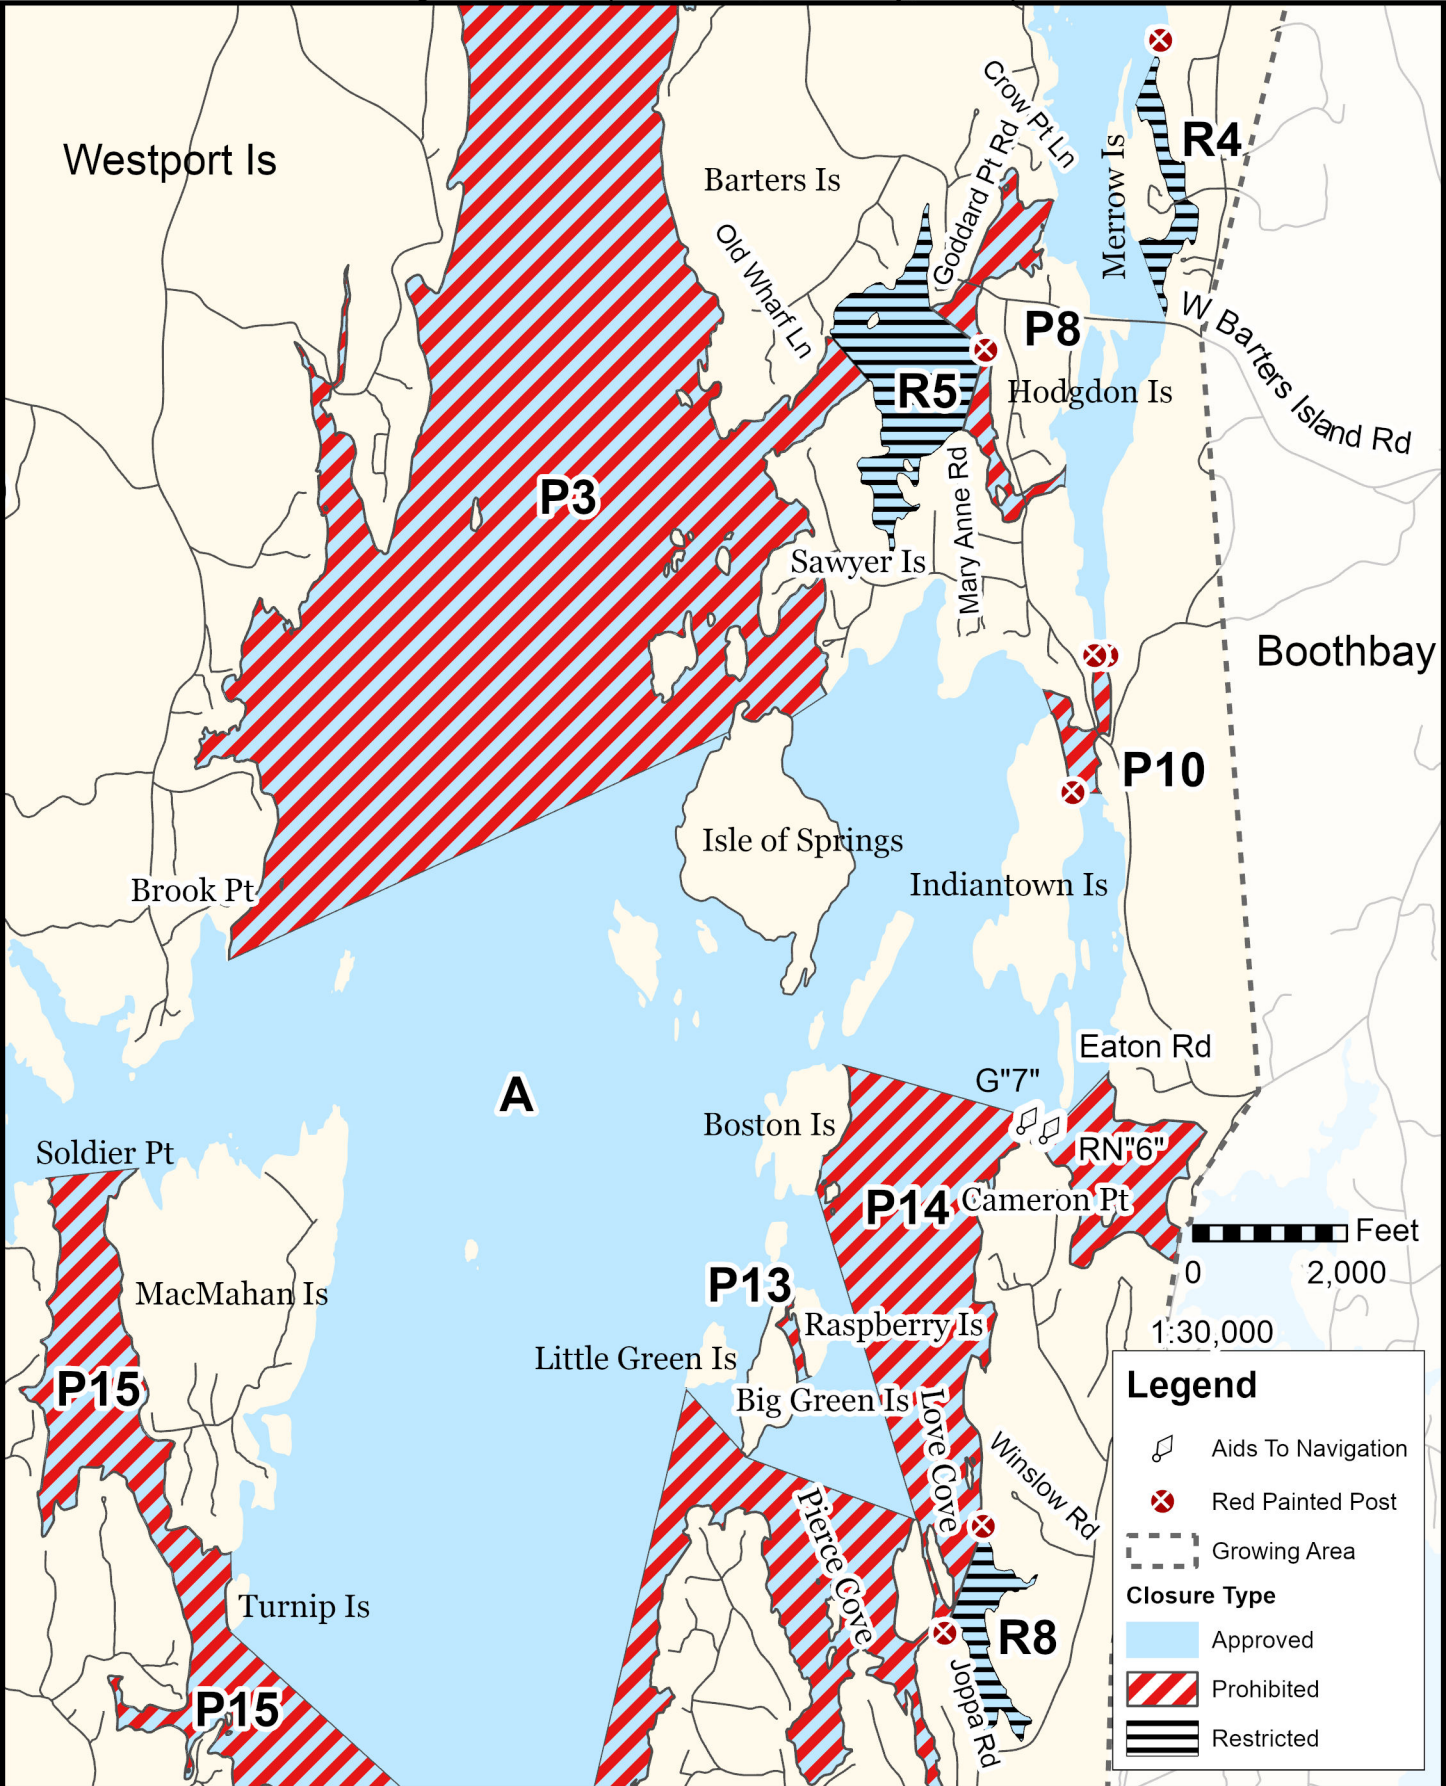

Maine Department of Marine Resources

Growing Area WN, Inset D

10/25/23

Edgecomb, Boothbay

This map is provided as a courtesy. Read the provided legal notice for closure details. Closures are not shown outside of the designated growing area. Maritime navigational aids are for reference only and are not suitable for maritime navigation.

Maine Department of Marine Resources

Growing Area WN, Inset E

10/25/23

Arrowsic Georgetown, Westport Island

This map is provided as a courtesy. Read the provided legal notice for closure details. Closures are not shown outside of the designated growing area. Maritime navigational aids are for reference only and are not suitable for maritime navigation.

Maine Department of Marine Resources

Growing Area WN, Inset F

10/25/23

Georgetown, Westport Island, Boothbay, Southport

This map is provided as a courtesy. Read the provided legal notice for closure details. Closures are not shown outside of the designated growing area. Maritime navigational aids are for reference only and are not suitable for maritime navigation.

Maine Department of Marine Resources

Growing Area WN, Inset G

Georgetown, Southport

10/25/23

This map is provided as a courtesy. Read the provided legal notice for closure details. Closures are not shown outside of the designated growing area. Maritime navigational aids are for reference only and are not suitable for maritime navigation.