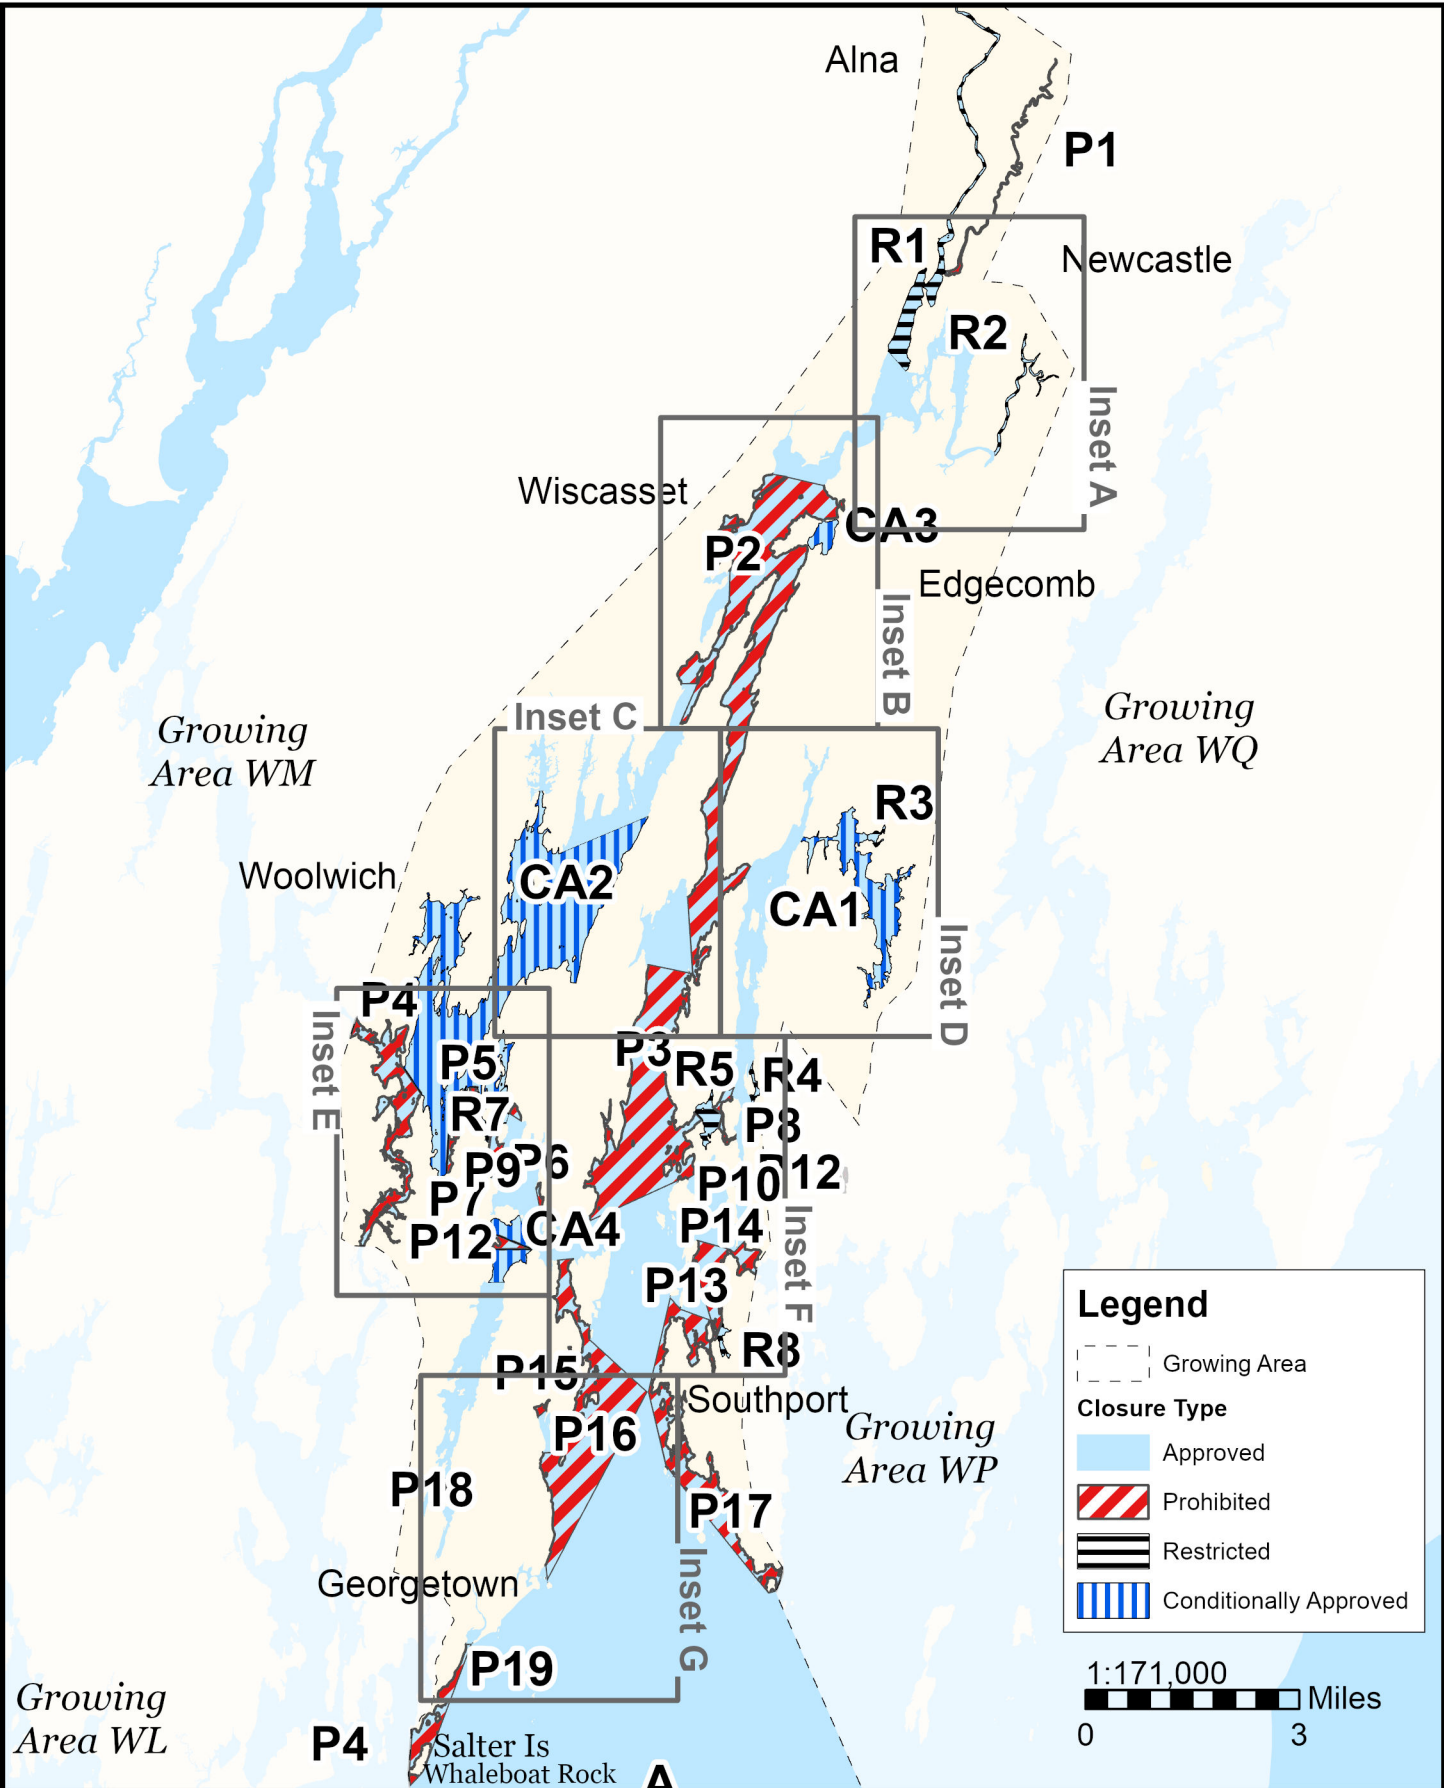

Maine Department of Marine Resources

Growing Area WN, Insets A - G

Alna, Woolwich, Georgetown, Boothbay, Southport

10/25/23

This map is provided as a courtesy. Read the provided legal notice for closure details. Closures are not shown outside of the designated growing area. Maritime navigational aids are for reference only and are not suitable for maritime navigation.

Maine Department of Marine Resources

Growing Area WN, Inset A

10/25/23

Alna, Newcastle

This map is provided as a courtesy. Read the provided legal notice for closure details. Closures are not shown outside of the designated growing area. Maritime navigational aids are for reference only and are not suitable for maritime navigation.

Maine Department of Marine Resources

Growing Area WN, Inset B

Wiscasset, Westport, Edgecomb

10/25/23

CA3: This area will
CLOSE June 1
through August 31.

Legend

- Red Painted Post
- Growing Area
- Closure Type**
- Approved
- Prohibited
- Conditionally Approved