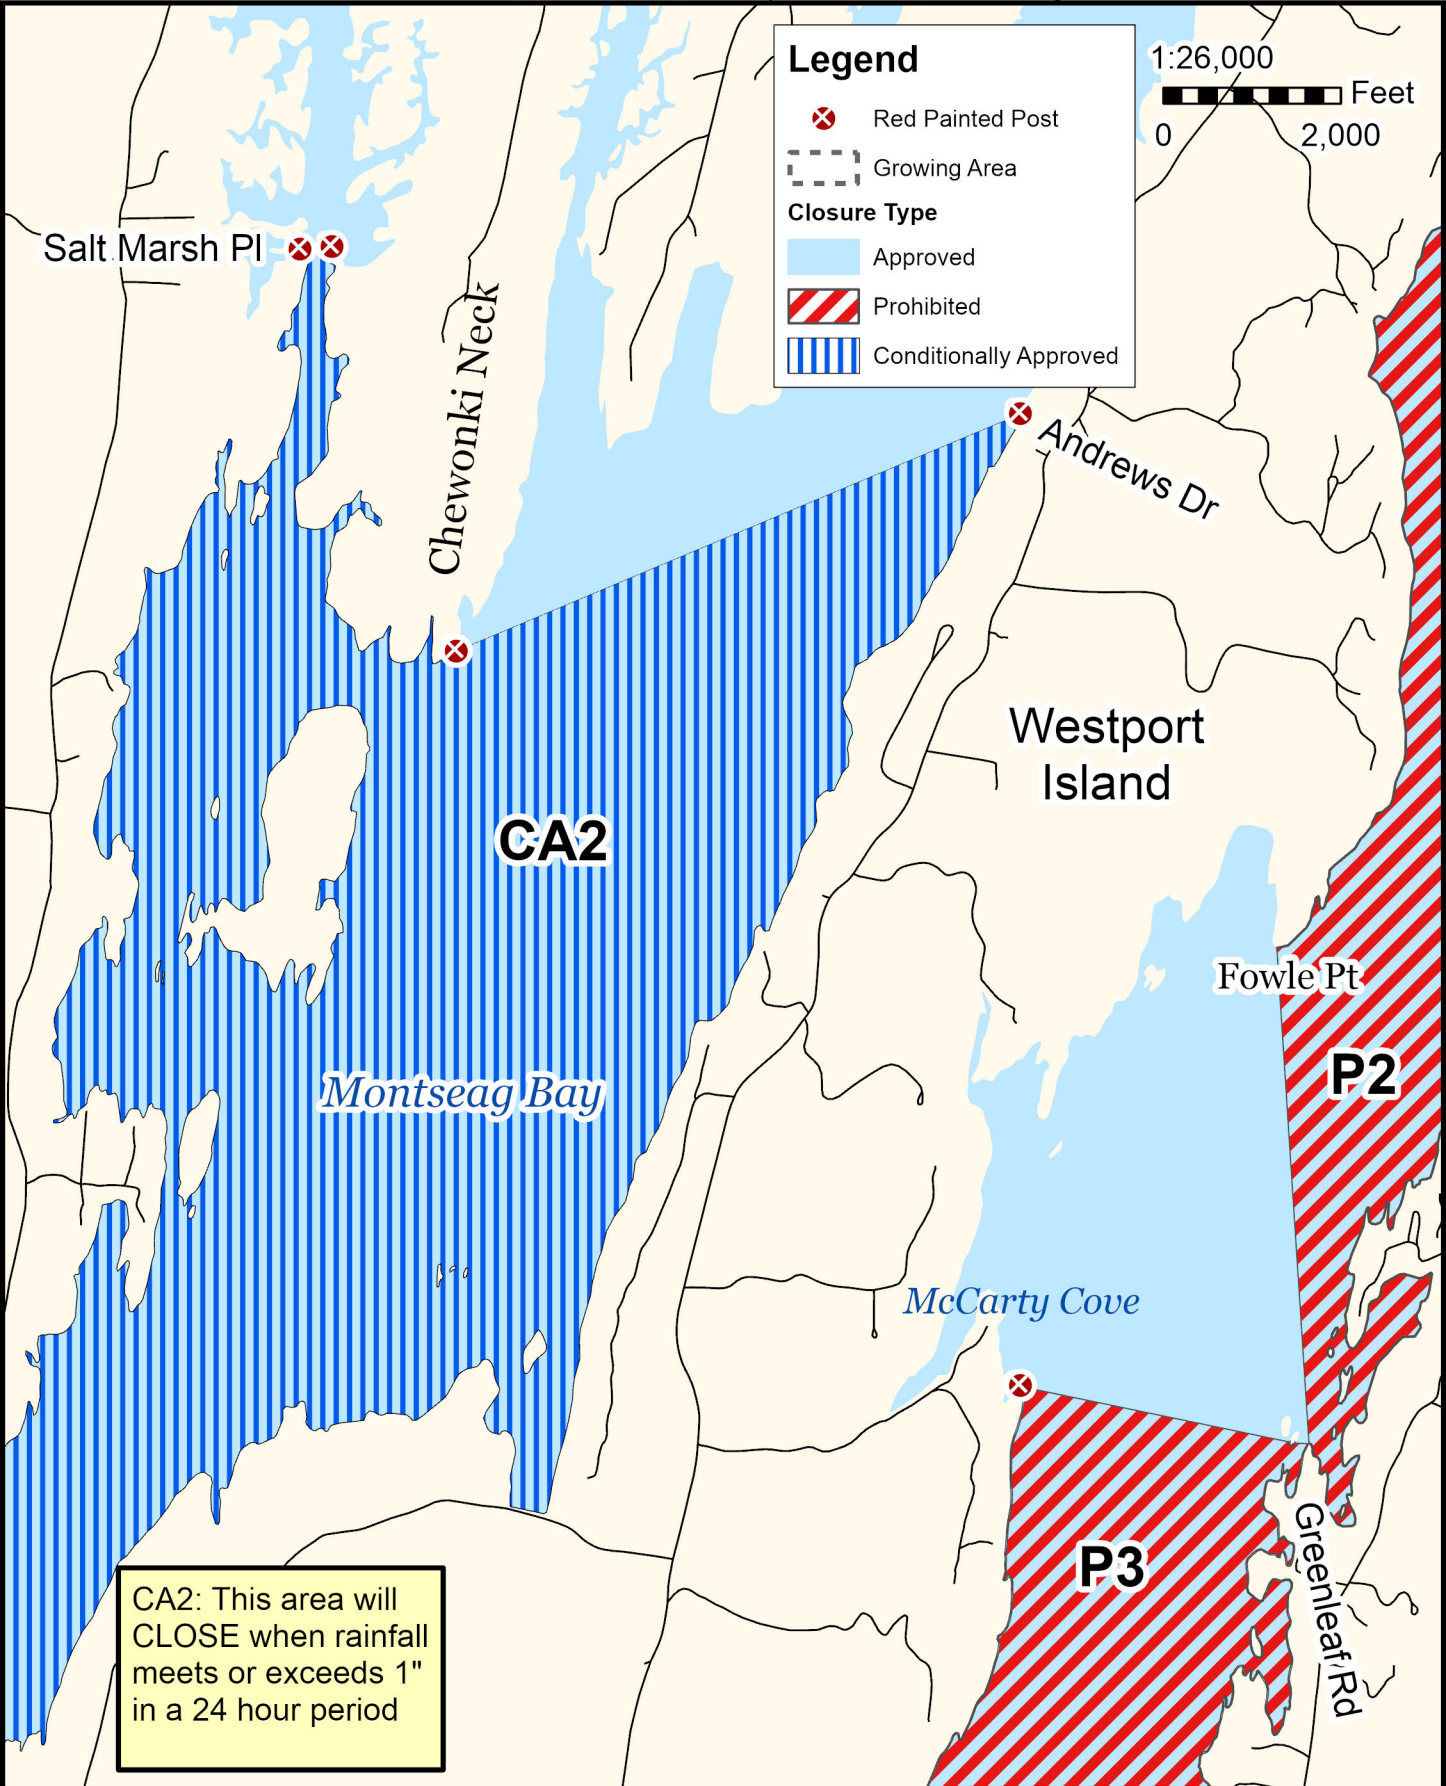

Maine Department of Marine Resources

Growing Area WN, Inset B

Wiscasset, Westport, Edgecomb

10/25/23

CA3: This area will
CLOSE June 1
through August 31.

Legend

- Red Painted Post
- Growing Area
- Closure Type**
- Approved
- Prohibited
- Conditionally Approved

1:30,000
0 2,000 Feet

This map is provided as a courtesy. Read the provided legal notice for closure details. Closures are not shown outside of the designated growing area. Maritime navigational aids are for reference only and are not suitable for maritime navigation.

Maine Department of Marine Resources

Growing Area WN, Inset C

10/25/23

Woolwich, Wiscasset, Westport Island, Boothbay

Legend

- Red Painted Post
- Growing Area
- Closure Type**
 - Approved
 - Prohibited
 - Conditionally Approved

1:26,000
0 2,000 Feet

CA2: This area will CLOSE when rainfall meets or exceeds 1" in a 24 hour period

This map is provided as a courtesy. Read the provided legal notice for closure details. Closures are not shown outside of the designated growing area. Maritime navigational aids are for reference only and are not suitable for maritime navigation.