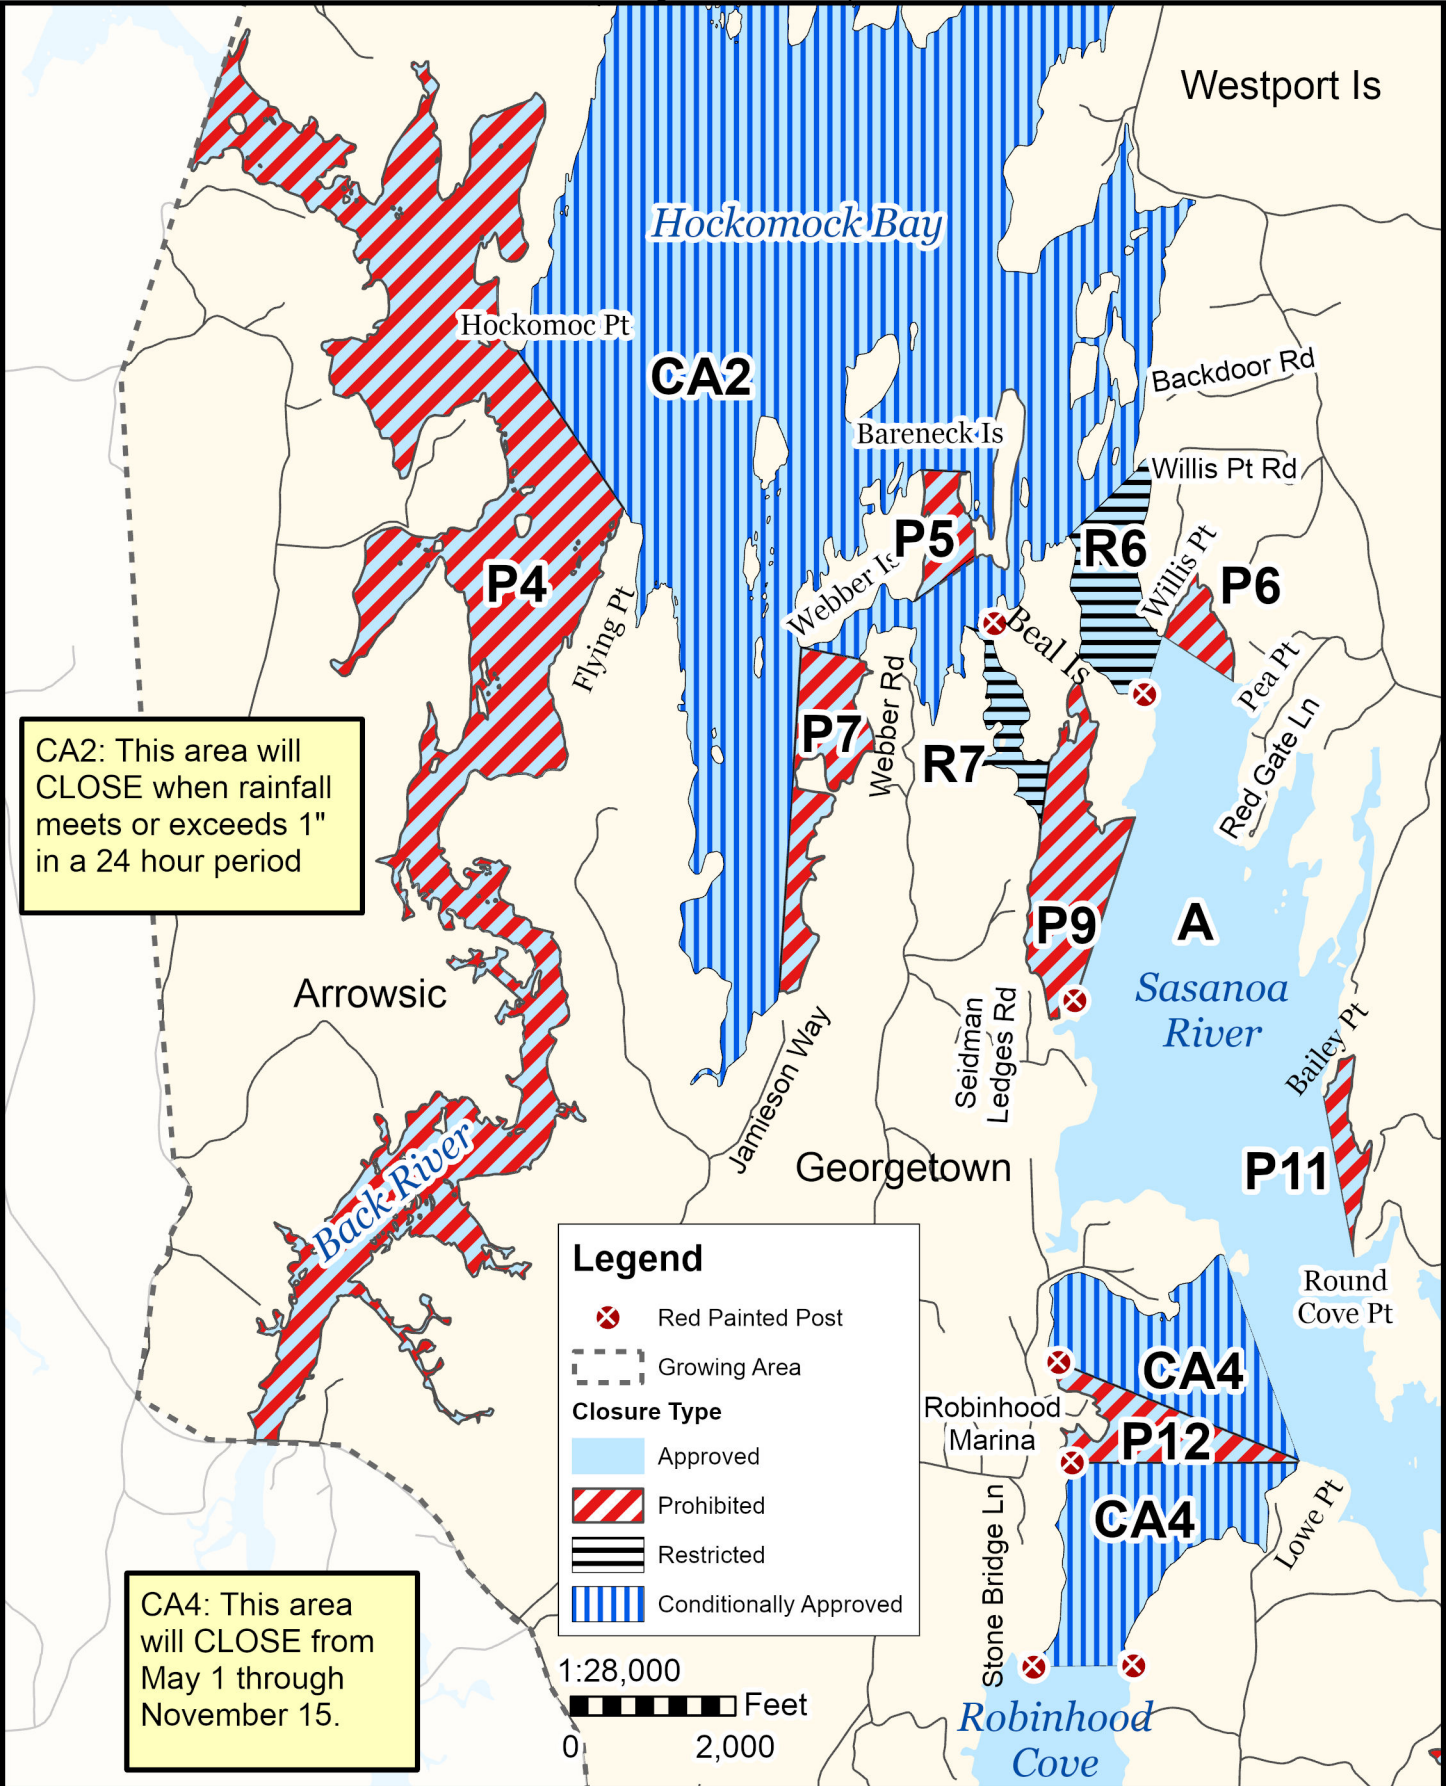

1:26,000
0 2,000 Feet

CA2: This area will CLOSE when rainfall meets or exceeds 1" in a 24 hour period

This map is provided as a courtesy. Read the provided legal notice for closure details. Closures are not shown outside of the designated growing area. Maritime navigational aids are for reference only and are not suitable for maritime navigation.

Maine Department of Marine Resources

Growing Area WN, Inset D

10/25/23

Edgecomb, Boothbay

This map is provided as a courtesy. Read the provided legal notice for closure details. Closures are not shown outside of the designated growing area. Maritime navigational aids are for reference only and are not suitable for maritime navigation.

Maine Department of Marine Resources

Growing Area WN, Inset E

10/25/23

Arrowsic Georgetown, Westport Island

This map is provided as a courtesy. Read the provided legal notice for closure details. Closures are not shown outside of the designated growing area. Maritime navigational aids are for reference only and are not suitable for maritime navigation.

Maine Department of Marine Resources

Growing Area WN, Inset F

10/25/23

Georgetown, Westport Island, Boothbay, Southport

This map is provided as a courtesy. Read the provided legal notice for closure details. Closures are not shown outside of the designated growing area. Maritime navigational aids are for reference only and are not suitable for maritime navigation.