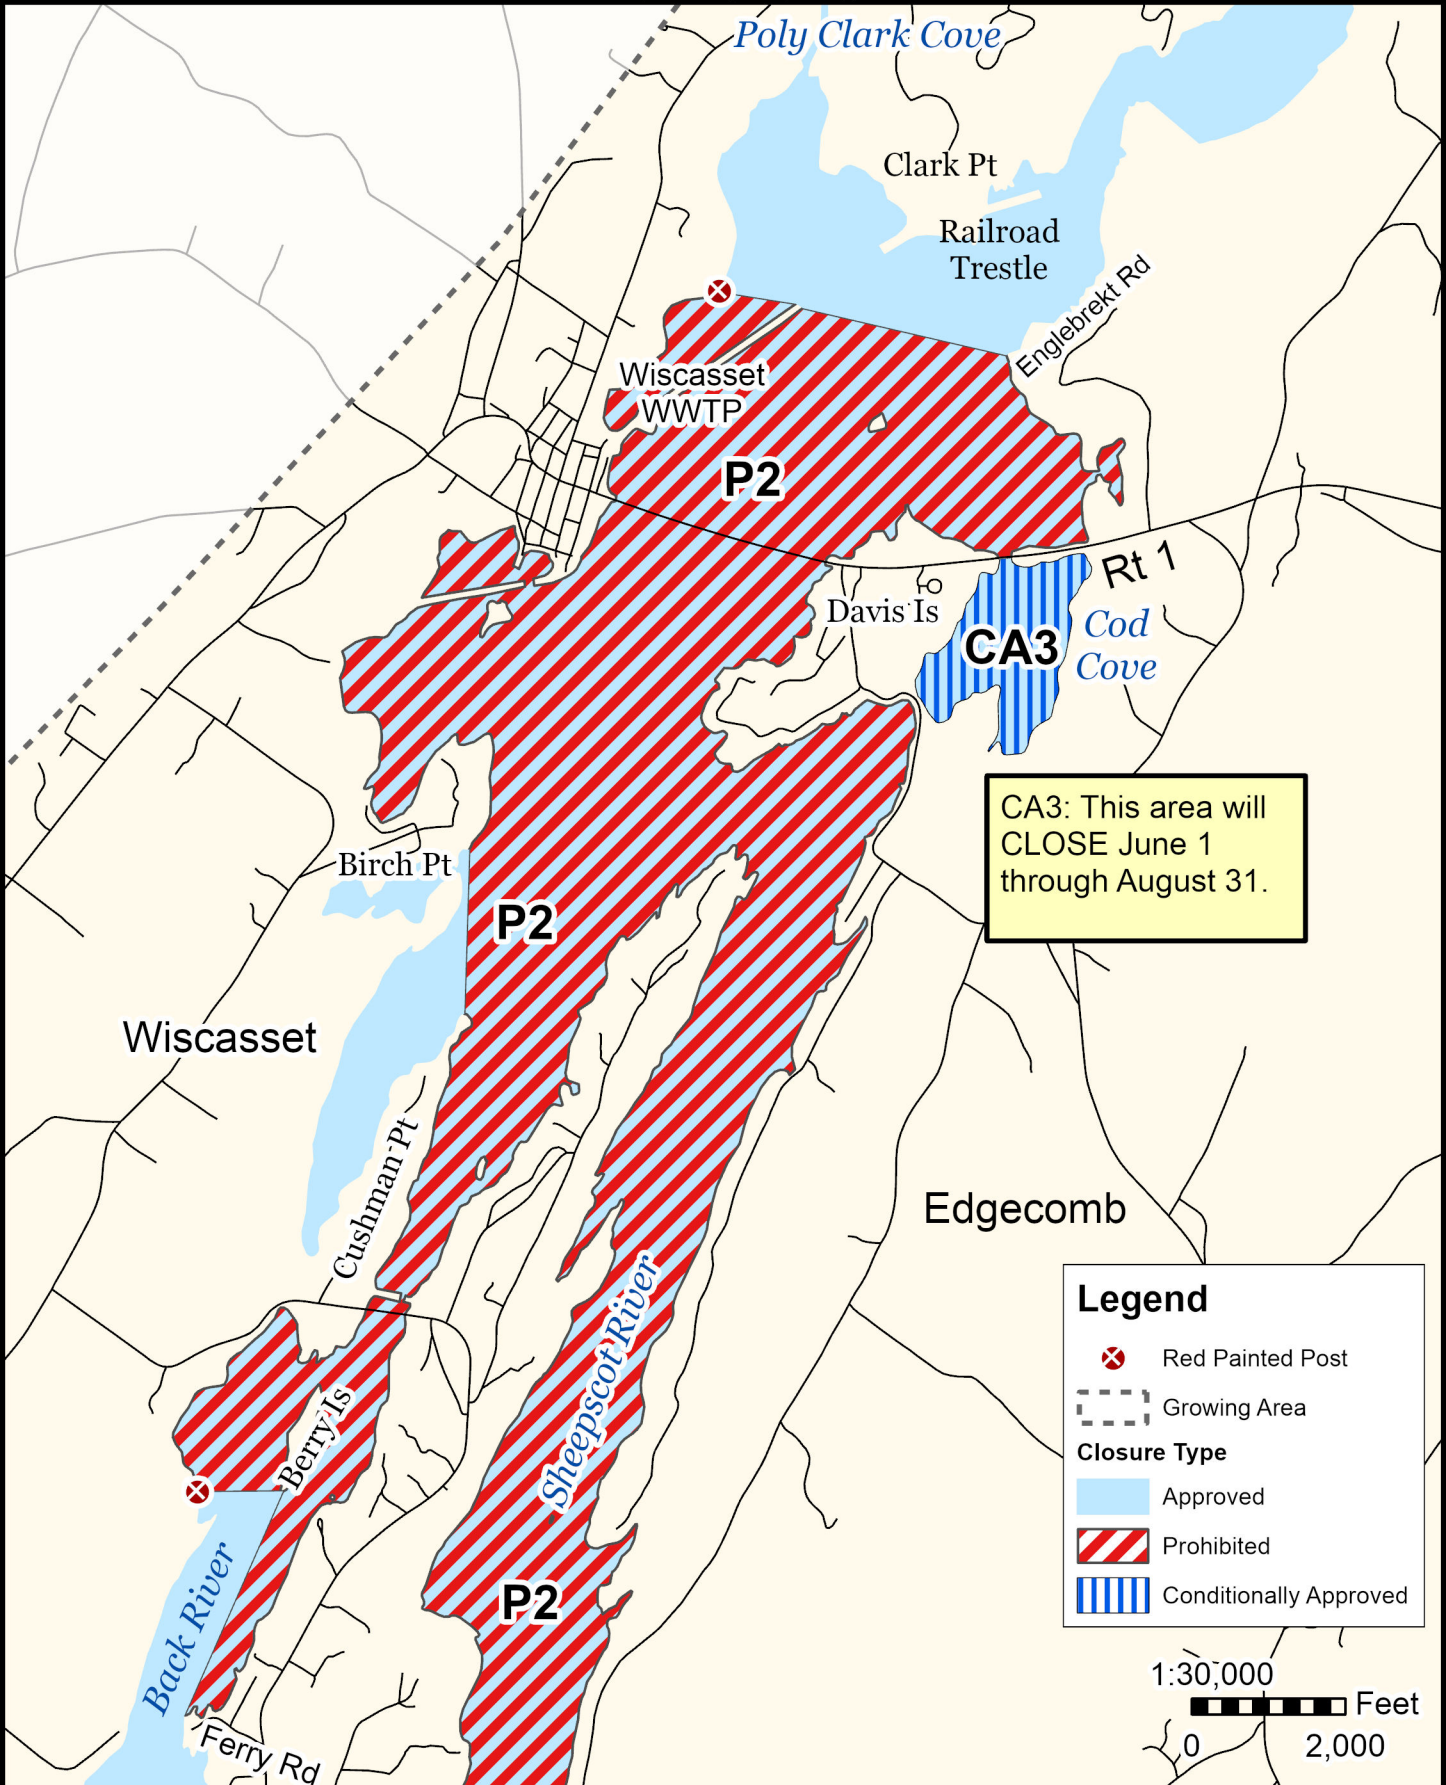

Maine Department of Marine Resources

Growing Area WN, Insets A - G

Alna, Woolwich, Georgetown, Boothbay, Southport

10/25/23

This map is provided as a courtesy. Read the provided legal notice for closure details. Closures are not shown outside of the designated growing area. Maritime navigational aids are for reference only and are not suitable for maritime navigation.

Maine Department of Marine Resources

Growing Area WN, Inset A

10/25/23

Alna, Newcastle

This map is provided as a courtesy. Read the provided legal notice for closure details. Closures are not shown outside of the designated growing area. Maritime navigational aids are for reference only and are not suitable for maritime navigation.

Maine Department of Marine Resources

Growing Area WN, Inset B

Wiscasset, Westport, Edgecomb

10/25/23

CA3: This area will
CLOSE June 1
through August 31.

Legend

- Red Painted Post
- Growing Area
- Closure Type**
- Approved
- Prohibited
- Conditionally Approved

1:30,000
0 2,000 Feet

This map is provided as a courtesy. Read the provided legal notice for closure details. Closures are not shown outside of the designated growing area. Maritime navigational aids are for reference only and are not suitable for maritime navigation.