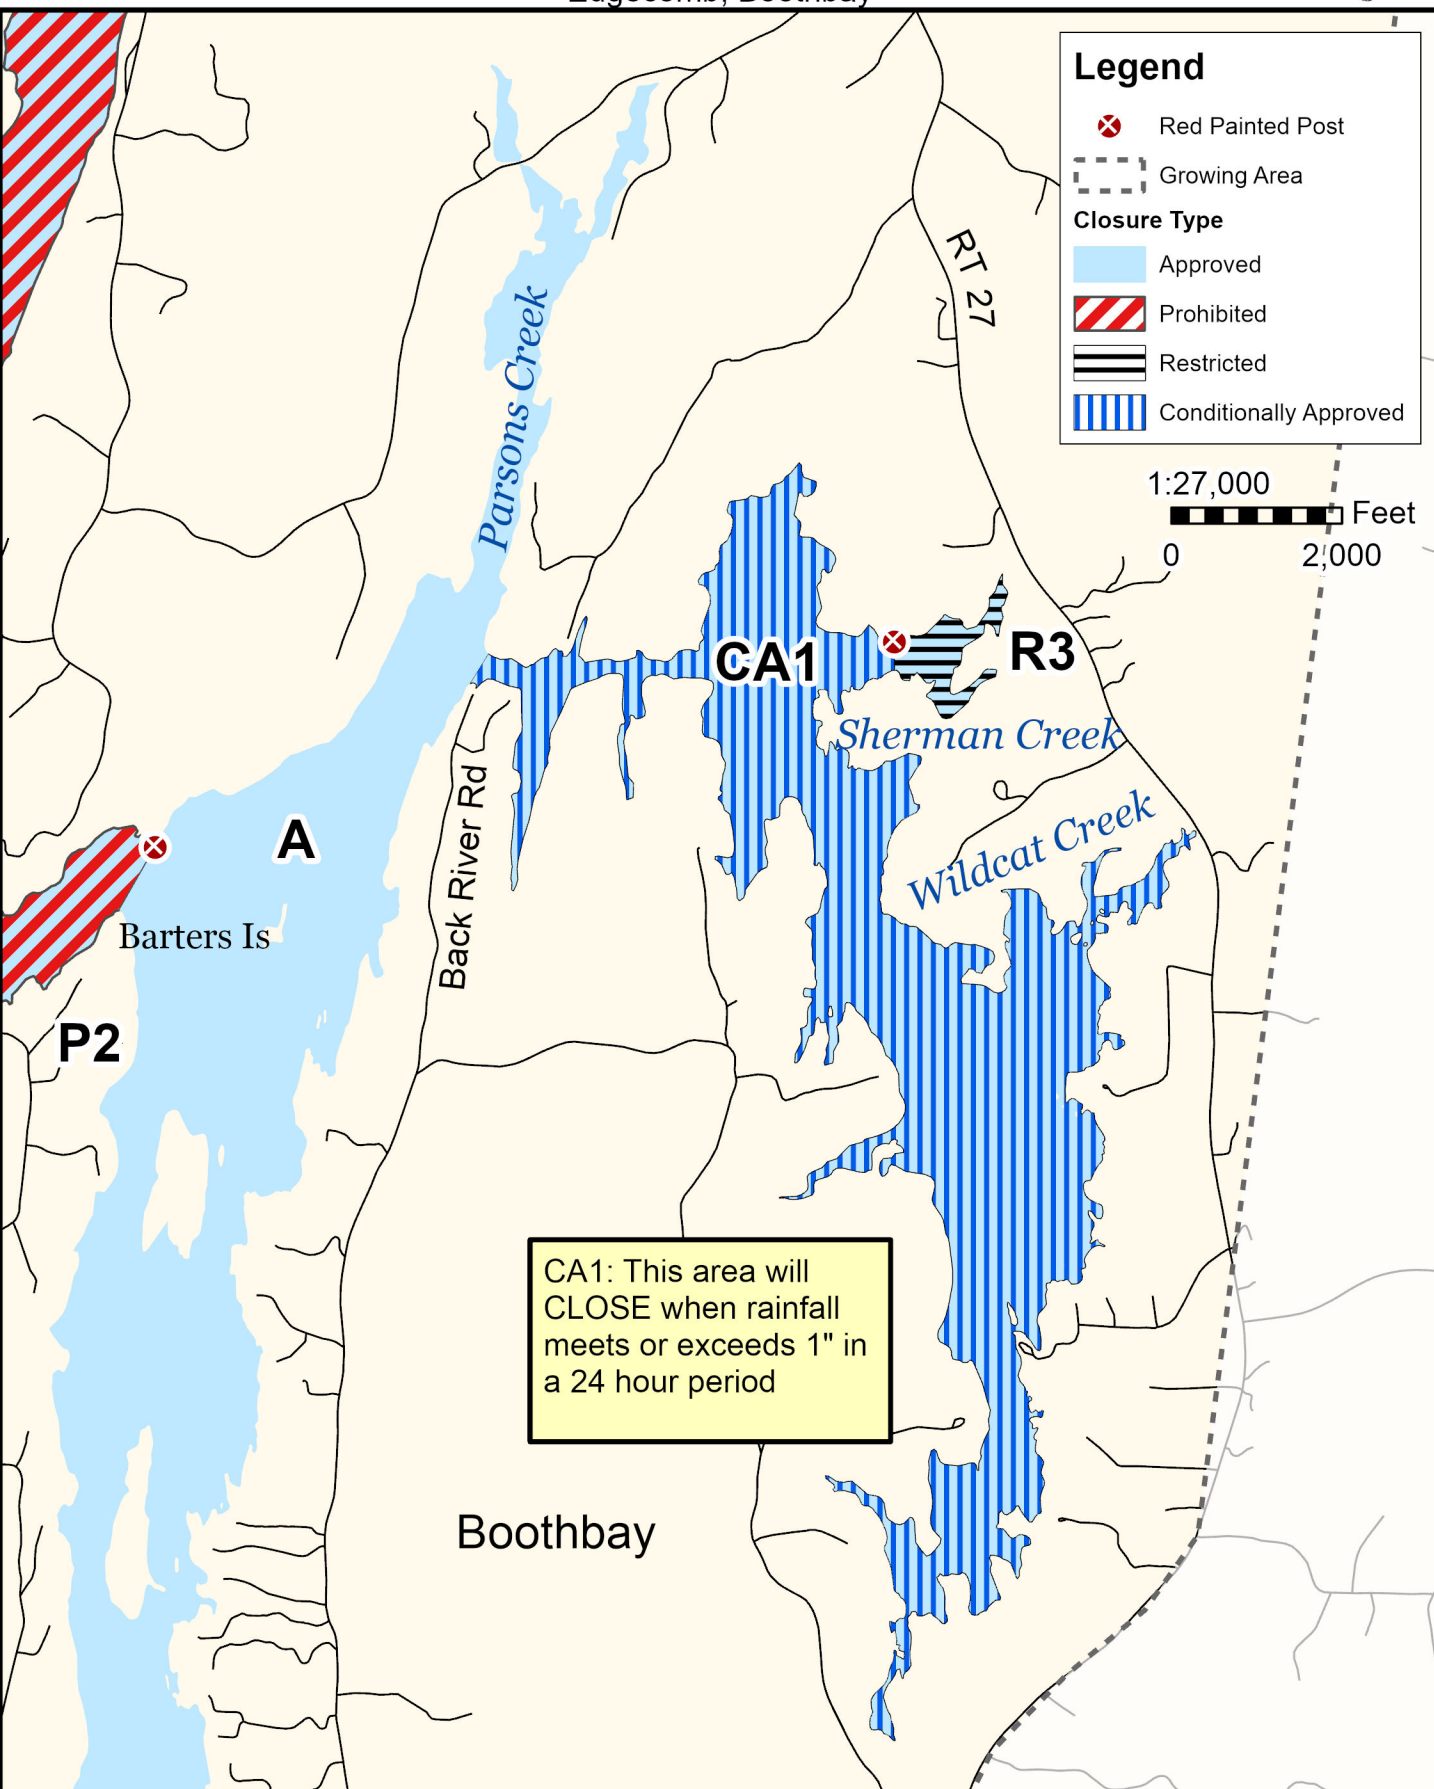

1:26,000
0 2,000 Feet

CA2: This area will CLOSE when rainfall meets or exceeds 1" in a 24 hour period

This map is provided as a courtesy. Read the provided legal notice for closure details. Closures are not shown outside of the designated growing area. Maritime navigational aids are for reference only and are not suitable for maritime navigation.

Maine Department of Marine Resources

Growing Area WN, Inset D

10/25/23

Edgecomb, Boothbay

This map is provided as a courtesy. Read the provided legal notice for closure details. Closures are not shown outside of the designated growing area. Maritime navigational aids are for reference only and are not suitable for maritime navigation.

Maine Department of Marine Resources

Growing Area WN, Inset E

10/25/23

Arrowsic Georgetown, Westport Island

This map is provided as a courtesy. Read the provided legal notice for closure details. Closures are not shown outside of the designated growing area. Maritime navigational aids are for reference only and are not suitable for maritime navigation.

Maine Department of Marine Resources

Growing Area WN, Inset F

10/25/23

Georgetown, Westport Island, Boothbay, Southport

This map is provided as a courtesy. Read the provided legal notice for closure details. Closures are not shown outside of the designated growing area. Maritime navigational aids are for reference only and are not suitable for maritime navigation.