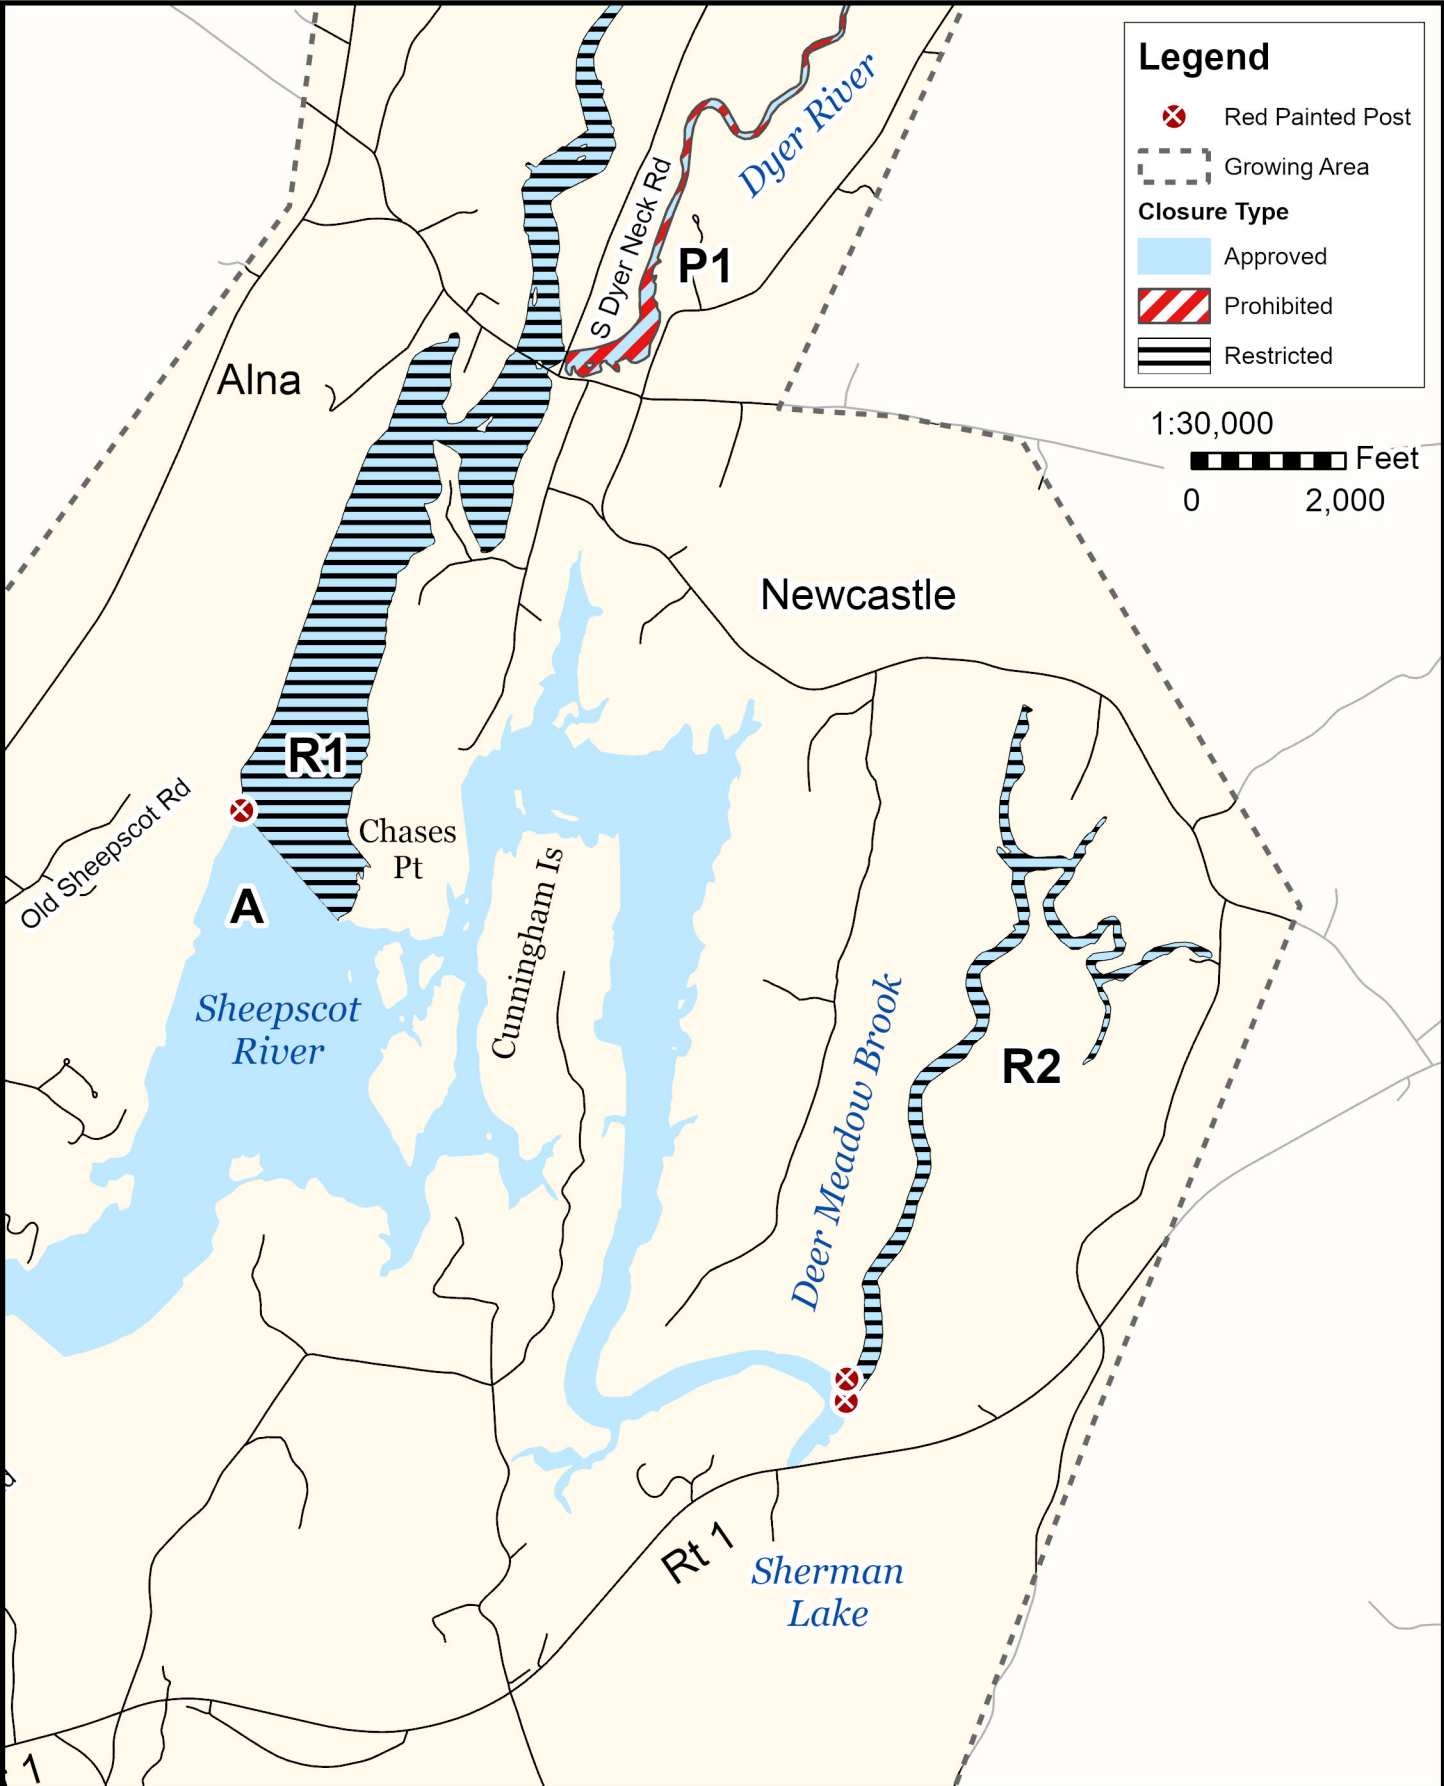

Maine Department of Marine Resources

Growing Area WN, Insets A - G

Alna, Woolwich, Georgetown, Boothbay, Southport

10/25/23

This map is provided as a courtesy. Read the provided legal notice for closure details. Closures are not shown outside of the designated growing area. Maritime navigational aids are for reference only and are not suitable for maritime navigation.

Maine Department of Marine Resources

Growing Area WN, Inset A

10/25/23

Alna, Newcastle

This map is provided as a courtesy. Read the provided legal notice for closure details. Closures are not shown outside of the designated growing area. Maritime navigational aids are for reference only and are not suitable for maritime navigation.

Maine Department of Marine Resources

Growing Area WN, Inset B

Wiscasset, Westport, Edgecomb

10/25/23

CA3: This area will
CLOSE June 1
through August 31.

Legend

- Red Painted Post
- Growing Area
- Closure Type**
- Approved
- Prohibited
- Conditionally Approved

1:30,000
0 2,000 Feet

This map is provided as a courtesy. Read the provided legal notice for closure details. Closures are not shown outside of the designated growing area. Maritime navigational aids are for reference only and are not suitable for maritime navigation.