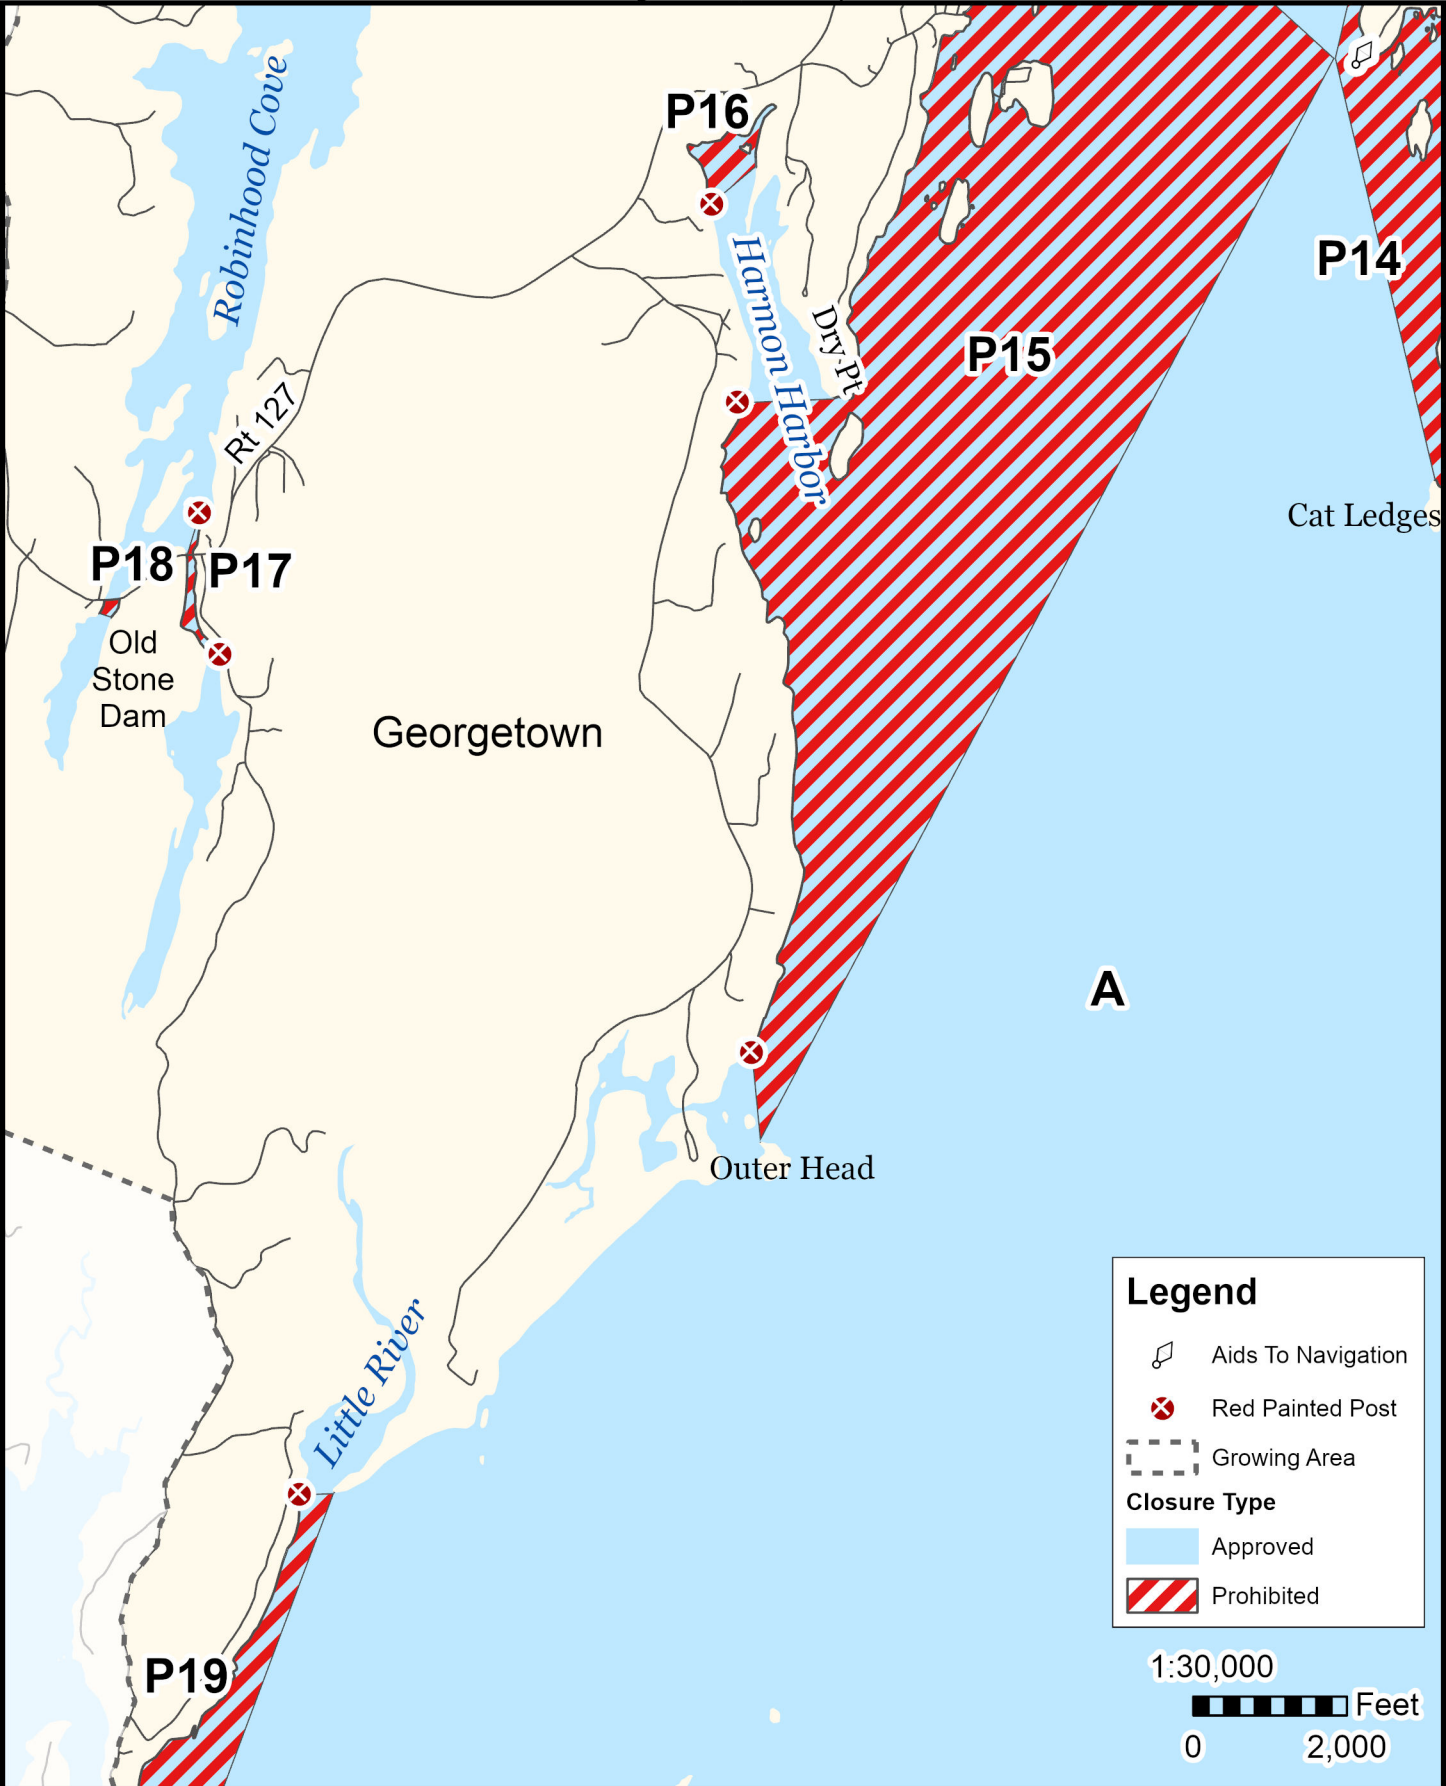

Maine Department of Marine Resources

Growing Area WN, Inset D

10/25/23

Edgecomb, Boothbay

This map is provided as a courtesy. Read the provided legal notice for closure details. Closures are not shown outside of the designated growing area. Maritime navigational aids are for reference only and are not suitable for maritime navigation.

Maine Department of Marine Resources

Growing Area WN, Inset E

10/25/23

Arrowsic Georgetown, Westport Island

This map is provided as a courtesy. Read the provided legal notice for closure details. Closures are not shown outside of the designated growing area. Maritime navigational aids are for reference only and are not suitable for maritime navigation.

Maine Department of Marine Resources

Growing Area WN, Inset F

10/25/23

Georgetown, Westport Island, Boothbay, Southport

This map is provided as a courtesy. Read the provided legal notice for closure details. Closures are not shown outside of the designated growing area. Maritime navigational aids are for reference only and are not suitable for maritime navigation.

Maine Department of Marine Resources

Growing Area WN, Inset G

Georgetown, Southport

10/25/23

This map is provided as a courtesy. Read the provided legal notice for closure details. Closures are not shown outside of the designated growing area. Maritime navigational aids are for reference only and are not suitable for maritime navigation.