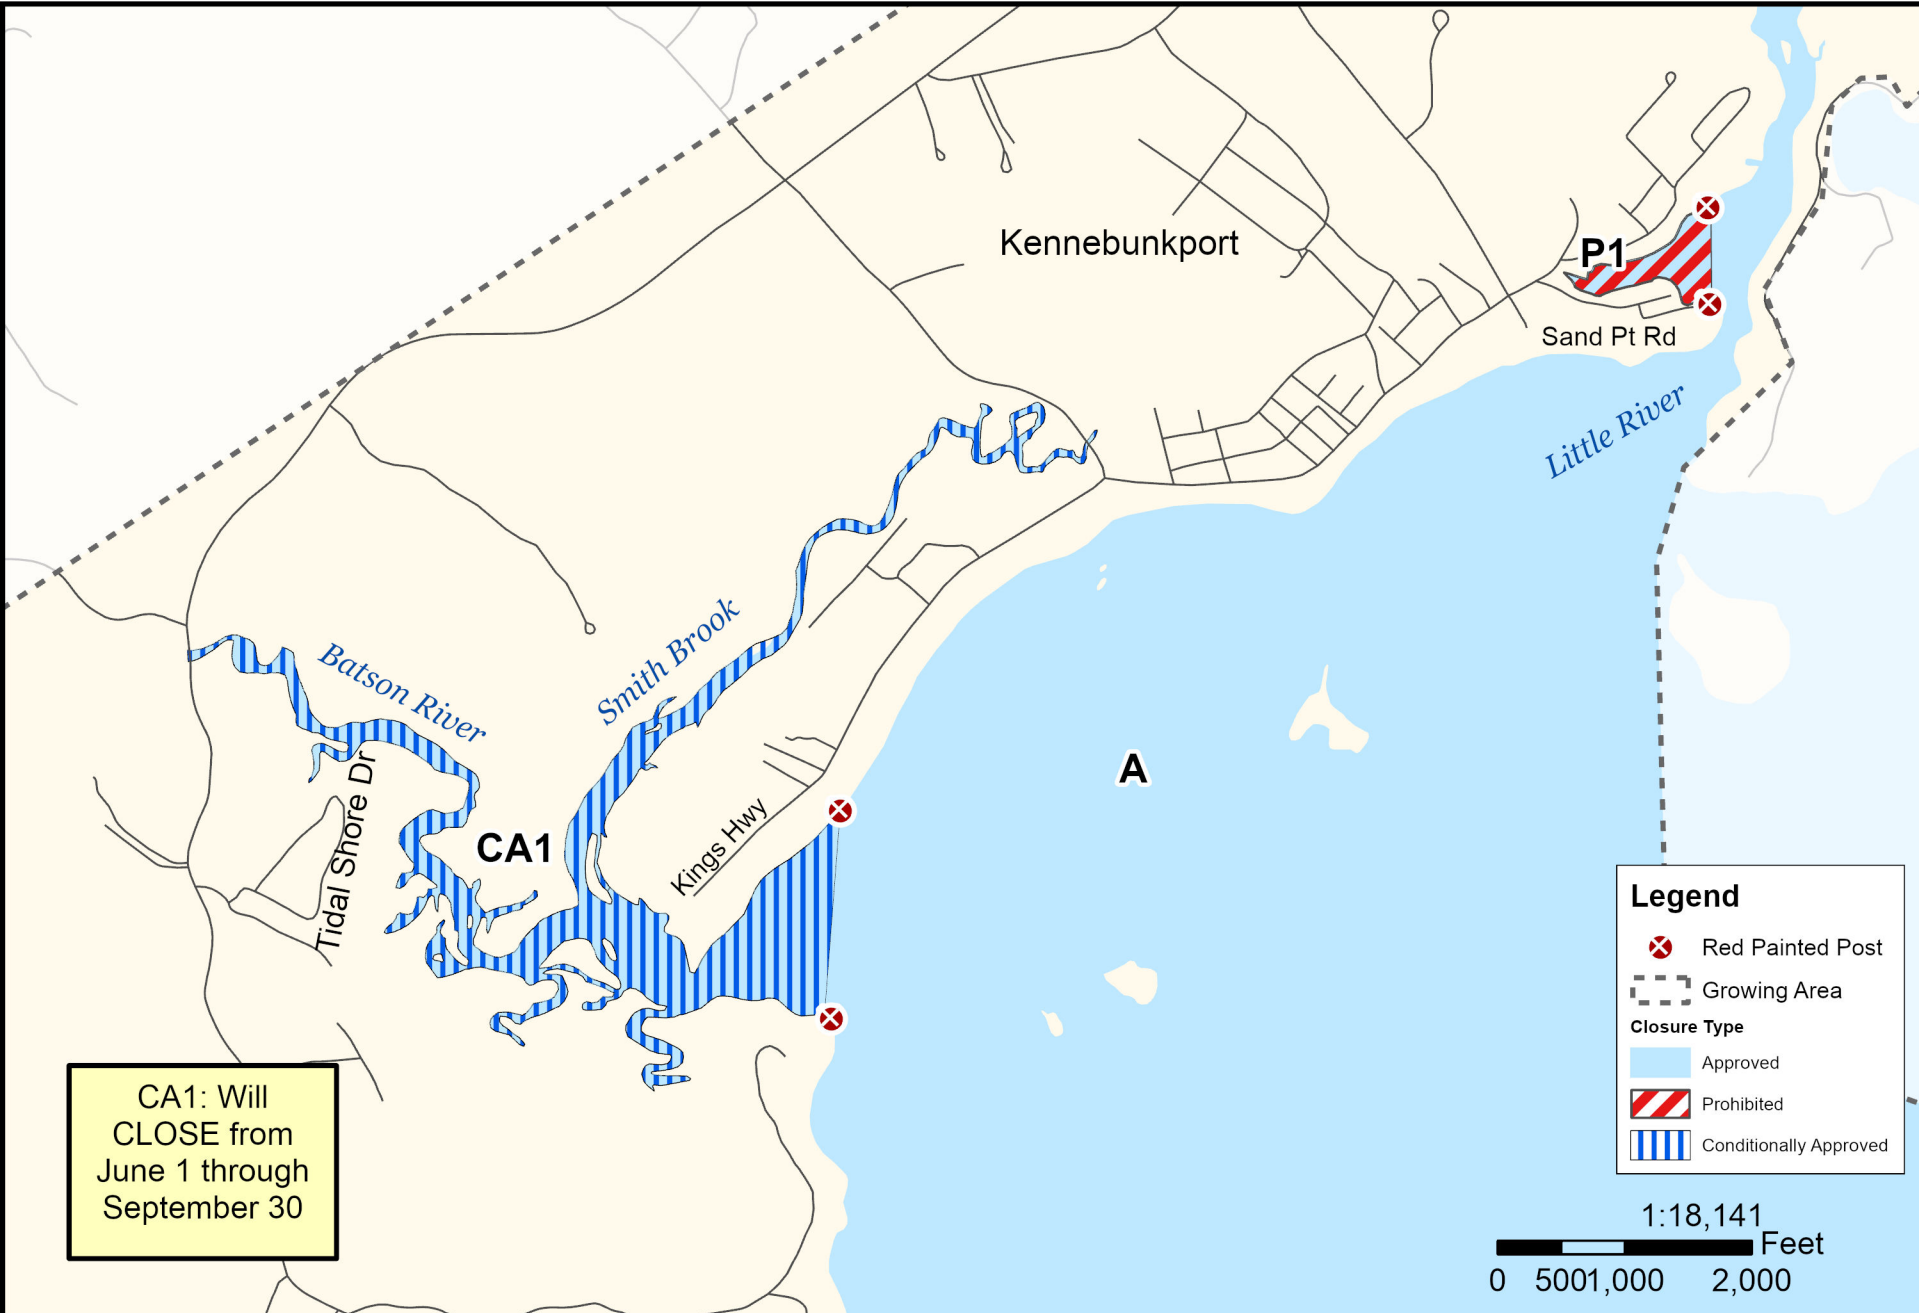

Maine Department of Marine Resources

Growing Area WE, Insets A - B

10/13/22

Kennebunkport

Legend

- Growing Area
- Closure Type**
- Approved
- Prohibited
- Conditionally Approved

1:35,000

This map is provided as a courtesy. Read the provided legal notice for closure details. Closures are not shown outside of the designated growing area. Maritime navigational aids are for reference only and are not suitable for maritime navigation.

Maine Department of Marine Resources

Growing Area WE, Inset A Kennebunkport

10/13/22

This map is provided as a courtesy. Read the provided legal notice for closure details. Closures are not shown outside of the designated growing area. Maritime navigational aids are for reference only and are not suitable for maritime navigation.

Maine Department of Marine Resources

Growing Area WE, Inset B Cape Porpoise, Kennebunkport

10/13/22

CA2: Will CLOSE
from August 1
through October 31

Legend

- Growing Area
- Closure Type**
 - Approved
 - Prohibited
 - Conditionally Approved

1:12,000

This map is provided as a courtesy. Read the provided legal notice for closure details. Closures are not shown outside of the designated growing area. Maritime navigational aids are for reference only and are not suitable for maritime navigation.