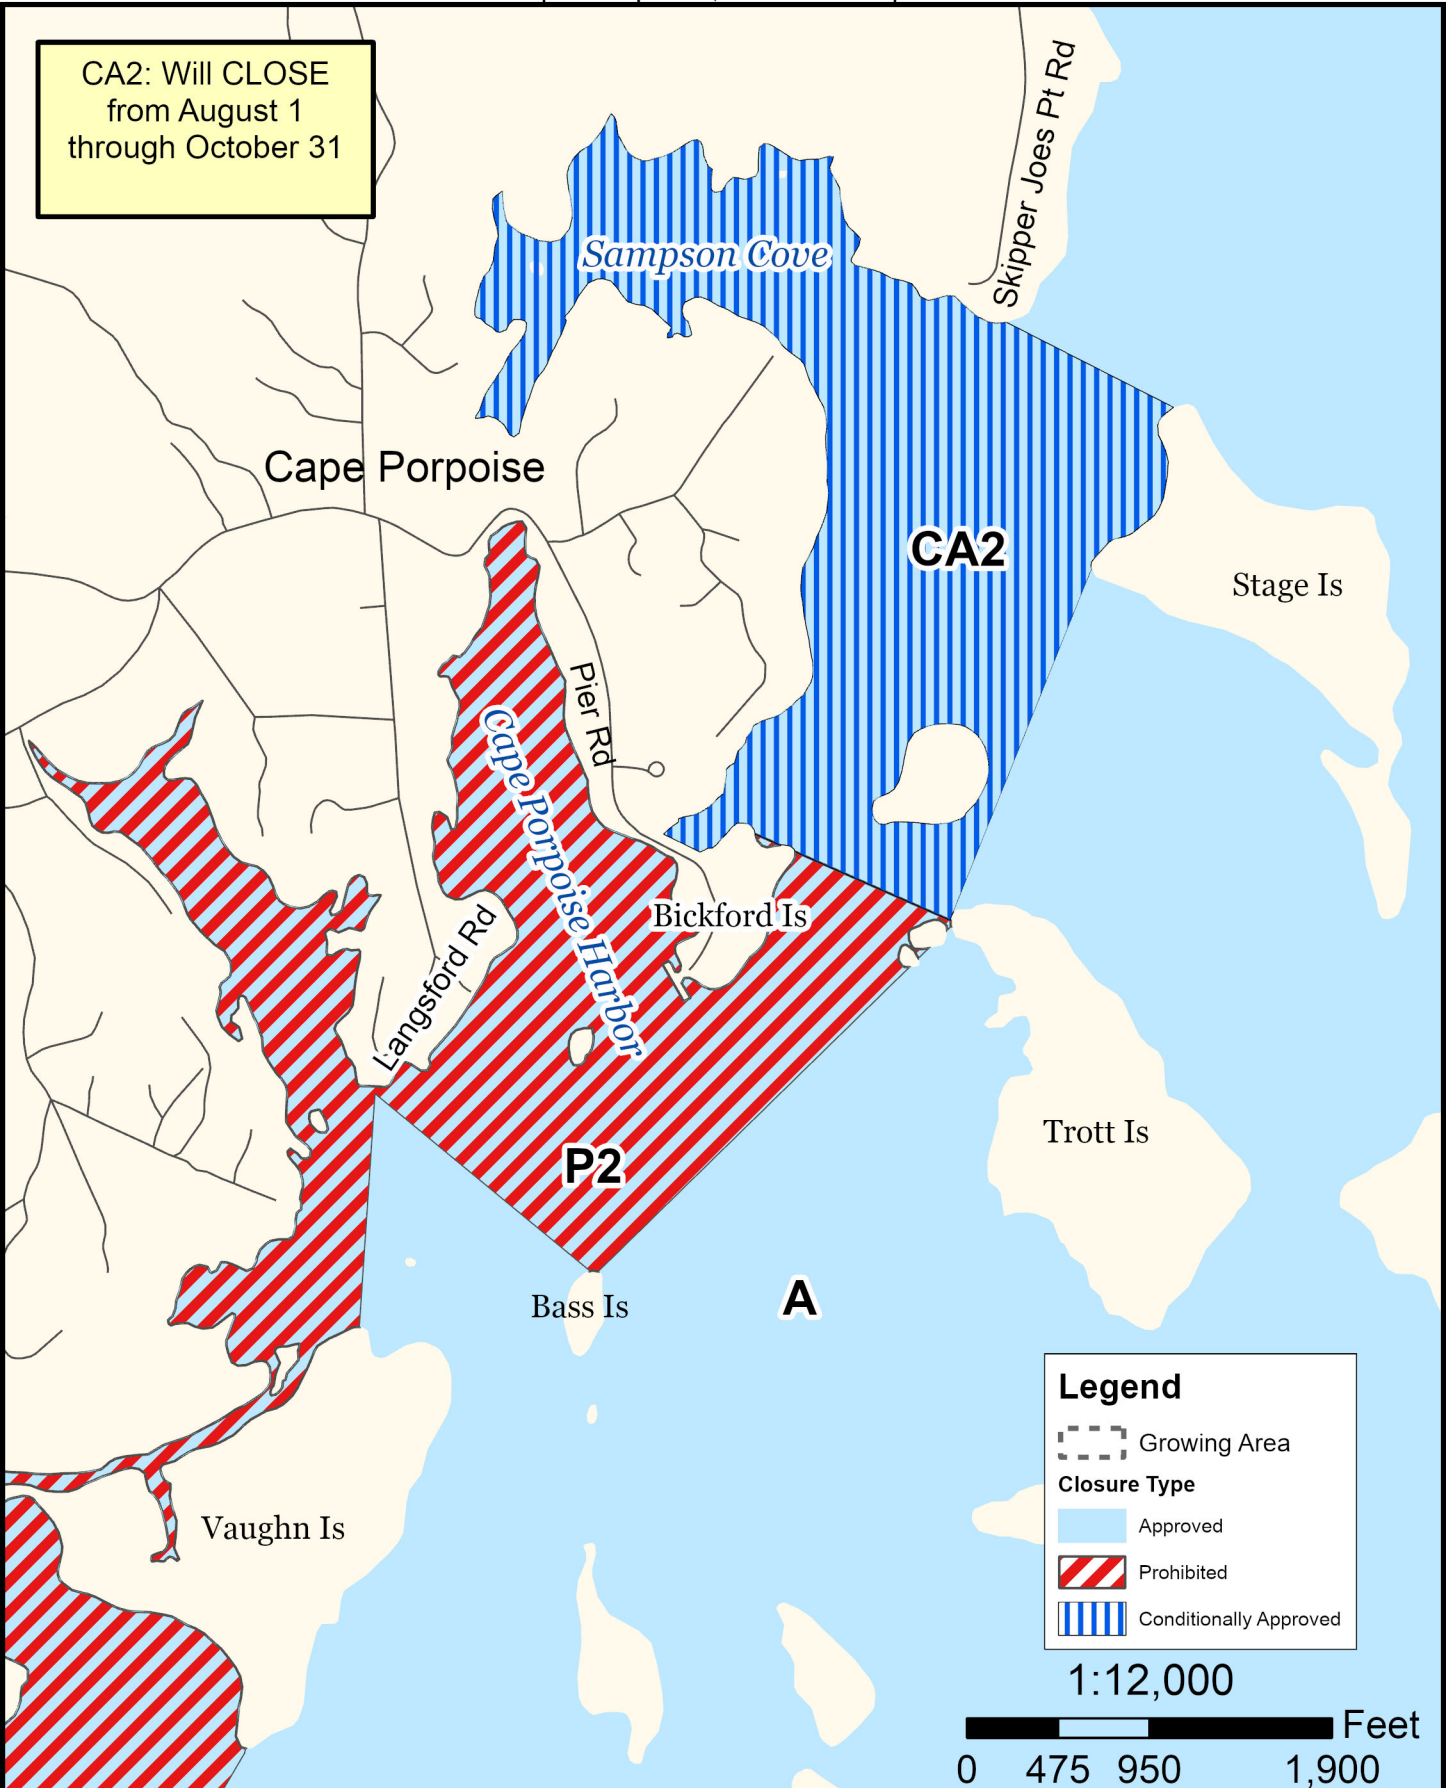

Maine Department of Marine Resources

Growing Area WE, Insets A - B

10/13/22

Kennebunkport

Legend

- Growing Area
- Closure Type**
- Approved
- Prohibited
- Conditionally Approved

1:35,000

This map is provided as a courtesy. Read the provided legal notice for closure details. Closures are not shown outside of the designated growing area. Maritime navigational aids are for reference only and are not suitable for maritime navigation.

Maine Department of Marine Resources

Growing Area WE, Inset A Kennebunkport

10/13/22

This map is provided as a courtesy. Read the provided legal notice for closure details. Closures are not shown outside of the designated growing area. Maritime navigational aids are for reference only and are not suitable for maritime navigation.

Maine Department of Marine Resources

Growing Area WE, Inset B Cape Porpoise, Kennebunkport

10/13/22

CA2: Will CLOSE
from August 1
through October 31

Legend

- Growing Area
- Closure Type**
 - Approved
 - Prohibited
 - Conditionally Approved

1:12,000

This map is provided as a courtesy. Read the provided legal notice for closure details. Closures are not shown outside of the designated growing area. Maritime navigational aids are for reference only and are not suitable for maritime navigation.