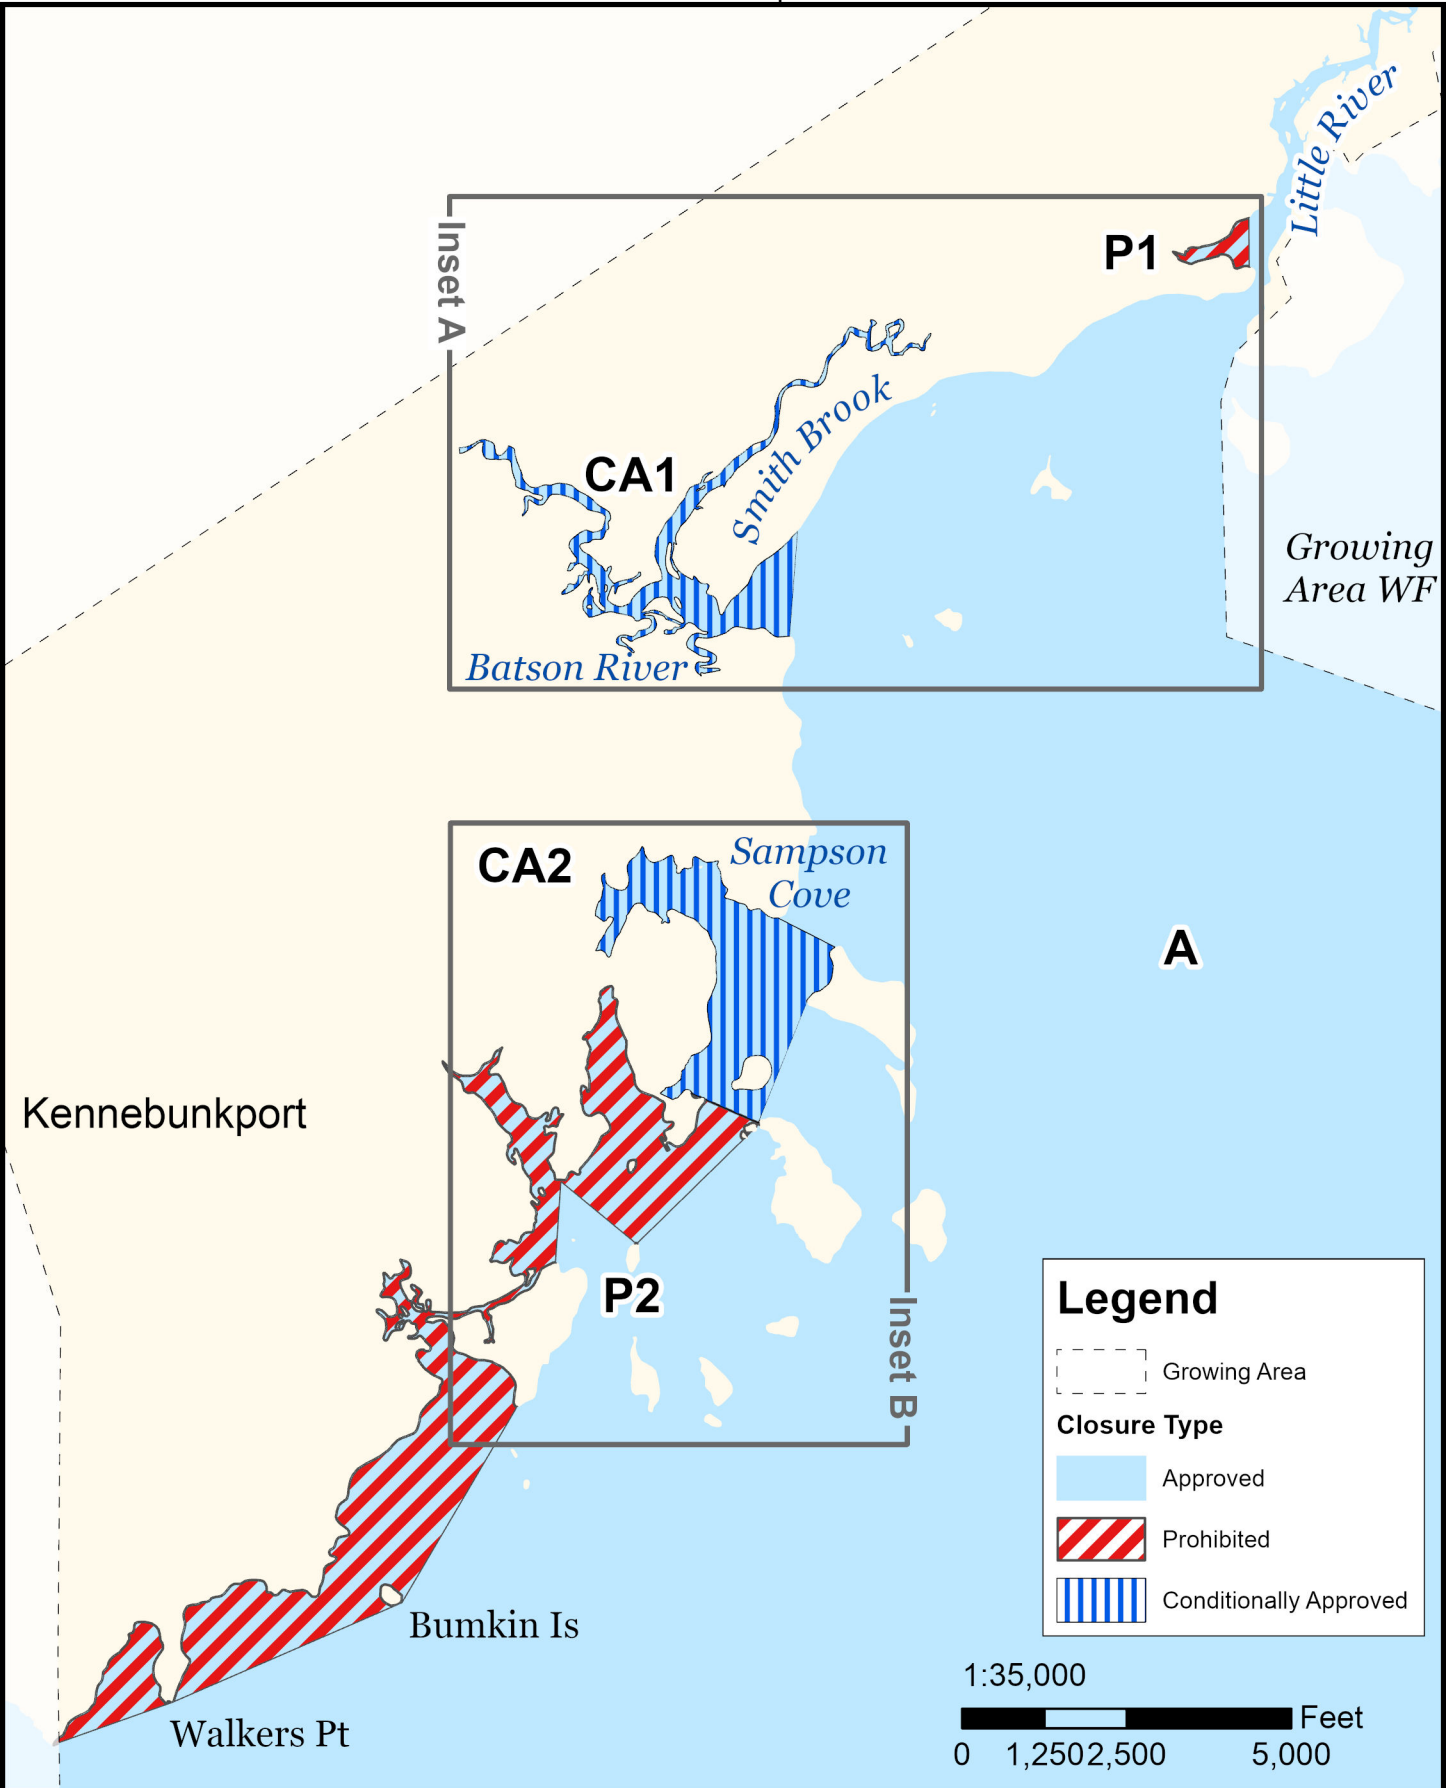

Maine Department of Marine Resources

Growing Area WE, Insets A - B

10/13/22

Kennebunkport

Legend

- Growing Area
- Closure Type**
- Approved
- Prohibited
- Conditionally Approved

1:35,000

This map is provided as a courtesy. Read the provided legal notice for closure details. Closures are not shown outside of the designated growing area. Maritime navigational aids are for reference only and are not suitable for maritime navigation.

Maine Department of Marine Resources

Growing Area WE, Inset A Kennebunkport

10/13/22

This map is provided as a courtesy. Read the provided legal notice for closure details. Closures are not shown outside of the designated growing area. Maritime navigational aids are for reference only and are not suitable for maritime navigation.

Maine Department of Marine Resources

Growing Area WE, Inset B Cape Porpoise, Kennebunkport

10/13/22

CA2: Will CLOSE
from August 1
through October 31

Legend

- Growing Area
- Closure Type**
 - Approved
 - Prohibited
 - Conditionally Approved