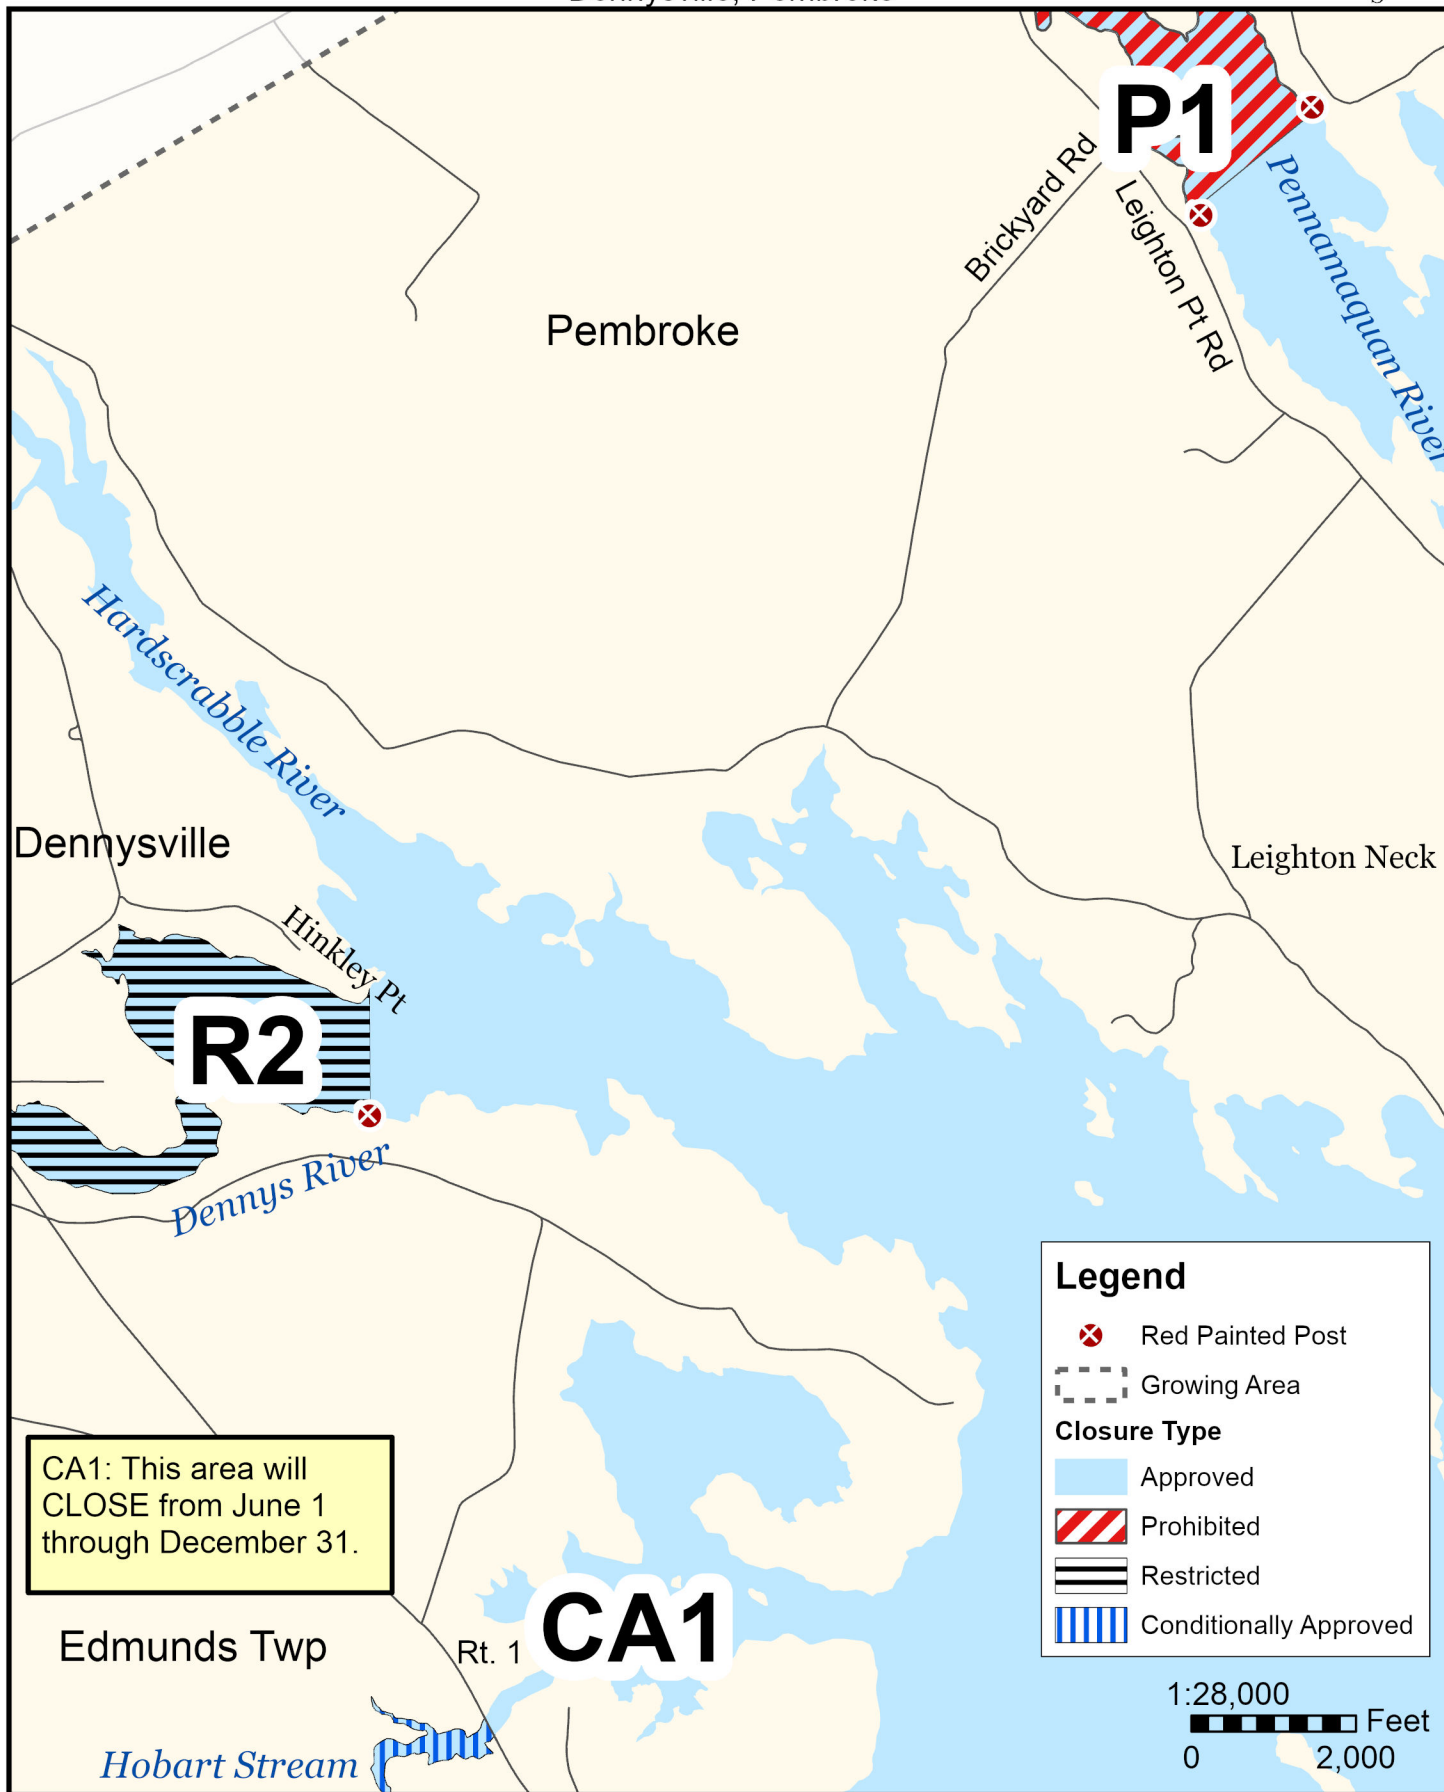

Maine Department of Marine Resources

Growing Area ET, Insets A - D

May 12, 2025

Pembroke, Dennysville, Perry, Edmunds, Trescott Twp, Eastport,

This map is provided as a courtesy. Read the provided legal notice for closure details. Closures are not shown outside of the designated growing area. Maritime navigational aids are for reference only and are not suitable for maritime navigation.

Maine Department of Marine Resources

Growing Area ET, Inset A

May 12, 2025

Trescott Twp, Eastport,

This map is provided as a courtesy. Read the provided legal notice for closure details. Closures are not shown outside of the designated growing area. Maritime navigational aids are for reference only and are not suitable for maritime navigation.

Maine Department of Marine Resources

Growing Area ET, Inset B

May 12, 2025

Dennysville, Pembroke

This map is provided as a courtesy. Read the provided legal notice for closure details. Closures are not shown outside of the designated growing area. Maritime navigational aids are for reference only and are not suitable for maritime navigation.

Maine Department of Marine Resources

Growing Area ET, Inset C

Lubec

May 12, 2025

This map is provided as a courtesy. Read the provided legal notice for closure details. Closures are not shown outside of the designated growing area. Maritime navigational aids are for reference only and are not suitable for maritime navigation.