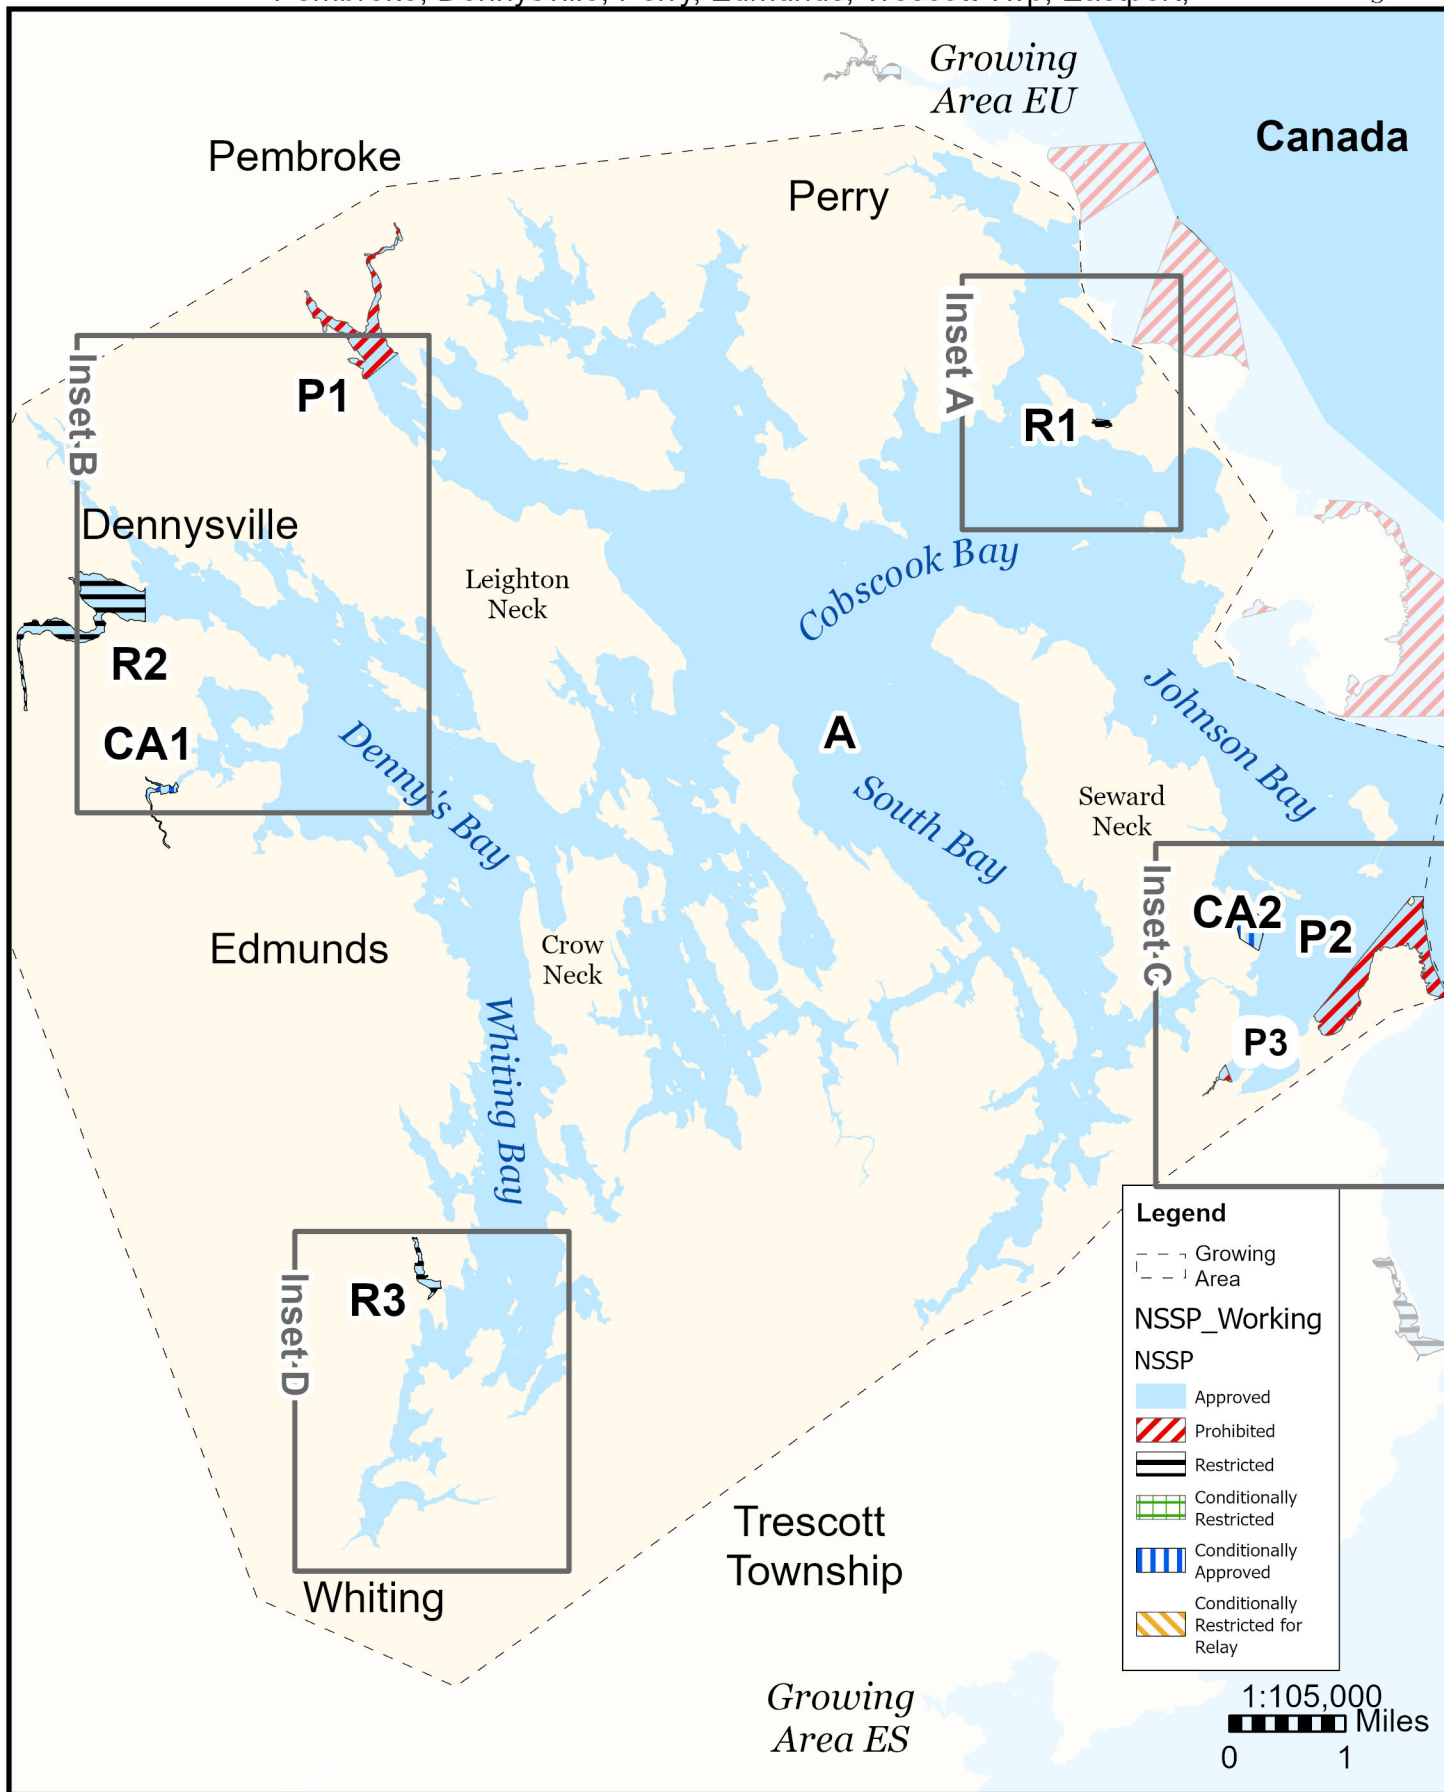

Maine Department of Marine Resources

Growing Area ET, Insets A - D

May 12, 2025

Pembroke, Dennysville, Perry, Edmunds, Trescott Twp, Eastport,

This map is provided as a courtesy. Read the provided legal notice for closure details. Closures are not shown outside of the designated growing area. Maritime navigational aids are for reference only and are not suitable for maritime navigation.

Maine Department of Marine Resources

Growing Area ET, Inset A

May 12, 2025

Trescott Twp, Eastport,

This map is provided as a courtesy. Read the provided legal notice for closure details. Closures are not shown outside of the designated growing area. Maritime navigational aids are for reference only and are not suitable for maritime navigation.

Maine Department of Marine Resources

Growing Area ET, Inset B

May 12, 2025

Dennysville, Pembroke

This map is provided as a courtesy. Read the provided legal notice for closure details. Closures are not shown outside of the designated growing area. Maritime navigational aids are for reference only and are not suitable for maritime navigation.

Maine Department of Marine Resources

Growing Area ET, Inset D Edmunds Twp, Trescott Twp., Whiting

May 12, 2025

This map is provided as a courtesy. Read the provided legal notice for closure details. Closures are not shown outside of the designated growing area. Maritime navigational aids are for reference only and are not suitable for maritime navigation.