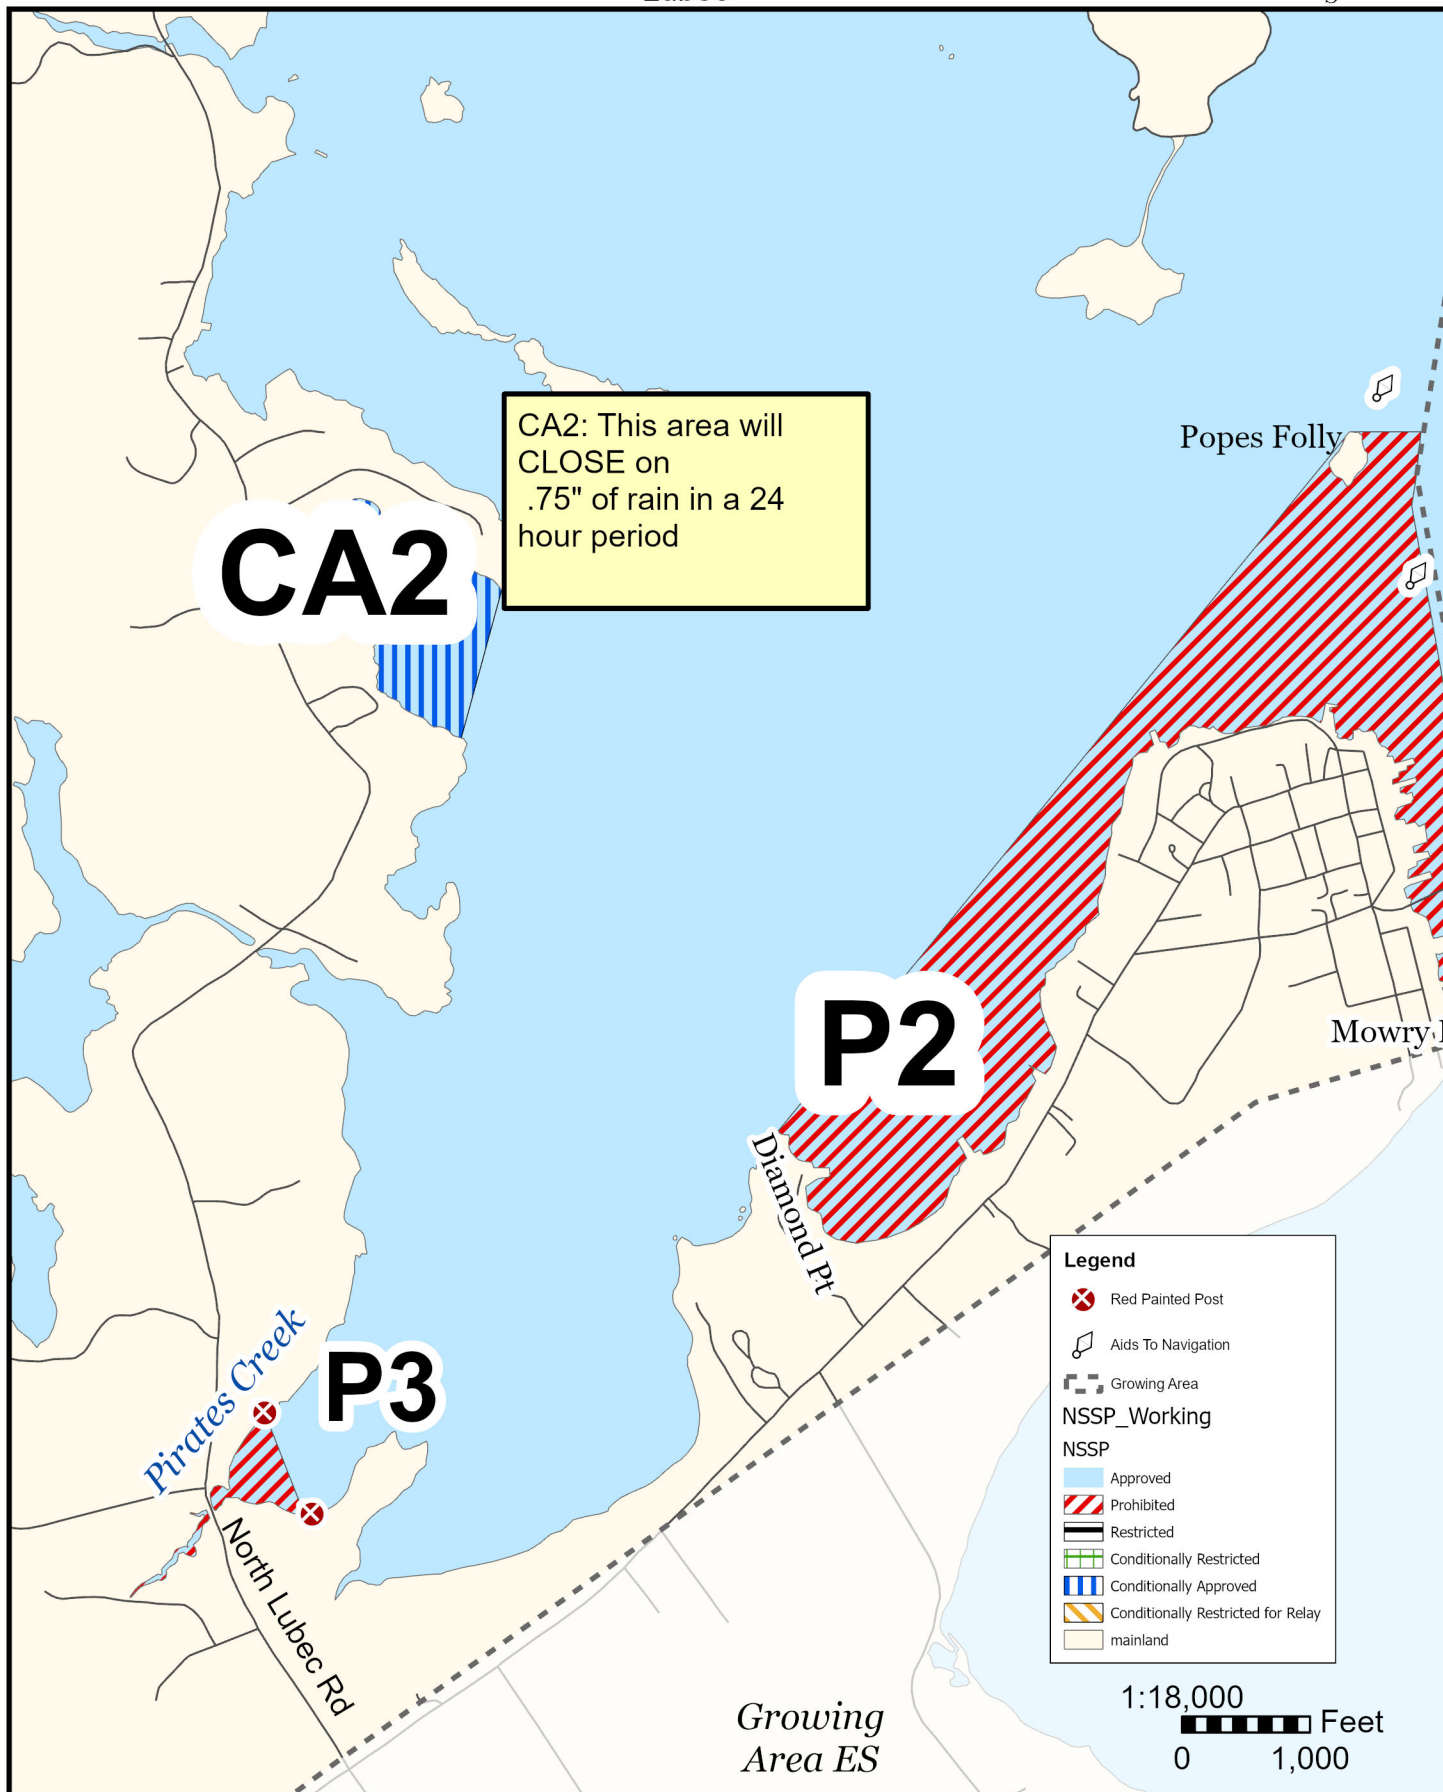

Maine Department of Marine Resources

Growing Area ET, Insets A - D

May 12, 2025

Pembroke, Dennysville, Perry, Edmunds, Trescott Twp, Eastport,

This map is provided as a courtesy. Read the provided legal notice for closure details. Closures are not shown outside of the designated growing area. Maritime navigational aids are for reference only and are not suitable for maritime navigation.

Maine Department of Marine Resources

Growing Area ET, Inset A

May 12, 2025

Trescott Twp, Eastport,

This map is provided as a courtesy. Read the provided legal notice for closure details. Closures are not shown outside of the designated growing area. Maritime navigational aids are for reference only and are not suitable for maritime navigation.

Maine Department of Marine Resources

Growing Area ET, Inset B

May 12, 2025

Dennysville, Pembroke

This map is provided as a courtesy. Read the provided legal notice for closure details. Closures are not shown outside of the designated growing area. Maritime navigational aids are for reference only and are not suitable for maritime navigation.

Maine Department of Marine Resources

Growing Area ET, Inset C

Lubec

May 12, 2025

This map is provided as a courtesy. Read the provided legal notice for closure details. Closures are not shown outside of the designated growing area. Maritime navigational aids are for reference only and are not suitable for maritime navigation.