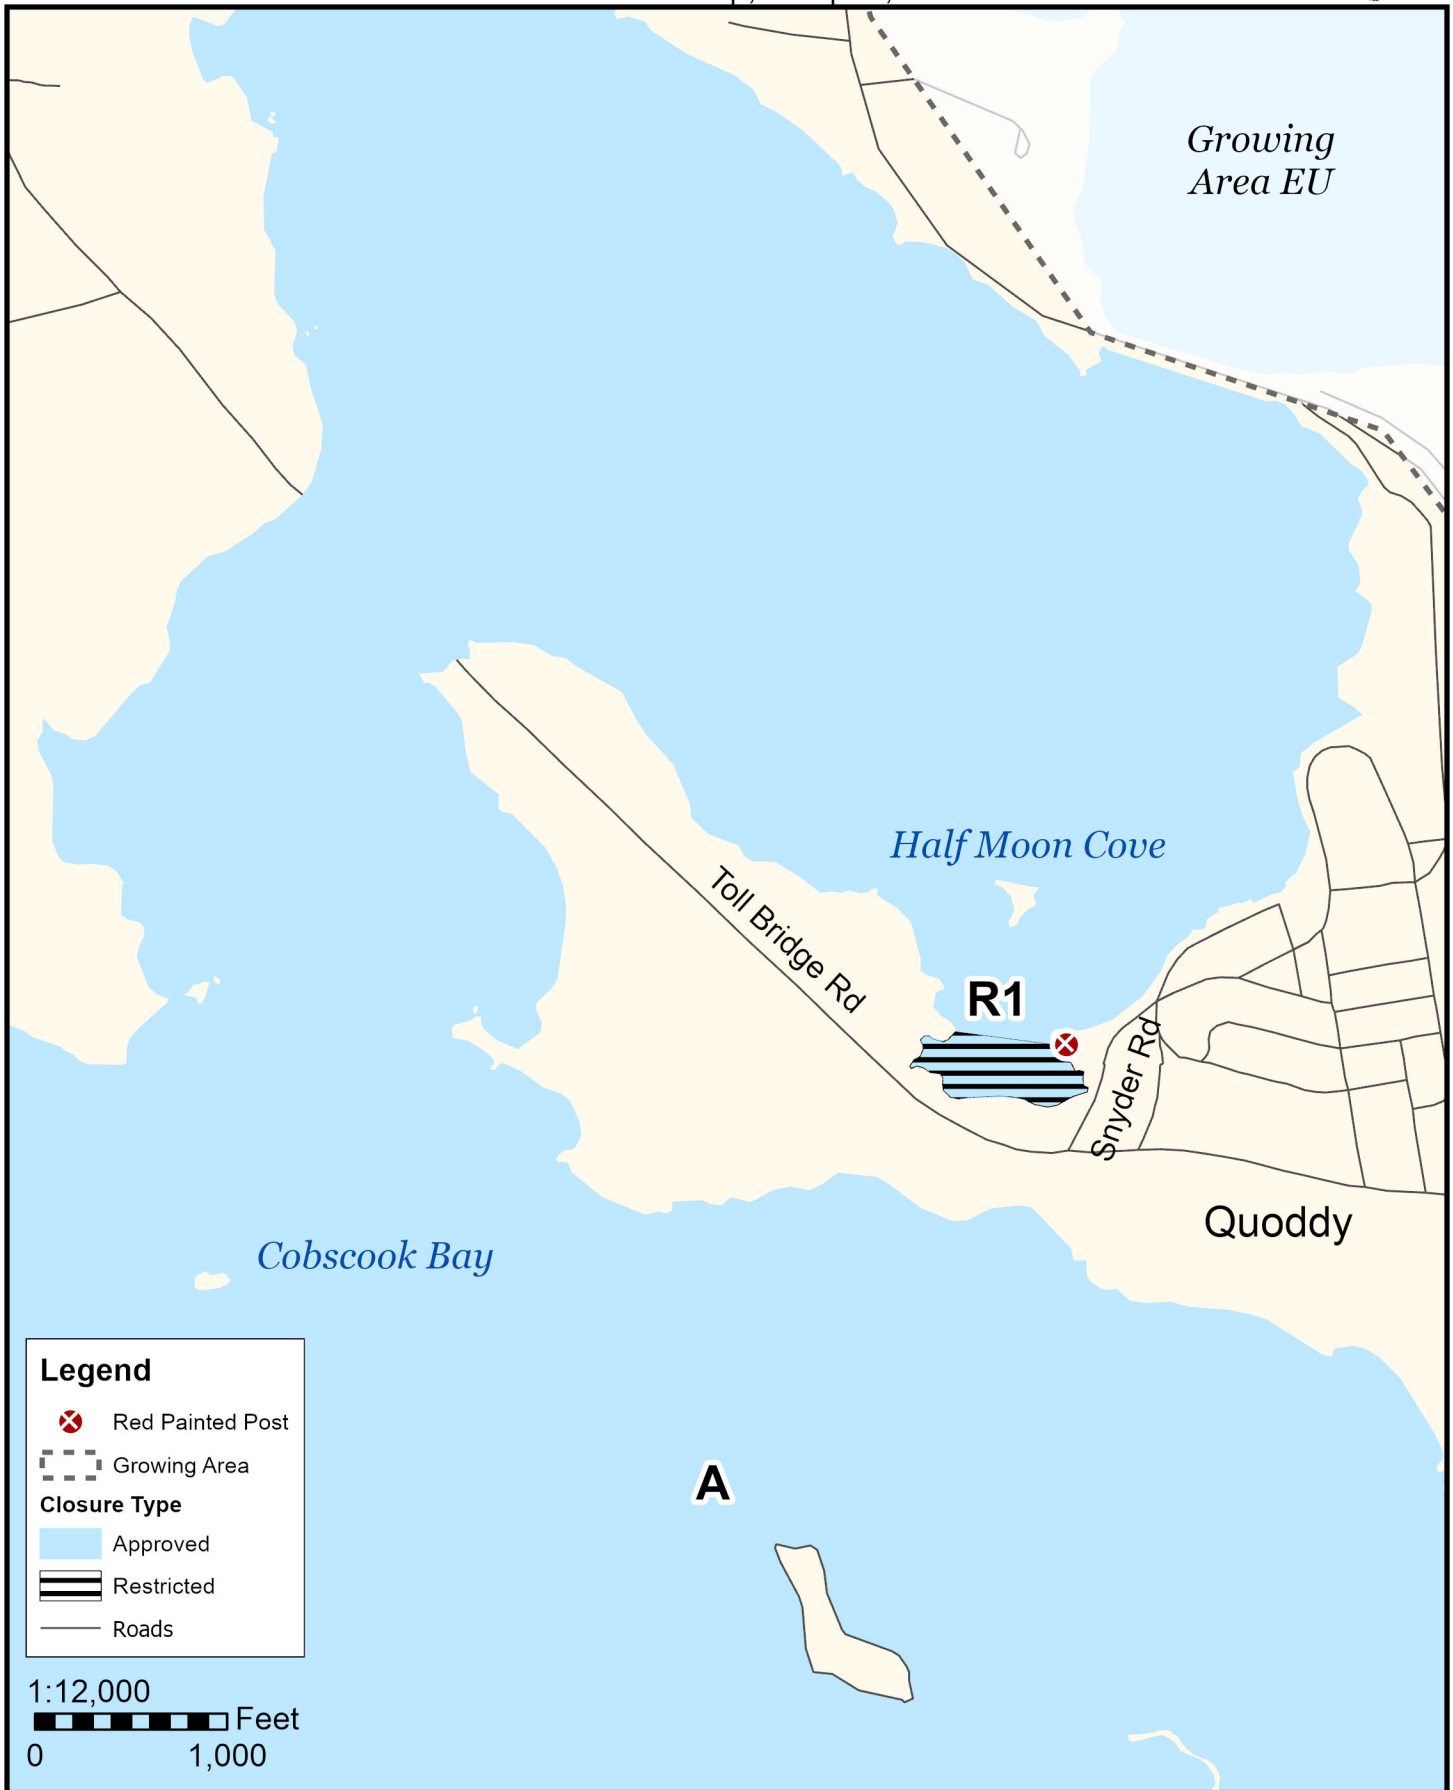

Maine Department of Marine Resources

Growing Area ET, Insets A - D

May 12, 2025

Pembroke, Dennysville, Perry, Edmunds, Trescott Twp, Eastport,

This map is provided as a courtesy. Read the provided legal notice for closure details. Closures are not shown outside of the designated growing area. Maritime navigational aids are for reference only and are not suitable for maritime navigation.

Maine Department of Marine Resources

Growing Area ET, Inset A

May 12, 2025

Trescott Twp, Eastport,

This map is provided as a courtesy. Read the provided legal notice for closure details. Closures are not shown outside of the designated growing area. Maritime navigational aids are for reference only and are not suitable for maritime navigation.

Maine Department of Marine Resources

Growing Area ET, Inset B

May 12, 2025

Dennysville, Pembroke

This map is provided as a courtesy. Read the provided legal notice for closure details. Closures are not shown outside of the designated growing area. Maritime navigational aids are for reference only and are not suitable for maritime navigation.

Maine Department of Marine Resources

Growing Area ET, Inset D Edmunds Twp, Trescott Twp., Whiting

May 12, 2025

This map is provided as a courtesy. Read the provided legal notice for closure details. Closures are not shown outside of the designated growing area. Maritime navigational aids are for reference only and are not suitable for maritime navigation.