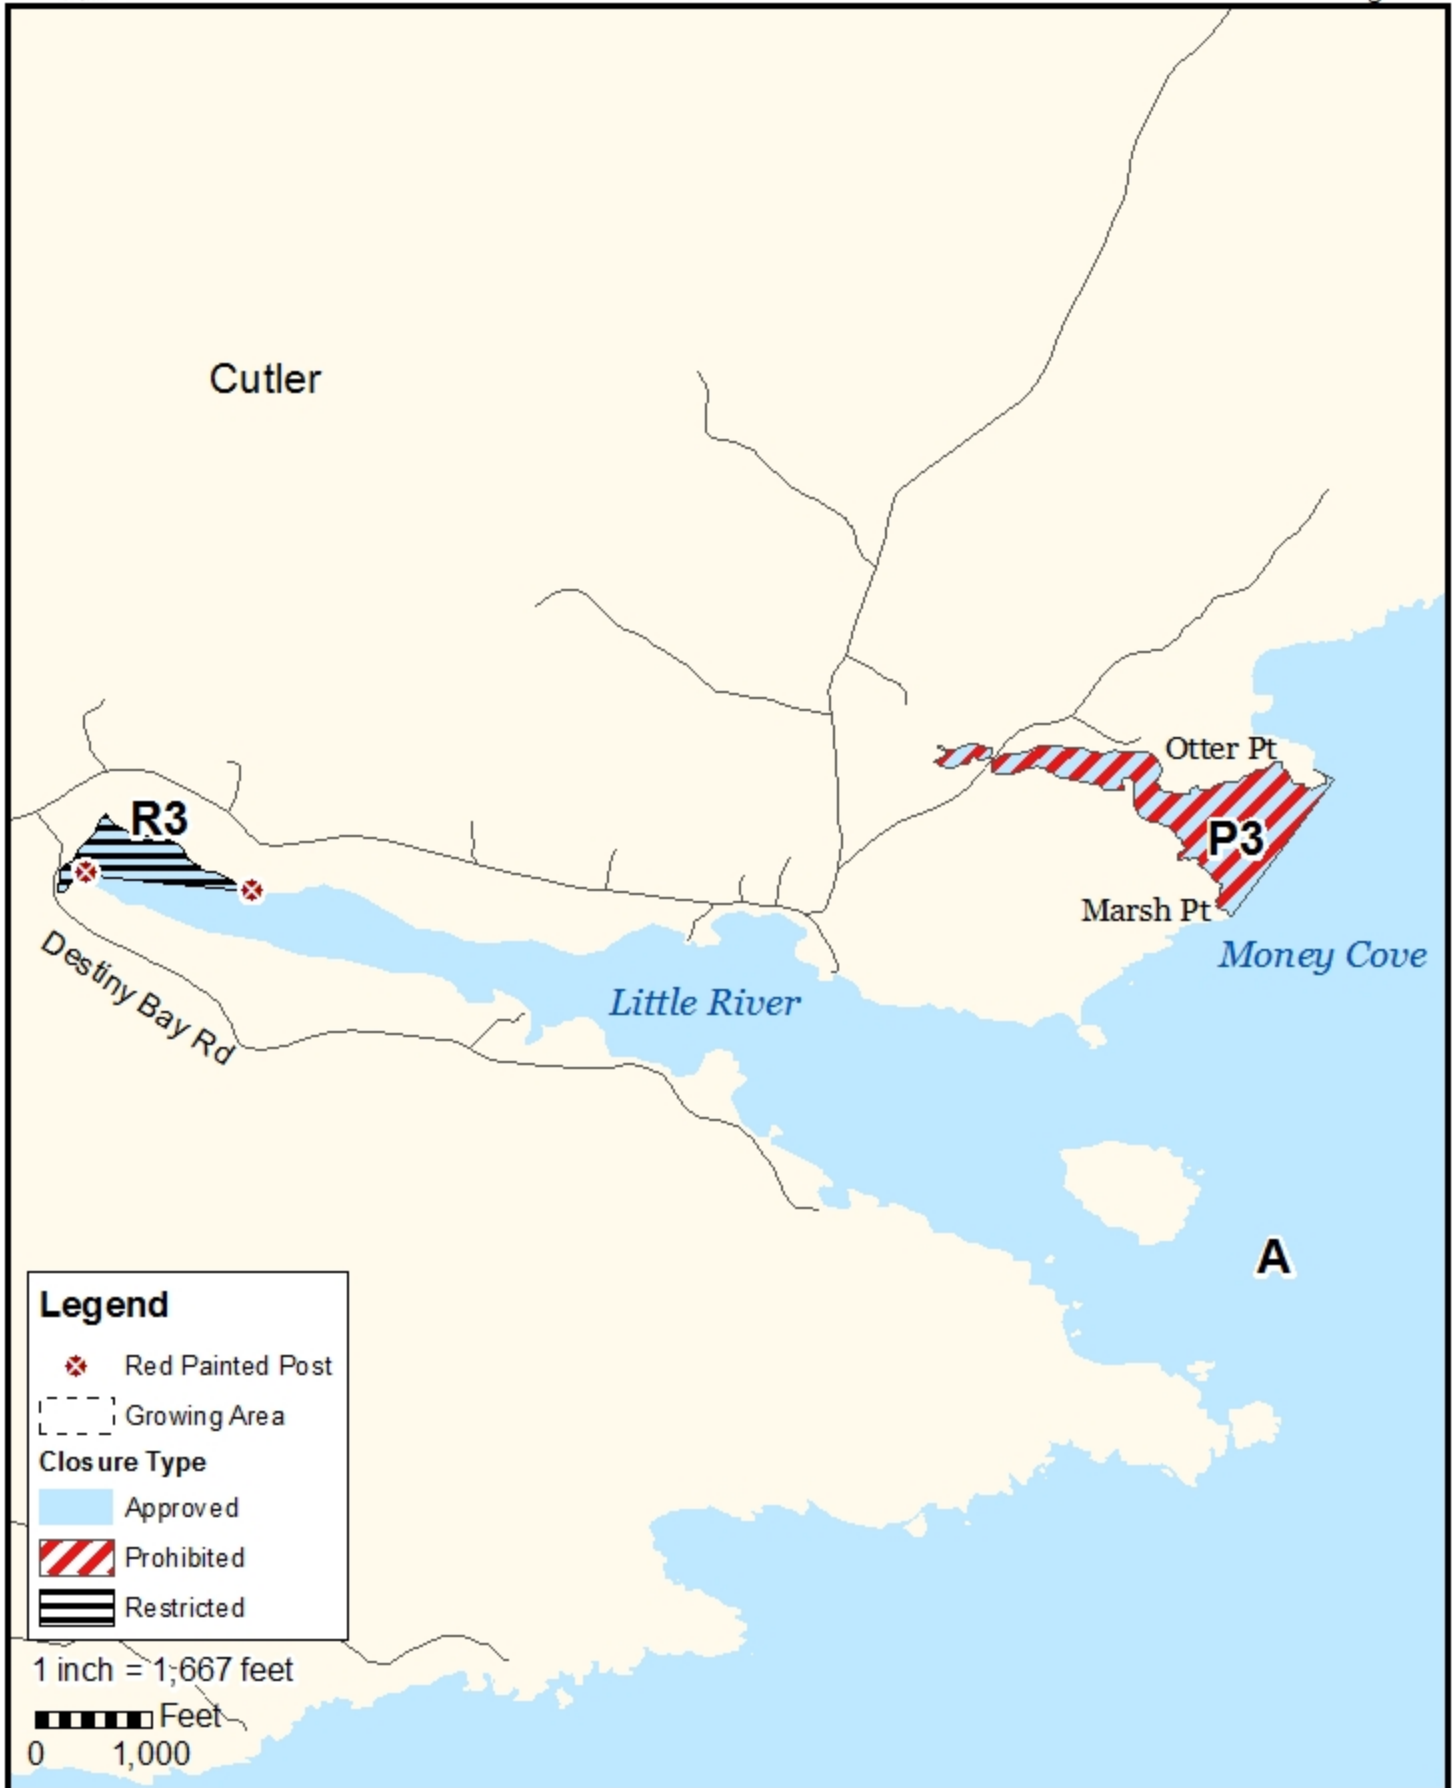

# Maine Department of Marine Resources

**Growing Area ES, Insets A - C**  
Cutler, Whiting, Trescott Township, Lubec

April 21, 2021

This map is provided as a courtesy. Read the provided legal notice for closure details. Closures are not shown outside of the designated growing area. Maritime navigational aids are for reference only and are not suitable for maritime navigation.

## Growing Area ES, Inset B Trescott Township

April 21, 2021

This map is provided as a courtesy. Read the provided legal notice for closure details. Closures are not shown outside of the designated growing area. Maritime navigational aids are for reference only and are not suitable for maritime navigation.

## Growing Area ES, Inset C Cutler

April 21, 2021

This map is provided as a courtesy. Read the provided legal notice for closure details. Closures are not shown outside of the designated growing area. Maritime navigational aids are for reference only and are not suitable for maritime navigation.