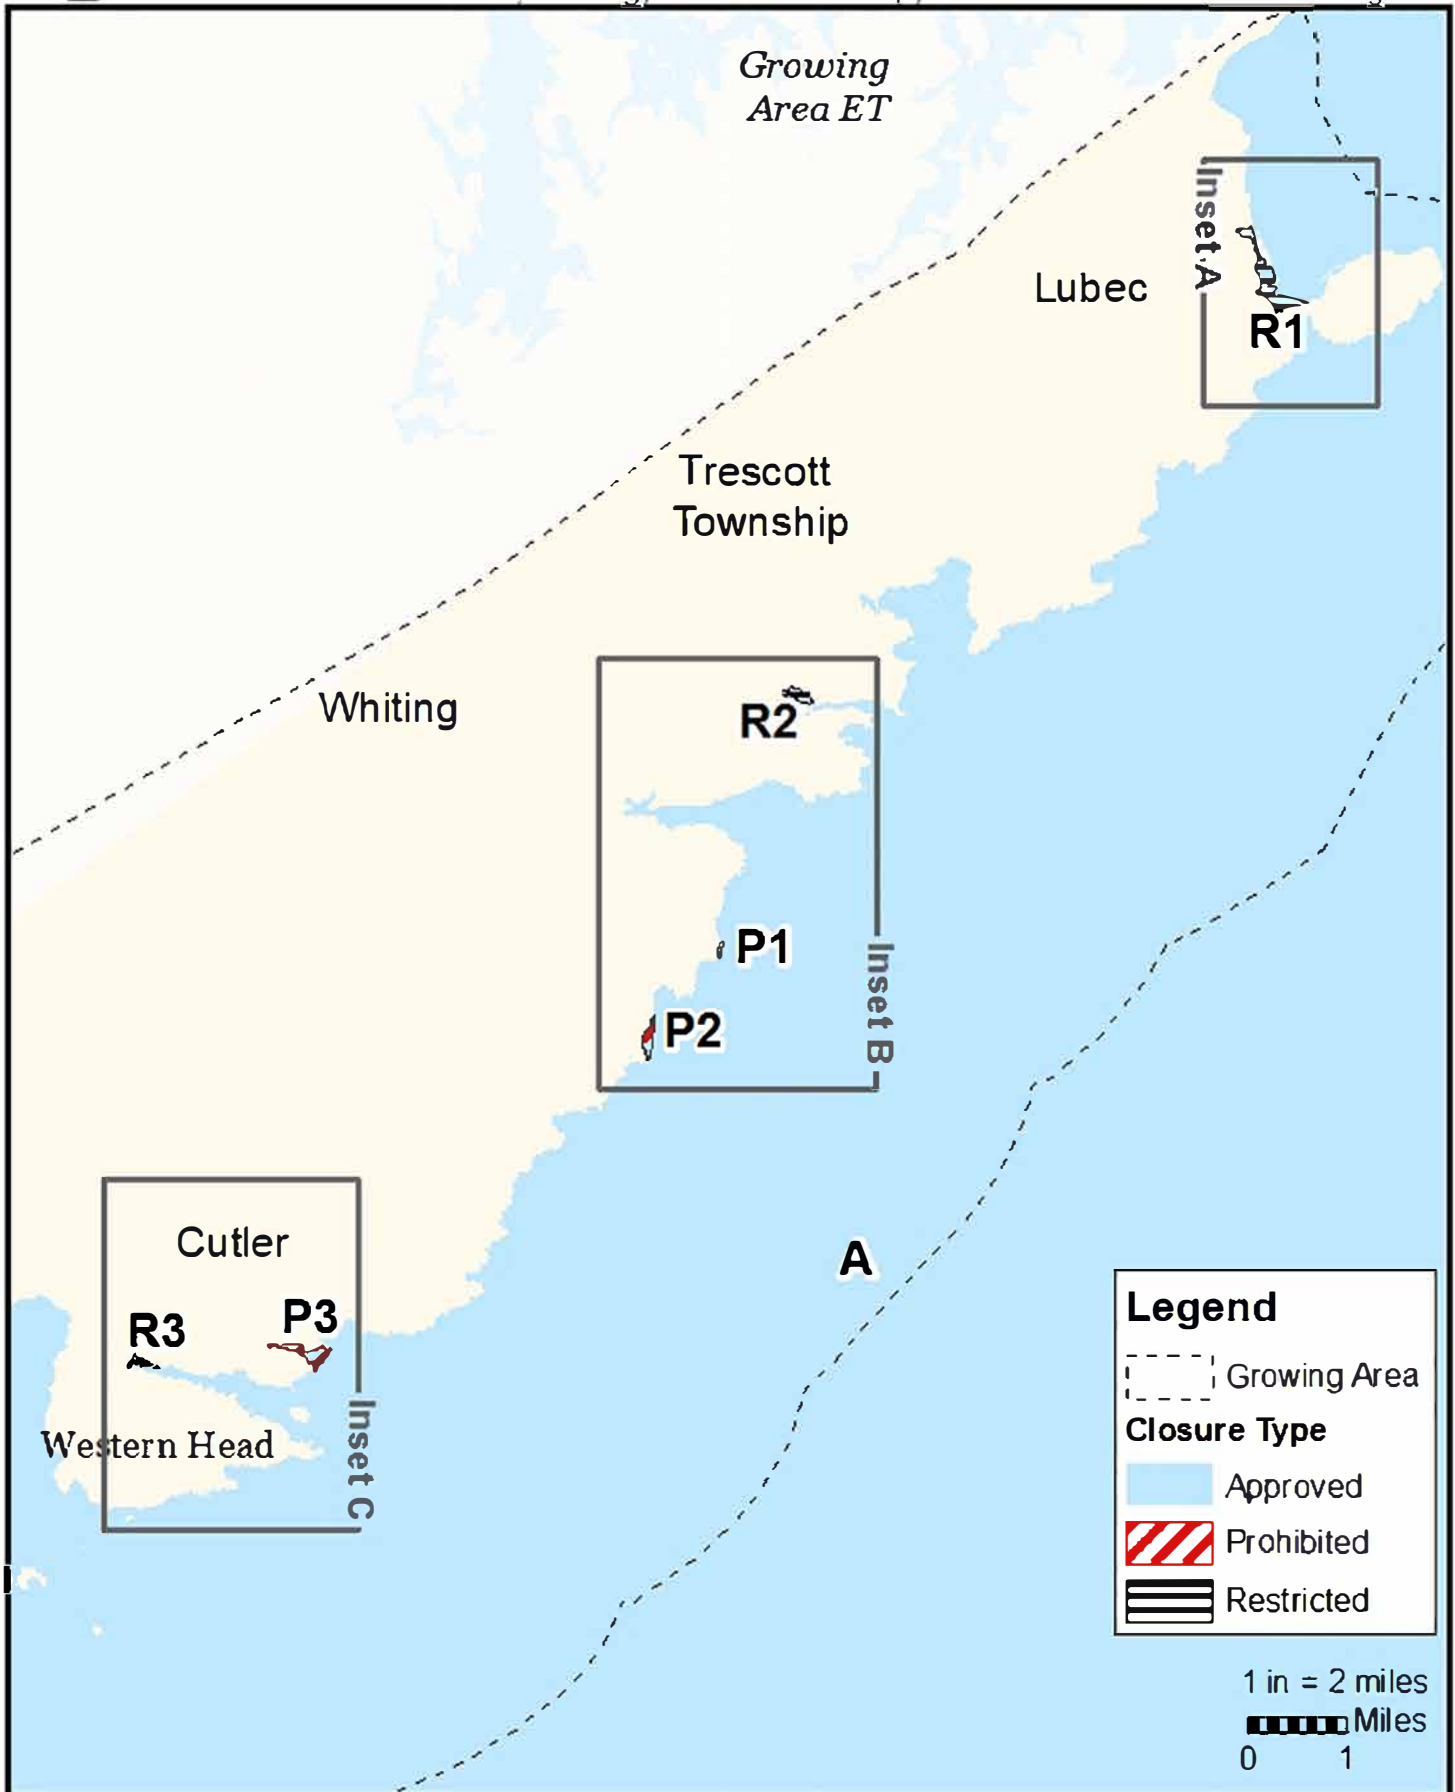

# Maine Department of Marine Resources

**Growing Area ES, Insets A - C**  
Cutler, Whiting, Trescott Township, Lubec

April 21, 2021

This map is provided as a courtesy. Read the provided legal notice for closure details. Closures are not shown outside of the designated growing area. Maritime navigational aids are for reference only and are not suitable for maritime navigation.

## Growing Area ES, Inset A Lubec

April 21, 2021

This map is provided as a courtesy. Read the provided legal notice for closure details. Closures are not shown outside of the designated growing area. Maritime navigational aids are for reference only and are not suitable for maritime navigation.

## Growing Area ES, Inset B Trescott Township

April 21, 2021

This map is provided as a courtesy. Read the provided legal notice for closure details. Closures are not shown outside of the designated growing area. Maritime navigational aids are for reference only and are not suitable for maritime navigation.