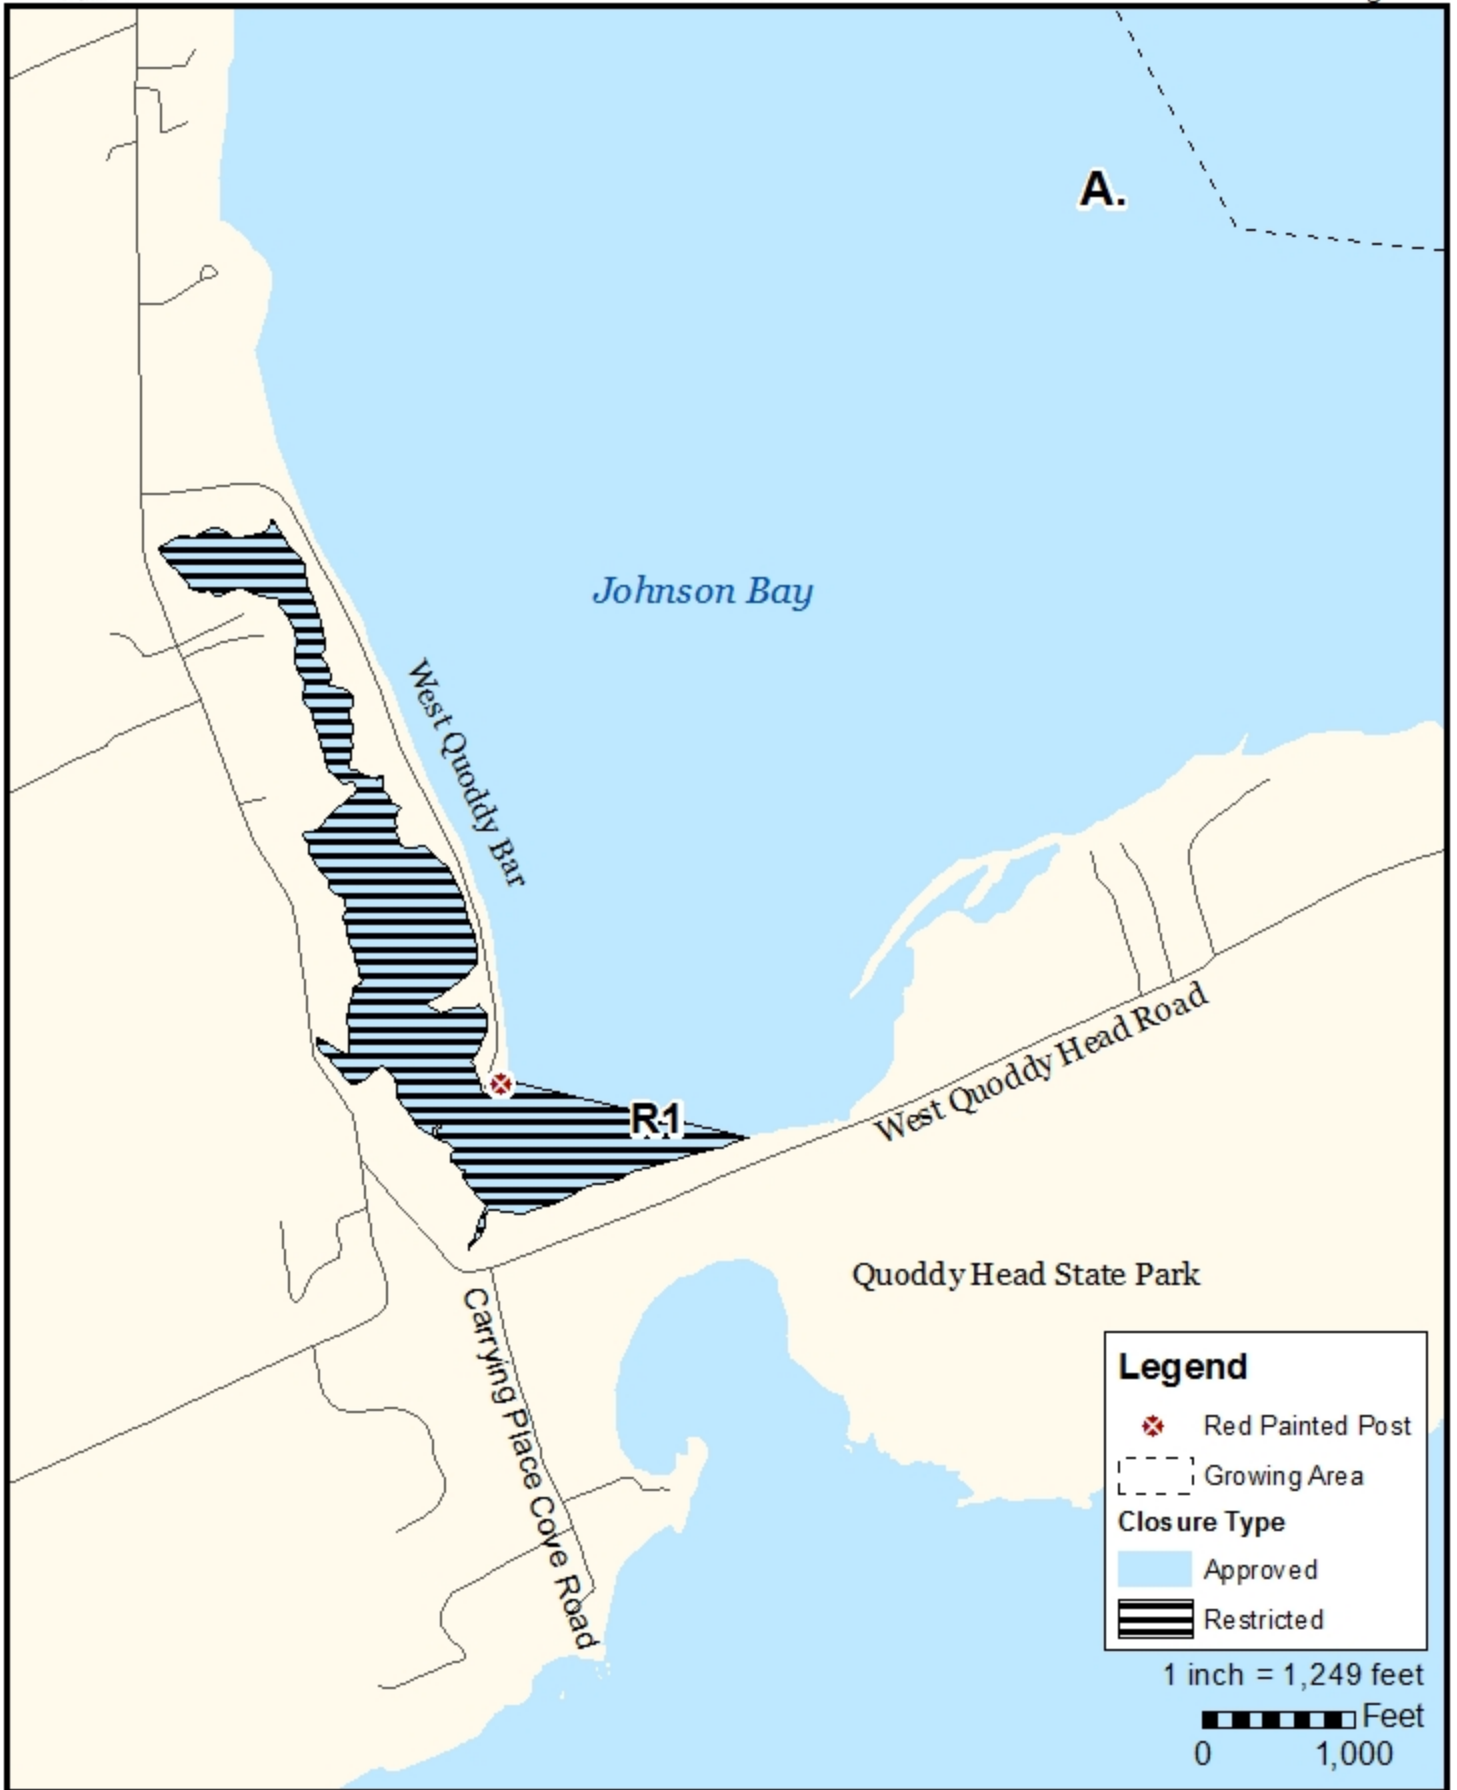

# Maine Department of Marine Resources

**Growing Area ES, Insets A - C**  
Cutler, Whiting, Trescott Township, Lubec

April 21, 2021

This map is provided as a courtesy. Read the provided legal notice for closure details. Closures are not shown outside of the designated growing area. Maritime navigational aids are for reference only and are not suitable for maritime navigation.

## Growing Area ES, Inset A Lubec

April 21, 2021

This map is provided as a courtesy. Read the provided legal notice for closure details. Closures are not shown outside of the designated growing area. Maritime navigational aids are for reference only and are not suitable for maritime navigation.

## Growing Area ES, Inset B Trescott Township

April 21, 2021

This map is provided as a courtesy. Read the provided legal notice for closure details. Closures are not shown outside of the designated growing area. Maritime navigational aids are for reference only and are not suitable for maritime navigation.

## Growing Area ES, Inset C Cutler

April 21, 2021

This map is provided as a courtesy. Read the provided legal notice for closure details. Closures are not shown outside of the designated growing area. Maritime navigational aids are for reference only and are not suitable for maritime navigation.