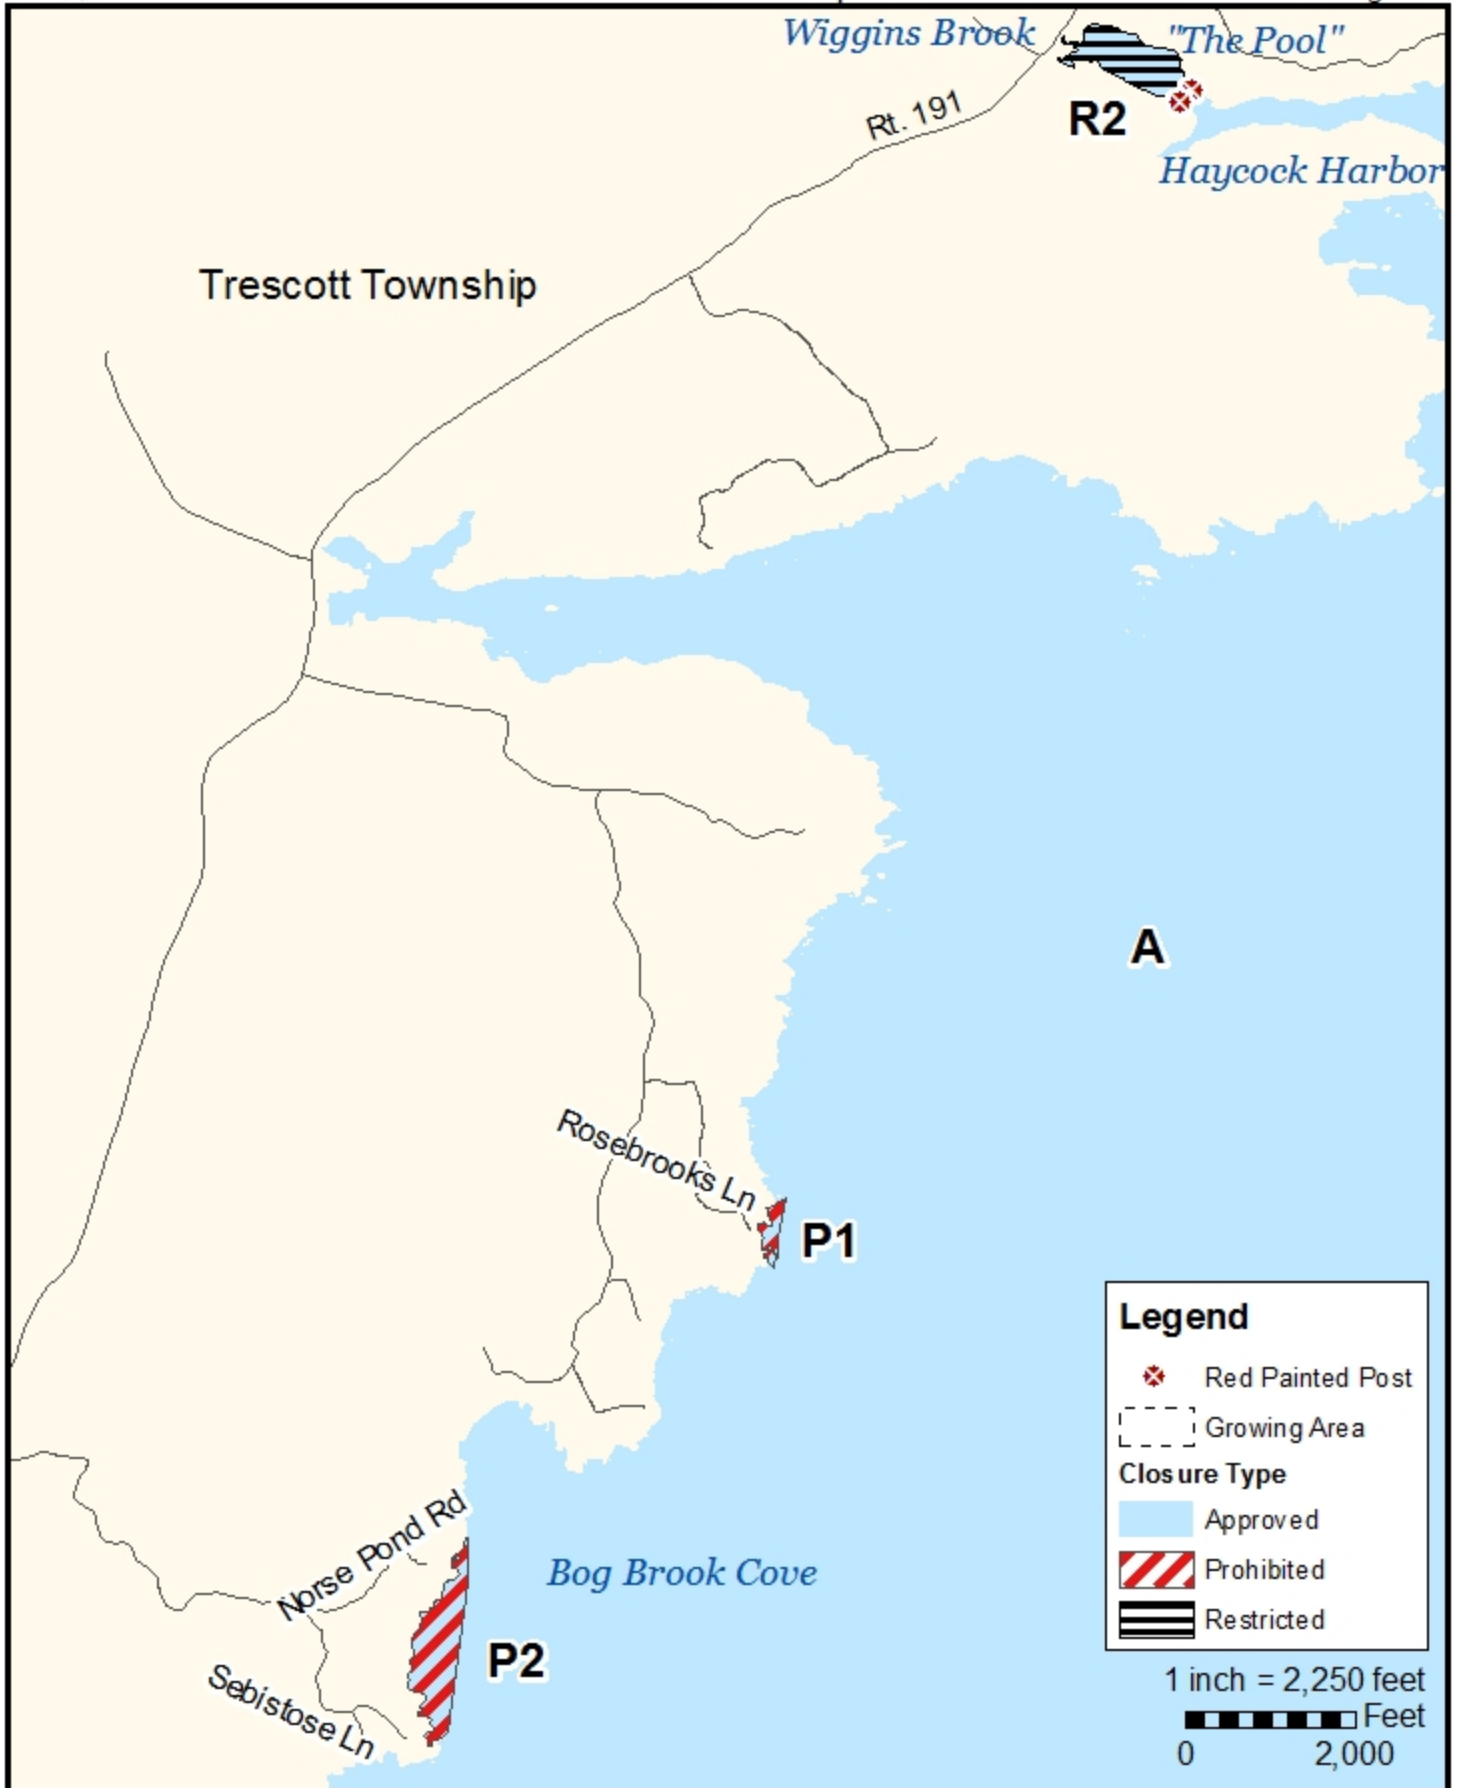

# Maine Department of Marine Resources

**Growing Area ES, Insets A - C**  
Cutler, Whiting, Trescott Township, Lubec

April 21, 2021

This map is provided as a courtesy. Read the provided legal notice for closure details. Closures are not shown outside of the designated growing area. Maritime navigational aids are for reference only and are not suitable for maritime navigation.

## Growing Area ES, Inset A Lubec

April 21, 2021

This map is provided as a courtesy. Read the provided legal notice for closure details. Closures are not shown outside of the designated growing area. Maritime navigational aids are for reference only and are not suitable for maritime navigation.

## Growing Area ES, Inset B Trescott Township

April 21, 2021

This map is provided as a courtesy. Read the provided legal notice for closure details. Closures are not shown outside of the designated growing area. Maritime navigational aids are for reference only and are not suitable for maritime navigation.