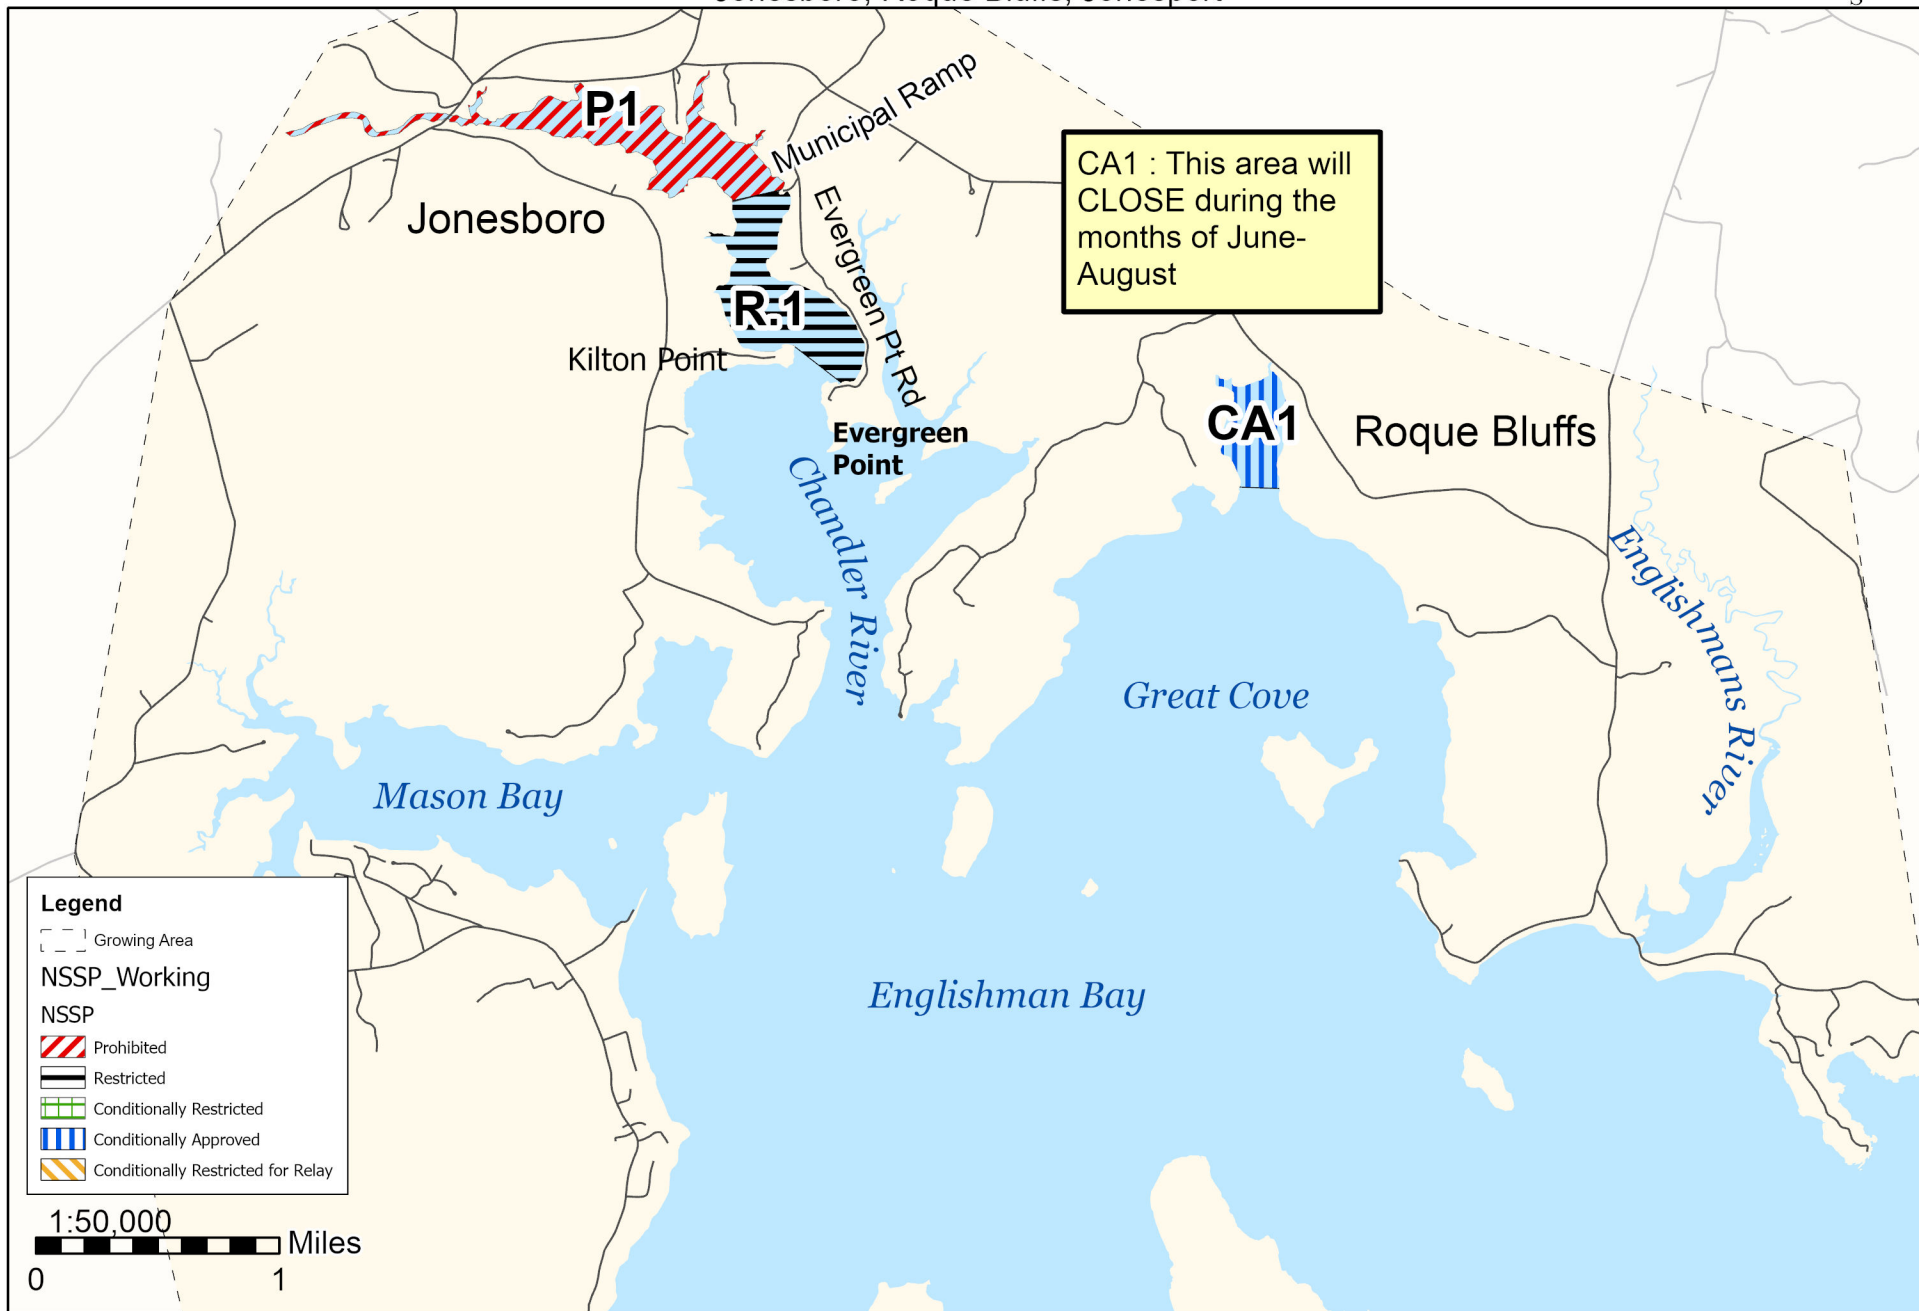

Maine Department of Marine Resources

Growing Area EP

Jonesboro, Roque Bluffs, Jonesport

July 3, 2024

This map is provided as a courtesy. Read the provided legal notice for closure details. Closures are not shown outside of the designated growing area. Maritime navigational aids are for reference only and are not suitable for maritime navigation.