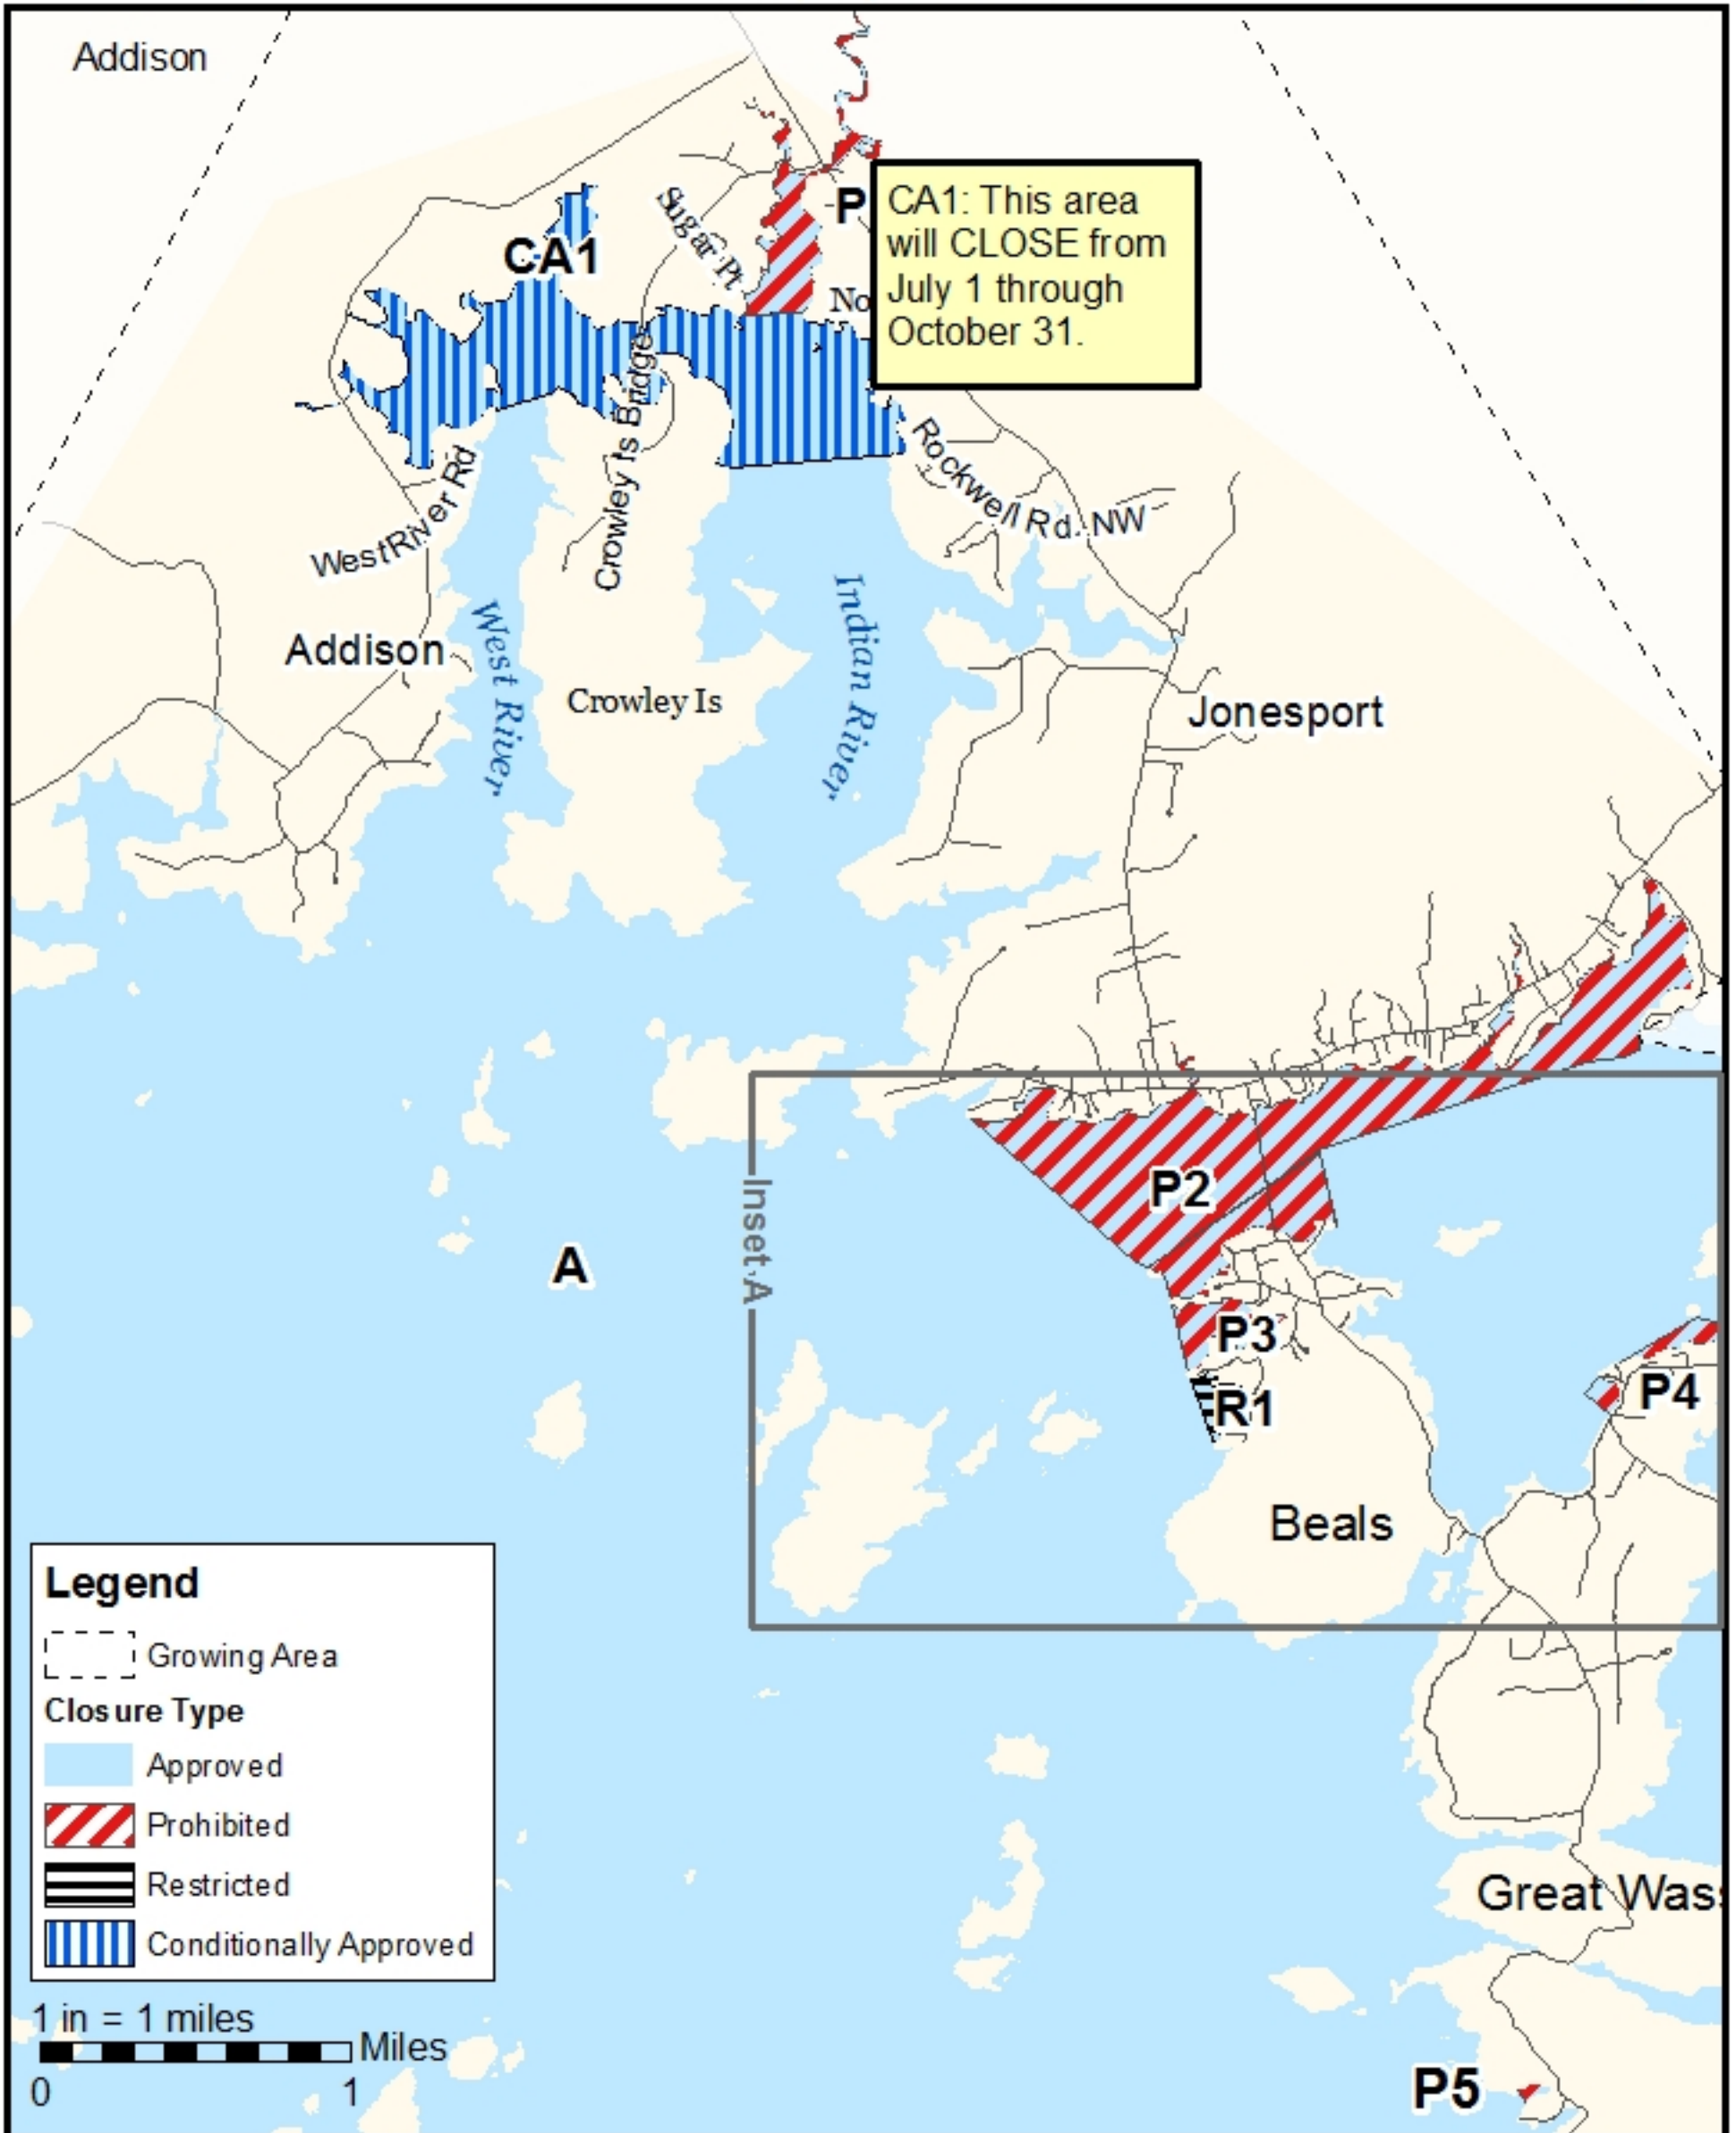

# Maine Department of Marine Resources

## Growing Area EN, with Inset A

Addison, Jonesport, Beals, Great Wass

12/9/21

This map is provided as a courtesy. Read the provided legal notice for closure details. Closures are not shown outside of the designated growing area. Maritime navigational aids are for reference only and are not suitable for maritime navigation.