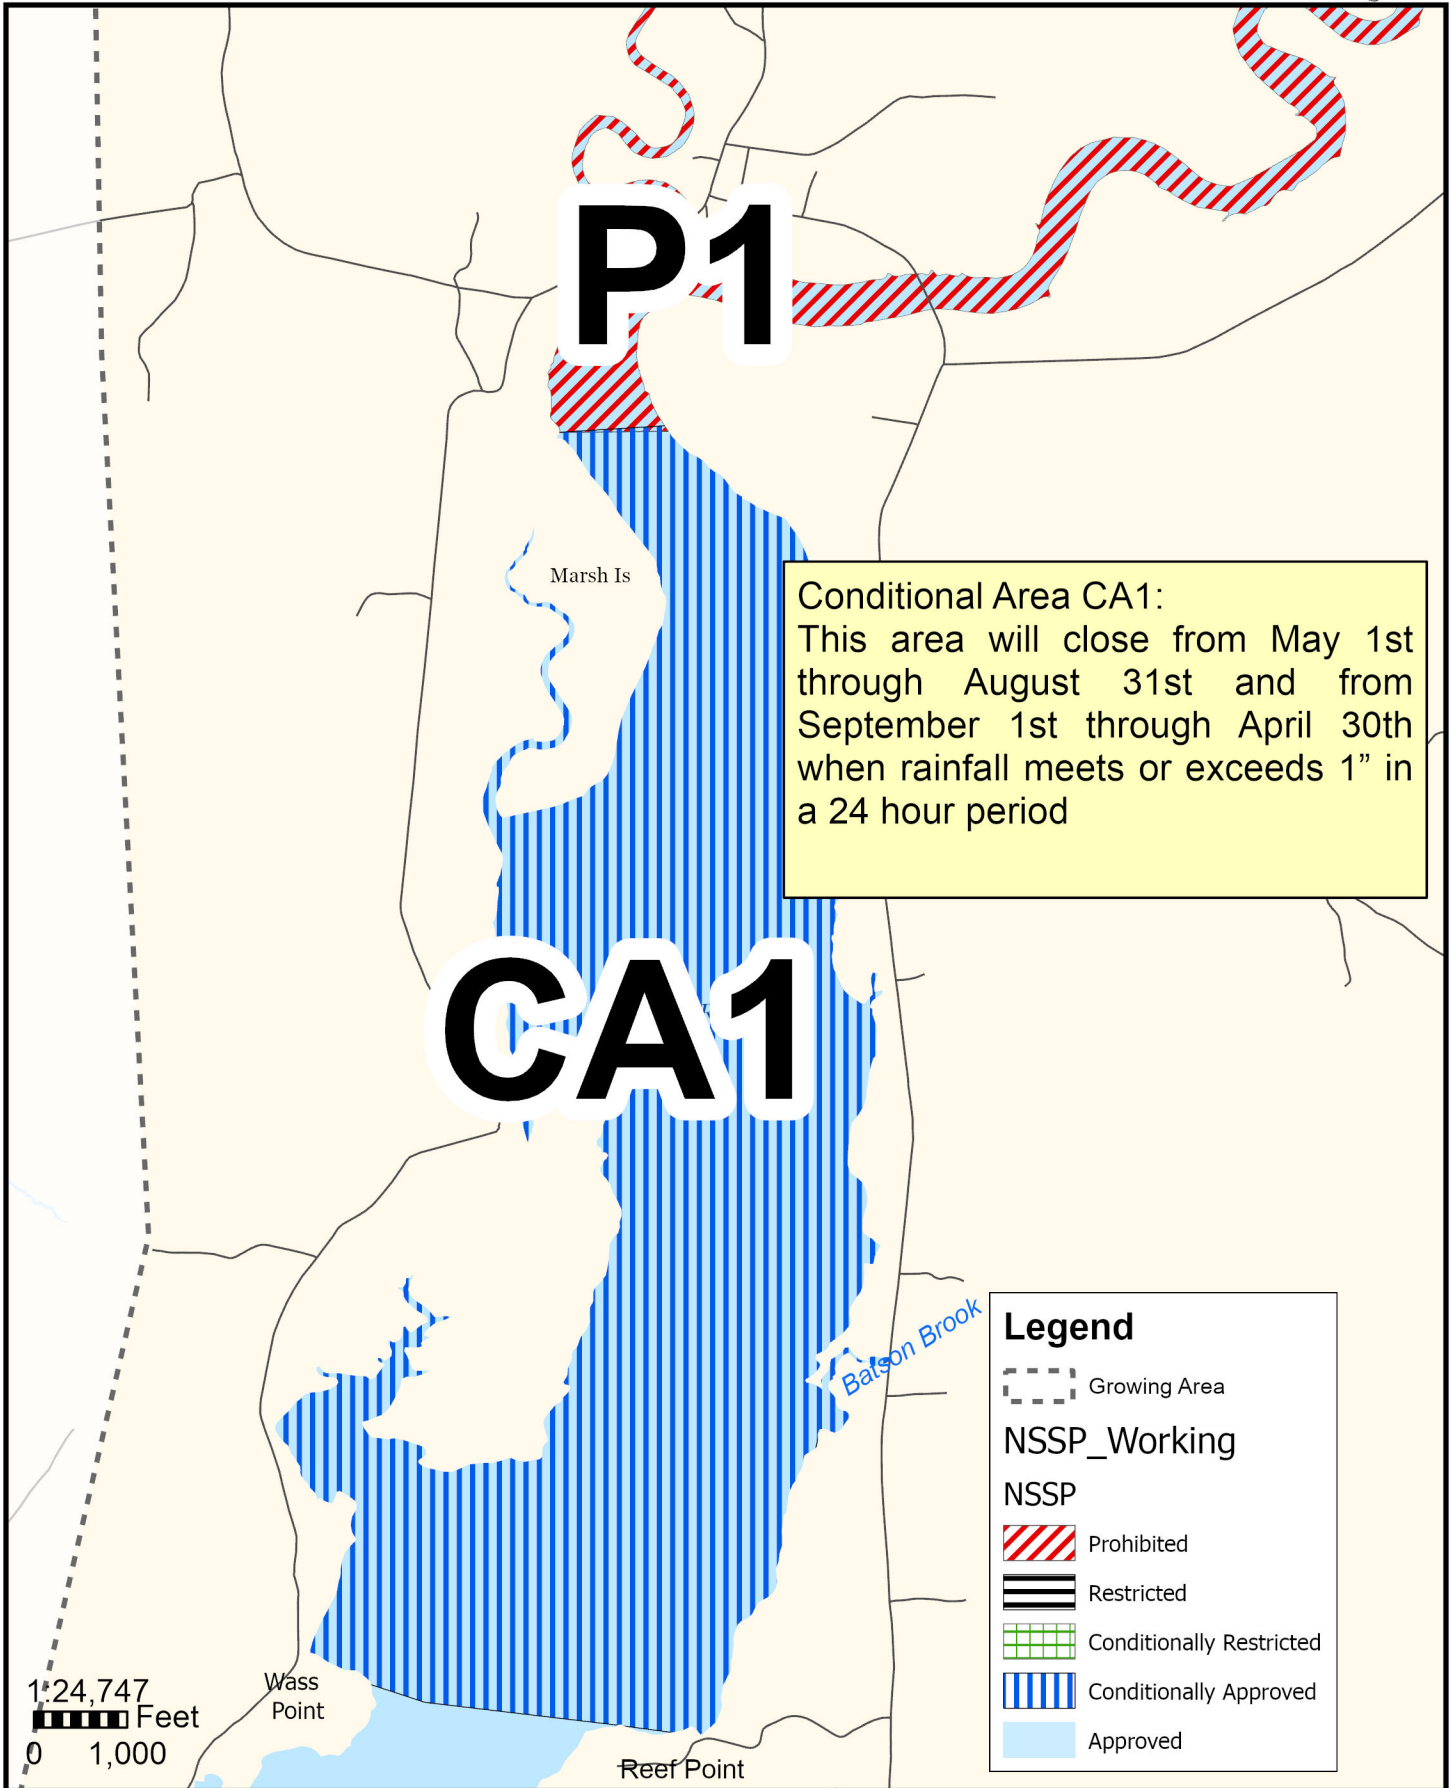

Maine Department of Marine Resources

Growing Area EM, Insets A and B

Columbia Falls, Addison

May 12, 2025

This map is provided as a courtesy. Read the provided legal notice for closure details. Closures are not shown outside of the designated growing area. Maritime navigational aids are for reference only and are not suitable for maritime navigation.

Maine Department of Marine Resources

Growing Area EM, Inset A

May 12, 2025

Addison

This map is provided as a courtesy. Read the provided legal notice for closure details. Closures are not shown outside of the designated growing area. Maritime navigational aids are for reference only and are not suitable for maritime navigation.

Maine Department of Marine Resources

Growing Area EM, Inset B

Addison

May 12, 2025

This map is provided as a courtesy. Read the provided legal notice for closure details. Closures are not shown outside of the designated growing area. Maritime navigational aids are for reference only and are not suitable for maritime navigation.