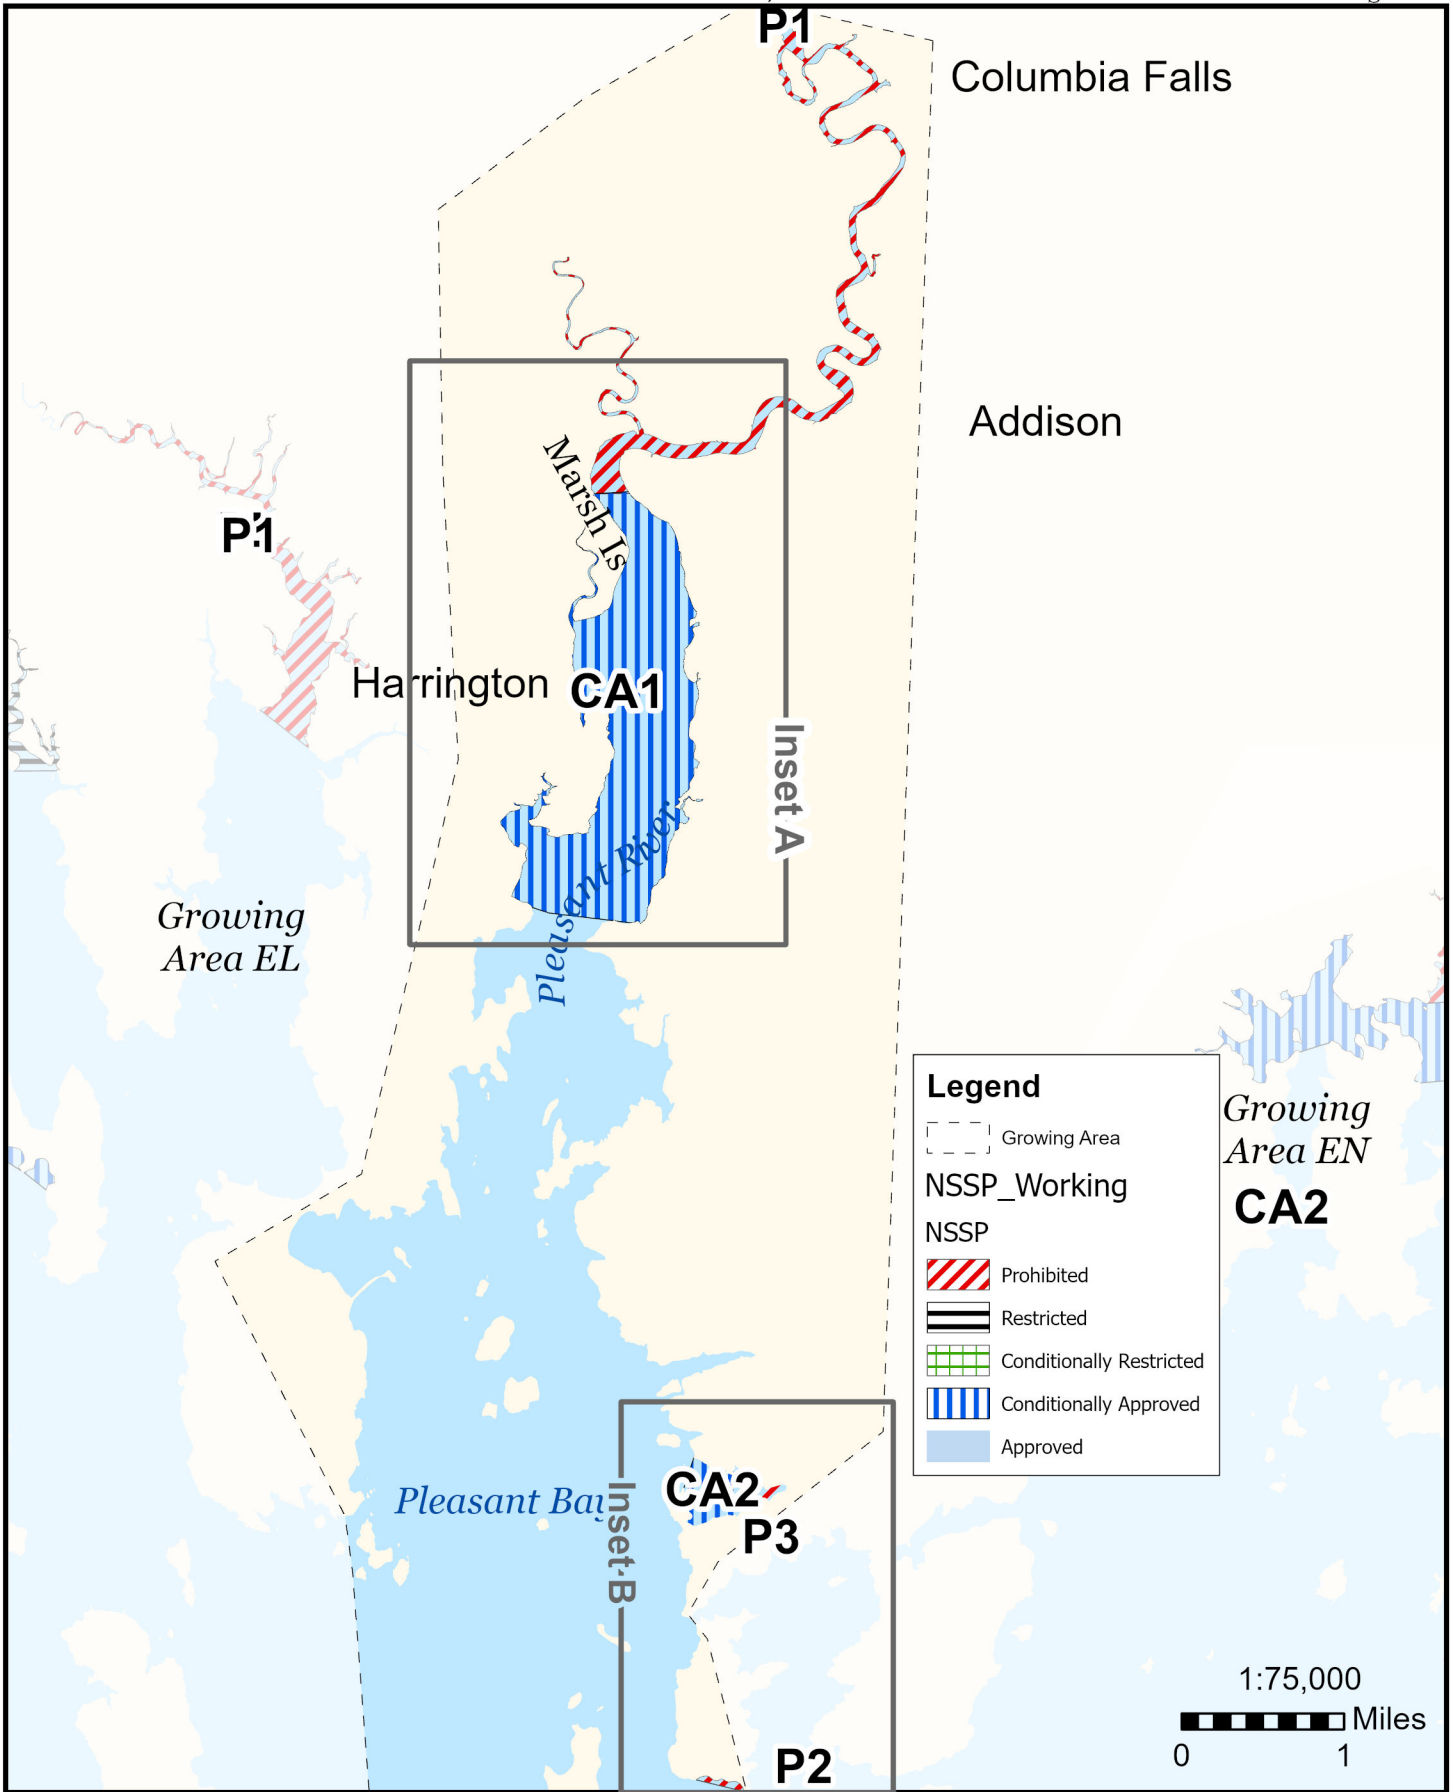

Maine Department of Marine Resources

Growing Area EM, Insets A and B

Columbia Falls, Addison

May 12, 2025

This map is provided as a courtesy. Read the provided legal notice for closure details. Closures are not shown outside of the designated growing area. Maritime navigational aids are for reference only and are not suitable for maritime navigation.

Maine Department of Marine Resources

Growing Area EM, Inset A

May 12, 2025

Addison

This map is provided as a courtesy. Read the provided legal notice for closure details. Closures are not shown outside of the designated growing area. Maritime navigational aids are for reference only and are not suitable for maritime navigation.

Maine Department of Marine Resources

Growing Area EM, Inset B

Addison

May 12, 2025

This map is provided as a courtesy. Read the provided legal notice for closure details. Closures are not shown outside of the designated growing area. Maritime navigational aids are for reference only and are not suitable for maritime navigation.