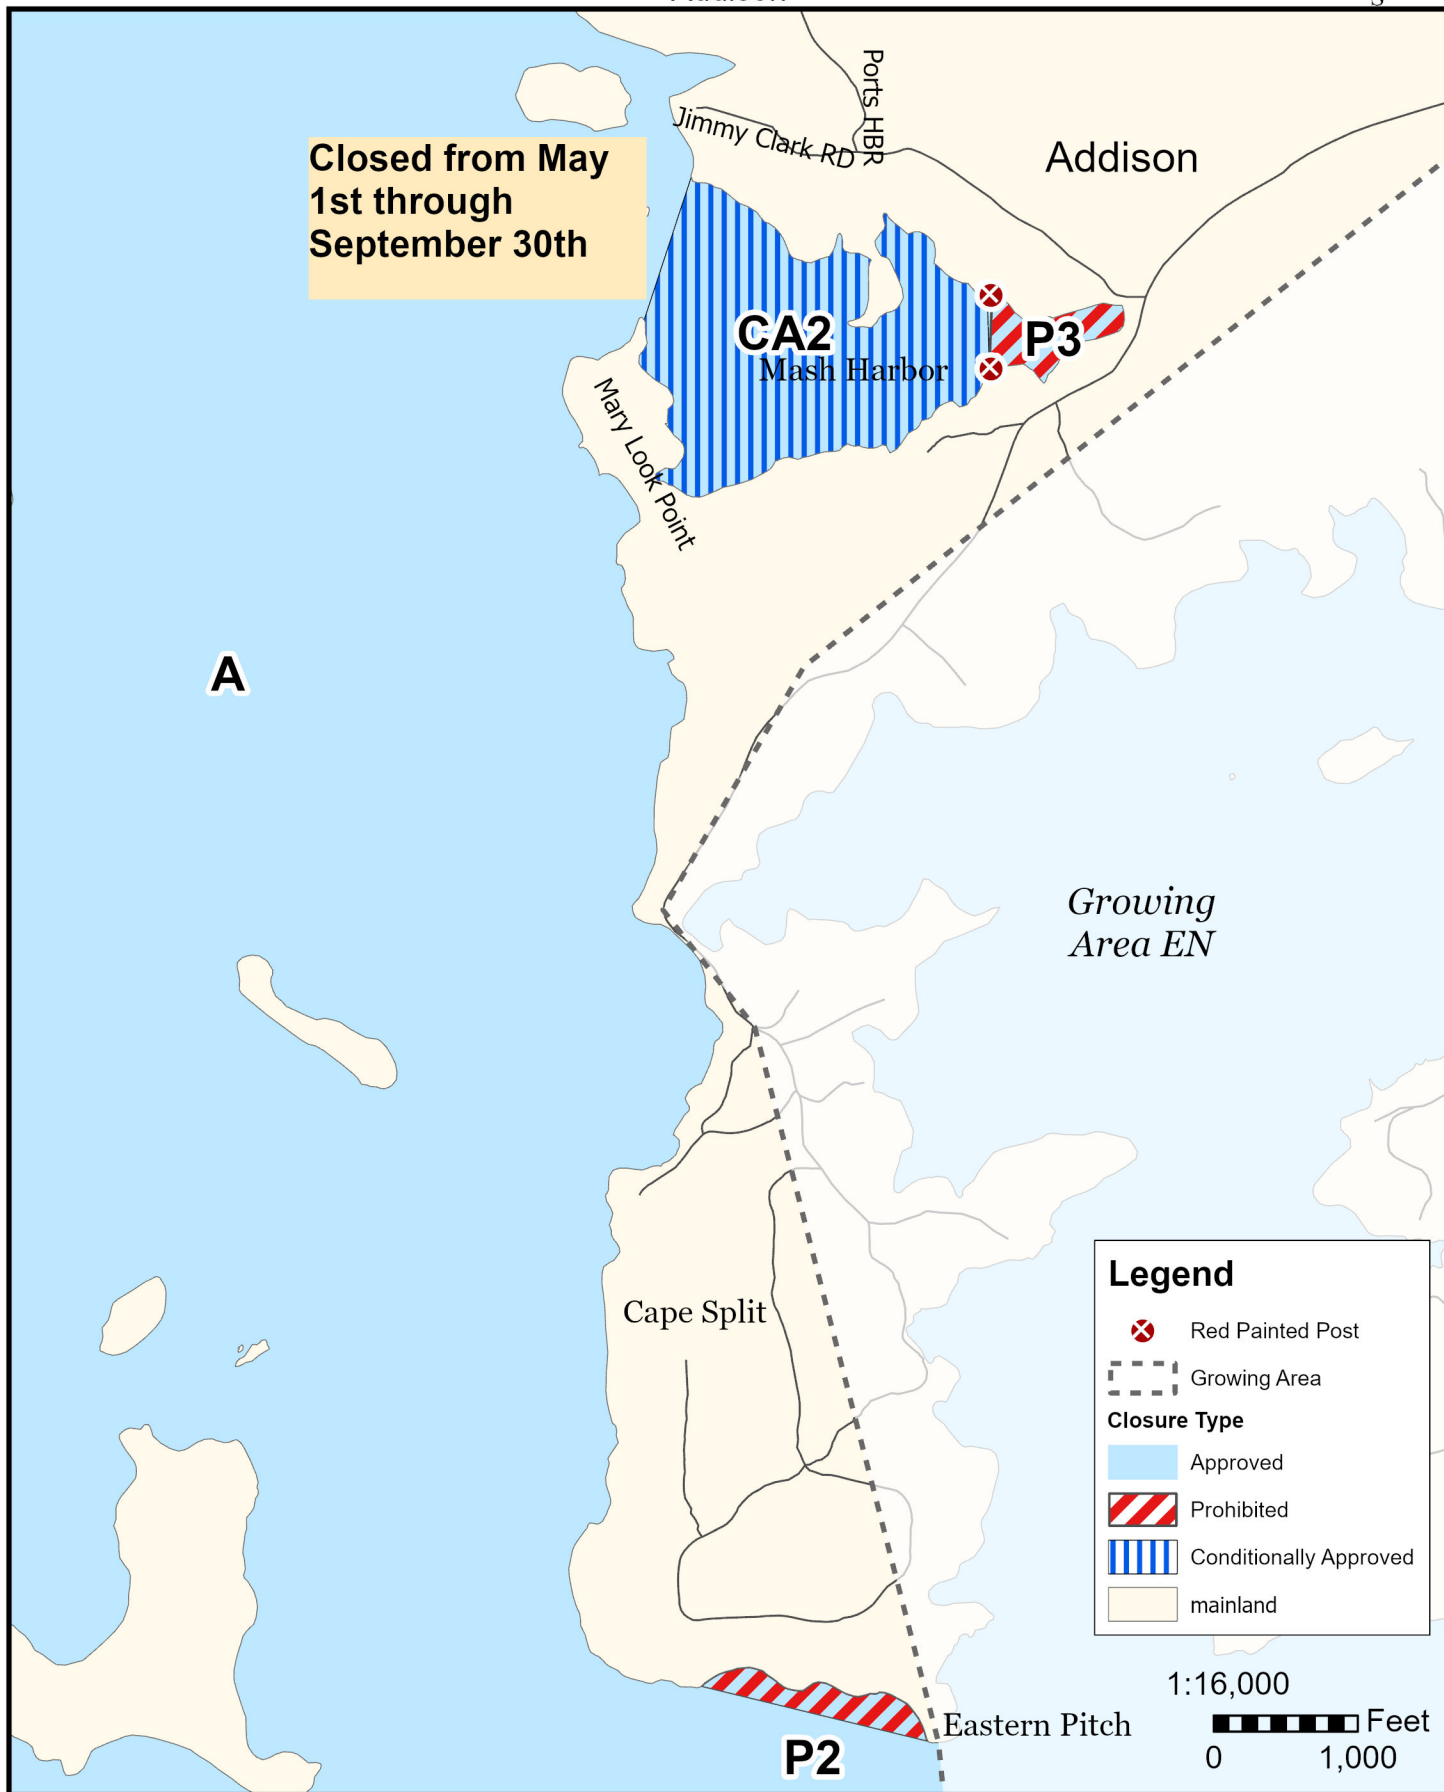

Maine Department of Marine Resources

Growing Area EM, Insets A and B

Columbia Falls, Addison

May 12, 2025

This map is provided as a courtesy. Read the provided legal notice for closure details. Closures are not shown outside of the designated growing area. Maritime navigational aids are for reference only and are not suitable for maritime navigation.

Maine Department of Marine Resources

Growing Area EM, Inset A

May 12, 2025

Addison

This map is provided as a courtesy. Read the provided legal notice for closure details. Closures are not shown outside of the designated growing area. Maritime navigational aids are for reference only and are not suitable for maritime navigation.

Maine Department of Marine Resources

Growing Area EM, Inset B

Addison

May 12, 2025

This map is provided as a courtesy. Read the provided legal notice for closure details. Closures are not shown outside of the designated growing area. Maritime navigational aids are for reference only and are not suitable for maritime navigation.