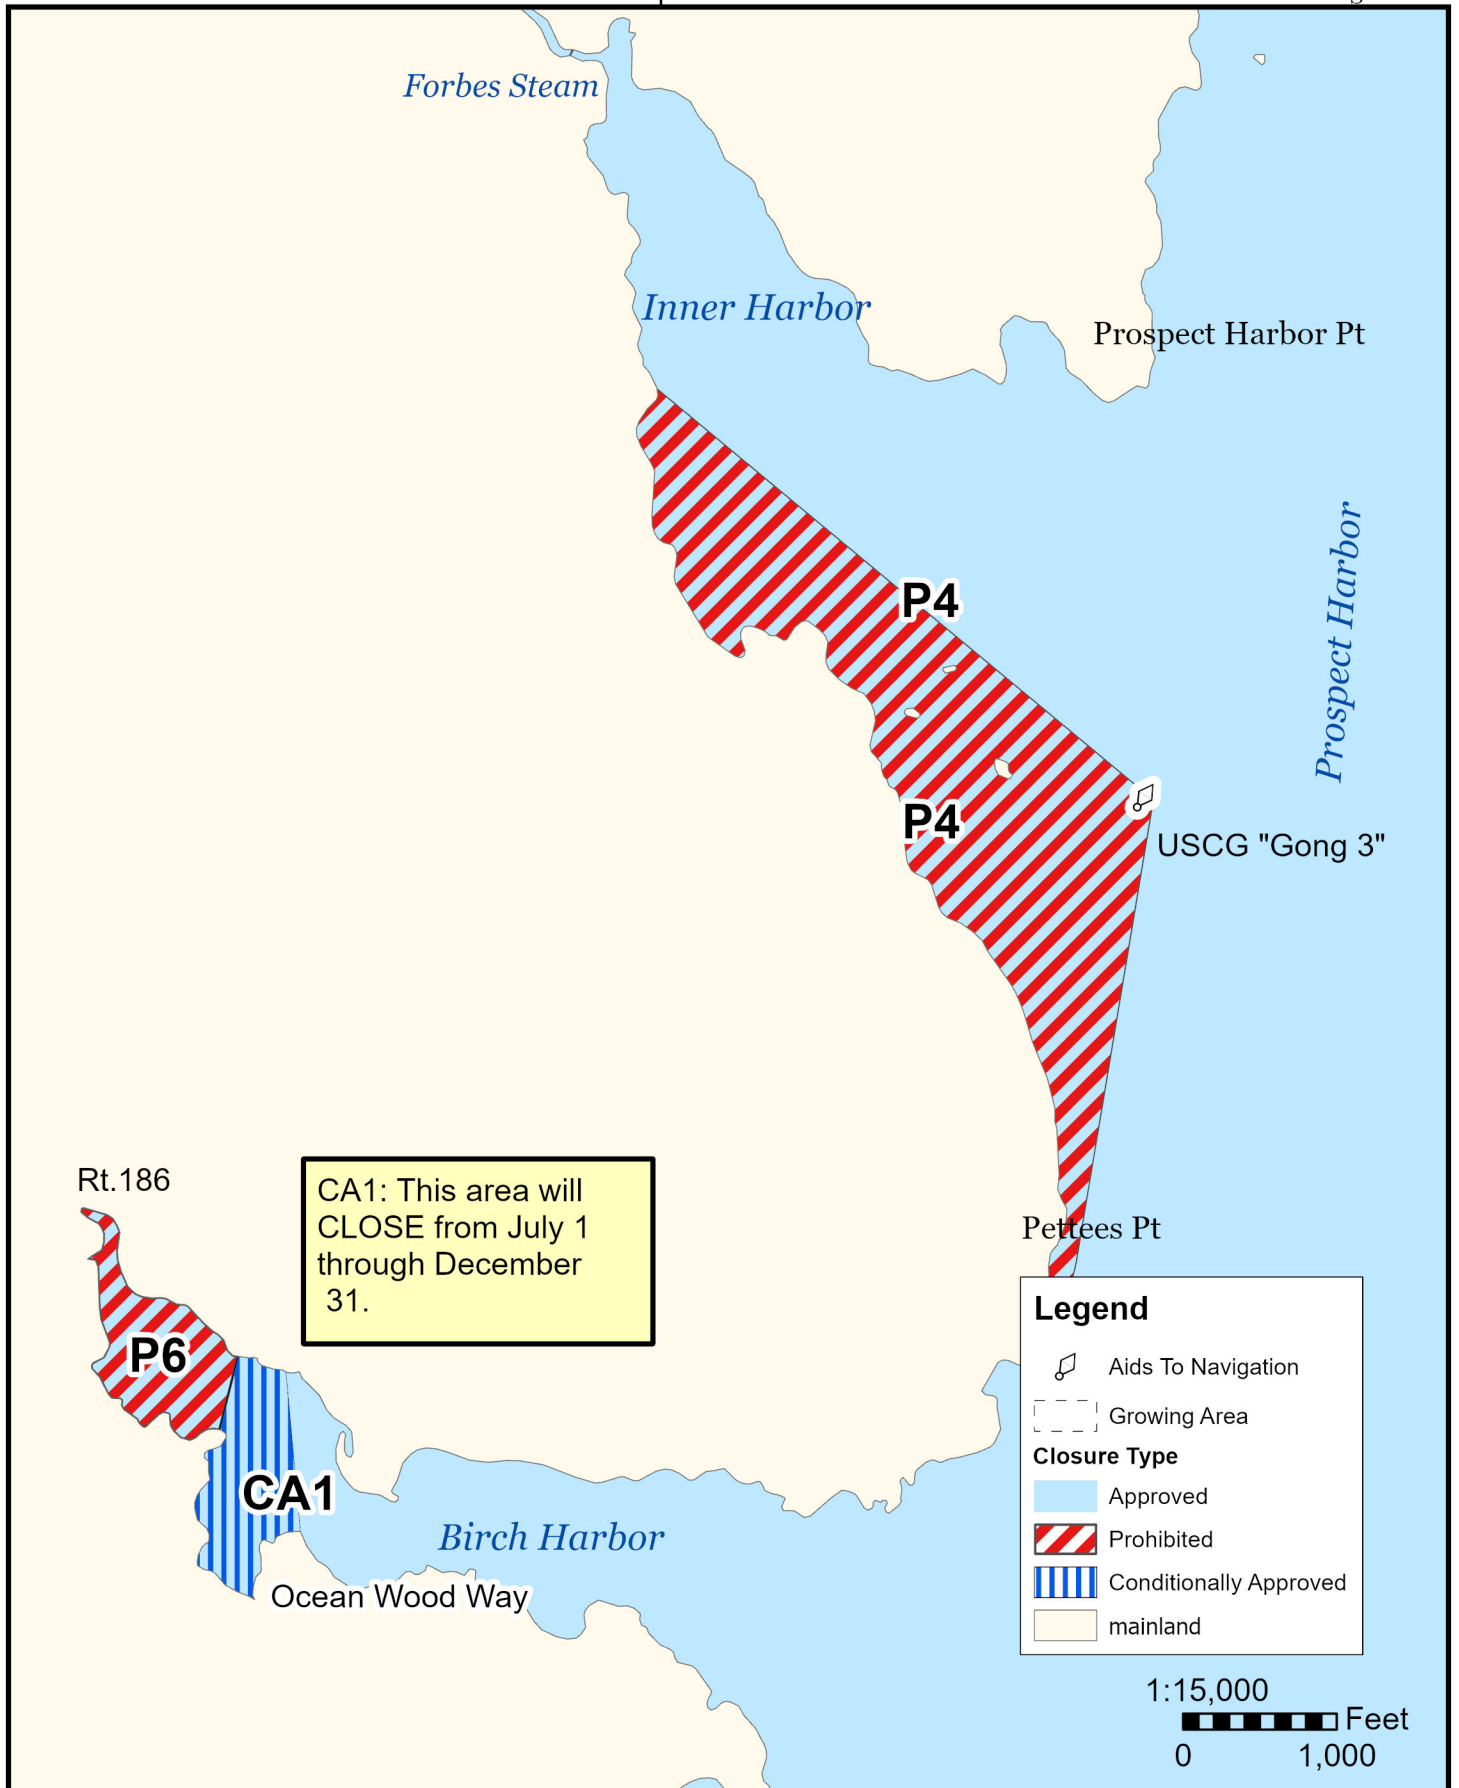

Maine Department of Marine Resources

Growing Area EJ, Insets A - D

May 2, 2025

Steuben, Gouldsboro, Corea, Prospect Harbor, Birch Harbor

This map is provided as a courtesy. Read the provided legal notice for closure details. Closures are not shown outside of the designated growing area. Maritime navigational aids are for reference only and are not suitable for maritime navigation.

Maine Department of Marine Resources

Growing Area EJ, Inset A

May 2, 2025

Steuben

This map is provided as a courtesy. Read the provided legal notice for closure details. Closures are not shown outside of the designated growing area. Maritime navigational aids are for reference only and are not suitable for maritime navigation.

Maine Department of Marine Resources

Growing Area EJ, Inset B

May 2, 2025

Corea

This map is provided as a courtesy. Read the provided legal notice for closure details. Closures are not shown outside of the designated growing area. Maritime navigational aids are for reference only and are not suitable for maritime navigation.

Maine Department of Marine Resources

Growing Area EJ, Inset C

Prospect Harbor

May 2, 2025

This map is provided as a courtesy, read the provided legal notice for closure details. Closures are not shown outside of the designated growing area. Any navigation aids shown are not suitable for maritime navigation.