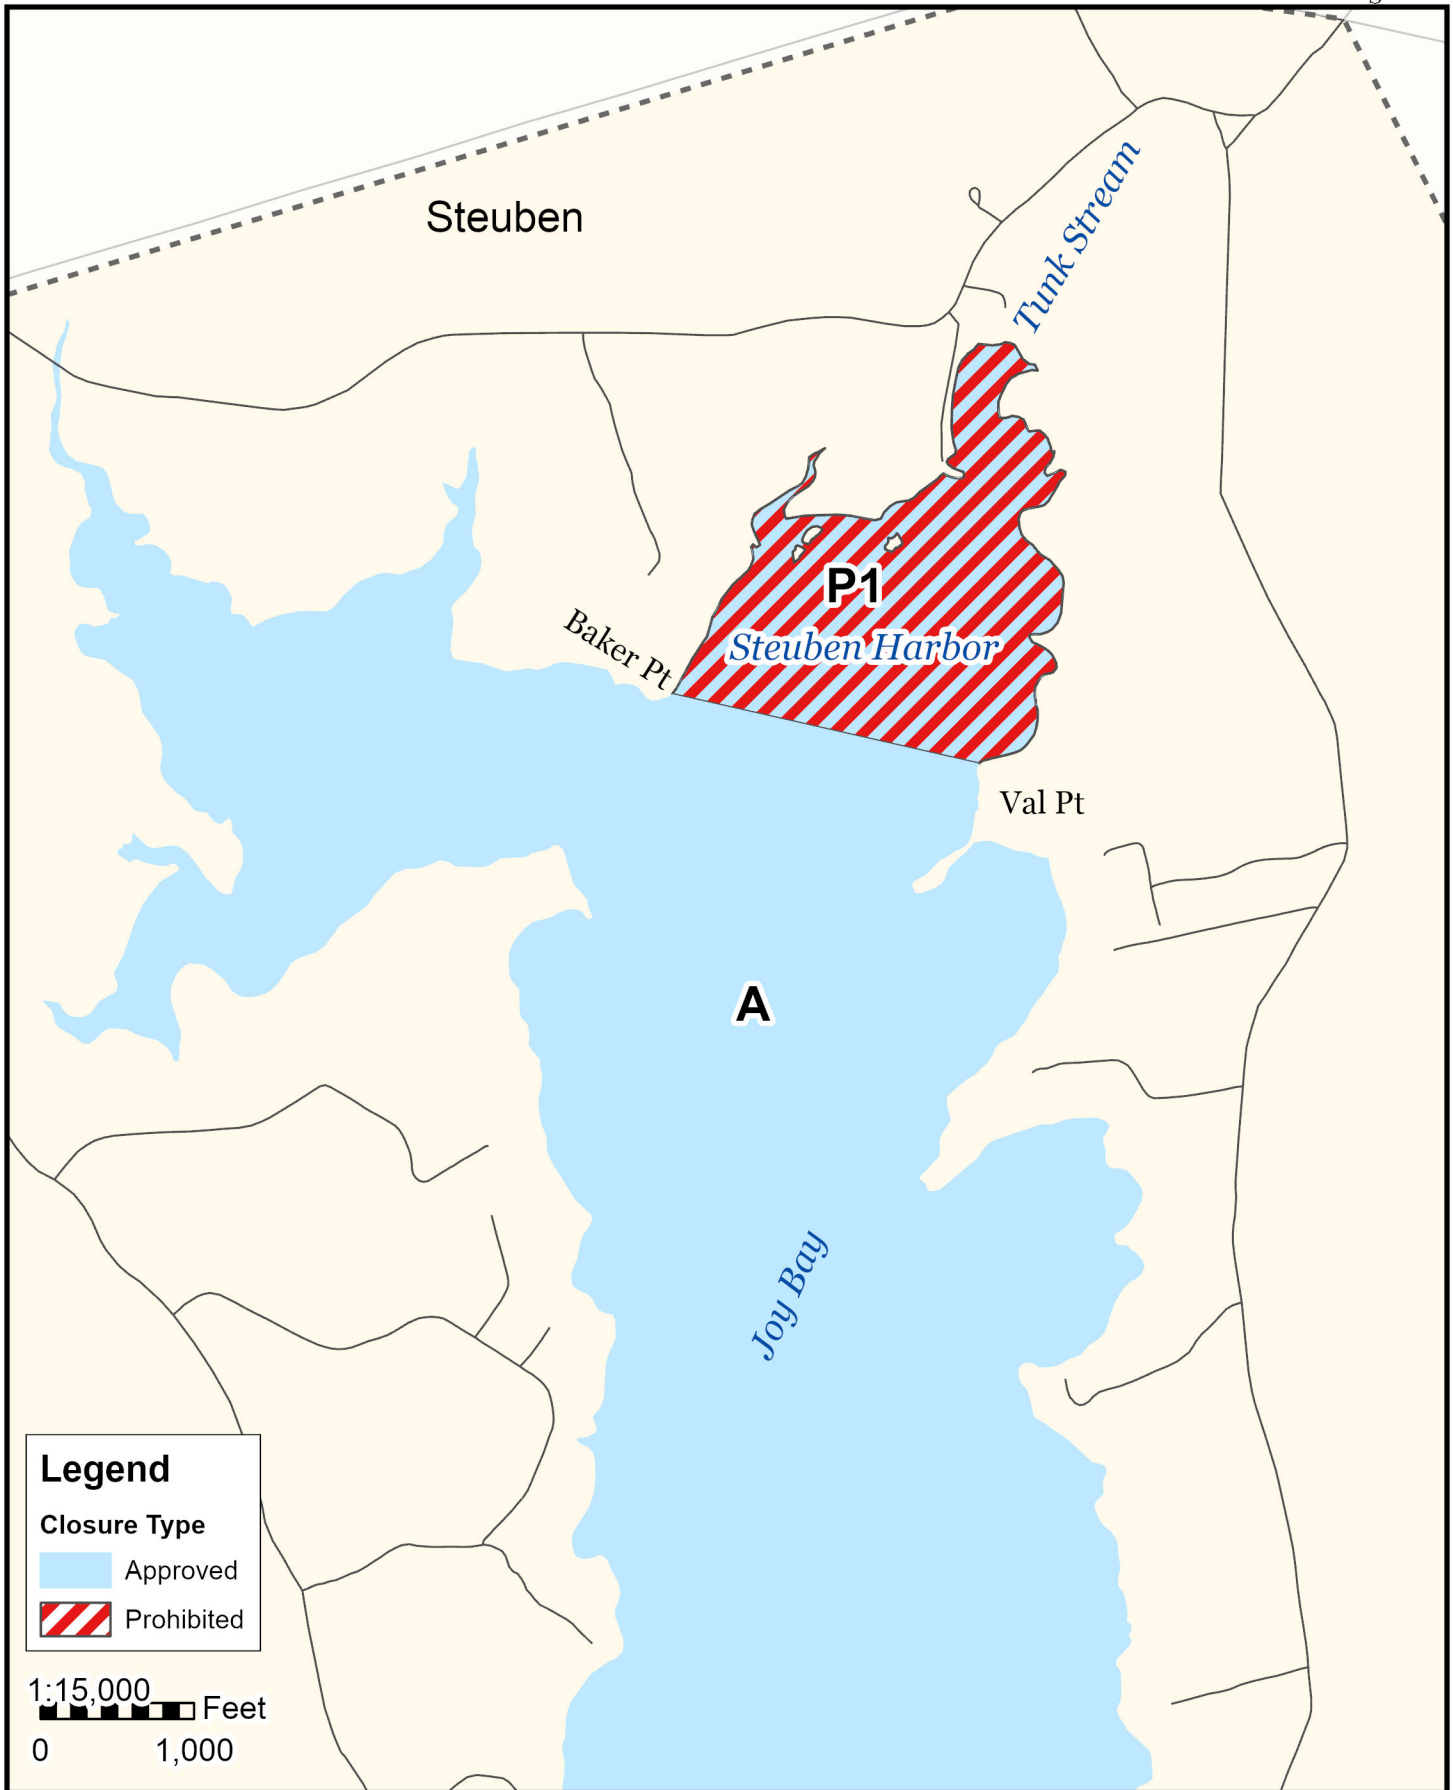

Maine Department of Marine Resources

Growing Area EJ, Insets A - D

May 2, 2025

Steuben, Gouldsboro, Corea, Prospect Harbor, Birch Harbor

This map is provided as a courtesy. Read the provided legal notice for closure details. Closures are not shown outside of the designated growing area. Maritime navigational aids are for reference only and are not suitable for maritime navigation.

Maine Department of Marine Resources

Growing Area EJ, Inset A

May 2, 2025

Steuben

This map is provided as a courtesy. Read the provided legal notice for closure details. Closures are not shown outside of the designated growing area. Maritime navigational aids are for reference only and are not suitable for maritime navigation.

Maine Department of Marine Resources

Growing Area EJ, Inset B

May 2, 2025

Corea

This map is provided as a courtesy. Read the provided legal notice for closure details. Closures are not shown outside of the designated growing area. Maritime navigational aids are for reference only and are not suitable for maritime navigation.

Maine Department of Marine Resources

Growing Area EJ, Inset C

Prospect Harbor

May 2, 2025

This map is provided as a courtesy, read the provided legal notice for closure details. Closures are not shown outside of the designated growing area. Any navigation aids shown are not suitable for maritime navigation.