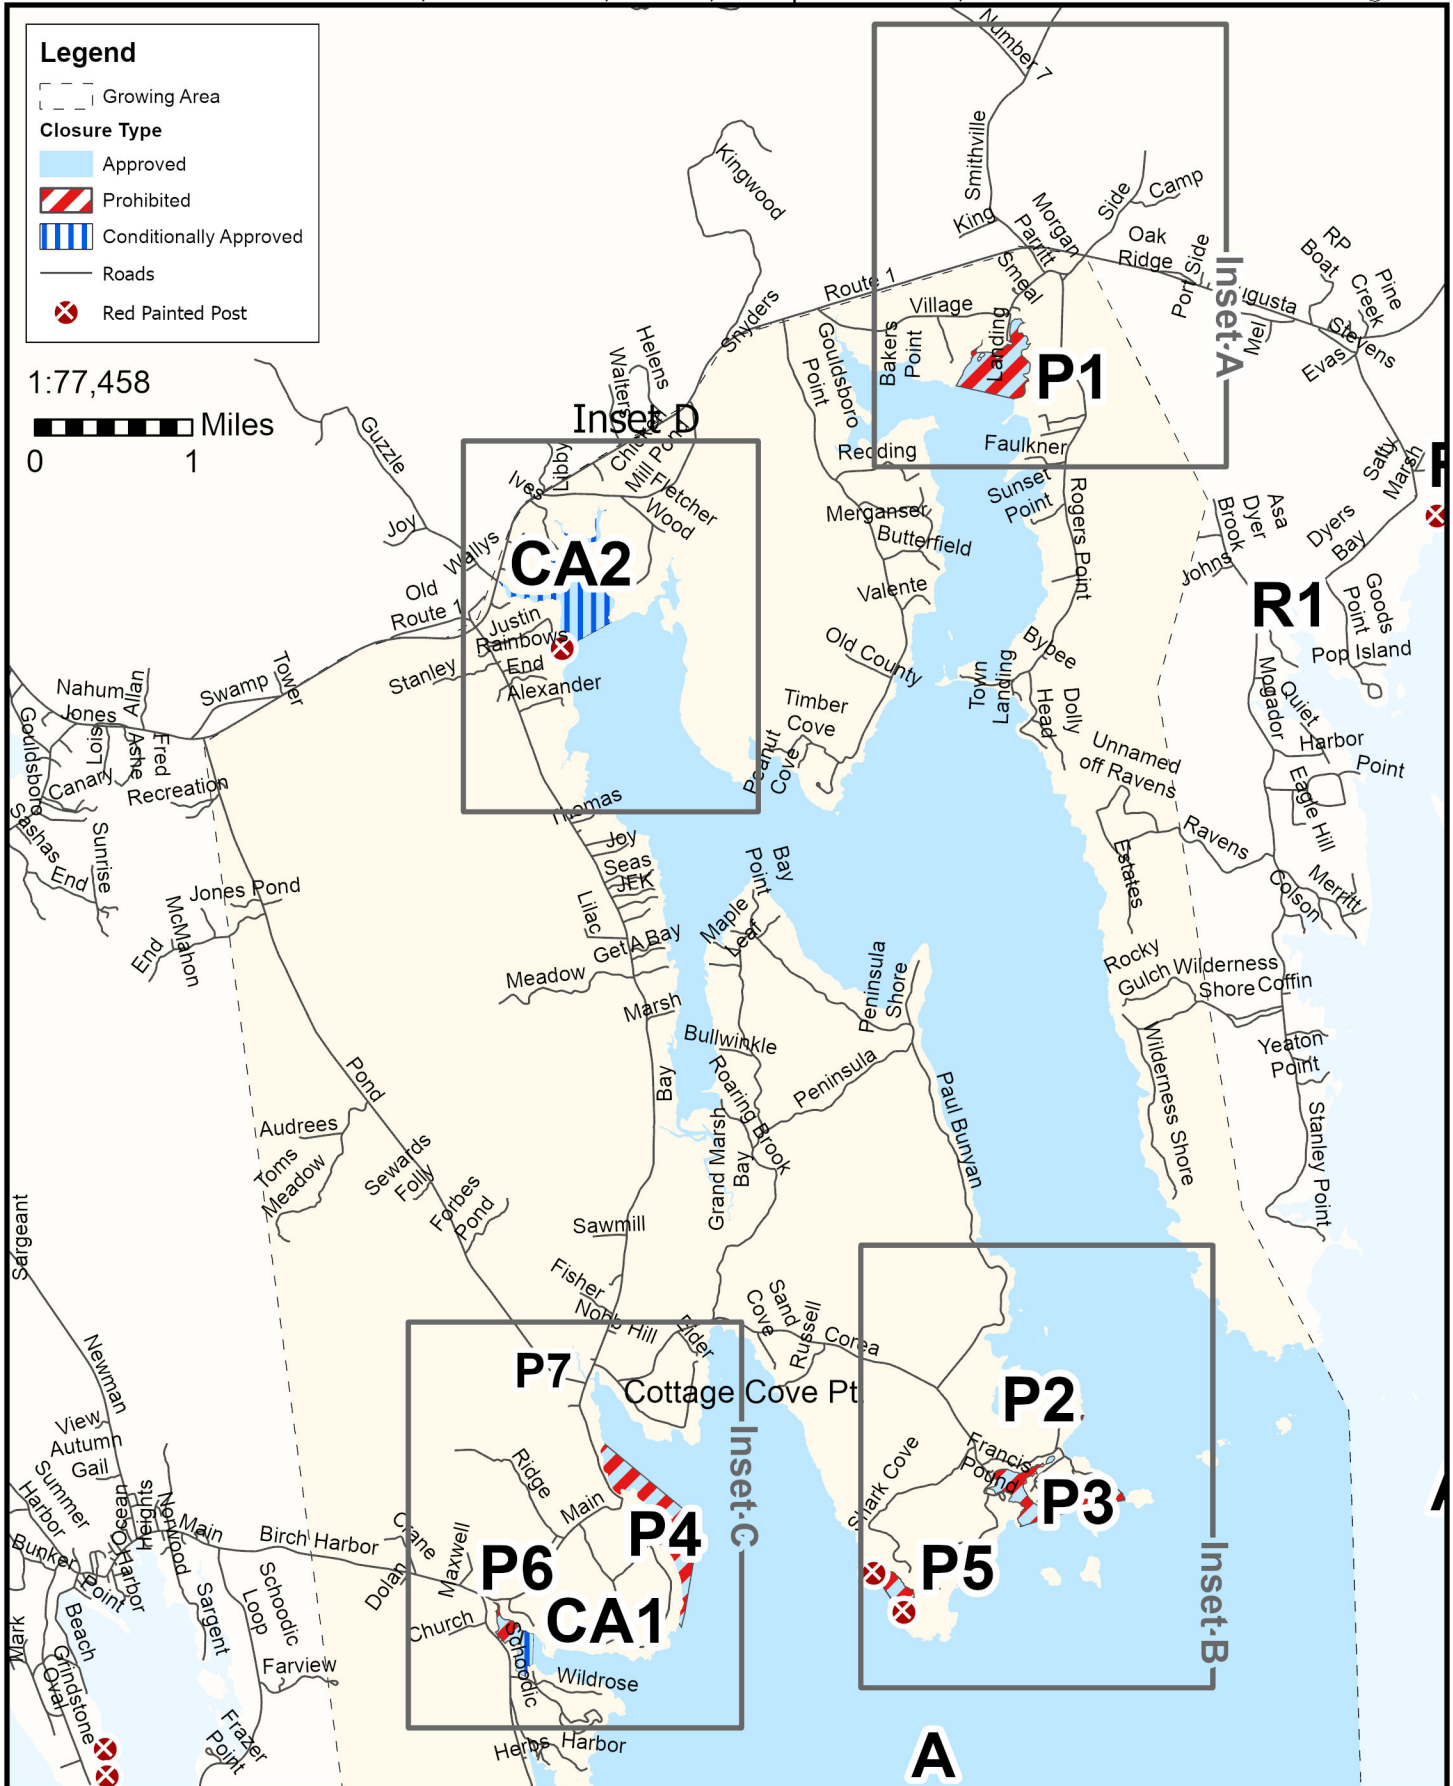

Maine Department of Marine Resources

Growing Area EJ, Insets A - D

May 2, 2025

Steuben, Gouldsboro, Corea, Prospect Harbor, Birch Harbor

This map is provided as a courtesy. Read the provided legal notice for closure details. Closures are not shown outside of the designated growing area. Maritime navigational aids are for reference only and are not suitable for maritime navigation.

Maine Department of Marine Resources

Growing Area EJ, Inset A

May 2, 2025

Steuben

This map is provided as a courtesy. Read the provided legal notice for closure details. Closures are not shown outside of the designated growing area. Maritime navigational aids are for reference only and are not suitable for maritime navigation.

Maine Department of Marine Resources

Growing Area EJ, Inset B

May 2, 2025

Corea

This map is provided as a courtesy. Read the provided legal notice for closure details. Closures are not shown outside of the designated growing area. Maritime navigational aids are for reference only and are not suitable for maritime navigation.

Maine Department of Marine Resources

Growing Area EJ, Inset C

Prospect Harbor

May 2, 2025

This map is provided as a courtesy, read the provided legal notice for closure details. Closures are not shown outside of the designated growing area. Any navigation aids shown are not suitable for maritime navigation.