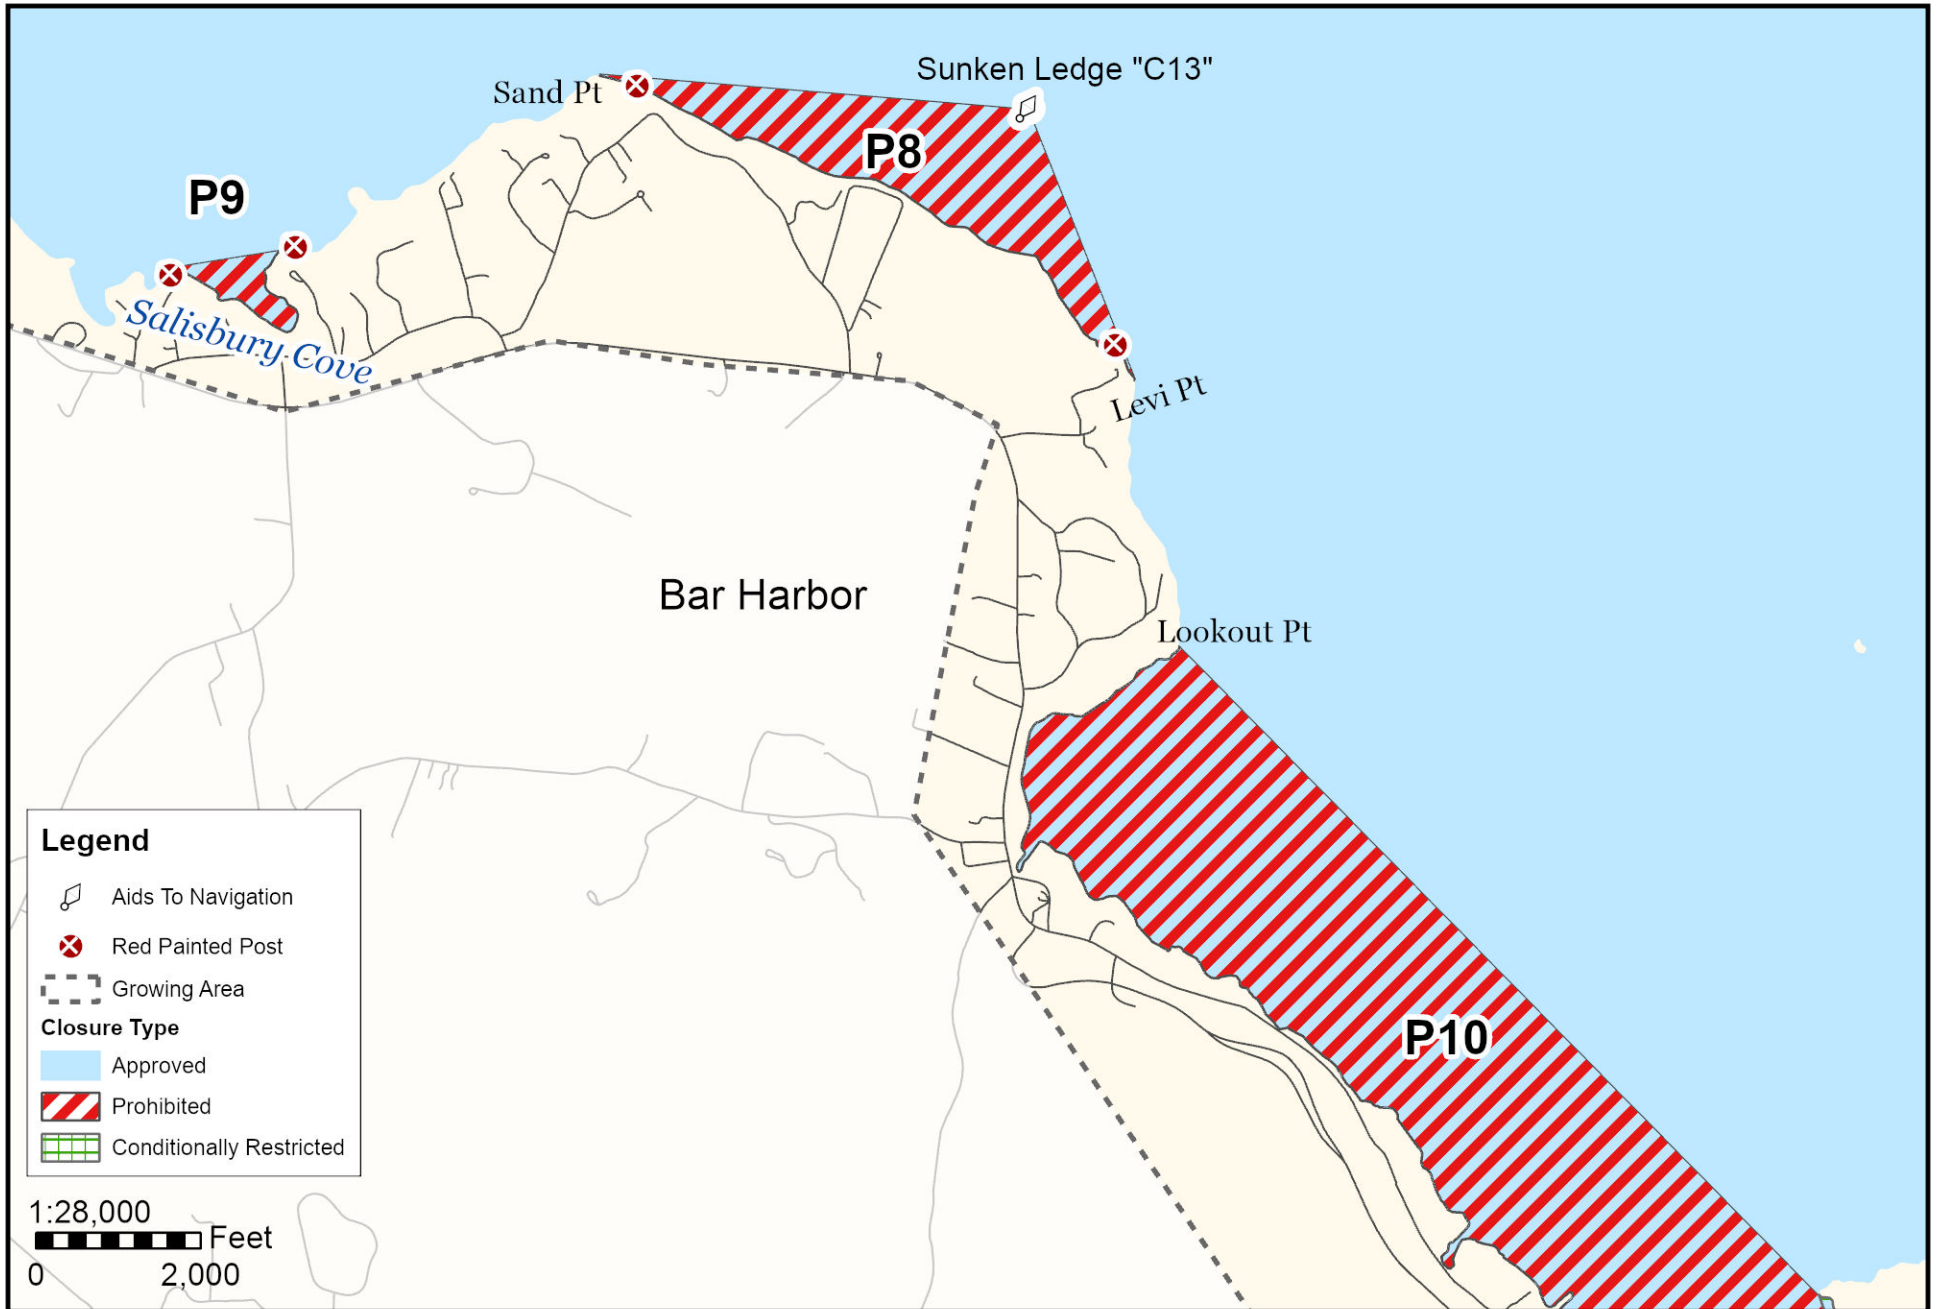

Maine Department of Marine Resources

Growing Area EI, Inset B

Hancock, Lamoine

September 3, 2024

This map is provided as a courtesy. Read the provided legal notice for closure details. Closures are not shown outside of the designated growing area. Maritime navigational aids are for reference only and are not suitable for maritime navigation.

Maine Department of Marine Resources

Growing Area EI, Inset D

Bar Harbor

September 3, 2024

This map is provided as a courtesy, read the provided legal notice for closure details. Closures are not shown outside of the designated growing area. Any navigation aids shown are not suitable for maritime navigation.

Maine Department of Marine Resources

Growing Area EI, Inset C

Bar Harbor

September 3, 2024

This map is provided as a courtesy, read the provided legal notice for closure details. Closures are not shown outside of the designated growing area. Any navigation aids shown are not suitable for maritime navigation.

Maine Department of Marine Resources

Growing Area EI, Inset E

Winter Harbor

September 3, 2024

This map is provided as a courtesy. Read the provided legal notice for closure details. Closures are not shown outside of the designated growing area. Maritime navigational aids are for reference only and are not suitable for maritime navigation.