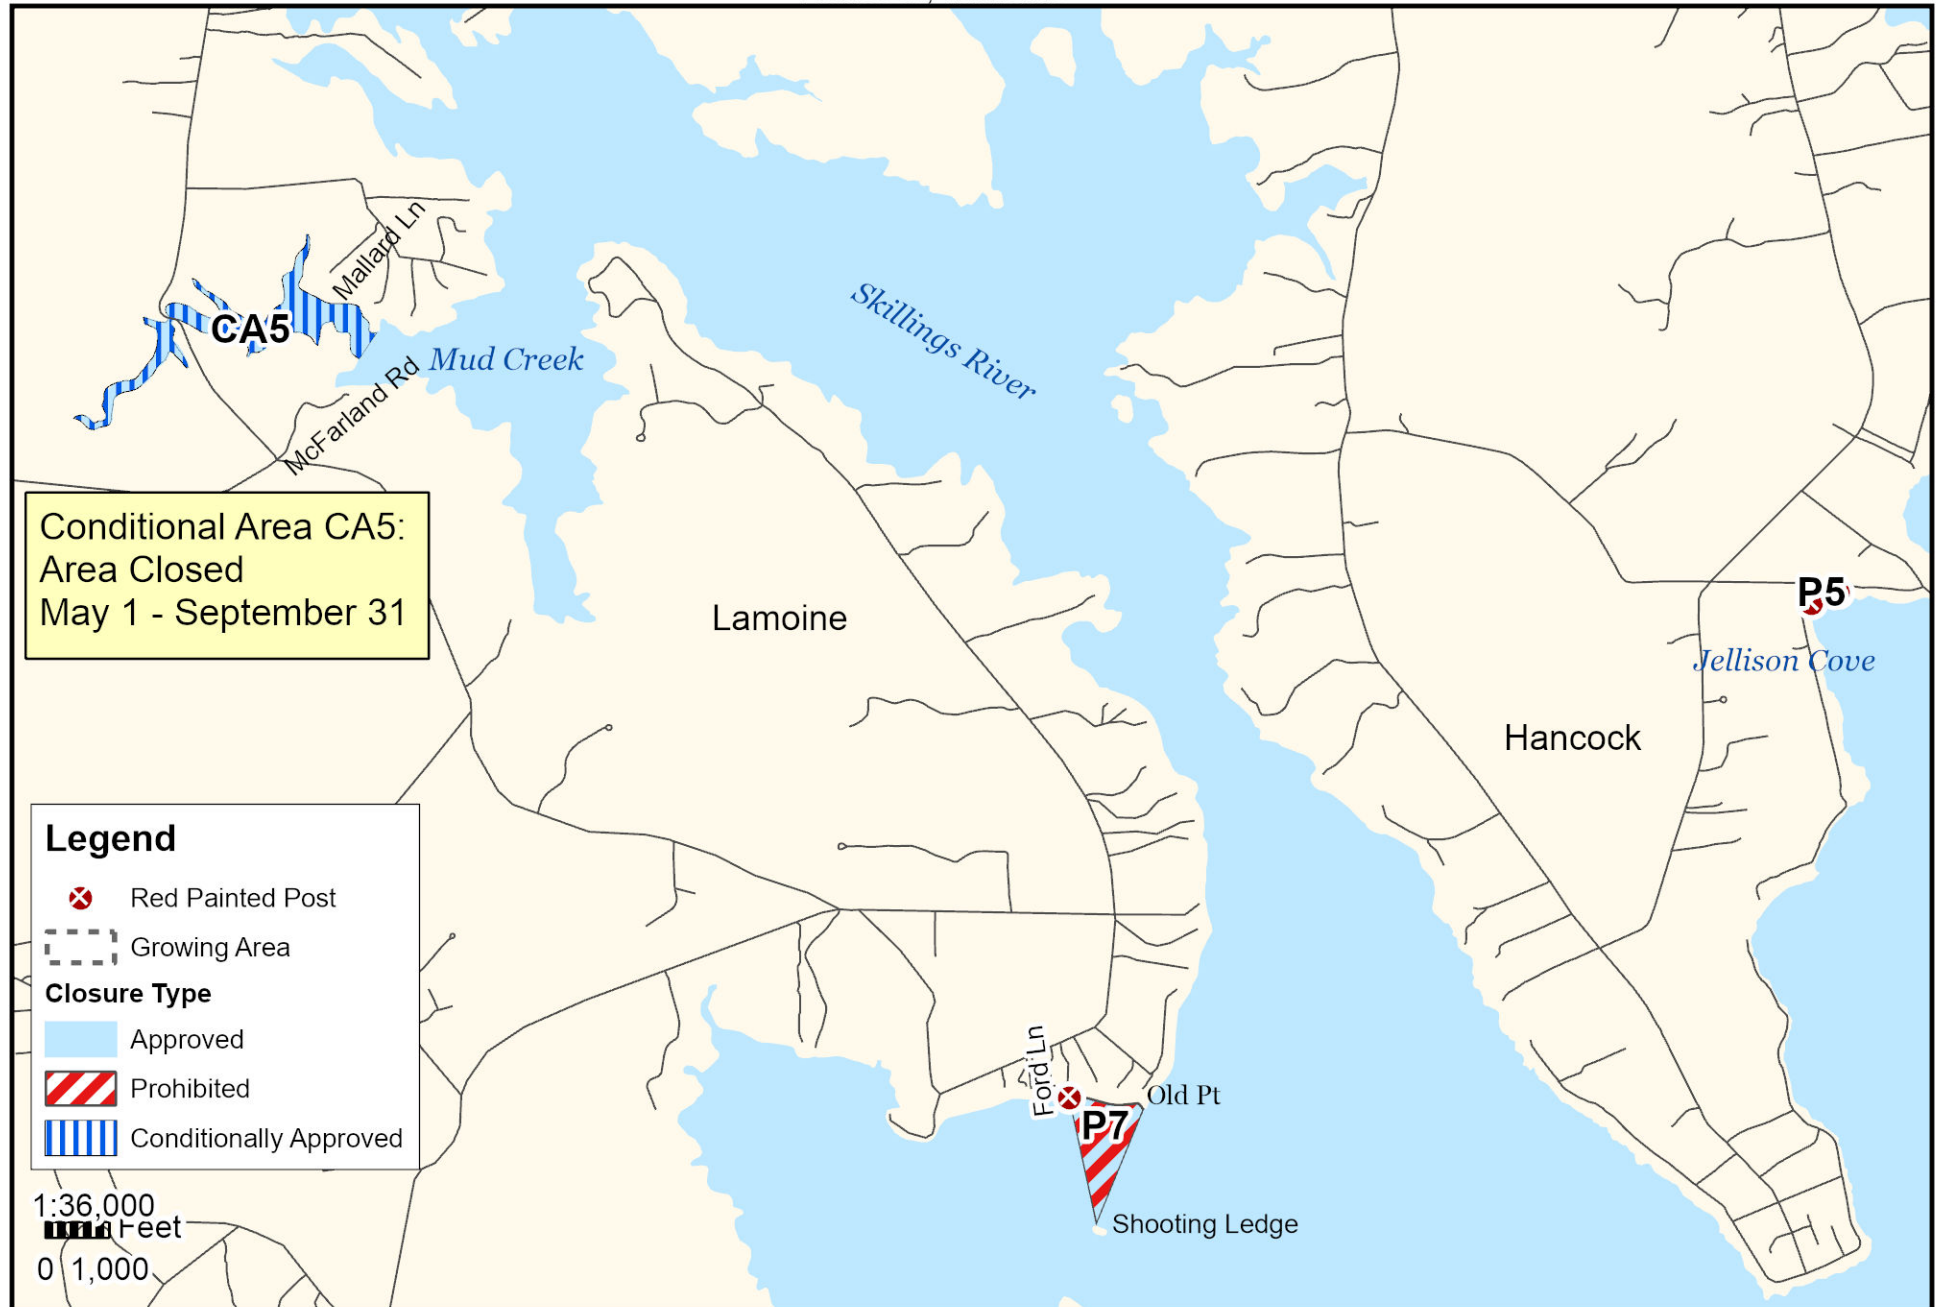

Maine Department of Marine Resources

Growing Area EI

September 3, 2024

Bar Harbor, Franklin, Hancock, Lamoine, Sorrento

This map is provided as a courtesy. Read the provided legal notice for closure details. Closures are not shown outside of the designated growing area. Maritime navigational aids are for reference only and are not suitable for maritime navigation.

Maine Department of Marine Resources

Growing Area EI, Inset A

Franklin, Hancock, Sullivan

September 3, 2024

This map is provided as a courtesy. Read the provided legal notice for closure details. Closures are not shown outside of the designated growing area. Maritime navigational aids are for reference only and are not suitable for maritime navigation.

Maine Department of Marine Resources

Growing Area EI, Inset B

Hancock, Lamoine

September 3, 2024

This map is provided as a courtesy. Read the provided legal notice for closure details. Closures are not shown outside of the designated growing area. Maritime navigational aids are for reference only and are not suitable for maritime navigation.

Maine Department of Marine Resources

Growing Area EI, Inset D

Bar Harbor

September 3, 2024

This map is provided as a courtesy, read the provided legal notice for closure details. Closures are not shown outside of the designated growing area. Any navigation aids shown are not suitable for maritime navigation.