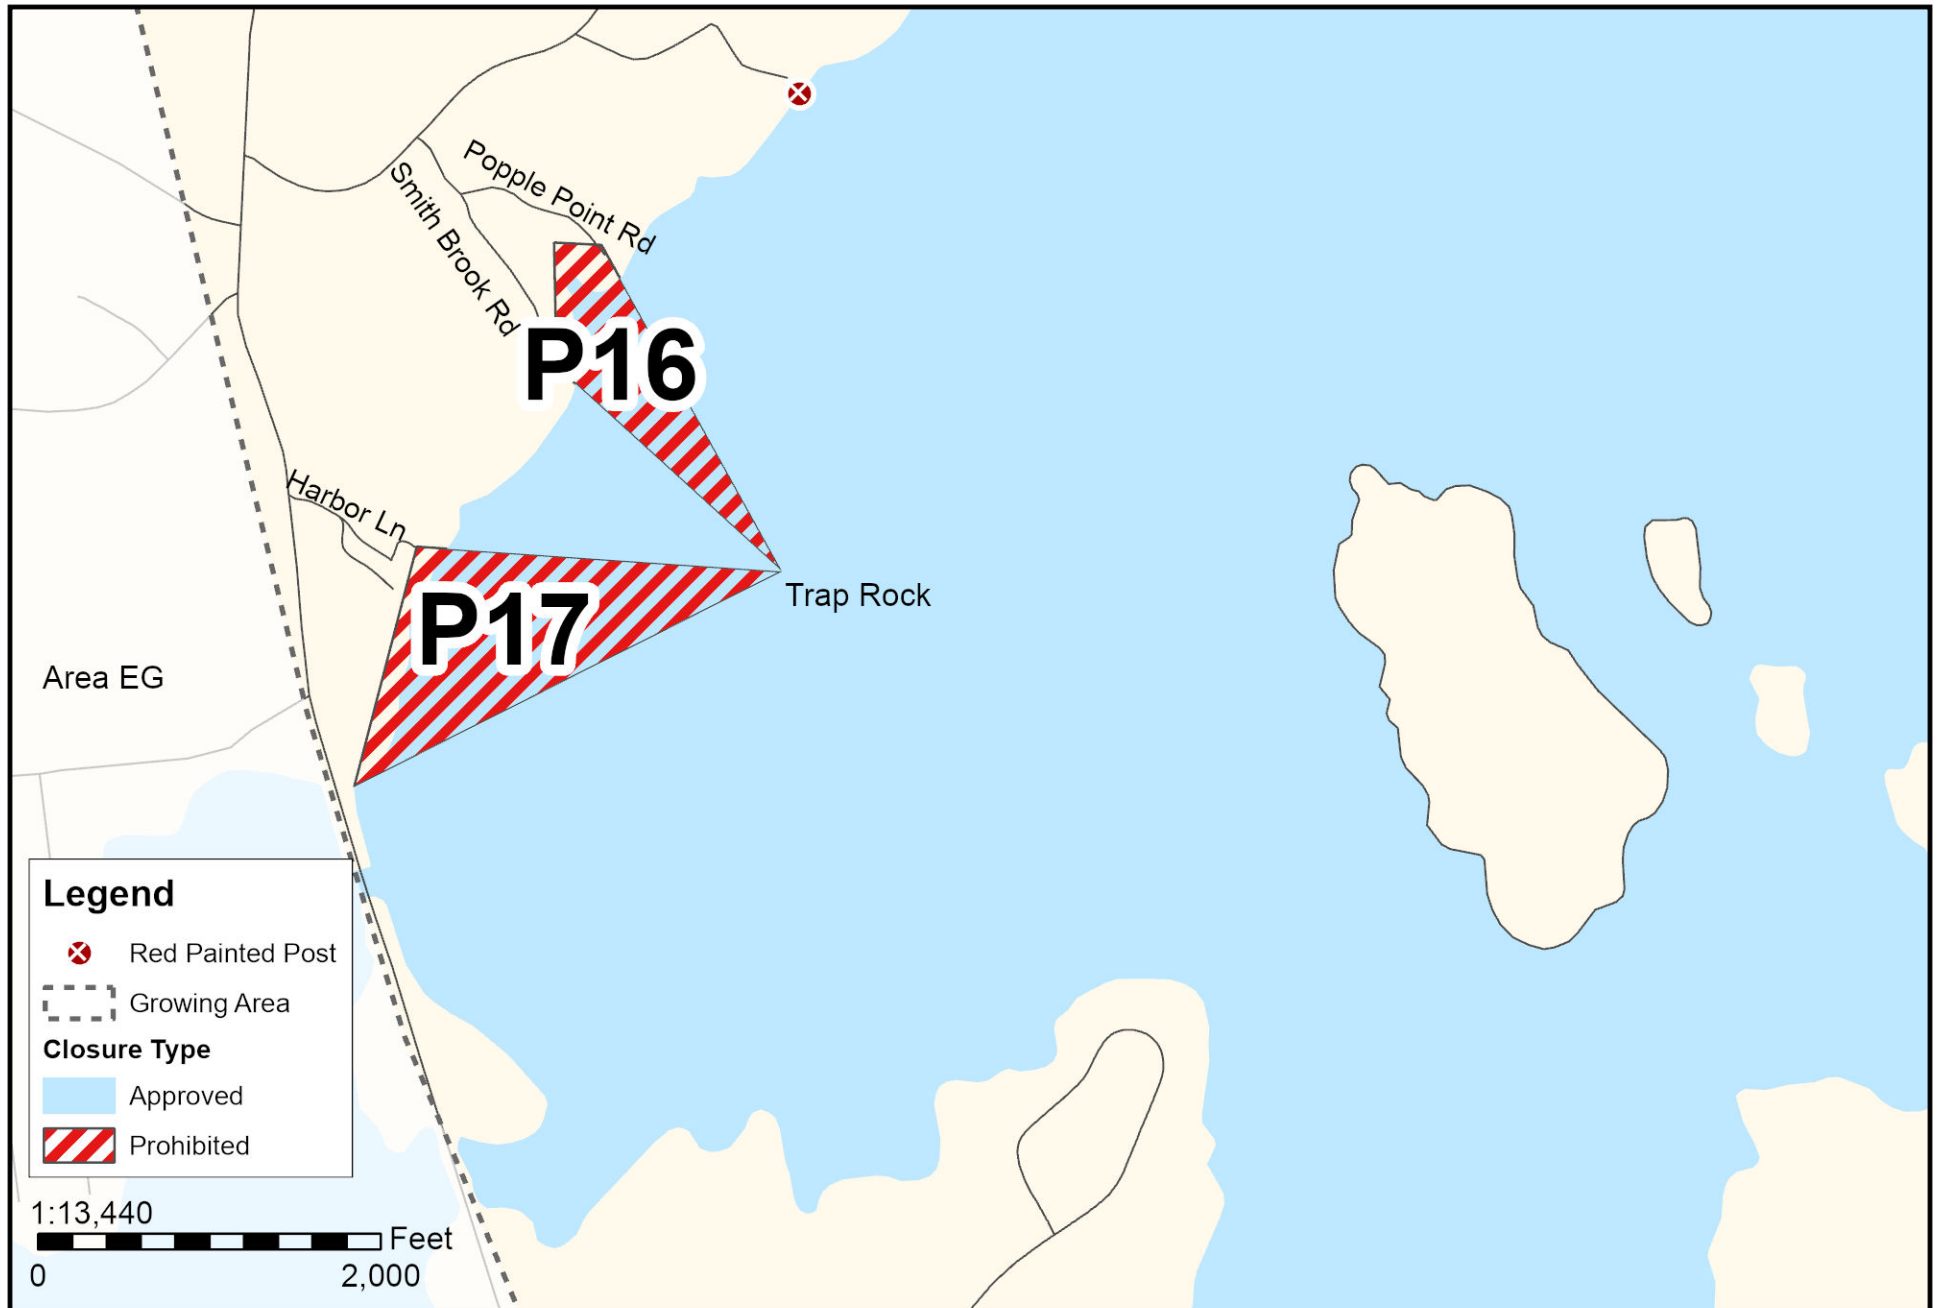

Maine Department of Marine Resources

Growing Area EI, Inset C

Bar Harbor

September 3, 2024

This map is provided as a courtesy, read the provided legal notice for closure details. Closures are not shown outside of the designated growing area. Any navigation aids shown are not suitable for maritime navigation.

Maine Department of Marine Resources

Growing Area EI, Inset E

Winter Harbor

September 3, 2024

This map is provided as a courtesy. Read the provided legal notice for closure details. Closures are not shown outside of the designated growing area. Maritime navigational aids are for reference only and are not suitable for maritime navigation.

Maine Department of Marine Resources

Growing Area EI, Inset F
Sorrento

September 3, 2024

This map is provided as a courtesy. Read the provided legal notice for closure details. Closures are not shown outside of the designated growing area. Maritime navigational aids are for reference only and are not suitable for maritime navigation.

Maine Department of Marine Resources

Growing Area EI, Inset G

Trenton

September 3, 2024

This map is provided as a courtesy, read the provided legal notice for closure details. Closures are not shown outside of the designated growing area. Any navigation aids shown are not suitable for maritime navigation.