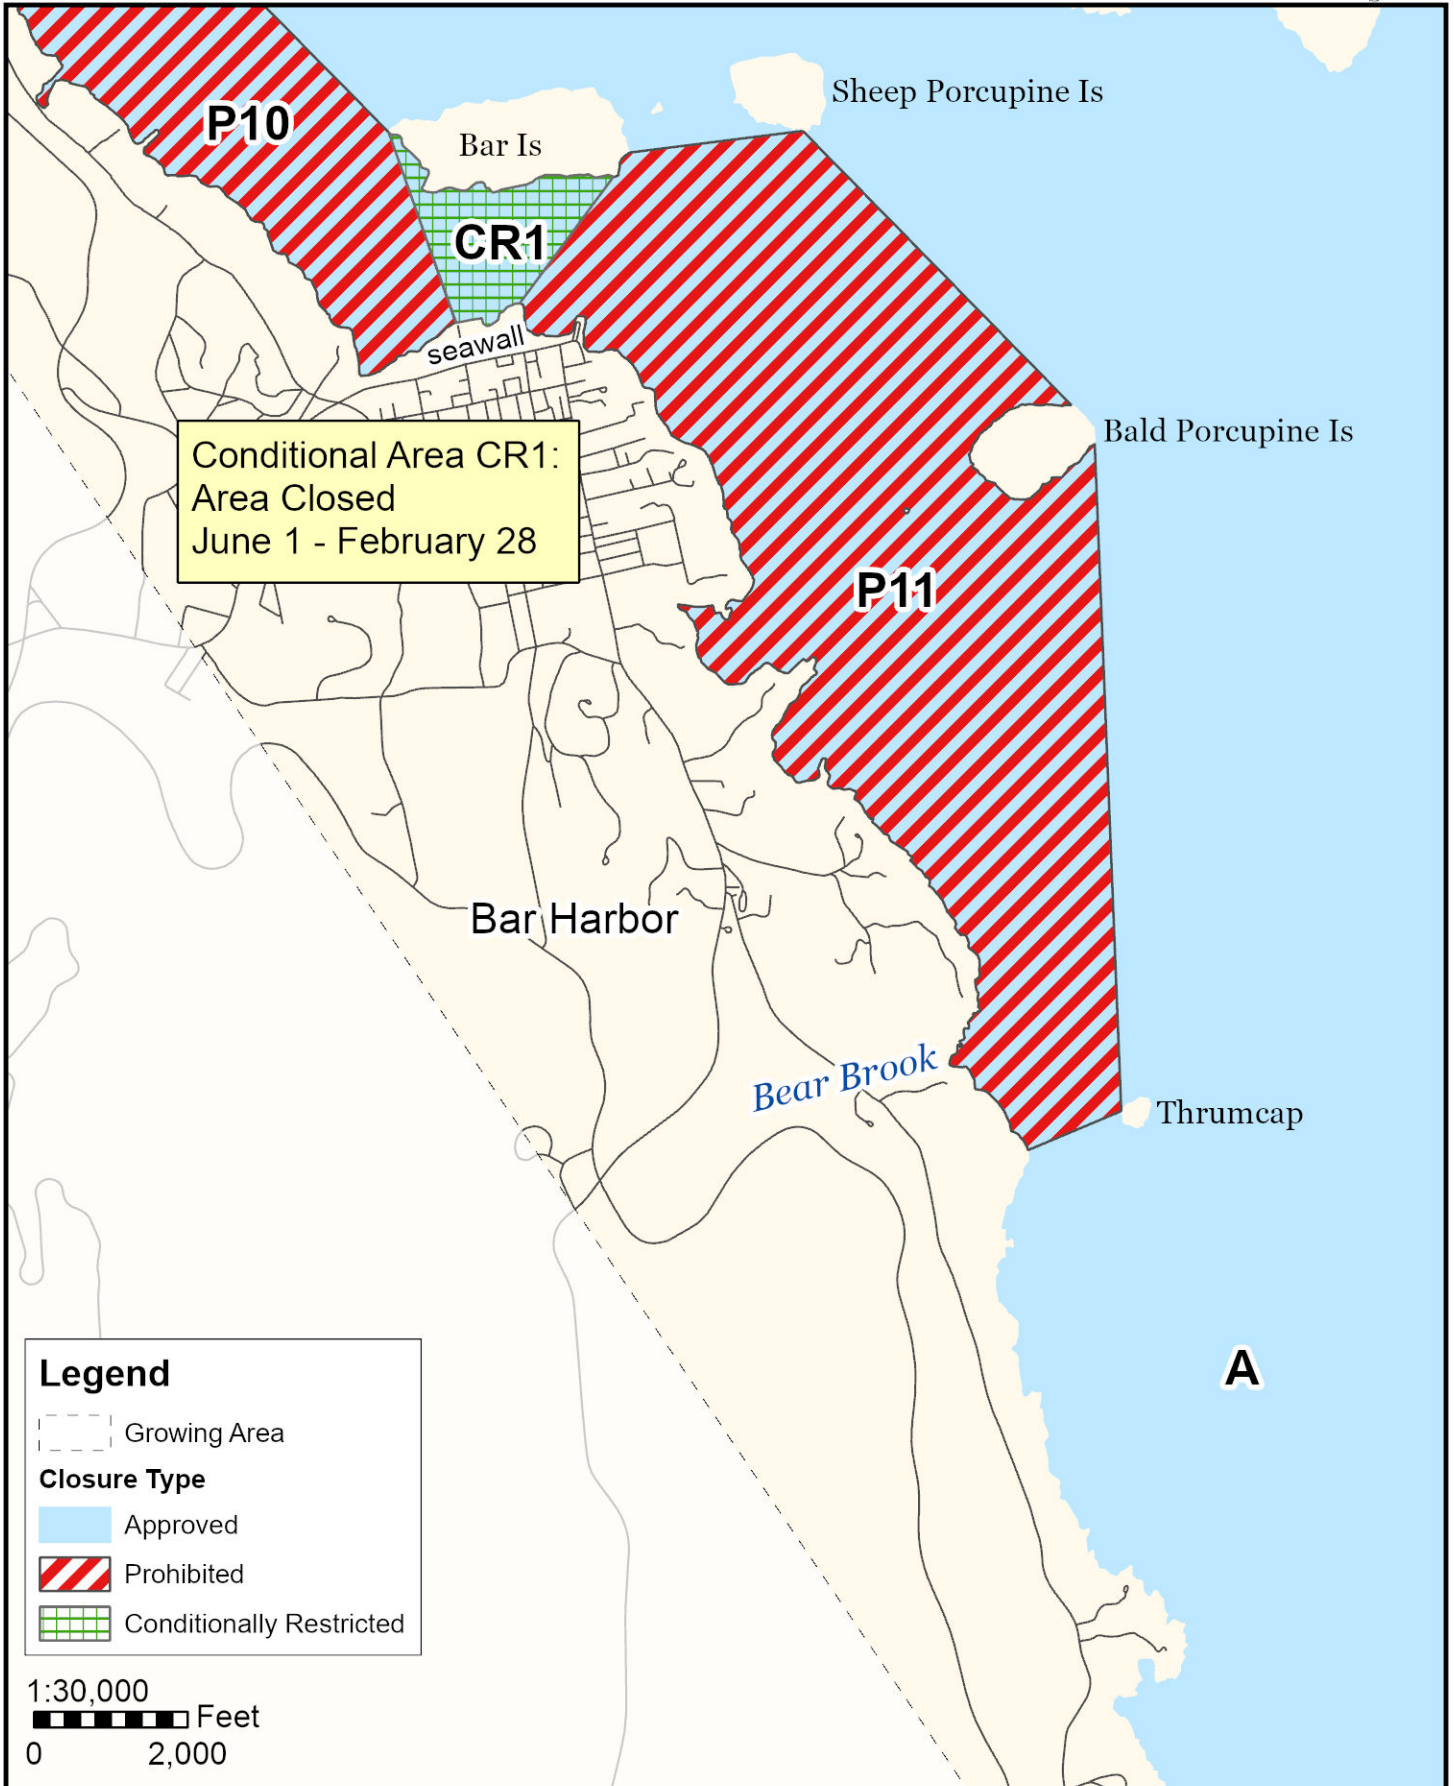

Maine Department of Marine Resources

Growing Area EI, Inset A

Franklin, Hancock, Sullivan

September 3, 2024

This map is provided as a courtesy. Read the provided legal notice for closure details. Closures are not shown outside of the designated growing area. Maritime navigational aids are for reference only and are not suitable for maritime navigation.

Maine Department of Marine Resources

Growing Area EI, Inset B

Hancock, Lamoine

September 3, 2024

This map is provided as a courtesy. Read the provided legal notice for closure details. Closures are not shown outside of the designated growing area. Maritime navigational aids are for reference only and are not suitable for maritime navigation.

Maine Department of Marine Resources

Growing Area EI, Inset D

Bar Harbor

September 3, 2024

This map is provided as a courtesy, read the provided legal notice for closure details. Closures are not shown outside of the designated growing area. Any navigation aids shown are not suitable for maritime navigation.

Maine Department of Marine Resources

Growing Area EI, Inset C

Bar Harbor

September 3, 2024

This map is provided as a courtesy, read the provided legal notice for closure details. Closures are not shown outside of the designated growing area. Any navigation aids shown are not suitable for maritime navigation.