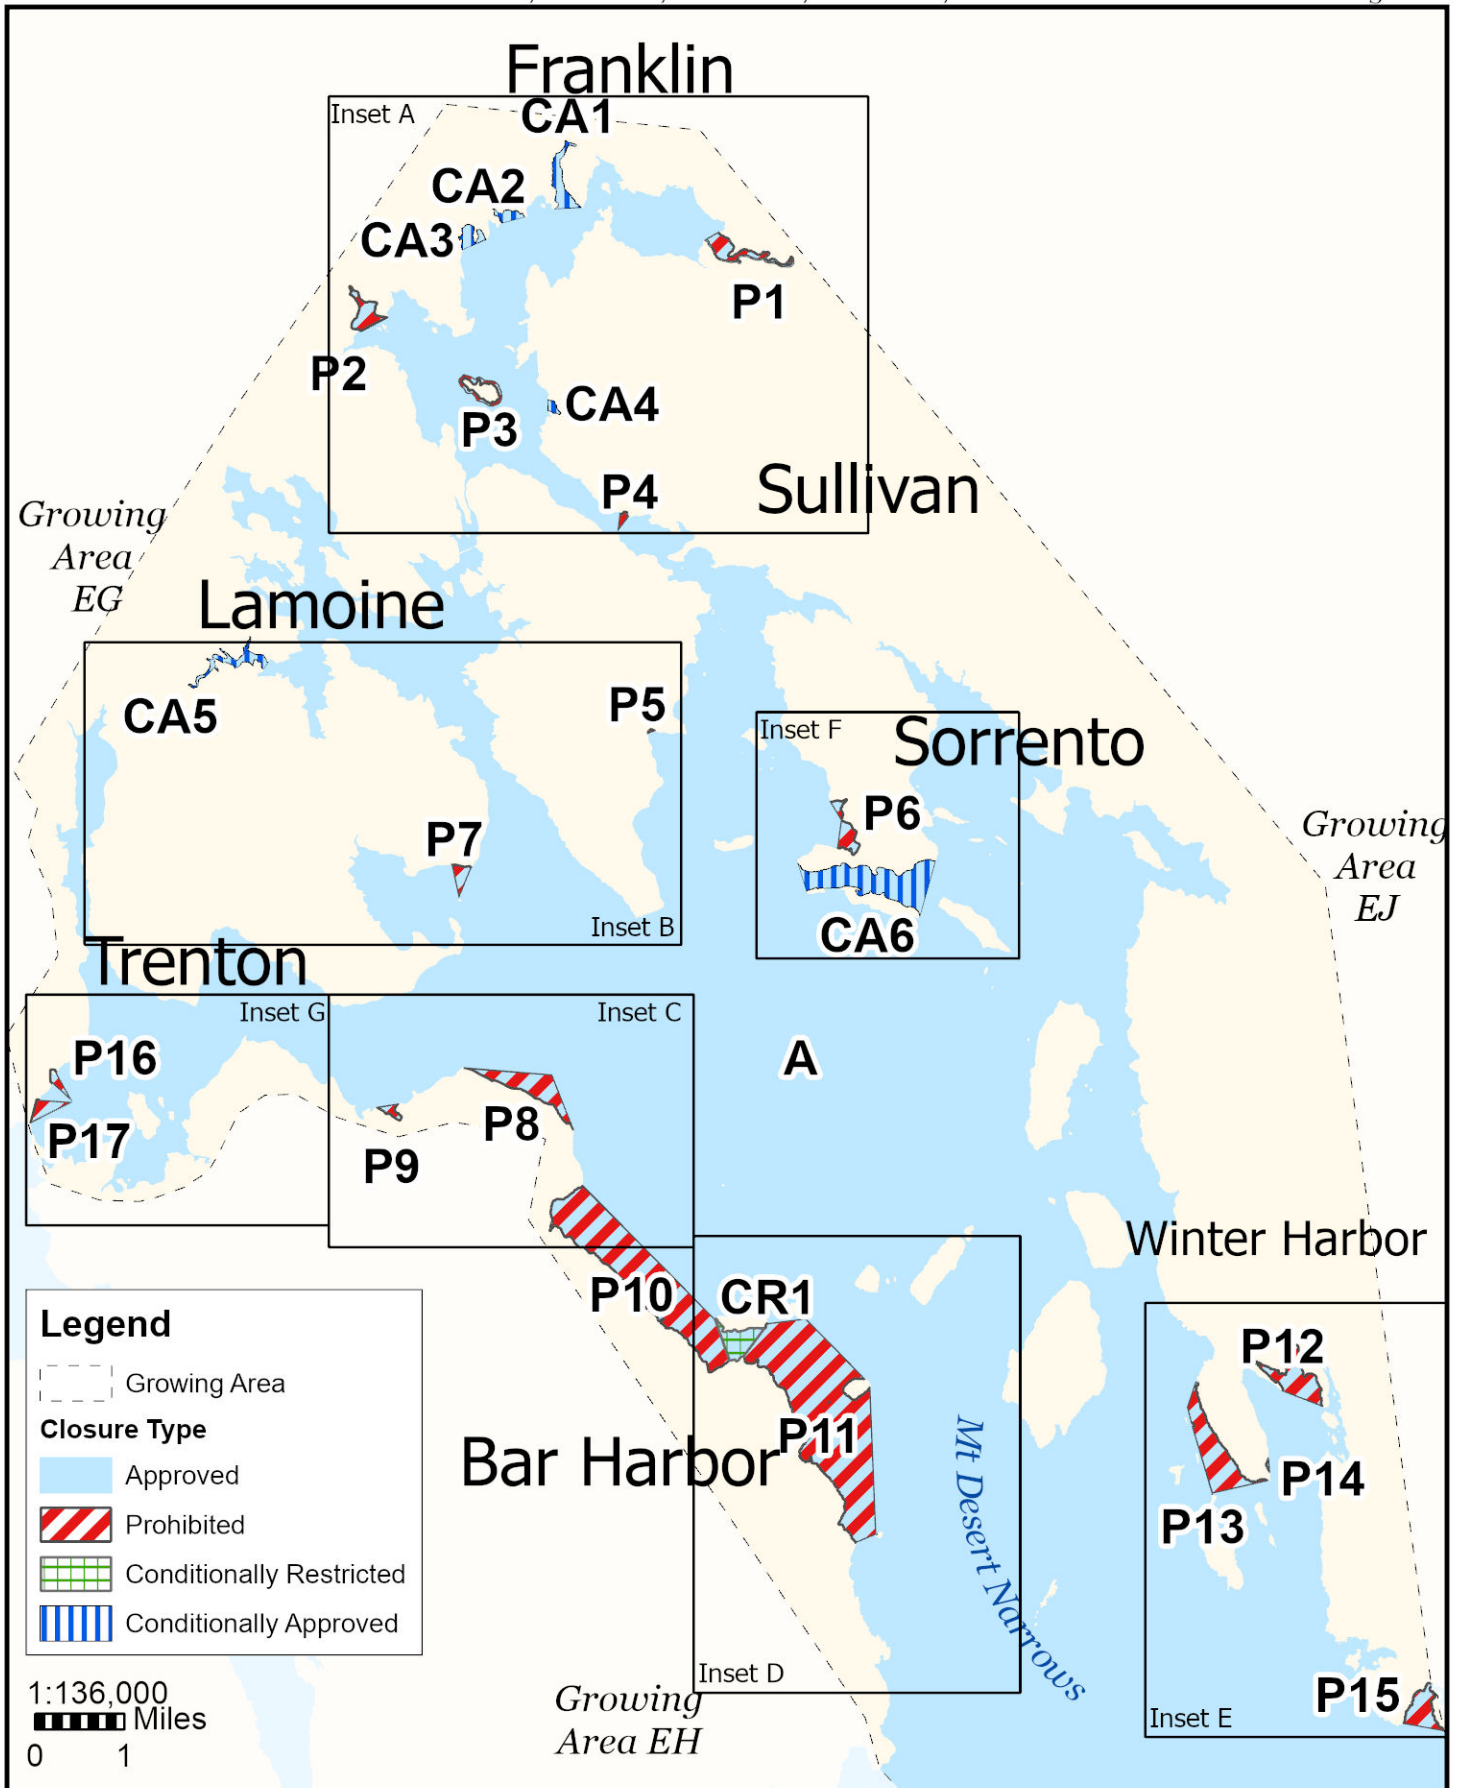

Maine Department of Marine Resources

Growing Area EI

September 3, 2024

Bar Harbor, Franklin, Hancock, Lamoine, Sorrento

This map is provided as a courtesy. Read the provided legal notice for closure details. Closures are not shown outside of the designated growing area. Maritime navigational aids are for reference only and are not suitable for maritime navigation.

Maine Department of Marine Resources

Growing Area EI, Inset A

Franklin, Hancock, Sullivan

September 3, 2024

This map is provided as a courtesy. Read the provided legal notice for closure details. Closures are not shown outside of the designated growing area. Maritime navigational aids are for reference only and are not suitable for maritime navigation.

Maine Department of Marine Resources

Growing Area EI, Inset B

Hancock, Lamoine

September 3, 2024

This map is provided as a courtesy. Read the provided legal notice for closure details. Closures are not shown outside of the designated growing area. Maritime navigational aids are for reference only and are not suitable for maritime navigation.

Maine Department of Marine Resources

Growing Area EI, Inset D

Bar Harbor

September 3, 2024

This map is provided as a courtesy, read the provided legal notice for closure details. Closures are not shown outside of the designated growing area. Any navigation aids shown are not suitable for maritime navigation.