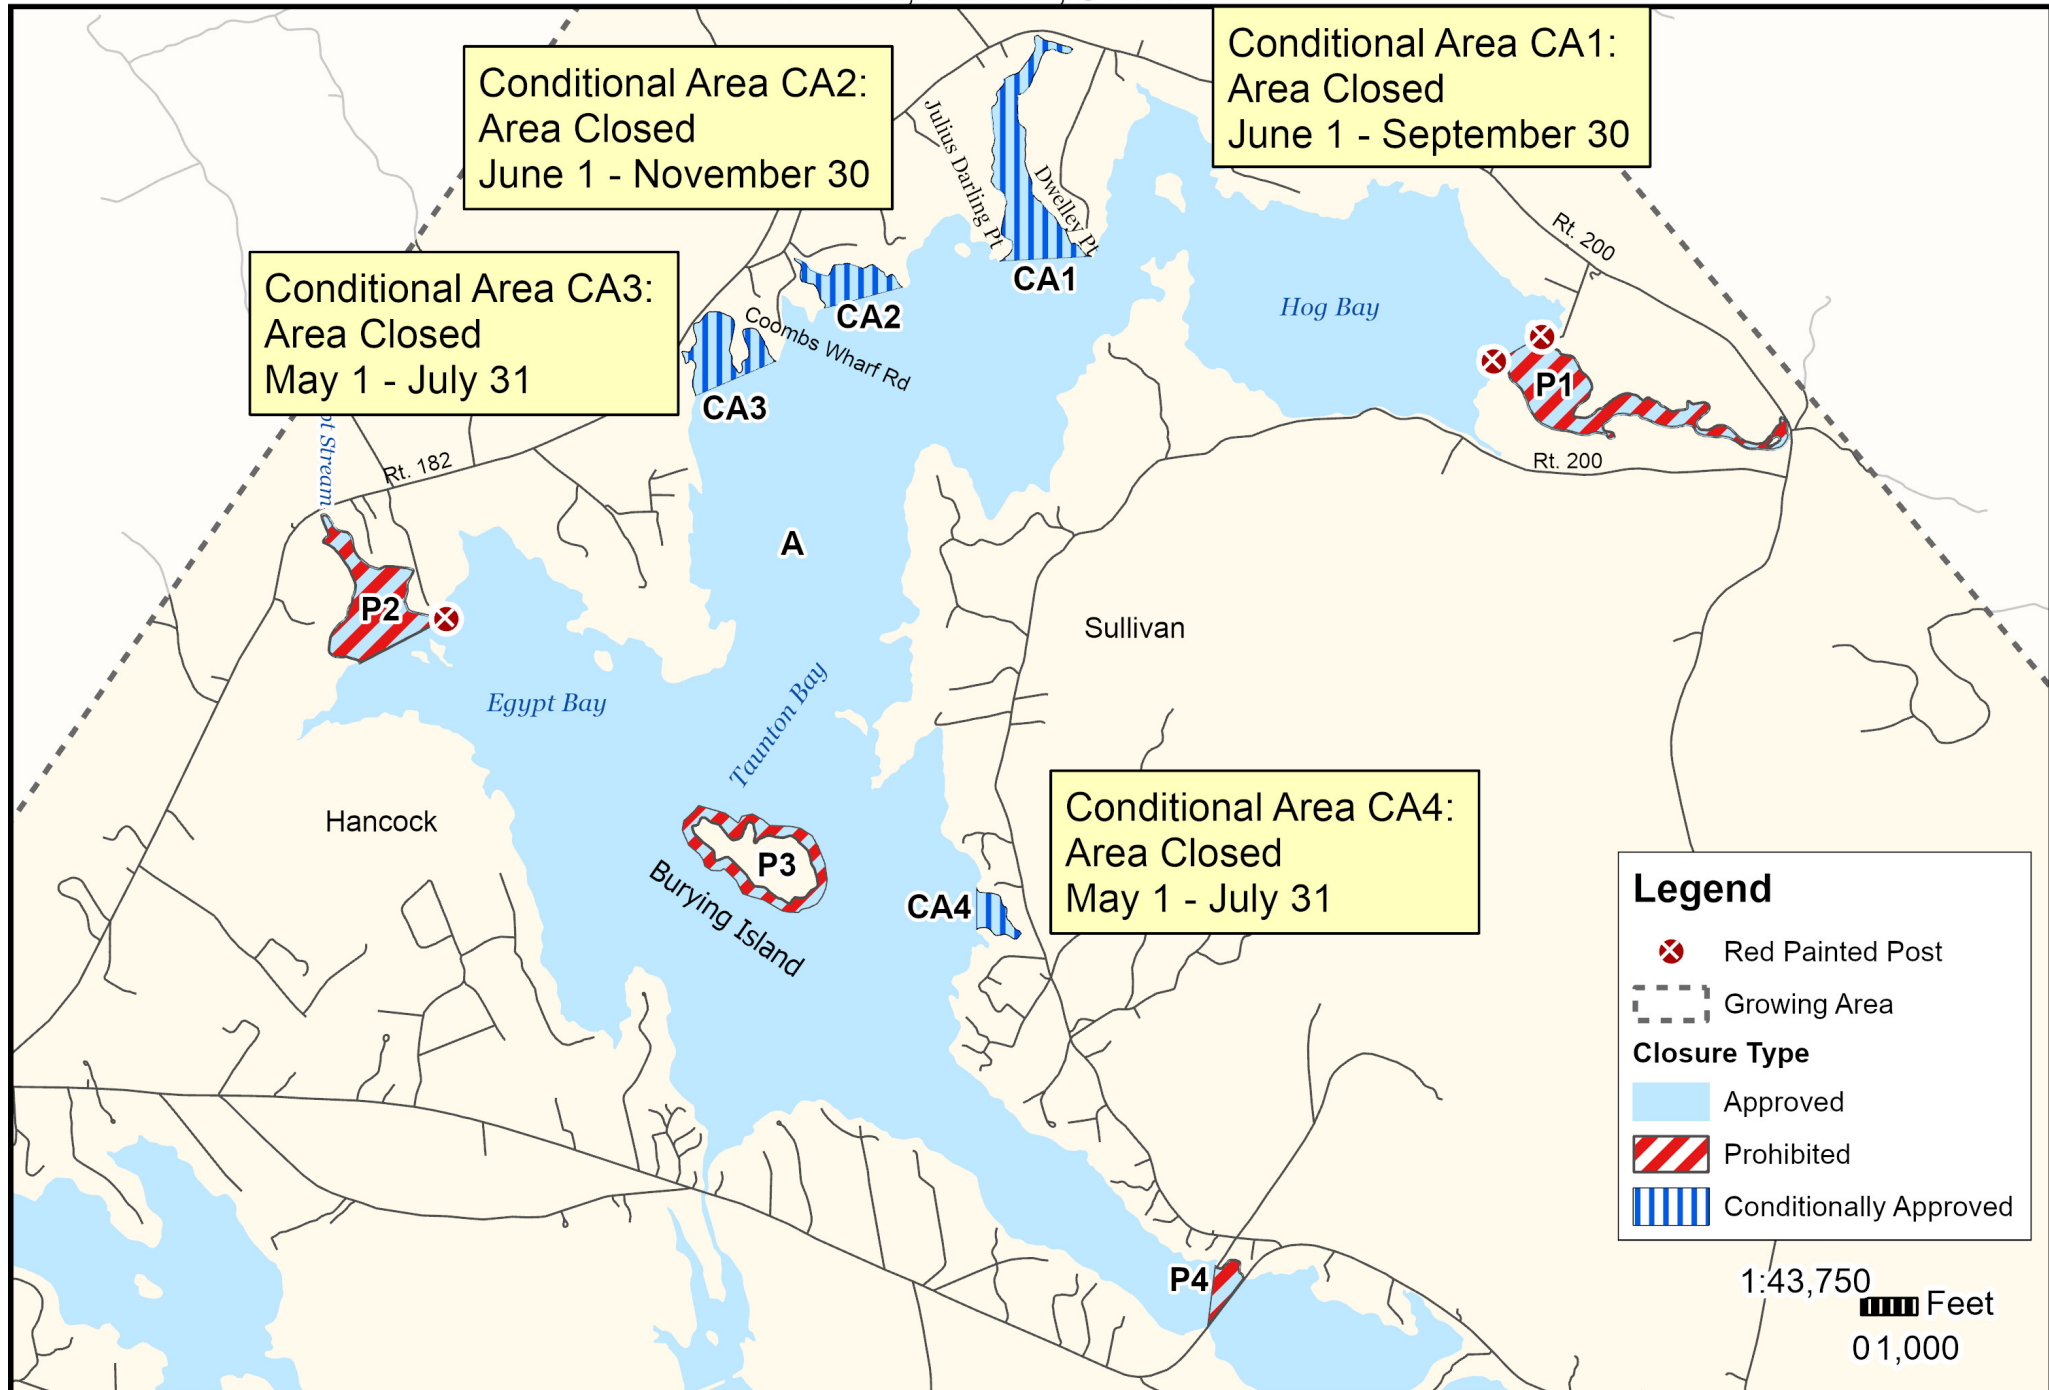

Maine Department of Marine Resources

Growing Area EI

September 3, 2024

Bar Harbor, Franklin, Hancock, Lamoine, Sorrento

This map is provided as a courtesy. Read the provided legal notice for closure details. Closures are not shown outside of the designated growing area. Maritime navigational aids are for reference only and are not suitable for maritime navigation.

Maine Department of Marine Resources

Growing Area EI, Inset A

Franklin, Hancock, Sullivan

September 3, 2024

This map is provided as a courtesy. Read the provided legal notice for closure details. Closures are not shown outside of the designated growing area. Maritime navigational aids are for reference only and are not suitable for maritime navigation.

Maine Department of Marine Resources

Growing Area EI, Inset D

Bar Harbor

September 3, 2024

This map is provided as a courtesy, read the provided legal notice for closure details. Closures are not shown outside of the designated growing area. Any navigation aids shown are not suitable for maritime navigation.

Maine Department of Marine Resources

Growing Area EI, Inset C

Bar Harbor

September 3, 2024

This map is provided as a courtesy, read the provided legal notice for closure details. Closures are not shown outside of the designated growing area. Any navigation aids shown are not suitable for maritime navigation.