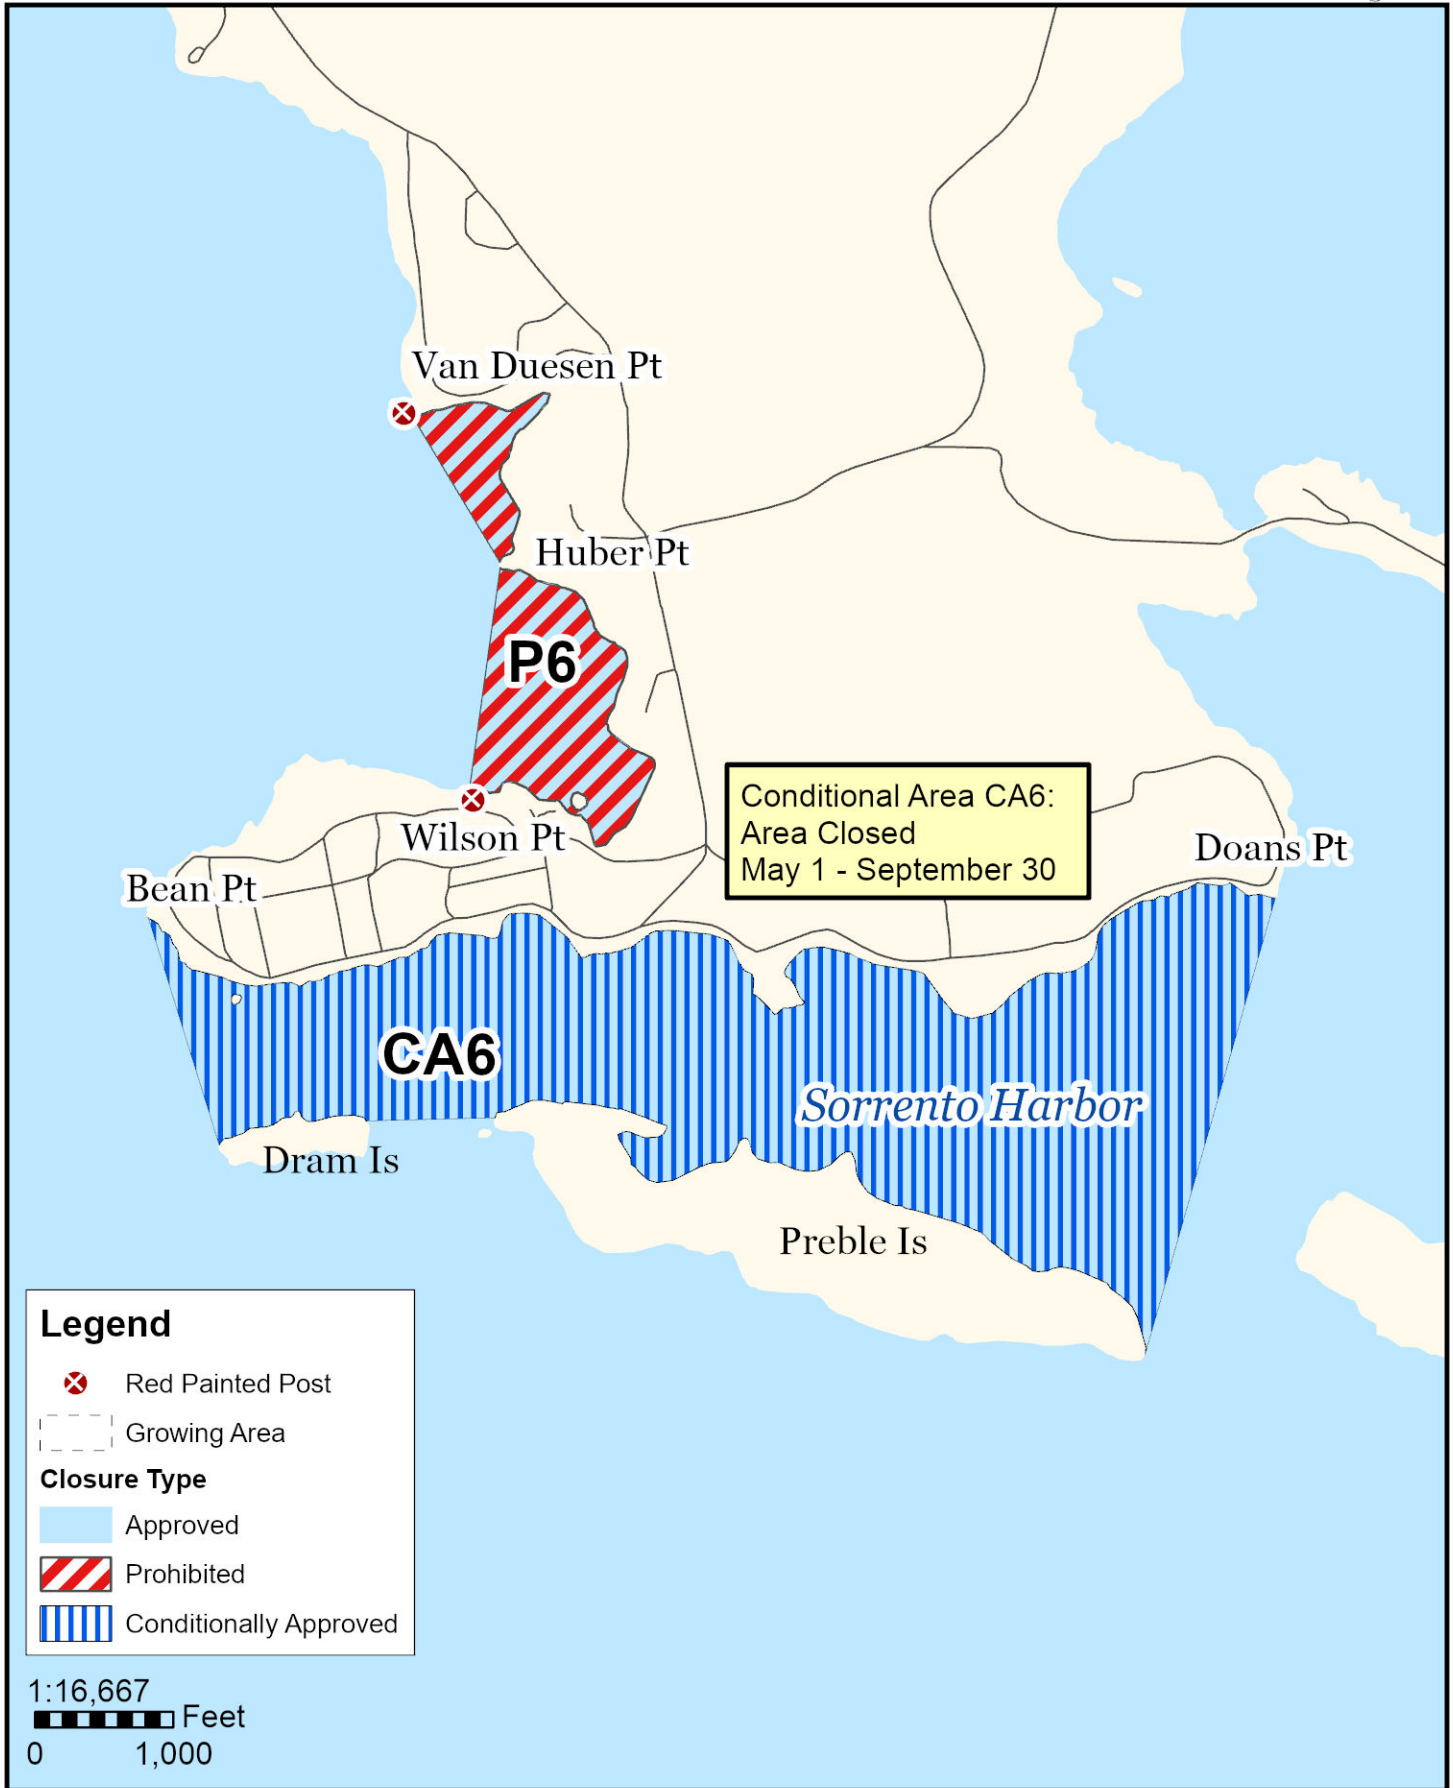

Maine Department of Marine Resources

Growing Area EI, Inset D

Bar Harbor

September 3, 2024

This map is provided as a courtesy, read the provided legal notice for closure details. Closures are not shown outside of the designated growing area. Any navigation aids shown are not suitable for maritime navigation.

Maine Department of Marine Resources

Growing Area EI, Inset C

Bar Harbor

September 3, 2024

This map is provided as a courtesy, read the provided legal notice for closure details. Closures are not shown outside of the designated growing area. Any navigation aids shown are not suitable for maritime navigation.

Maine Department of Marine Resources

Growing Area EI, Inset E

Winter Harbor

September 3, 2024

This map is provided as a courtesy. Read the provided legal notice for closure details. Closures are not shown outside of the designated growing area. Maritime navigational aids are for reference only and are not suitable for maritime navigation.

Maine Department of Marine Resources

Growing Area EI, Inset F
Sorrento

September 3, 2024

This map is provided as a courtesy. Read the provided legal notice for closure details. Closures are not shown outside of the designated growing area. Maritime navigational aids are for reference only and are not suitable for maritime navigation.