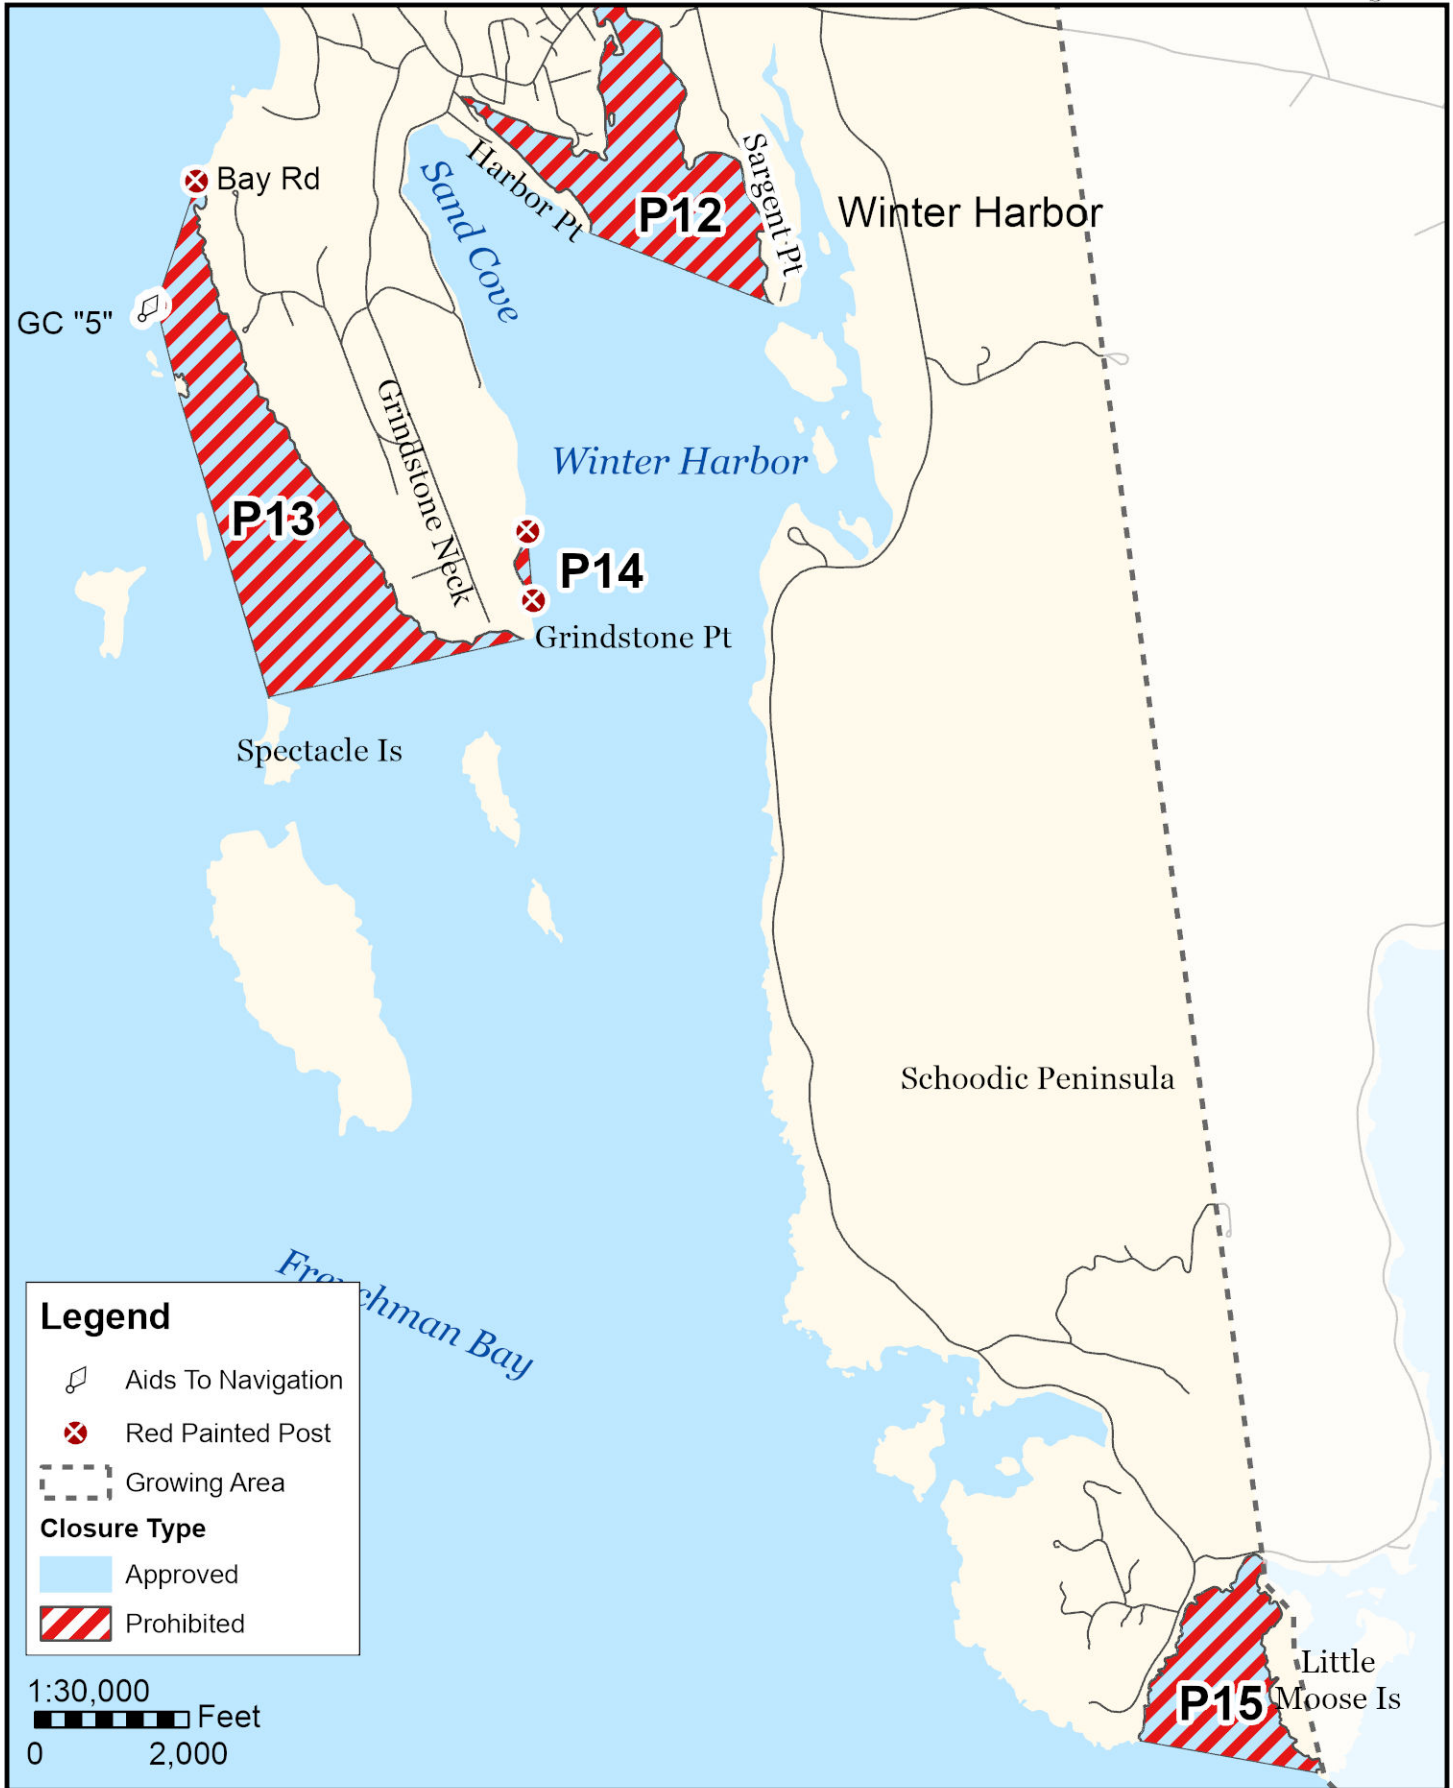

Maine Department of Marine Resources

Growing Area EI, Inset D

Bar Harbor

September 3, 2024

This map is provided as a courtesy, read the provided legal notice for closure details. Closures are not shown outside of the designated growing area. Any navigation aids shown are not suitable for maritime navigation.

Maine Department of Marine Resources

Growing Area EI, Inset C

Bar Harbor

September 3, 2024

This map is provided as a courtesy, read the provided legal notice for closure details. Closures are not shown outside of the designated growing area. Any navigation aids shown are not suitable for maritime navigation.

Maine Department of Marine Resources

Growing Area EI, Inset E

Winter Harbor

September 3, 2024

This map is provided as a courtesy. Read the provided legal notice for closure details. Closures are not shown outside of the designated growing area. Maritime navigational aids are for reference only and are not suitable for maritime navigation.

Maine Department of Marine Resources

Growing Area EI, Inset F
Sorrento

September 3, 2024

This map is provided as a courtesy. Read the provided legal notice for closure details. Closures are not shown outside of the designated growing area. Maritime navigational aids are for reference only and are not suitable for maritime navigation.