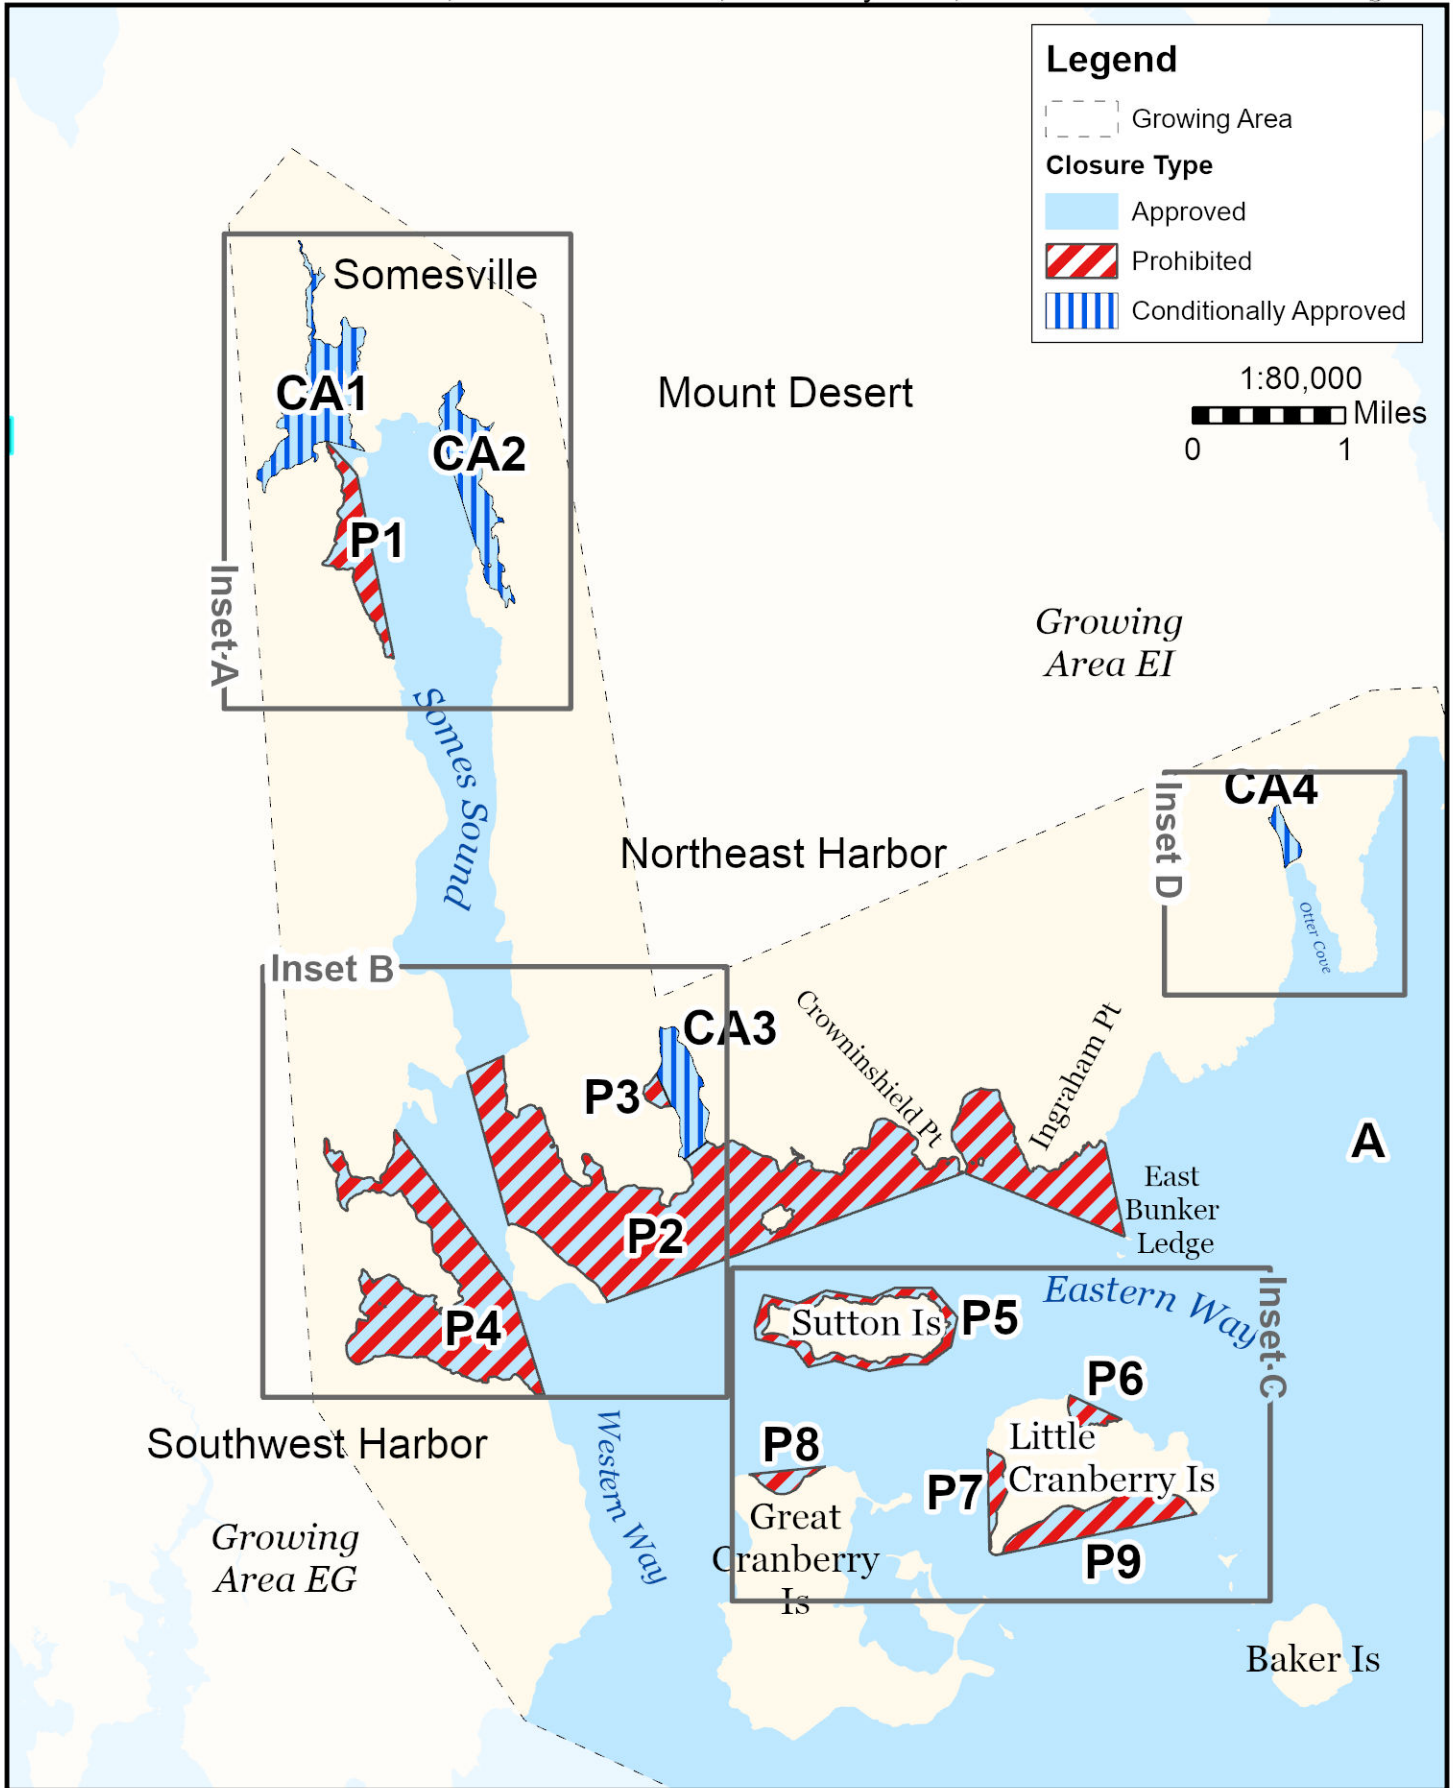

Maine Department of Marine Resources

Growing Area EH, Insets A - D

September 13, 2024

Somesville, Southwest Harbor, Cranberry Isles, Mount Desert

This map is provided as a courtesy. Read the provided legal notice for closure details. Closures are not shown outside of the designated growing area. Maritime navigational aids are for reference only and are not suitable for maritime navigation.

Maine Department of Marine Resources

Growing Area EH, Inset A Somesville

September 13, 2024

This map is provided as a courtesy. Read the provided legal notice for closure details. Closures are not shown outside of the designated growing area. Maritime navigational aids are for reference only and are not suitable for maritime navigation.

Maine Department of Marine Resources

Growing Area EH, Inset B September 13, 2024
Southwest Harbor, Northeast Harbor

This map is provided as a courtesy, read the provided legal notice for closure details. Closures are not shown outside of the designated growing area. Any navigation aids shown are not suitable for maritime navigation.

Maine Department of Marine Resources

Growing Area EH, Inset C

Cranberry Isles

September 13, 2024

This map is provided as a courtesy. Read the provided legal notice for closure details. Closures are not shown outside of the designated growing area. Maritime navigational aids are for reference only and are not suitable for maritime navigation.