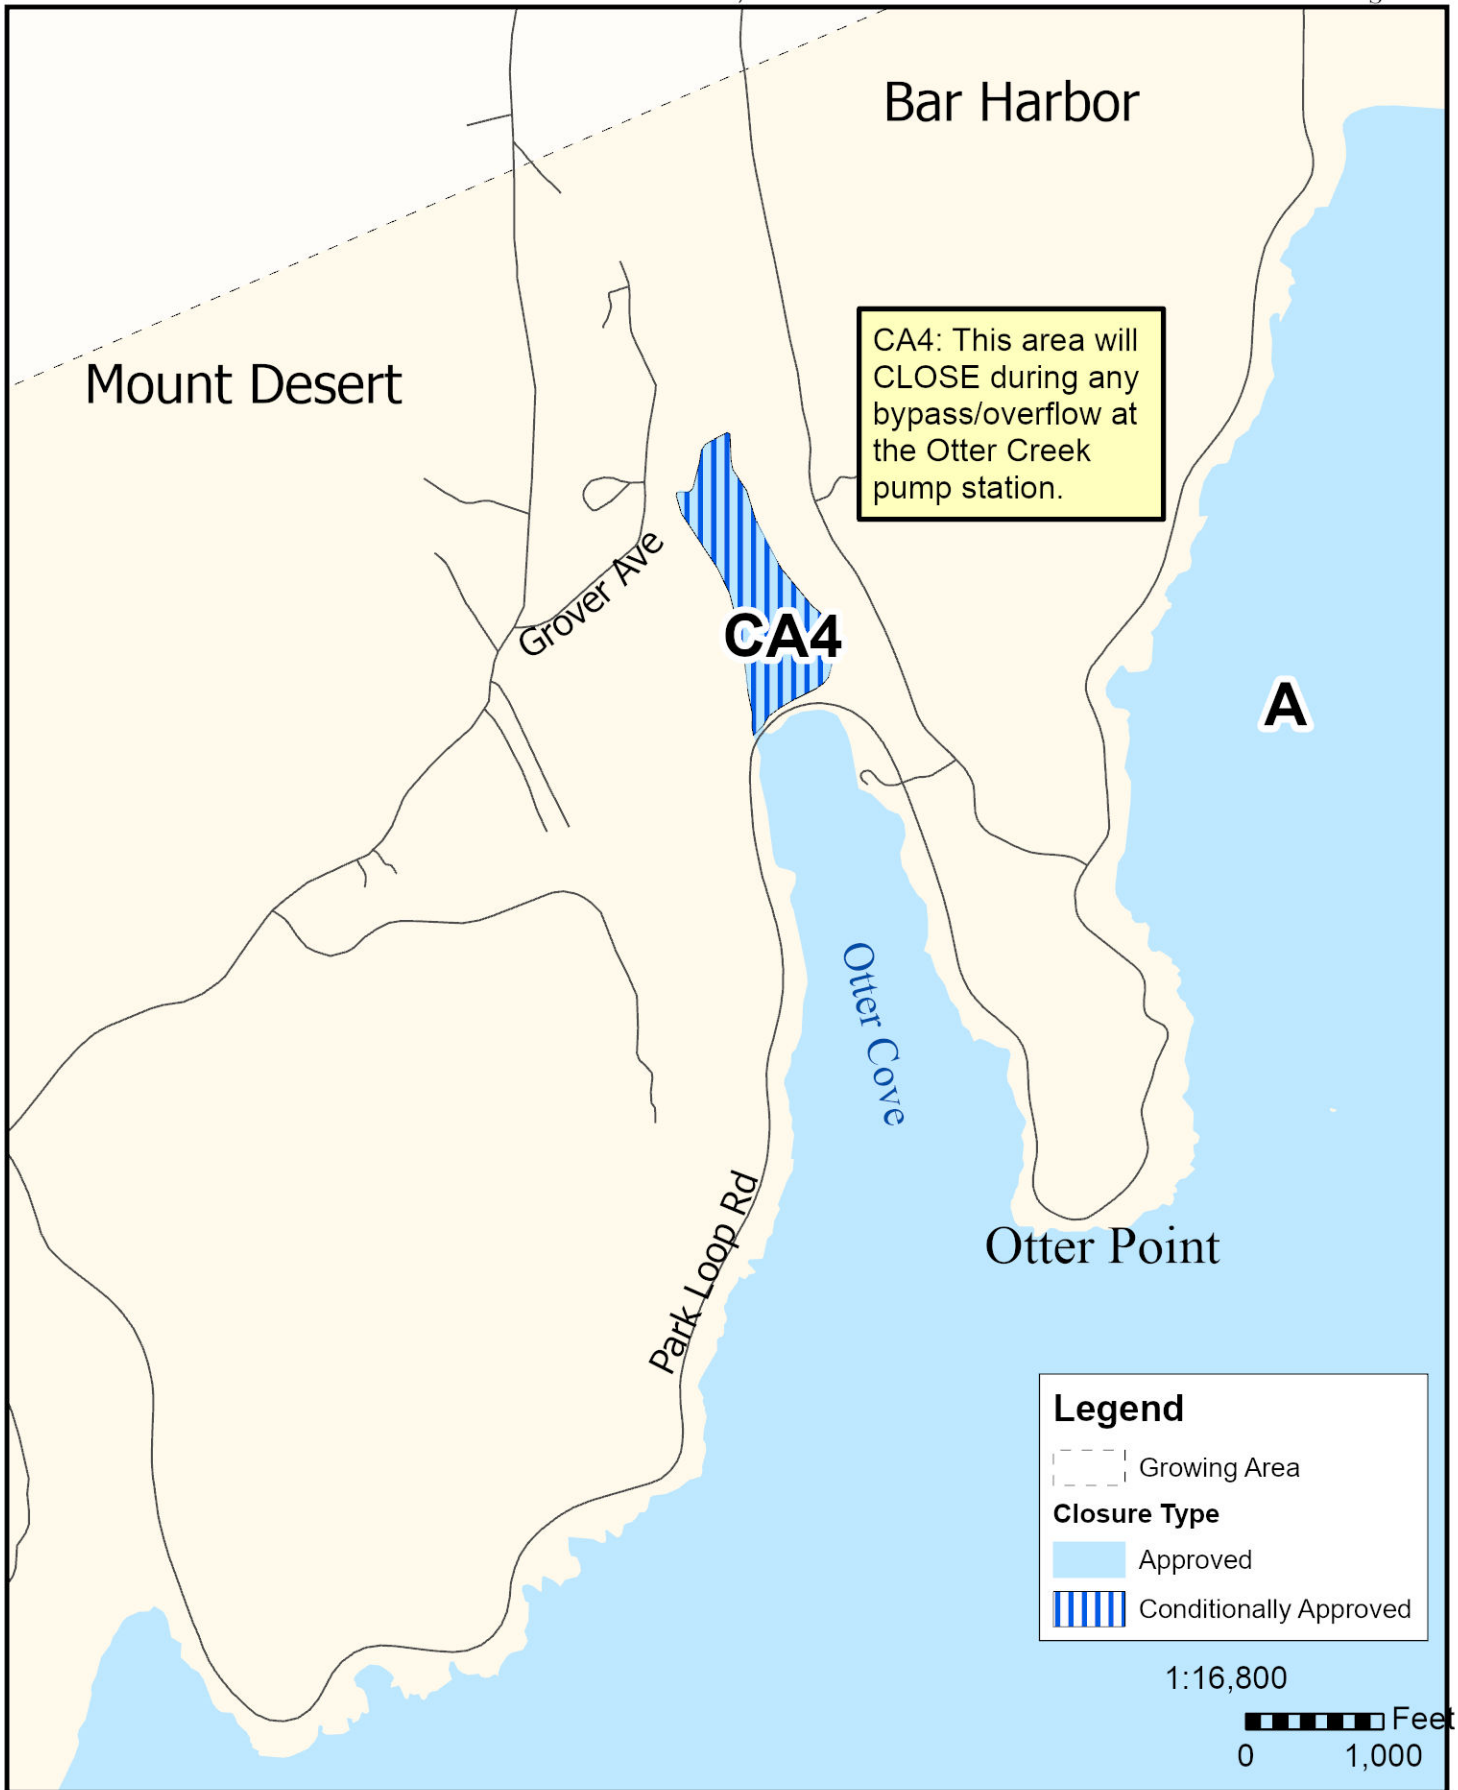

Maine Department of Marine Resources

Growing Area EH, Insets A - D

September 13, 2024

Somesville, Southwest Harbor, Cranberry Isles, Mount Desert

This map is provided as a courtesy. Read the provided legal notice for closure details. Closures are not shown outside of the designated growing area. Maritime navigational aids are for reference only and are not suitable for maritime navigation.

Maine Department of Marine Resources

Growing Area EH, Inset B September 13, 2024
Southwest Harbor, Northeast Harbor

This map is provided as a courtesy, read the provided legal notice for closure details. Closures are not shown outside of the designated growing area. Any navigation aids shown are not suitable for maritime navigation.

Maine Department of Marine Resources

Growing Area EH, Inset C

Cranberry Isles

September 13, 2024

This map is provided as a courtesy. Read the provided legal notice for closure details. Closures are not shown outside of the designated growing area. Maritime navigational aids are for reference only and are not suitable for maritime navigation.

Maine Department of Marine Resources

Growing Area EH, Inset D

Mount Desert, Bar Harbor

September 13, 2024

This map is provided as a courtesy, read the provided legal notice for closure details. Closures are not shown outside of the designated growing area. Any navigation aids shown are not suitable for maritime navigation.