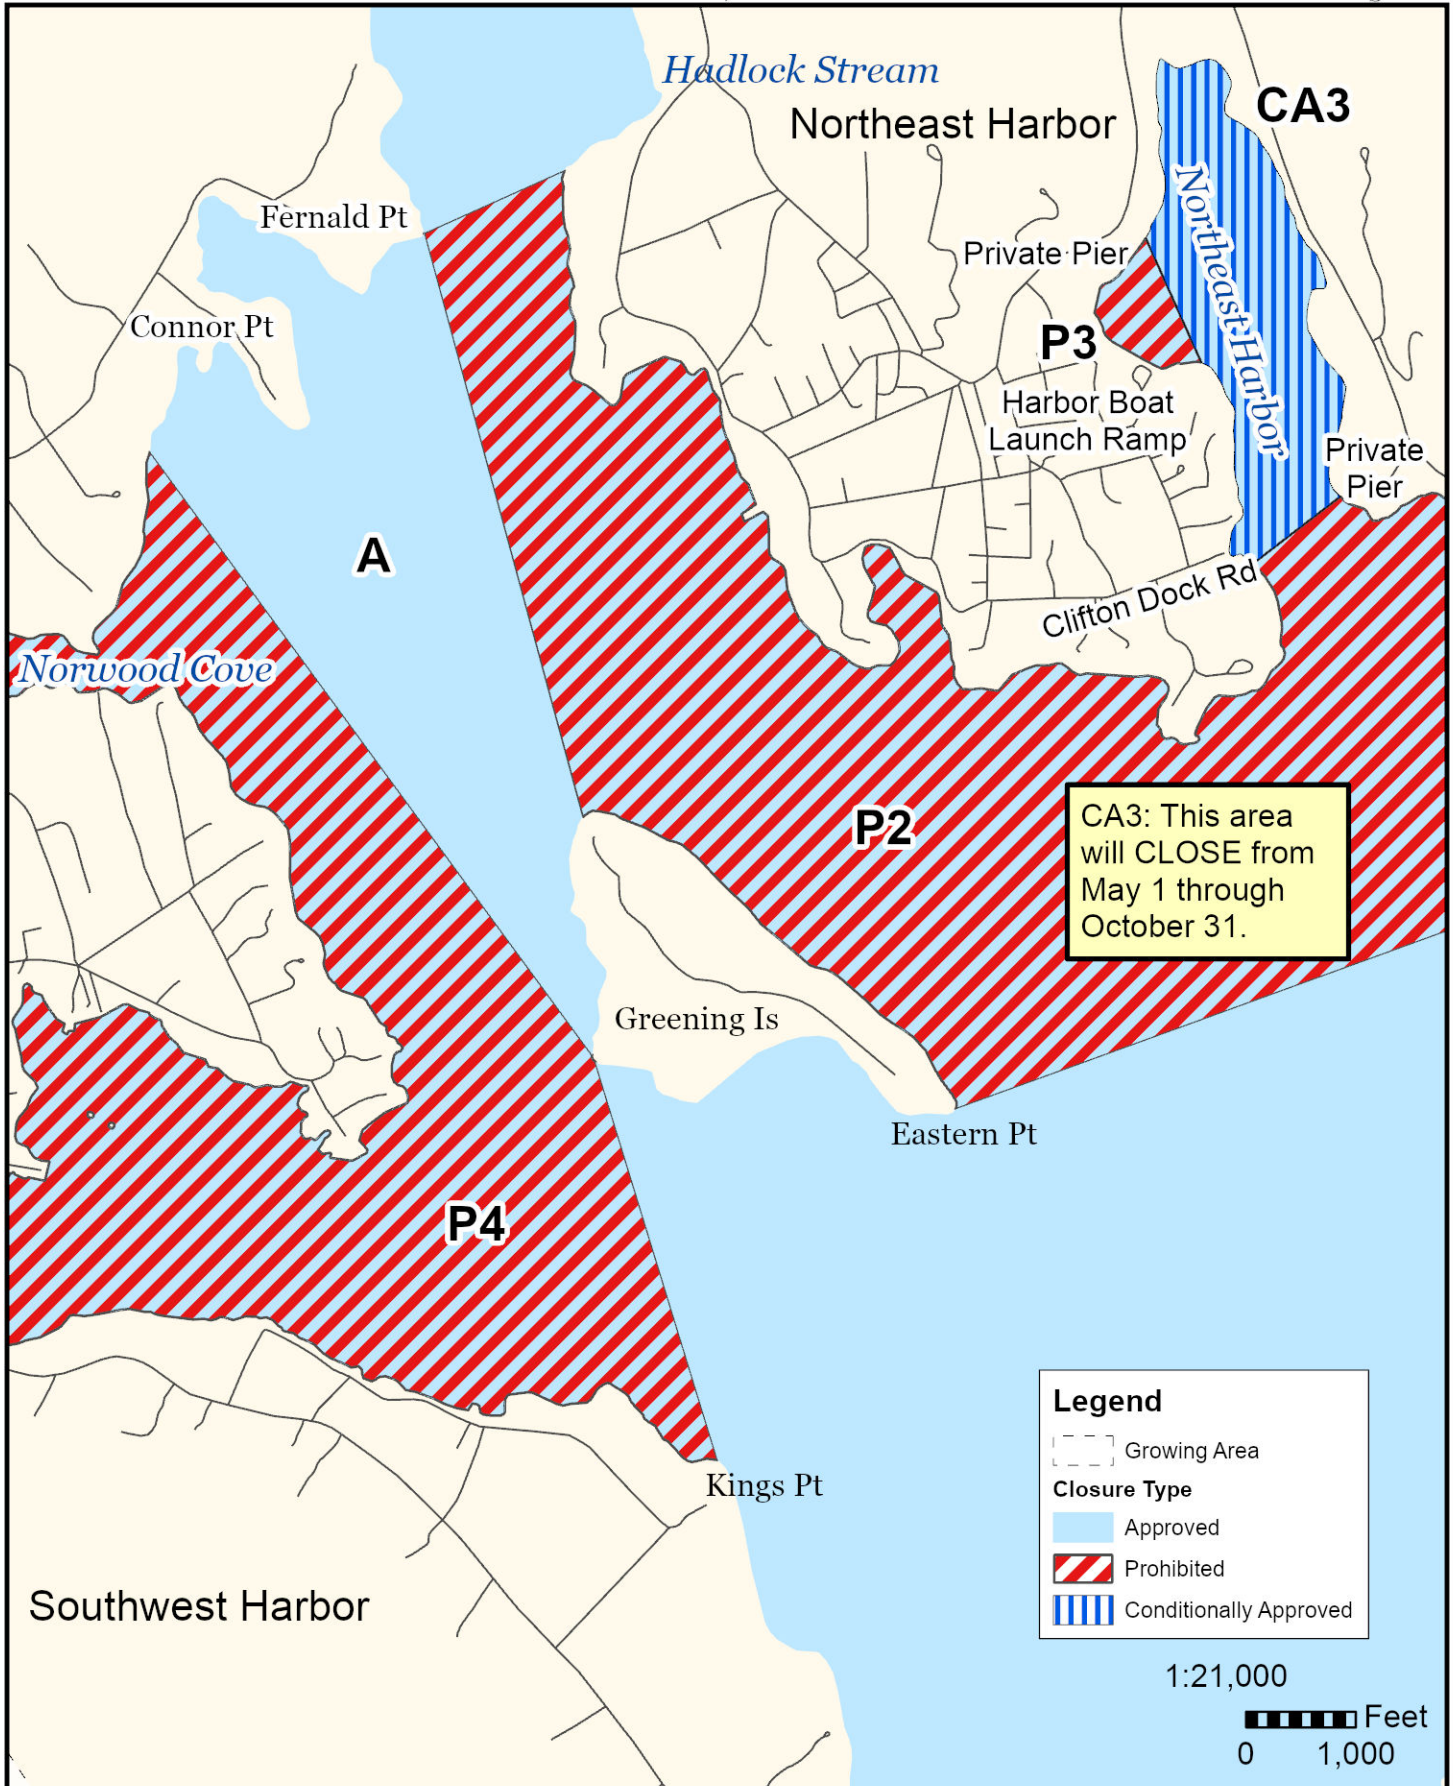

Maine Department of Marine Resources

Growing Area EH, Insets A - D

September 13, 2024

Somesville, Southwest Harbor, Cranberry Isles, Mount Desert

This map is provided as a courtesy. Read the provided legal notice for closure details. Closures are not shown outside of the designated growing area. Maritime navigational aids are for reference only and are not suitable for maritime navigation.

Maine Department of Marine Resources

Growing Area EH, Inset A Somesville

September 13, 2024

This map is provided as a courtesy. Read the provided legal notice for closure details. Closures are not shown outside of the designated growing area. Maritime navigational aids are for reference only and are not suitable for maritime navigation.

Maine Department of Marine Resources

Growing Area EH, Inset B September 13, 2024
Southwest Harbor, Northeast Harbor

This map is provided as a courtesy, read the provided legal notice for closure details. Closures are not shown outside of the designated growing area. Any navigation aids shown are not suitable for maritime navigation.

Maine Department of Marine Resources

Growing Area EH, Inset C

Cranberry Isles

September 13, 2024

This map is provided as a courtesy. Read the provided legal notice for closure details. Closures are not shown outside of the designated growing area. Maritime navigational aids are for reference only and are not suitable for maritime navigation.