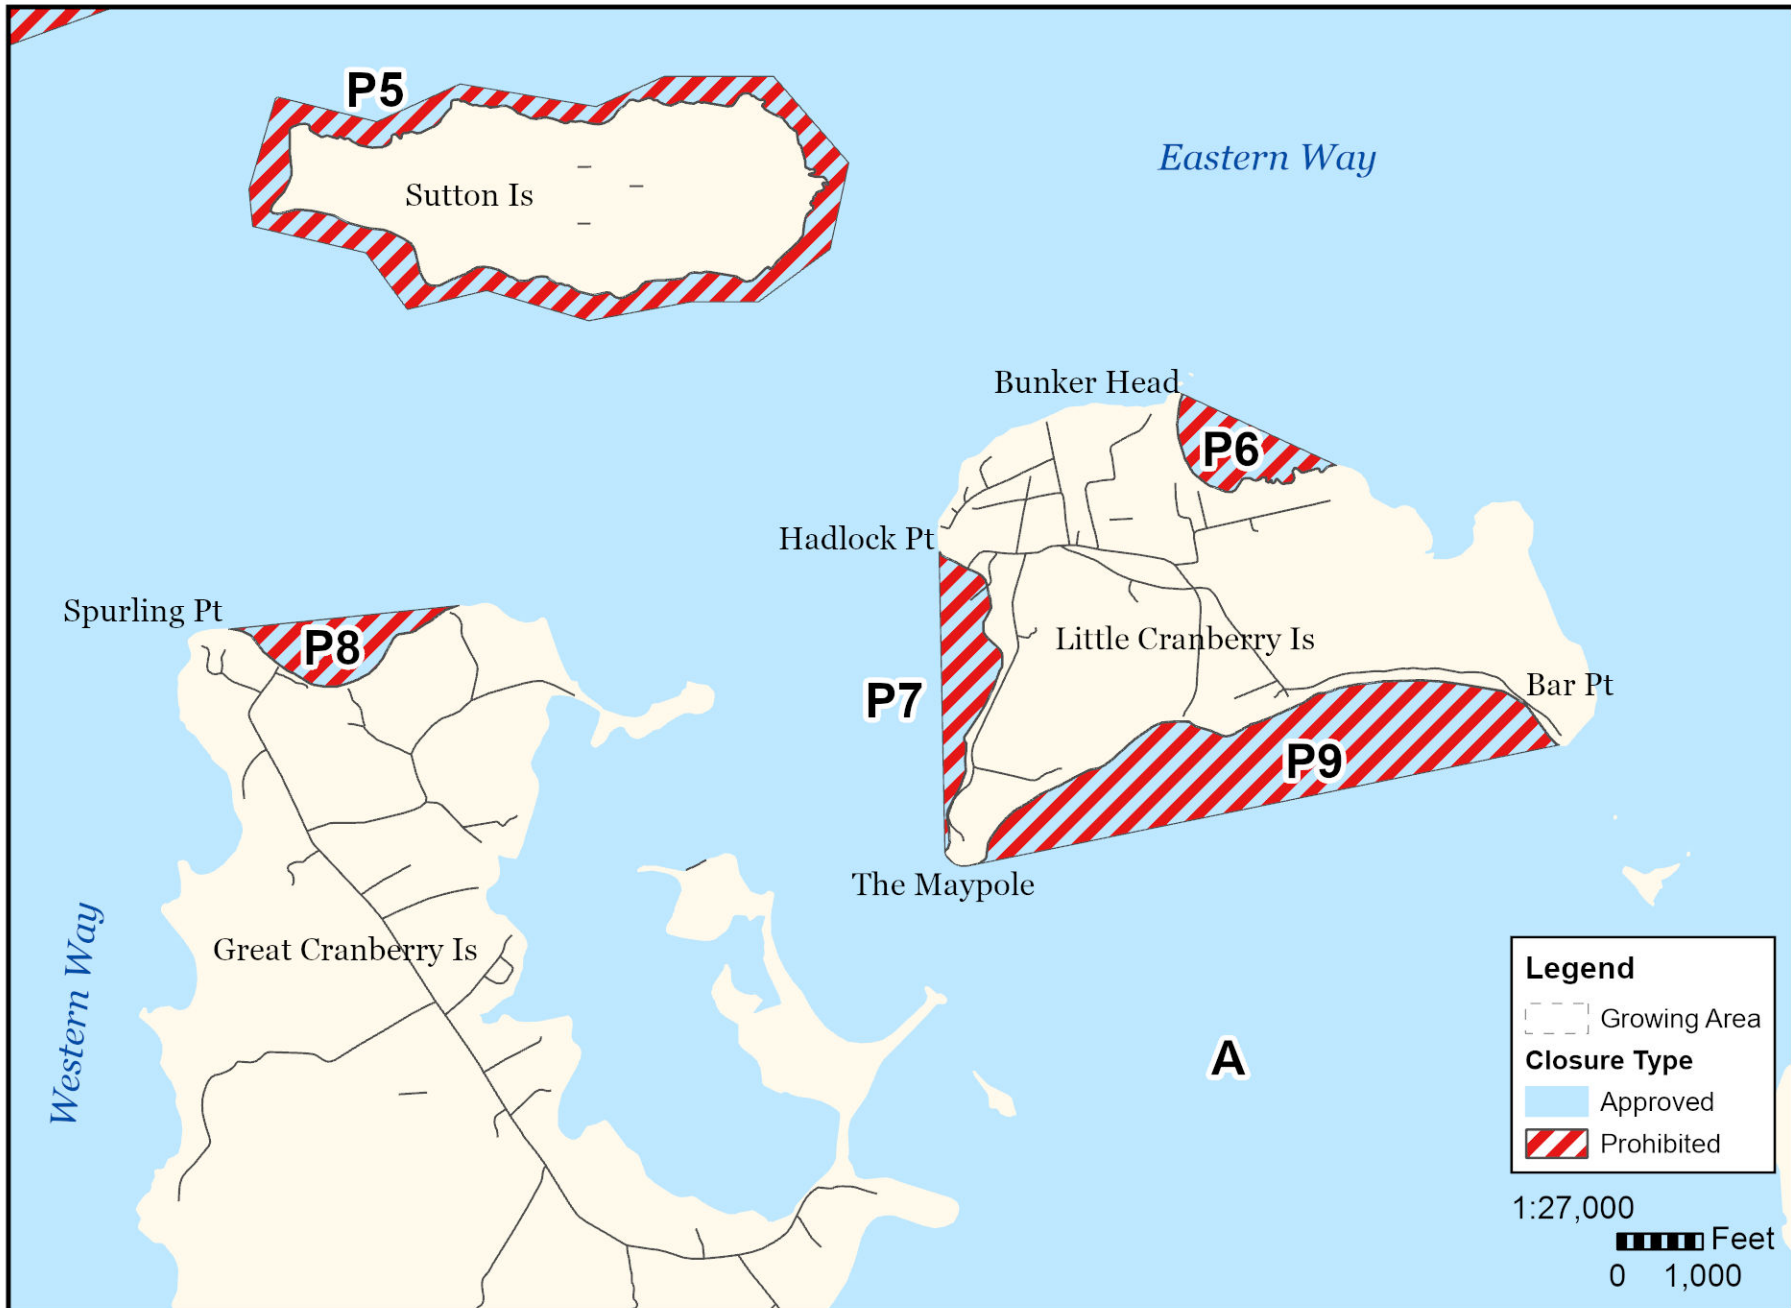

Maine Department of Marine Resources

Growing Area EH, Insets A - D

September 13, 2024

Somesville, Southwest Harbor, Cranberry Isles, Mount Desert

This map is provided as a courtesy. Read the provided legal notice for closure details. Closures are not shown outside of the designated growing area. Maritime navigational aids are for reference only and are not suitable for maritime navigation.

Maine Department of Marine Resources

Growing Area EH, Inset B September 13, 2024
Southwest Harbor, Northeast Harbor

This map is provided as a courtesy, read the provided legal notice for closure details. Closures are not shown outside of the designated growing area. Any navigation aids shown are not suitable for maritime navigation.

Maine Department of Marine Resources

Growing Area EH, Inset C

Cranberry Isles

September 13, 2024

This map is provided as a courtesy. Read the provided legal notice for closure details. Closures are not shown outside of the designated growing area. Maritime navigational aids are for reference only and are not suitable for maritime navigation.

Maine Department of Marine Resources

Growing Area EH, Inset D

Mount Desert, Bar Harbor

September 13, 2024

This map is provided as a courtesy, read the provided legal notice for closure details. Closures are not shown outside of the designated growing area. Any navigation aids shown are not suitable for maritime navigation.