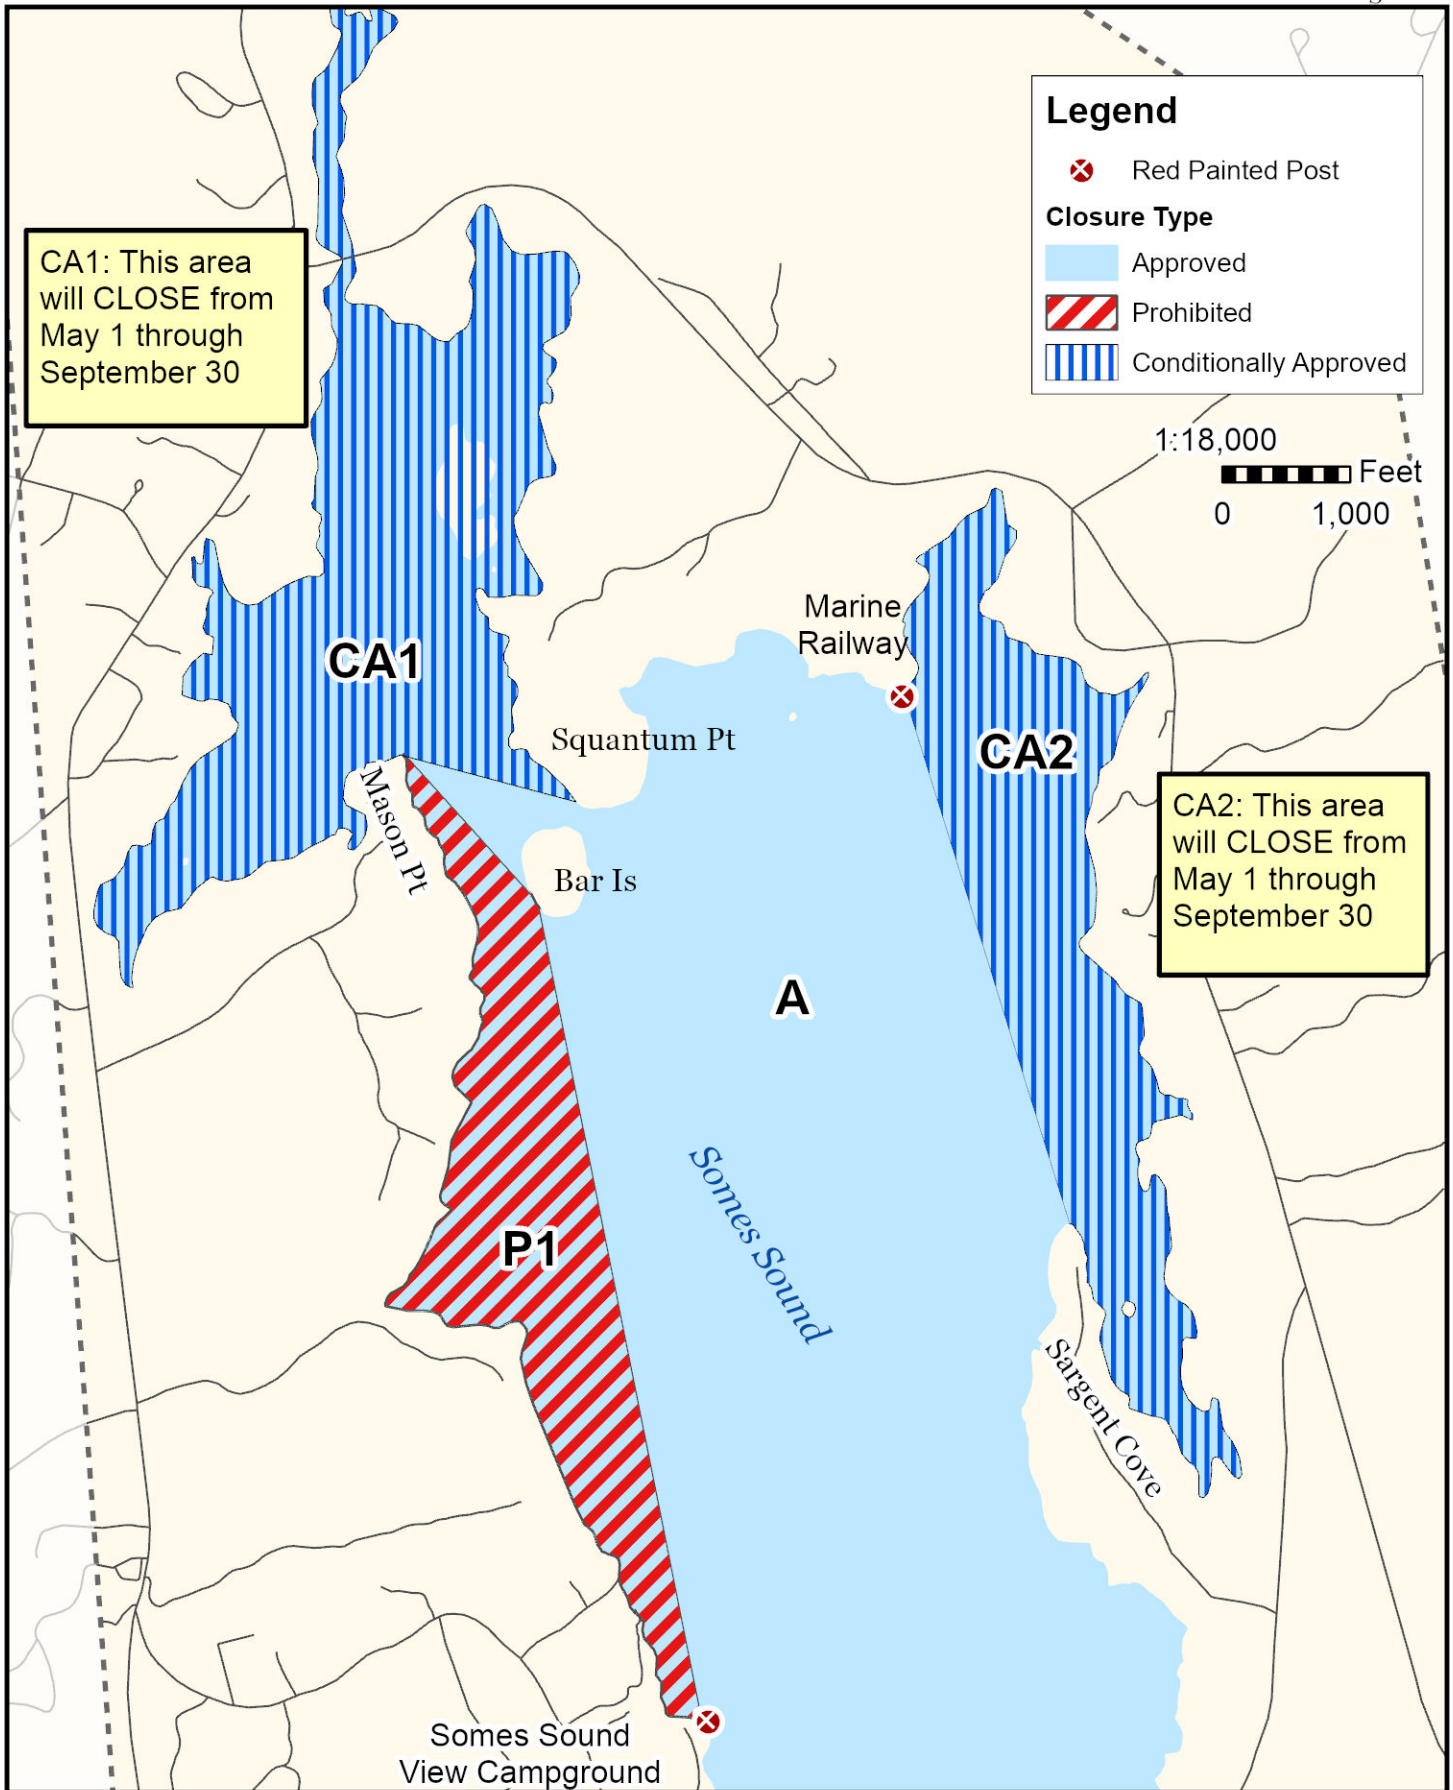

Maine Department of Marine Resources

Growing Area EH, Insets A - D

September 13, 2024

Somesville, Southwest Harbor, Cranberry Isles, Mount Desert

This map is provided as a courtesy. Read the provided legal notice for closure details. Closures are not shown outside of the designated growing area. Maritime navigational aids are for reference only and are not suitable for maritime navigation.

Maine Department of Marine Resources

Growing Area EH, Inset A Somesville

September 13, 2024

This map is provided as a courtesy. Read the provided legal notice for closure details. Closures are not shown outside of the designated growing area. Maritime navigational aids are for reference only and are not suitable for maritime navigation.

Maine Department of Marine Resources

Growing Area EH, Inset B September 13, 2024
Southwest Harbor, Northeast Harbor

This map is provided as a courtesy, read the provided legal notice for closure details. Closures are not shown outside of the designated growing area. Any navigation aids shown are not suitable for maritime navigation.

Maine Department of Marine Resources

Growing Area EH, Inset C

Cranberry Isles

September 13, 2024

This map is provided as a courtesy. Read the provided legal notice for closure details. Closures are not shown outside of the designated growing area. Maritime navigational aids are for reference only and are not suitable for maritime navigation.