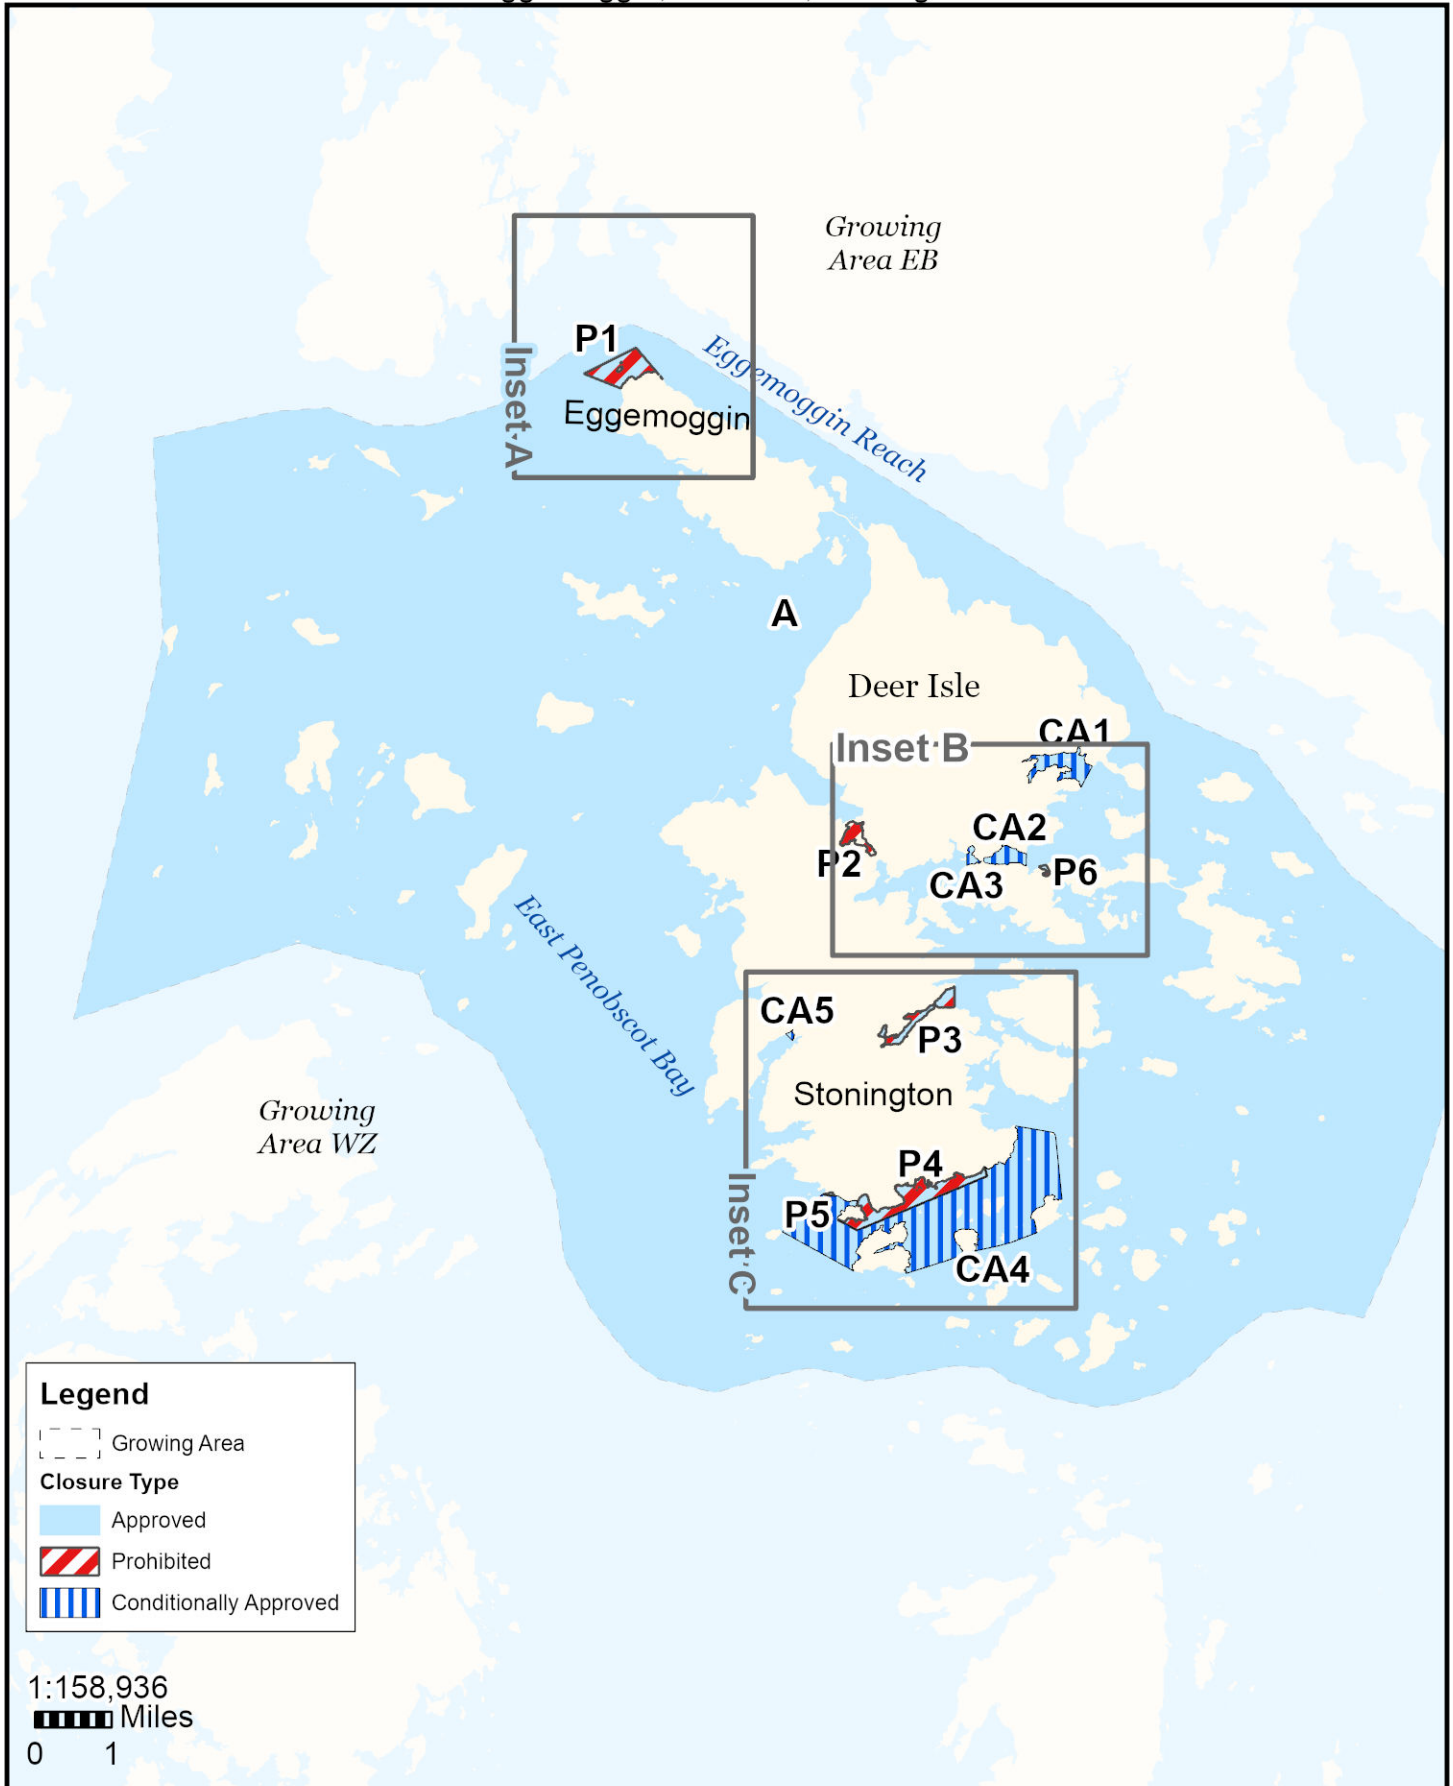

Maine Department of Marine Resources

Growing Area EC, Insets A - C

Eggemoggin, Deer Isle, Stonington

April 3, 2025

Legend

- [] Growing Area
- Closure Type**
- [Light Blue] Approved
- [Red Diagonal Stripes] Prohibited
- [Blue Vertical Stripes] Conditionally Approved

Maine Department of Marine Resources

Growing Area EC, Inset A

April 3, 2025

Eggemoggin

This map is provided as a courtesy. Read the provided legal notice for closure details. Closures are not shown outside of the designated growing area. Maritime navigational aids are for reference only and are not suitable for maritime navigation.

Maine Department of Marine Resources

Growing Area EC, Inset B

Deer Isle

April 3, 2025

This map is provided as a courtesy. Read the provided legal notice for closure details. Closures are not shown outside of the designated growing area. Maritime navigational aids are for reference only and are not suitable for maritime navigation.

Maine Department of Marine Resources

Growing Area EC, Inset C

Deer Isle, Stonington

April 3, 2025

This map is provided as a courtesy. Read the provided legal notice for closure details. Closures are not shown outside of the designated growing area. Maritime navigational aids are for reference only and are not suitable for maritime navigation.