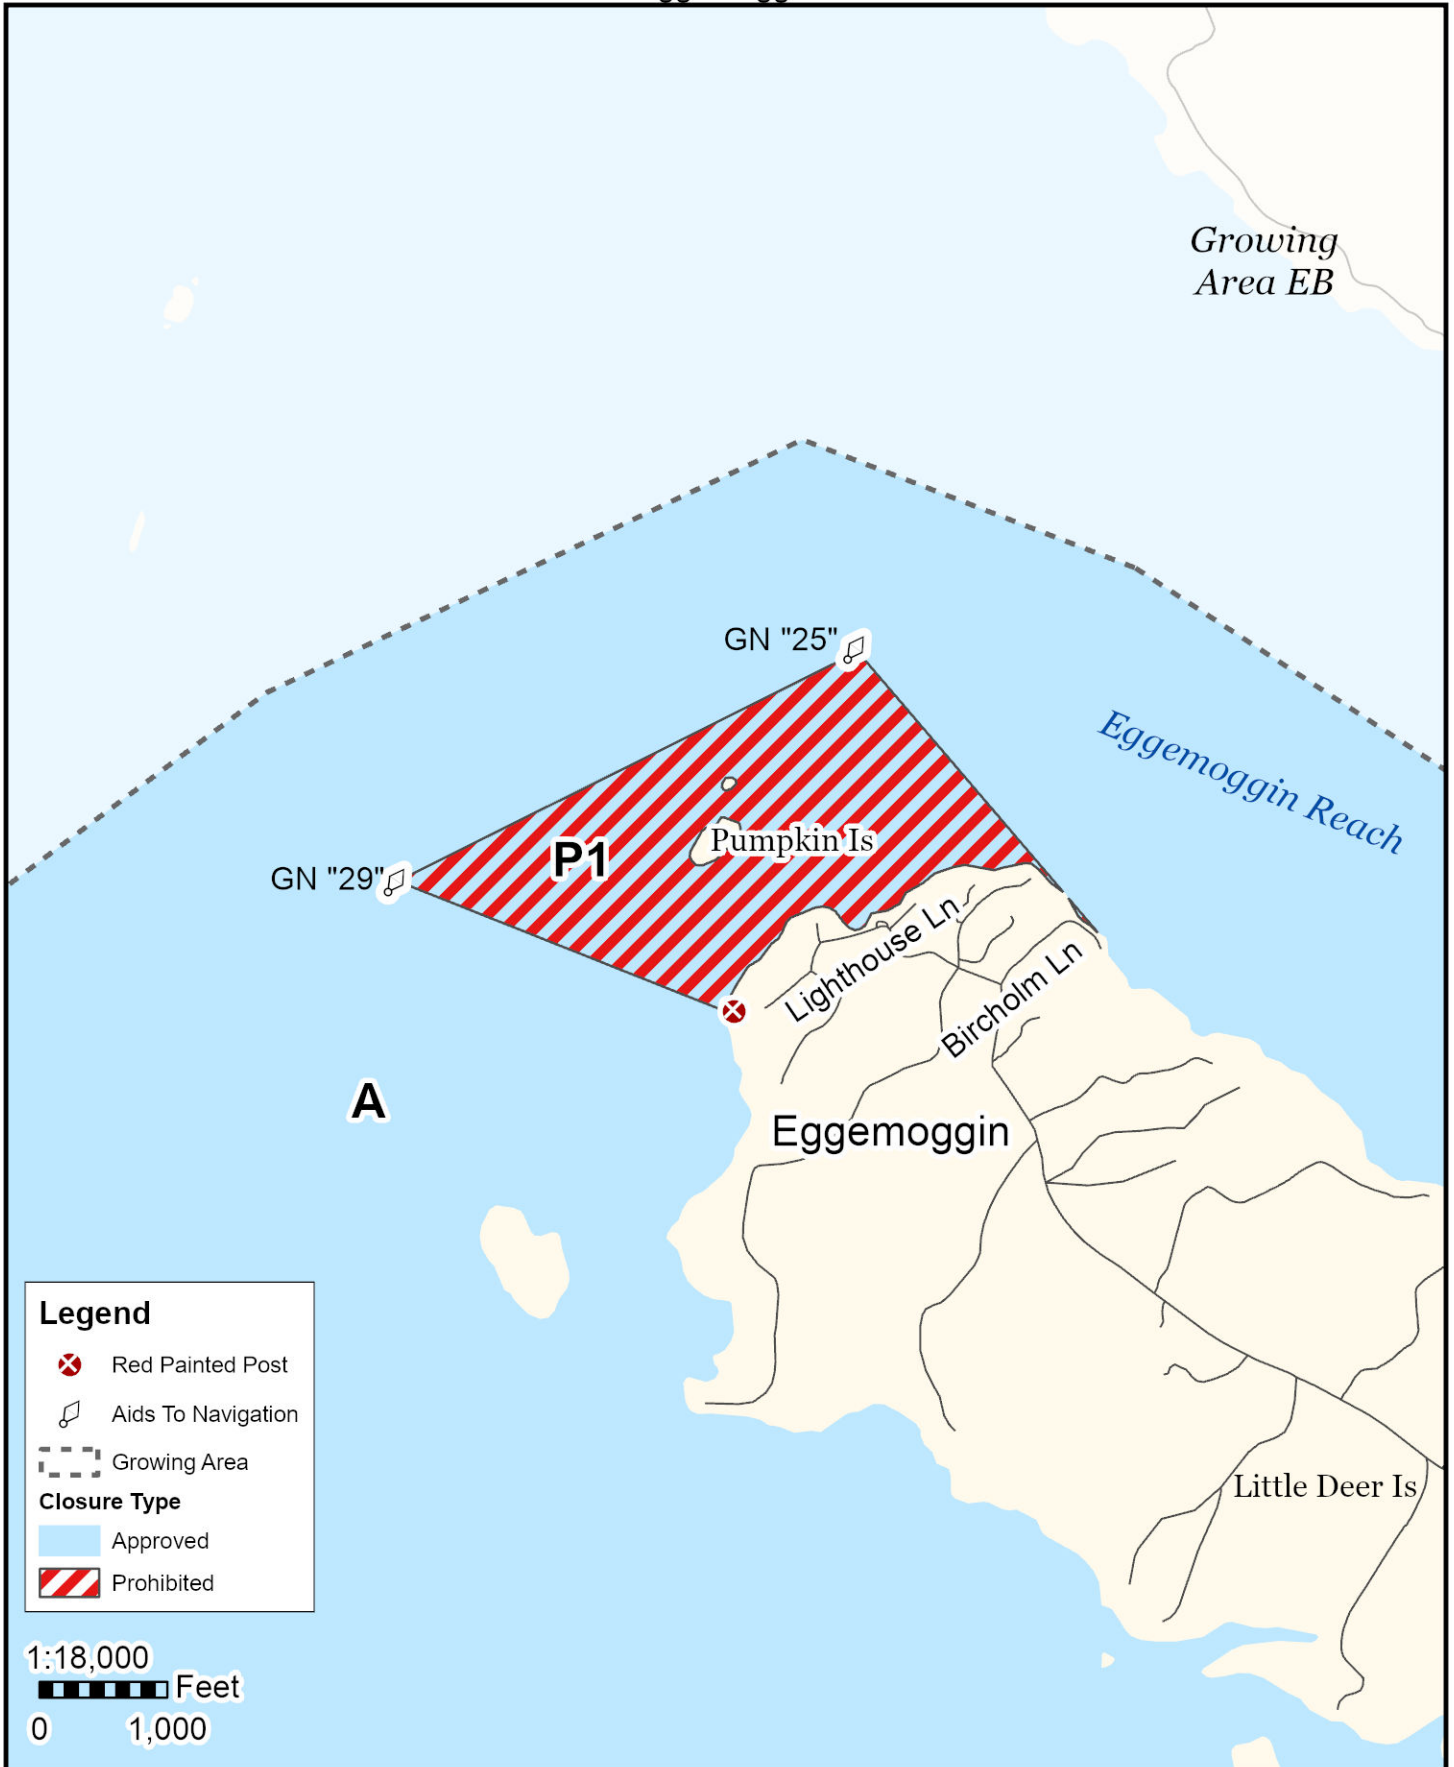

Maine Department of Marine Resources

Growing Area EC, Insets A - C

Eggemoggin, Deer Isle, Stonington

April 3, 2025

Legend

- [] Growing Area
- Closure Type**
- [Light Blue] Approved
- [Red Diagonal Stripes] Prohibited
- [Blue Vertical Stripes] Conditionally Approved

1:158,936
0 1 Miles

This map is provided as a courtesy. Read the provided legal notice for closure details. Closures are not shown outside of the designated growing area. Maritime navigational aids are for reference only and are not suitable for maritime navigation.

Maine Department of Marine Resources

Growing Area EC, Inset A

April 3, 2025

Eggemoggin

This map is provided as a courtesy. Read the provided legal notice for closure details. Closures are not shown outside of the designated growing area. Maritime navigational aids are for reference only and are not suitable for maritime navigation.

Maine Department of Marine Resources

Growing Area EC, Inset B

Deer Isle

April 3, 2025

This map is provided as a courtesy. Read the provided legal notice for closure details. Closures are not shown outside of the designated growing area. Maritime navigational aids are for reference only and are not suitable for maritime navigation.