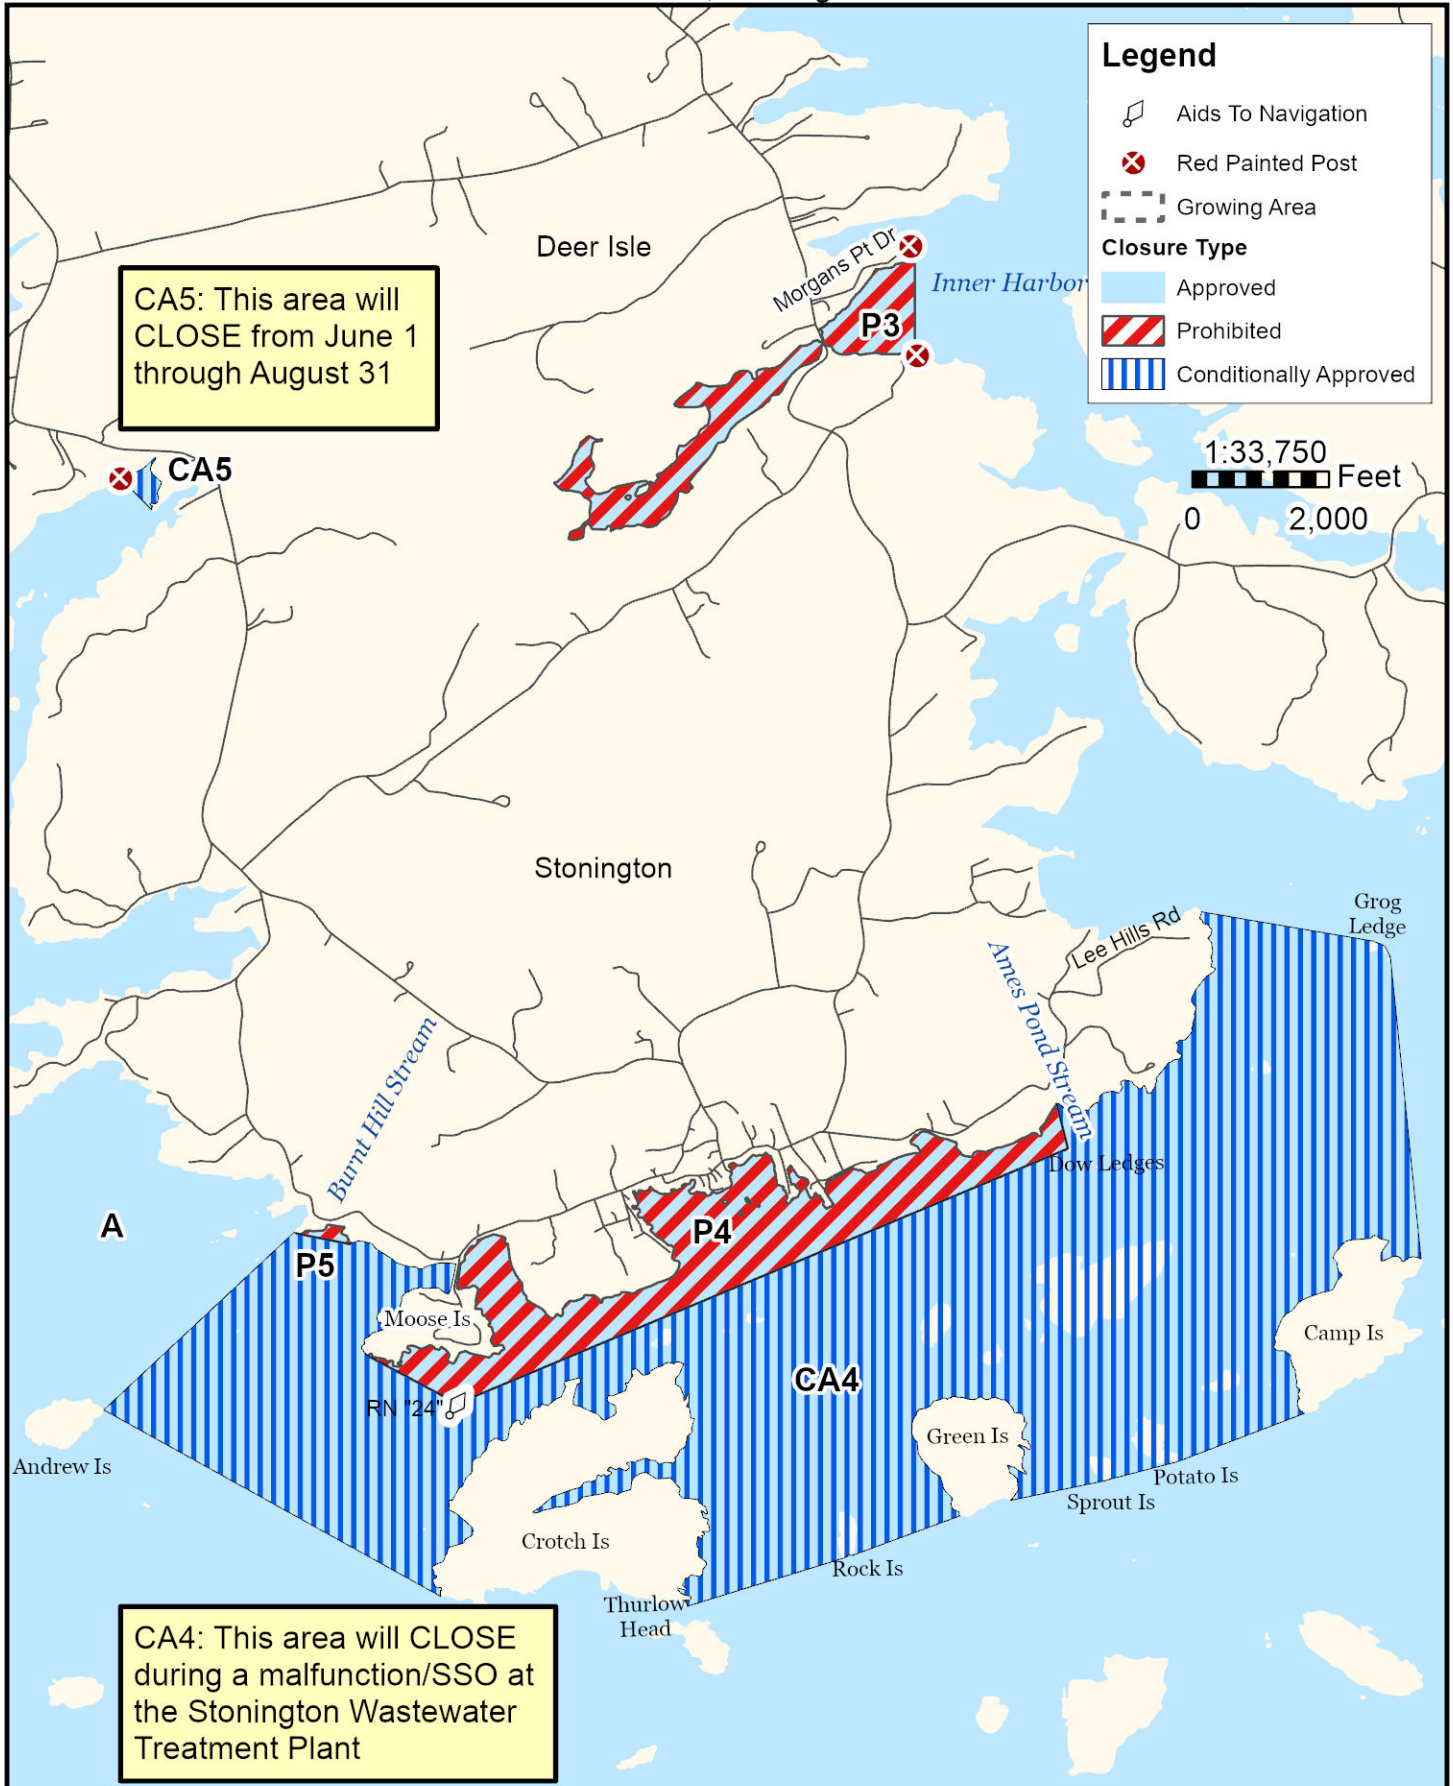

Maine Department of Marine Resources

Growing Area EC, Inset A

April 3, 2025

Eggemoggin

This map is provided as a courtesy. Read the provided legal notice for closure details. Closures are not shown outside of the designated growing area. Maritime navigational aids are for reference only and are not suitable for maritime navigation.

Maine Department of Marine Resources

Growing Area EC, Inset B

Deer Isle

April 3, 2025

This map is provided as a courtesy. Read the provided legal notice for closure details. Closures are not shown outside of the designated growing area. Maritime navigational aids are for reference only and are not suitable for maritime navigation.

Maine Department of Marine Resources

Growing Area EC, Inset C

Deer Isle, Stonington

April 3, 2025

This map is provided as a courtesy. Read the provided legal notice for closure details. Closures are not shown outside of the designated growing area. Maritime navigational aids are for reference only and are not suitable for maritime navigation.