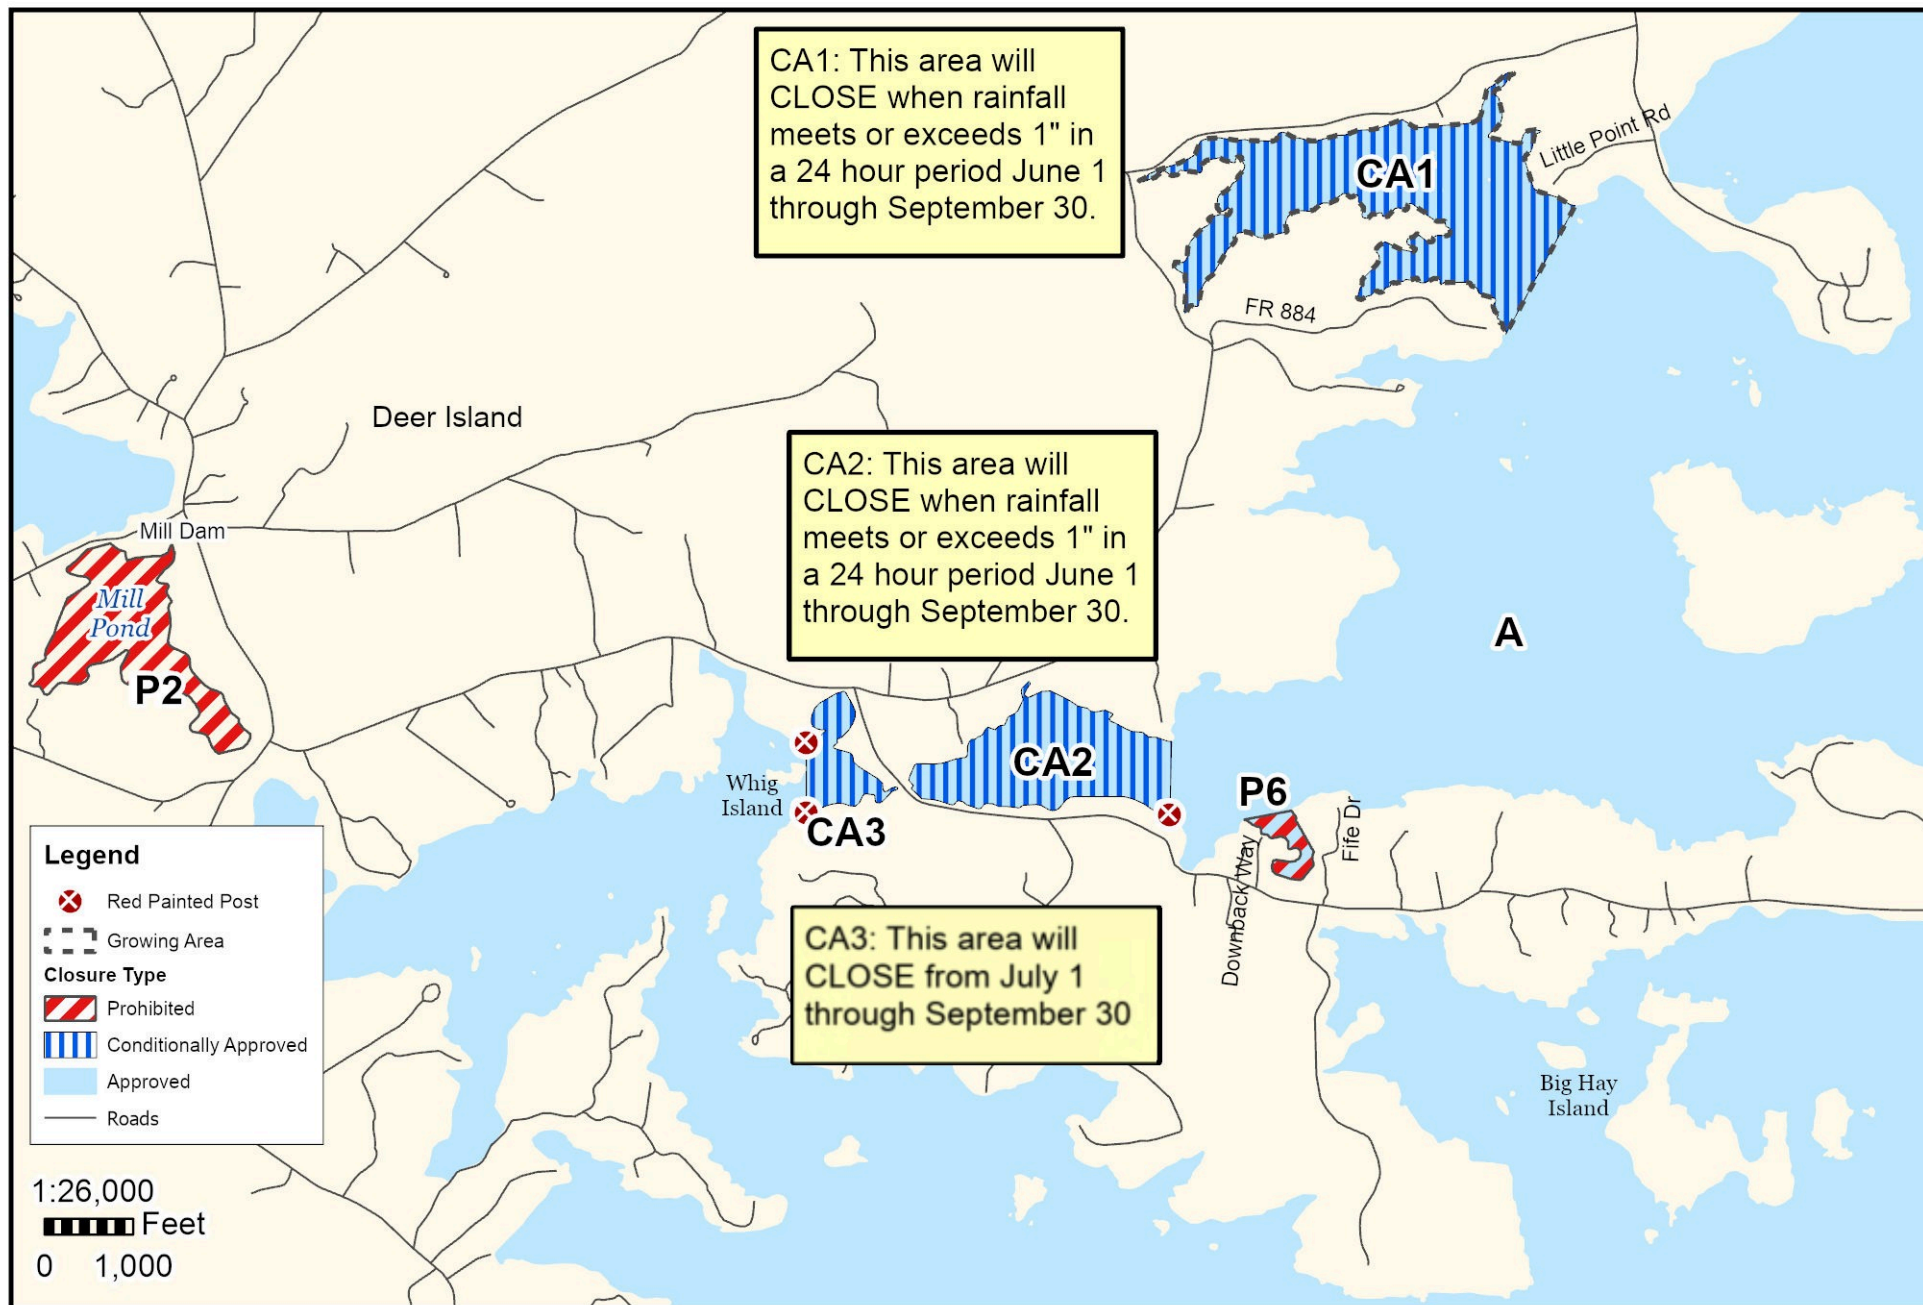

Maine Department of Marine Resources

Growing Area EC, Inset A

April 3, 2025

Eggemoggin

This map is provided as a courtesy. Read the provided legal notice for closure details. Closures are not shown outside of the designated growing area. Maritime navigational aids are for reference only and are not suitable for maritime navigation.

Maine Department of Marine Resources

Growing Area EC, Inset B

Deer Isle

April 3, 2025

This map is provided as a courtesy. Read the provided legal notice for closure details. Closures are not shown outside of the designated growing area. Maritime navigational aids are for reference only and are not suitable for maritime navigation.

Maine Department of Marine Resources

Growing Area EC, Inset C

Deer Isle, Stonington

April 3, 2025

This map is provided as a courtesy. Read the provided legal notice for closure details. Closures are not shown outside of the designated growing area. Maritime navigational aids are for reference only and are not suitable for maritime navigation.