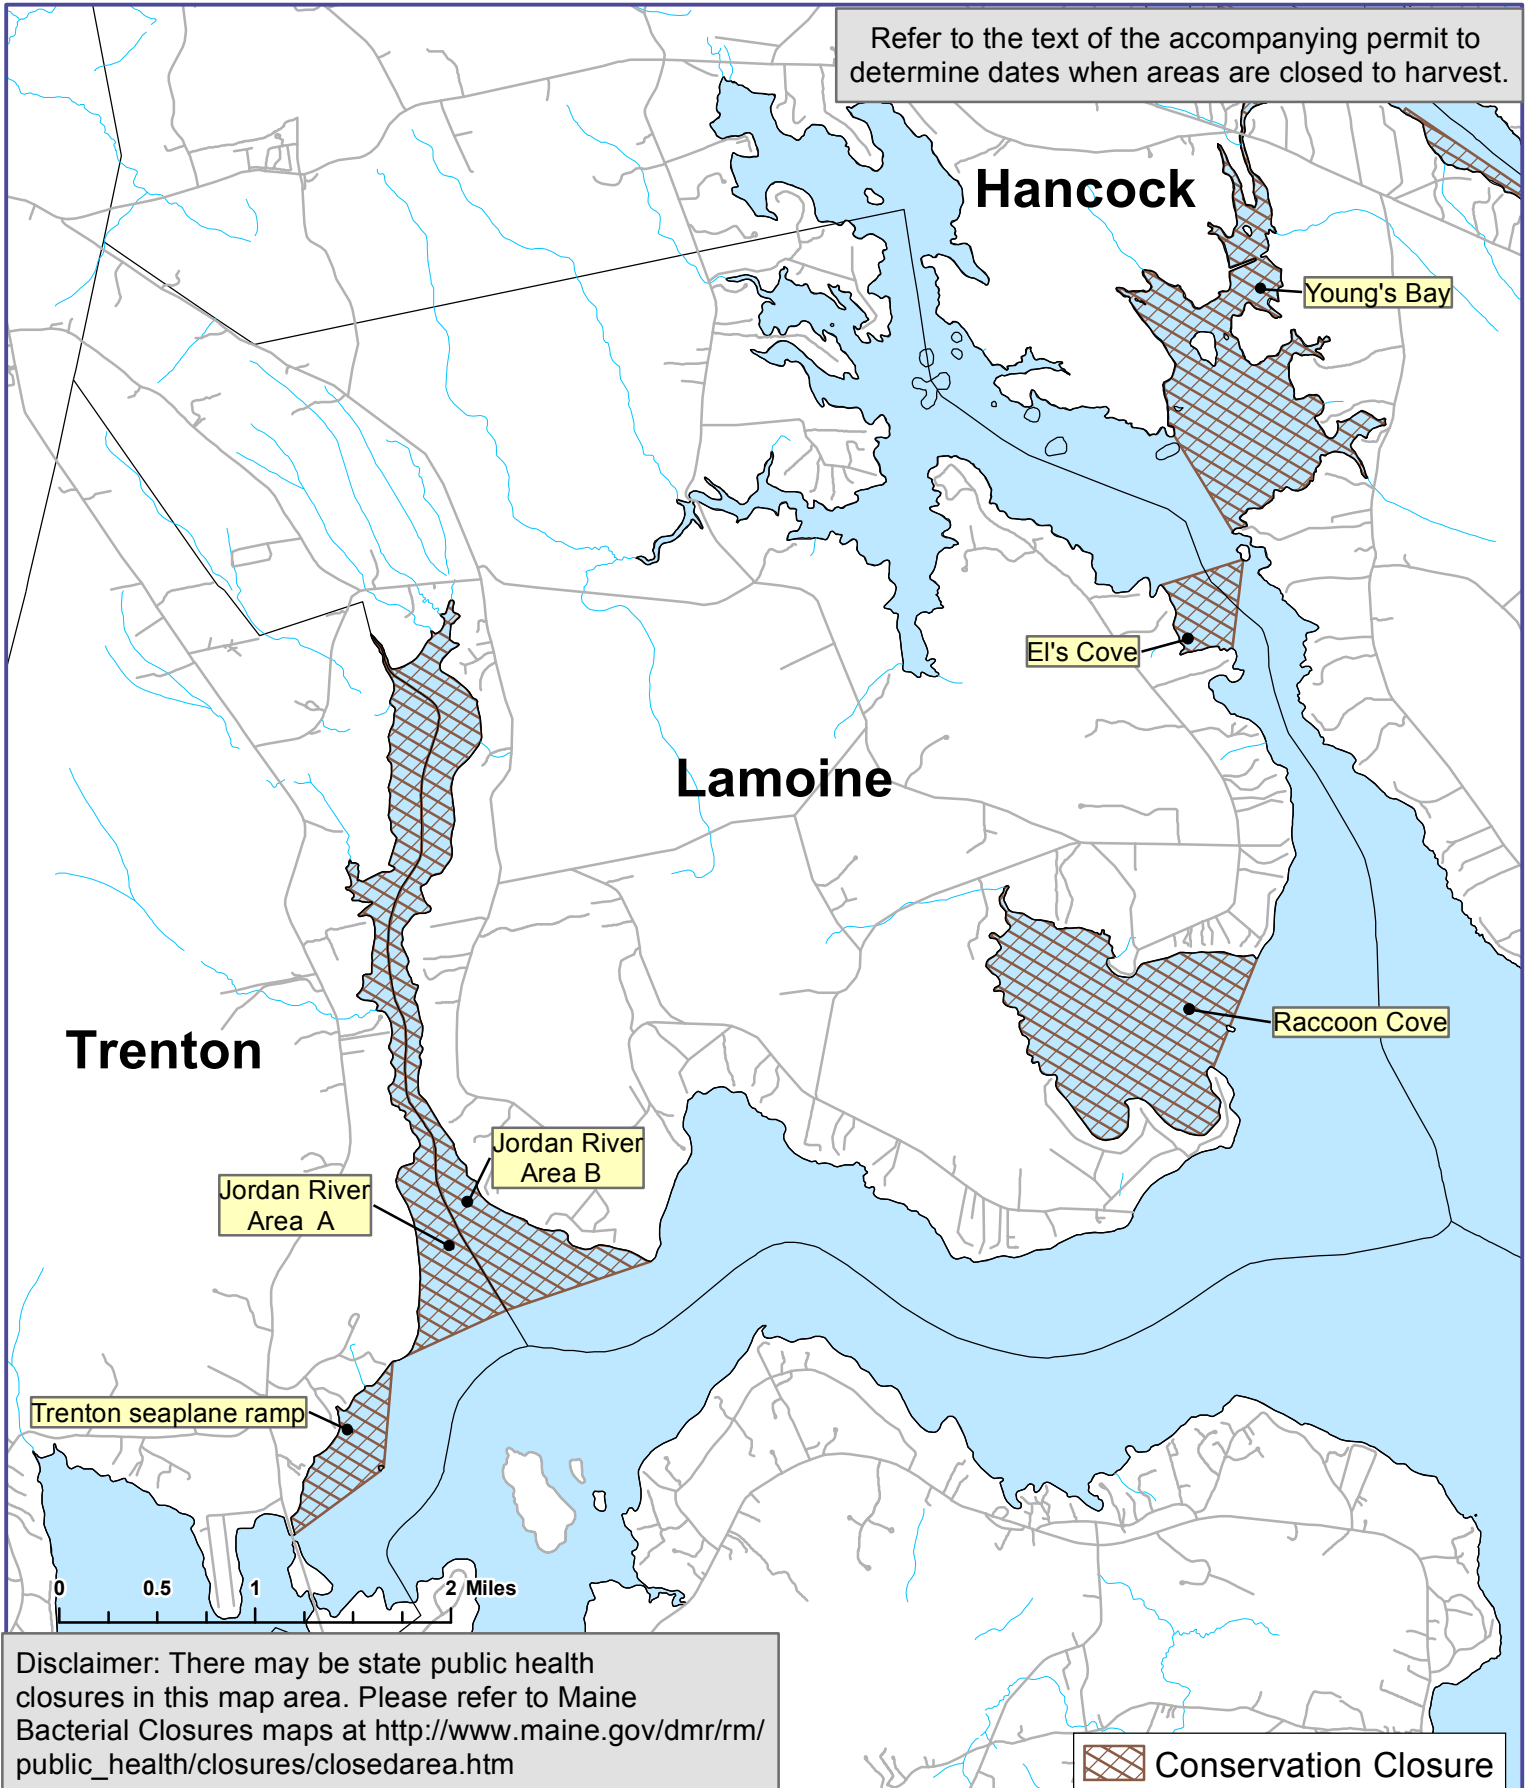

Maine Department of Marine Resources

Trenton, Lamoine, and Hancock

Municipal Conservation Closures

Refer to the text of the accompanying permit to determine dates when areas are closed to harvest.

Disclaimer: There may be state public health closures in this map area. Please refer to Maine Bacterial Closures maps at http://www.maine.gov/dmr/rm/public_health/closures/closedarea.htm

Maine Department of Marine Resources

Hancock, Sullivan, Sorrento

Municipal Conservation Closures

Refer to the text of the accompanying permit to determine dates when areas are closed to harvest.

Disclaimer: There may be state public health closures in this map area. Please refer to Maine Bacterial Closures maps at http://www.maine.gov/dmr/rm/public_health/closures/closedarea.htm

Maine Department of Marine Resources

Franklin, Hancock

Municipal Conservation Closures

Refer to the text of the accompanying permit to determine dates when areas are closed to harvest.

Disclaimer: There may be state public health closures in this map area. Please refer to Maine Bacterial Closures maps at http://www.maine.gov/dmr/rm/public_health/closures/closedarea.htm

 Conservation Closure