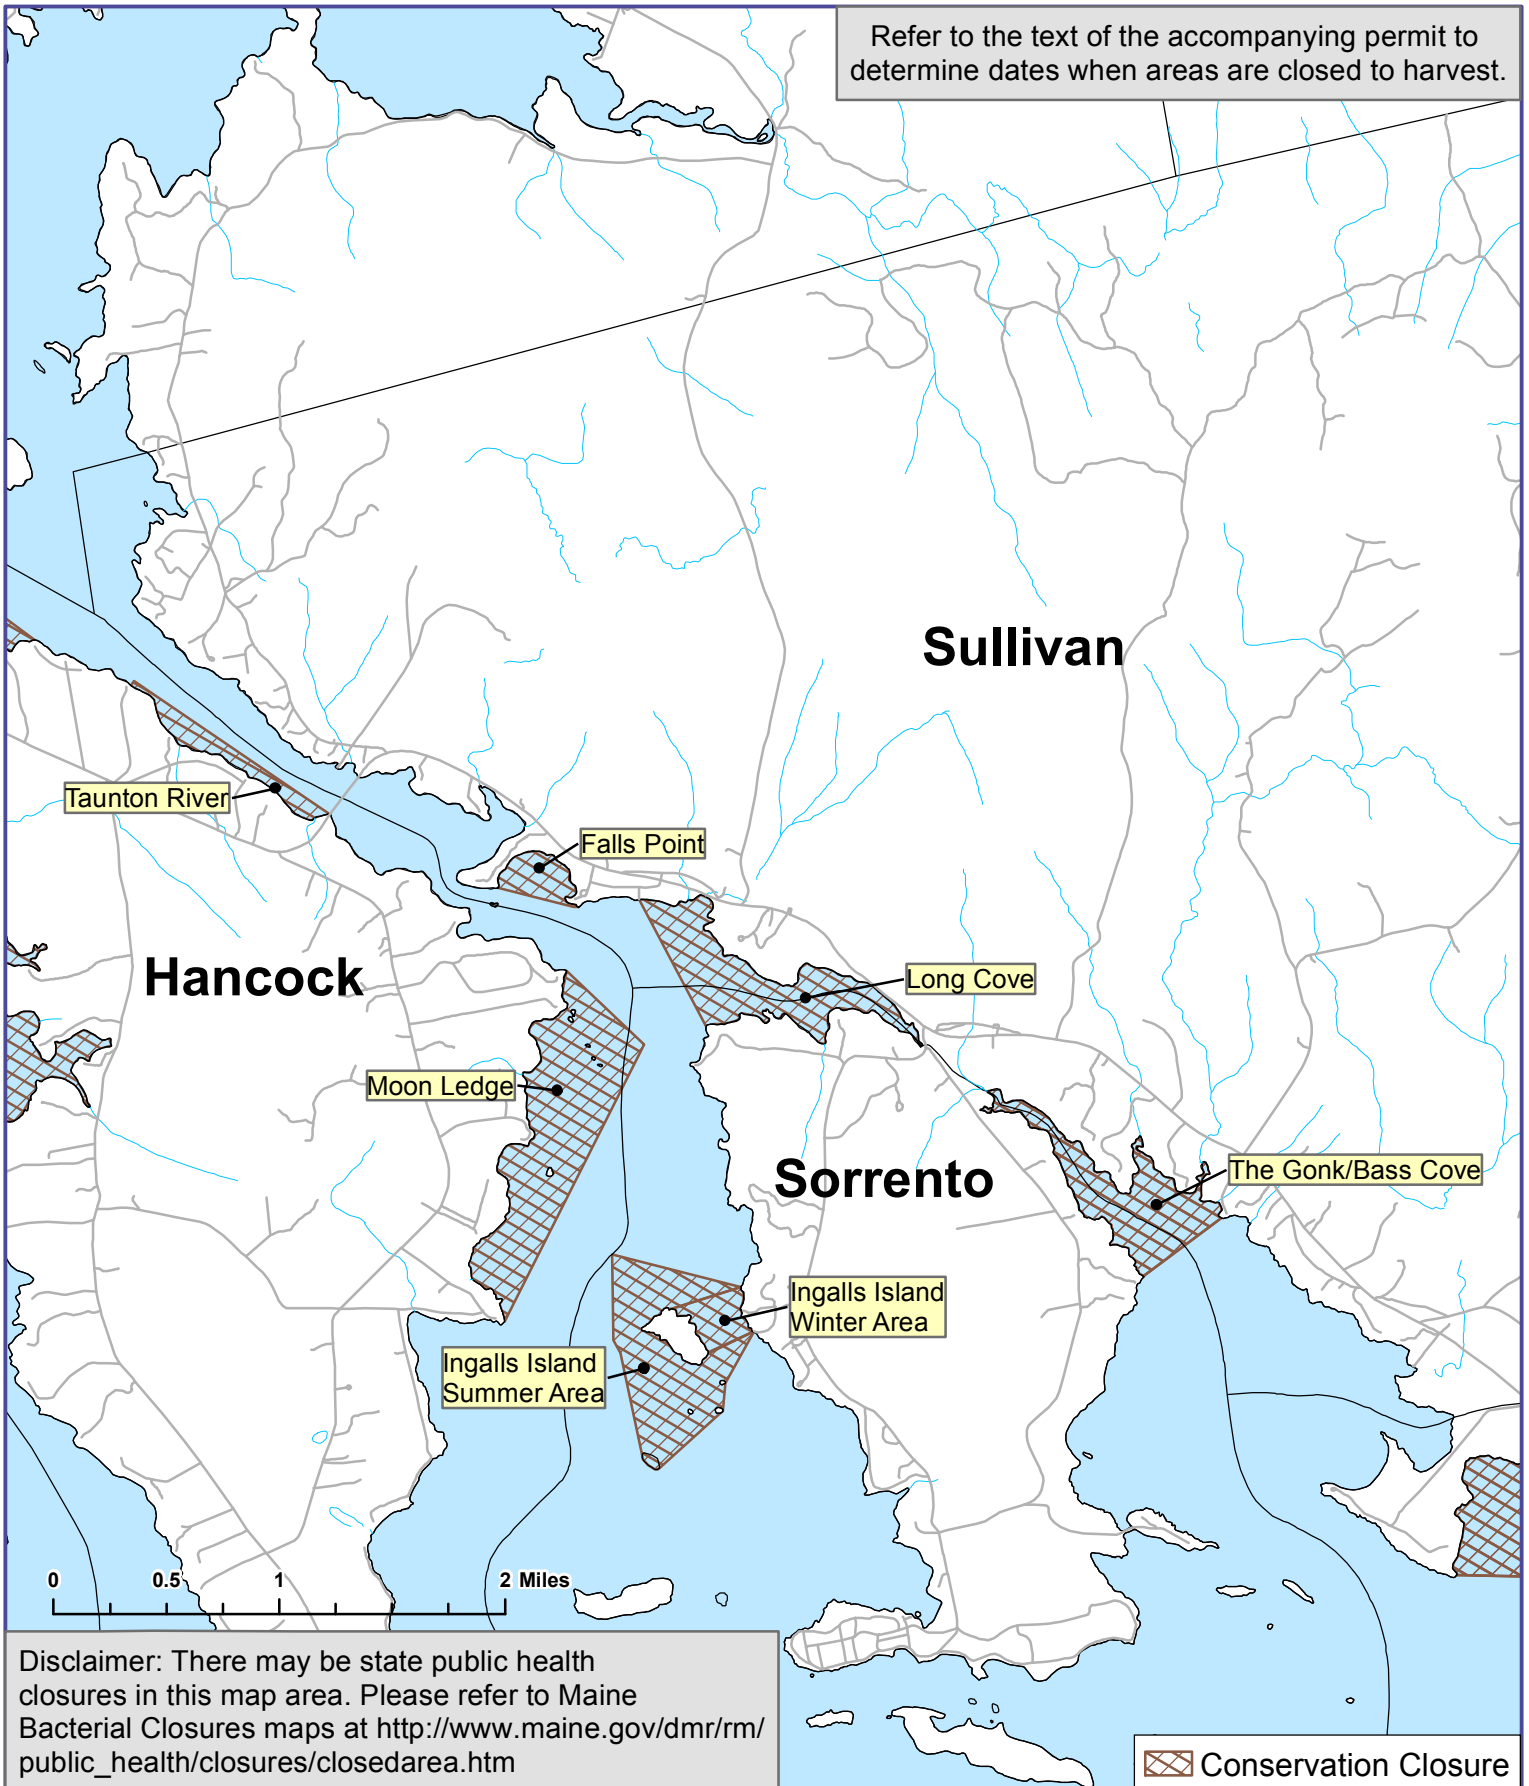

Maine Department of Marine Resources

Trenton, Lamoine, and Hancock

Municipal Conservation Closures

Refer to the text of the accompanying permit to determine dates when areas are closed to harvest.

Disclaimer: There may be state public health closures in this map area. Please refer to Maine Bacterial Closures maps at http://www.maine.gov/dmr/rm/public_health/closures/closedarea.htm

Maine Department of Marine Resources

Hancock, Sullivan, Sorrento

Municipal Conservation Closures

Refer to the text of the accompanying permit to determine dates when areas are closed to harvest.

Disclaimer: There may be state public health closures in this map area. Please refer to Maine Bacterial Closures maps at http://www.maine.gov/dmr/rm/public_health/closures/closedarea.htm

Maine Department of Marine Resources

Franklin, Hancock

Municipal Conservation Closures

Refer to the text of the accompanying permit to determine dates when areas are closed to harvest.

Disclaimer: There may be state public health closures in this map area. Please refer to Maine Bacterial Closures maps at http://www.maine.gov/dmr/rm/public_health/closures/closedarea.htm

 Conservation Closure