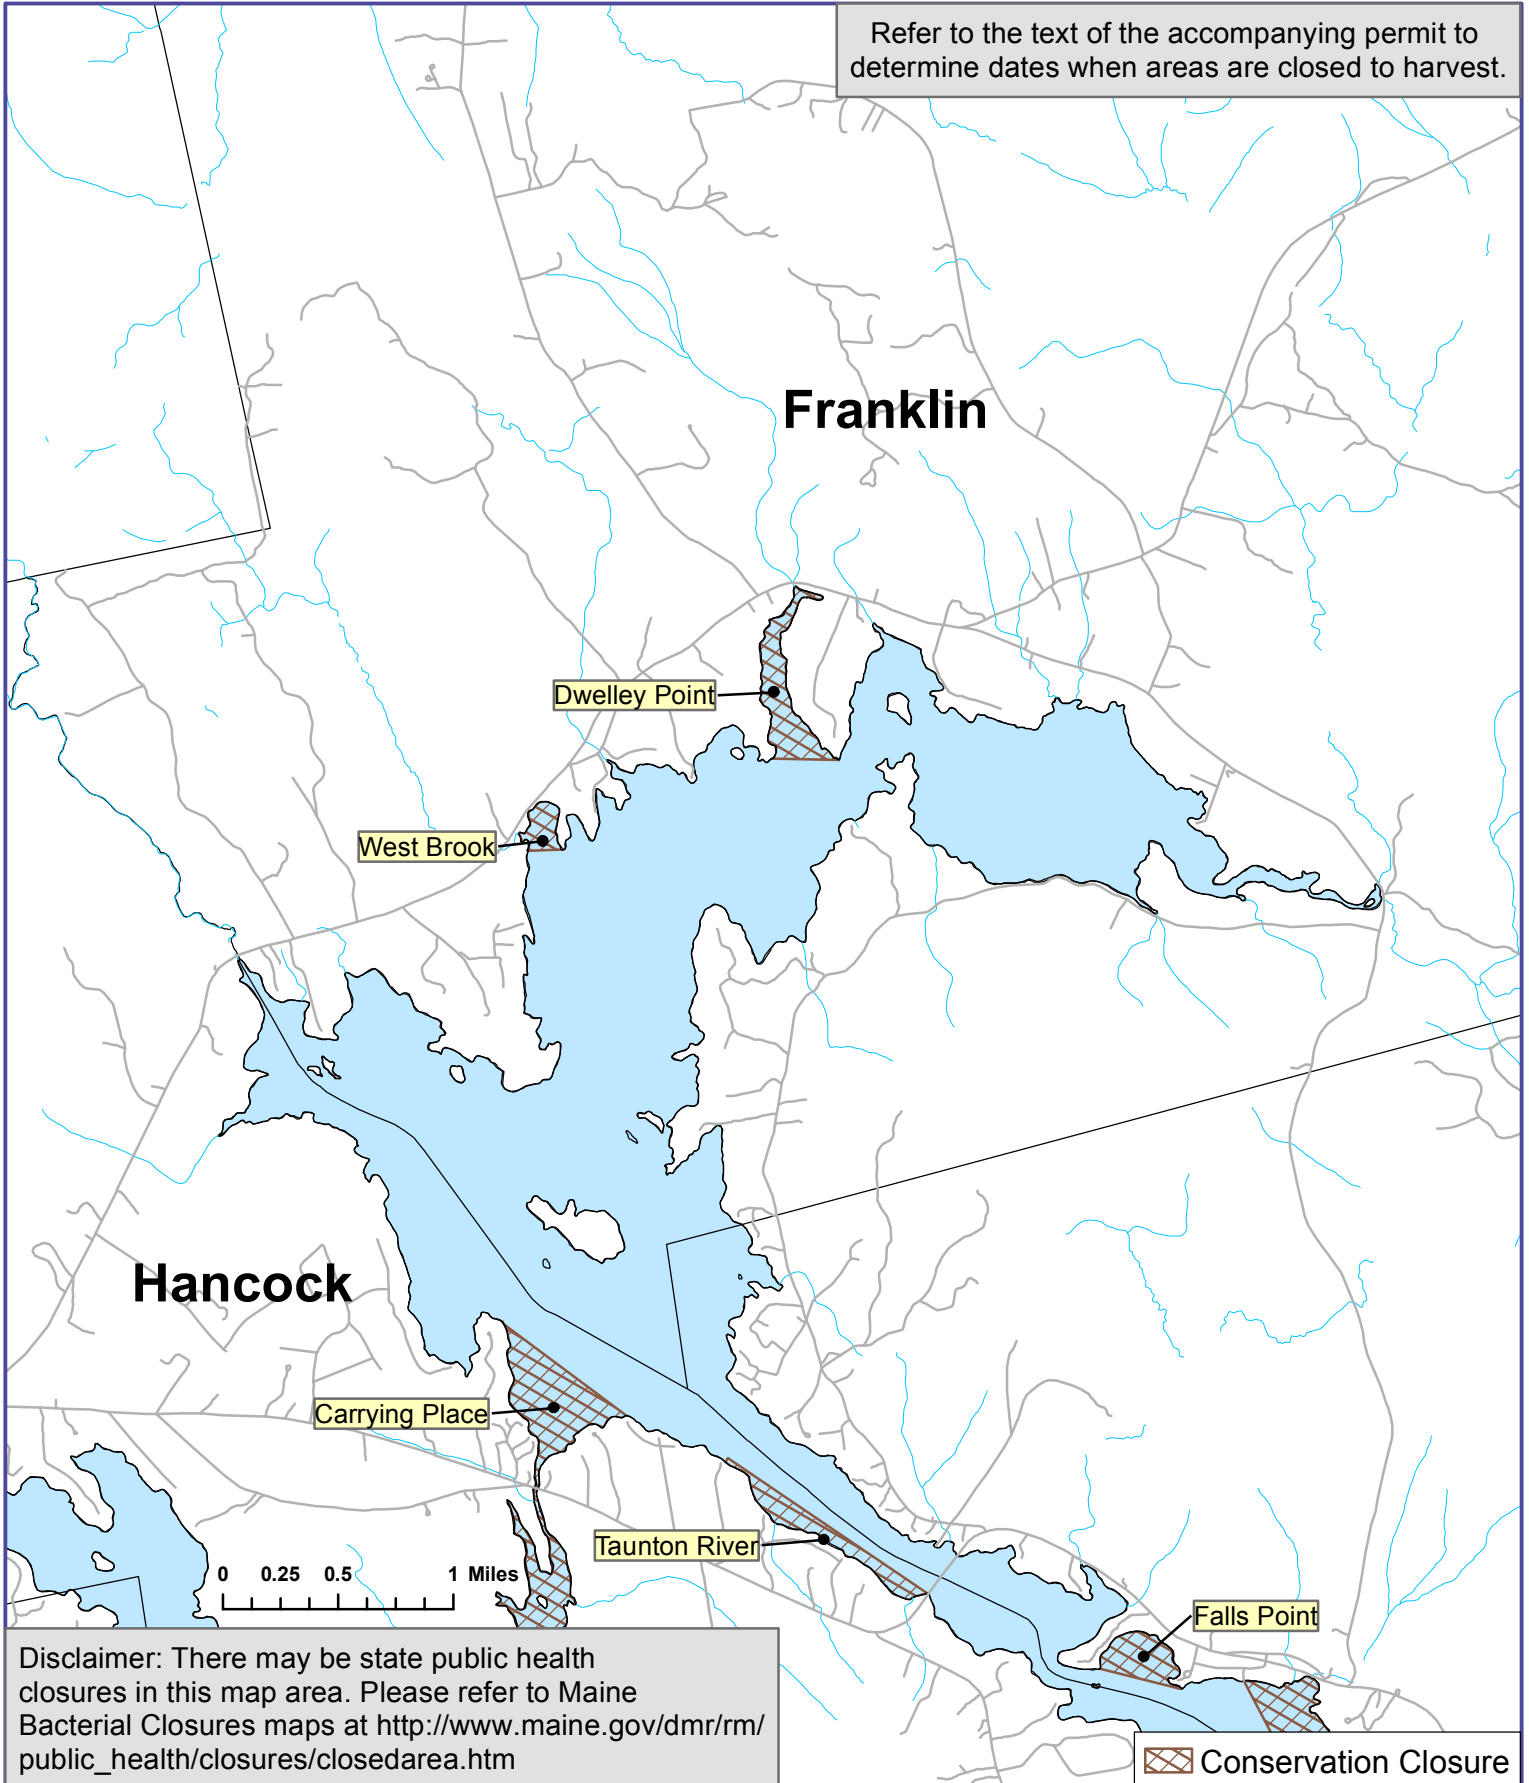

Maine Department of Marine Resources

Franklin, Hancock

Municipal Conservation Closures

Refer to the text of the accompanying permit to determine dates when areas are closed to harvest.

Disclaimer: There may be state public health closures in this map area. Please refer to Maine Bacterial Closures maps at <http://www.maine.gov/dmr/rm/public_health/closures/closedarea.htm>

Conservation Closure