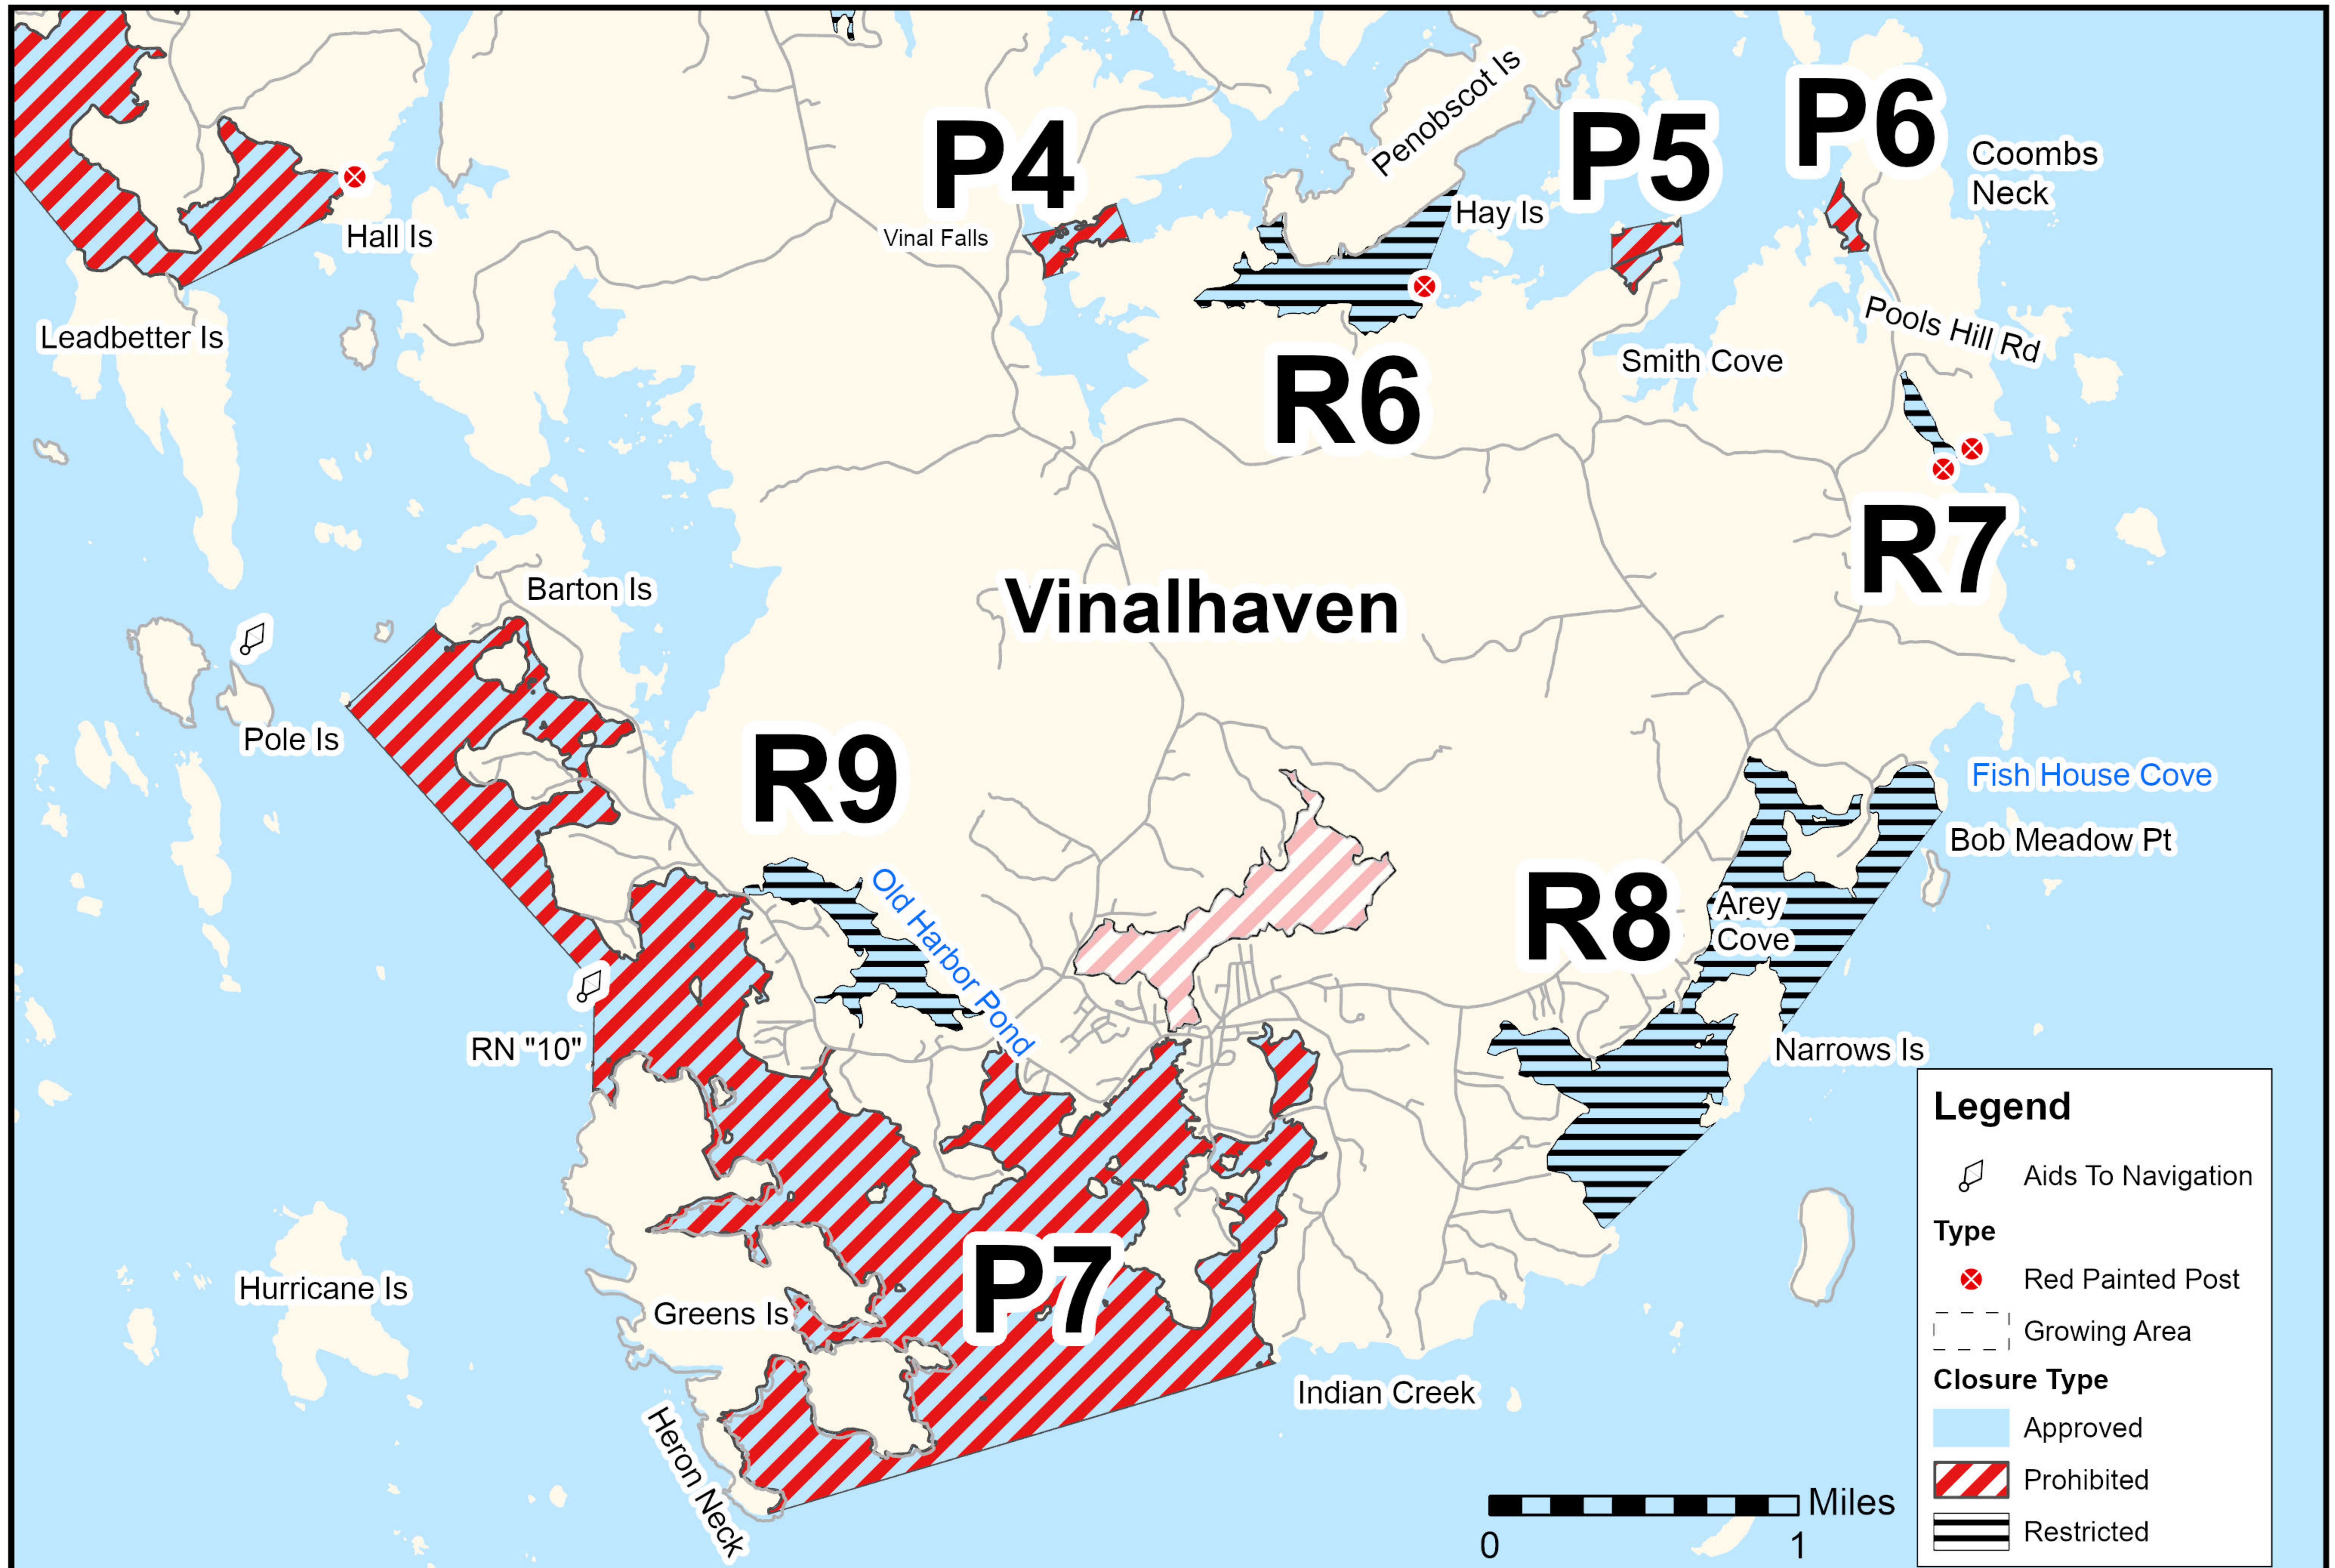

North Haven Maine Department of Marine Resources

Growing Area WZ, Insets A-C

June 28, 2022

North Haven, Vinalhaven, Matinicus Is, Ragged Is

This map is provided as a courtesy. Read the provided legal notice for closure details. Closures are not shown outside of the designated growing area. Maritime navigational aids are for reference only and are not suitable for maritime navigation.

Maine Department of Marine Resources

Growing Area WZ, Inset A

North Haven, Vinalhaven

June 28, 2022

This map is provided as a courtesy. Read the provided legal notice for closure details. Closures are not shown outside of the designated growing area. Maritime navigational aids are for reference only and are not suitable for maritime navigation.

Maine Department of Marine Resources

Growing Area WZ, Inset B

June 28, 2022

North Haven, Vinalhaven

This map is provided as a courtesy. Read the provided legal notice for closure details. Closures are not shown outside of the designated growing area. Maritime navigational aids are for reference only and are not suitable for maritime navigation.

Maine Department of Marine Resources

Growing Area WZ, Inset C

June 28, 2022

Vinalhaven

This map is provided as a courtesy. Read the provided legal notice for closure details. Closures are not shown outside of the designated growing area. Maritime navigational aids are for reference only and are not suitable for maritime navigation.