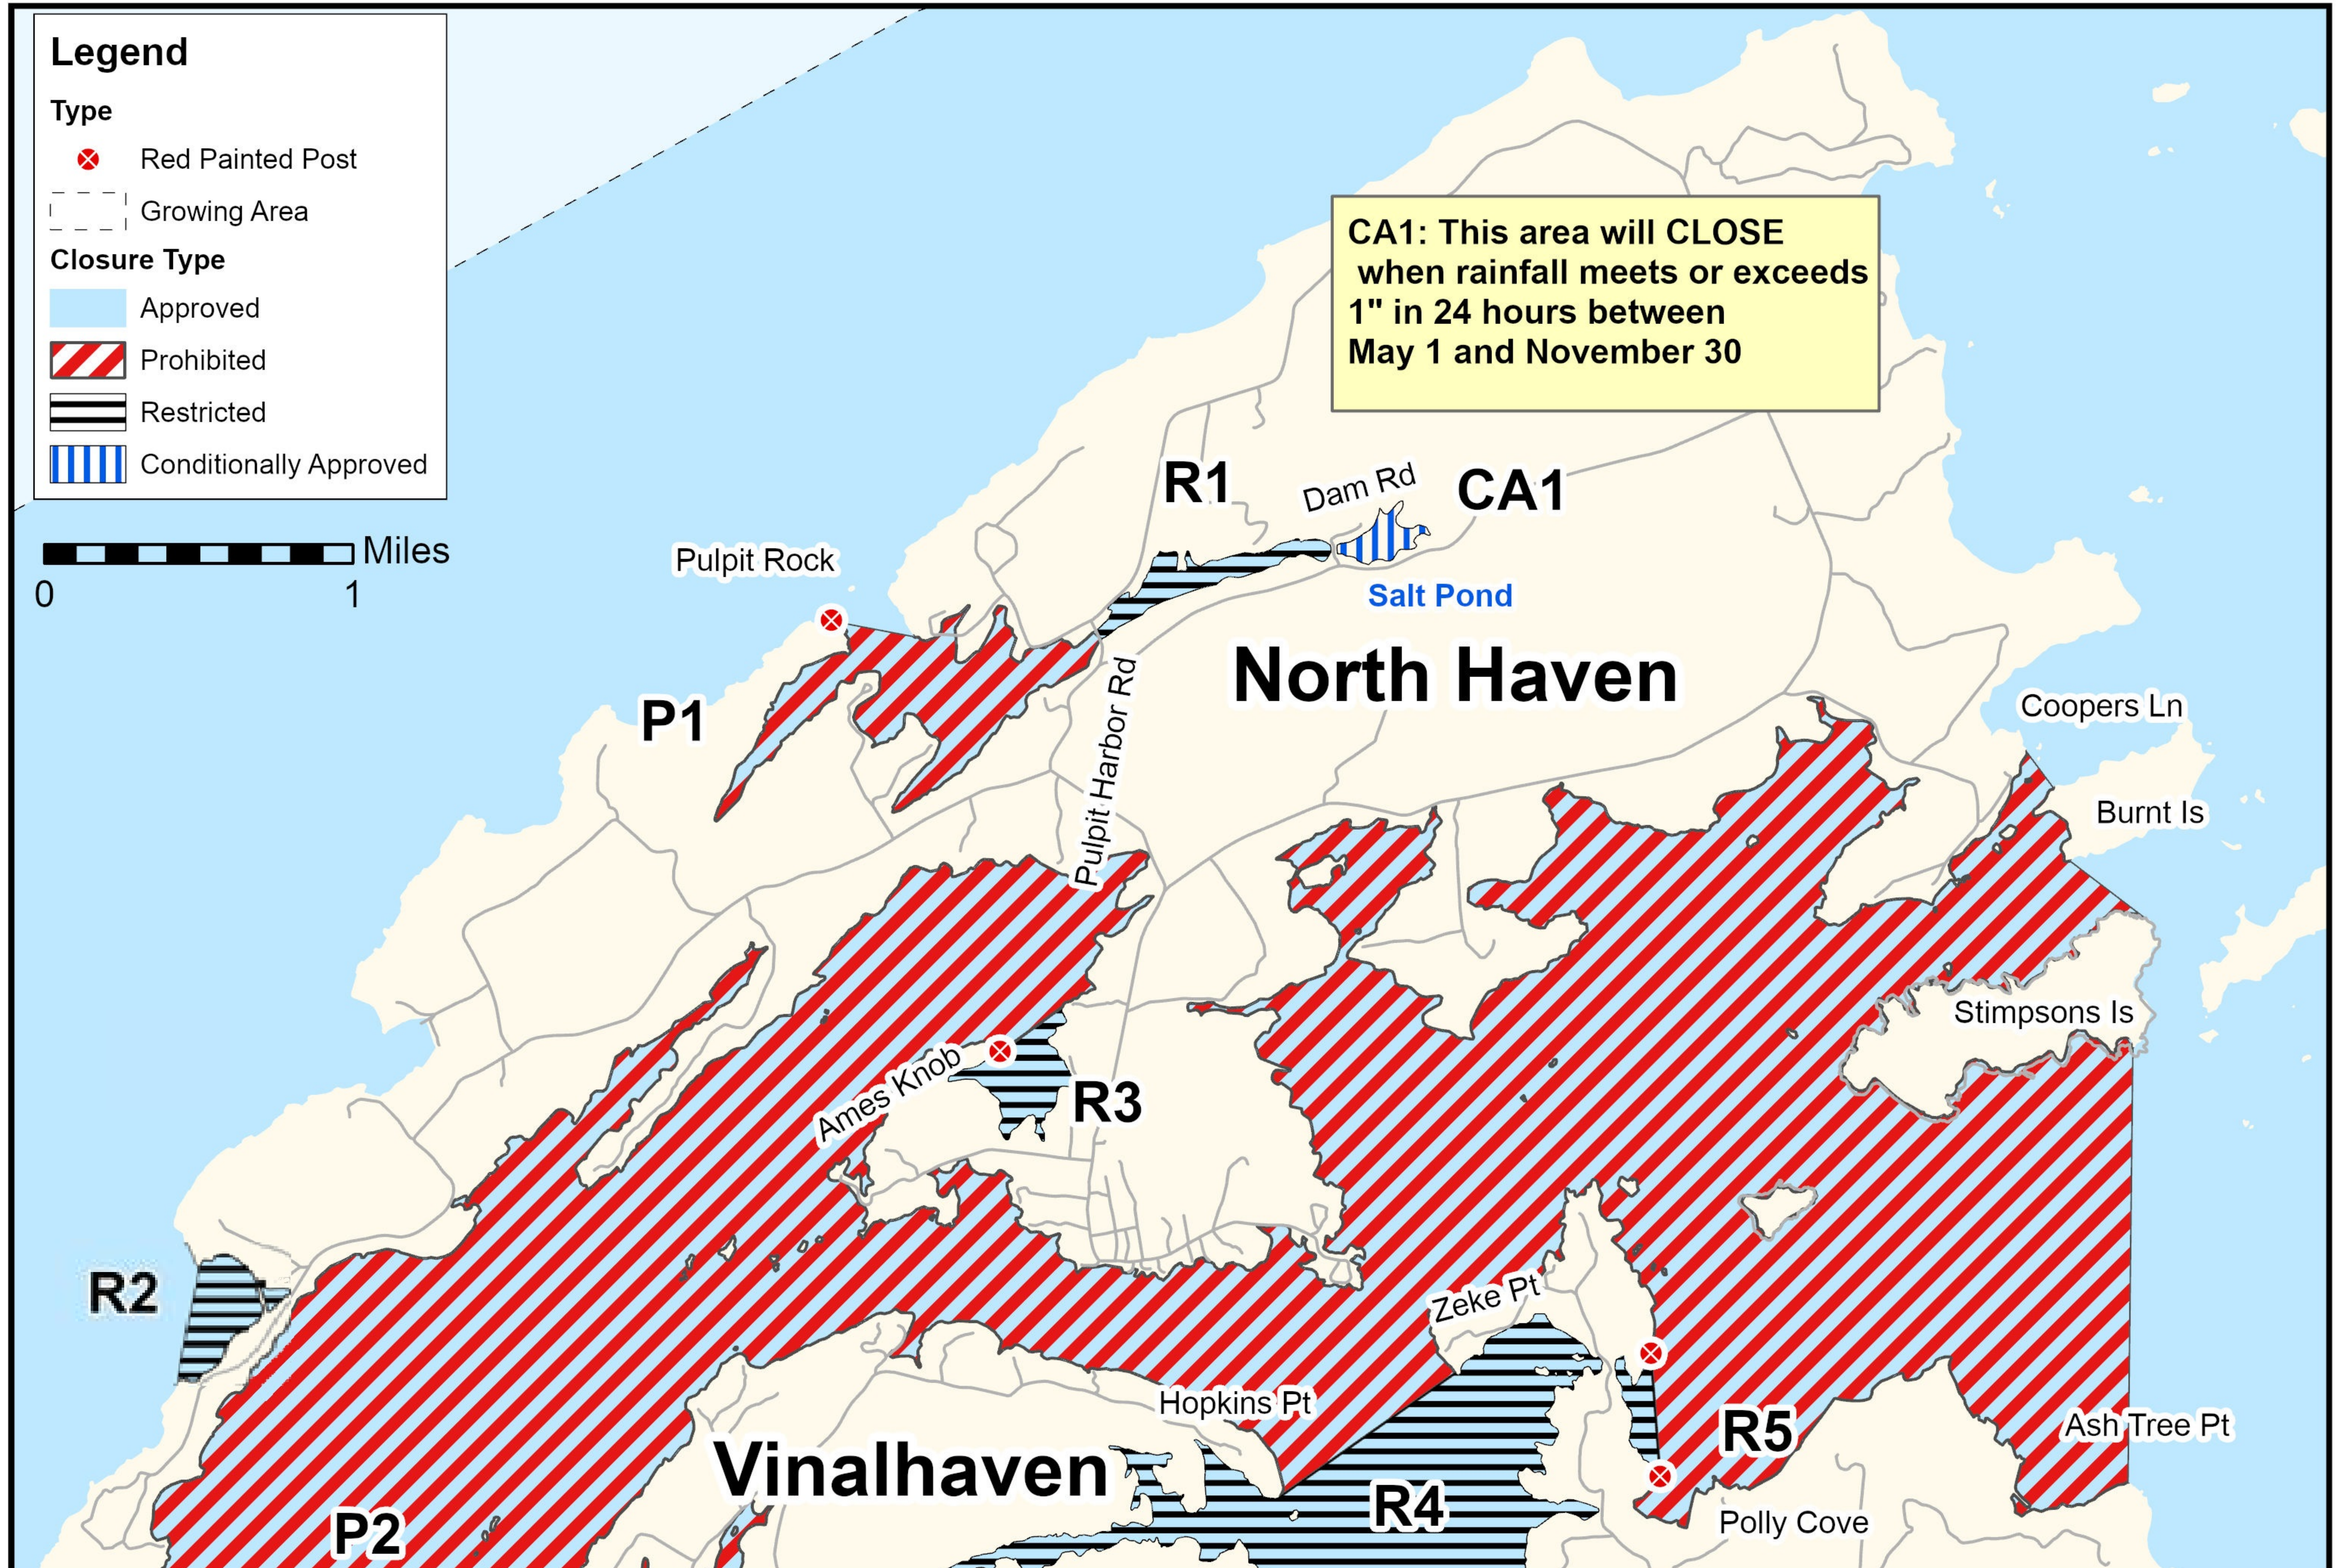

North Haven Maine Department of Marine Resources

Growing Area WZ, Insets A-C

June 28, 2022

North Haven, Vinalhaven, Matinicus Is, Ragged Is

This map is provided as a courtesy. Read the provided legal notice for closure details. Closures are not shown outside of the designated growing area. Maritime navigational aids are for reference only and are not suitable for maritime navigation.

Maine Department of Marine Resources

Growing Area WZ, Inset A

North Haven, Vinalhaven

June 28, 2022

This map is provided as a courtesy. Read the provided legal notice for closure details. Closures are not shown outside of the designated growing area. Maritime navigational aids are for reference only and are not suitable for maritime navigation.

Maine Department of Marine Resources

Growing Area WZ, Inset B

June 28, 2022

North Haven, Vinalhaven

This map is provided as a courtesy. Read the provided legal notice for closure details. Closures are not shown outside of the designated growing area. Maritime navigational aids are for reference only and are not suitable for maritime navigation.

Maine Department of Marine Resources

Growing Area WZ, Inset C

June 28, 2022

Vinalhaven

This map is provided as a courtesy. Read the provided legal notice for closure details. Closures are not shown outside of the designated growing area. Maritime navigational aids are for reference only and are not suitable for maritime navigation.