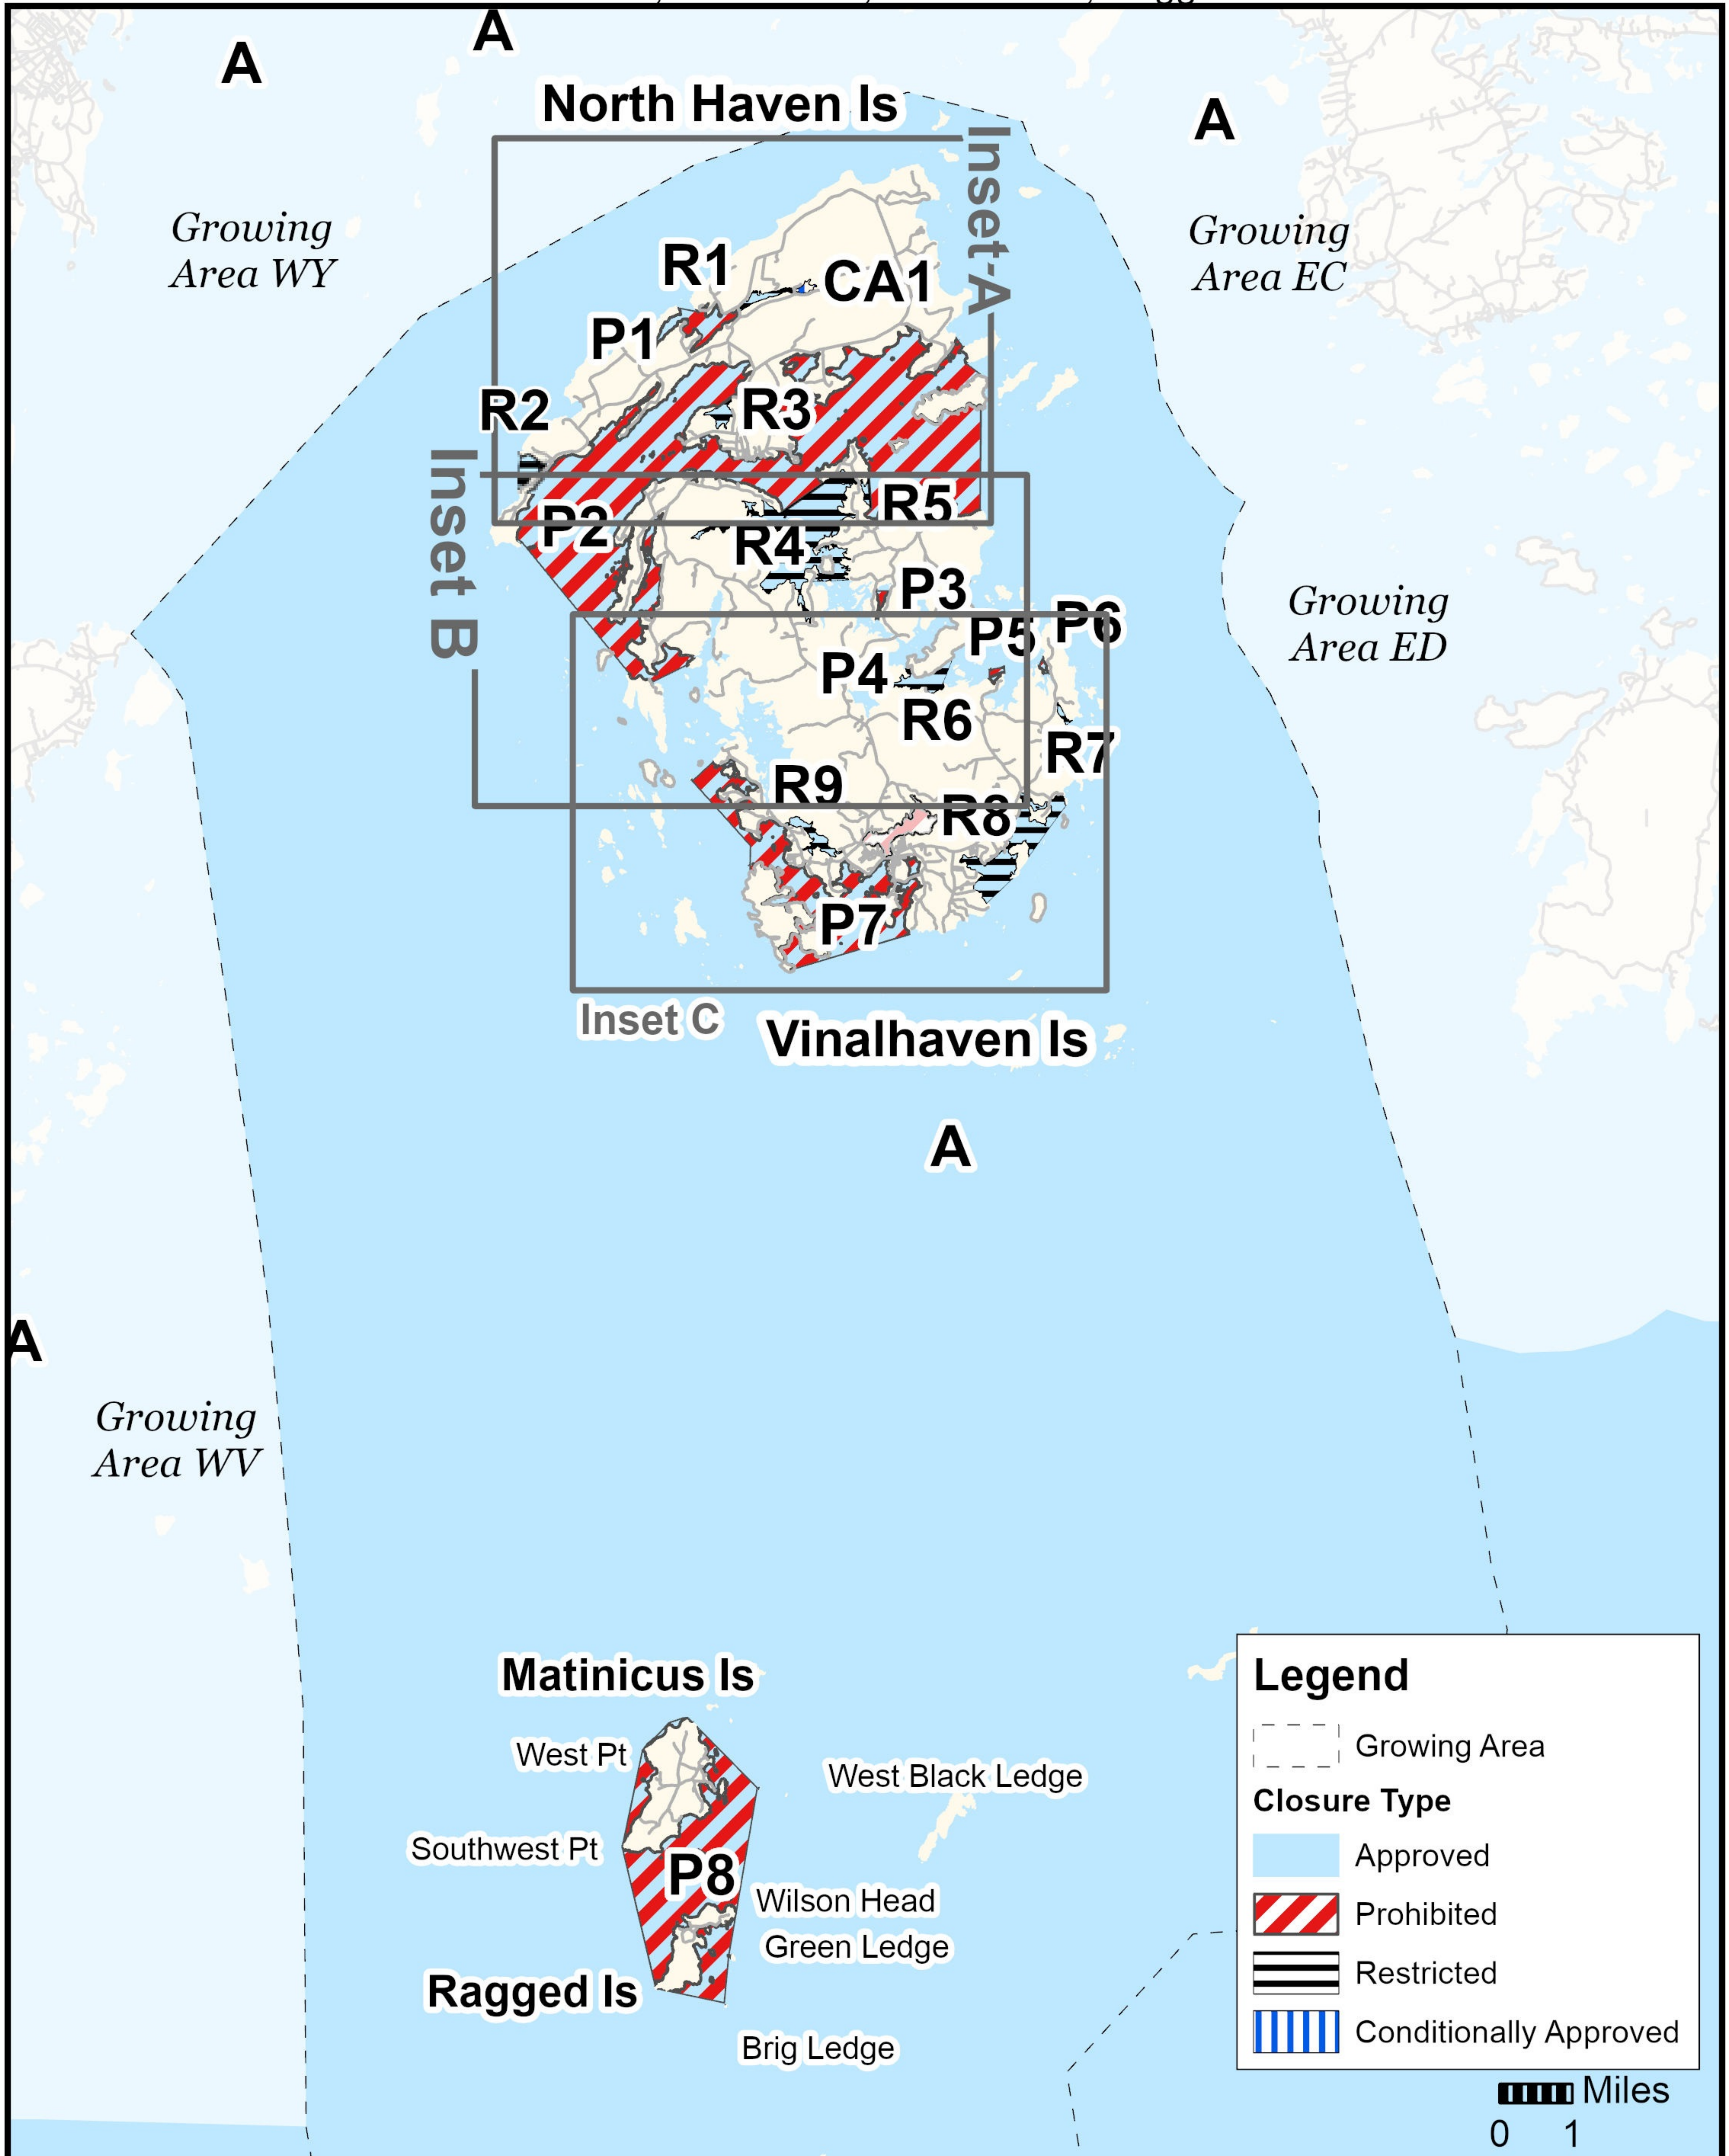

North Haven Maine Department of Marine Resources

Growing Area WZ, Insets A-C

June 28, 2022

North Haven, Vinalhaven, Matinicus Is, Ragged Is

This map is provided as a courtesy. Read the provided legal notice for closure details. Closures are not shown outside of the designated growing area. Maritime navigational aids are for reference only and are not suitable for maritime navigation.

Maine Department of Marine Resources

Growing Area WZ, Inset A

North Haven, Vinalhaven

June 28, 2022

This map is provided as a courtesy. Read the provided legal notice for closure details. Closures are not shown outside of the designated growing area. Maritime navigational aids are for reference only and are not suitable for maritime navigation.

Maine Department of Marine Resources

Growing Area WZ, Inset B

June 28, 2022

North Haven, Vinalhaven

This map is provided as a courtesy. Read the provided legal notice for closure details. Closures are not shown outside of the designated growing area. Maritime navigational aids are for reference only and are not suitable for maritime navigation.

Maine Department of Marine Resources

Growing Area WZ, Inset C

June 28, 2022

Vinalhaven

This map is provided as a courtesy. Read the provided legal notice for closure details. Closures are not shown outside of the designated growing area. Maritime navigational aids are for reference only and are not suitable for maritime navigation.