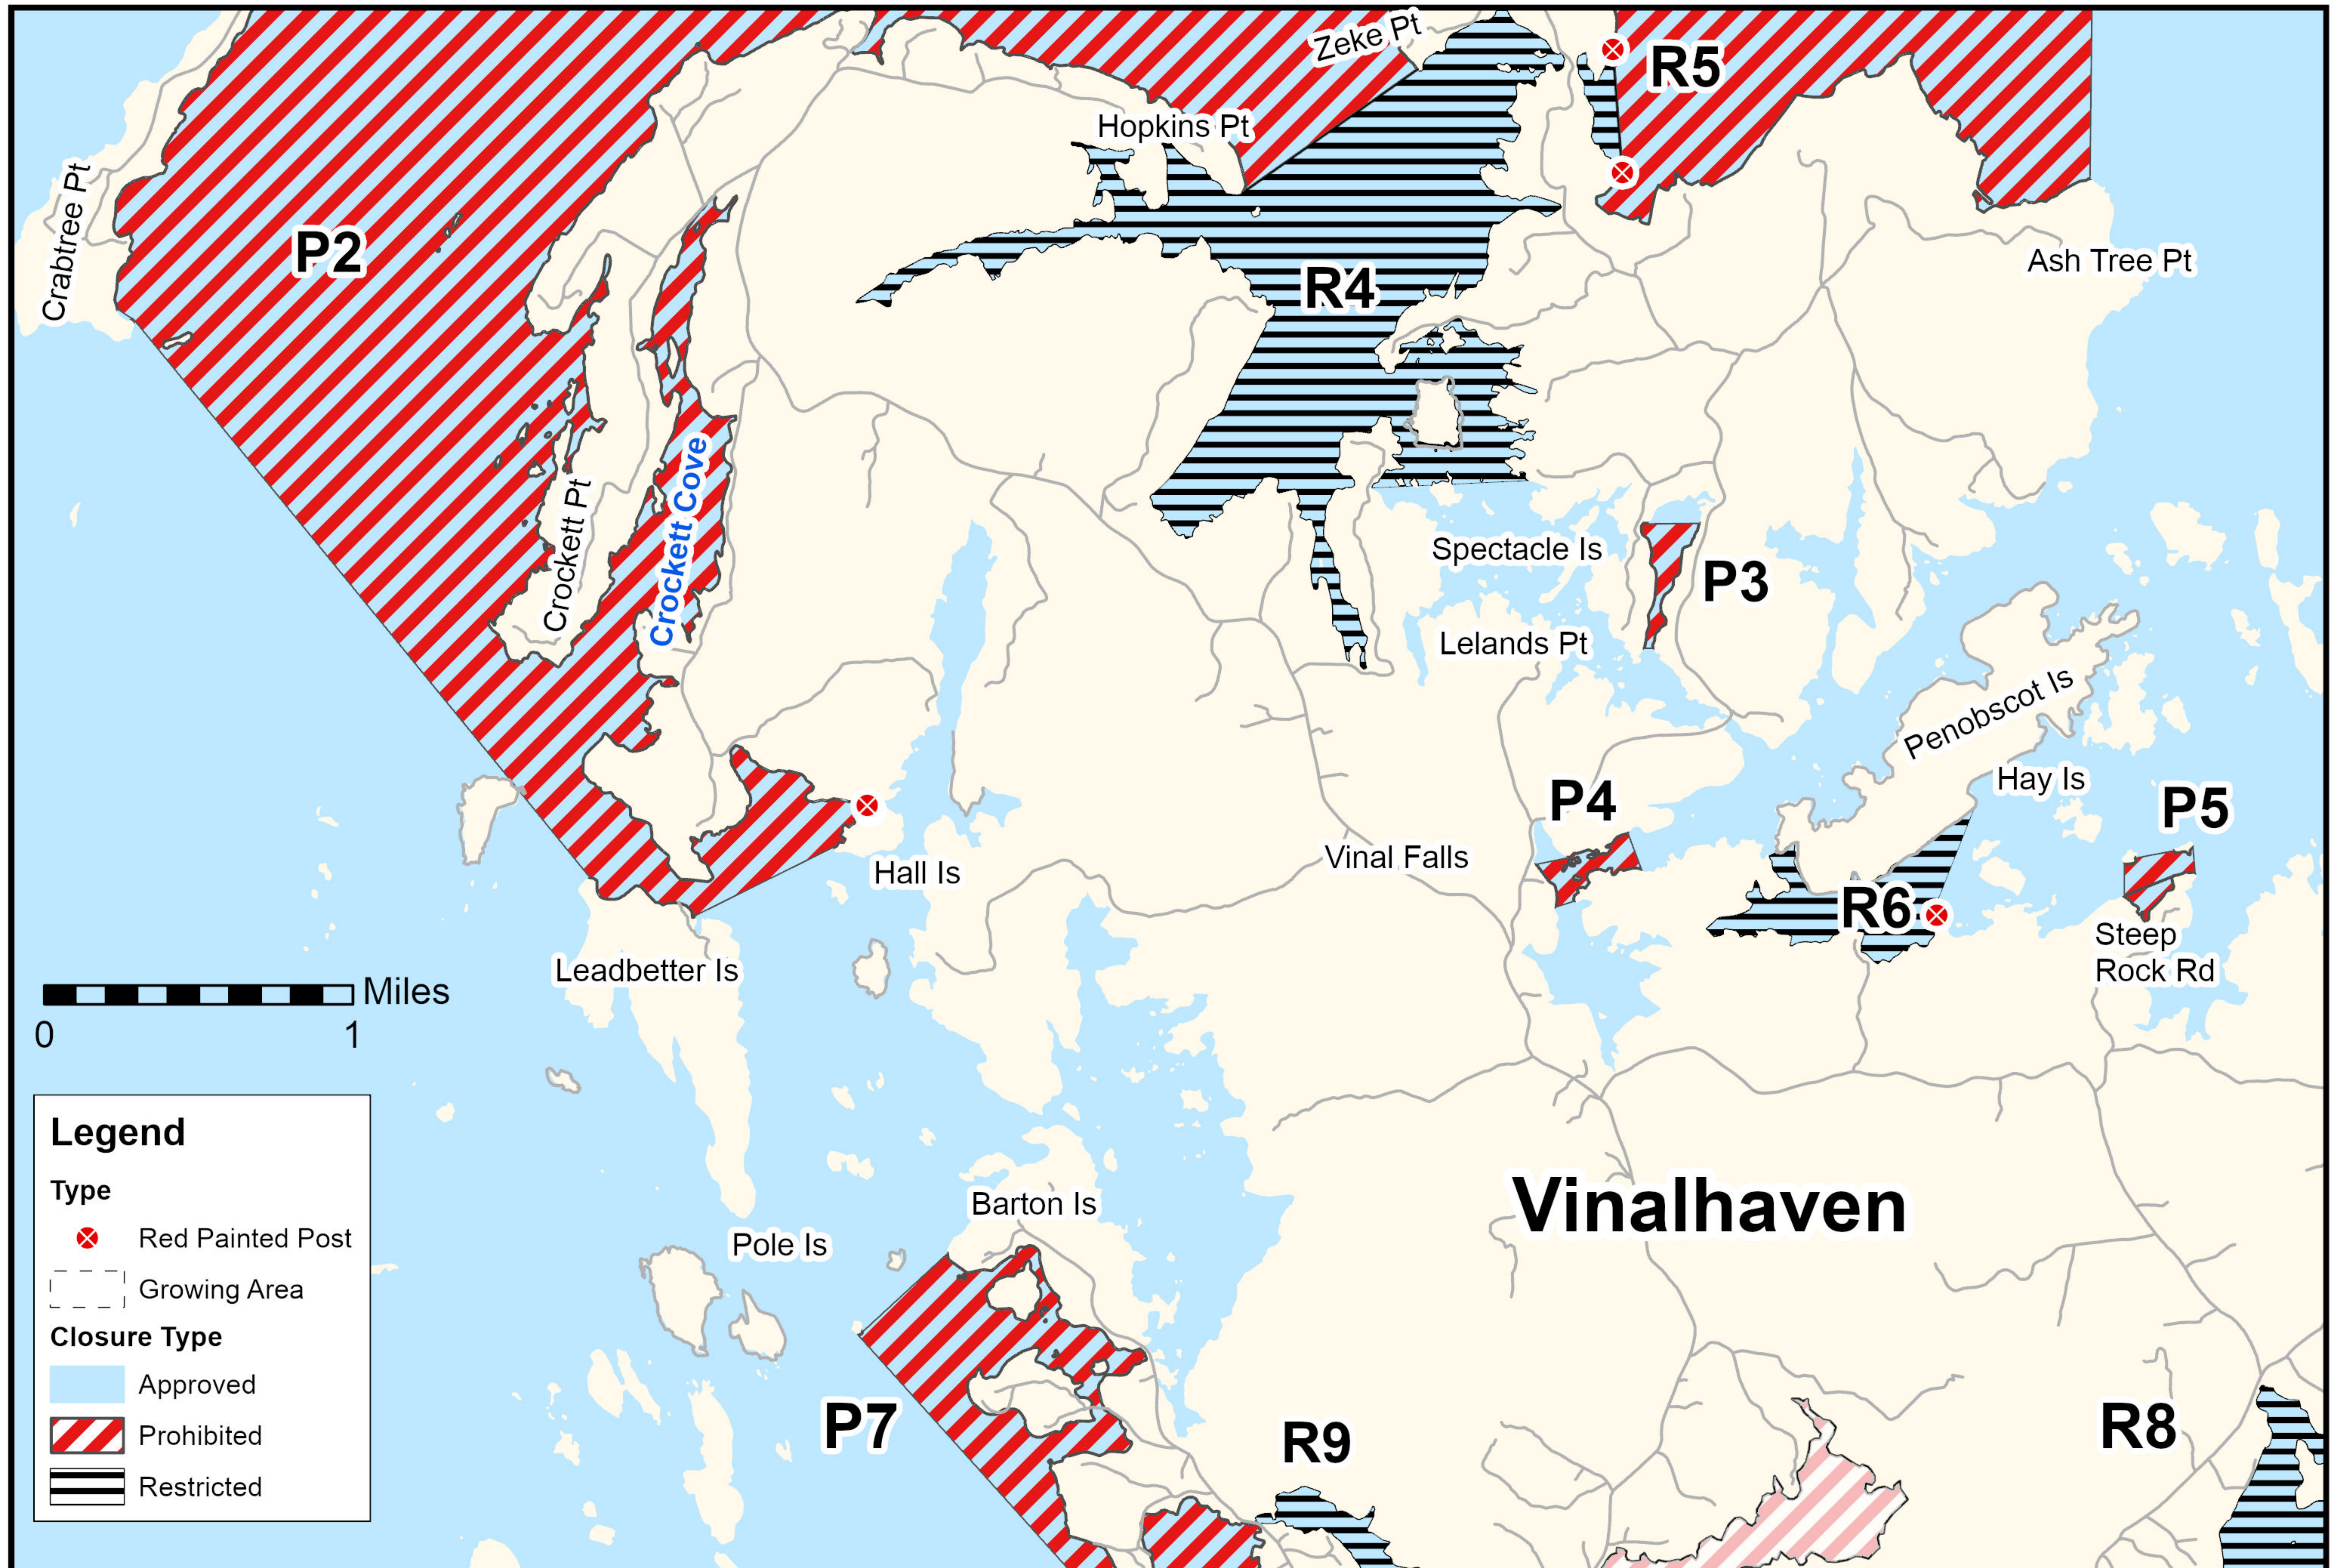

North Haven Maine Department of Marine Resources

Growing Area WZ, Insets A-C

June 28, 2022

North Haven, Vinalhaven, Matinicus Is, Ragged Is

This map is provided as a courtesy. Read the provided legal notice for closure details. Closures are not shown outside of the designated growing area. Maritime navigational aids are for reference only and are not suitable for maritime navigation.

Maine Department of Marine Resources

Growing Area WZ, Inset A

North Haven, Vinalhaven

June 28, 2022

This map is provided as a courtesy. Read the provided legal notice for closure details. Closures are not shown outside of the designated growing area. Maritime navigational aids are for reference only and are not suitable for maritime navigation.

Maine Department of Marine Resources

Growing Area WZ, Inset B

June 28, 2022

North Haven, Vinalhaven

This map is provided as a courtesy. Read the provided legal notice for closure details. Closures are not shown outside of the designated growing area. Maritime navigational aids are for reference only and are not suitable for maritime navigation.

Maine Department of Marine Resources

Growing Area WZ, Inset C

June 28, 2022

Vinalhaven

This map is provided as a courtesy. Read the provided legal notice for closure details. Closures are not shown outside of the designated growing area. Maritime navigational aids are for reference only and are not suitable for maritime navigation.