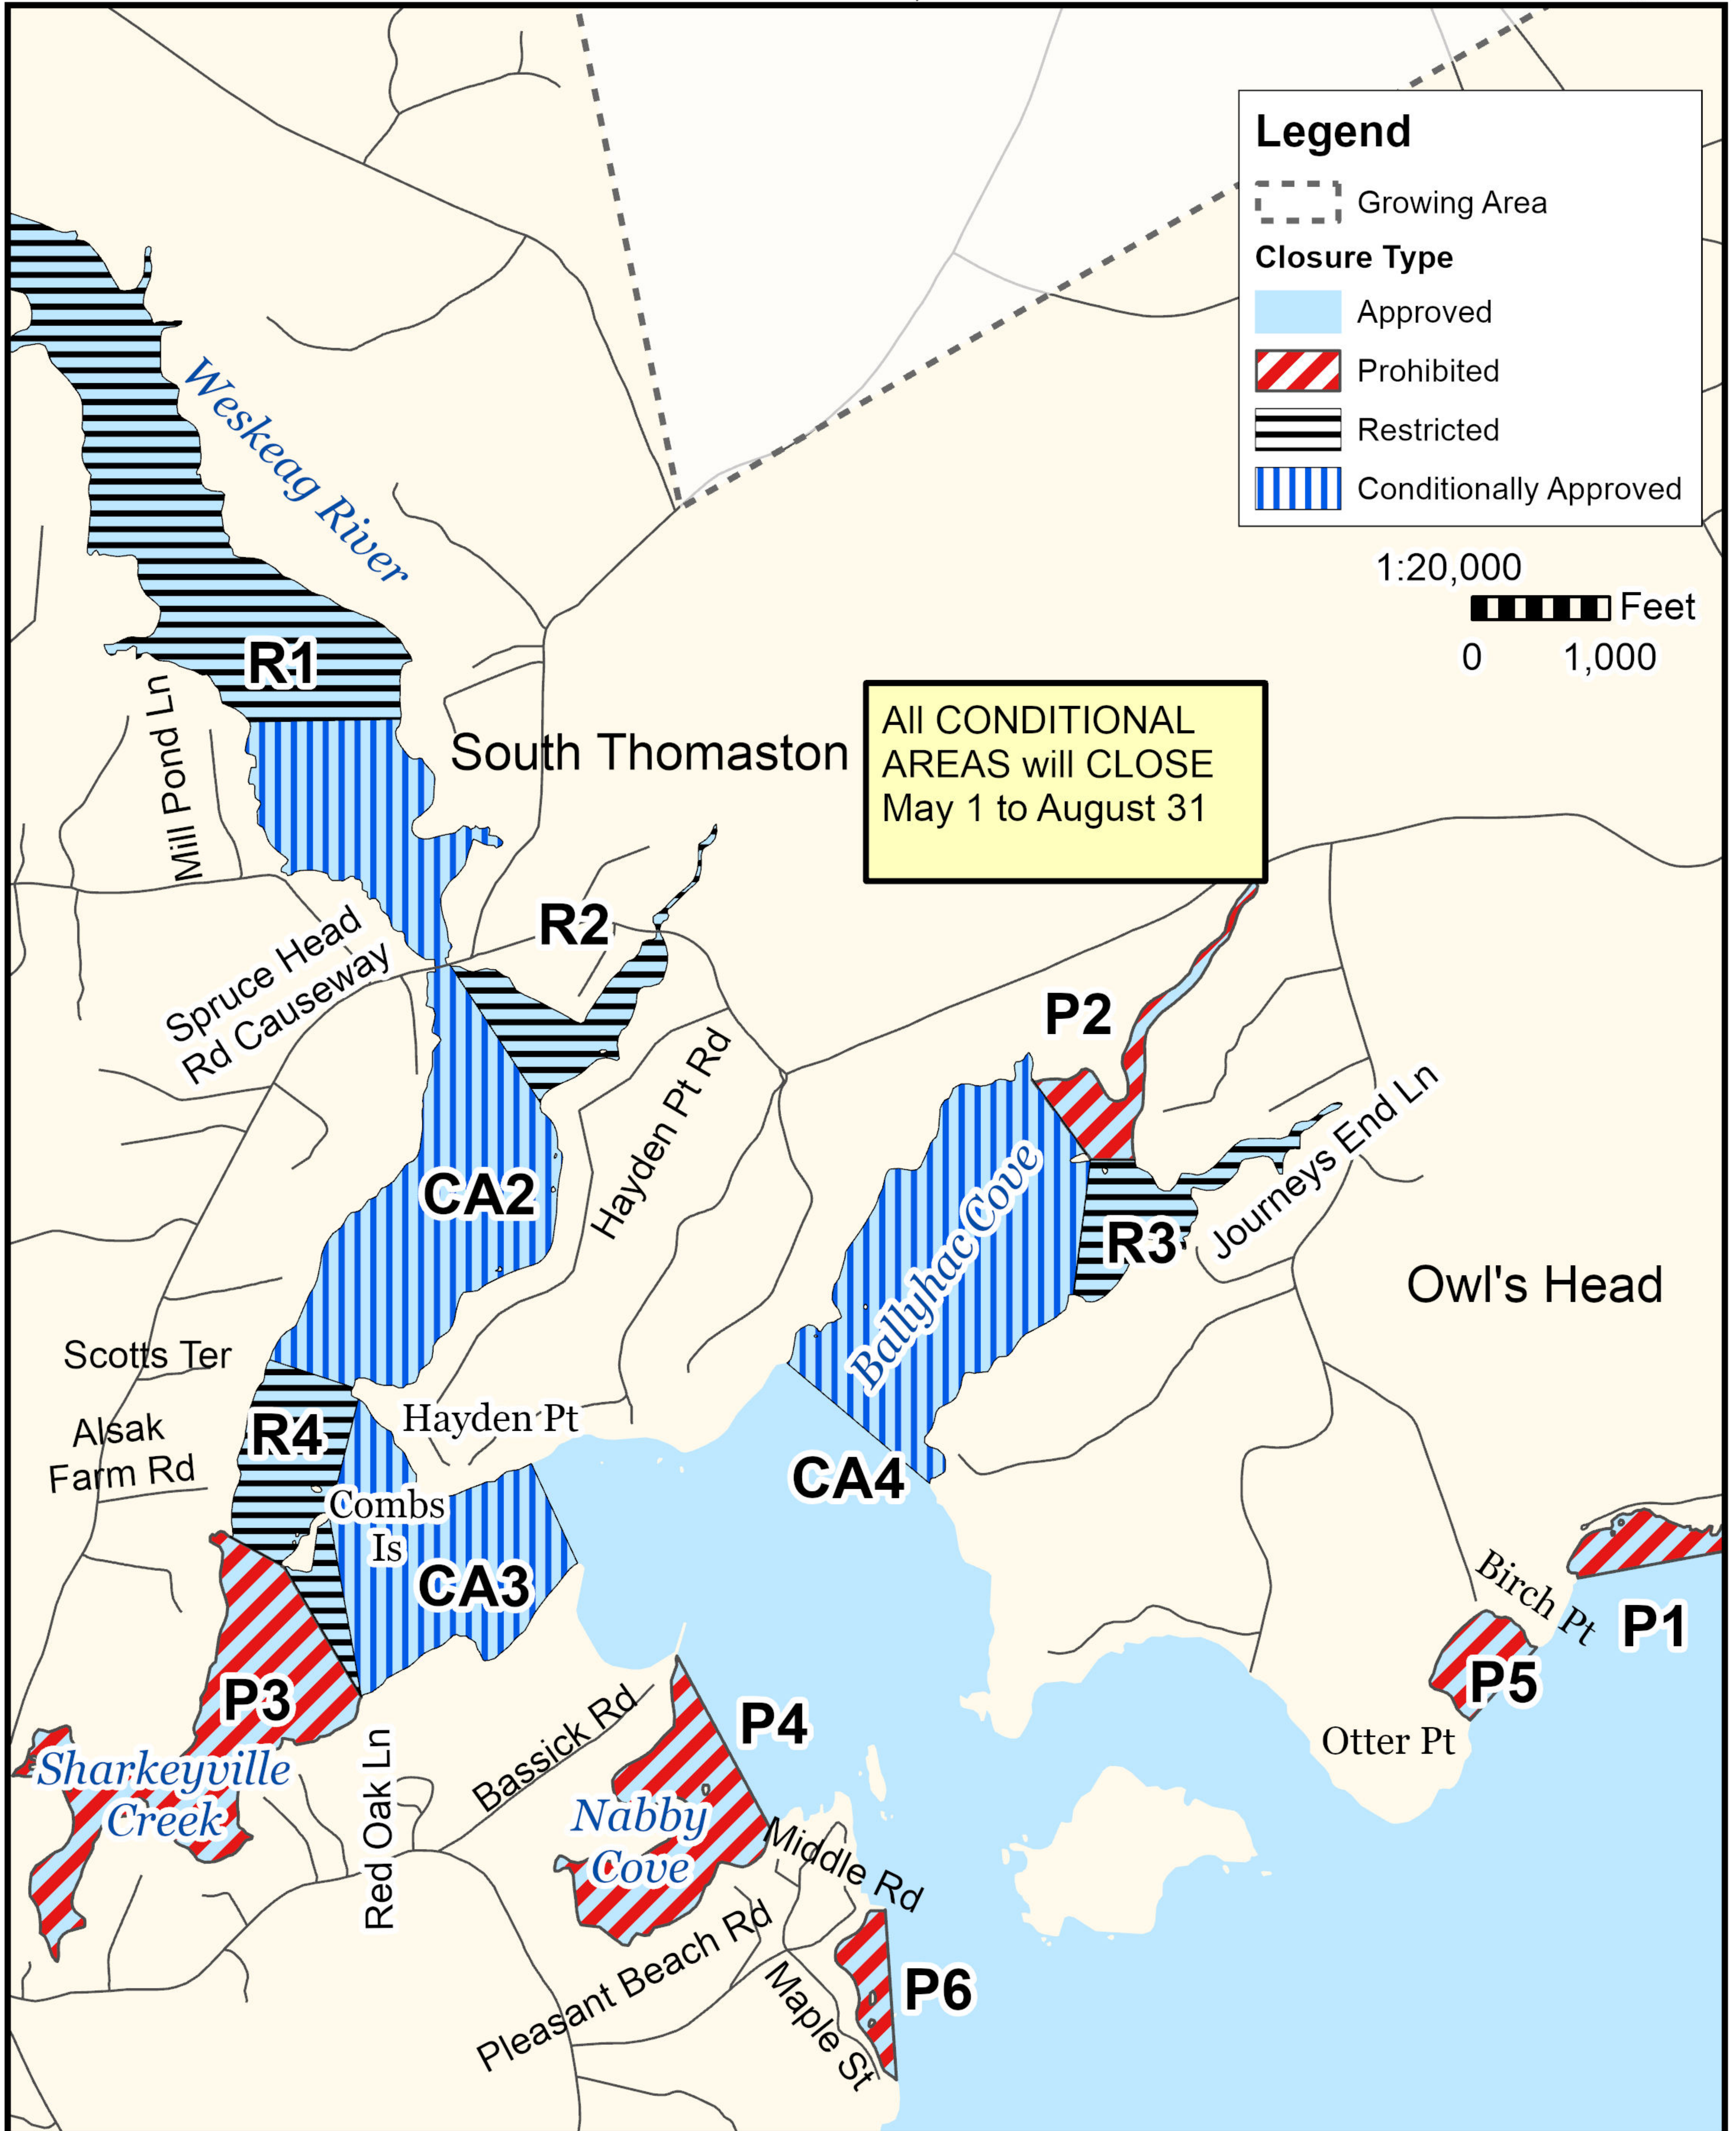

Maine Department of Marine Resources

Growing Area WV, Insets A - C

Owls Head, South Thomaston, Saint George

June 29, 2021

This map is provided as a courtesy. Read the provided legal notice for closure details. Closures are not shown outside of the designated growing area. Maritime navigational aids are for reference only and are not suitable for maritime navigation.

Maine Department of Marine Resources

Growing Area WV, Inset A

South Thomaston, Owls Head

June 29, 2021

This map is provided as a courtesy. Read the provided legal notice for closure details. Closures are not shown outside of the designated growing area. Maritime navigational aids are for reference only and are not suitable for maritime navigation.

Maine Department of Marine Resources

Growing Area WV, Insets B

June 29, 2021

South Thomaston, Owls Head, Saint George

This map is provided as a courtesy. Read the provided legal notice for closure details. Closures are not shown outside of the designated growing area. Maritime navigational aids are for reference only and are not suitable for maritime navigation.