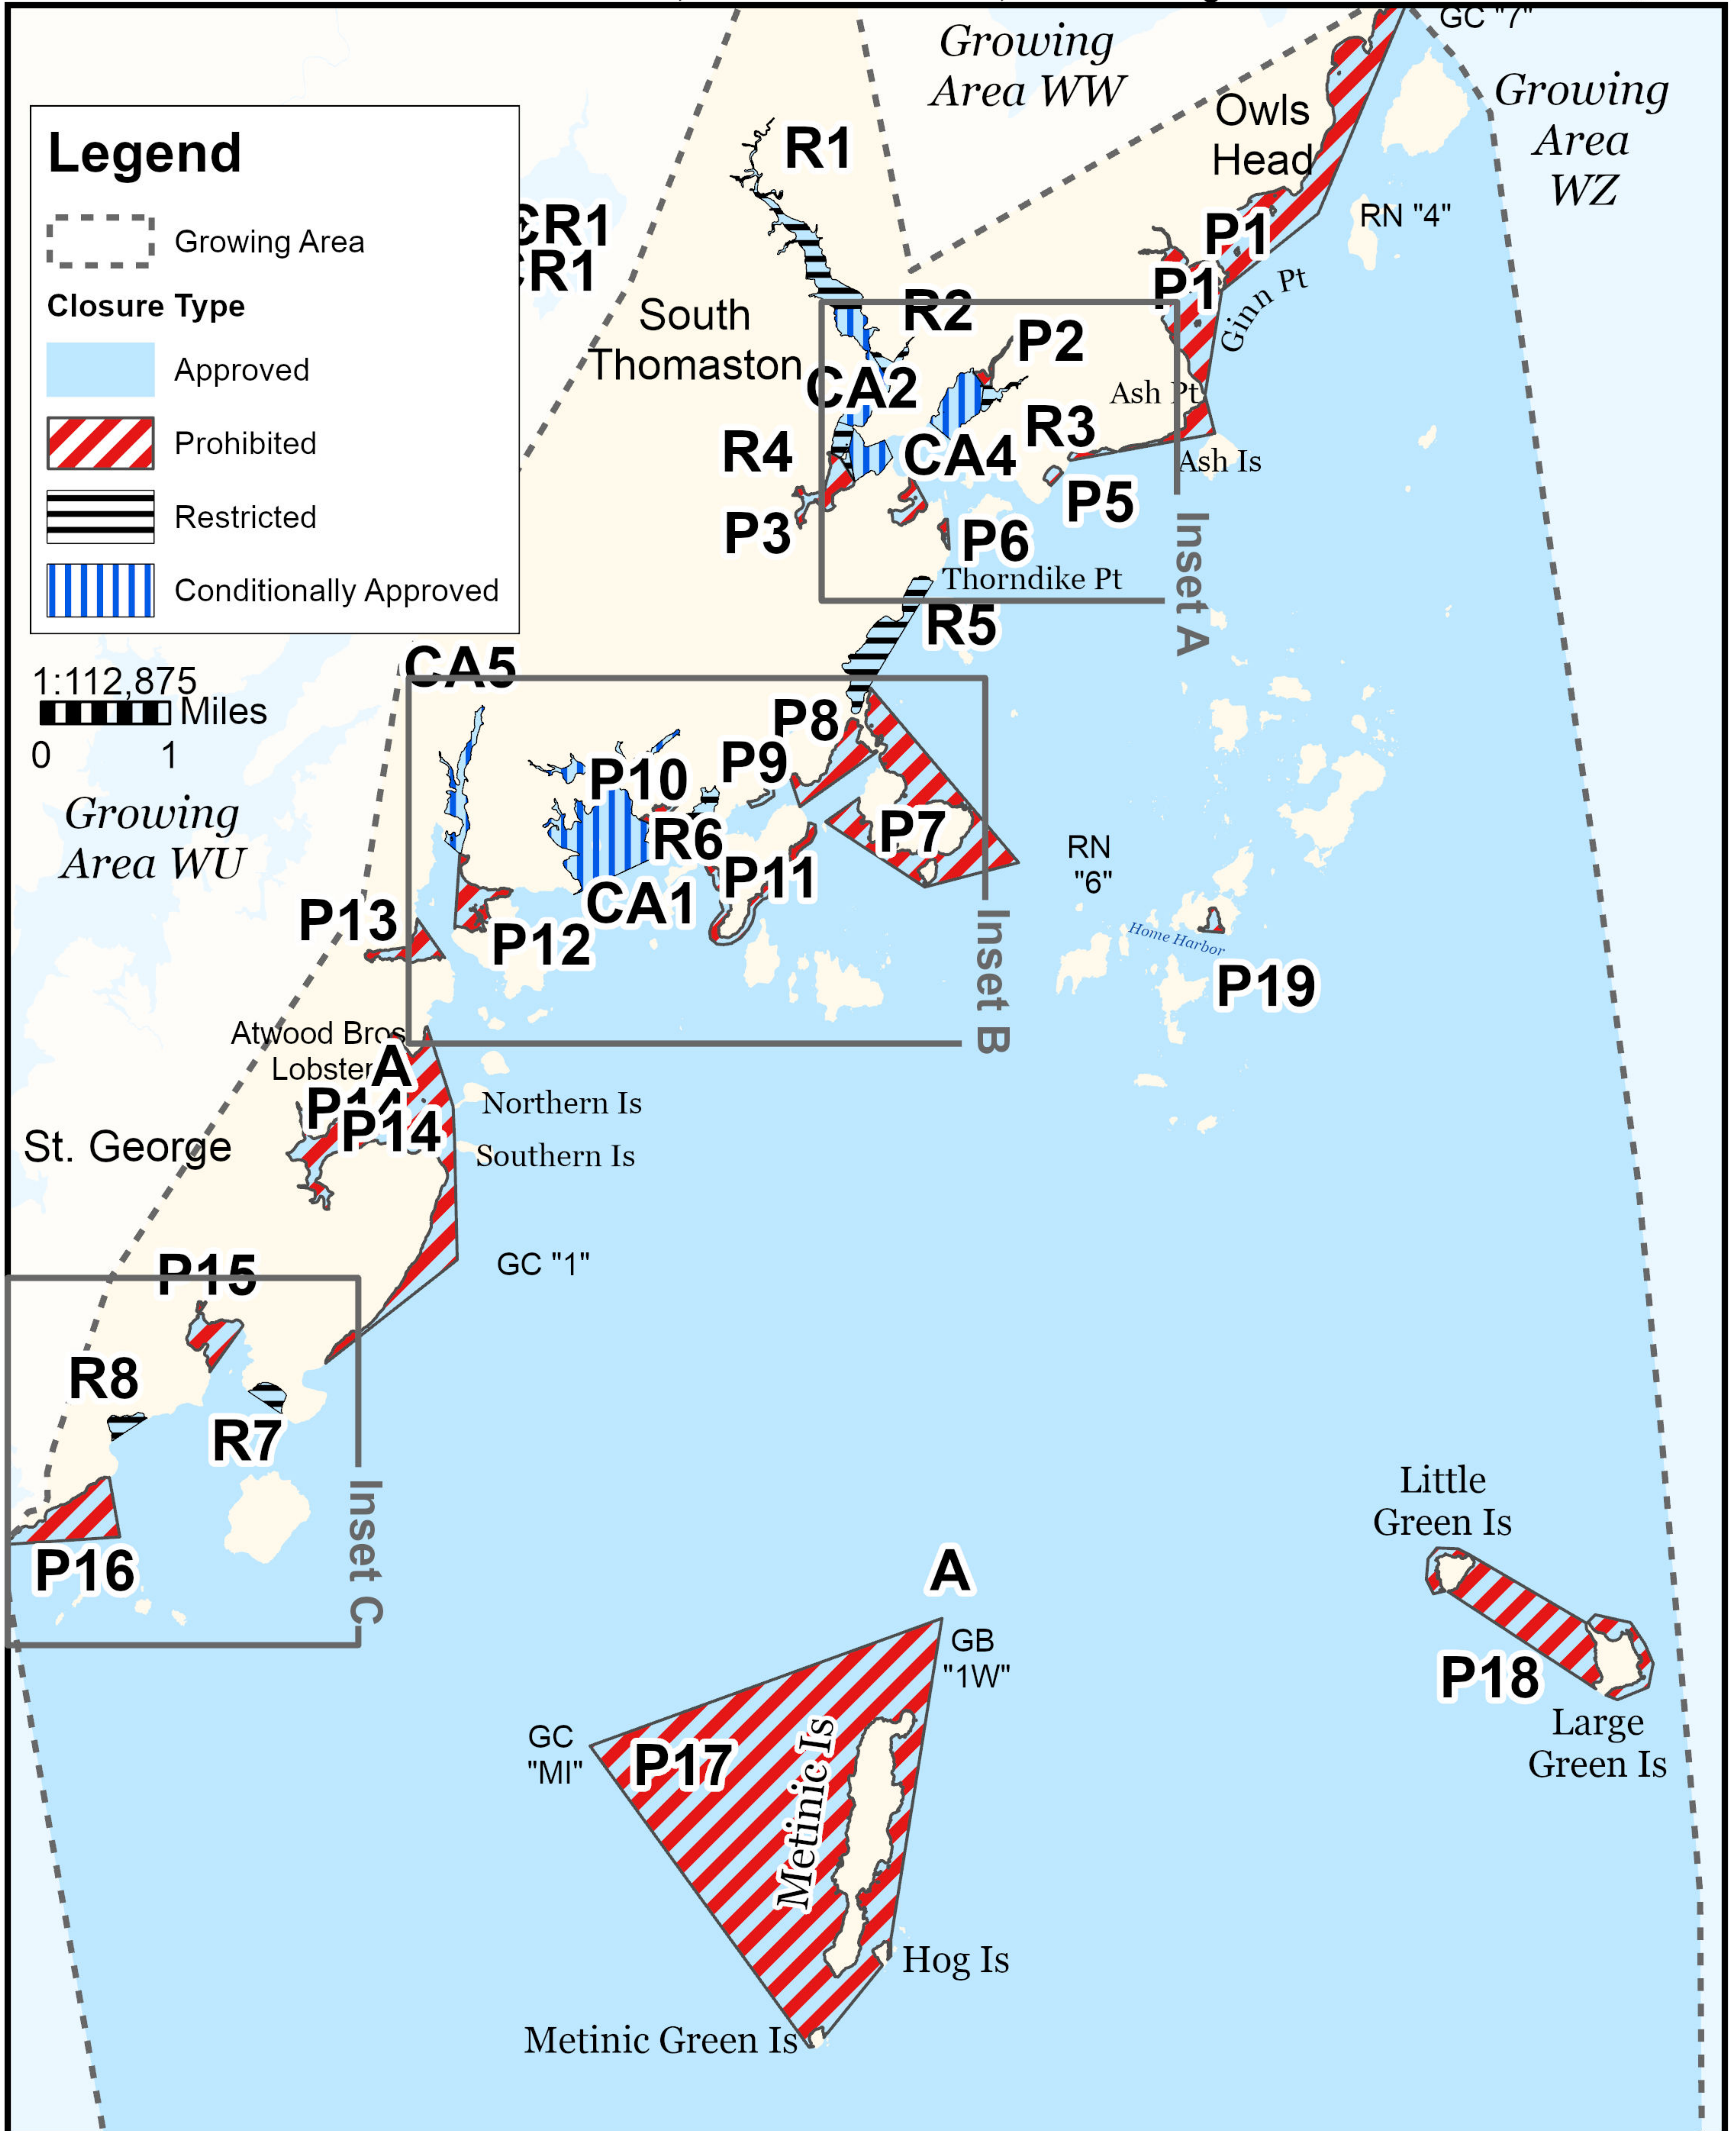

Maine Department of Marine Resources

Growing Area WV, Insets A - C

Owls Head, South Thomaston, Saint George

June 29, 2021

This map is provided as a courtesy. Read the provided legal notice for closure details. Closures are not shown outside of the designated growing area. Maritime navigational aids are for reference only and are not suitable for maritime navigation.

Maine Department of Marine Resources

Growing Area WV, Inset A

South Thomaston, Owls Head

June 29, 2021

This map is provided as a courtesy. Read the provided legal notice for closure details. Closures are not shown outside of the designated growing area. Maritime navigational aids are for reference only and are not suitable for maritime navigation.

Maine Department of Marine Resources

Growing Area WV, Insets B

June 29, 2021

South Thomaston, Owls Head, Saint George

This map is provided as a courtesy. Read the provided legal notice for closure details. Closures are not shown outside of the designated growing area. Maritime navigational aids are for reference only and are not suitable for maritime navigation.

Maine Department of Marine Resources

Growing Area WV, Inset C

Saint George

June 29, 2021

This map is provided as a courtesy. Read the provided legal notice for closure details. Closures are not shown outside of the designated growing area. Maritime navigational aids are for reference only and are not suitable for maritime navigation.