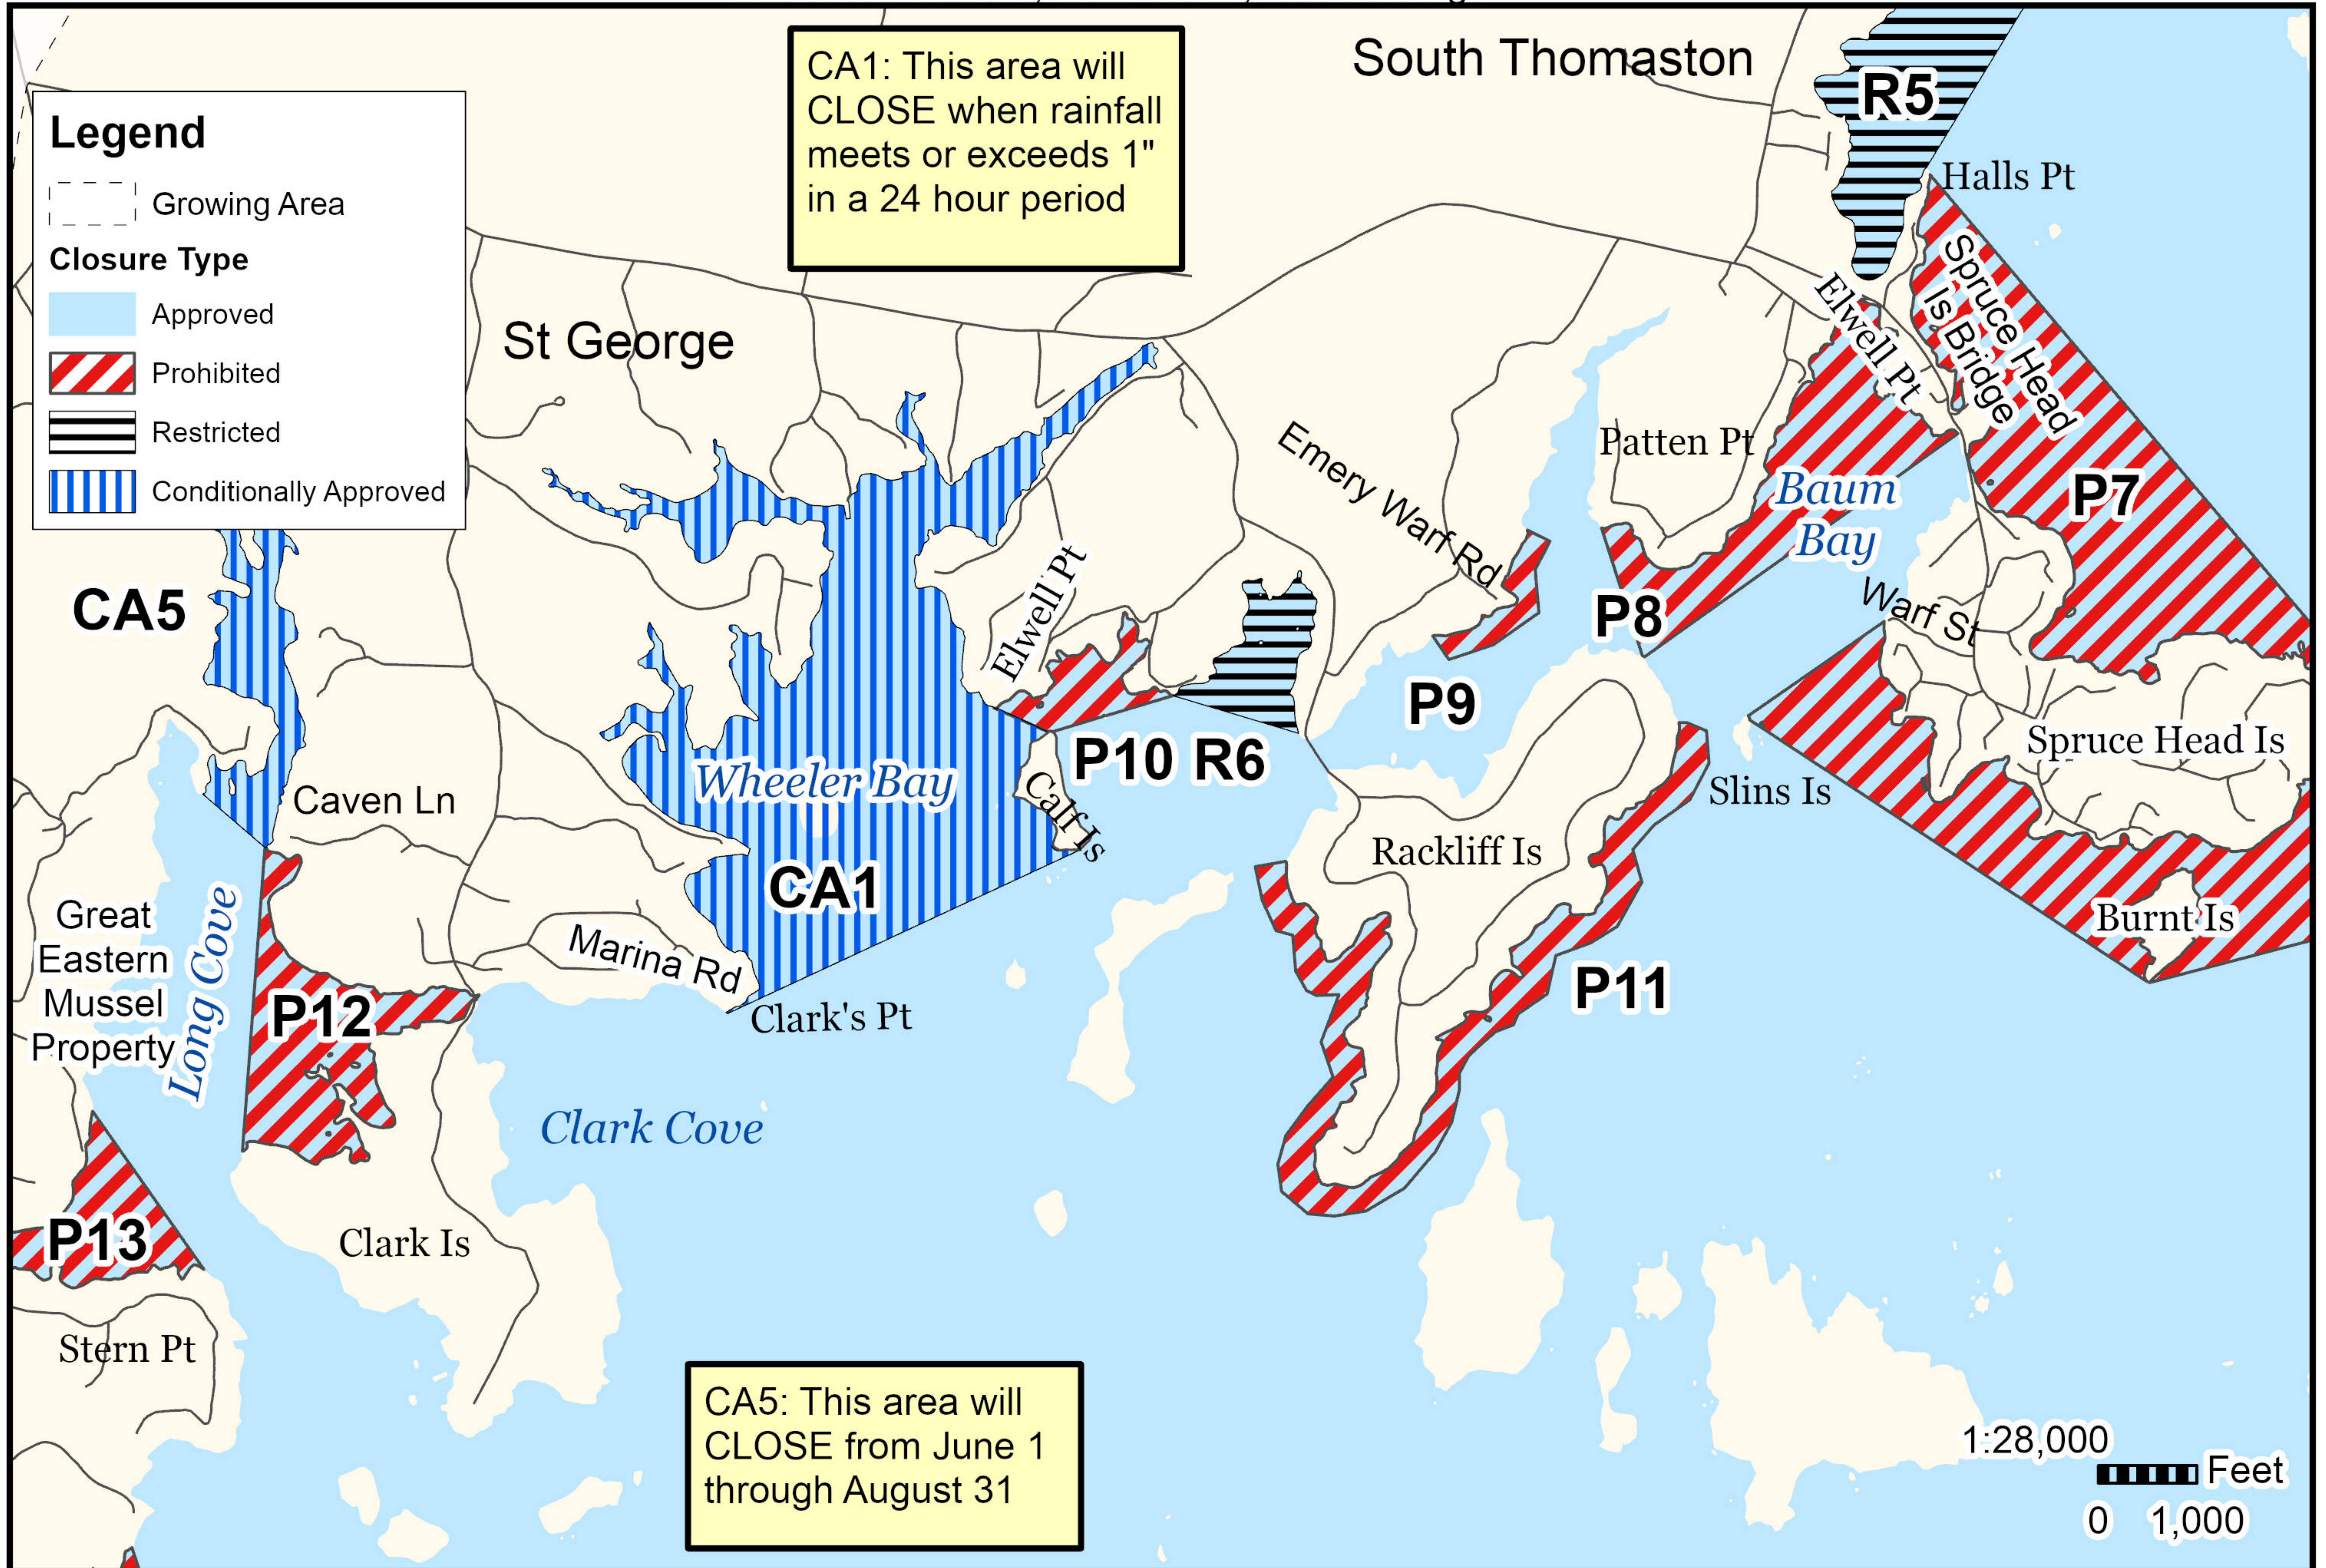

Maine Department of Marine Resources

Growing Area WV, Insets A - C

Owls Head, South Thomaston, Saint George

June 29, 2021

This map is provided as a courtesy. Read the provided legal notice for closure details. Closures are not shown outside of the designated growing area. Maritime navigational aids are for reference only and are not suitable for maritime navigation.

Maine Department of Marine Resources

Growing Area WV, Inset A

South Thomaston, Owls Head

June 29, 2021

This map is provided as a courtesy. Read the provided legal notice for closure details. Closures are not shown outside of the designated growing area. Maritime navigational aids are for reference only and are not suitable for maritime navigation.

Maine Department of Marine Resources

Growing Area WV, Insets B

June 29, 2021

South Thomaston, Owls Head, Saint George

This map is provided as a courtesy. Read the provided legal notice for closure details. Closures are not shown outside of the designated growing area. Maritime navigational aids are for reference only and are not suitable for maritime navigation.

Maine Department of Marine Resources

Growing Area WV, Inset C

Saint George

June 29, 2021

This map is provided as a courtesy. Read the provided legal notice for closure details. Closures are not shown outside of the designated growing area. Maritime navigational aids are for reference only and are not suitable for maritime navigation.