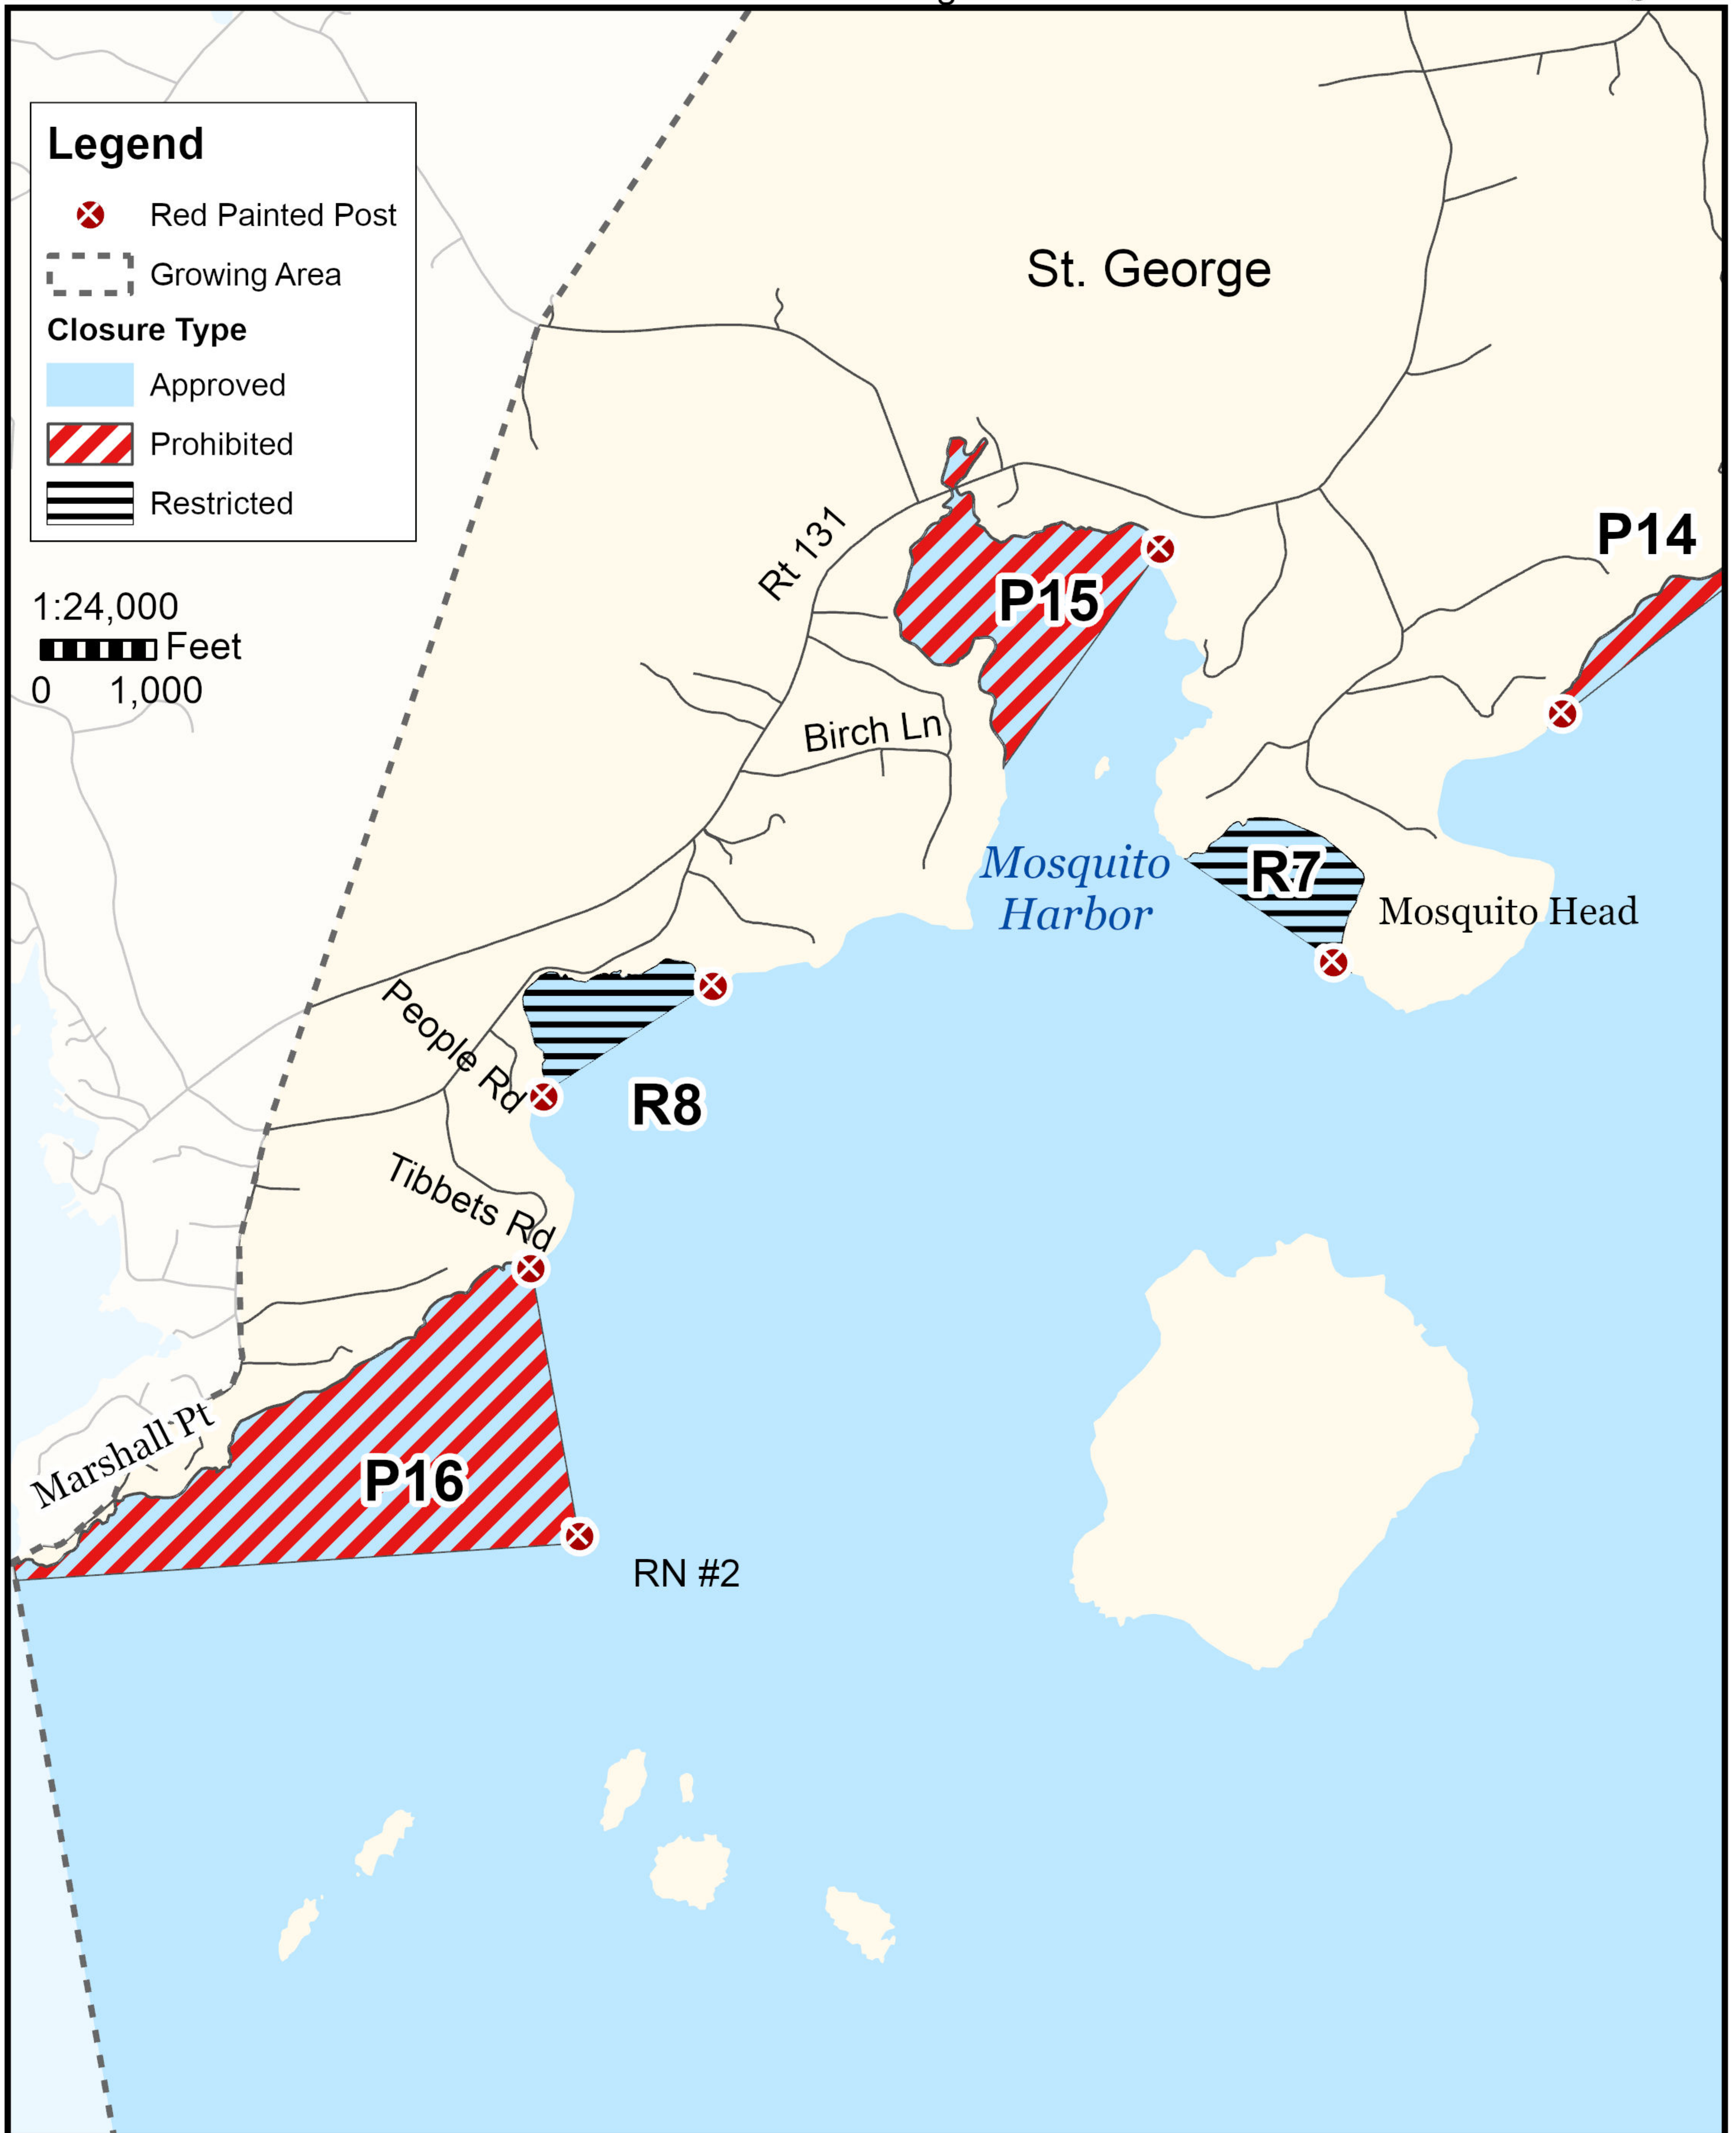

Maine Department of Marine Resources

Growing Area WV, Insets A - C

Owls Head, South Thomaston, Saint George

June 29, 2021

This map is provided as a courtesy. Read the provided legal notice for closure details. Closures are not shown outside of the designated growing area. Maritime navigational aids are for reference only and are not suitable for maritime navigation.

Maine Department of Marine Resources

Growing Area WV, Inset A

South Thomaston, Owls Head

June 29, 2021

This map is provided as a courtesy. Read the provided legal notice for closure details. Closures are not shown outside of the designated growing area. Maritime navigational aids are for reference only and are not suitable for maritime navigation.

Maine Department of Marine Resources

Growing Area WV, Insets B

June 29, 2021

South Thomaston, Owls Head, Saint George

This map is provided as a courtesy. Read the provided legal notice for closure details. Closures are not shown outside of the designated growing area. Maritime navigational aids are for reference only and are not suitable for maritime navigation.

Maine Department of Marine Resources

Growing Area WV, Inset C

Saint George

June 29, 2021

This map is provided as a courtesy. Read the provided legal notice for closure details. Closures are not shown outside of the designated growing area. Maritime navigational aids are for reference only and are not suitable for maritime navigation.