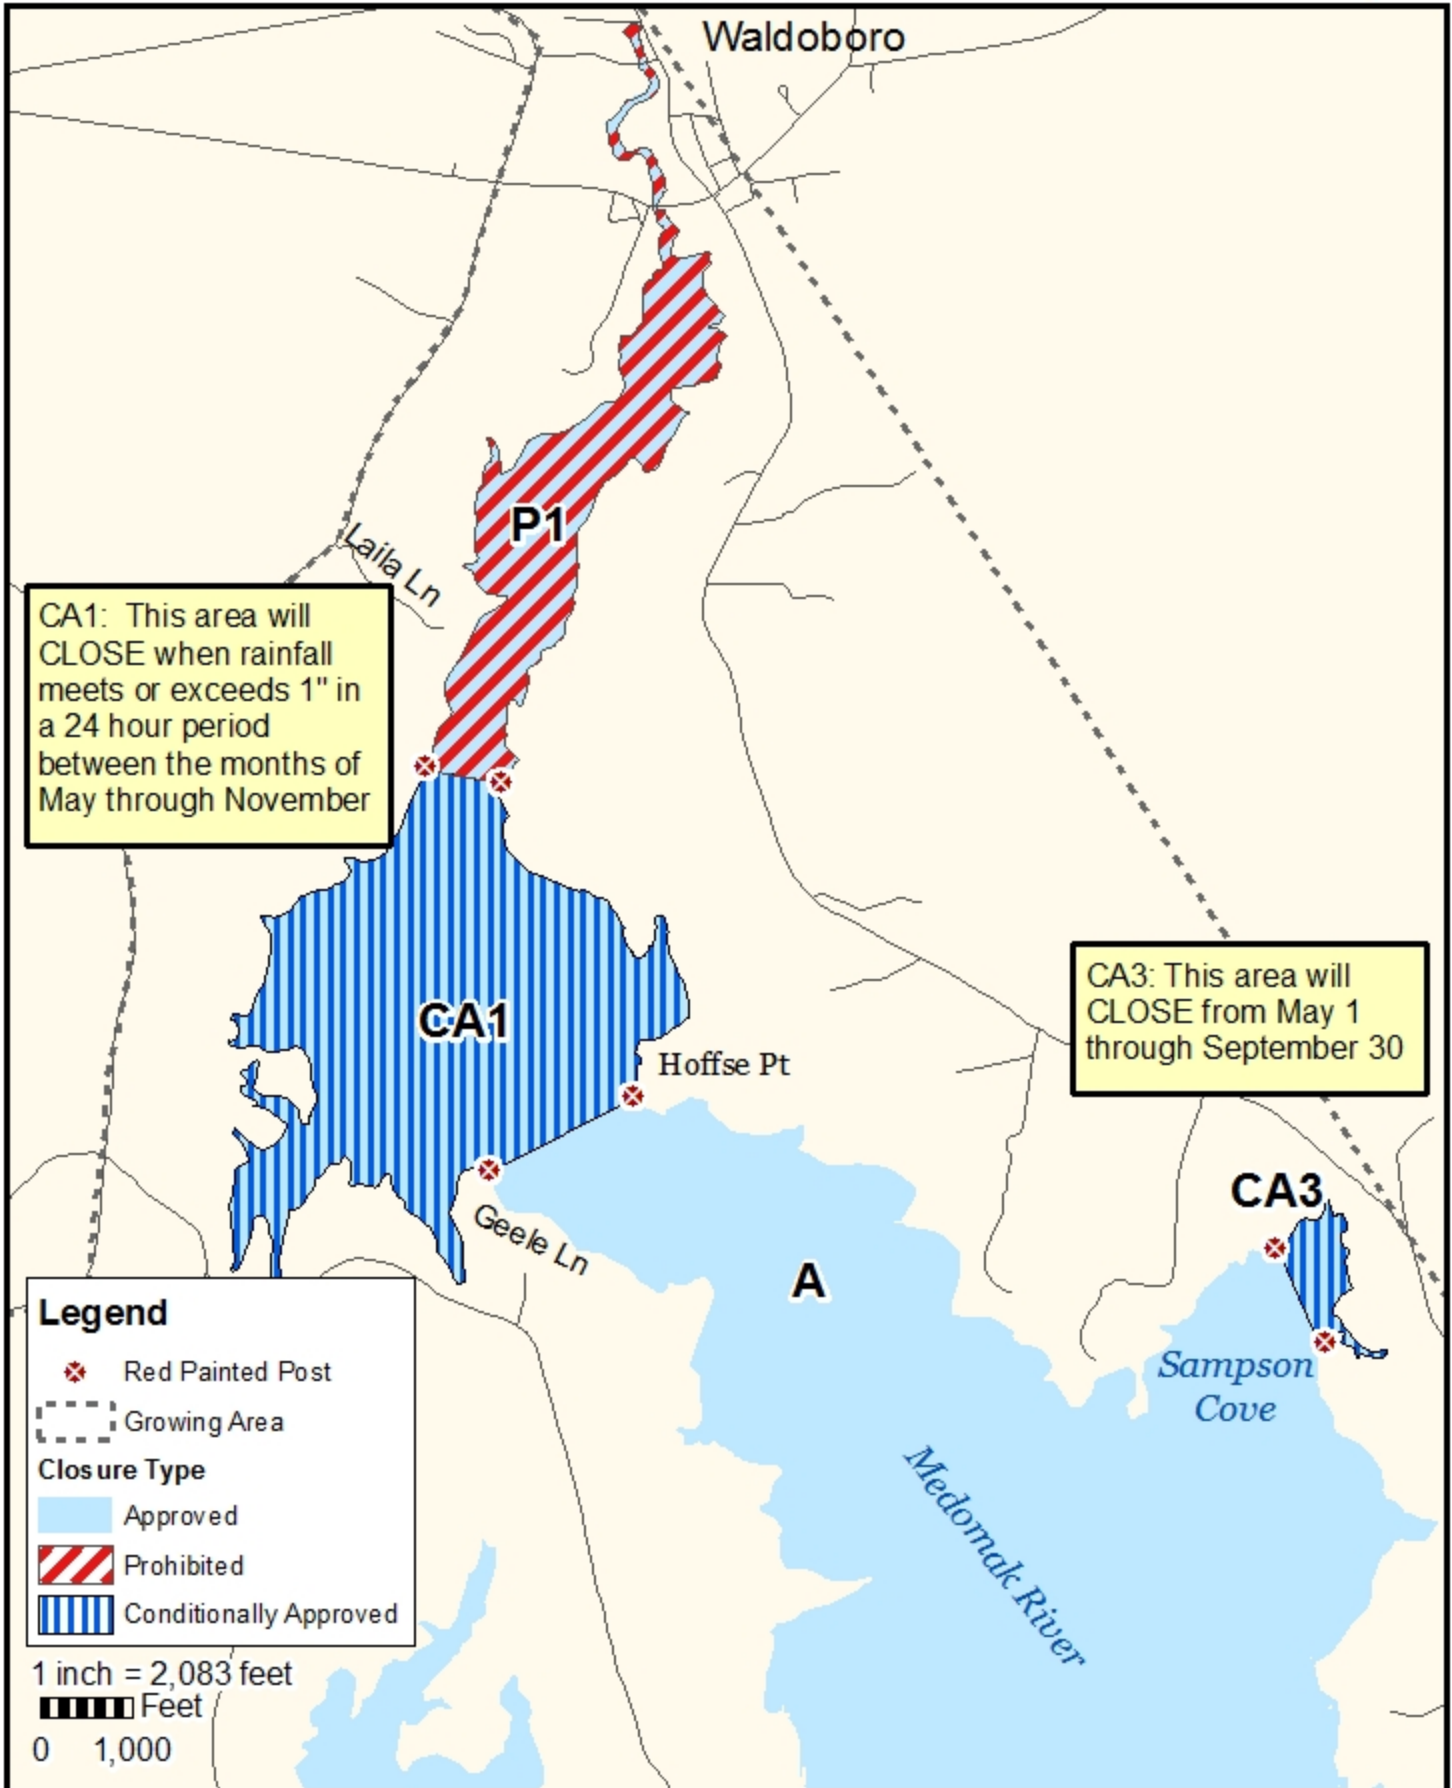

Maine Department of Marine Resources

Growing Area WS, Insets A - D Bremen, Waldoboro, Friendship, Bristol

May 17, 2021

This map is provided as a courtesy. Read the provided legal notice for closure details. Closures are not shown outside of the designated growing area. Maritime navigational aids are for reference only and are not suitable for maritime navigation.

Maine Department of Marine Resources

Growing Area WS, Insets A

Waldoboro

May 17, 2021

This map is provided as a courtesy. Read the provided legal notice for closure details. Closures are not shown outside of the designated growing area. Maritime navigational aids are for reference only and are not suitable for maritime navigation.

Maine Department of Marine Resources

Growing Area WS, Inset B

May 17, 2021

Bremen, Friendship

This map is provided as a courtesy. Read the provided legal notice for closure details. Closures are not shown outside of the designated growing area. Maritime navigational aids are for reference only and are not suitable for maritime navigation.

Maine Department of Marine Resources

Growing Area WS, Insets C-D

Bremen, Bristol

May 17, 2021

This map is provided as a courtesy. Read the provided legal notice for closure details. Closures are not shown outside of the designated growing area. Maritime navigational aids are for reference only and are not suitable for maritime navigation.