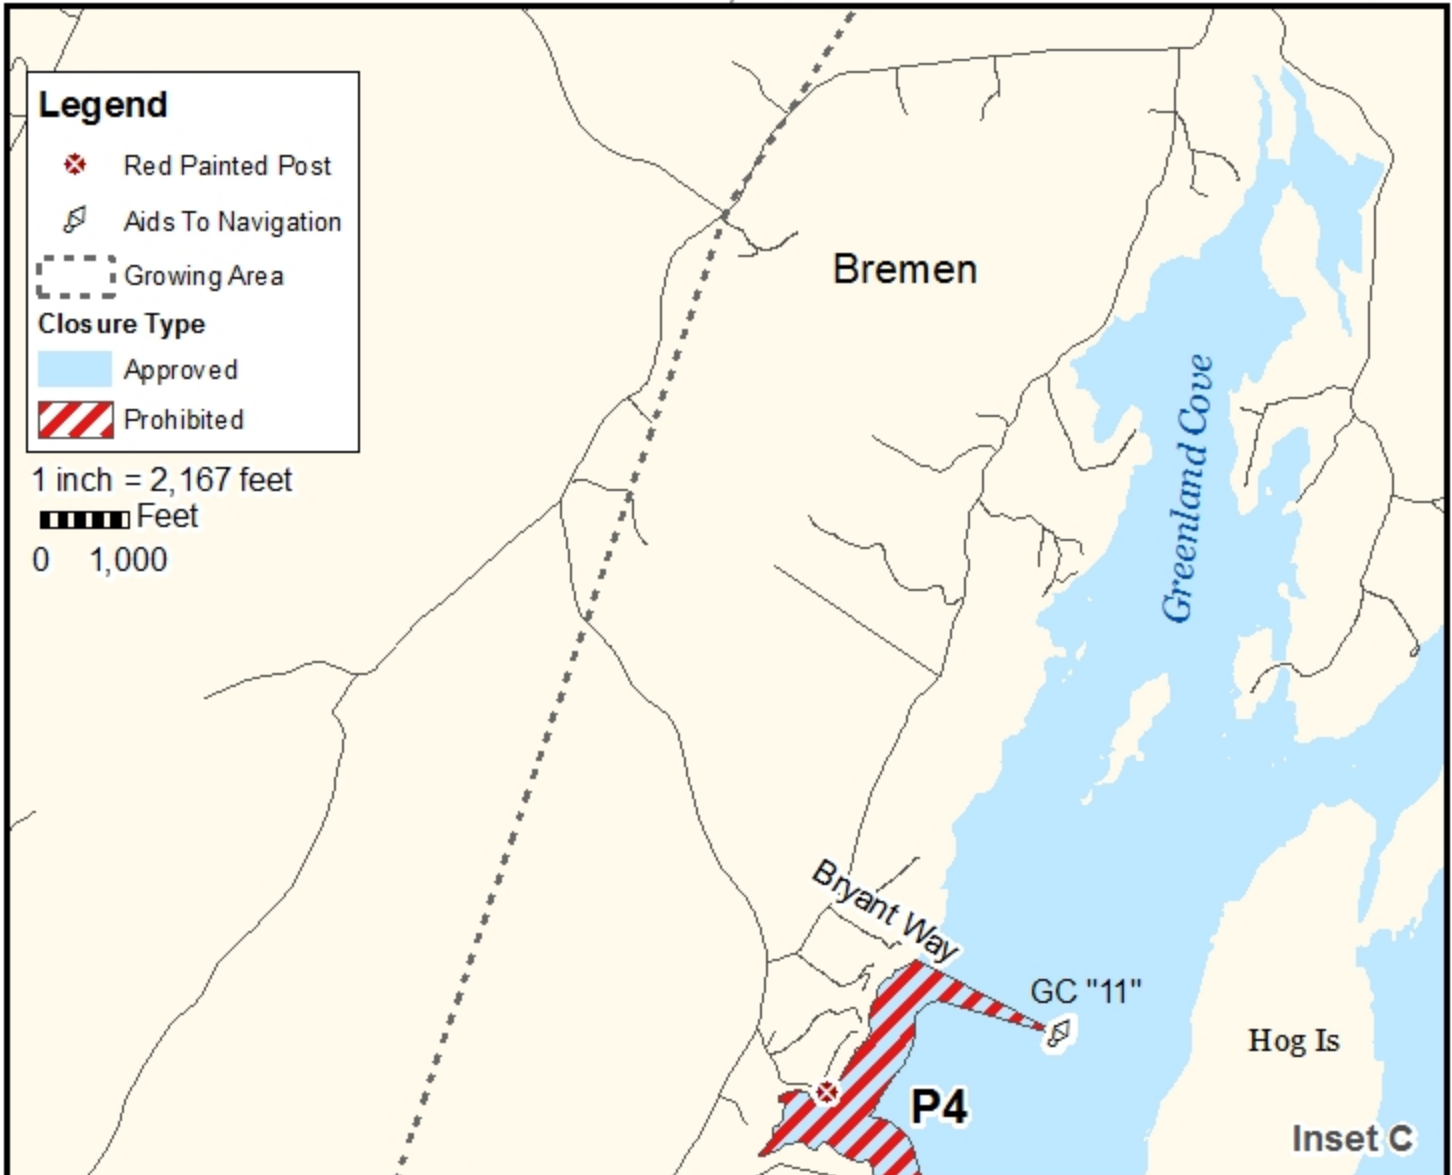

Maine Department of Marine Resources

Growing Area WS, Insets A - D Bremen, Waldoboro, Friendship, Bristol

May 17, 2021

This map is provided as a courtesy. Read the provided legal notice for closure details. Closures are not shown outside of the designated growing area. Maritime navigational aids are for reference only and are not suitable for maritime navigation.

Maine Department of Marine Resources

Growing Area WS, Insets A

Waldoboro

May 17, 2021

This map is provided as a courtesy. Read the provided legal notice for closure details. Closures are not shown outside of the designated growing area. Maritime navigational aids are for reference only and are not suitable for maritime navigation.

Maine Department of Marine Resources

Growing Area WS, Inset B

May 17, 2021

Bremen, Friendship

This map is provided as a courtesy. Read the provided legal notice for closure details. Closures are not shown outside of the designated growing area. Maritime navigational aids are for reference only and are not suitable for maritime navigation.

Maine Department of Marine Resources

Growing Area WS, Insets C-D

Bremen, Bristol

May 17, 2021

This map is provided as a courtesy. Read the provided legal notice for closure details. Closures are not shown outside of the designated growing area. Maritime navigational aids are for reference only and are not suitable for maritime navigation.