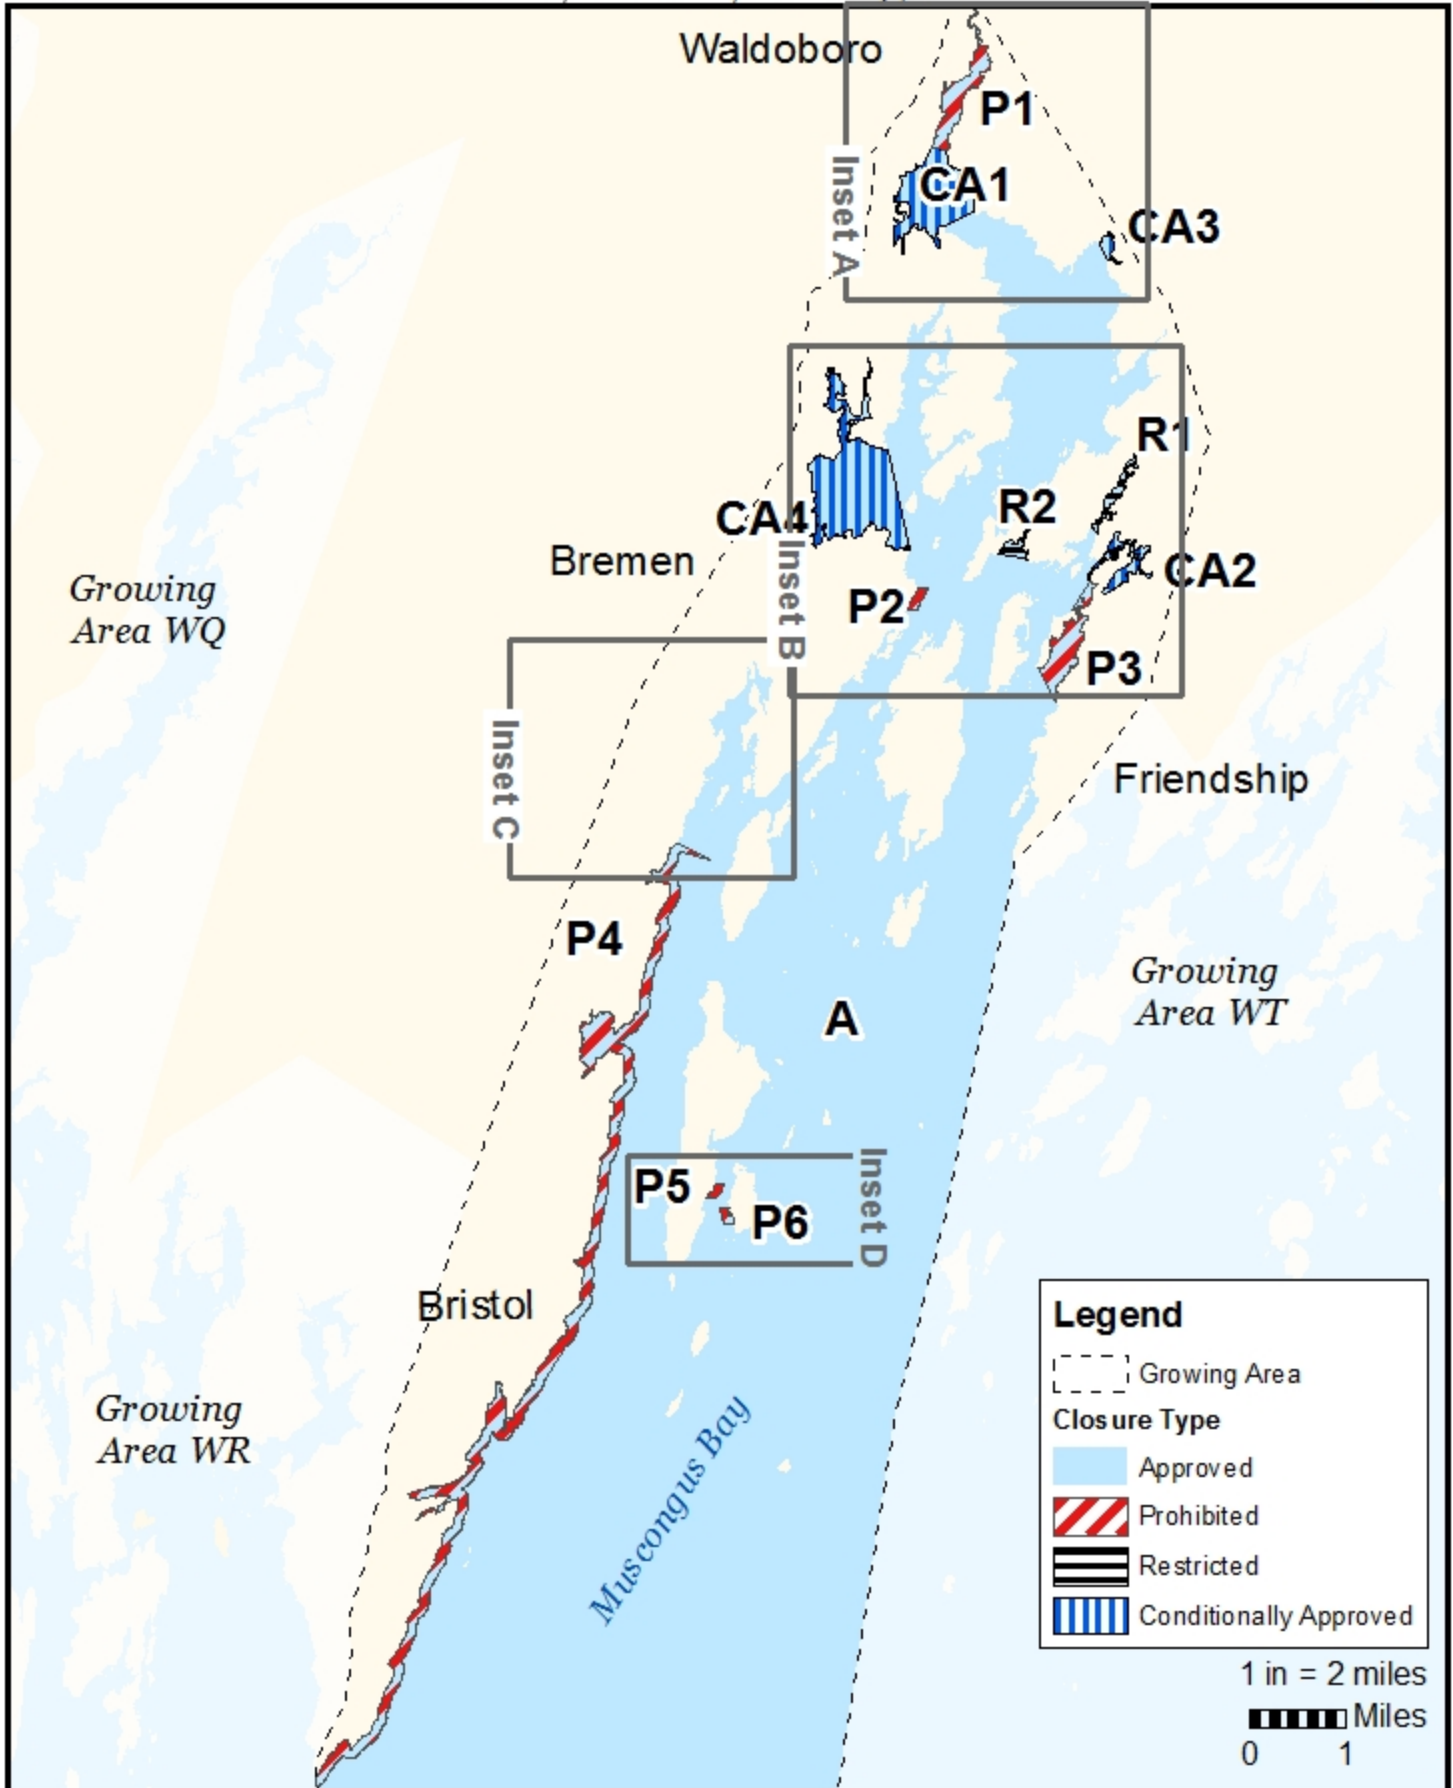

Maine Department of Marine Resources

Growing Area WS, Insets A - D Bremen, Waldoboro, Friendship, Bristol

May 17, 2021

This map is provided as a courtesy. Read the provided legal notice for closure details. Closures are not shown outside of the designated growing area. Maritime navigational aids are for reference only and are not suitable for maritime navigation.

Maine Department of Marine Resources

Growing Area WS, Insets A

Waldoboro

May 17, 2021

This map is provided as a courtesy. Read the provided legal notice for closure details. Closures are not shown outside of the designated growing area. Maritime navigational aids are for reference only and are not suitable for maritime navigation.

Maine Department of Marine Resources

Growing Area WS, Inset B

May 17, 2021

Bremen, Friendship

This map is provided as a courtesy. Read the provided legal notice for closure details. Closures are not shown outside of the designated growing area. Maritime navigational aids are for reference only and are not suitable for maritime navigation.