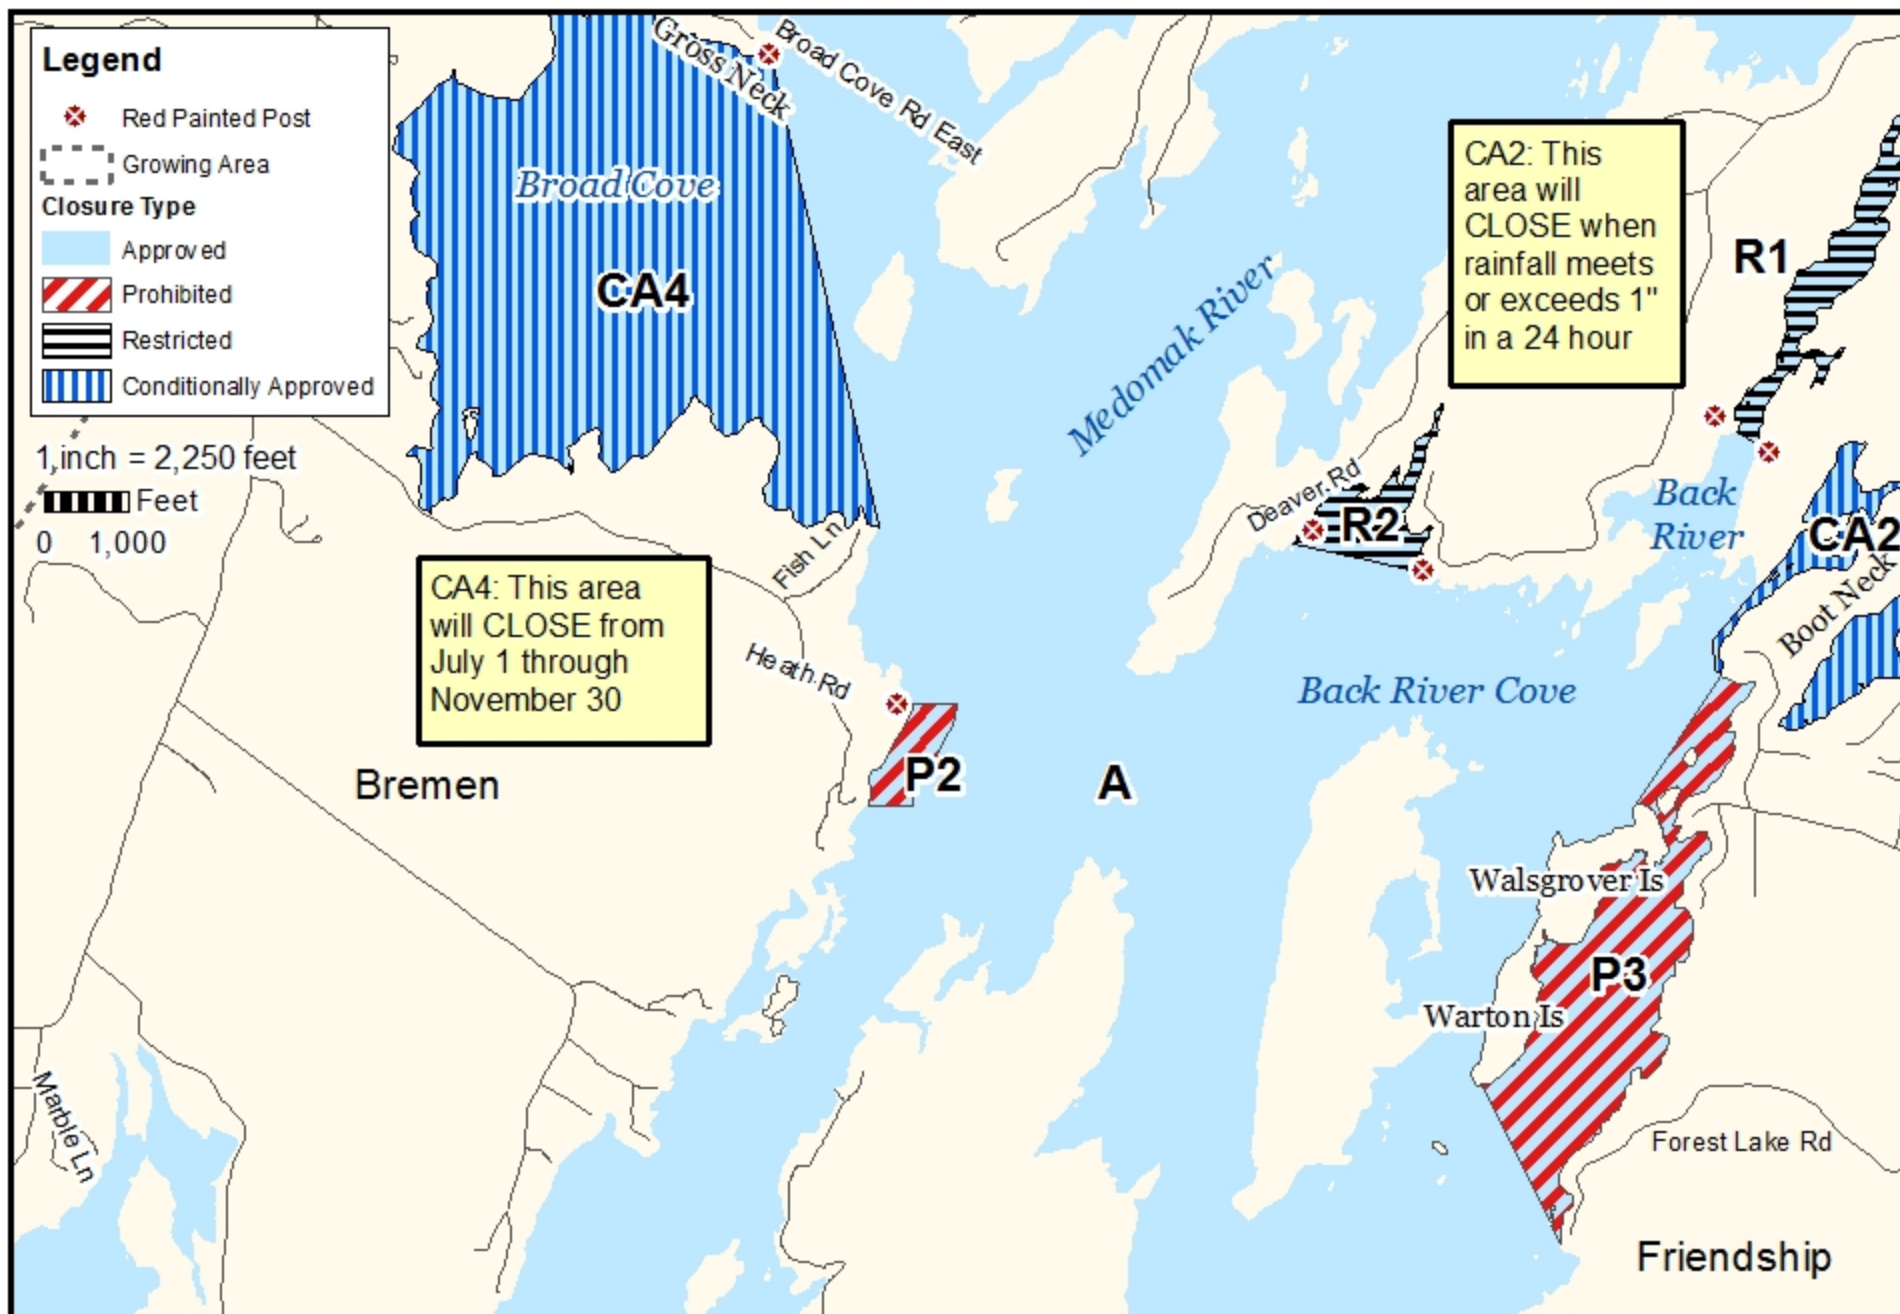

Maine Department of Marine Resources

Growing Area WS, Insets A - D Bremen, Waldoboro, Friendship, Bristol

May 17, 2021

This map is provided as a courtesy. Read the provided legal notice for closure details. Closures are not shown outside of the designated growing area. Maritime navigational aids are for reference only and are not suitable for maritime navigation.

Maine Department of Marine Resources

Growing Area WS, Insets A

Waldoboro

May 17, 2021

This map is provided as a courtesy. Read the provided legal notice for closure details. Closures are not shown outside of the designated growing area. Maritime navigational aids are for reference only and are not suitable for maritime navigation.

Maine Department of Marine Resources

Growing Area WS, Inset B

May 17, 2021

Bremen, Friendship

This map is provided as a courtesy. Read the provided legal notice for closure details. Closures are not shown outside of the designated growing area. Maritime navigational aids are for reference only and are not suitable for maritime navigation.

Maine Department of Marine Resources

Growing Area WS, Insets C-D

Bremen, Bristol

May 17, 2021

This map is provided as a courtesy. Read the provided legal notice for closure details. Closures are not shown outside of the designated growing area. Maritime navigational aids are for reference only and are not suitable for maritime navigation.