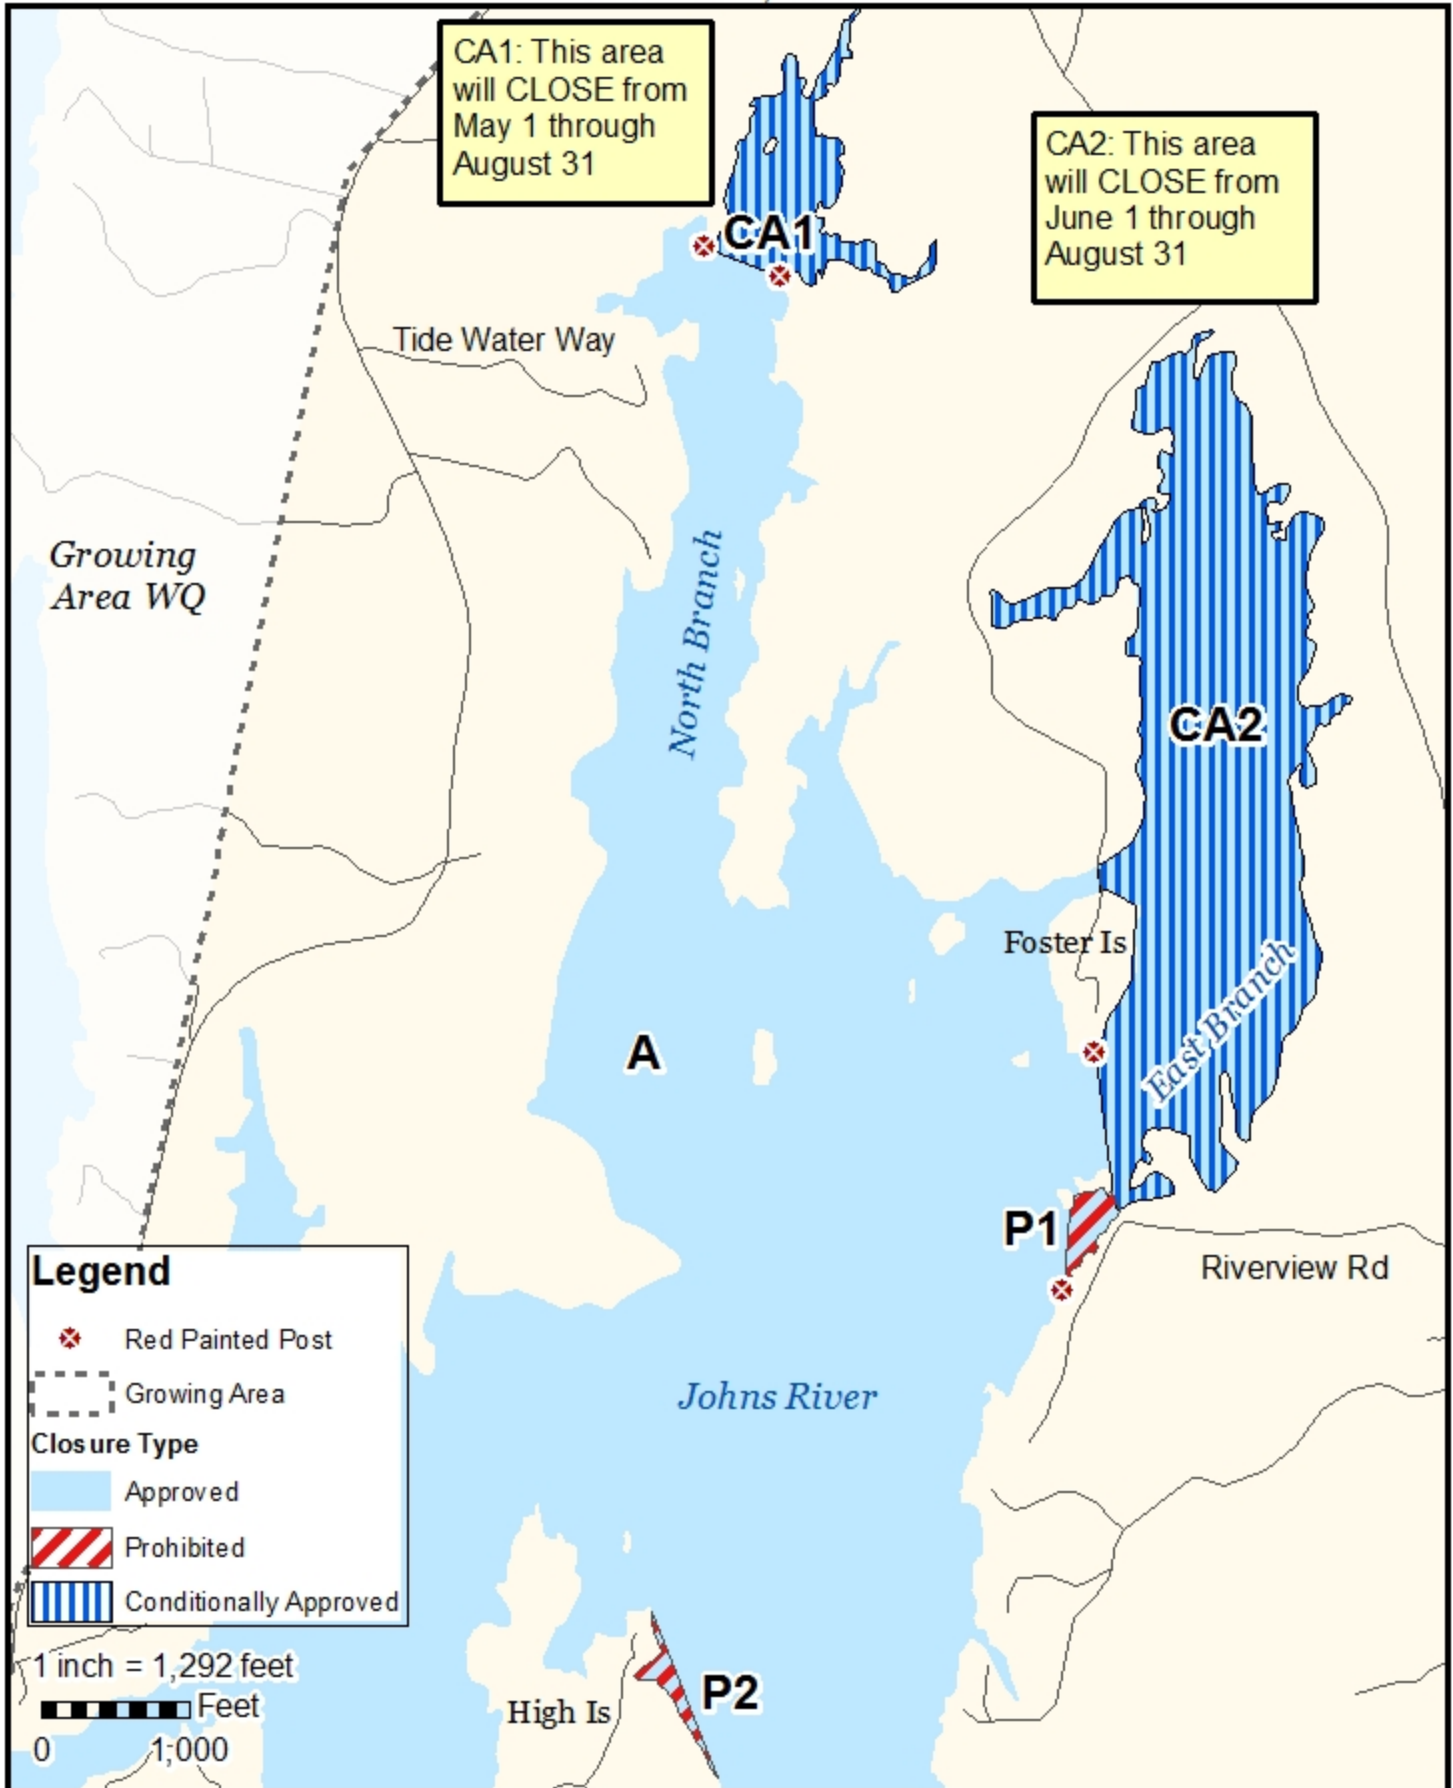

## Growing Area WR, with Inset A and B

South Bristol, Bristol, Pemaquid

3/1/2021

This map is provided as a courtesy. Read the provided legal notice for closure details. Closures are not shown outside of the designated growing area. Maritime navigational aids are for reference only and are not suitable for maritime navigation.

## Growing Area WR, with Inset A

3/1/2021

South Bristol, Bristol

This map is provided as a courtesy. Read the provided legal notice for closure details. Closures are not shown outside of the designated growing area. Maritime navigational aids are for reference only and are not suitable for maritime navigation.