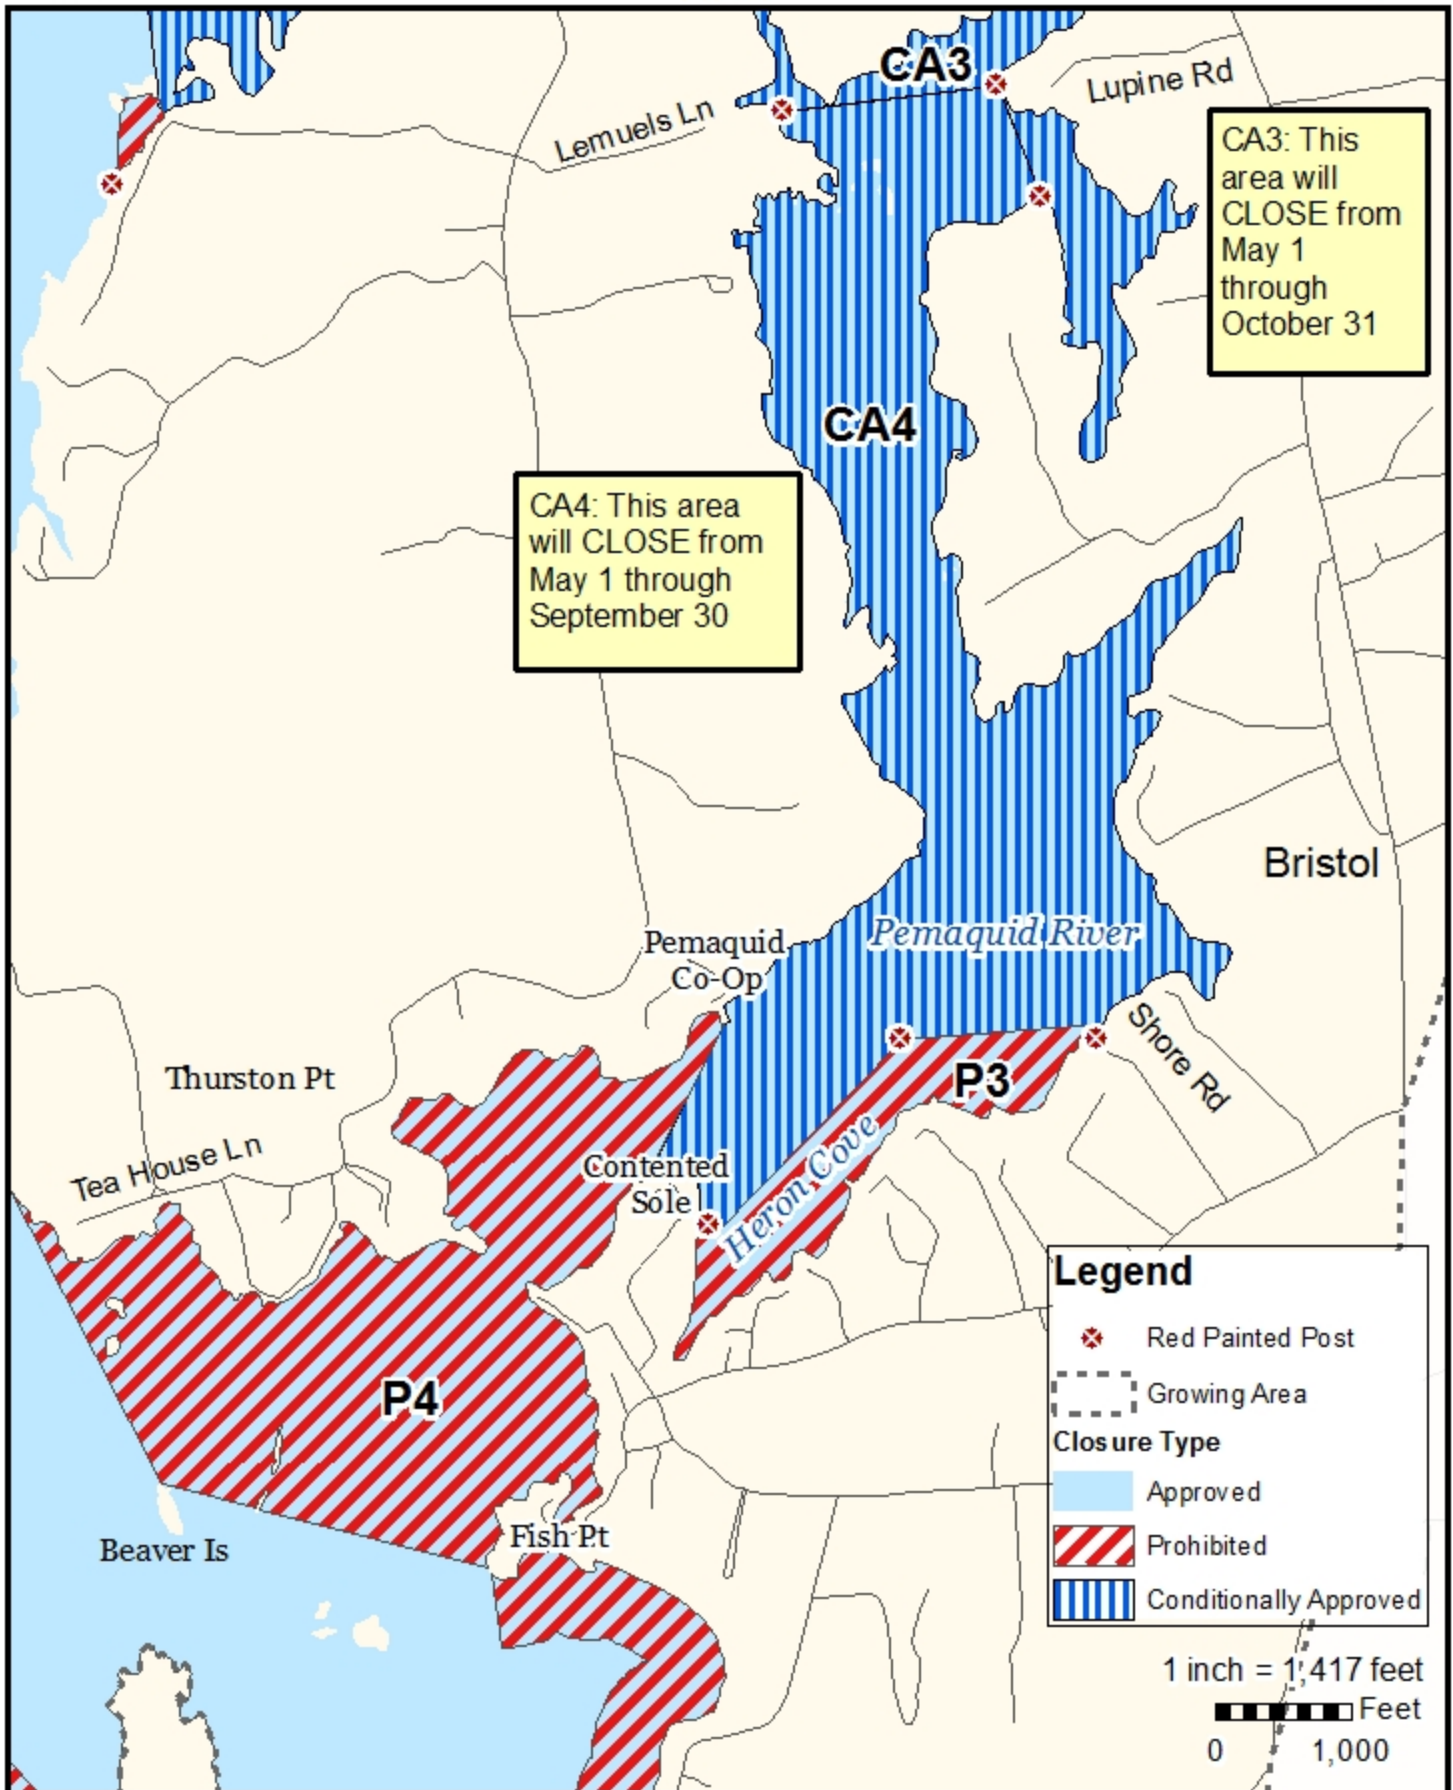

## Growing Area WR, with Inset A and B

South Bristol, Bristol, Pemaquid

3/1/2021

This map is provided as a courtesy. Read the provided legal notice for closure details. Closures are not shown outside of the designated growing area. Maritime navigational aids are for reference only and are not suitable for maritime navigation.

## Growing Area WR, with Inset A

3/1/2021

South Bristol, Bristol

This map is provided as a courtesy. Read the provided legal notice for closure details. Closures are not shown outside of the designated growing area. Maritime navigational aids are for reference only and are not suitable for maritime navigation.

## Growing Area WR, Inset B

3/1/2021

Bristol

This map is provided as a courtesy. Read the provided legal notice for closure details. Closures are not shown outside of the designated growing area. Maritime navigational aids are for reference only and are not suitable for maritime navigation.