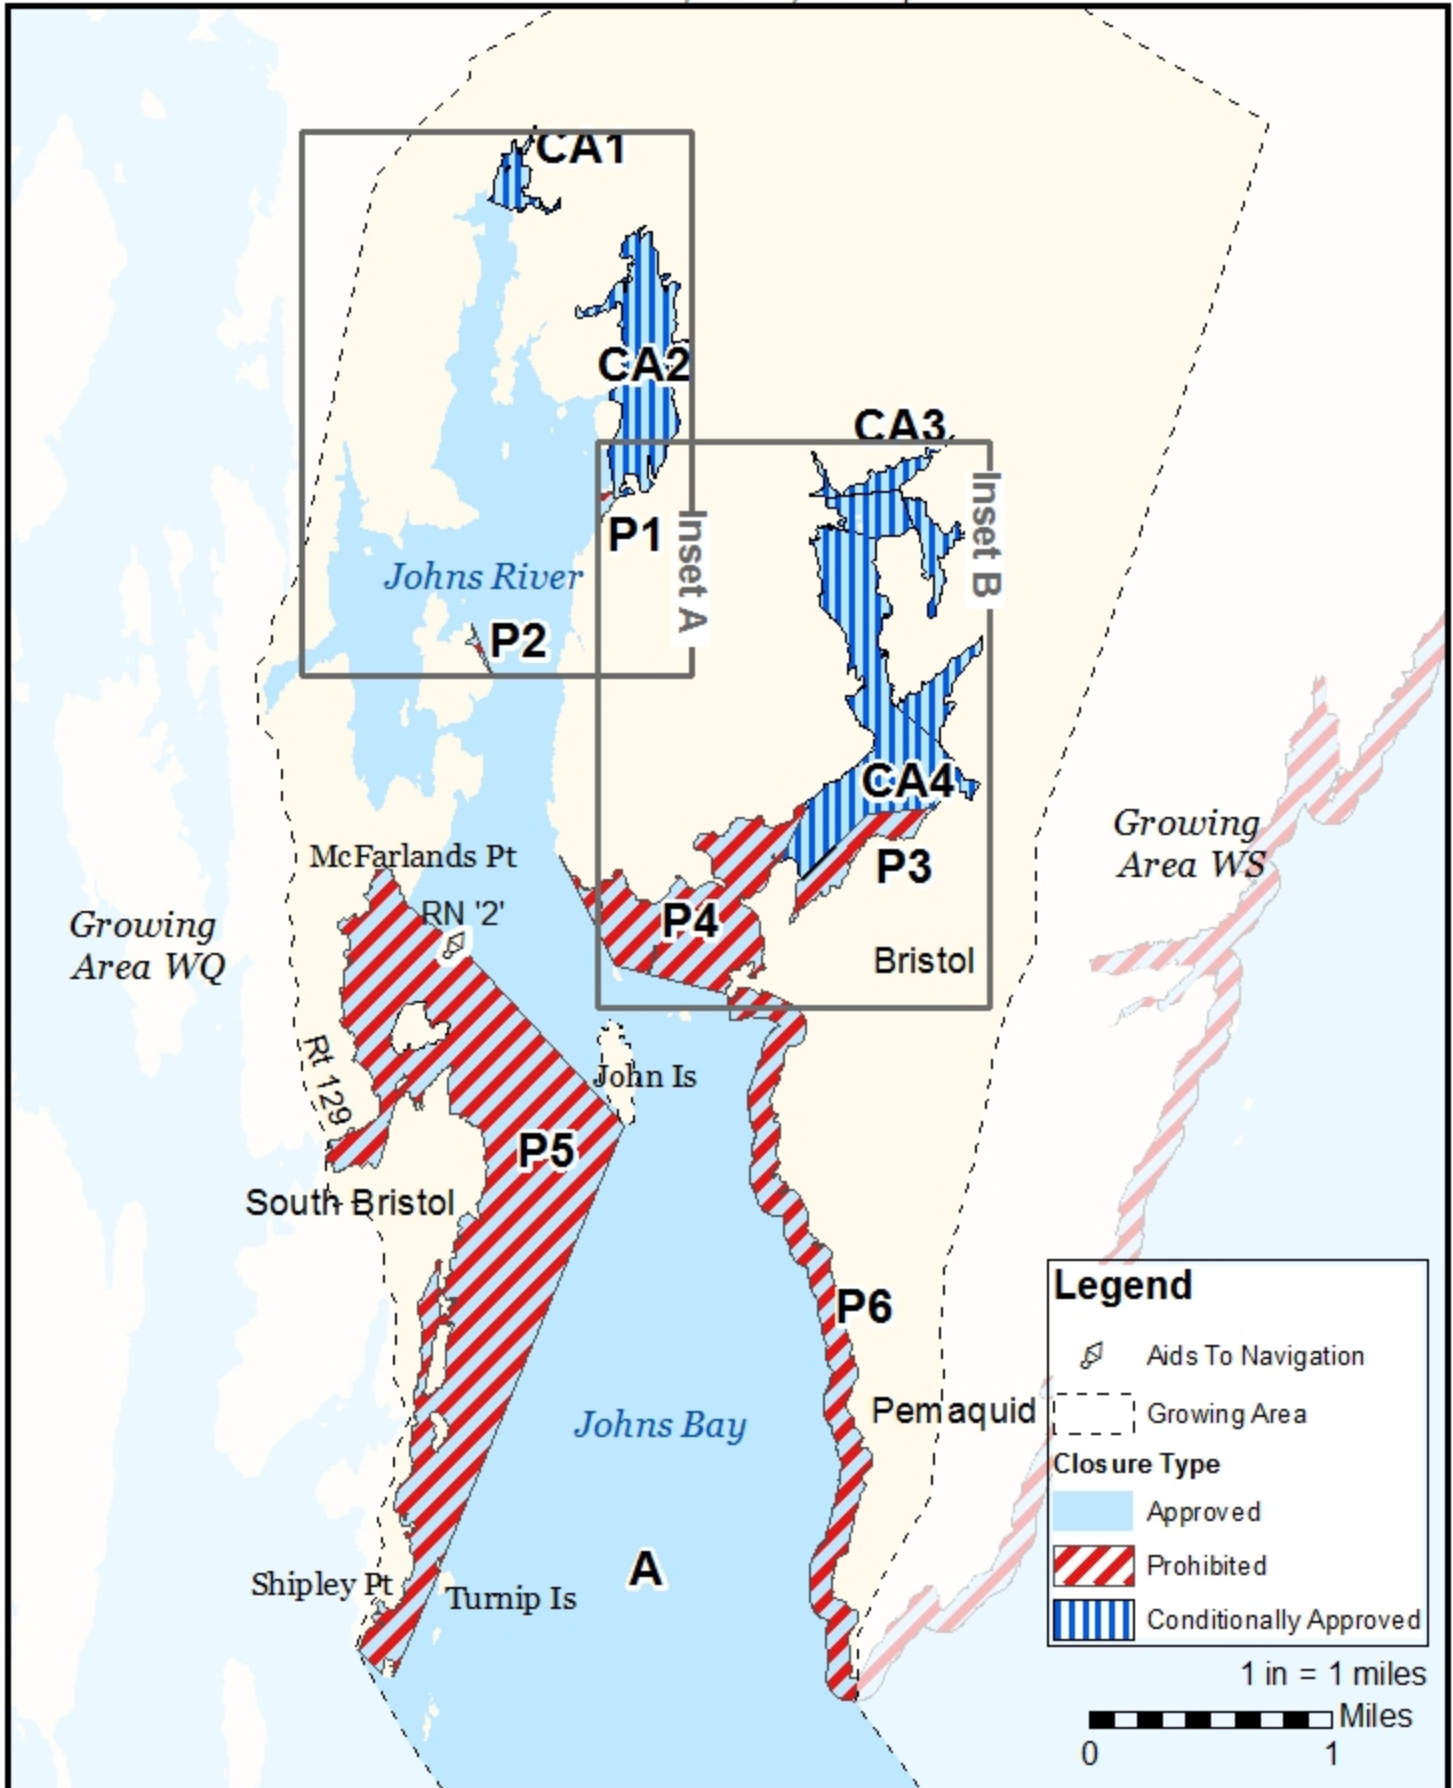

## Growing Area WR, with Inset A and B

South Bristol, Bristol, Pemaquid

3/1/2021

This map is provided as a courtesy. Read the provided legal notice for closure details. Closures are not shown outside of the designated growing area. Maritime navigational aids are for reference only and are not suitable for maritime navigation.

## Growing Area WR, with Inset A

3/1/2021

South Bristol, Bristol

This map is provided as a courtesy. Read the provided legal notice for closure details. Closures are not shown outside of the designated growing area. Maritime navigational aids are for reference only and are not suitable for maritime navigation.