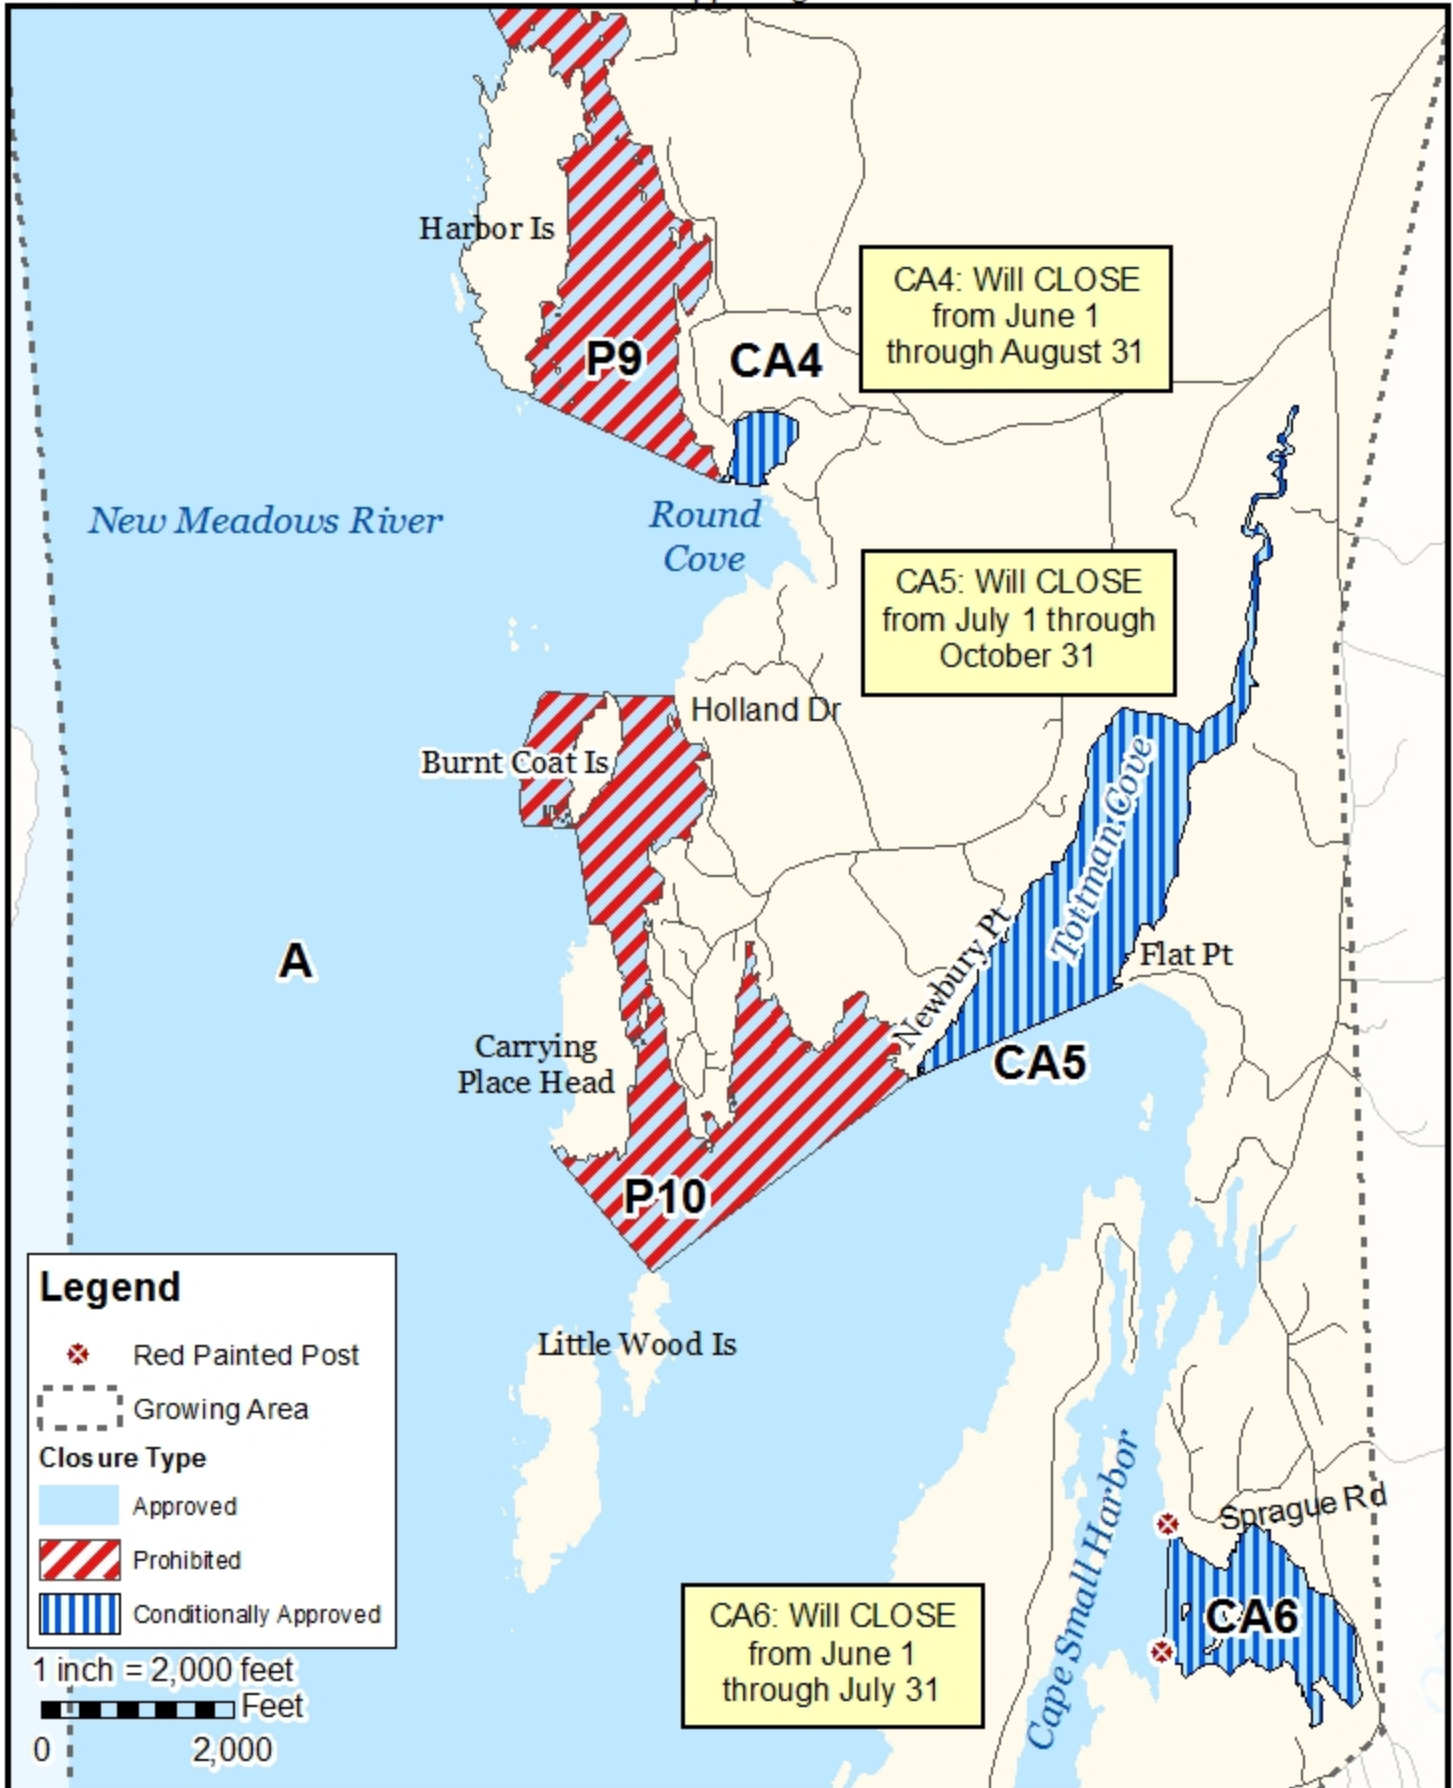

Maine Department of Marine Resources

Growing Area WL, Inset A

Brunswick, West Bath

May 28, 2021

This map is provided as a courtesy. Read the provided legal notice for closure details. Closures are not shown outside of the designated growing area. Maritime navigational aids are for reference only and are not suitable for maritime navigation.

Maine Department of Marine Resources

Growing Area WL, Inset B

West Bath, Sebascodogan Island

May 28, 2021

This map is provided as a courtesy. Read the provided legal notice for closure details. Closures are not shown outside of the designated growing area. Maritime navigational aids are for reference only and are not suitable for maritime navigation.

Maine Department of Marine Resources

Growing Area WL, Inset C

Harpswell, Phippsburg

May 28, 2021

This map is provided as a courtesy. Read the provided legal notice for closure details. Closures are not shown outside of the designated growing area. Maritime navigational aids are for reference only and are not suitable for maritime navigation.

Maine Department of Marine Resources

Growing Area WL, Inset D

Phippsburg

May 28, 2021

This map is provided as a courtesy. Read the provided legal notice for closure details. Closures are not shown outside of the designated growing area. Maritime navigational aids are for reference only and are not suitable for maritime navigation.