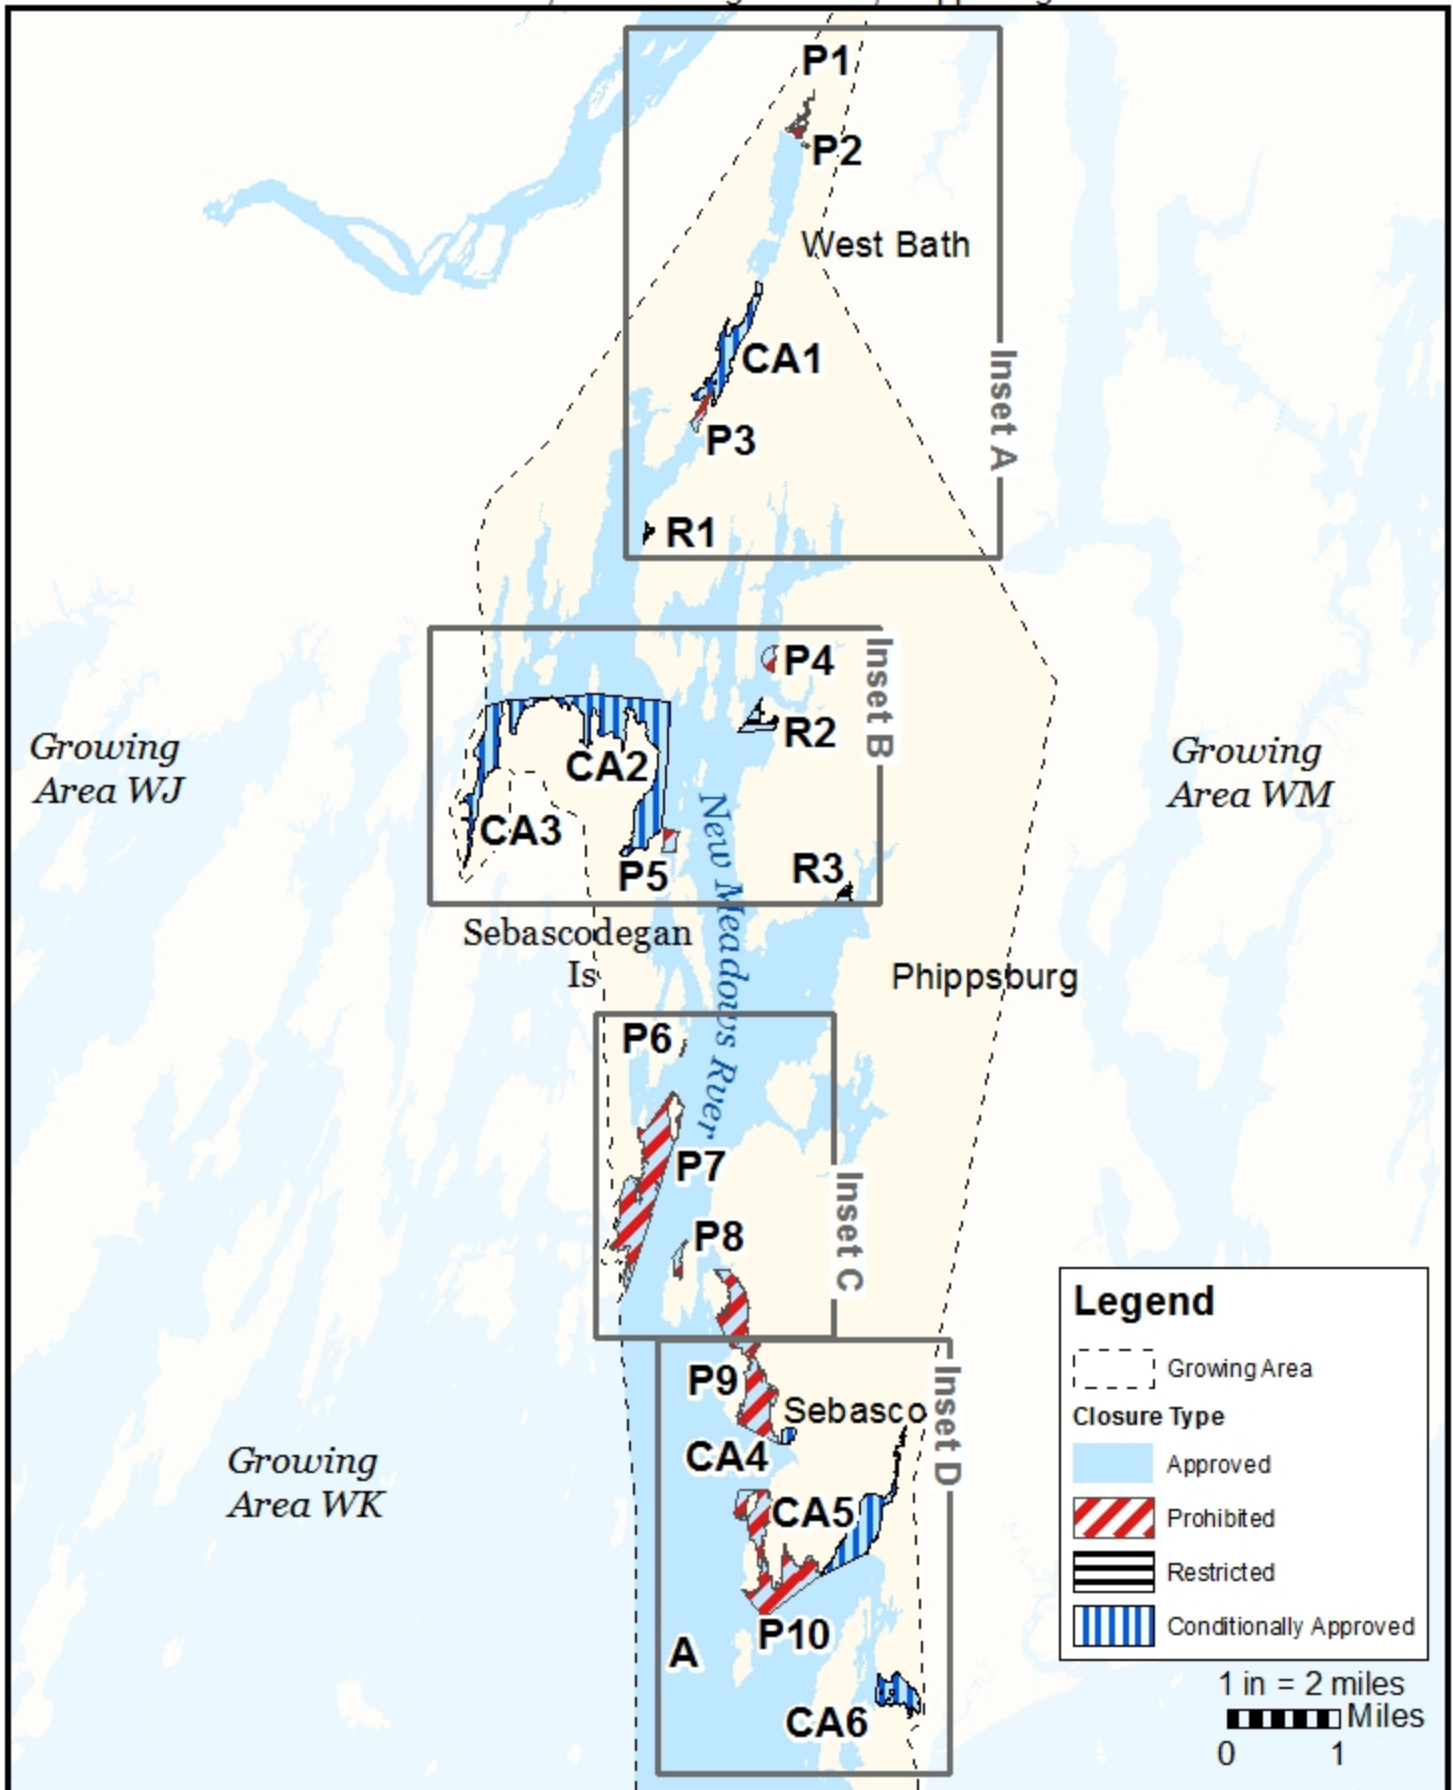

Maine Department of Marine Resources

Growing Area WL, Insets A - D

West Bath, Sebascodegan Island, Phippsburg

May 28, 2021

Legend

- Growing Area
- Closure Type**
- Approved
- Prohibited
- Restricted
- Conditionally Approved

This map is provided as a courtesy. Read the provided legal notice for closure details. Closures are not shown outside of the designated growing area. Maritime navigational aids are for reference only and are not suitable for maritime navigation.

Maine Department of Marine Resources

Growing Area WL, Inset A

Brunswick, West Bath

May 28, 2021

This map is provided as a courtesy. Read the provided legal notice for closure details. Closures are not shown outside of the designated growing area. Maritime navigational aids are for reference only and are not suitable for maritime navigation.

Maine Department of Marine Resources

Growing Area WL, Inset B

West Bath, Sebascodogan Island

May 28, 2021

This map is provided as a courtesy. Read the provided legal notice for closure details. Closures are not shown outside of the designated growing area. Maritime navigational aids are for reference only and are not suitable for maritime navigation.