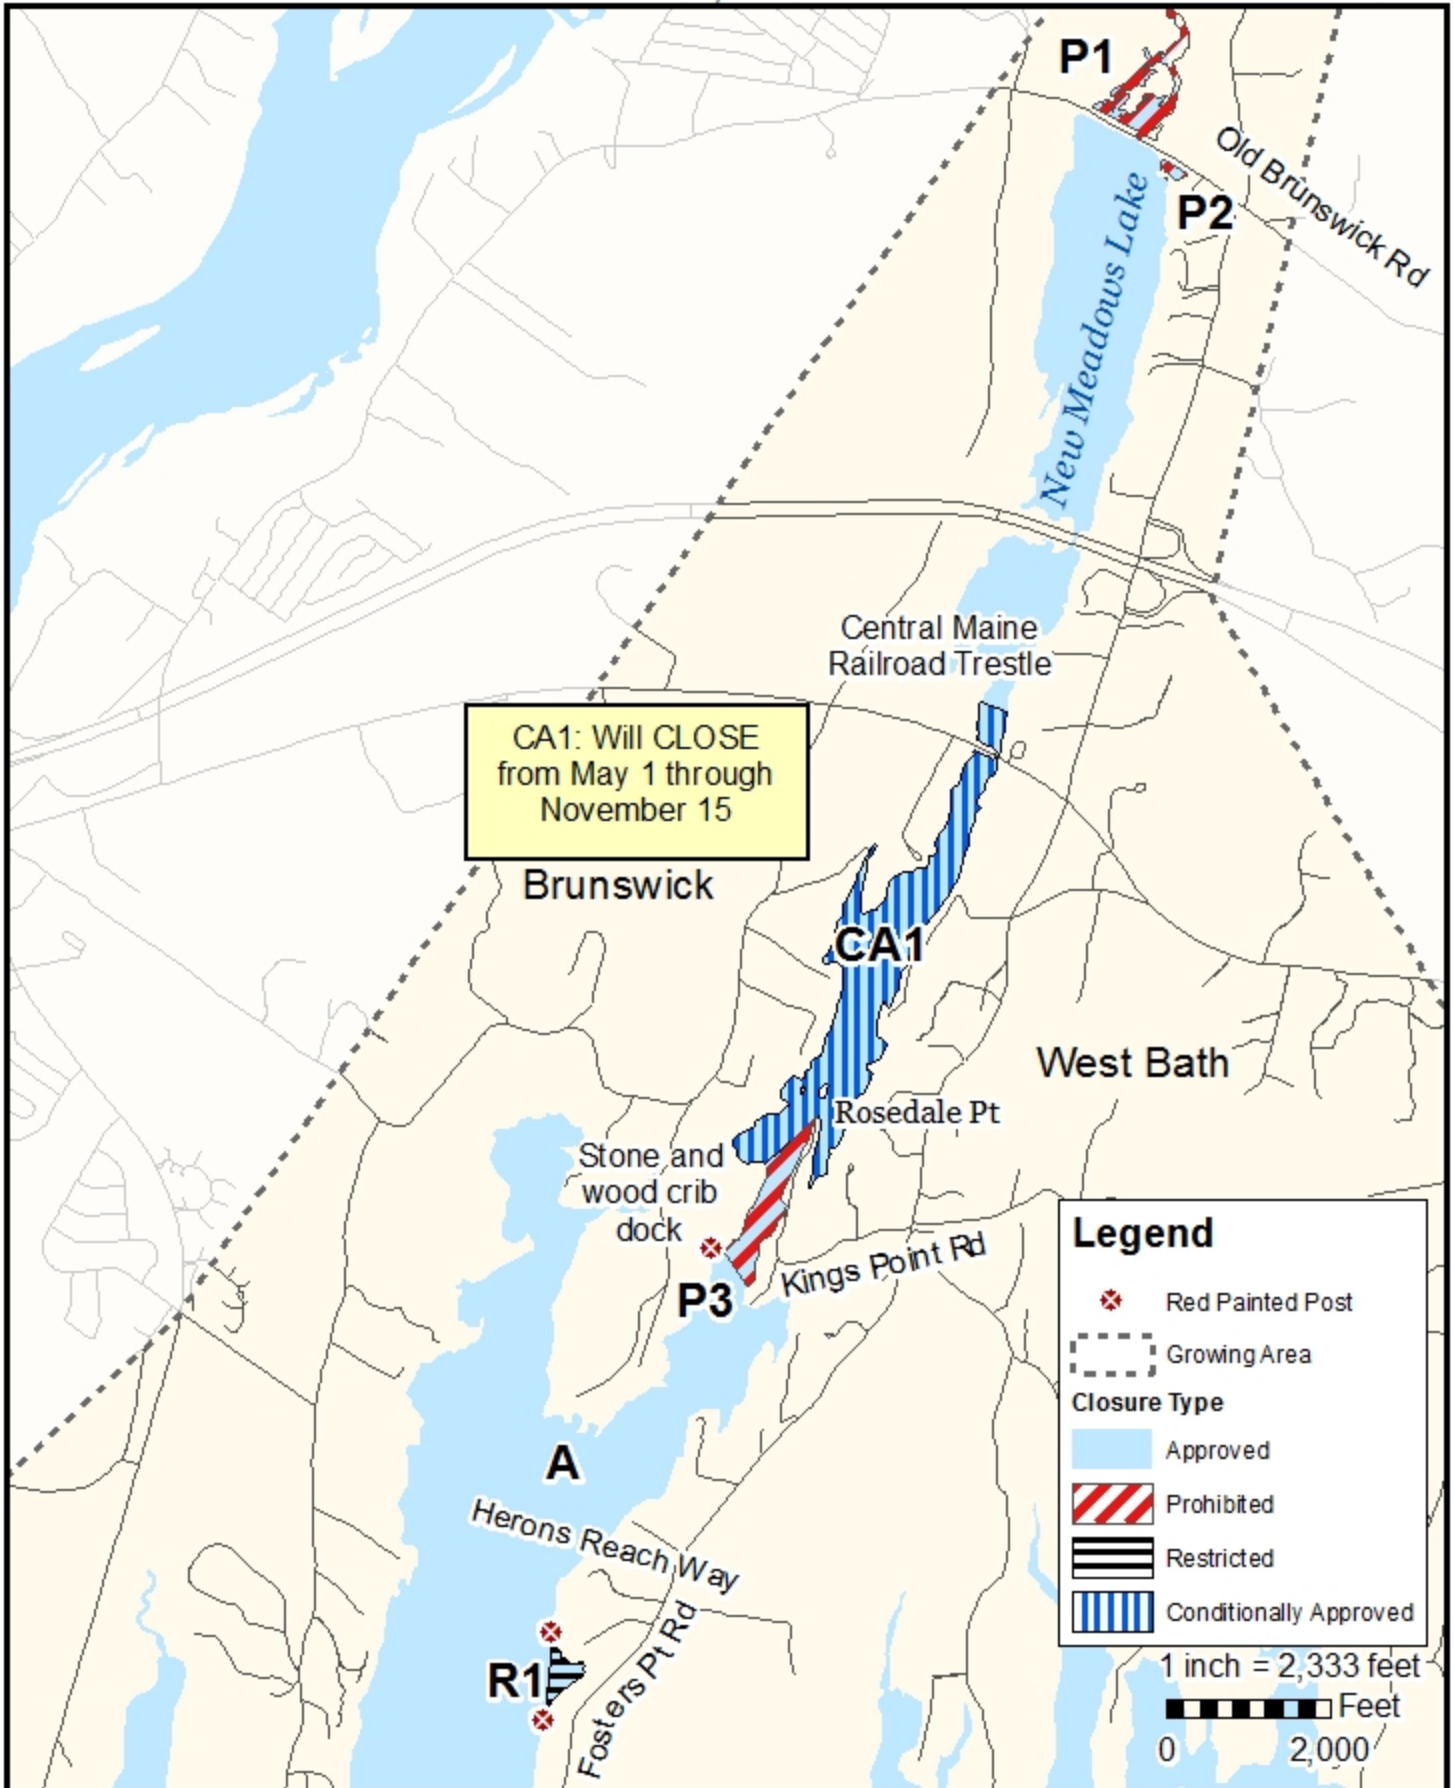

Maine Department of Marine Resources

Growing Area WL, Insets A - D

West Bath, Sebascodegan Island, Phippsburg

May 28, 2021

Legend

- Growing Area
- Closure Type**
- Approved
- Prohibited
- Restricted
- Conditionally Approved

This map is provided as a courtesy. Read the provided legal notice for closure details. Closures are not shown outside of the designated growing area. Maritime navigational aids are for reference only and are not suitable for maritime navigation.

Maine Department of Marine Resources

Growing Area WL, Inset A

Brunswick, West Bath

May 28, 2021

This map is provided as a courtesy. Read the provided legal notice for closure details. Closures are not shown outside of the designated growing area. Maritime navigational aids are for reference only and are not suitable for maritime navigation.

Maine Department of Marine Resources

Growing Area WL, Inset B

West Bath, Sebascodogan Island

May 28, 2021

This map is provided as a courtesy. Read the provided legal notice for closure details. Closures are not shown outside of the designated growing area. Maritime navigational aids are for reference only and are not suitable for maritime navigation.