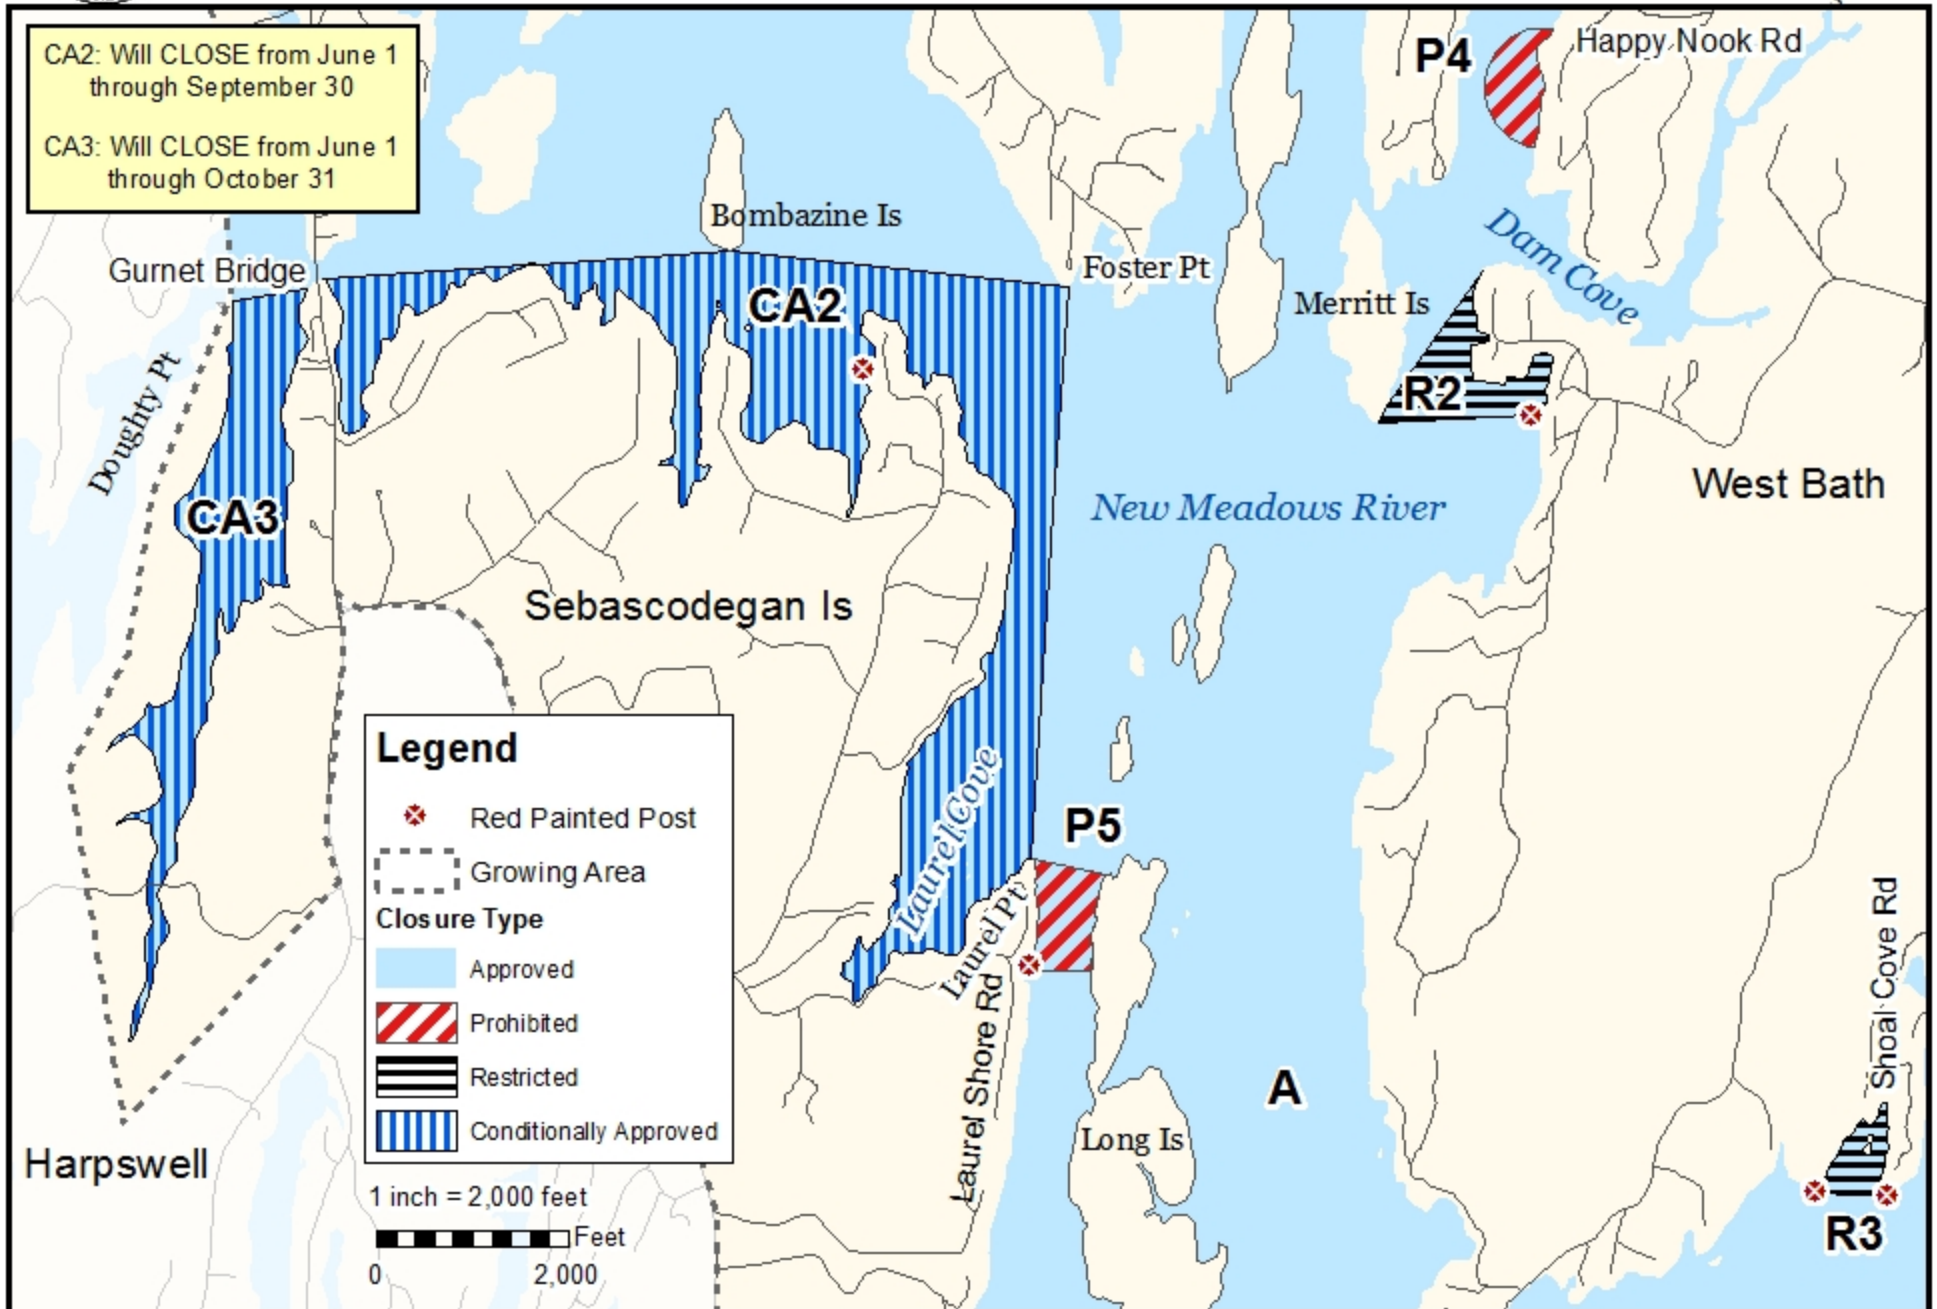

This map is provided as a courtesy. Read the provided legal notice for closure details. Closures are not shown outside of the designated growing area. Maritime navigational aids are for reference only and are not suitable for maritime navigation.

Maine Department of Marine Resources

Growing Area WL, Inset A

Brunswick, West Bath

May 28, 2021

This map is provided as a courtesy. Read the provided legal notice for closure details. Closures are not shown outside of the designated growing area. Maritime navigational aids are for reference only and are not suitable for maritime navigation.

Maine Department of Marine Resources

Growing Area WL, Inset B

West Bath, Sebascodogan Island

May 28, 2021

This map is provided as a courtesy. Read the provided legal notice for closure details. Closures are not shown outside of the designated growing area. Maritime navigational aids are for reference only and are not suitable for maritime navigation.

Maine Department of Marine Resources

Growing Area WL, Inset C

Harpswell, Phippsburg

May 28, 2021

This map is provided as a courtesy. Read the provided legal notice for closure details. Closures are not shown outside of the designated growing area. Maritime navigational aids are for reference only and are not suitable for maritime navigation.