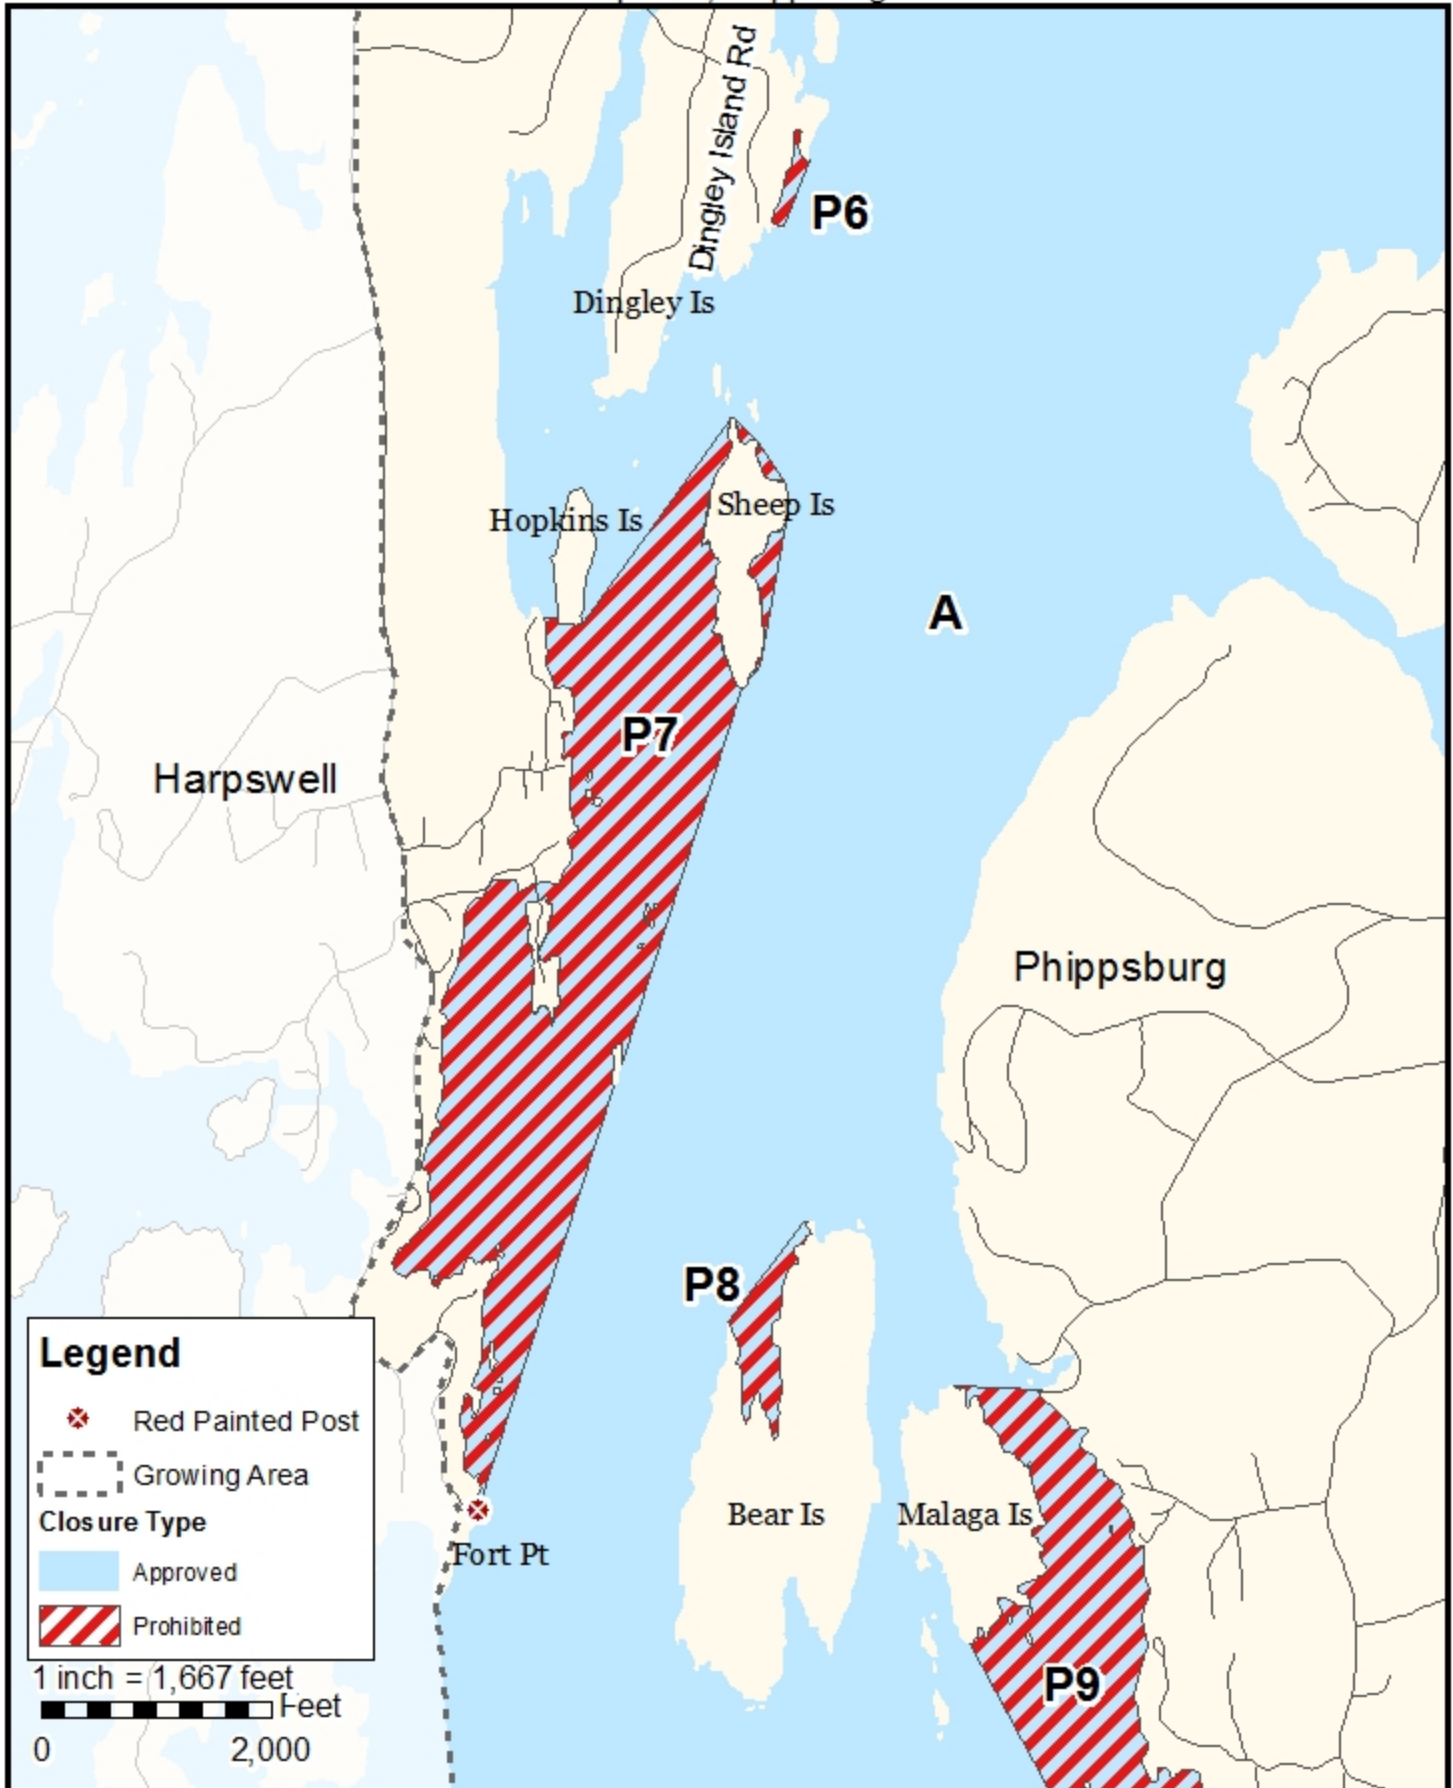

Maine Department of Marine Resources

Growing Area WL, Inset A

Brunswick, West Bath

May 28, 2021

This map is provided as a courtesy. Read the provided legal notice for closure details. Closures are not shown outside of the designated growing area. Maritime navigational aids are for reference only and are not suitable for maritime navigation.

Maine Department of Marine Resources

Growing Area WL, Inset B

West Bath, Sebascodogan Island

May 28, 2021

This map is provided as a courtesy. Read the provided legal notice for closure details. Closures are not shown outside of the designated growing area. Maritime navigational aids are for reference only and are not suitable for maritime navigation.

Maine Department of Marine Resources

Growing Area WL, Inset C

Harpswell, Phippsburg

May 28, 2021

This map is provided as a courtesy. Read the provided legal notice for closure details. Closures are not shown outside of the designated growing area. Maritime navigational aids are for reference only and are not suitable for maritime navigation.

Maine Department of Marine Resources

Growing Area WL, Inset D

Phippsburg

May 28, 2021

This map is provided as a courtesy. Read the provided legal notice for closure details. Closures are not shown outside of the designated growing area. Maritime navigational aids are for reference only and are not suitable for maritime navigation.