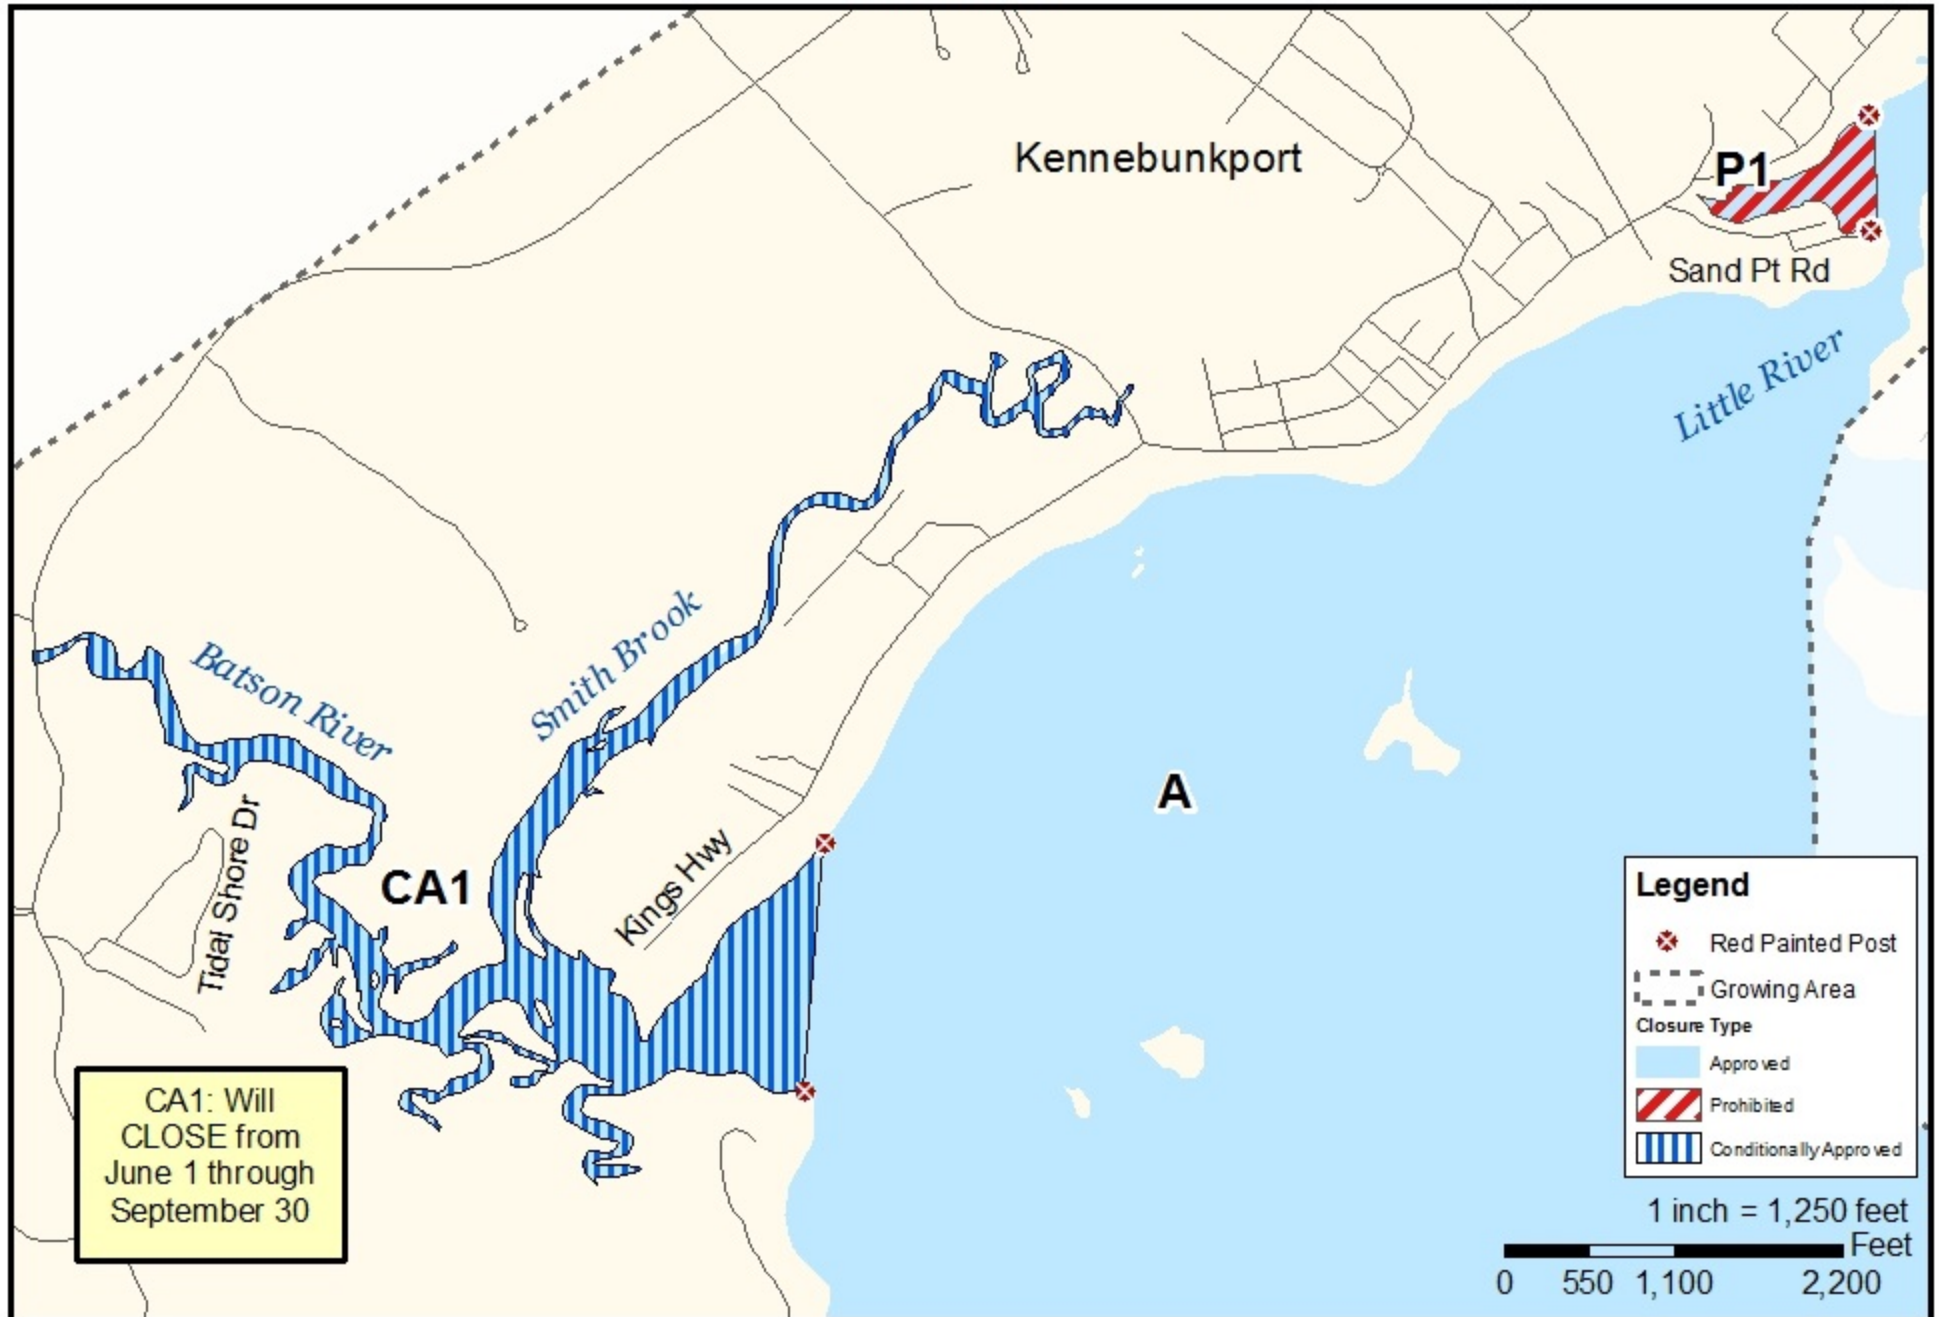

Maine Department of Marine Resources

Growing Area WE, Insets A - B

Kennebunkport

May 28, 2021

Legend

- Growing Area
- Closure Type**
- Approved
- Prohibited
- Restricted
- Conditionally Approved

This map is provided as a courtesy. Read the provided legal notice for closure details. Closures are not shown outside of the designated growing area. Maritime navigational aids are for reference only and are not suitable for maritime navigation.

Maine Department of Marine Resources

Growing Area WE, Inset A Kennebunkport

May 28, 2021

This map is provided as a courtesy. Read the provided legal notice for closure details. Closures are not shown outside of the designated growing area. Maritime navigational aids are for reference only and are not suitable for maritime navigation.

Maine Department of Marine Resources

Growing Area WE, Inset B

Cape Porpoise, Kennebunkport

May 28, 2021

This map is provided as a courtesy. Read the provided legal notice for closure details. Closures are not shown outside of the designated growing area. Maritime navigational aids are for reference only and are not suitable for maritime navigation.