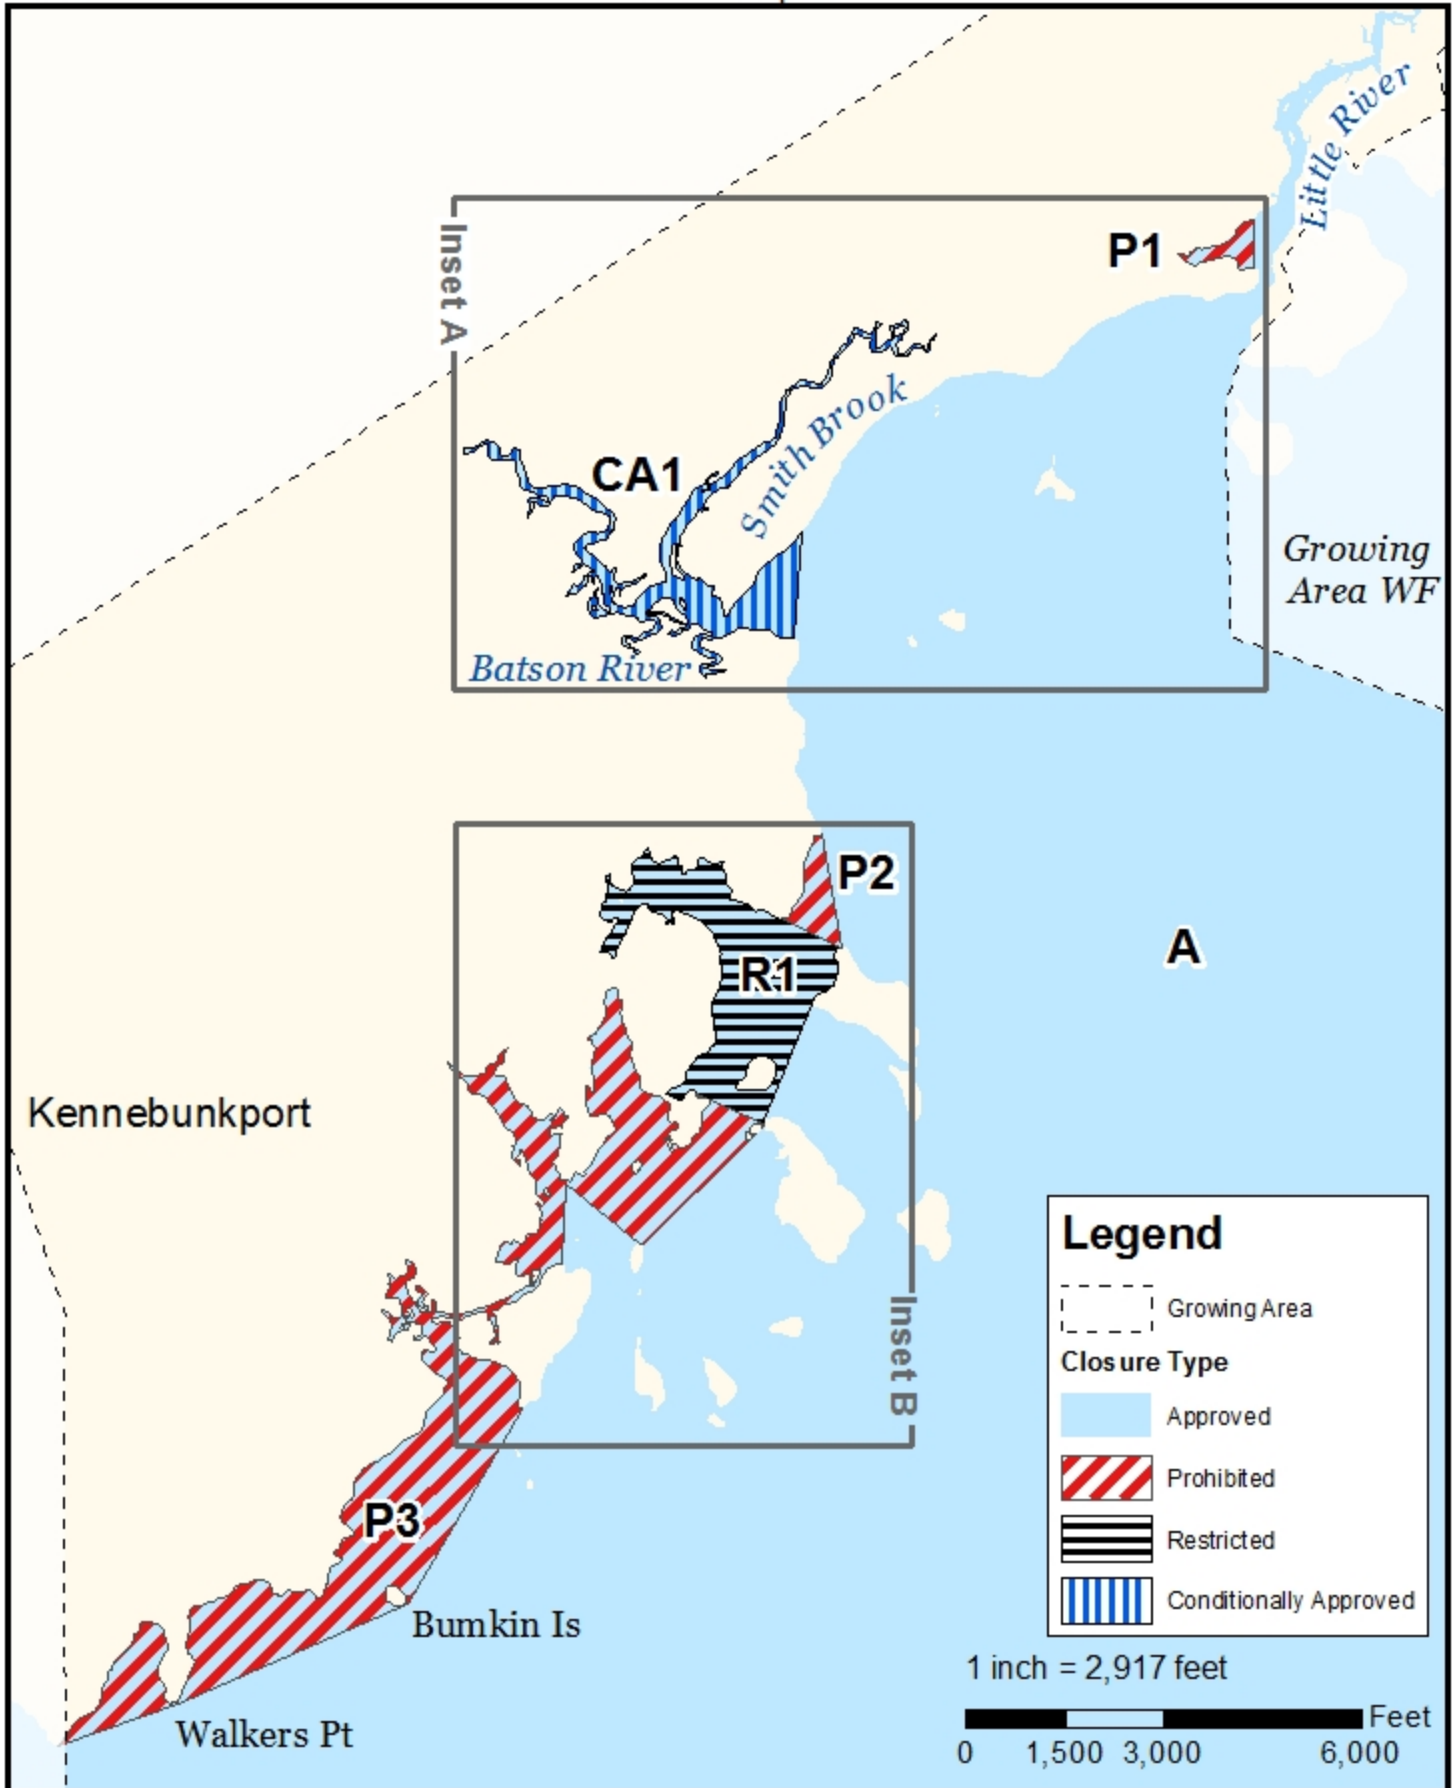

Maine Department of Marine Resources

Growing Area WE, Insets A - B

Kennebunkport

May 28, 2021

Legend

- Growing Area
- Closure Type**
- Approved
- Prohibited
- Restricted
- Conditionally Approved

This map is provided as a courtesy. Read the provided legal notice for closure details. Closures are not shown outside of the designated growing area. Maritime navigational aids are for reference only and are not suitable for maritime navigation.

Maine Department of Marine Resources

Growing Area WE, Inset A Kennebunkport

May 28, 2021

This map is provided as a courtesy. Read the provided legal notice for closure details. Closures are not shown outside of the designated growing area. Maritime navigational aids are for reference only and are not suitable for maritime navigation.

Maine Department of Marine Resources

Growing Area WE, Inset B

Cape Porpoise, Kennebunkport

May 28, 2021

This map is provided as a courtesy. Read the provided legal notice for closure details. Closures are not shown outside of the designated growing area. Maritime navigational aids are for reference only and are not suitable for maritime navigation.