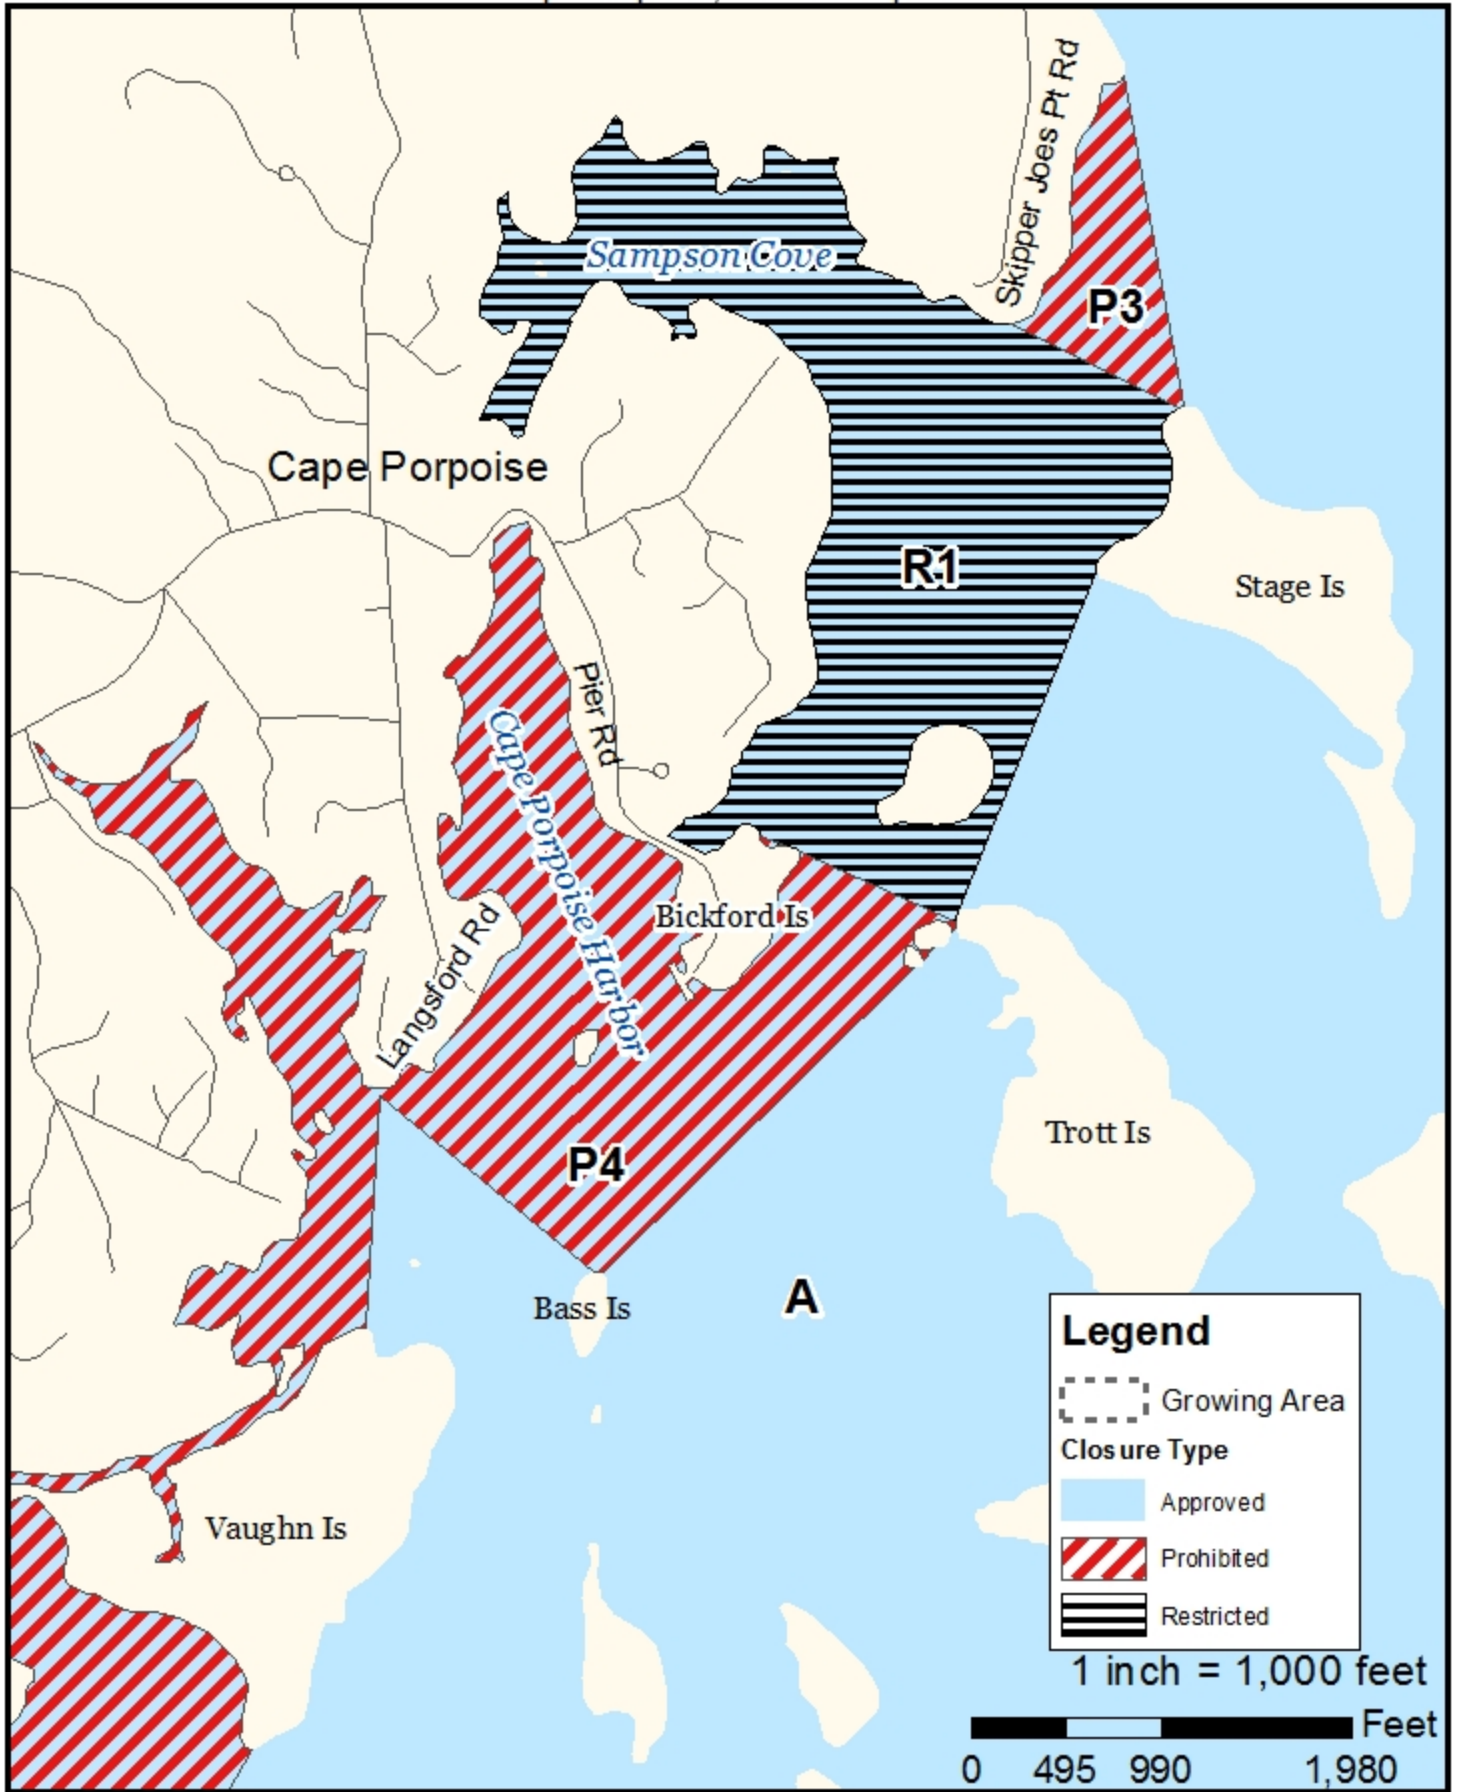

Maine Department of Marine Resources

Growing Area WE, Insets A - B

Kennebunkport

May 28, 2021

Legend

- Growing Area
- Closure Type**
- Approved
- Prohibited
- Restricted
- Conditionally Approved

This map is provided as a courtesy. Read the provided legal notice for closure details. Closures are not shown outside of the designated growing area. Maritime navigational aids are for reference only and are not suitable for maritime navigation.

Maine Department of Marine Resources

Growing Area WE, Inset A Kennebunkport

May 28, 2021

This map is provided as a courtesy. Read the provided legal notice for closure details. Closures are not shown outside of the designated growing area. Maritime navigational aids are for reference only and are not suitable for maritime navigation.

Maine Department of Marine Resources

Growing Area WE, Inset B

Cape Porpoise, Kennebunkport

May 28, 2021

This map is provided as a courtesy. Read the provided legal notice for closure details. Closures are not shown outside of the designated growing area. Maritime navigational aids are for reference only and are not suitable for maritime navigation.