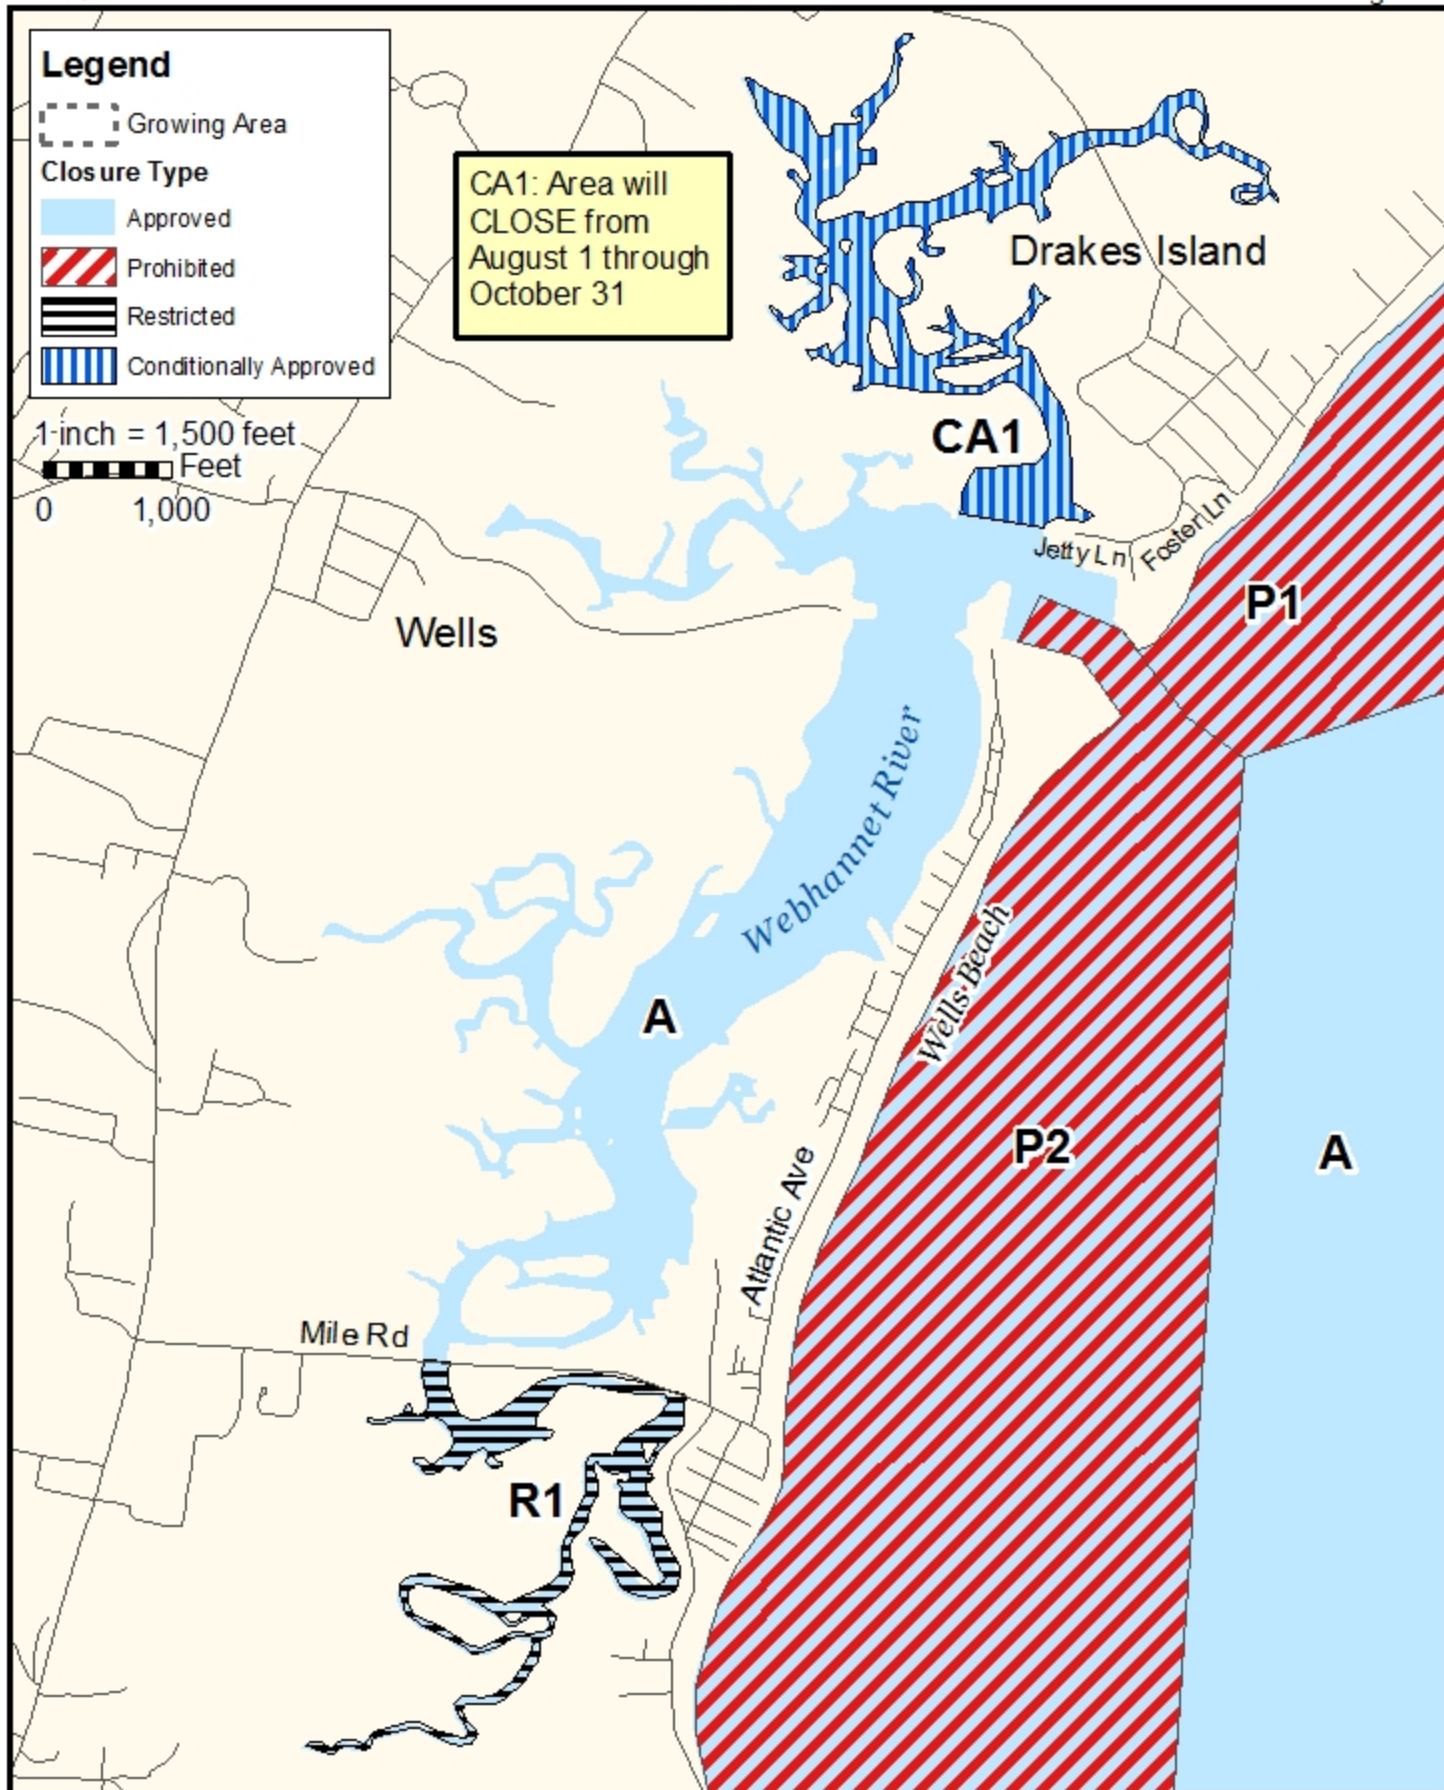

## Growing Area WD, Insets A - B

March 1, 2021

York, Ogunquit, Wells, Kennebunk

This map is provided as a courtesy. Read the provided legal notice for closure details. Closures are not shown outside of the designated growing area. Maritime navigational aids are for reference only and are not suitable for maritime navigation.

## Growing Area WD, Inset A

March 1, 2021

Wells

This map is provided as a courtesy. Read the provided legal notice for closure details. Closures are not shown outside of the designated growing area. Maritime navigational aids are for reference only and are not suitable for maritime navigation.

## Growing Area WD, Inset B

March 1, 2021

Ogunquit

This map is provided as a courtesy. Read the provided legal notice for closure details. Closures are not shown outside of the designated growing area. Maritime navigational aids are for reference only and are not suitable for maritime navigation.