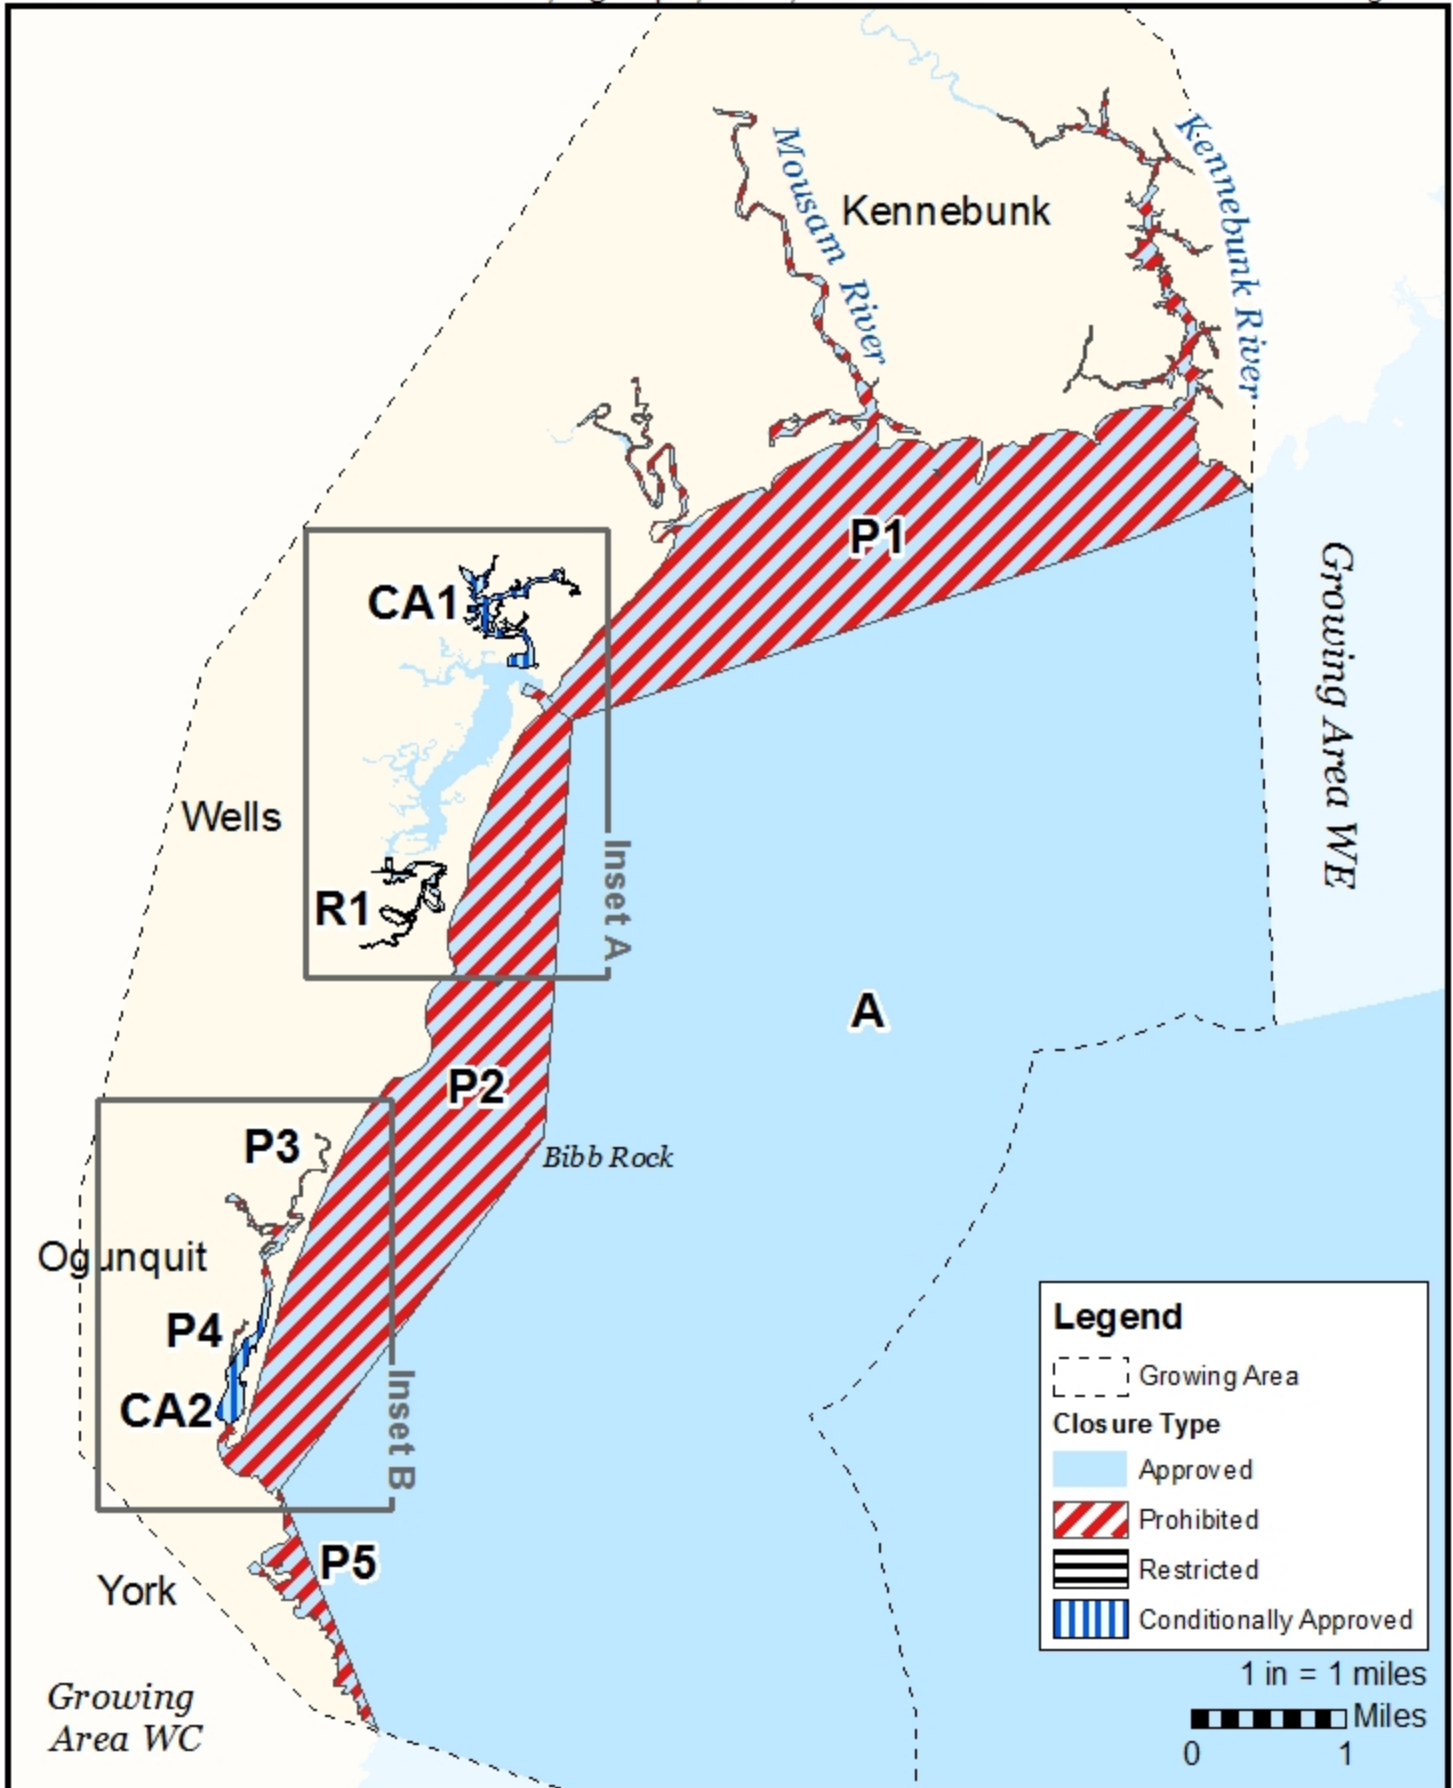

# Maine Department of Marine Resources

## Growing Area WD, Insets A - B

March 1, 2021

York, Ogunquit, Wells, Kennebunk

This map is provided as a courtesy. Read the provided legal notice for closure details. Closures are not shown outside of the designated growing area. Maritime navigational aids are for reference only and are not suitable for maritime navigation.

## Growing Area WD, Inset A

March 1, 2021

Wells

This map is provided as a courtesy. Read the provided legal notice for closure details. Closures are not shown outside of the designated growing area. Maritime navigational aids are for reference only and are not suitable for maritime navigation.