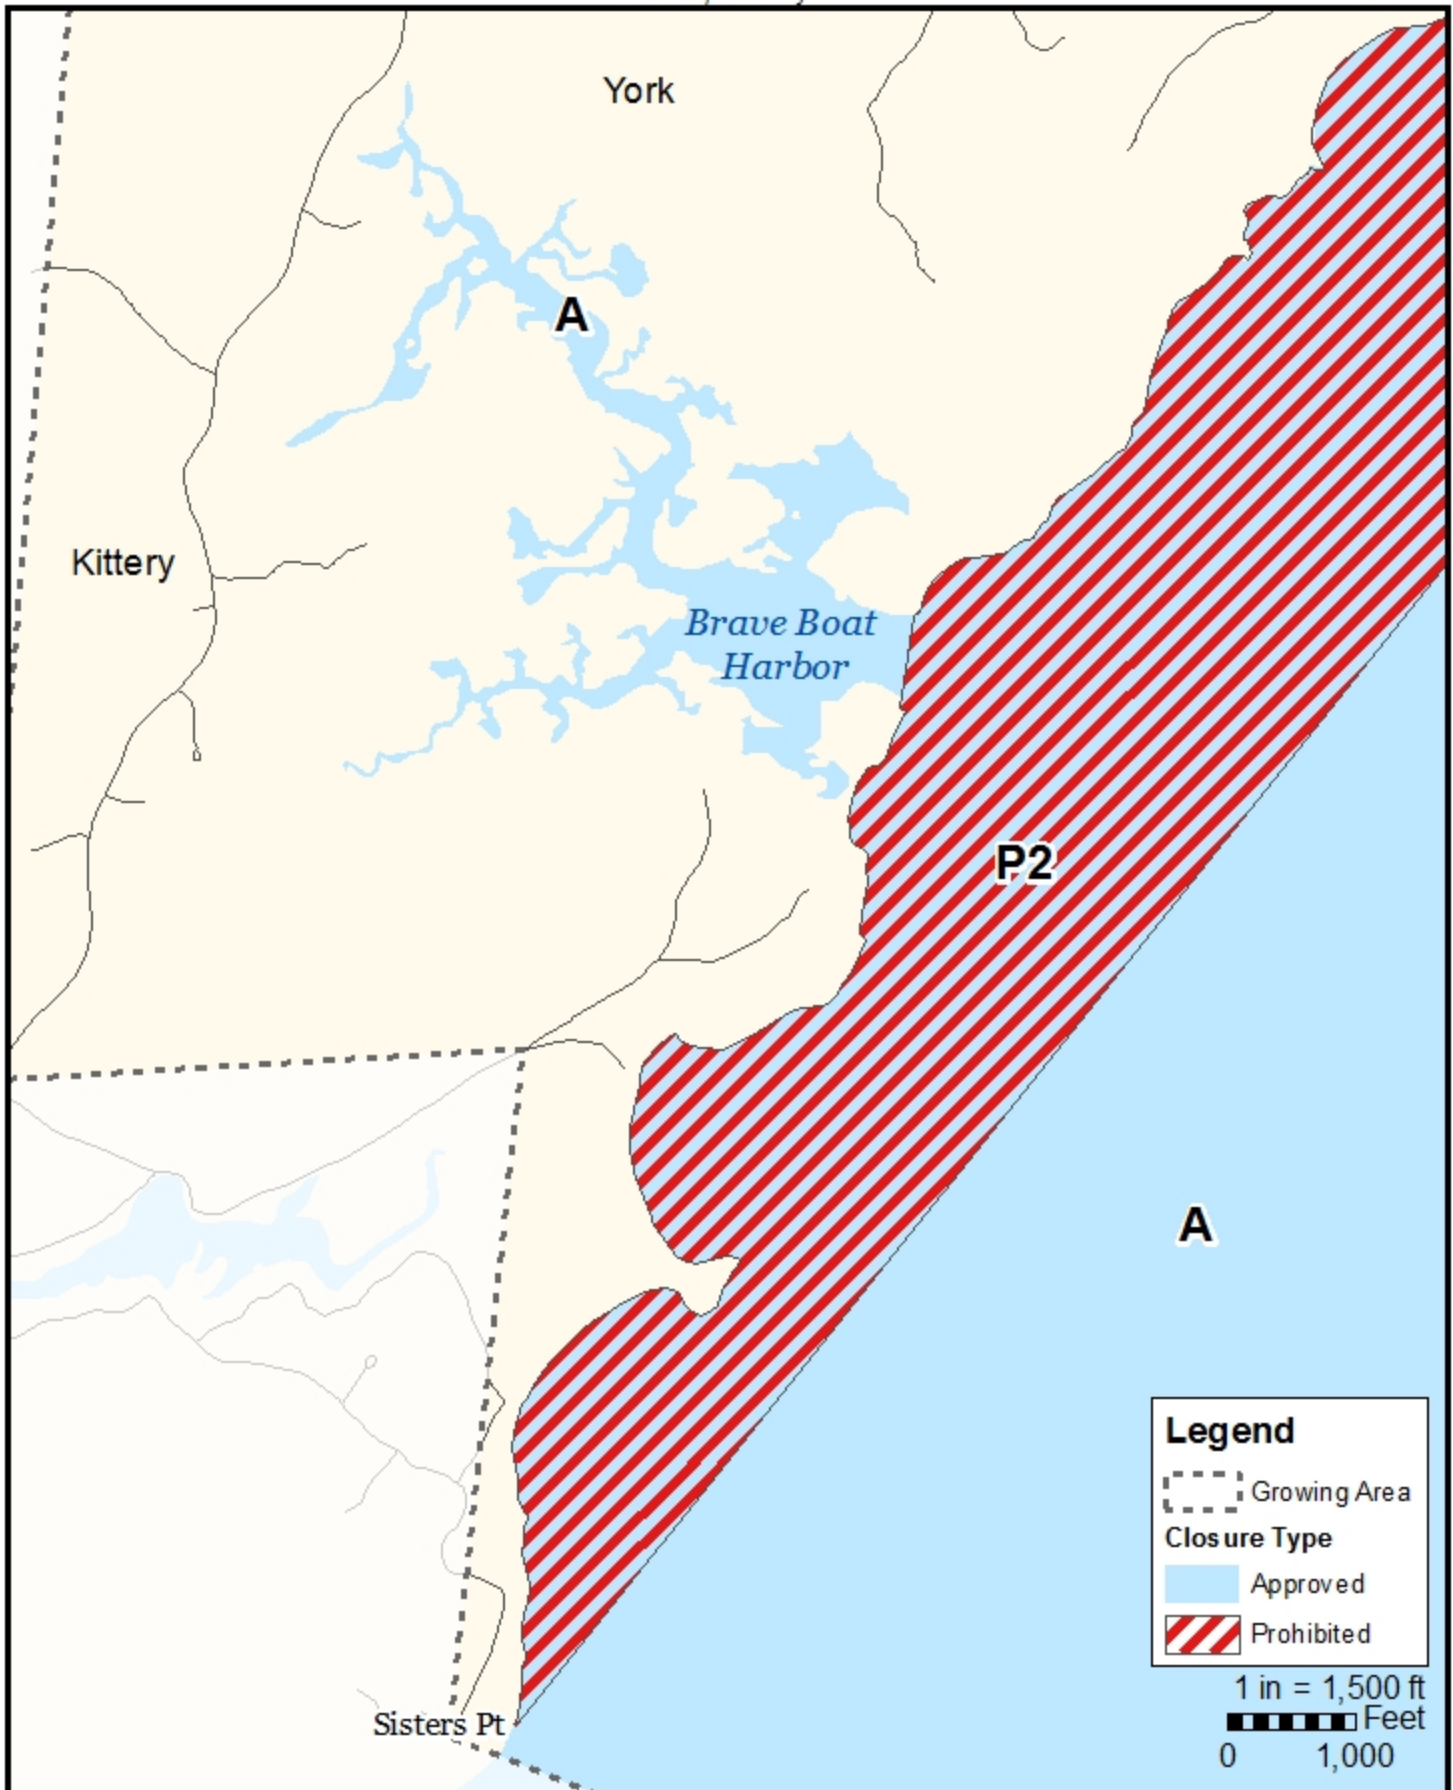

Maine Department of Marine Resources

Growing Area WB, Insets A - B

October 4, 2021

York, Kittery

This map is provided as a courtesy. Read the provided legal notice for closure details. Closures are not shown outside of the designated growing area. Any navigation aids shown are not suitable for maritime navigation.

Maine Department of Marine Resources

Growing Area WB, Inset A

October 4, 2021

York

This map is provided as a courtesy. Read the provided legal notice for closure details. Closures are not shown outside of the designated growing area. Any navigation aids shown are not suitable for maritime navigation.

Maine Department of Marine Resources

Growing Area WB, Inset B

York, Kittery

October 4, 2021

This map is provided as a courtesy. Read the provided legal notice for closure details. Closures are not shown outside of the designated growing area. Any navigation aids shown are not suitable for maritime navigation.