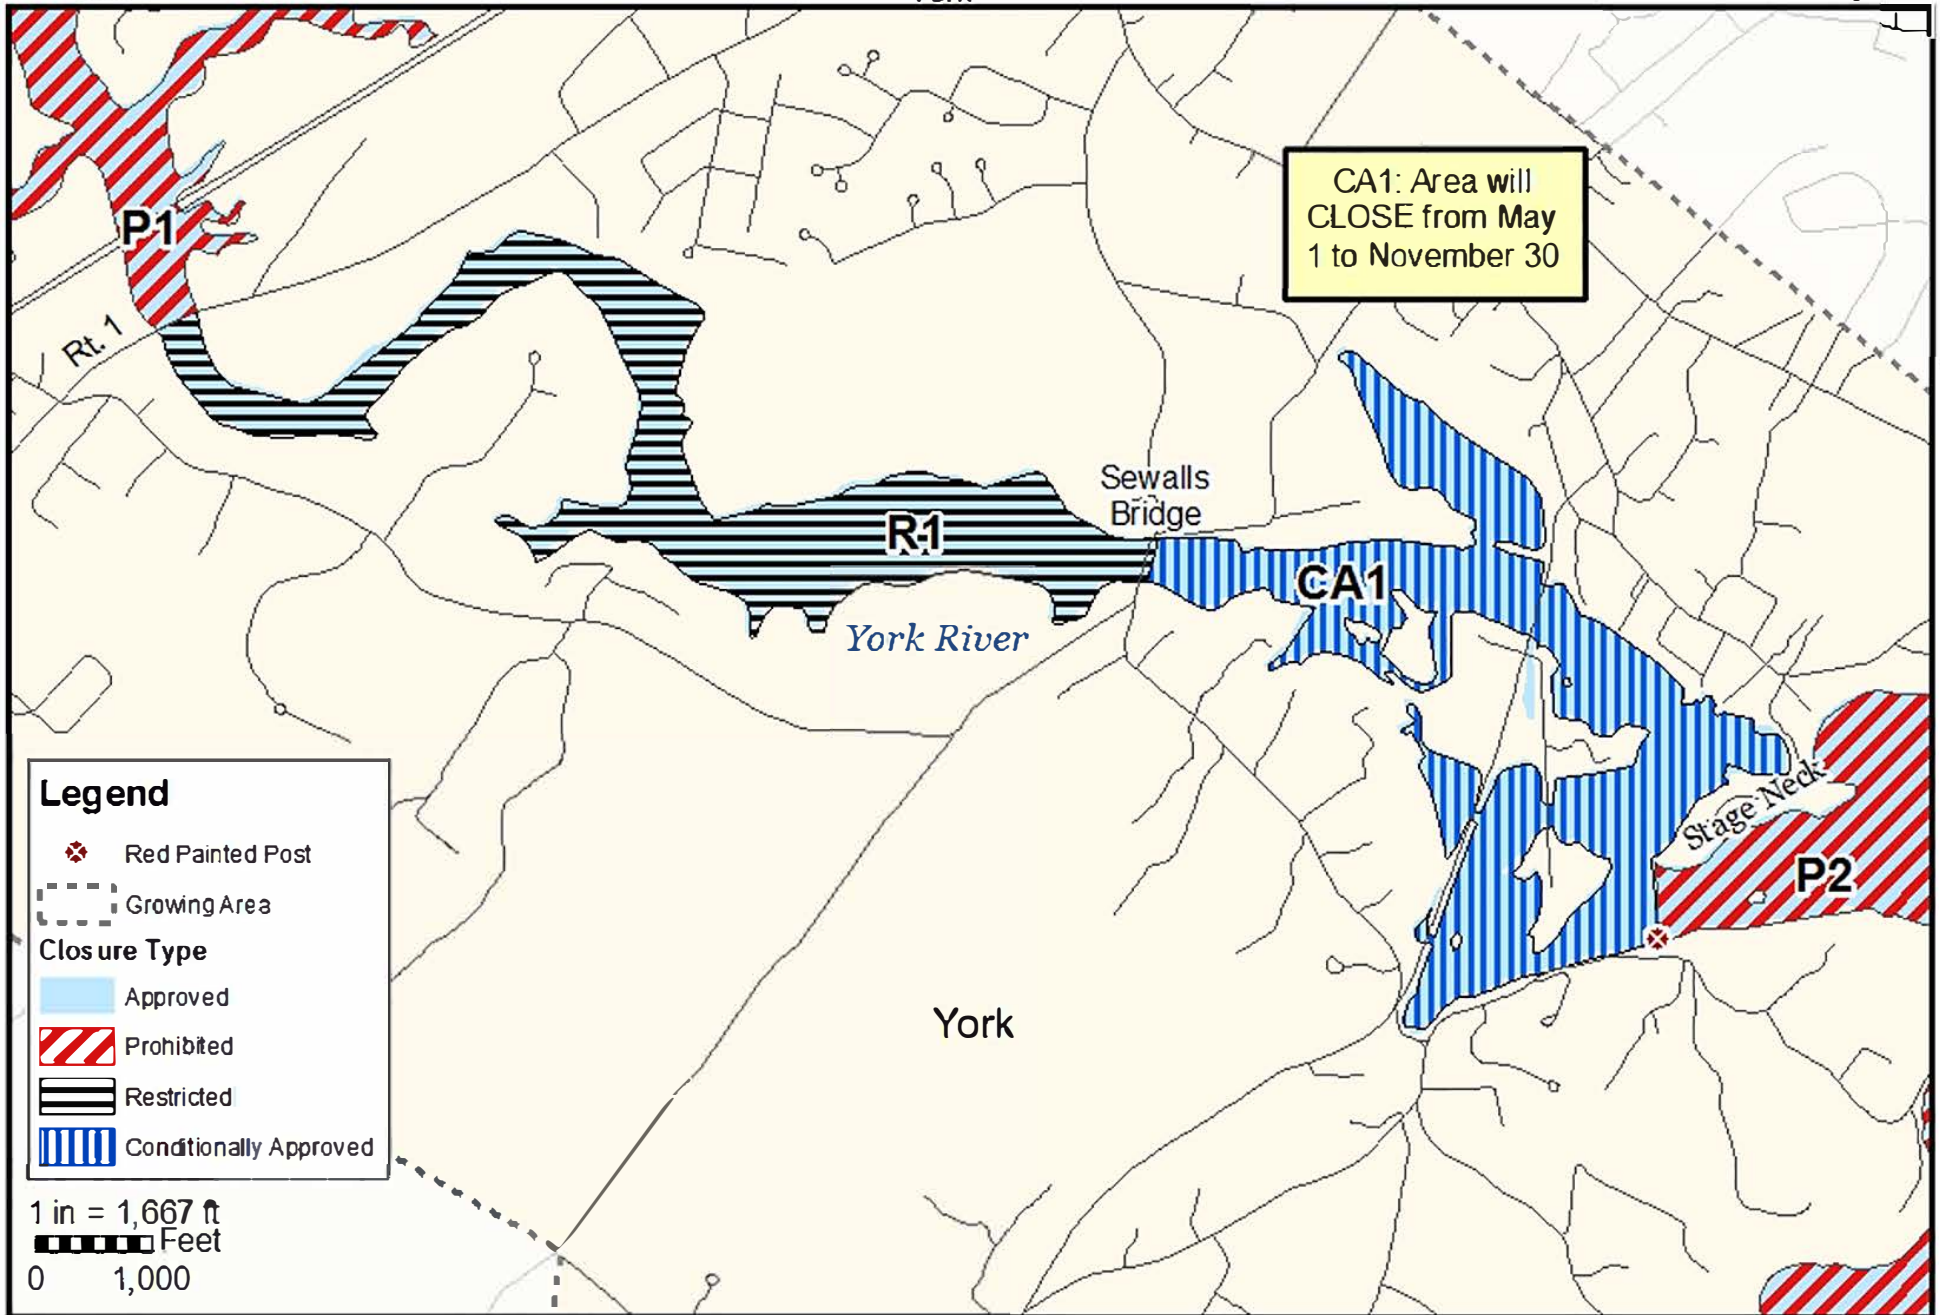

Maine Department of Marine Resources

Growing Area WB, Insets A - B

October 4, 2021

York, Kittery

This map is provided as a courtesy. Read the provided legal notice for closure details. Closures are not shown outside of the designated growing area. Any navigation aids shown are not suitable for maritime navigation.

Maine Department of Marine Resources

Growing Area WB, Inset A

October 4, 2021

York

This map is provided as a courtesy. Read the provided legal notice for closure details. Closures are not shown outside of the designated growing area. Any navigation aids shown are not suitable for maritime navigation.

Maine Department of Marine Resources

Growing Area WB, Inset B

York, Kittery

October 4, 2021

This map is provided as a courtesy. Read the provided legal notice for closure details. Closures are not shown outside of the designated growing area. Any navigation aids shown are not suitable for maritime navigation.