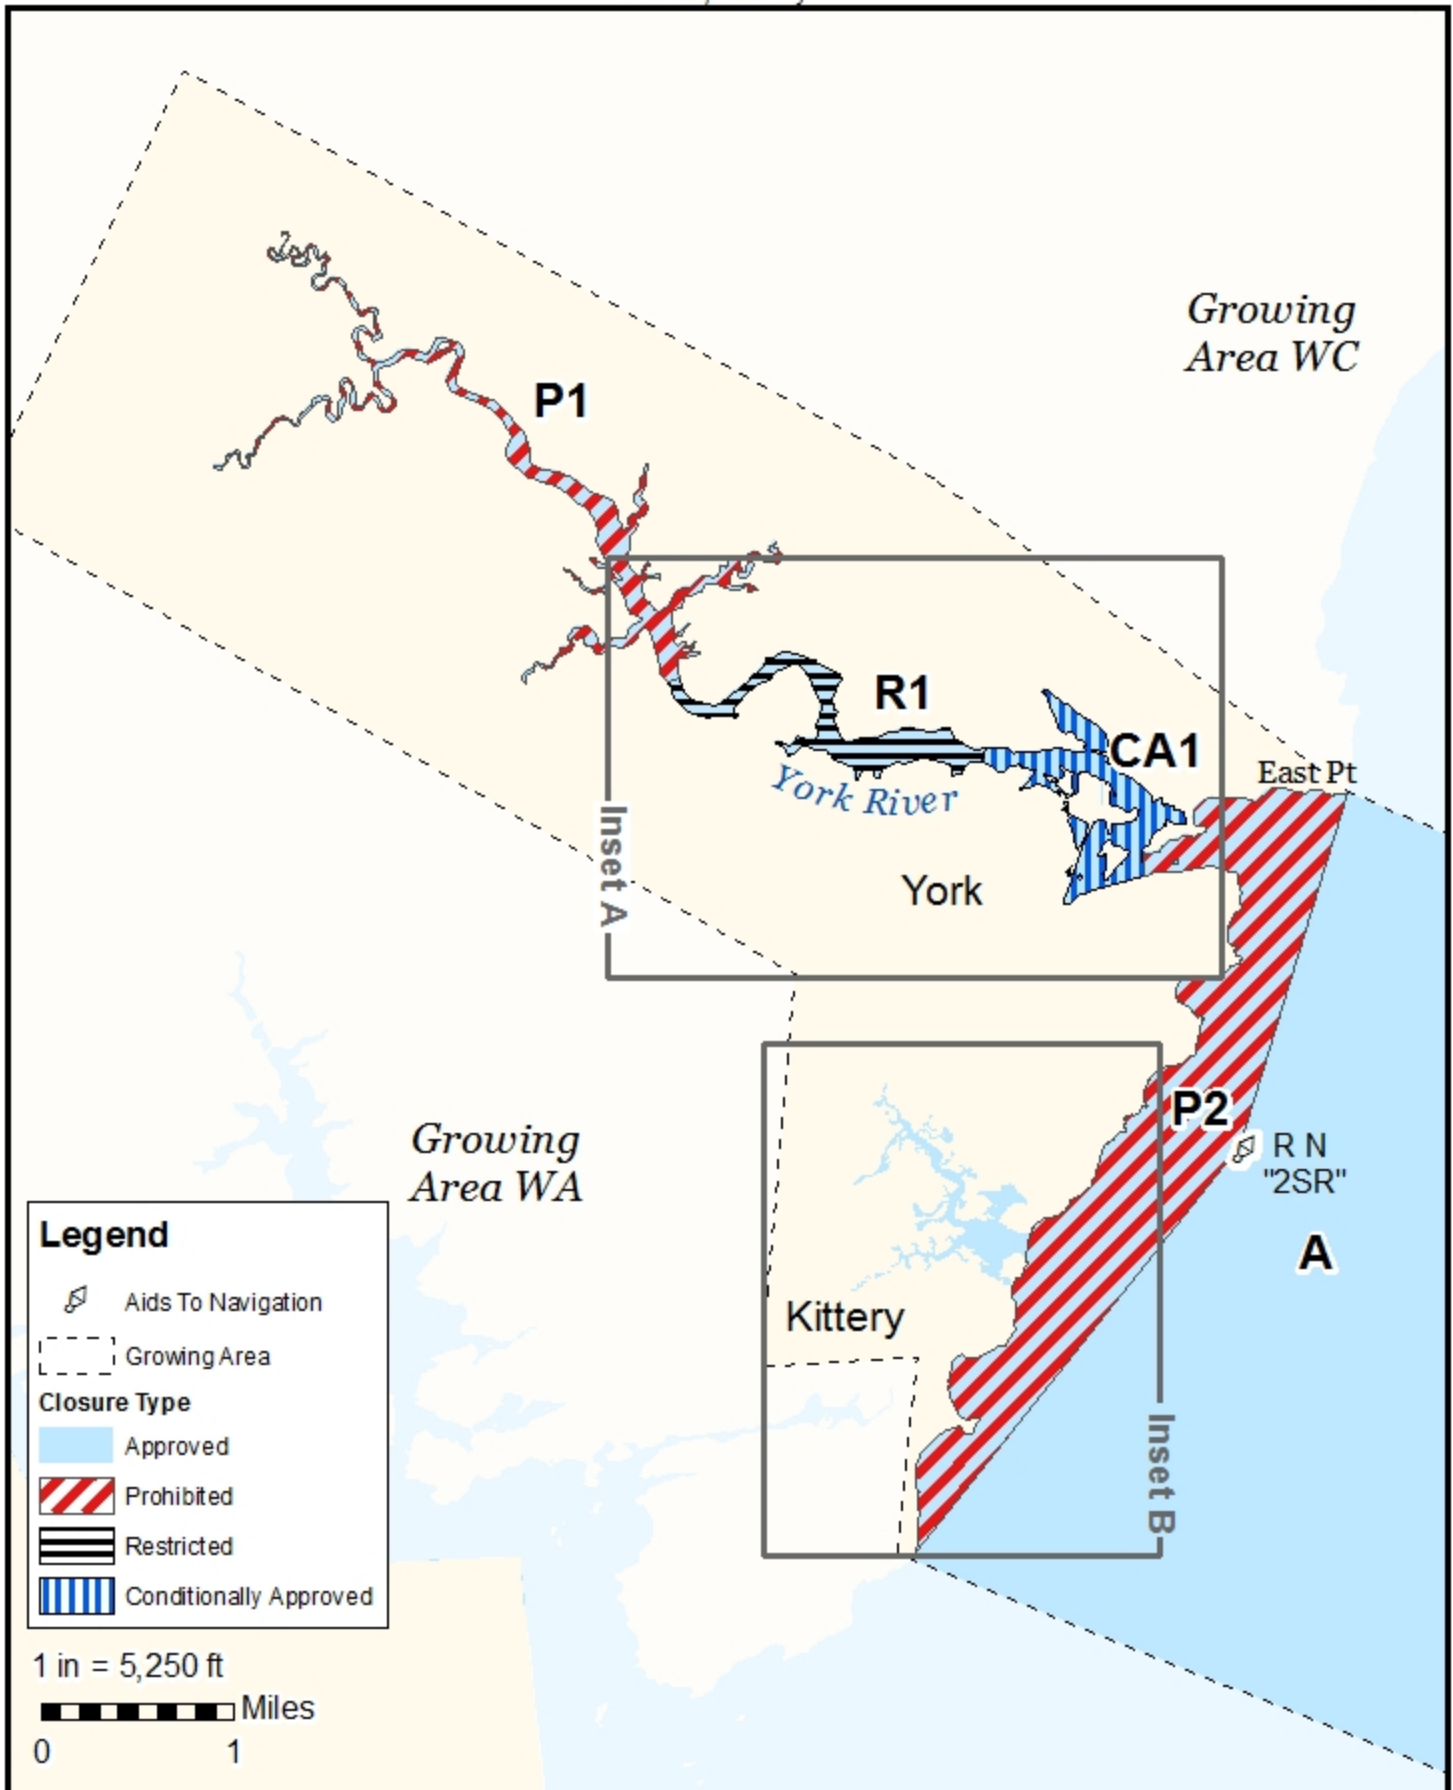

Maine Department of Marine Resources

Growing Area WB, Insets A - B

October 4, 2021

York, Kittery

This map is provided as a courtesy. Read the provided legal notice for closure details. Closures are not shown outside of the designated growing area. Any navigation aids shown are not suitable for maritime navigation.

Maine Department of Marine Resources

Growing Area WB, Inset A

October 4, 2021

York

This map is provided as a courtesy. Read the provided legal notice for closure details. Closures are not shown outside of the designated growing area. Any navigation aids shown are not suitable for maritime navigation.

Maine Department of Marine Resources

Growing Area WB, Inset B

York, Kittery

October 4, 2021

This map is provided as a courtesy. Read the provided legal notice for closure details. Closures are not shown outside of the designated growing area. Any navigation aids shown are not suitable for maritime navigation.