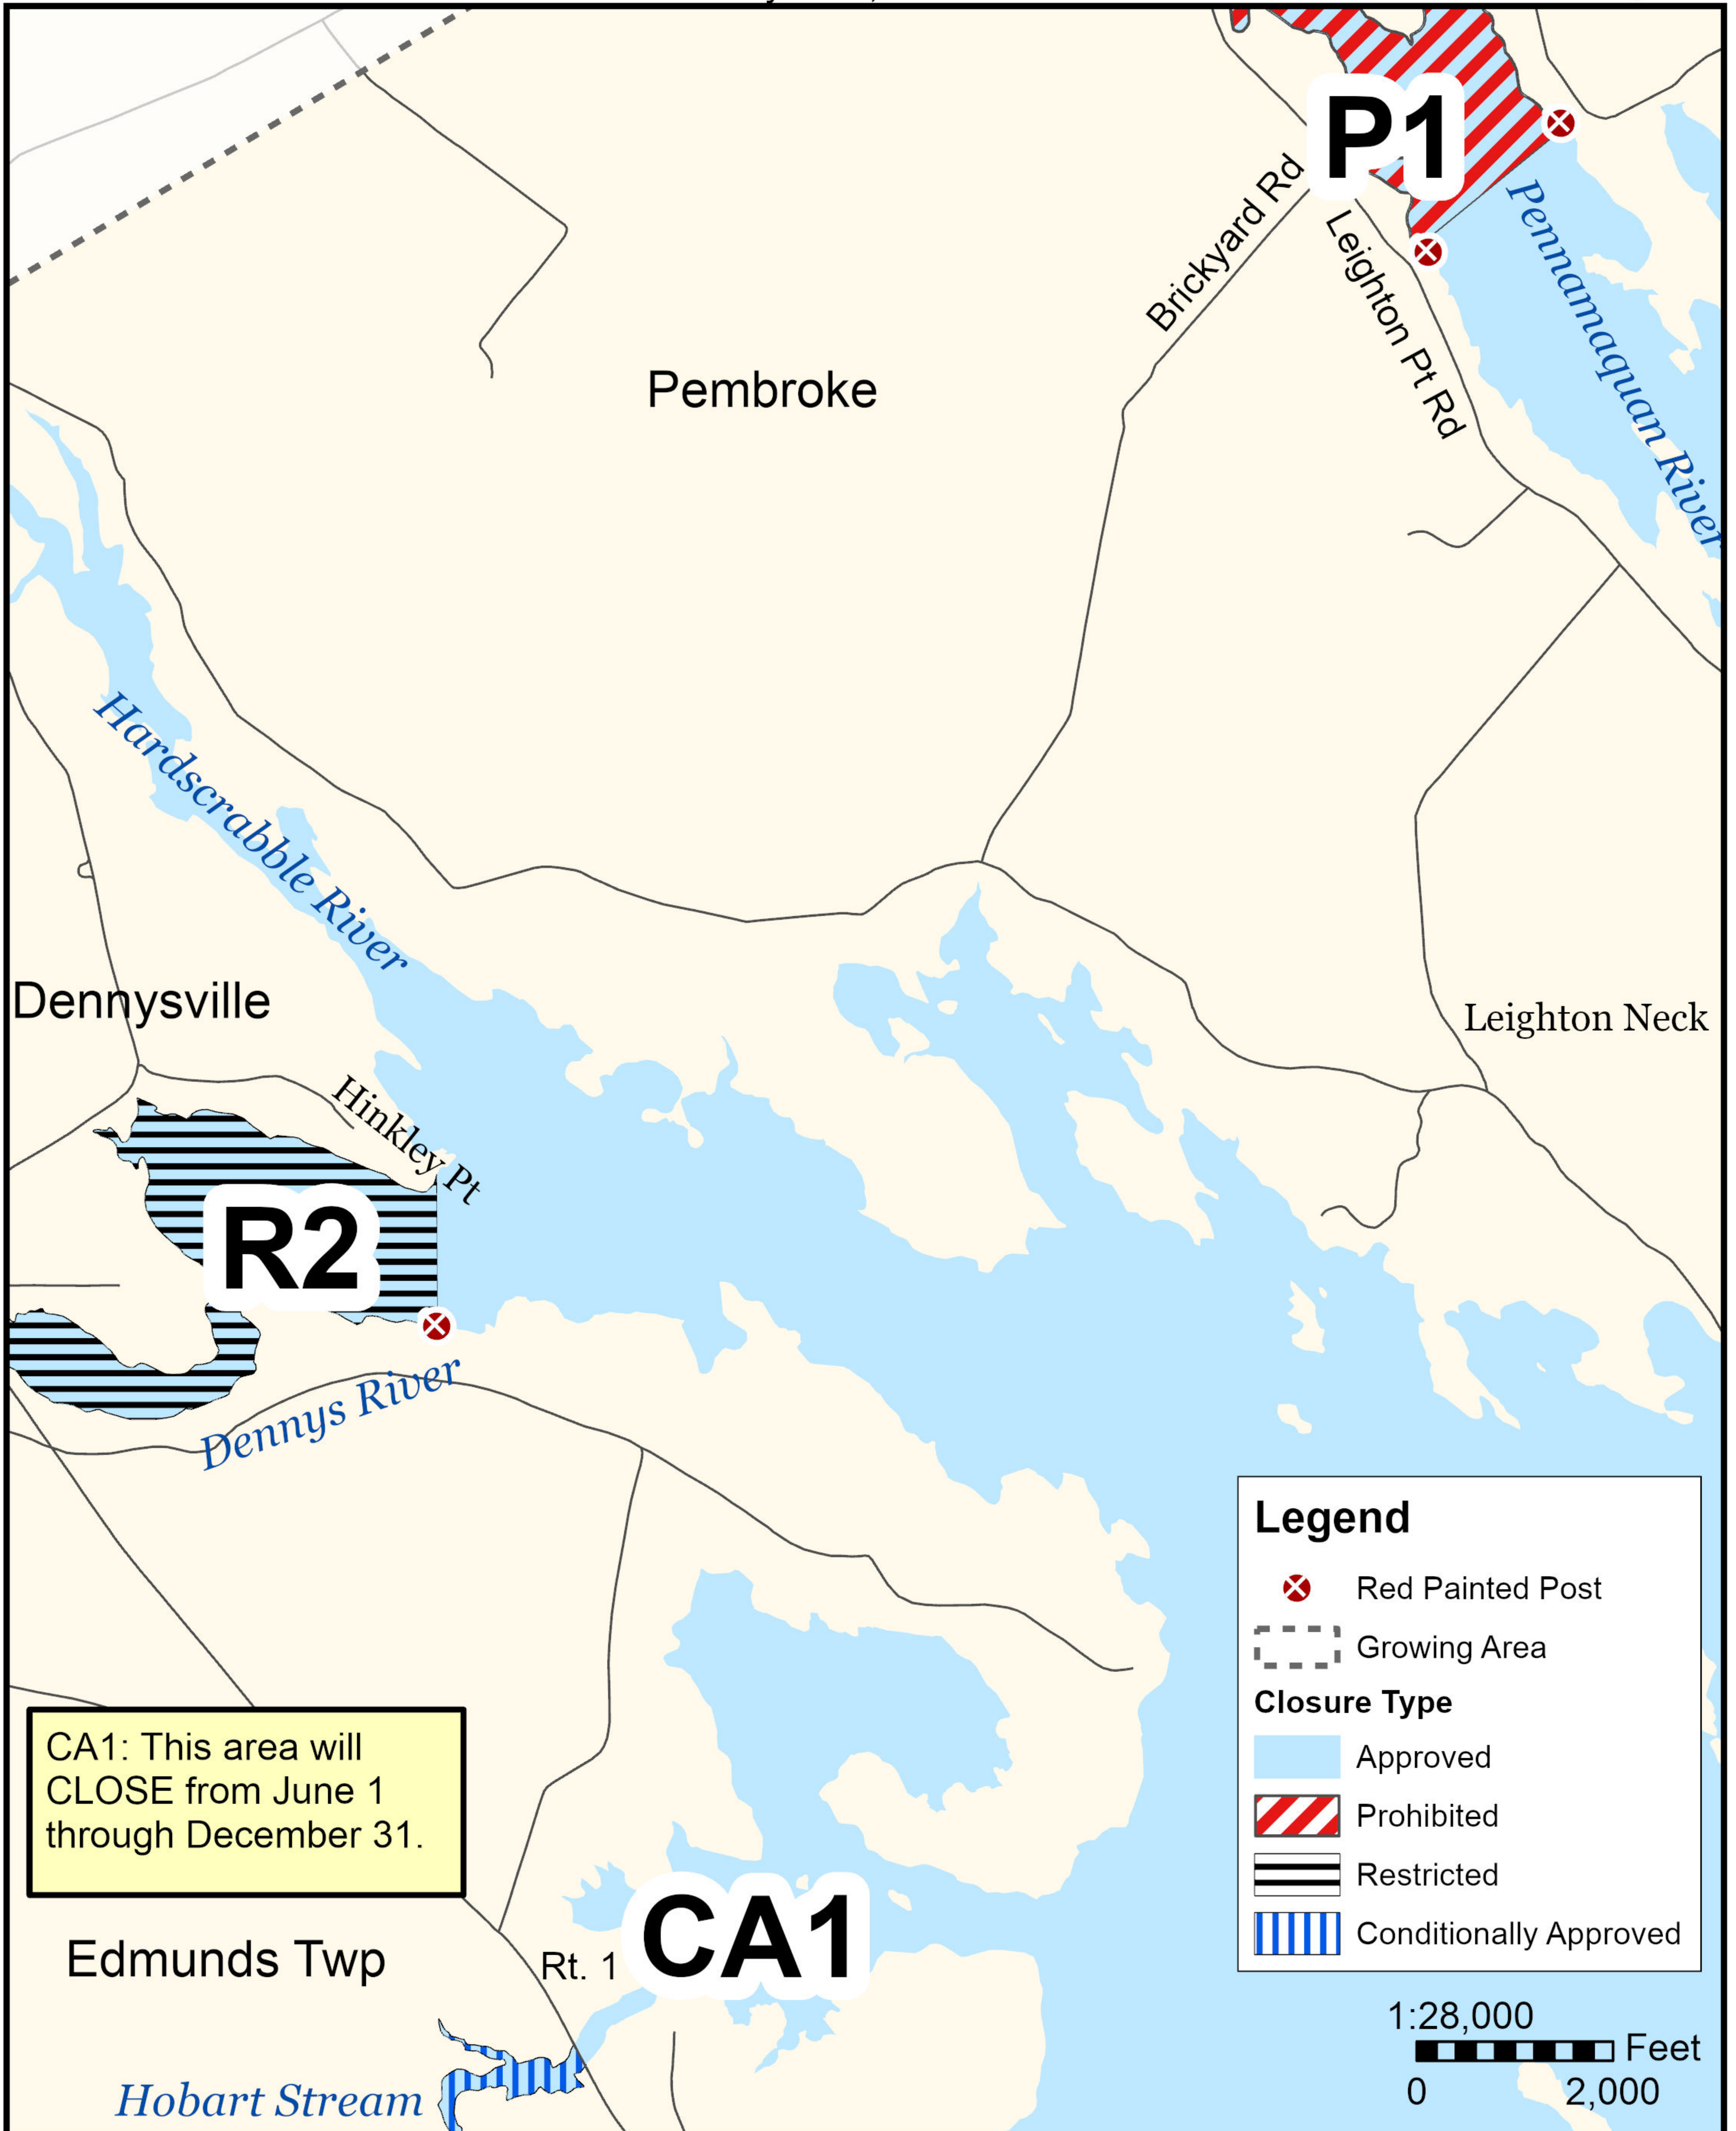

## Growing Area ET, Insets A - D

April 15, 2022

Pembroke, Dennysville, Perry, Edmunds, Trescott Twp, Eastport,

This map is provided as a courtesy. Read the provided legal notice for closure details. Closures are not shown outside of the designated growing area. Maritime navigational aids are for reference only and are not suitable for maritime navigation.

## Growing Area ET, Inset A

Trescott Twp, Eastport,

April 15, 2022

This map is provided as a courtesy. Read the provided legal notice for closure details. Closures are not shown outside of the designated growing area. Maritime navigational aids are for reference only and are not suitable for maritime navigation.

## Growing Area ET, Inset B Dennysville, Pembroke

April 15, 2022

This map is provided as a courtesy. Read the provided legal notice for closure details. Closures are not shown outside of the designated growing area. Maritime navigational aids are for reference only and are not suitable for maritime navigation.