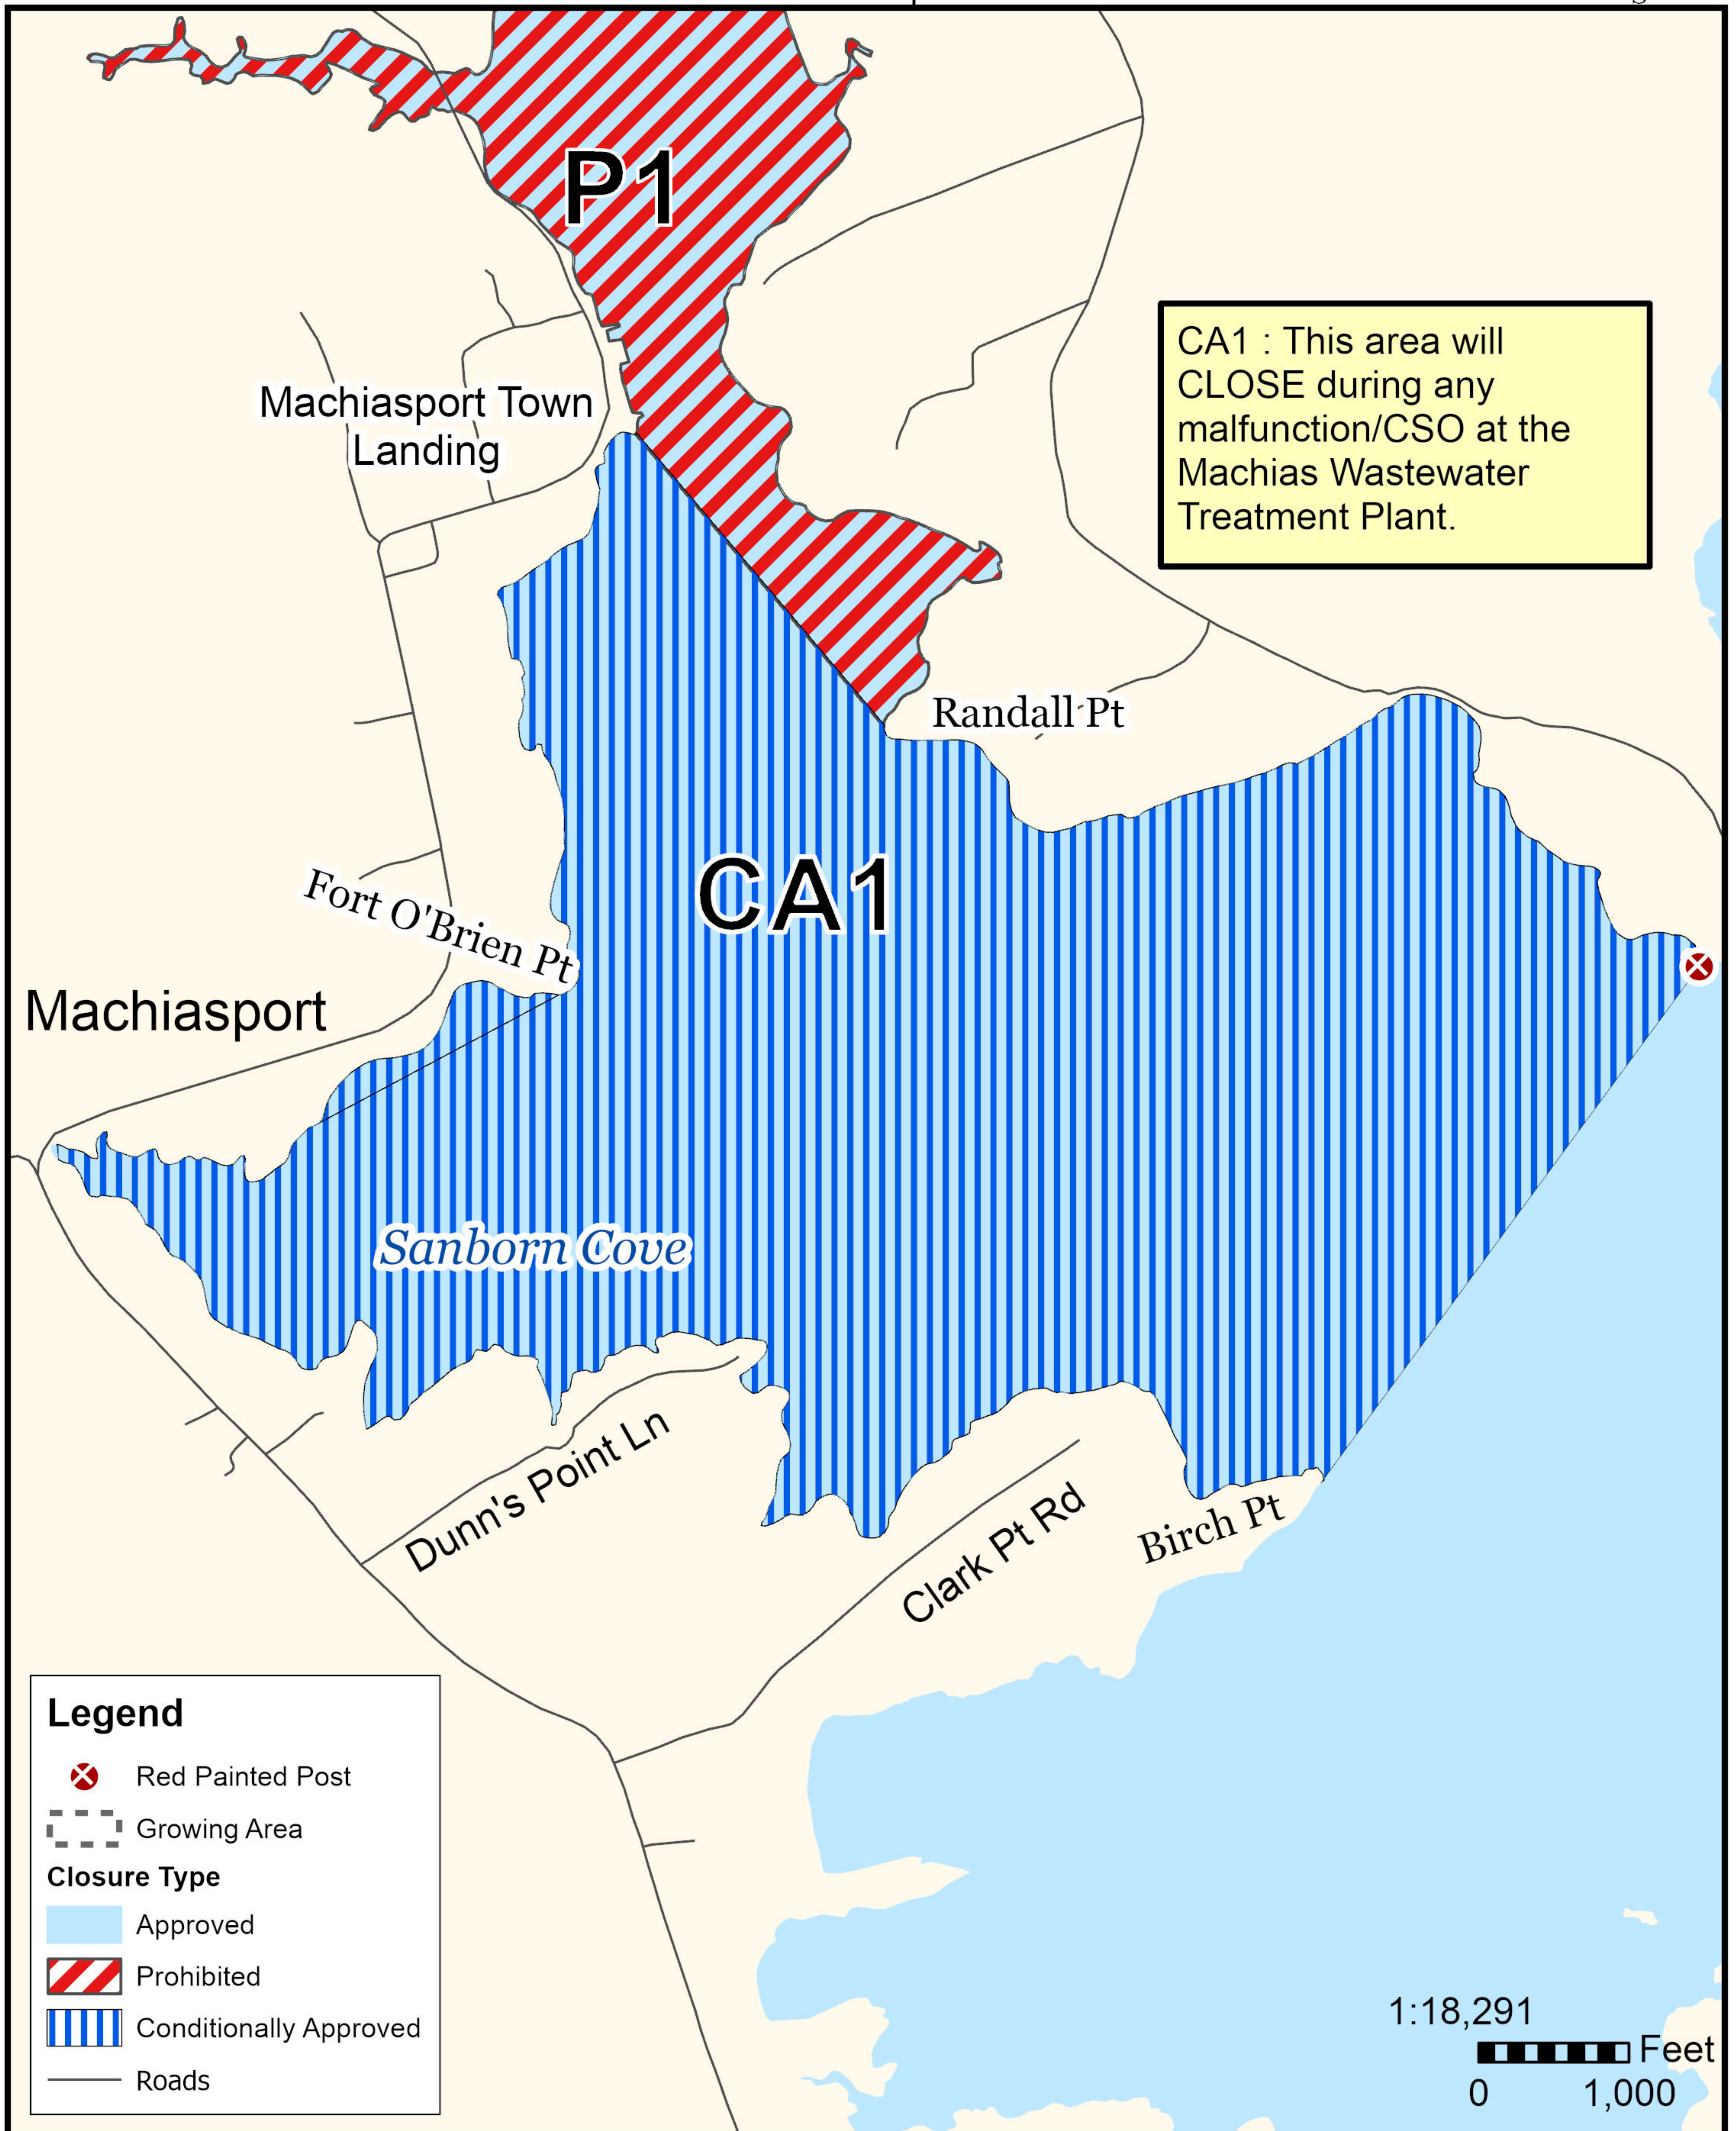

Maine Department of Marine Resources

Growing Area ER, Insets A - C April 29, 2022

Machias, Machiasport, East Machias, Whiting, Cutler

This map is provided as a courtesy. Read the provided legal notice for closure details. Closures are not shown outside of the designated growing area. Maritime navigational aids are for reference only and are not suitable for maritime navigation.

Maine Department of Marine Resources

Growing Area ER, Inset A

Whiting, Cutler

April 29, 2022

This map is provided as a courtesy. Read the provided legal notice for closure details. Closures are not shown outside of the designated growing area. Maritime navigational aids are for reference only and are not suitable for maritime navigation.

Maine Department of Marine Resources

Growing Area ER, Inset B Machiasport

April 29, 2022

This map is provided as a courtesy. Read the provided legal notice for closure details. Closures are not shown outside of the designated growing area. Maritime navigational aids are for reference only and are not suitable for maritime navigation.

Maine Department of Marine Resources

Growing Area ER, Inset C

Machiasport

April 29, 2022

This map is provided as a courtesy. Read the provided legal notice for closure details. Closures are not shown outside of the designated growing area. Maritime navigational aids are for reference only and are not suitable for maritime navigation.