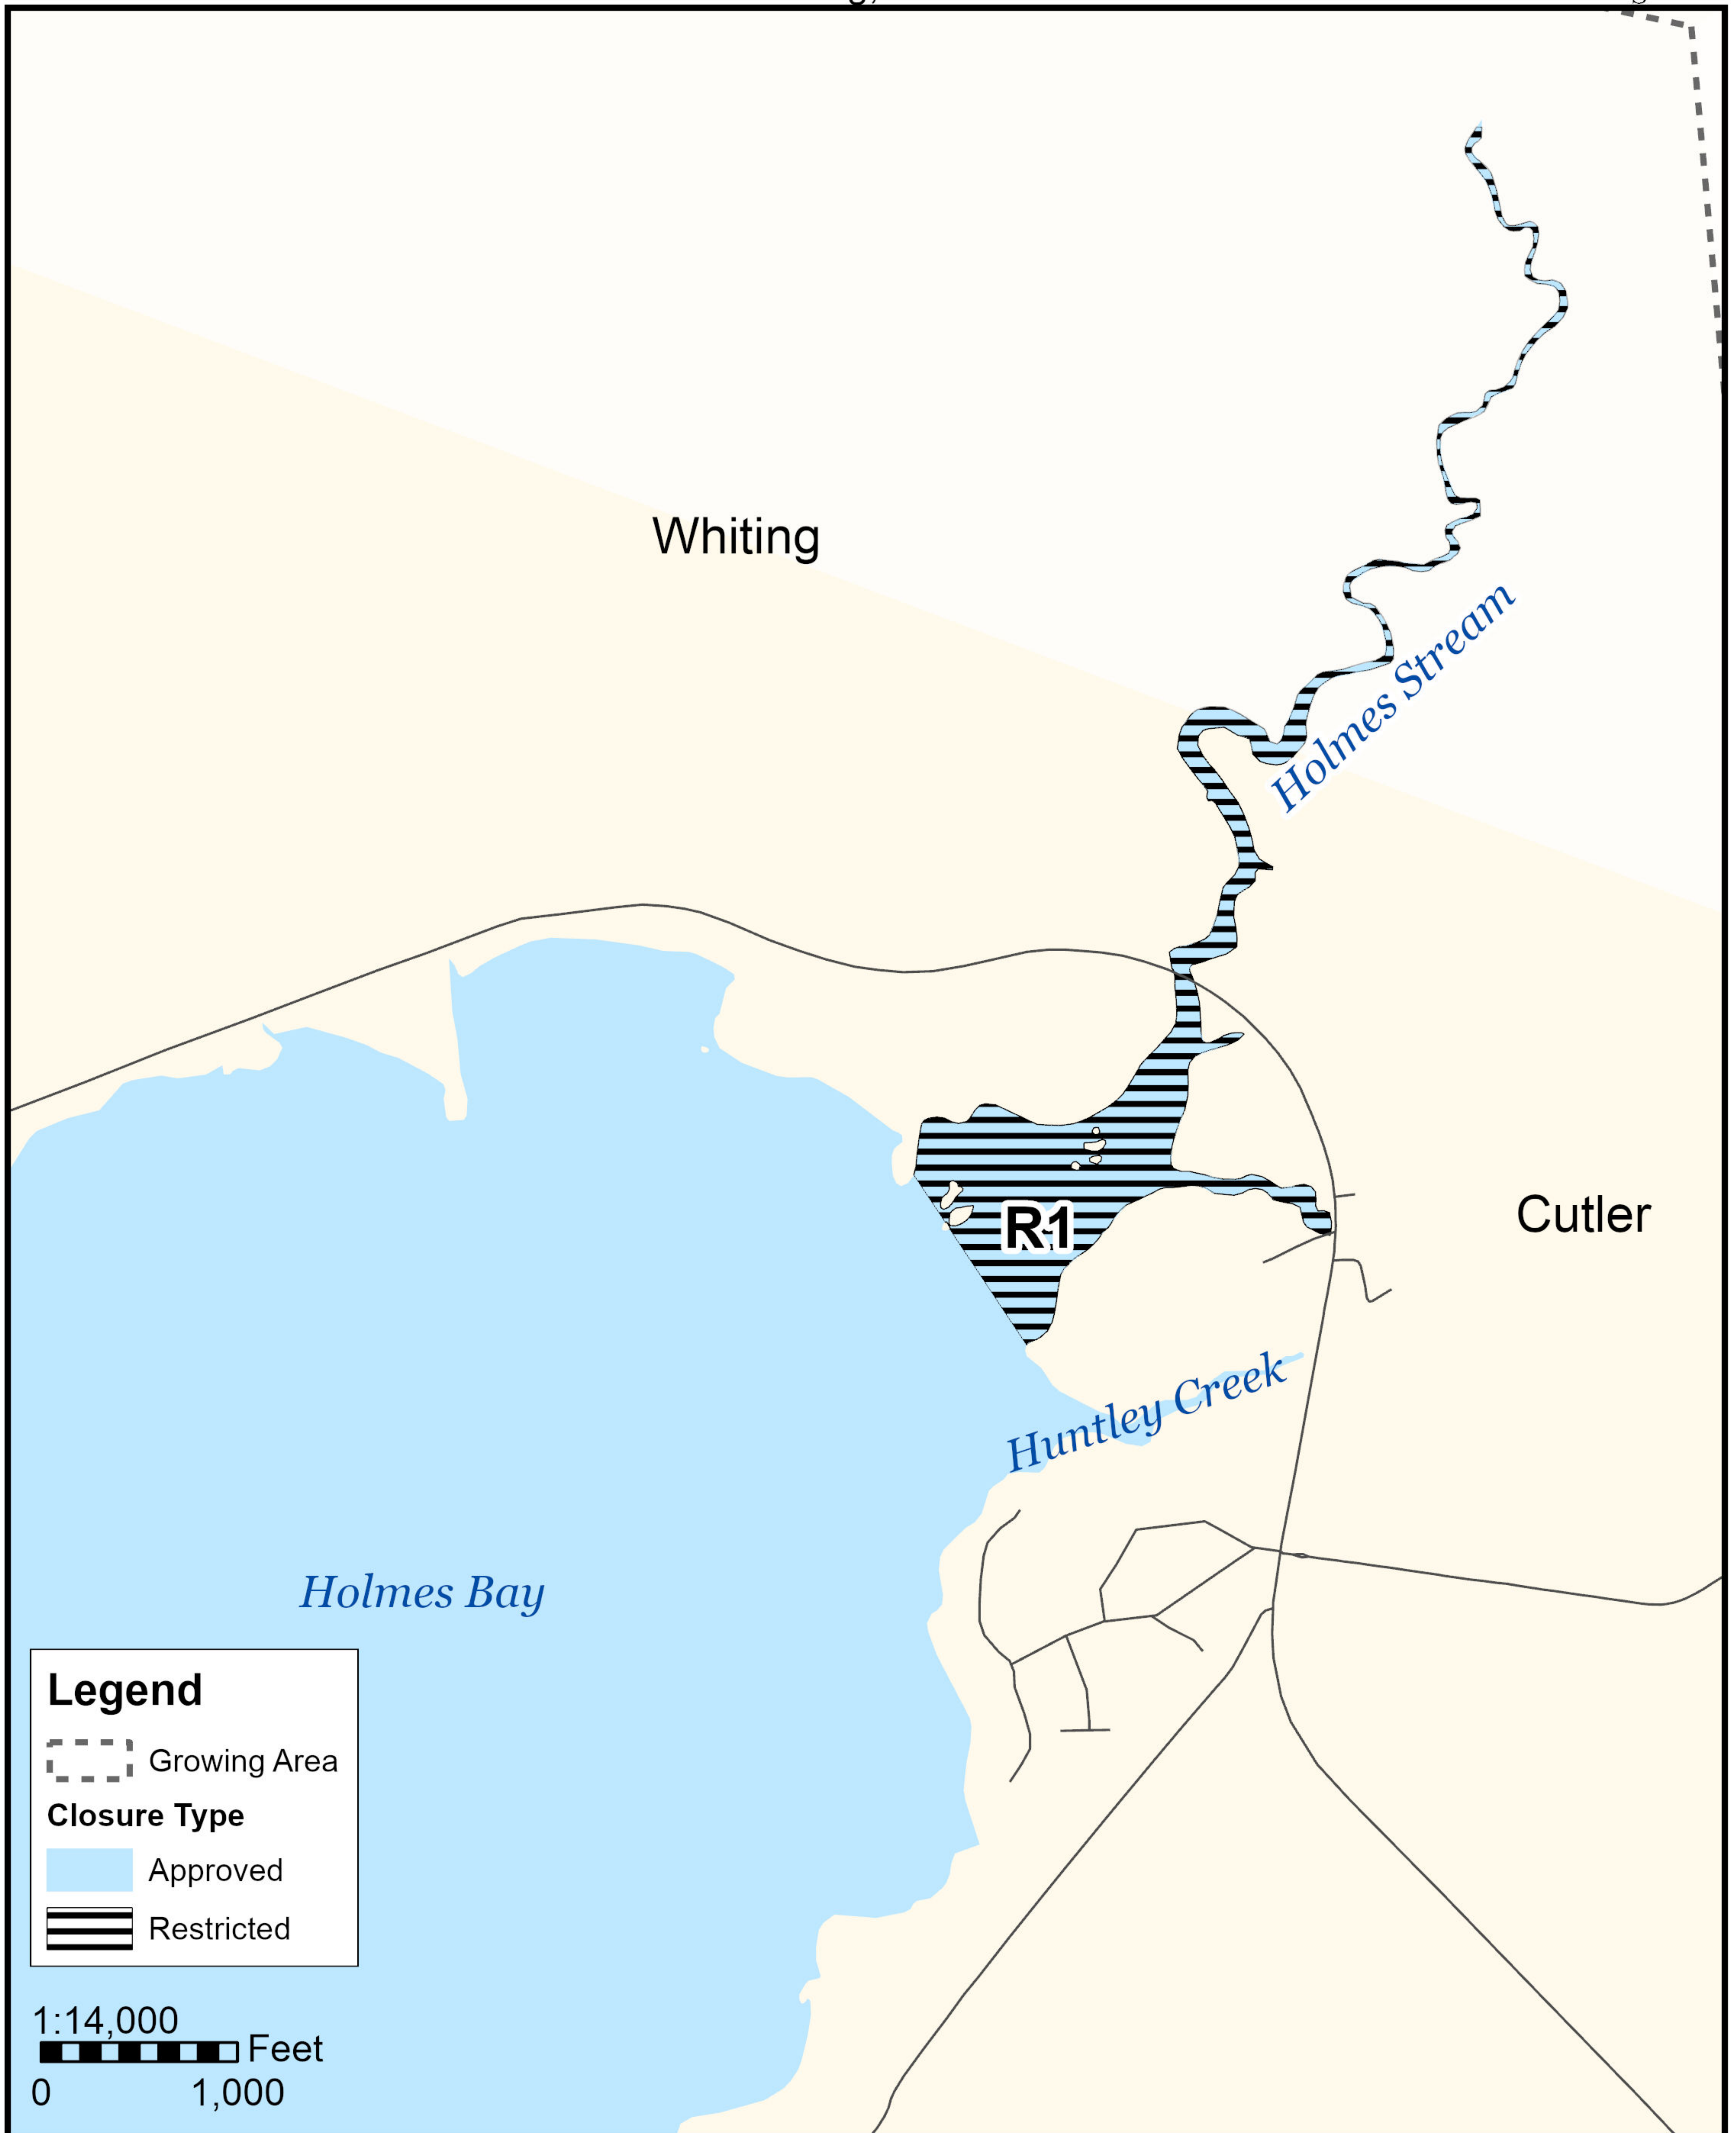

Maine Department of Marine Resources

Growing Area ER, Insets A - C April 29, 2022

Machias, Machiasport, East Machias, Whiting, Cutler

This map is provided as a courtesy. Read the provided legal notice for closure details. Closures are not shown outside of the designated growing area. Maritime navigational aids are for reference only and are not suitable for maritime navigation.

Maine Department of Marine Resources

Growing Area ER, Inset A

Whiting, Cutler

April 29, 2022

This map is provided as a courtesy. Read the provided legal notice for closure details. Closures are not shown outside of the designated growing area. Maritime navigational aids are for reference only and are not suitable for maritime navigation.

Maine Department of Marine Resources

Growing Area ER, Inset B Machiasport

April 29, 2022

This map is provided as a courtesy. Read the provided legal notice for closure details. Closures are not shown outside of the designated growing area. Maritime navigational aids are for reference only and are not suitable for maritime navigation.

Maine Department of Marine Resources

Growing Area ER, Inset C

Machiasport

April 29, 2022

This map is provided as a courtesy. Read the provided legal notice for closure details. Closures are not shown outside of the designated growing area. Maritime navigational aids are for reference only and are not suitable for maritime navigation.