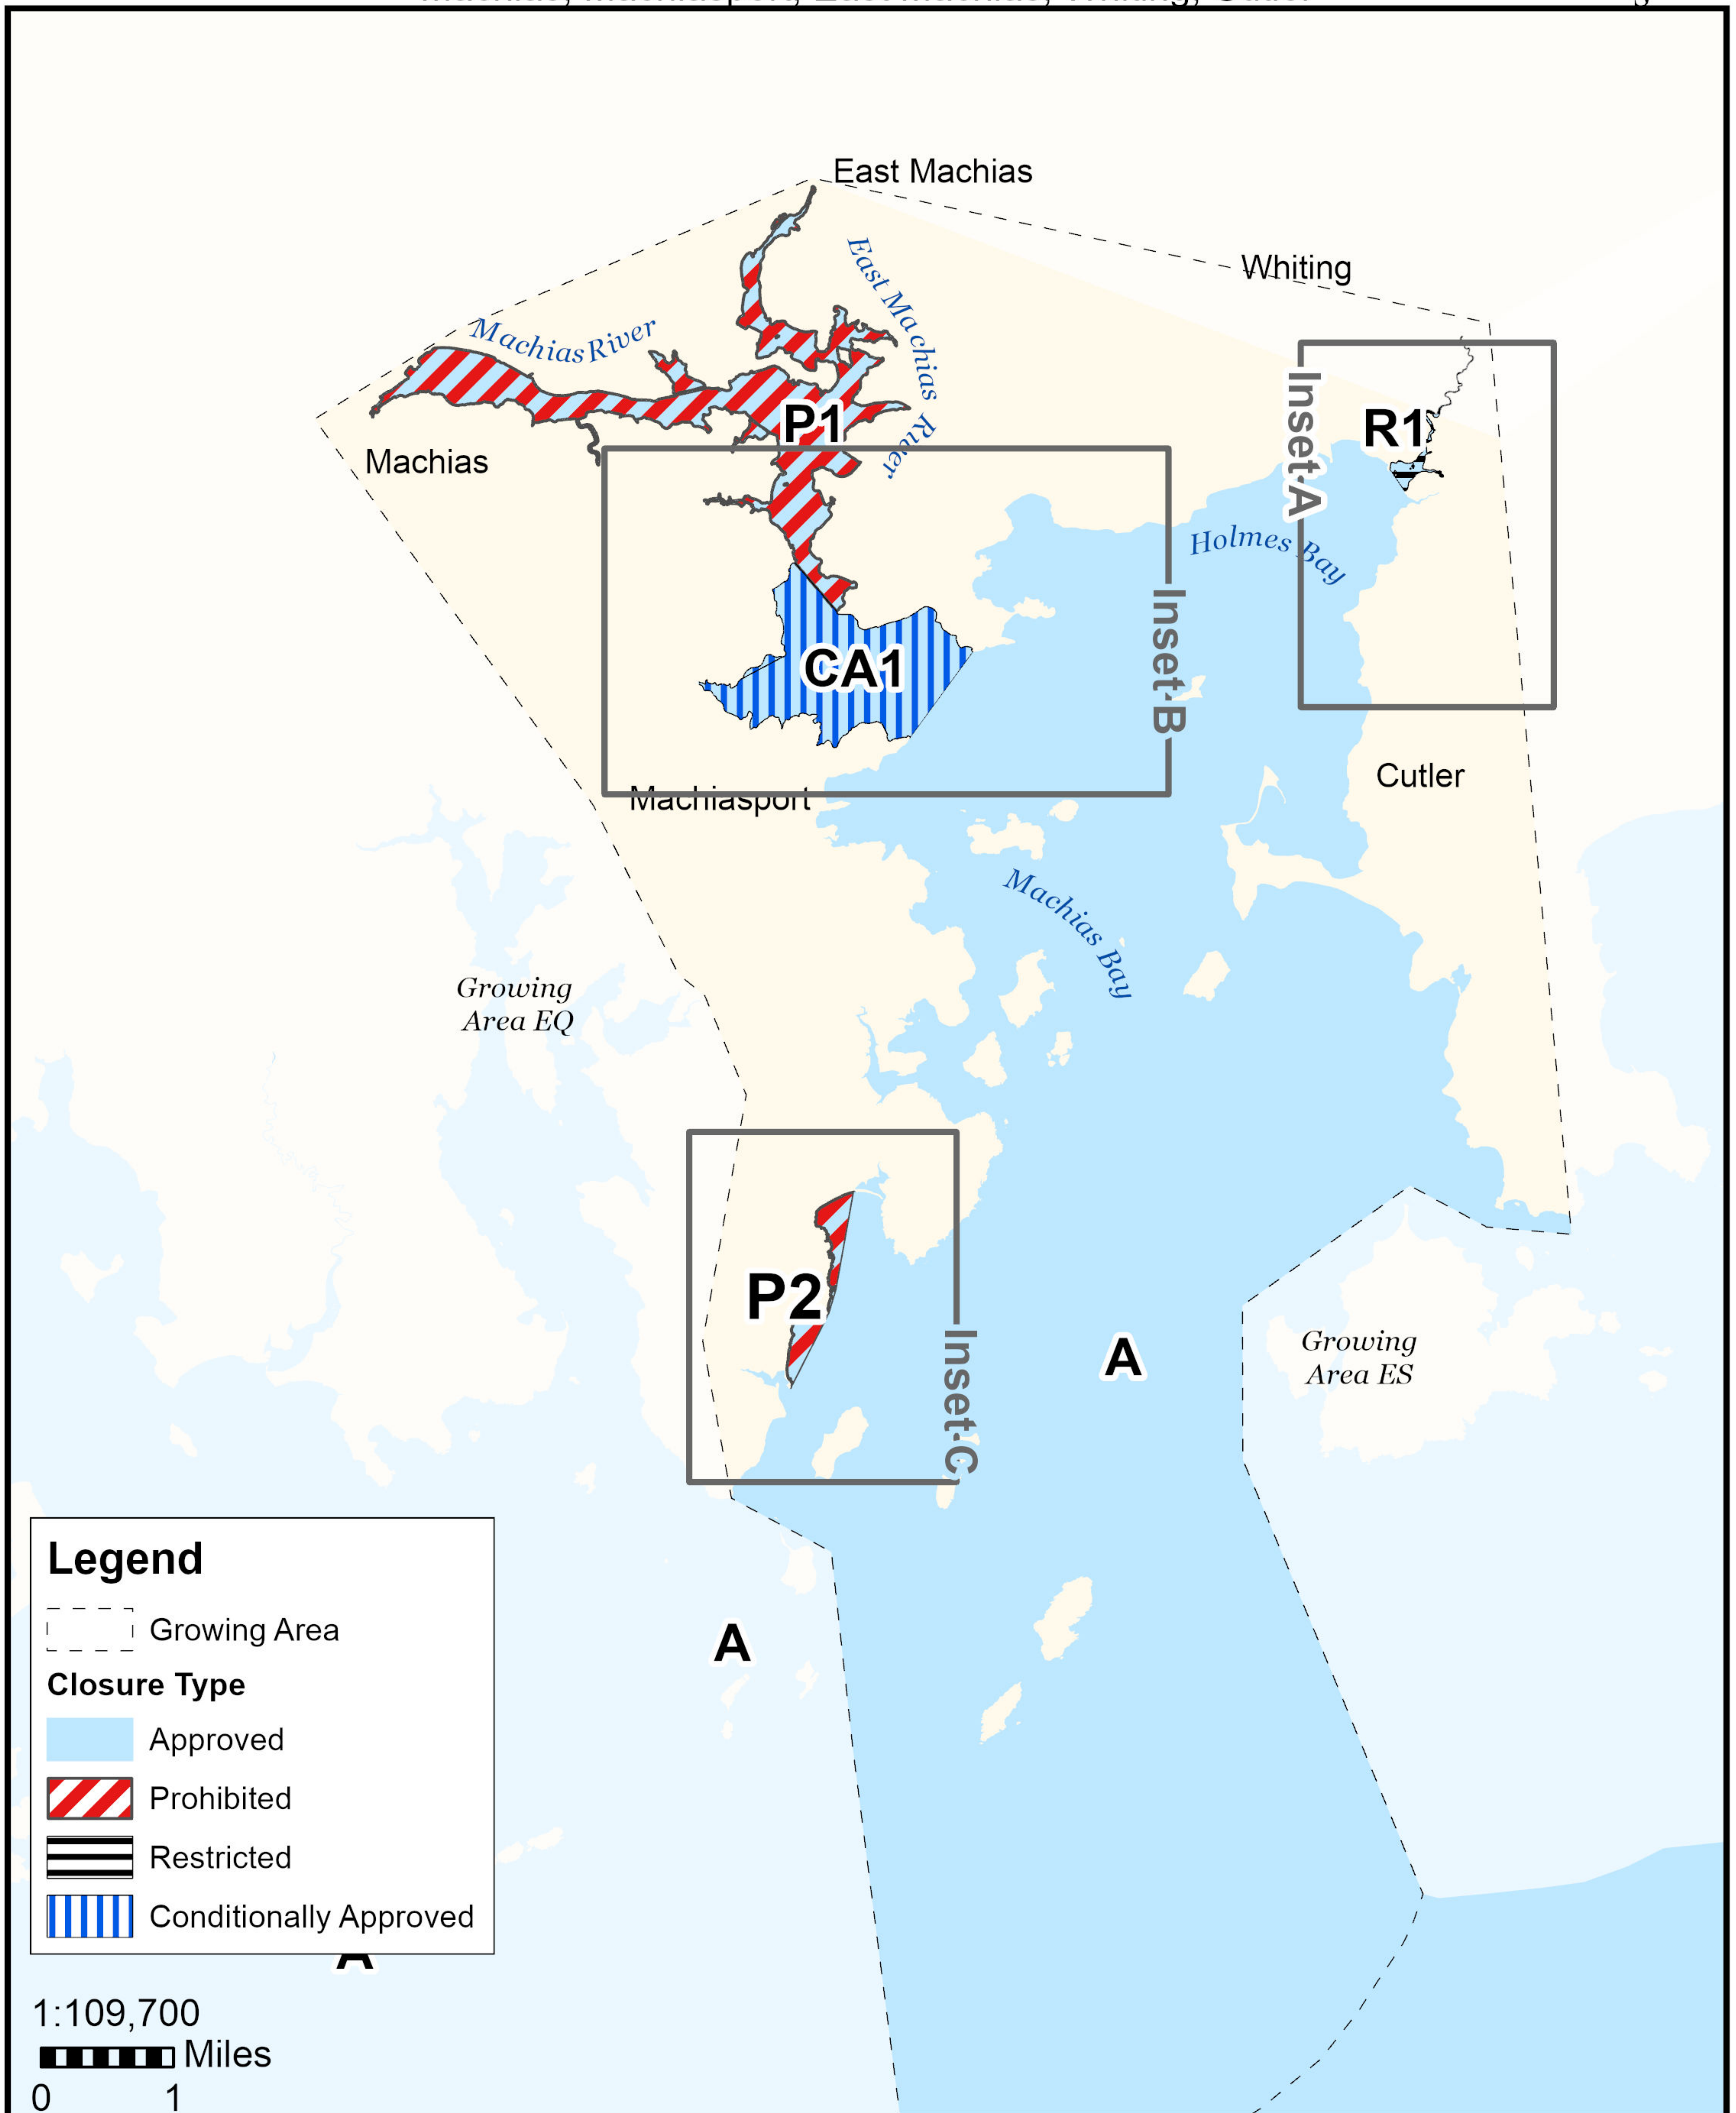

Maine Department of Marine Resources

Growing Area ER, Insets A - C April 29, 2022

Machias, Machiasport, East Machias, Whiting, Cutler

This map is provided as a courtesy. Read the provided legal notice for closure details. Closures are not shown outside of the designated growing area. Maritime navigational aids are for reference only and are not suitable for maritime navigation.

Maine Department of Marine Resources

Growing Area ER, Inset A

Whiting, Cutler

April 29, 2022

This map is provided as a courtesy. Read the provided legal notice for closure details. Closures are not shown outside of the designated growing area. Maritime navigational aids are for reference only and are not suitable for maritime navigation.

Maine Department of Marine Resources

Growing Area ER, Inset B Machiasport

April 29, 2022

This map is provided as a courtesy. Read the provided legal notice for closure details. Closures are not shown outside of the designated growing area. Maritime navigational aids are for reference only and are not suitable for maritime navigation.

Maine Department of Marine Resources

Growing Area ER, Inset C

Machiasport

April 29, 2022

This map is provided as a courtesy. Read the provided legal notice for closure details. Closures are not shown outside of the designated growing area. Maritime navigational aids are for reference only and are not suitable for maritime navigation.