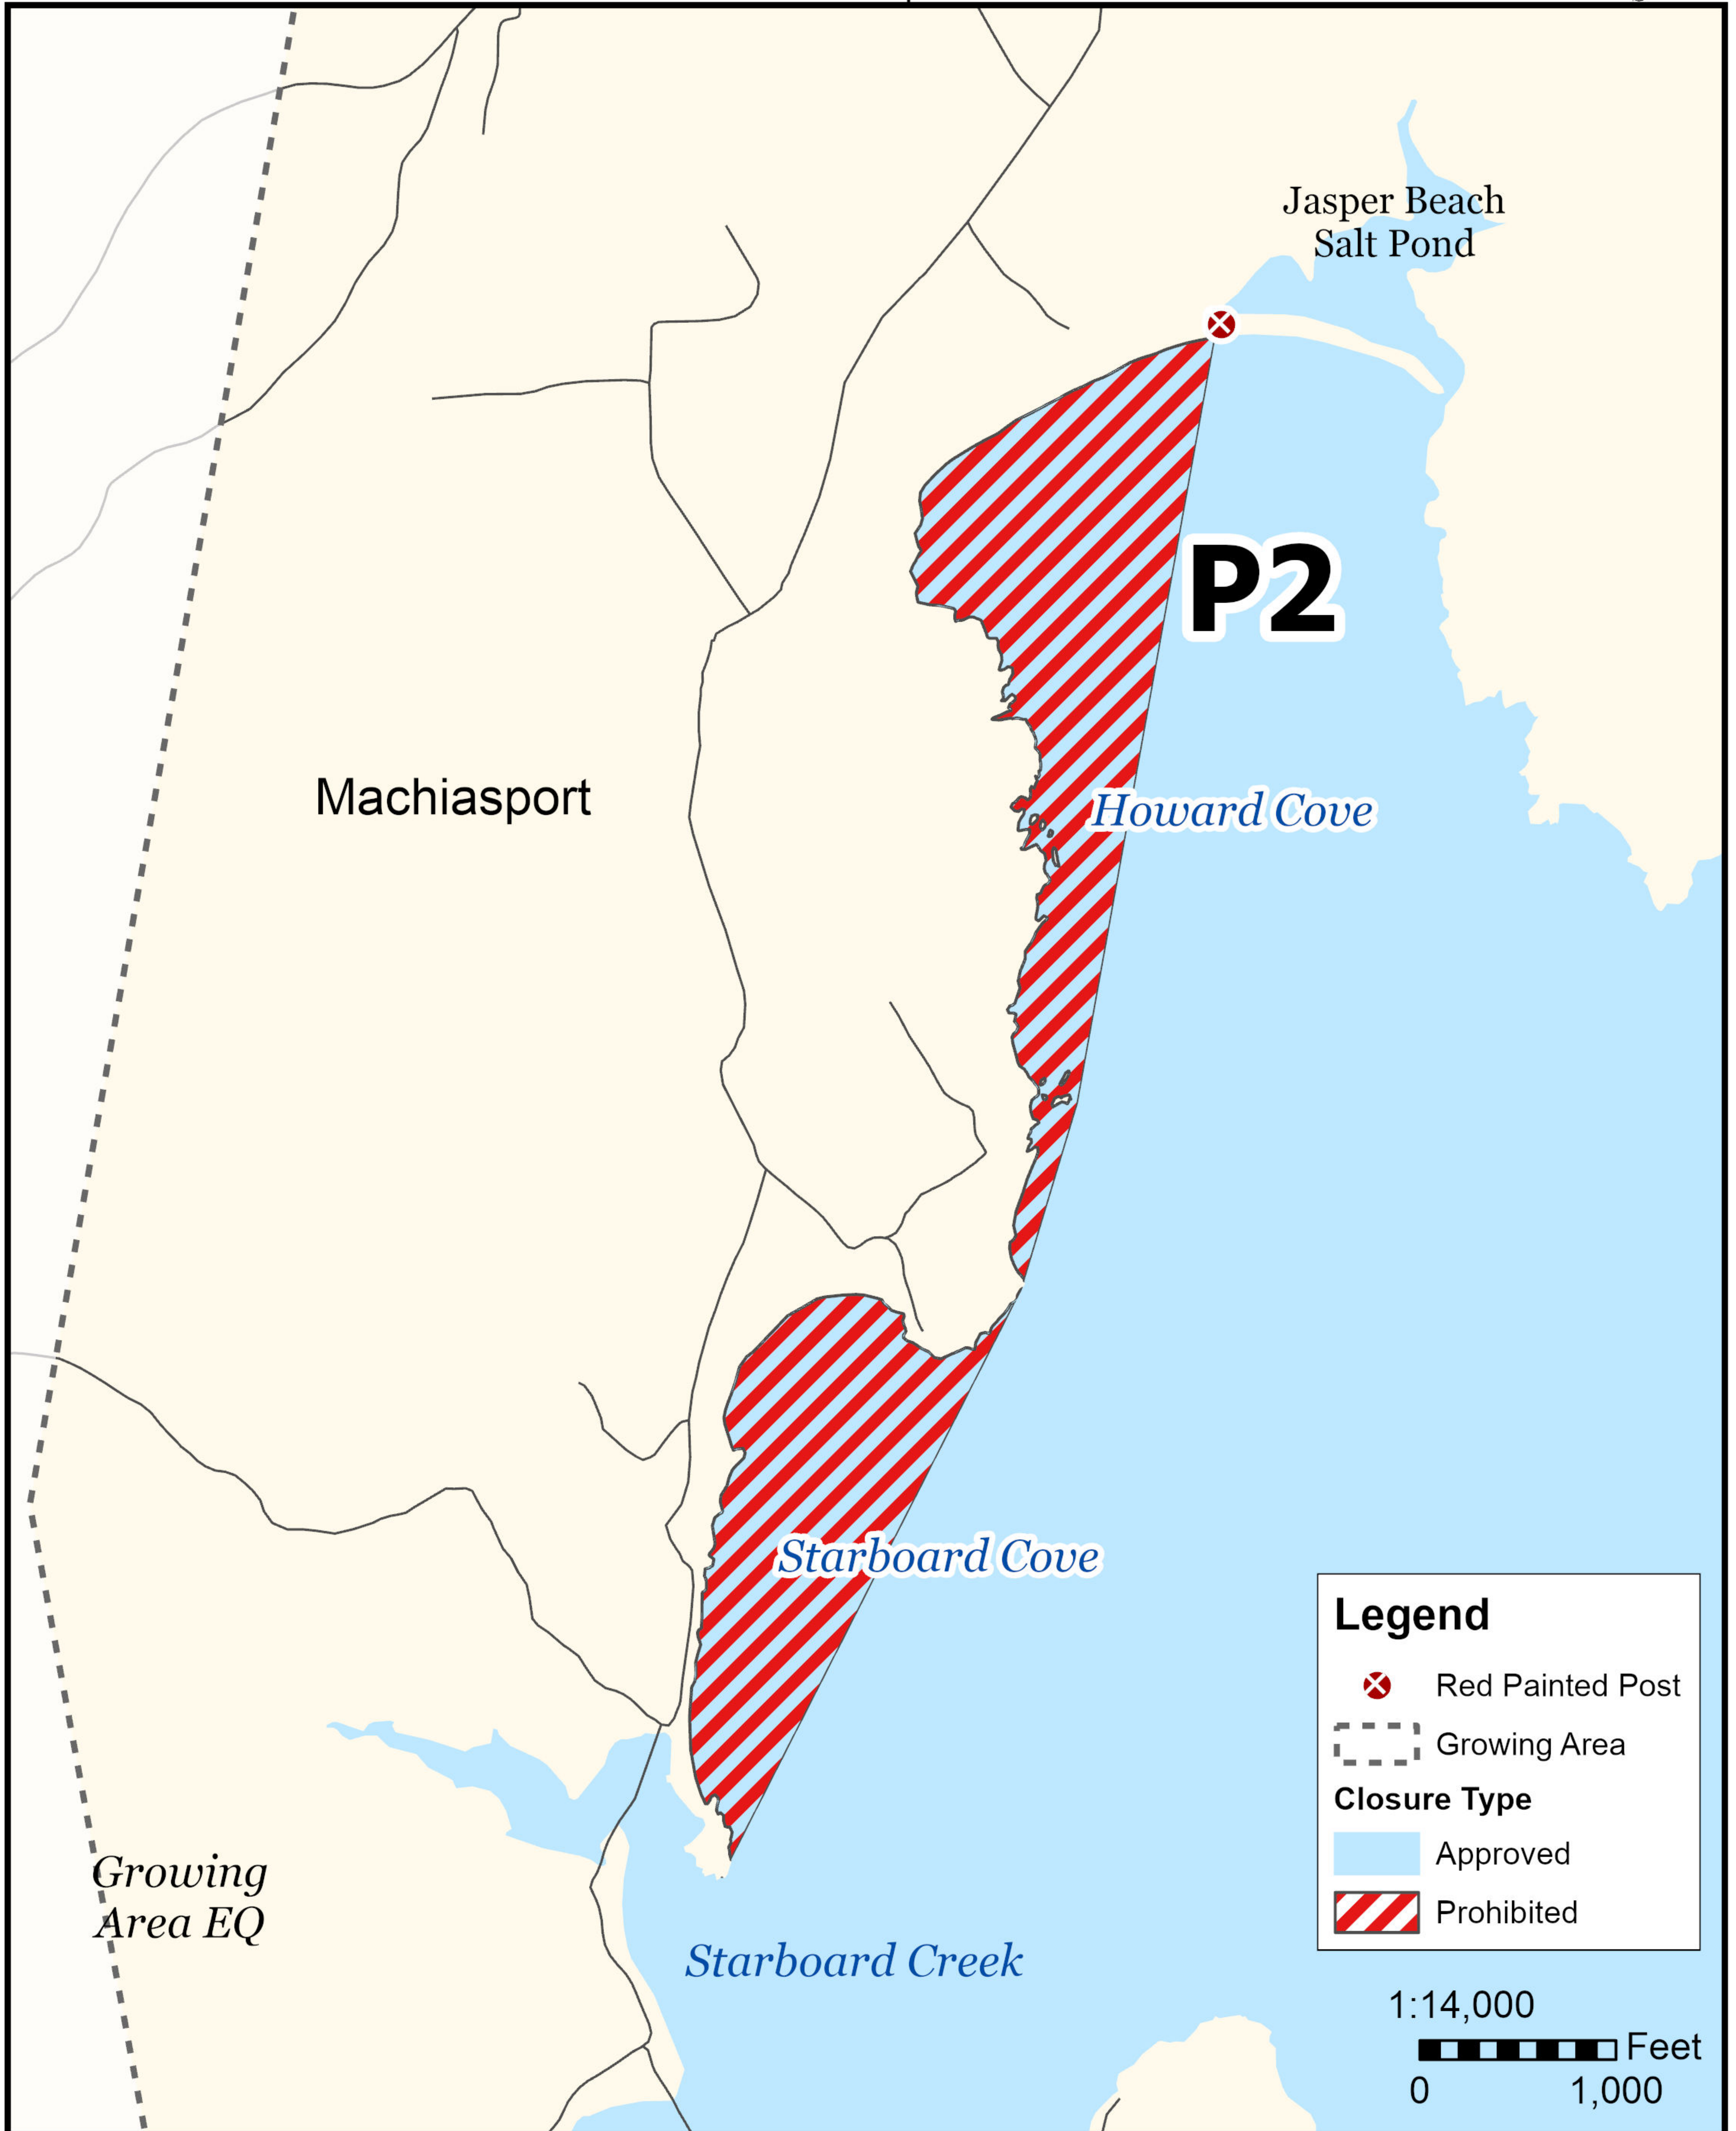

Maine Department of Marine Resources

Growing Area ER, Insets A - C April 29, 2022

Machias, Machiasport, East Machias, Whiting, Cutler

This map is provided as a courtesy. Read the provided legal notice for closure details. Closures are not shown outside of the designated growing area. Maritime navigational aids are for reference only and are not suitable for maritime navigation.

Maine Department of Marine Resources

Growing Area ER, Inset A

Whiting, Cutler

April 29, 2022

This map is provided as a courtesy. Read the provided legal notice for closure details. Closures are not shown outside of the designated growing area. Maritime navigational aids are for reference only and are not suitable for maritime navigation.

Maine Department of Marine Resources

Growing Area ER, Inset B Machiasport

April 29, 2022

This map is provided as a courtesy. Read the provided legal notice for closure details. Closures are not shown outside of the designated growing area. Maritime navigational aids are for reference only and are not suitable for maritime navigation.

Maine Department of Marine Resources

Growing Area ER, Inset C

Machiasport

April 29, 2022

This map is provided as a courtesy. Read the provided legal notice for closure details. Closures are not shown outside of the designated growing area. Maritime navigational aids are for reference only and are not suitable for maritime navigation.