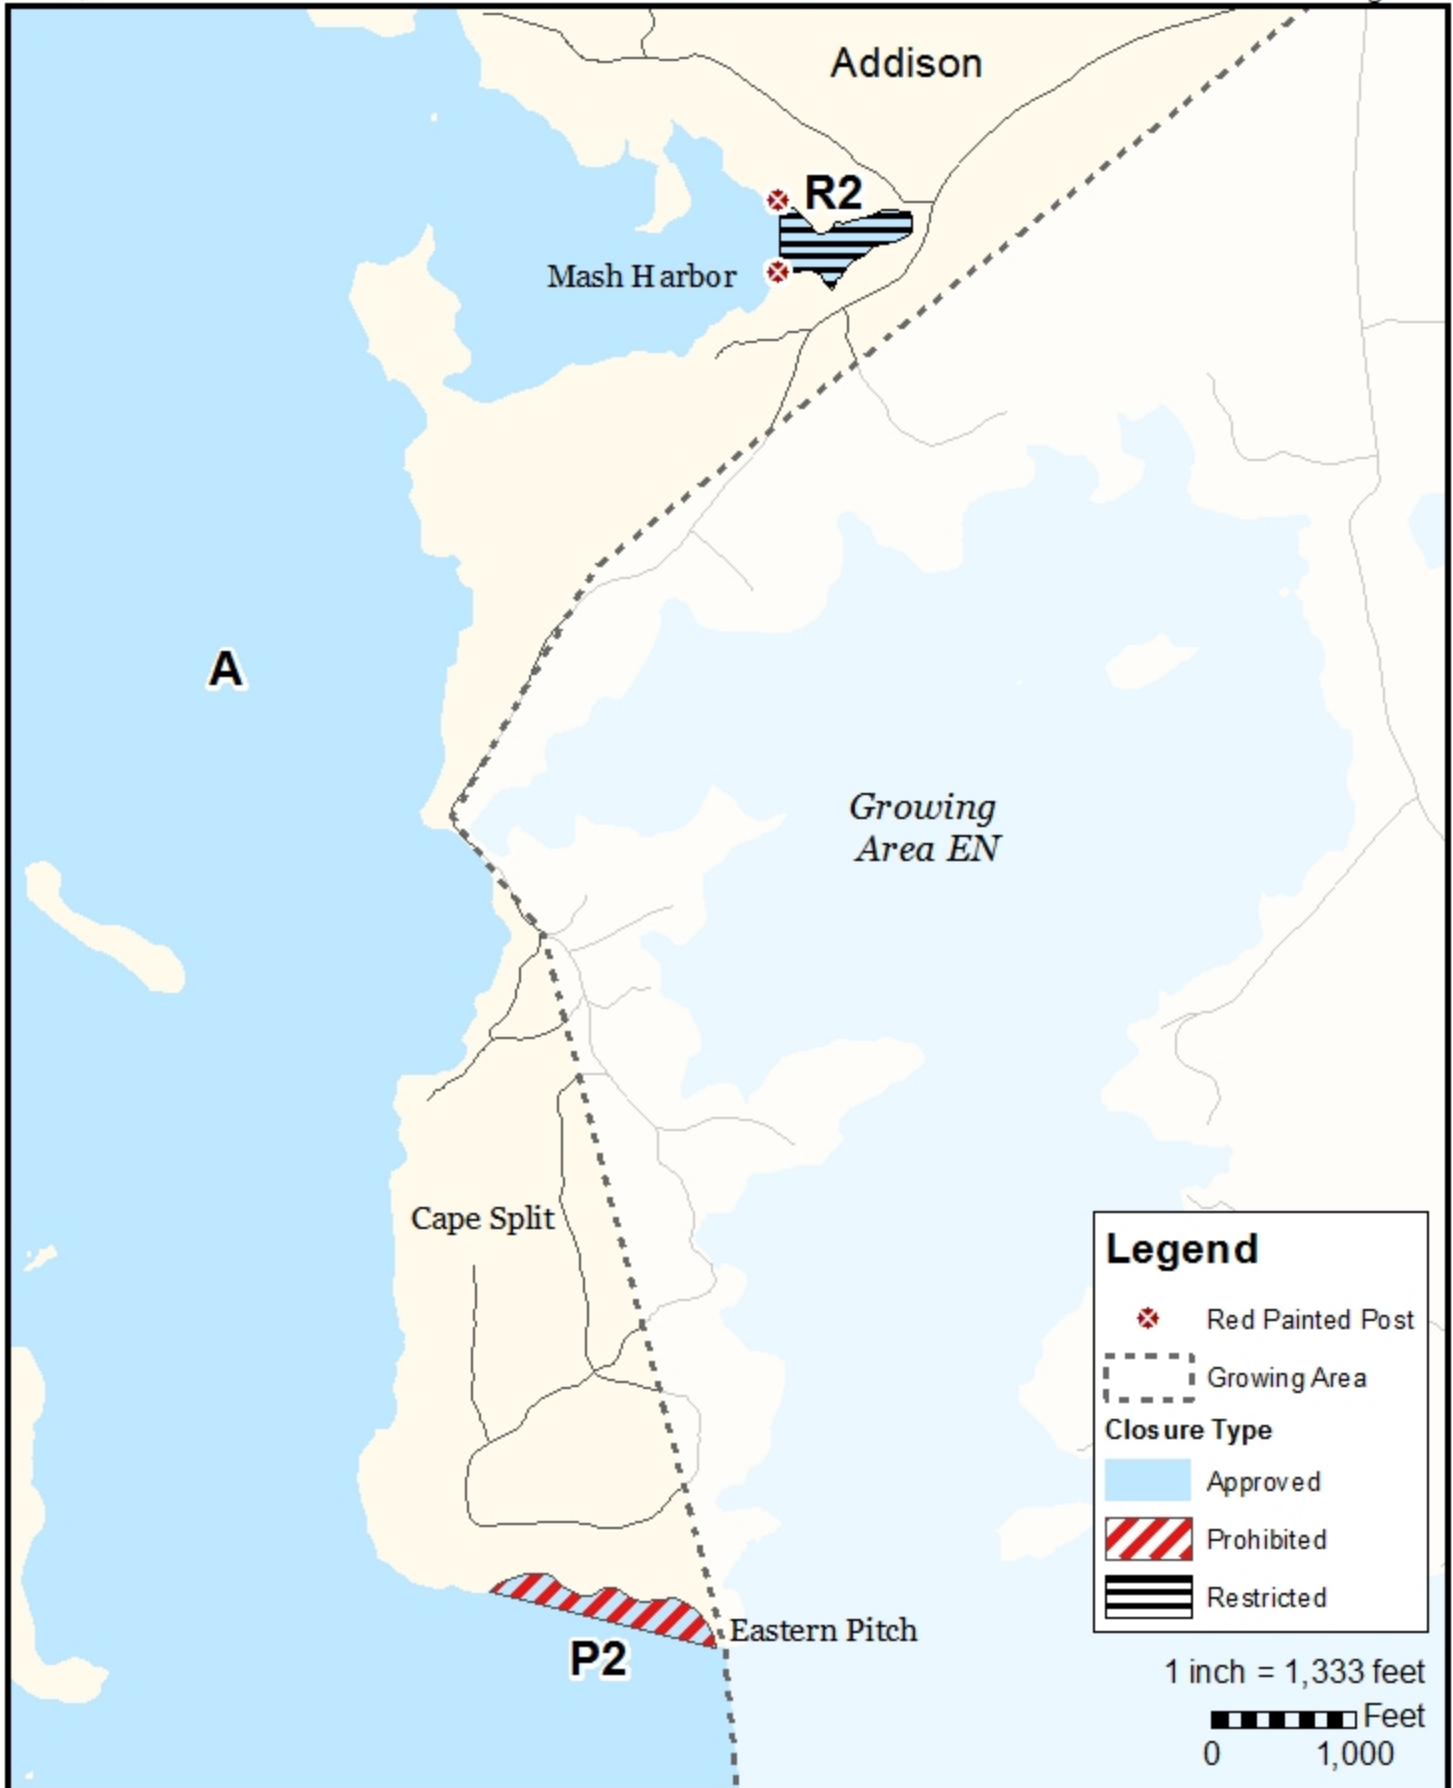

This map is provided as a courtesy. Read the provided legal notice for closure details. Closures are not shown outside of the designated growing area. Maritime navigational aids are for reference only and are not suitable for maritime navigation.

Maine Department of Marine Resources

Growing Area EM, Inset A

Addison

March 9, 2021

This map is provided as a courtesy. Read the provided legal notice for closure details. Closures are not shown outside of the designated growing area. Maritime navigational aids are for reference only and are not suitable for maritime navigation.

Maine Department of Marine Resources

Growing Area EM, Inset B
Addison

March 9, 2021

This map is provided as a courtesy. Read the provided legal notice for closure details. Closures are not shown outside of the designated growing area. Maritime navigational aids are for reference only and are not suitable for maritime navigation.