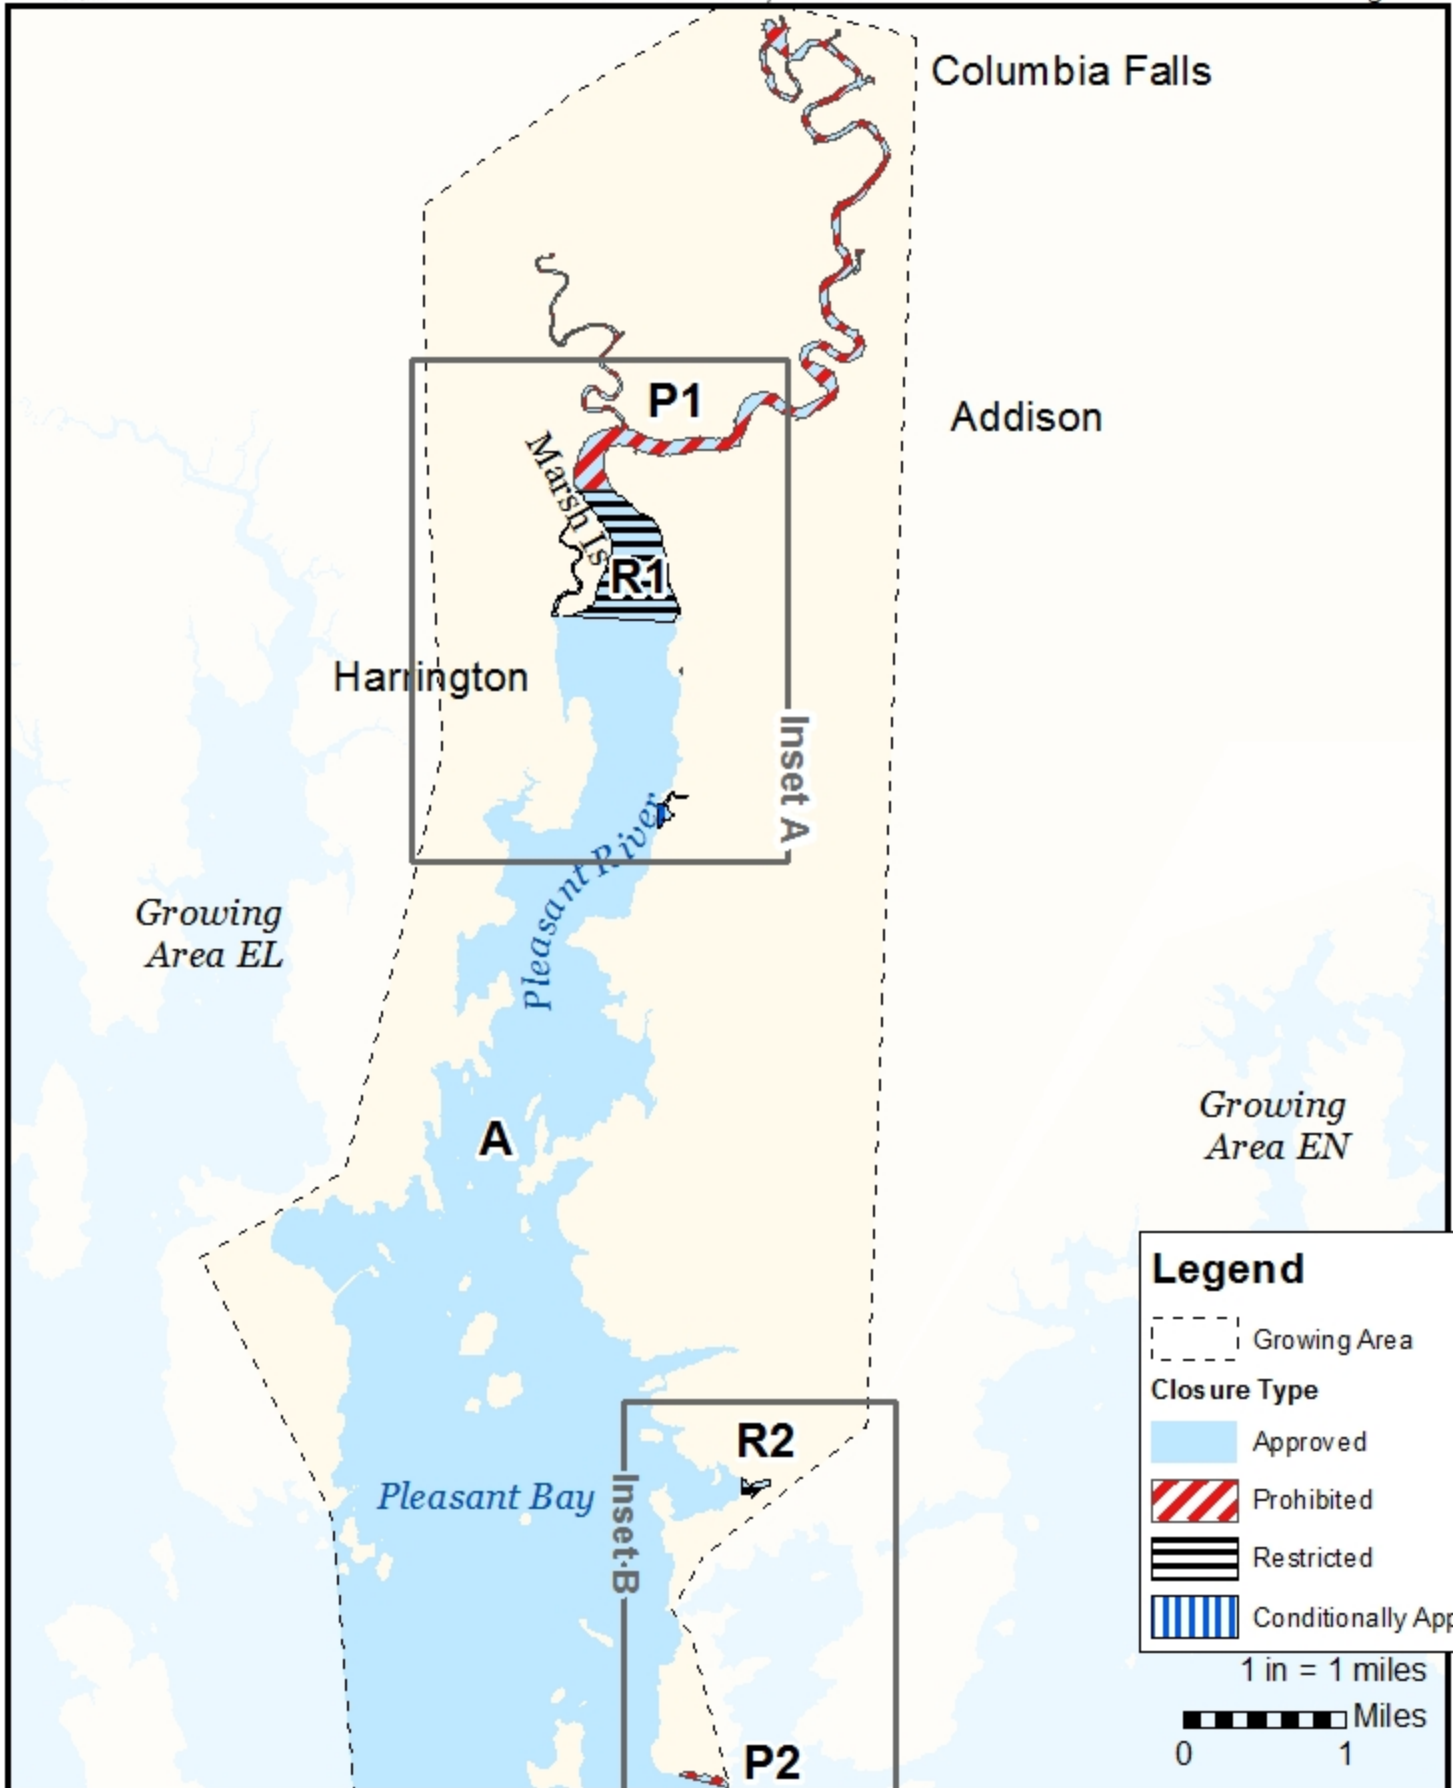

Maine Department of Marine Resources

Growing Area EM, Insets A and B

Columbia Falls, Addison

March 9, 2021

Legend

- Growing Area
- Closure Type**
- Approved
- Prohibited
- Restricted
- Conditionally Approved

This map is provided as a courtesy. Read the provided legal notice for closure details. Closures are not shown outside of the designated growing area. Maritime navigational aids are for reference only and are not suitable for maritime navigation.

Maine Department of Marine Resources

Growing Area EM, Inset A

Addison

March 9, 2021

This map is provided as a courtesy. Read the provided legal notice for closure details. Closures are not shown outside of the designated growing area. Maritime navigational aids are for reference only and are not suitable for maritime navigation.

Maine Department of Marine Resources

Growing Area EM, Inset B
Addison

March 9, 2021

This map is provided as a courtesy. Read the provided legal notice for closure details. Closures are not shown outside of the designated growing area. Maritime navigational aids are for reference only and are not suitable for maritime navigation.