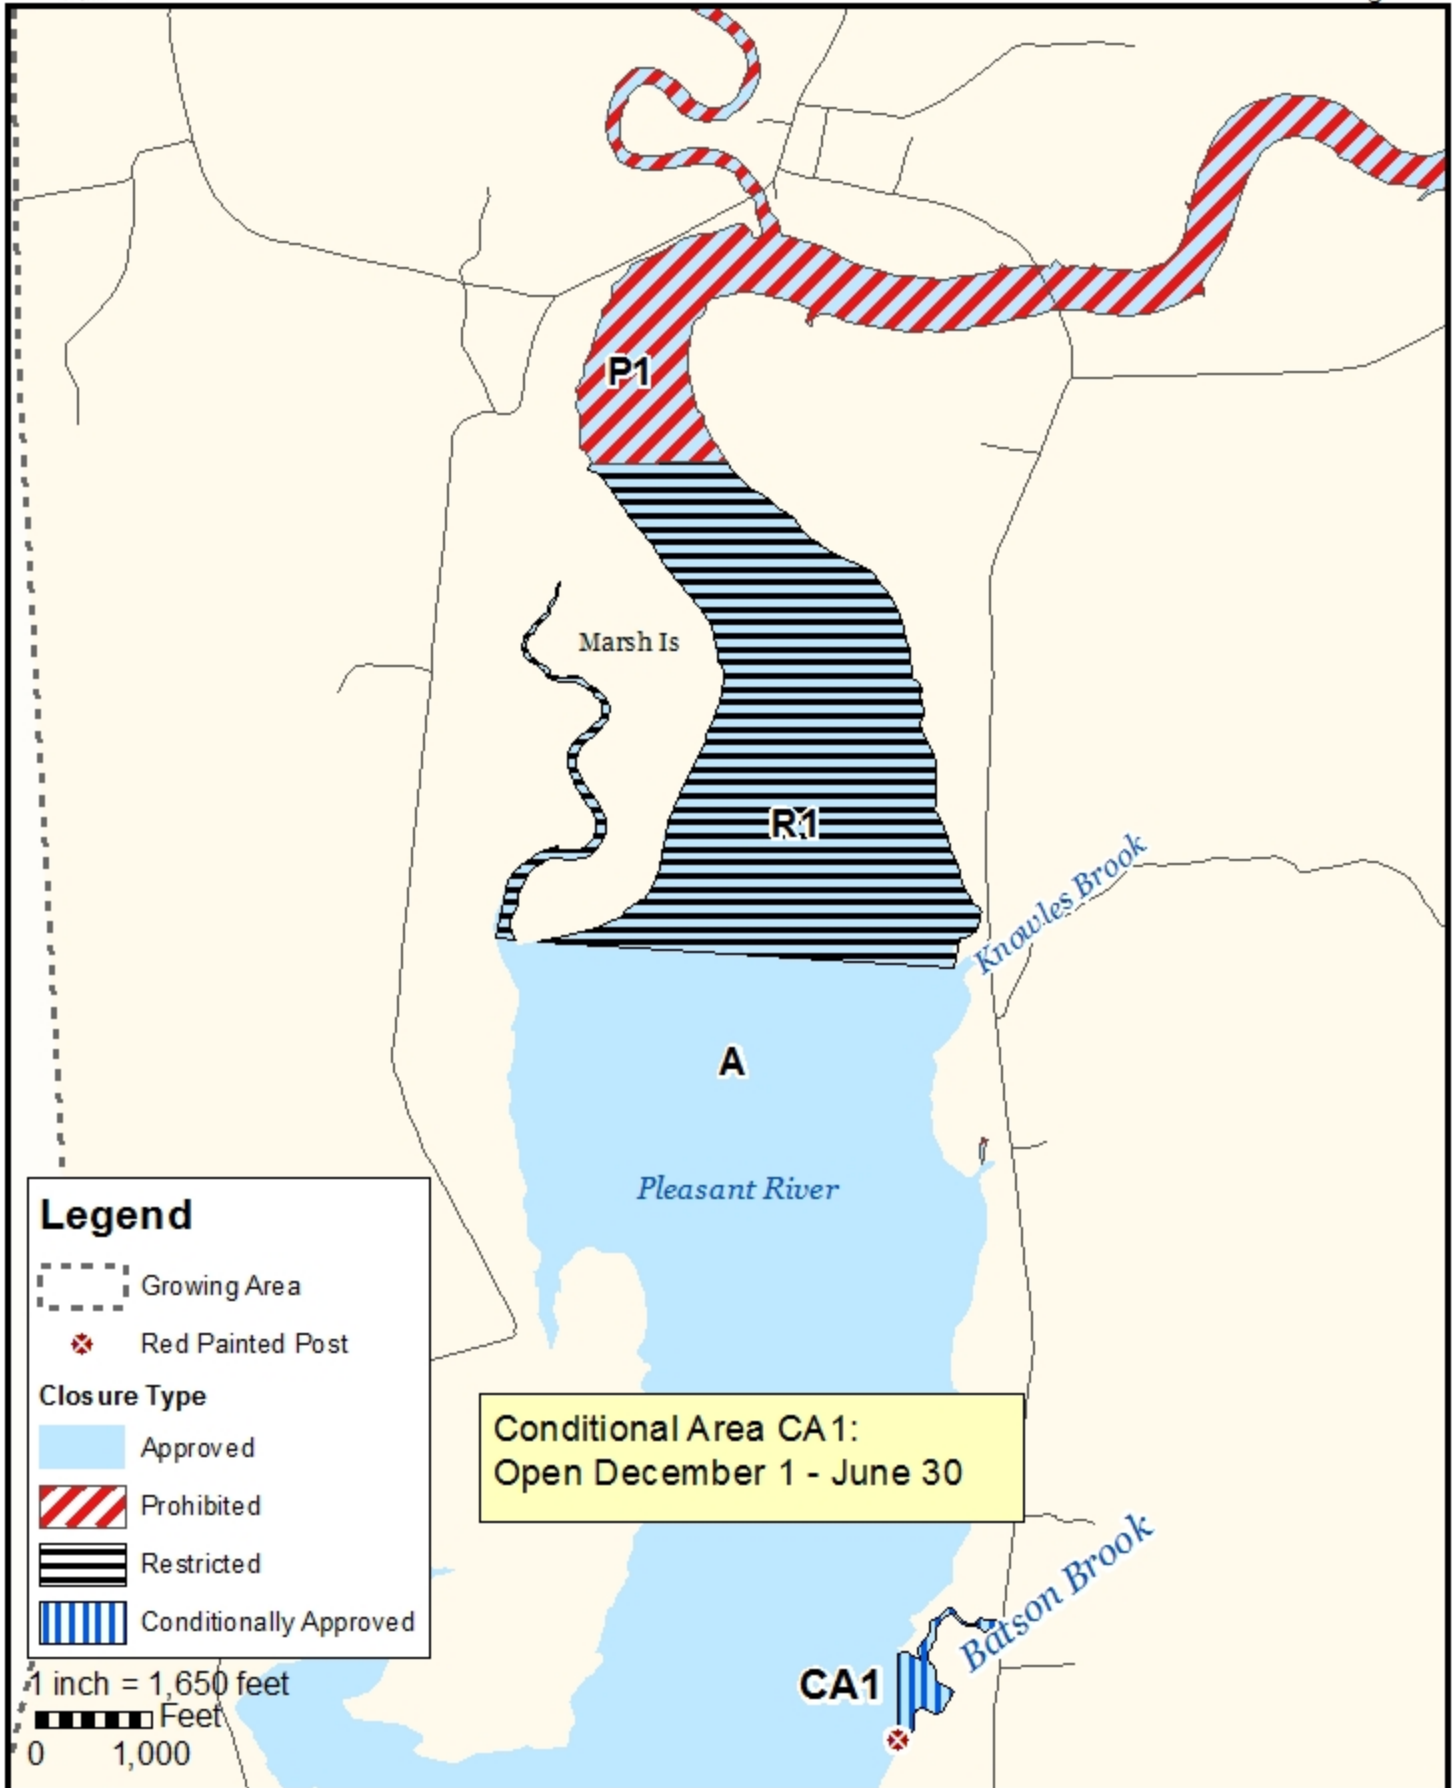

Maine Department of Marine Resources

Growing Area EM, Insets A and B

Columbia Falls, Addison

March 9, 2021

Legend

- Growing Area
- Closure Type**
- Approved
- Prohibited
- Restricted
- Conditionally Approved

This map is provided as a courtesy. Read the provided legal notice for closure details. Closures are not shown outside of the designated growing area. Maritime navigational aids are for reference only and are not suitable for maritime navigation.

Maine Department of Marine Resources

Growing Area EM, Inset A

Addison

March 9, 2021

This map is provided as a courtesy. Read the provided legal notice for closure details. Closures are not shown outside of the designated growing area. Maritime navigational aids are for reference only and are not suitable for maritime navigation.

Maine Department of Marine Resources

Growing Area EM, Inset B
Addison

March 9, 2021

This map is provided as a courtesy. Read the provided legal notice for closure details. Closures are not shown outside of the designated growing area. Maritime navigational aids are for reference only and are not suitable for maritime navigation.