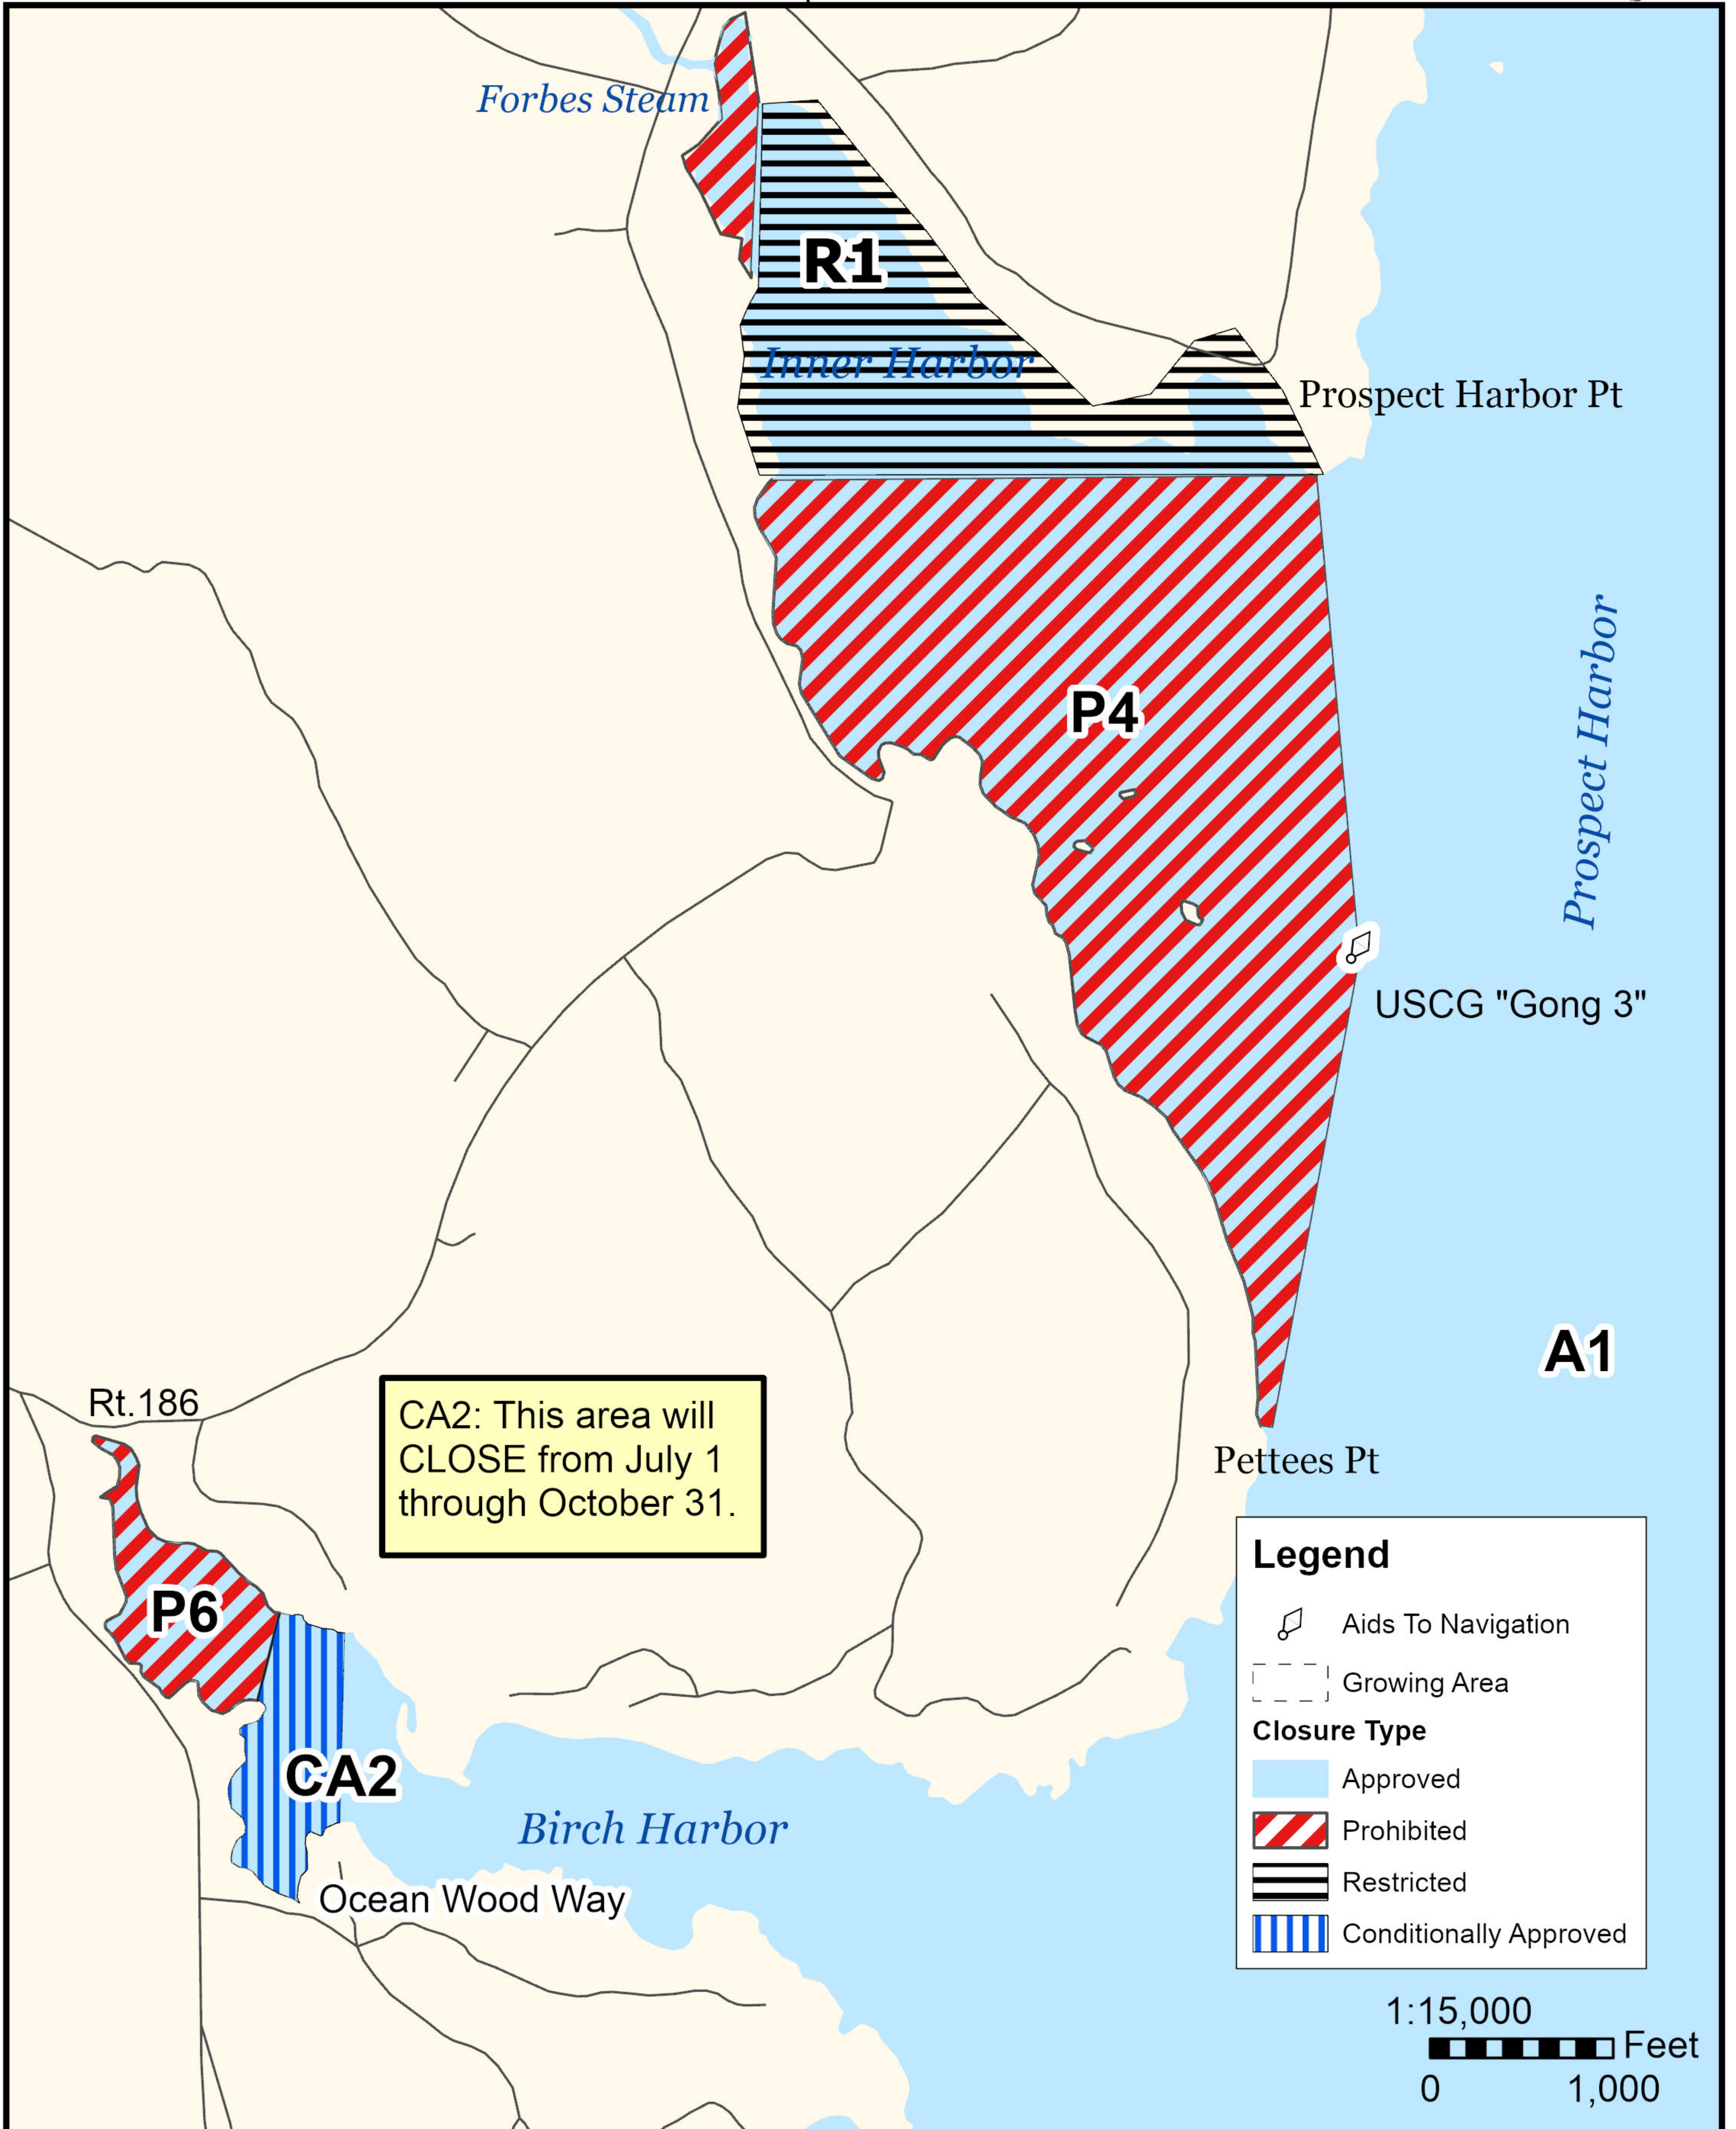

Maine Department of Marine Resources

Growing Area EJ, Insets A - C

February 22, 2022

Steuben, Gouldsboro, Corea, Prospect Harbor, Birch Harbor

This map is provided as a courtesy. Read the provided legal notice for closure details. Closures are not shown outside of the designated growing area. Maritime navigational aids are for reference only and are not suitable for maritime navigation.

Maine Department of Marine Resources

Growing Area EJ, Inset A

Steuben

February 22, 2022

This map is provided as a courtesy. Read the provided legal notice for closure details. Closures are not shown outside of the designated growing area. Maritime navigational aids are for reference only and are not suitable for maritime navigation.

Maine Department of Marine Resources

Growing Area EJ, Inset B

Corea

February 22, 2022

This map is provided as a courtesy. Read the provided legal notice for closure details. Closures are not shown outside of the designated growing area. Maritime navigational aids are for reference only and are not suitable for maritime navigation.

Maine Department of Marine Resources

Growing Area EJ, Inset C

Prospect Harbor

February 22, 2022

This map is provided as a courtesy, read the provided legal notice for closure details. Closures are not shown outside of the designated growing area. Any navigation aids shown are not suitable for maritime navigation.