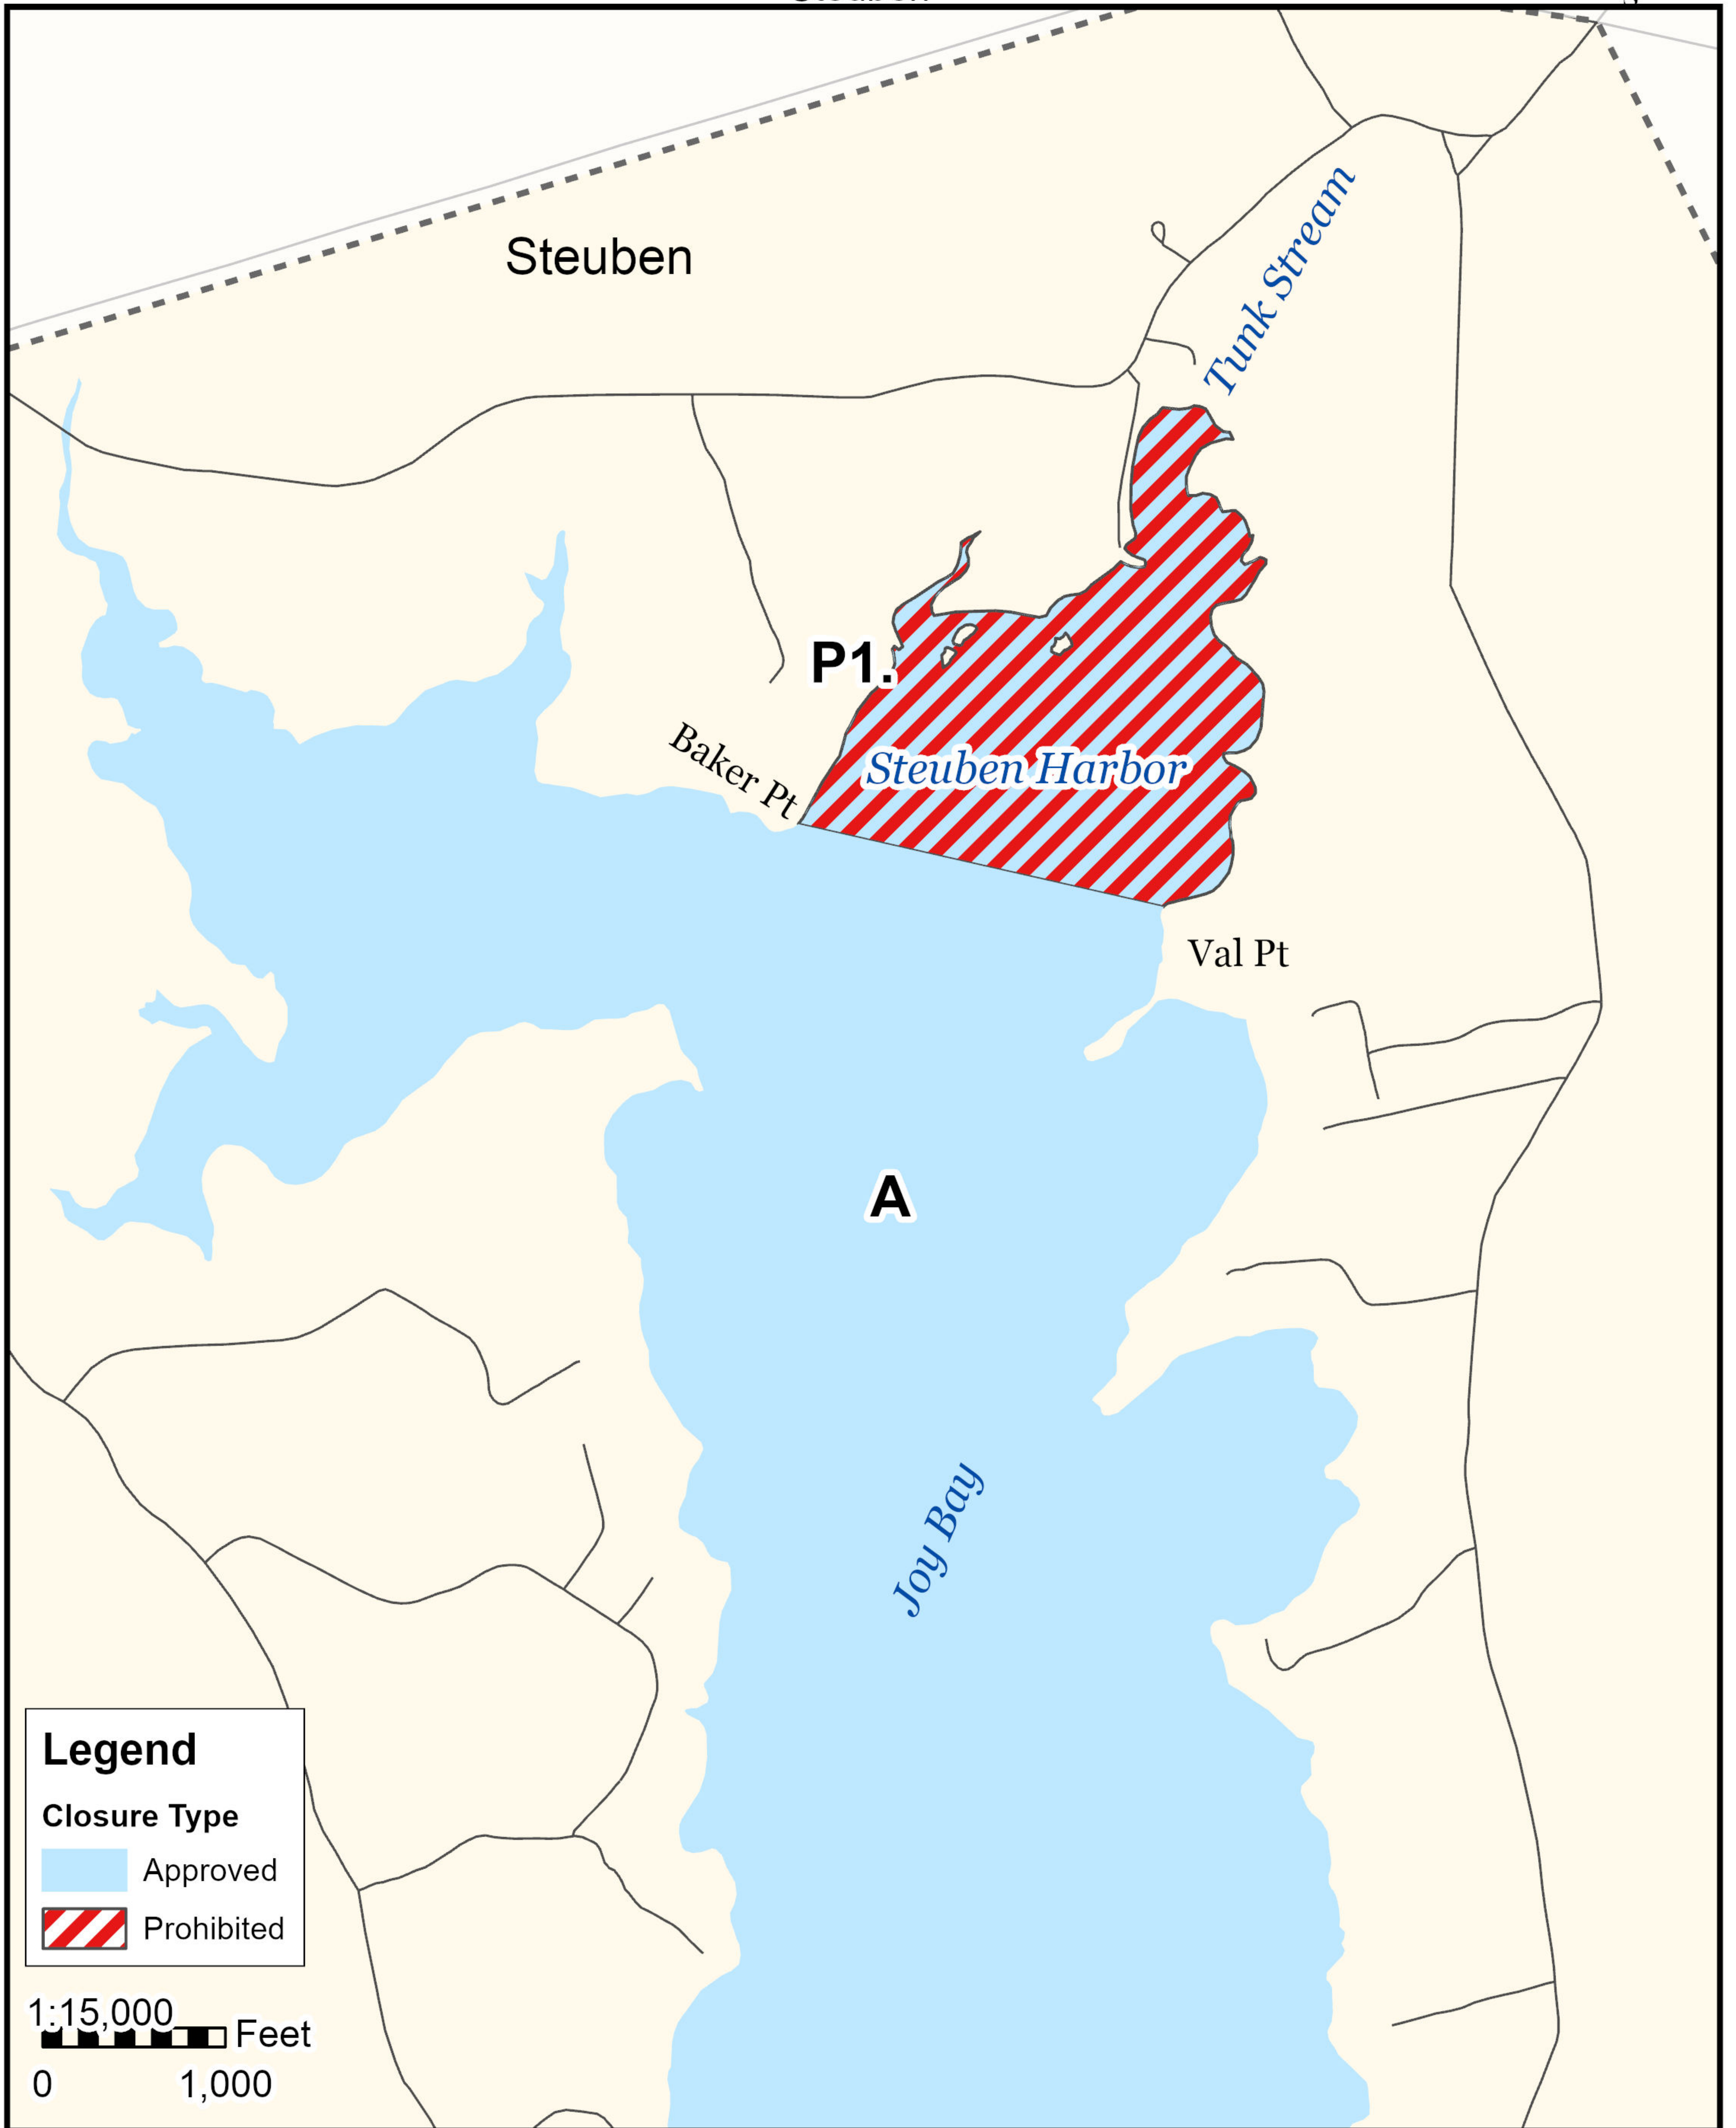

Maine Department of Marine Resources

Growing Area EJ, Insets A - C

February 22, 2022

Steuben, Gouldsboro, Corea, Prospect Harbor, Birch Harbor

This map is provided as a courtesy. Read the provided legal notice for closure details. Closures are not shown outside of the designated growing area. Maritime navigational aids are for reference only and are not suitable for maritime navigation.

Maine Department of Marine Resources

Growing Area EJ, Inset A

Steuben

February 22, 2022

This map is provided as a courtesy. Read the provided legal notice for closure details. Closures are not shown outside of the designated growing area. Maritime navigational aids are for reference only and are not suitable for maritime navigation.

Maine Department of Marine Resources

Growing Area EJ, Inset B

Corea

February 22, 2022

This map is provided as a courtesy. Read the provided legal notice for closure details. Closures are not shown outside of the designated growing area. Maritime navigational aids are for reference only and are not suitable for maritime navigation.

Maine Department of Marine Resources

Growing Area EJ, Inset C

Prospect Harbor

February 22, 2022

This map is provided as a courtesy, read the provided legal notice for closure details. Closures are not shown outside of the designated growing area. Any navigation aids shown are not suitable for maritime navigation.