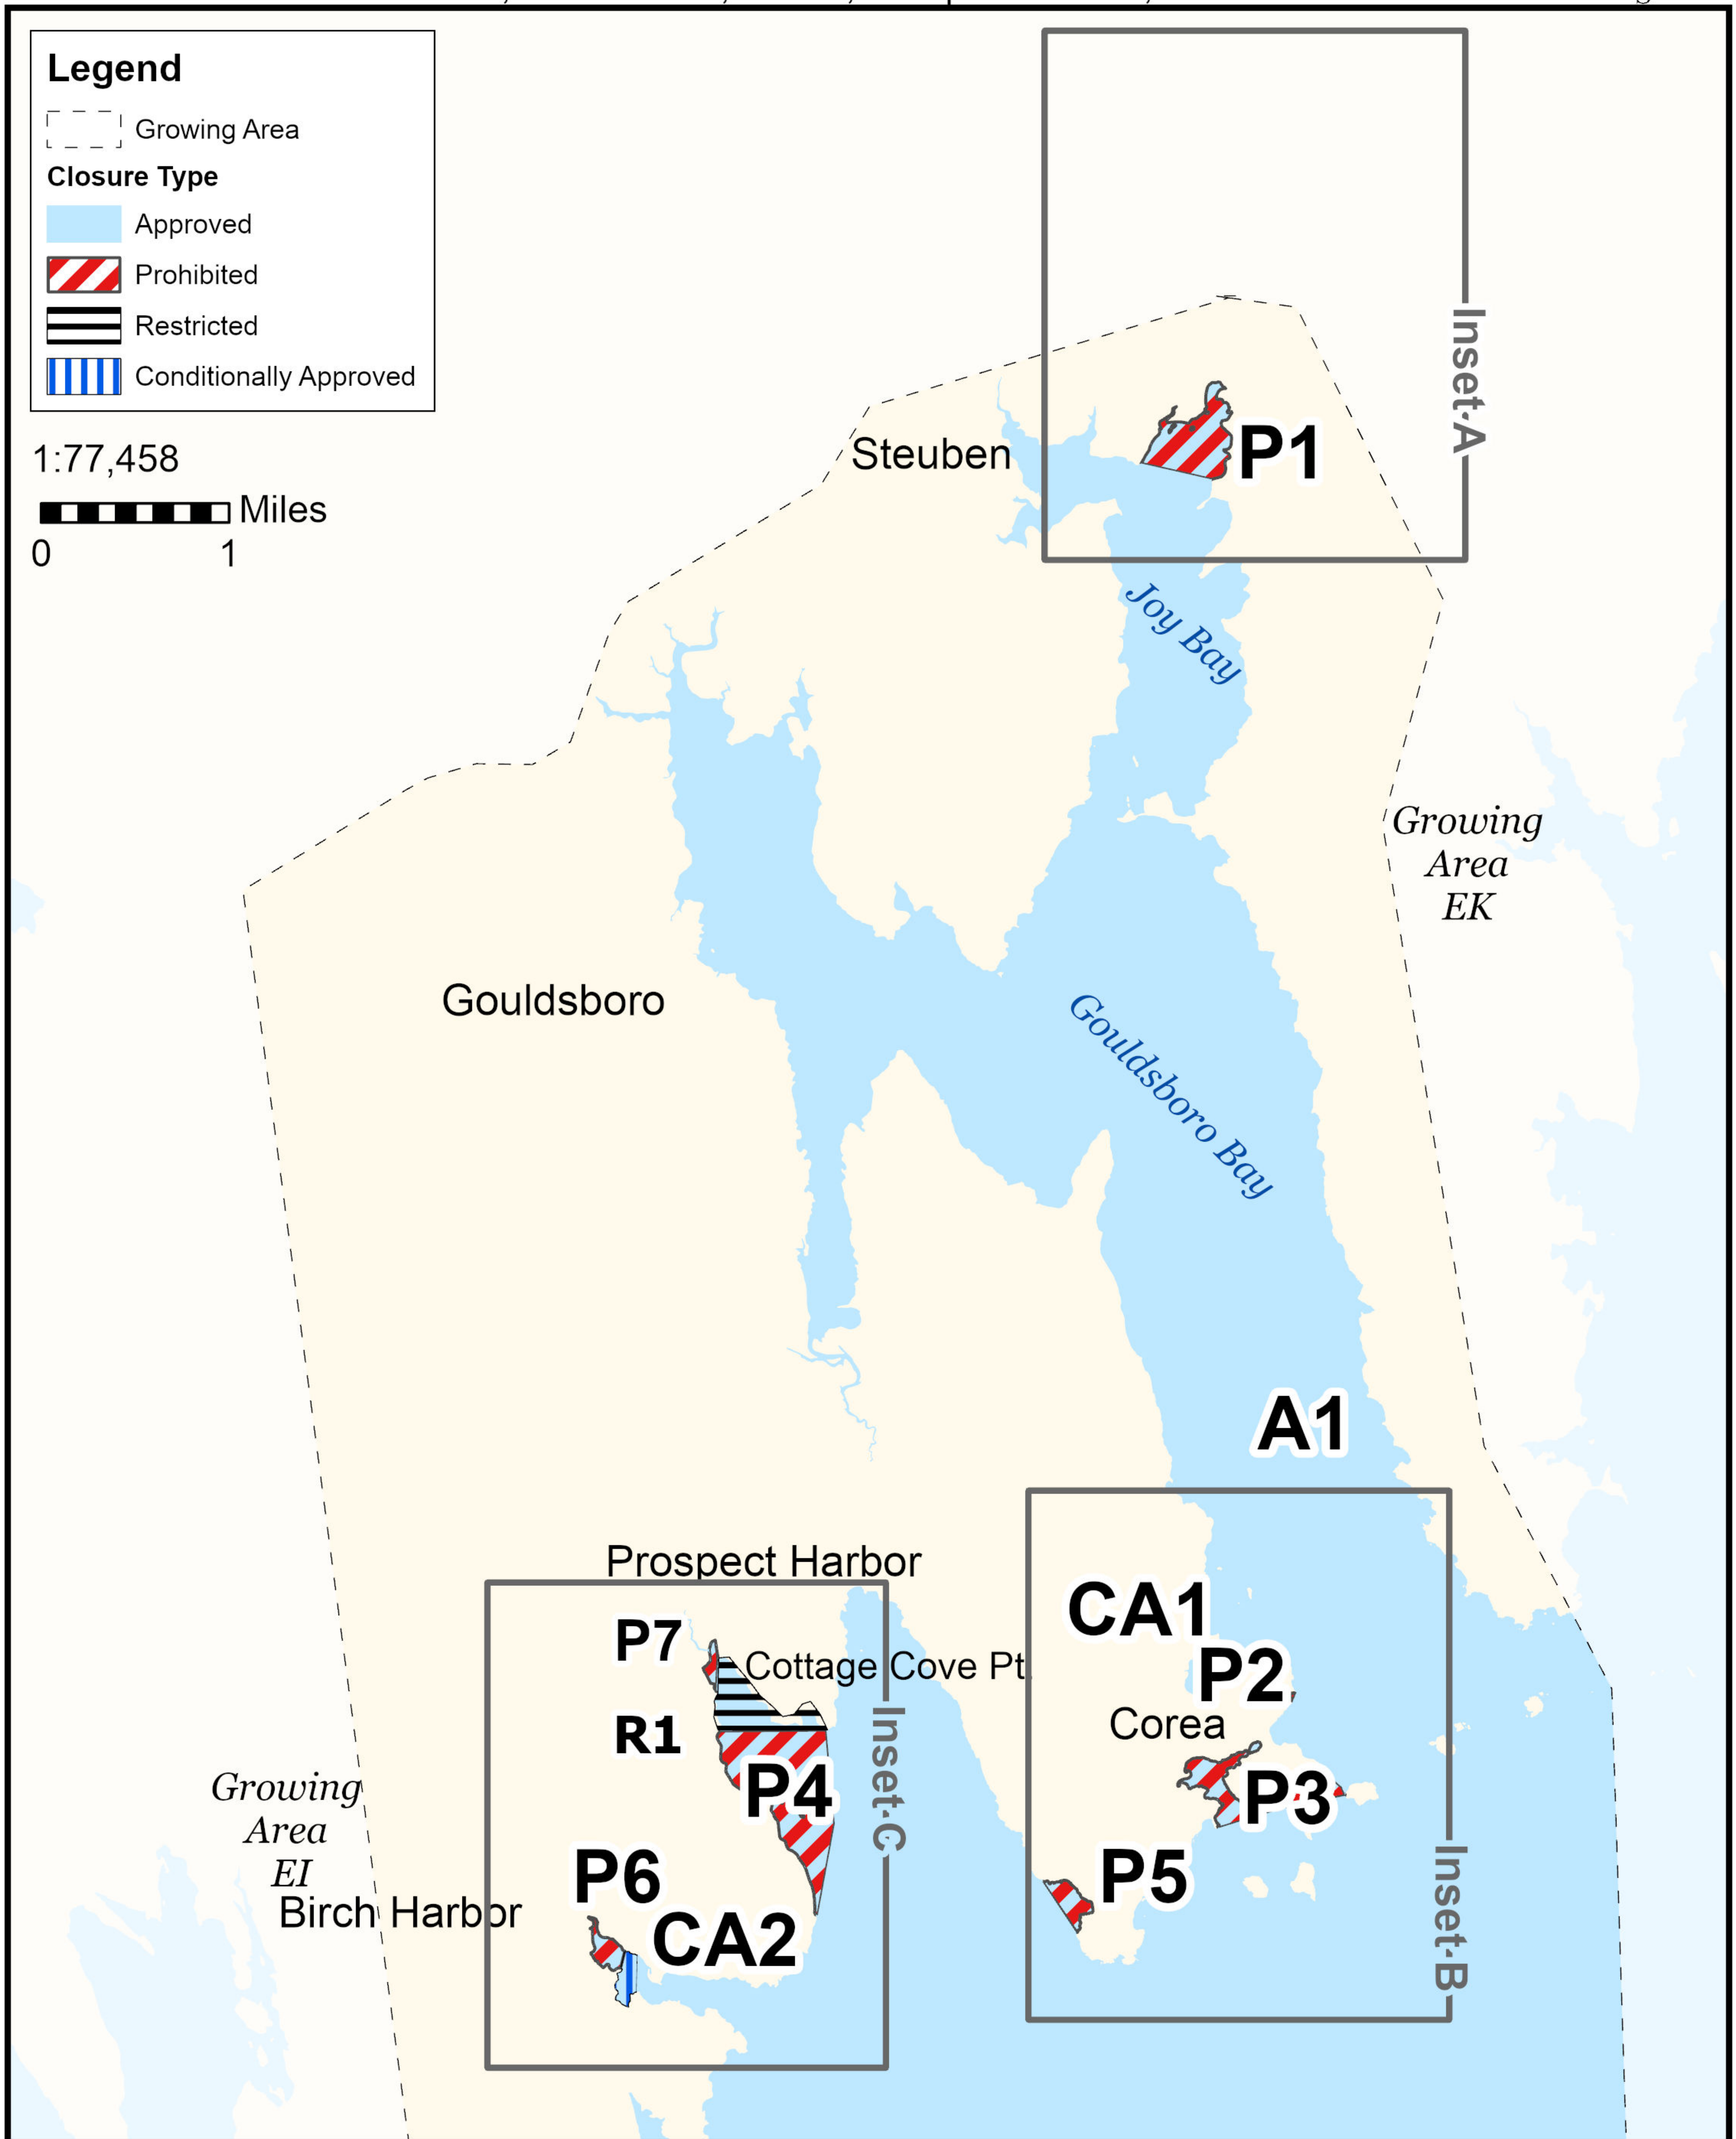

Maine Department of Marine Resources

Growing Area EJ, Insets A - C

February 22, 2022

Steuben, Gouldsboro, Corea, Prospect Harbor, Birch Harbor

This map is provided as a courtesy. Read the provided legal notice for closure details. Closures are not shown outside of the designated growing area. Maritime navigational aids are for reference only and are not suitable for maritime navigation.

Maine Department of Marine Resources

Growing Area EJ, Inset A

Steuben

February 22, 2022

This map is provided as a courtesy. Read the provided legal notice for closure details. Closures are not shown outside of the designated growing area. Maritime navigational aids are for reference only and are not suitable for maritime navigation.

Maine Department of Marine Resources

Growing Area EJ, Inset B

Corea

February 22, 2022

This map is provided as a courtesy. Read the provided legal notice for closure details. Closures are not shown outside of the designated growing area. Maritime navigational aids are for reference only and are not suitable for maritime navigation.

Maine Department of Marine Resources

Growing Area EJ, Inset C

Prospect Harbor

February 22, 2022

This map is provided as a courtesy, read the provided legal notice for closure details. Closures are not shown outside of the designated growing area. Any navigation aids shown are not suitable for maritime navigation.