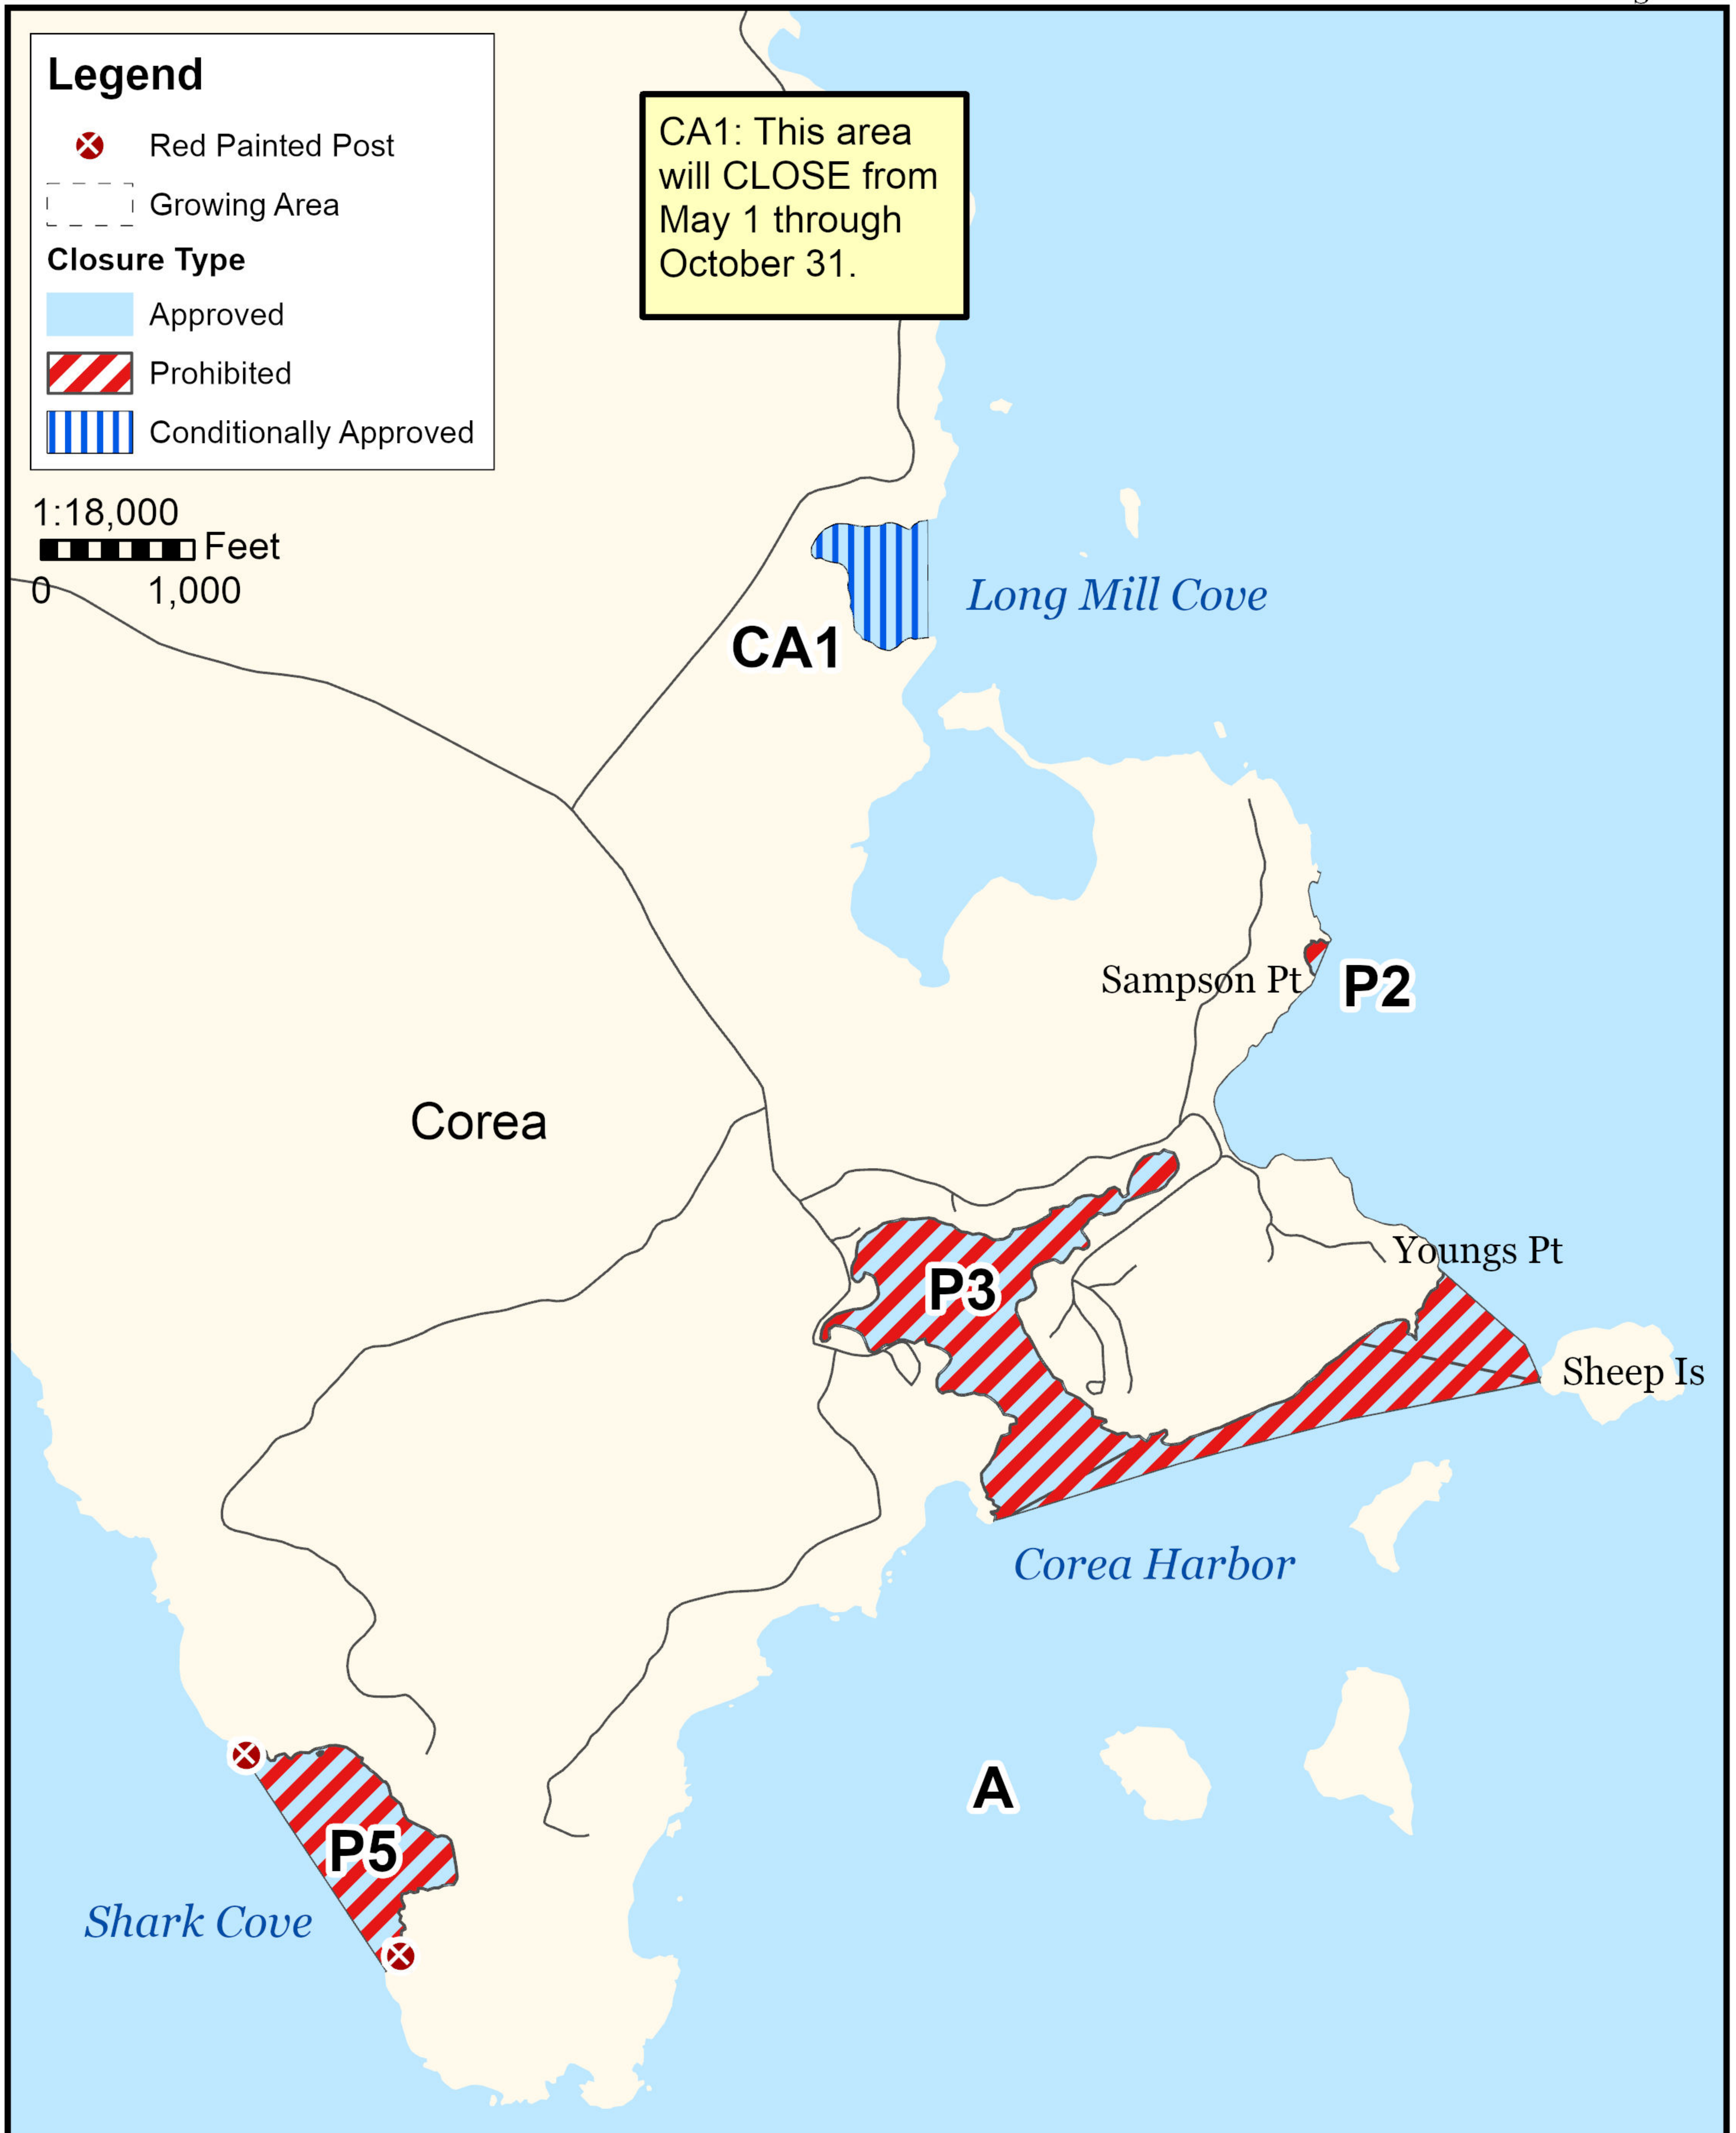

Maine Department of Marine Resources

Growing Area EJ, Insets A - C

February 22, 2022

Steuben, Gouldsboro, Corea, Prospect Harbor, Birch Harbor

This map is provided as a courtesy. Read the provided legal notice for closure details. Closures are not shown outside of the designated growing area. Maritime navigational aids are for reference only and are not suitable for maritime navigation.

Maine Department of Marine Resources

Growing Area EJ, Inset A

Steuben

February 22, 2022

This map is provided as a courtesy. Read the provided legal notice for closure details. Closures are not shown outside of the designated growing area. Maritime navigational aids are for reference only and are not suitable for maritime navigation.

Maine Department of Marine Resources

Growing Area EJ, Inset B

Corea

February 22, 2022

This map is provided as a courtesy. Read the provided legal notice for closure details. Closures are not shown outside of the designated growing area. Maritime navigational aids are for reference only and are not suitable for maritime navigation.

Maine Department of Marine Resources

Growing Area EJ, Inset C

Prospect Harbor

February 22, 2022

This map is provided as a courtesy, read the provided legal notice for closure details. Closures are not shown outside of the designated growing area. Any navigation aids shown are not suitable for maritime navigation.