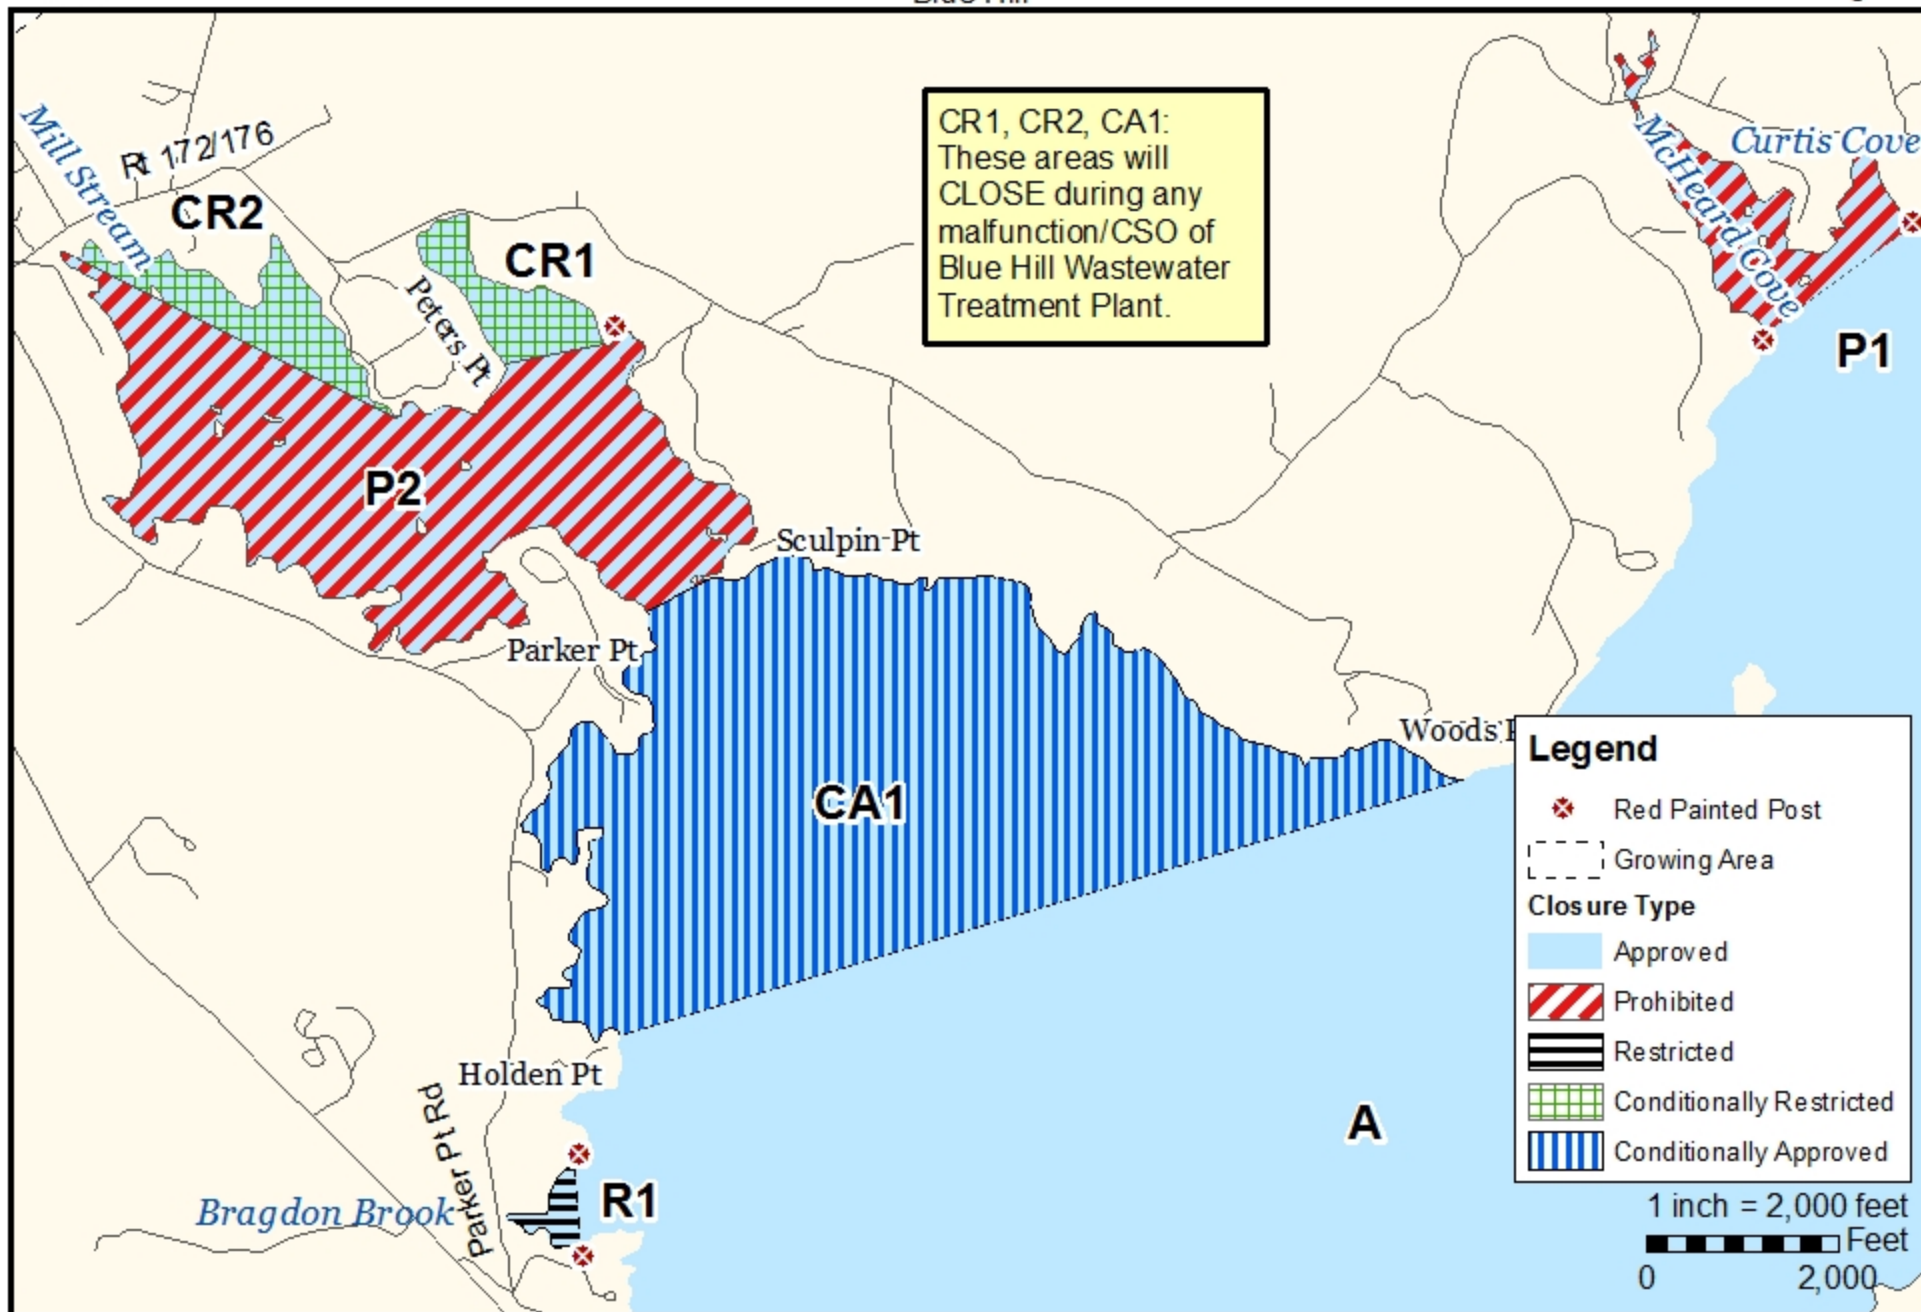

1 in = 2 miles
 0 1 Miles

This map is provided as a courtesy. Read the provided legal notice for closure details. Closures are not shown outside of the designated growing area. Maritime navigational aids are for reference only and are not suitable for maritime navigation.

Maine Department of Marine Resources

Growing Area EF, Insets A

April 21, 2021

Blue Hill

This map is provided as a courtesy. Read the provided legal notice for closure details. Closures are not shown outside of the designated growing area. Maritime navigational aids are for reference only and are not suitable for maritime navigation.

Maine Department of Marine Resources

Growing Area EF, Inset B

Brooklin

April 21, 2021

This map is provided as a courtesy. Read the provided legal notice for closure details. Closures are not shown outside of the designated growing area. Maritime navigational aids are for reference only and are not suitable for maritime navigation.

Maine Department of Marine Resources

Growing Area EF, Inset C

Blue Hill, Brooklin

April 21, 2021

This map is provided as a courtesy. Read the provided legal notice for closure details. Closures are not shown outside of the designated growing area. Maritime navigational aids are for reference only and are not suitable for maritime navigation.