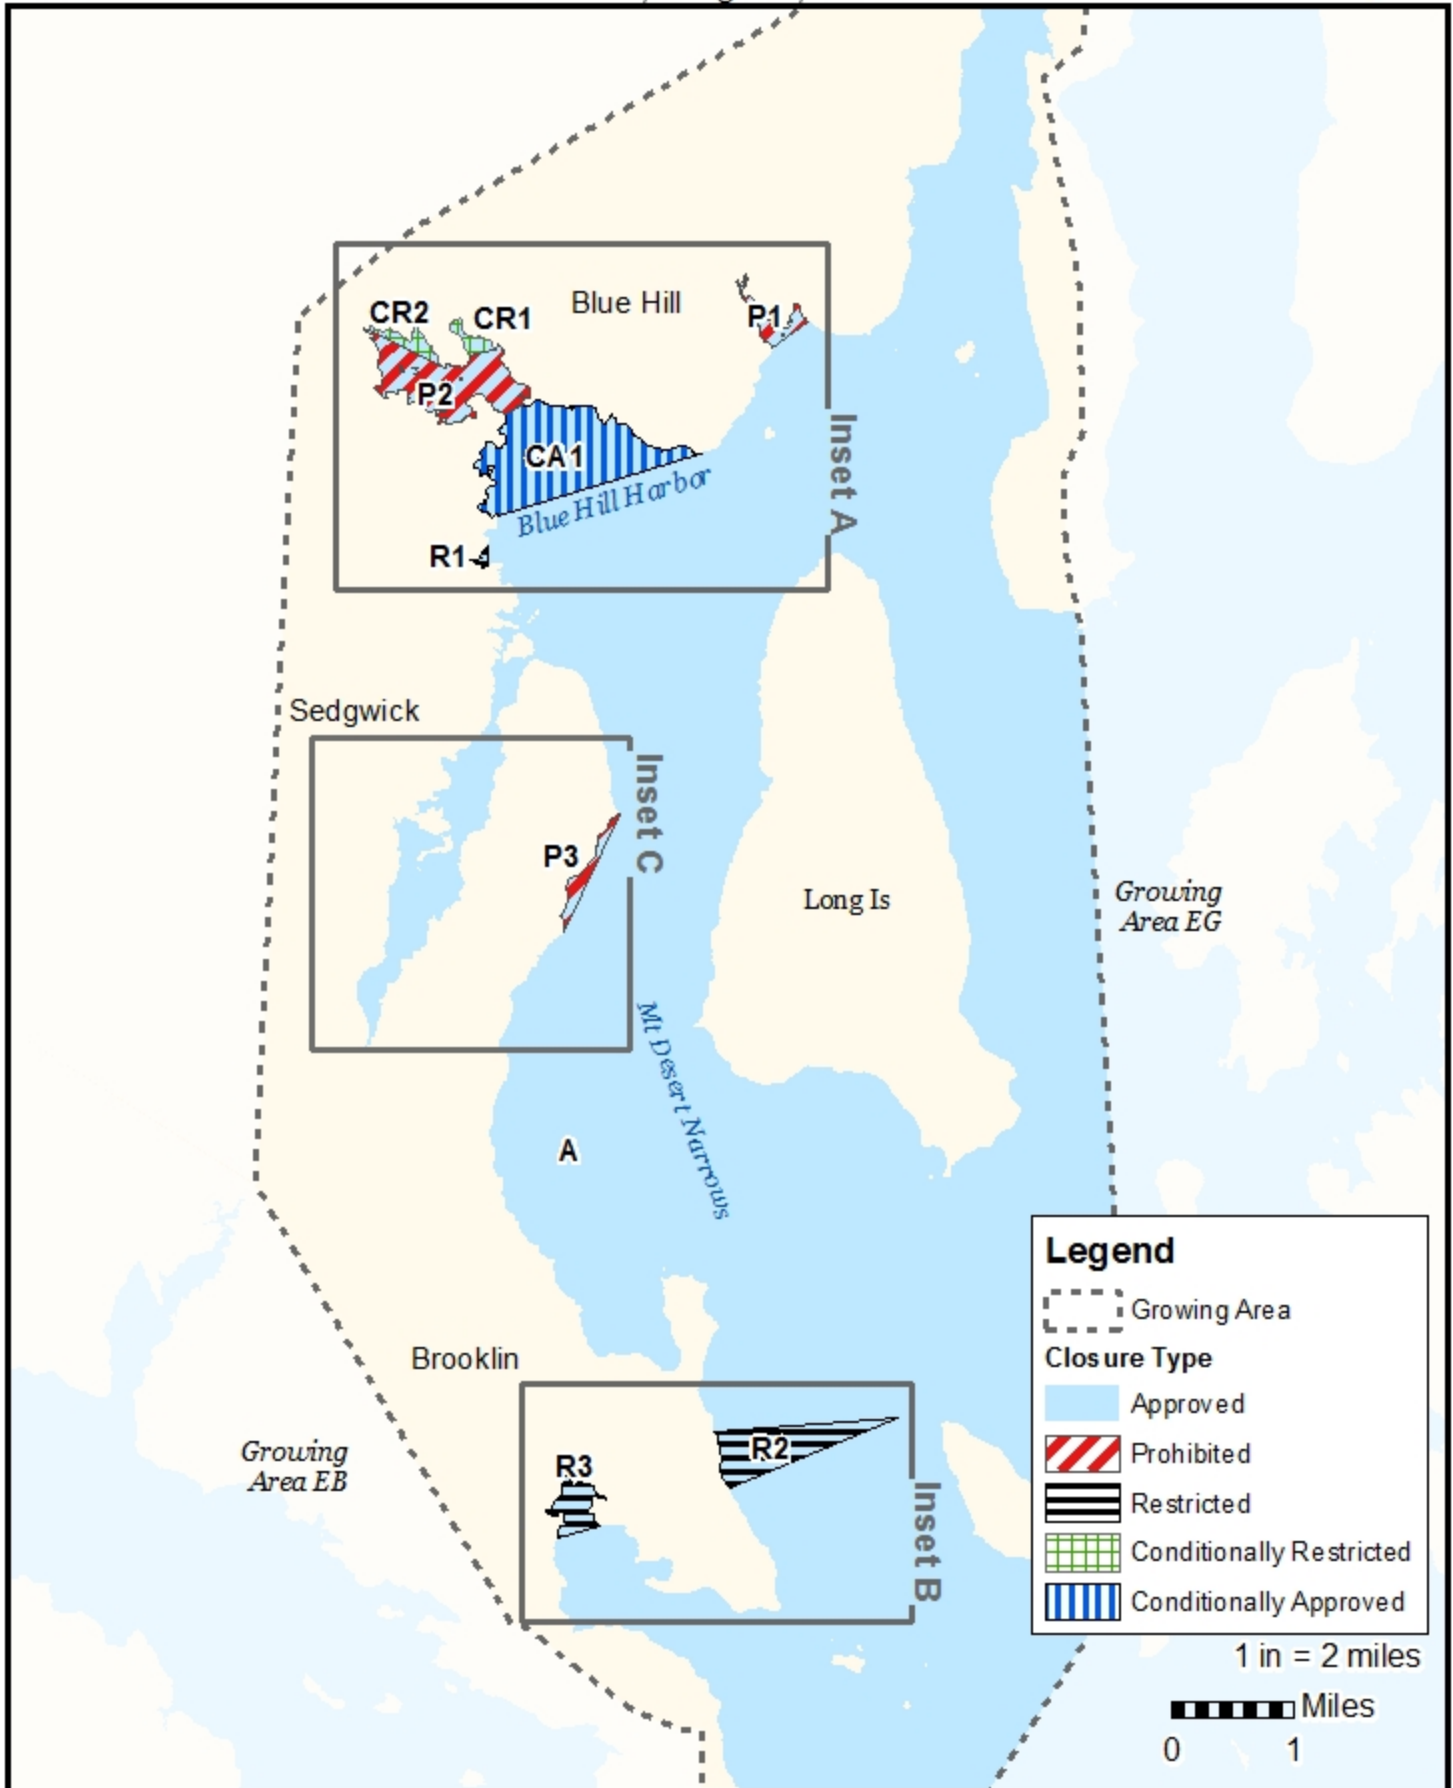

Maine Department of Marine Resources

Growing Area EF, Insets A - C

Blue Hill, Sedgwick, Brooklin

April 21, 2021

Legend

- Growing Area
- Closure Type**
 - Approved
 - Prohibited
 - Restricted
 - Conditionally Restricted
 - Conditionally Approved

1 in = 2 miles
 0 1 Miles

This map is provided as a courtesy. Read the provided legal notice for closure details. Closures are not shown outside of the designated growing area. Maritime navigational aids are for reference only and are not suitable for maritime navigation.

Maine Department of Marine Resources

Growing Area EF, Insets A

April 21, 2021

Blue Hill

This map is provided as a courtesy. Read the provided legal notice for closure details. Closures are not shown outside of the designated growing area. Maritime navigational aids are for reference only and are not suitable for maritime navigation.

Maine Department of Marine Resources

Growing Area EF, Inset B

Brooklin

April 21, 2021

This map is provided as a courtesy. Read the provided legal notice for closure details. Closures are not shown outside of the designated growing area. Maritime navigational aids are for reference only and are not suitable for maritime navigation.