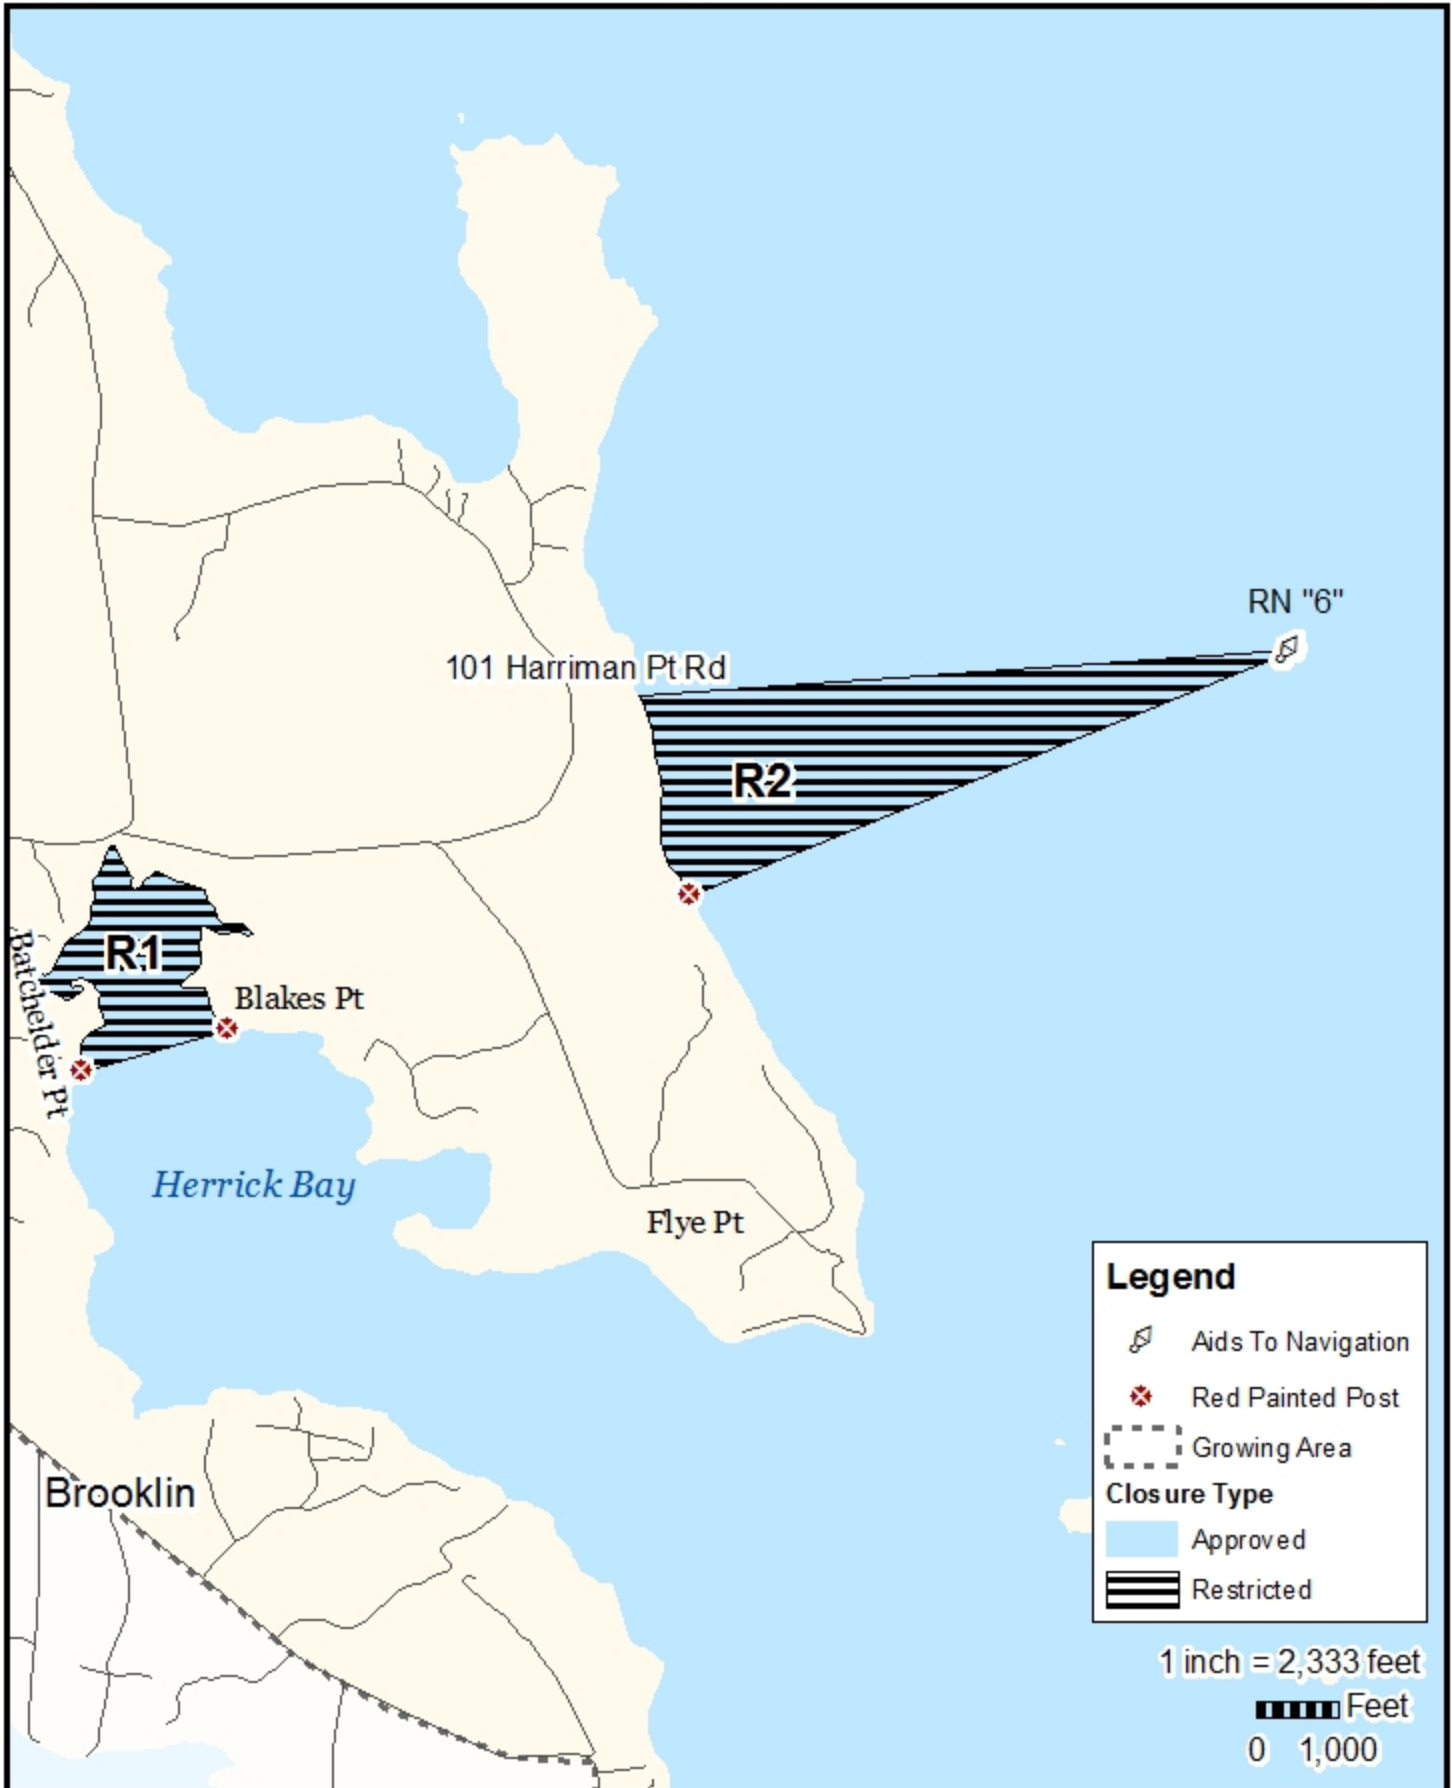

1 in = 2 miles
 0 1 Miles

This map is provided as a courtesy. Read the provided legal notice for closure details. Closures are not shown outside of the designated growing area. Maritime navigational aids are for reference only and are not suitable for maritime navigation.

Maine Department of Marine Resources

Growing Area EF, Insets A

April 21, 2021

Blue Hill

This map is provided as a courtesy. Read the provided legal notice for closure details. Closures are not shown outside of the designated growing area. Maritime navigational aids are for reference only and are not suitable for maritime navigation.

Maine Department of Marine Resources

Growing Area EF, Inset B

Brooklin

April 21, 2021

This map is provided as a courtesy. Read the provided legal notice for closure details. Closures are not shown outside of the designated growing area. Maritime navigational aids are for reference only and are not suitable for maritime navigation.

Maine Department of Marine Resources

Growing Area EF, Inset C

Blue Hill, Brooklin

April 21, 2021

This map is provided as a courtesy. Read the provided legal notice for closure details. Closures are not shown outside of the designated growing area. Maritime navigational aids are for reference only and are not suitable for maritime navigation.