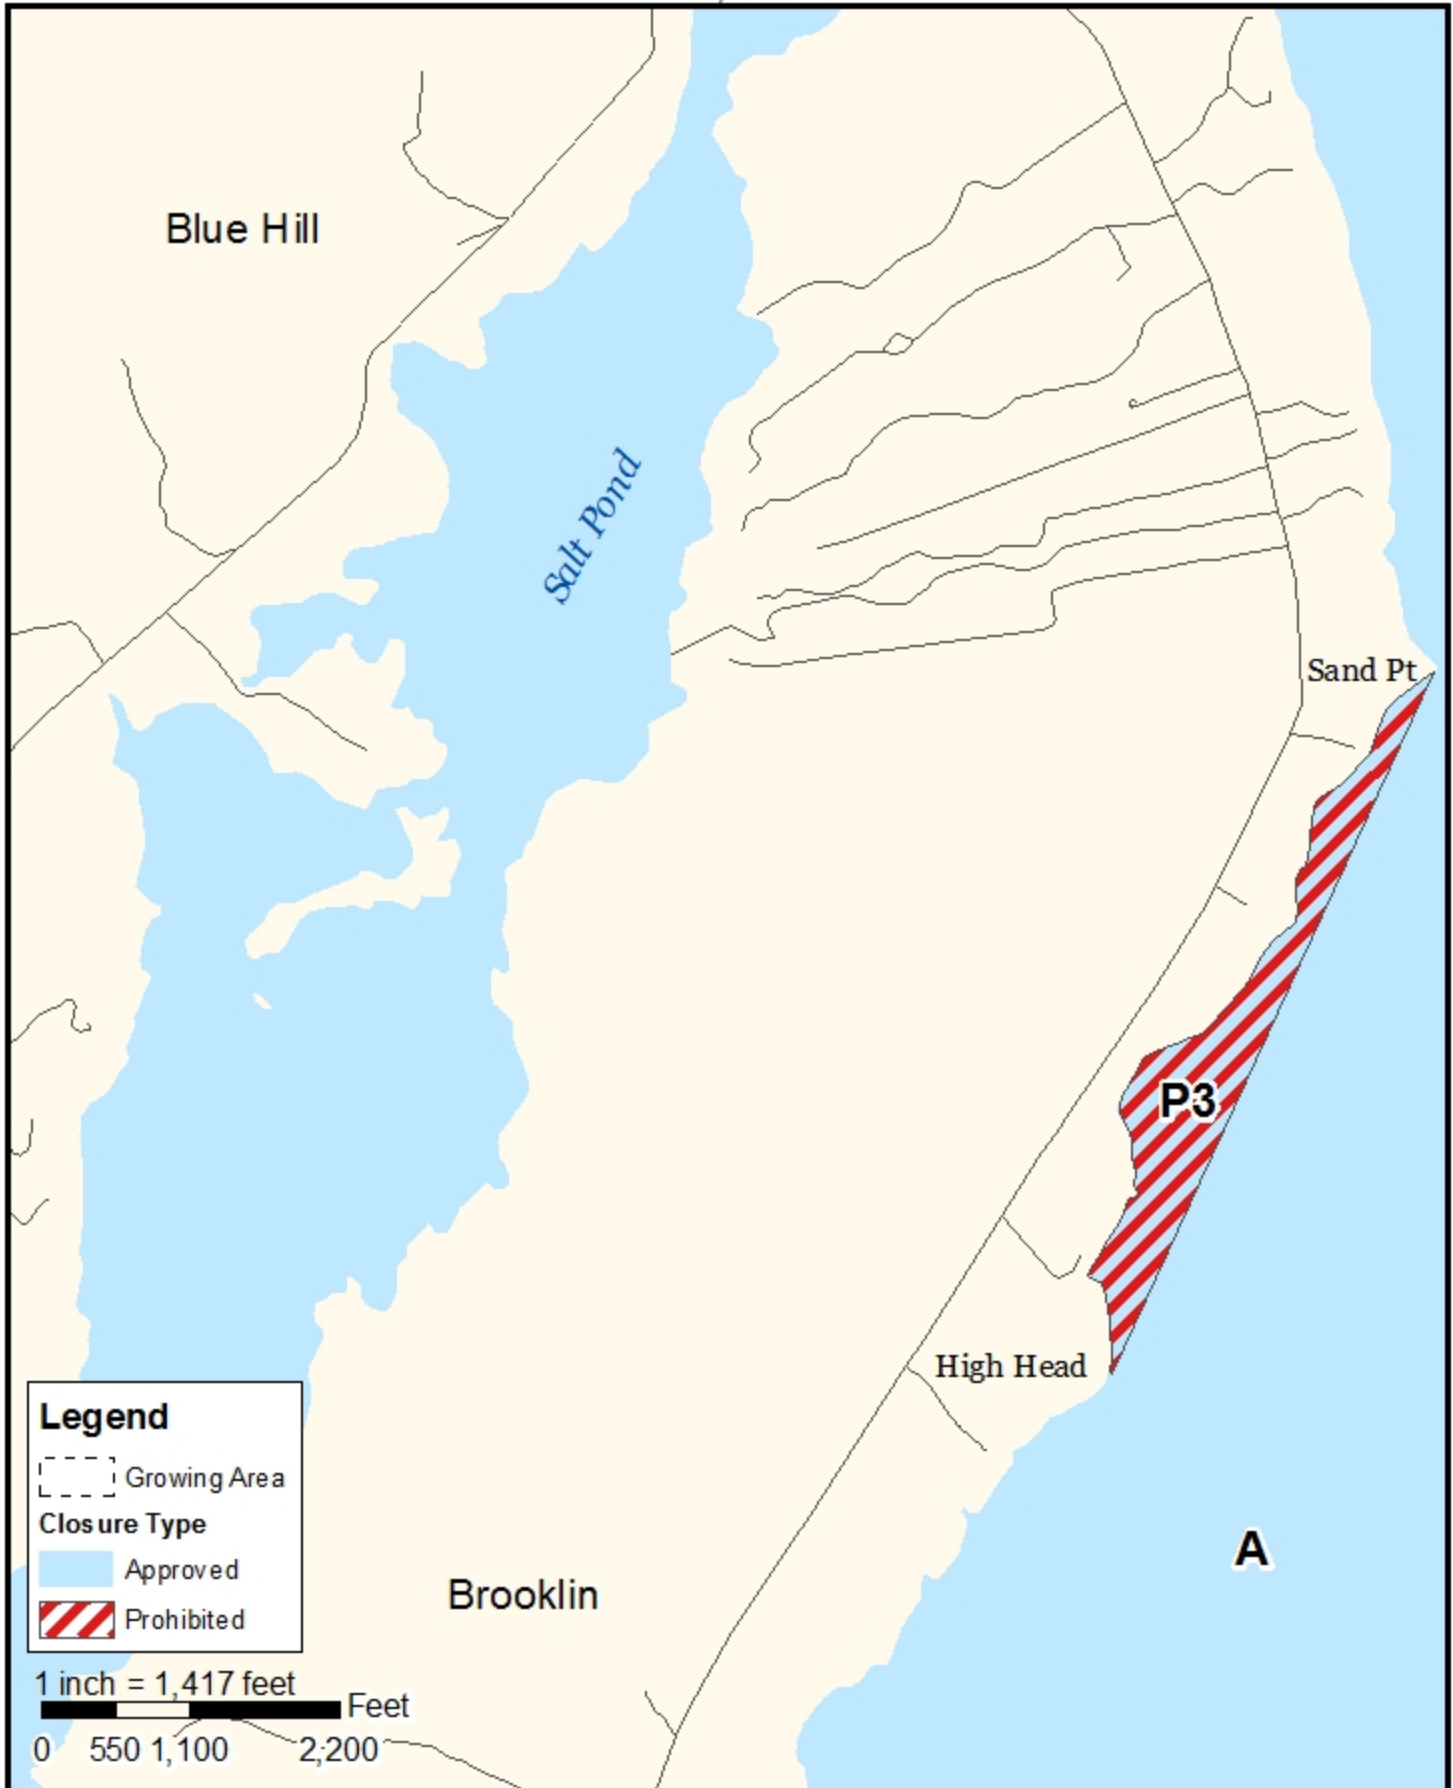

Maine Department of Marine Resources

Growing Area EF, Insets A

April 21, 2021

Blue Hill

This map is provided as a courtesy. Read the provided legal notice for closure details. Closures are not shown outside of the designated growing area. Maritime navigational aids are for reference only and are not suitable for maritime navigation.

Maine Department of Marine Resources

Growing Area EF, Inset B

Brooklin

April 21, 2021

This map is provided as a courtesy. Read the provided legal notice for closure details. Closures are not shown outside of the designated growing area. Maritime navigational aids are for reference only and are not suitable for maritime navigation.

Maine Department of Marine Resources

Growing Area EF, Inset C

Blue Hill, Brooklin

April 21, 2021

This map is provided as a courtesy. Read the provided legal notice for closure details. Closures are not shown outside of the designated growing area. Maritime navigational aids are for reference only and are not suitable for maritime navigation.