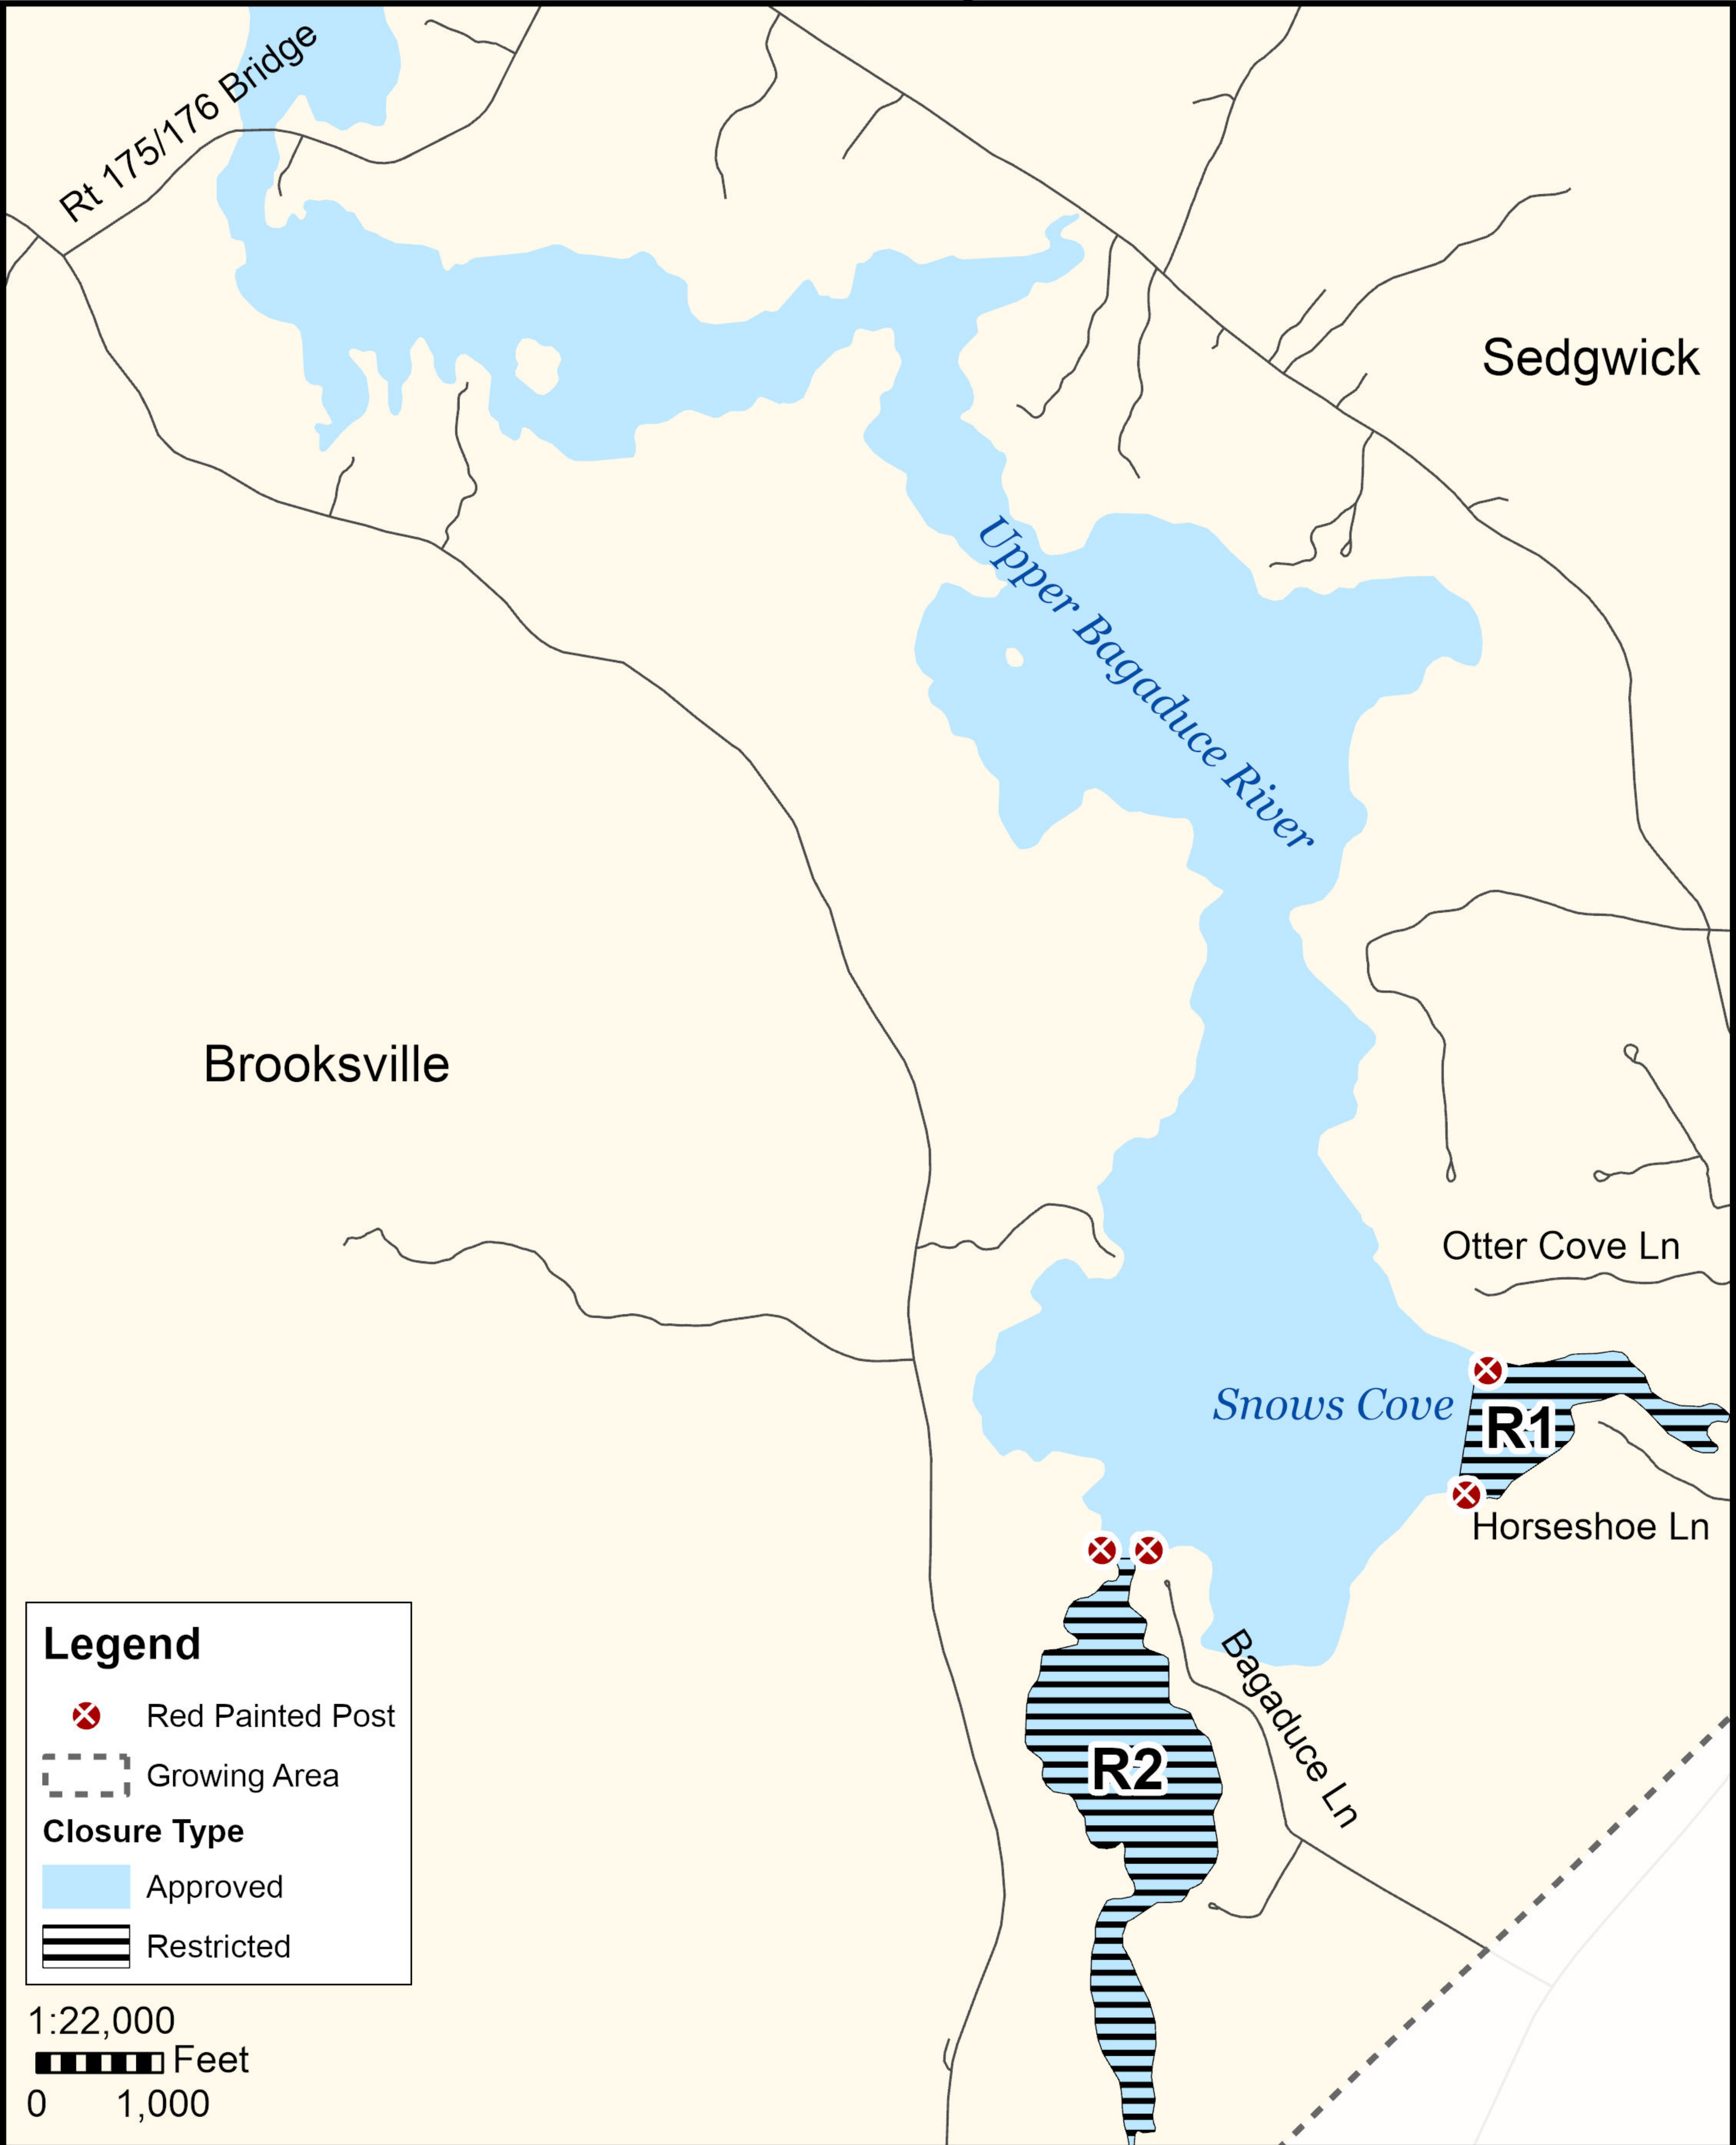

Maine Department of Marine Resources

Growing Area EA, Inset C

Brooksville, Sedgwick

July 7, 2022

Brooksville

Sedgwick

Upper Bagaduce River

Snows Cove

Otter Cove Ln

Horseshoe Ln

Bagaduce Ln

Legend

Red Painted Post

Growing Area

Closure Type

Approved

Restricted

1:22,000

Feet

0 1,000

This map is provided as a courtesy. Read the provided legal notice for closure details. Closures are not shown outside of the designated growing area. Maritime navigational aids are for reference only and are not suitable for maritime navigation.