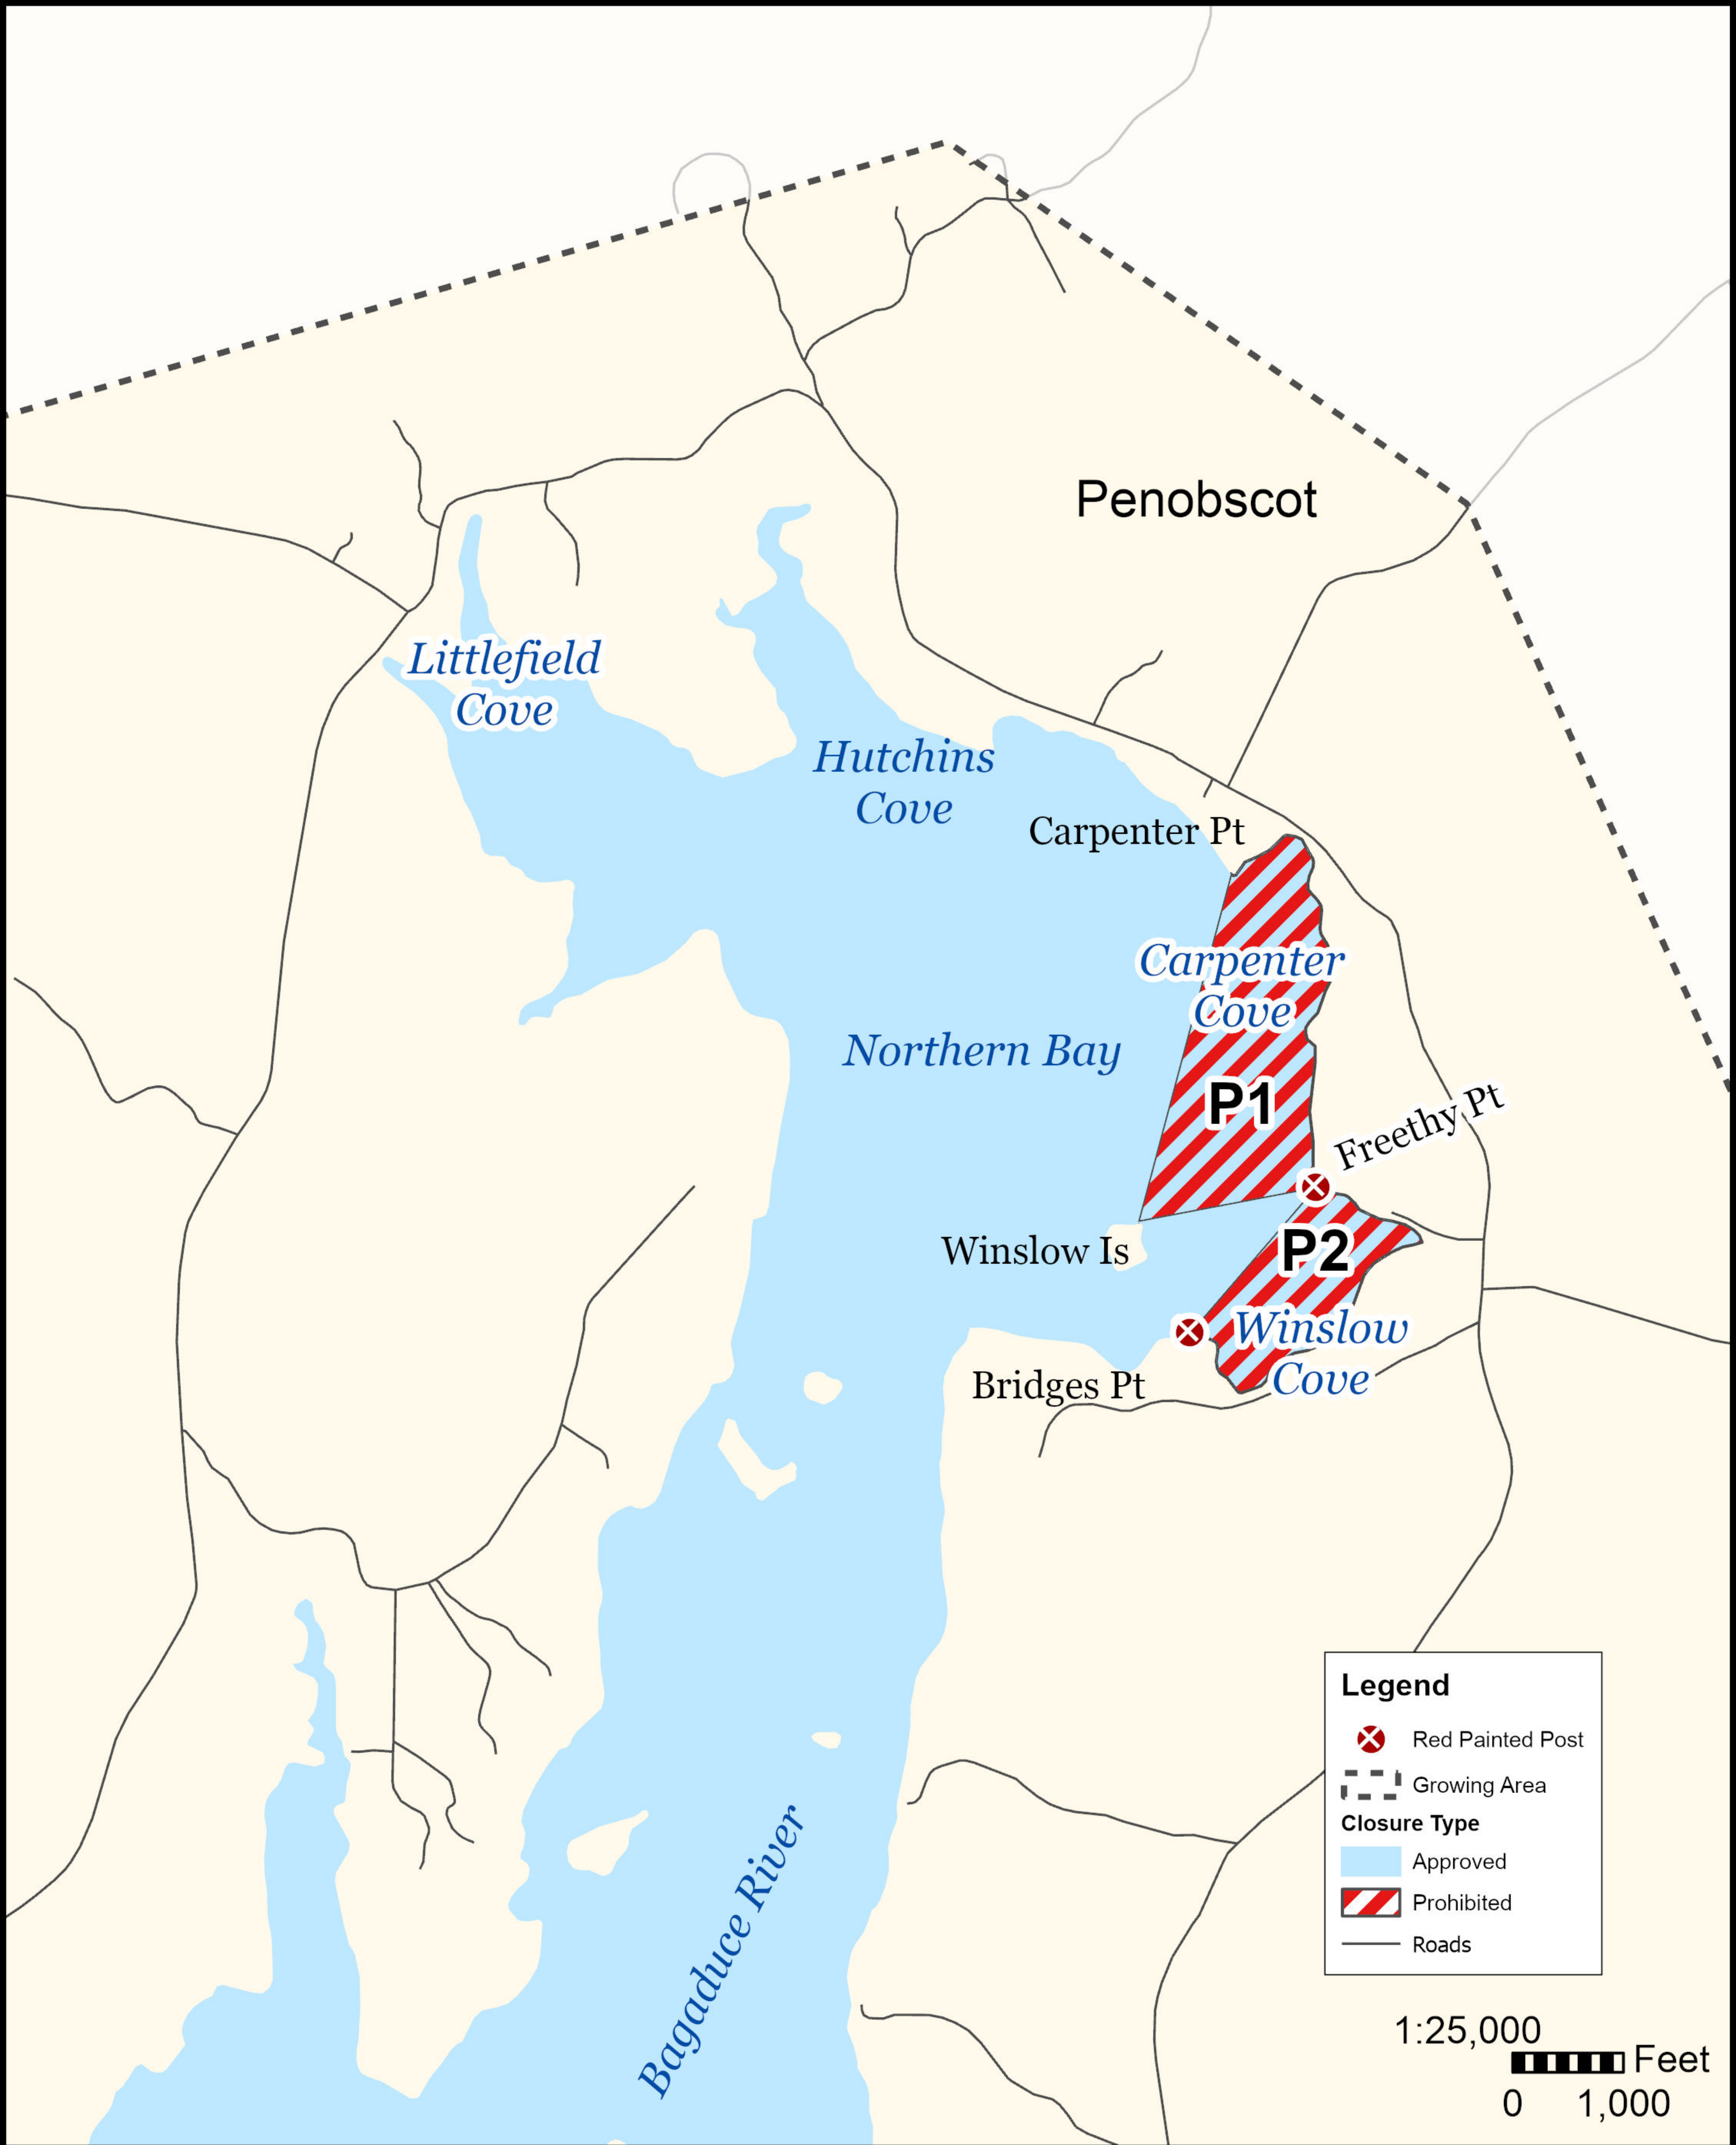

Maine Department of Marine Resources

Growing Area EA, Insets A - D

Castine, Harborside, Penobscot, Brooksville

July 7, 2022

Legend

- Growing Area (dashed line)
- Closure Type**
- Approved (light blue)
- Prohibited (red and white diagonal stripes)
- Restricted (black and white horizontal stripes)
- Conditionally Approved (blue and white vertical stripes)

1:72,000
0 1 Miles

This map is provided as a courtesy. Read the provided legal notice for closure details. Closures are not shown outside of the designated growing area. Maritime navigational aids are for reference only and are not suitable for maritime navigation.

Maine Department of Marine Resources

Growing Area EA, Inset A

Penobscot

July 7, 2022

Legend

- Red Painted Post
- Growing Area
- Closure Type**
- Approved
- Prohibited
- Roads

1:25,000
 Feet
0 1,000

This map is provided as a courtesy. Read the provided legal notice for closure details. Closures are not shown outside of the designated growing area. Maritime navigational aids are for reference only and are not suitable for maritime navigation.

Maine Department of Marine Resources

Growing Area EA, Inset B

July 7, 2022

This map is provided as a courtesy. Read the provided legal notice for closure details. Closures are not shown outside of the designated growing area. Maritime navigational aids are for reference only and are not suitable for maritime navigation.