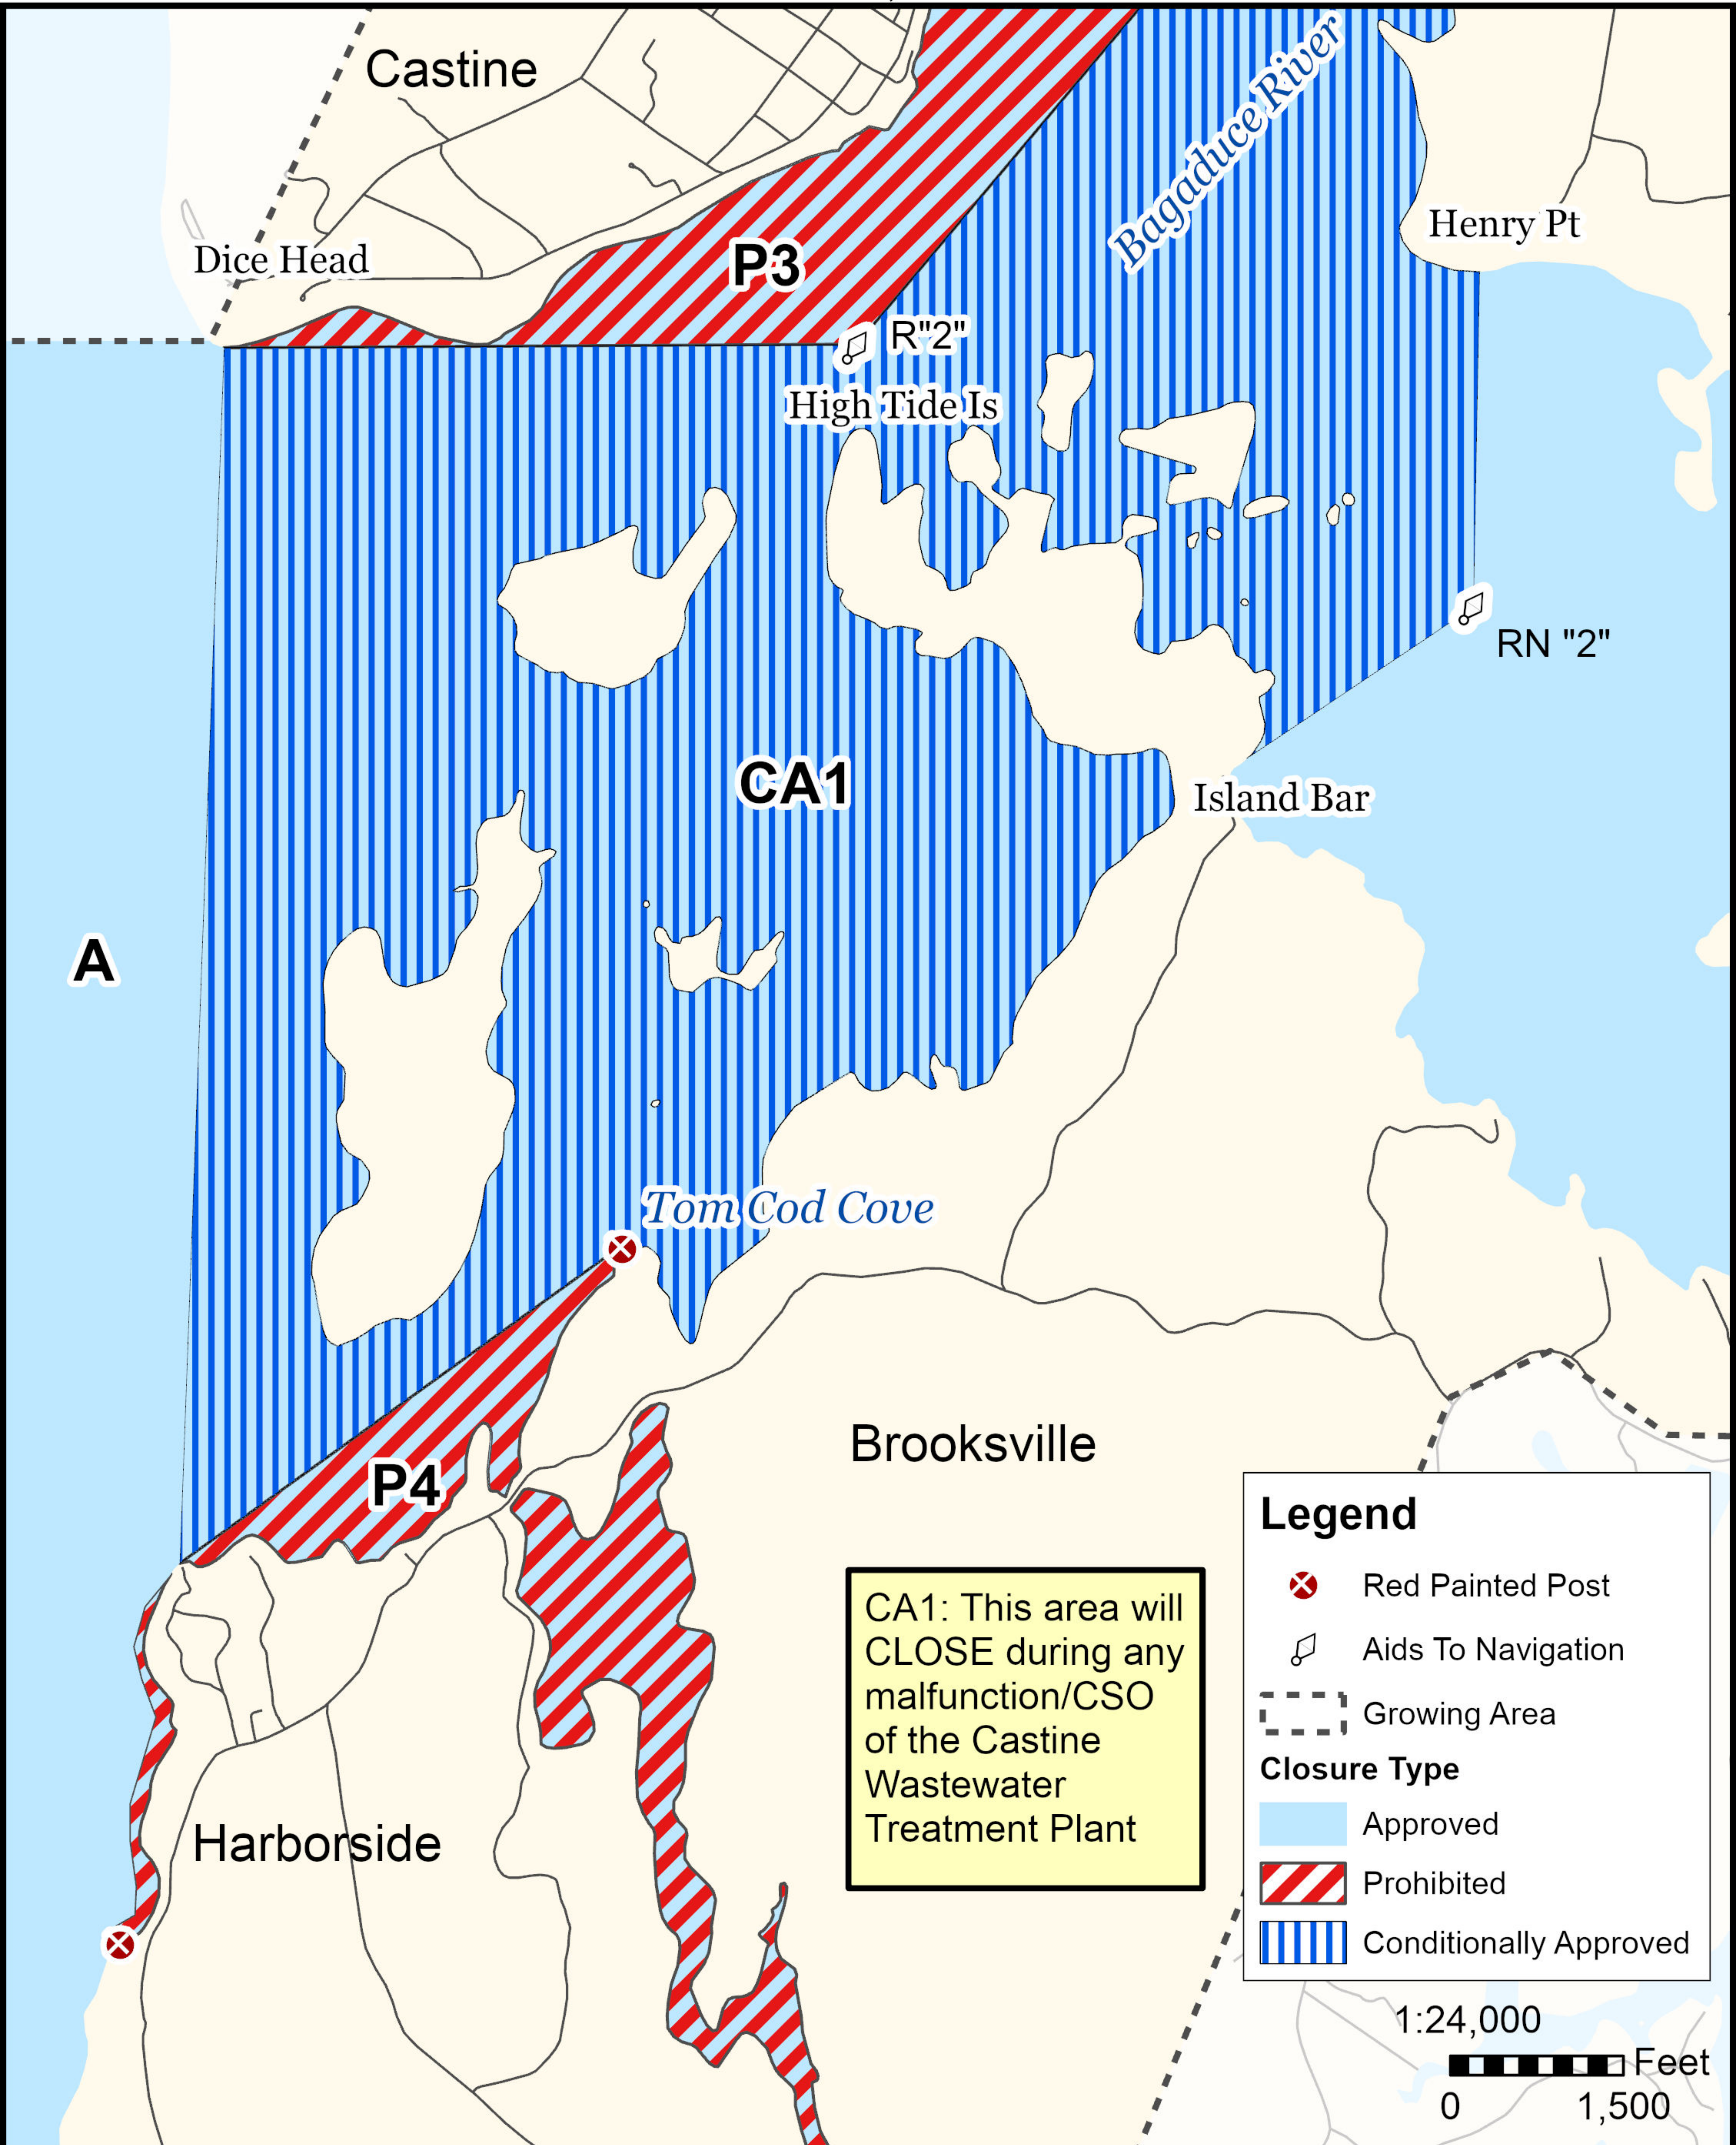

1:72,000
0 1 Miles

This map is provided as a courtesy. Read the provided legal notice for closure details. Closures are not shown outside of the designated growing area. Maritime navigational aids are for reference only and are not suitable for maritime navigation.

Maine Department of Marine Resources

Growing Area EA, Inset A

Penobscot

July 7, 2022

Legend

- Red Painted Post
- Growing Area
- Closure Type**
- Approved
- Prohibited
- Roads

1:25,000
 Feet
0 1,000

This map is provided as a courtesy. Read the provided legal notice for closure details. Closures are not shown outside of the designated growing area. Maritime navigational aids are for reference only and are not suitable for maritime navigation.

Restricted

1:22,000

Feet

0 1,000

This map is provided as a courtesy. Read the provided legal notice for closure details. Closures are not shown outside of the designated growing area. Maritime navigational aids are for reference only and are not suitable for maritime navigation.

Maine Department of Marine Resources

Growing Area EA, Inset D

Harborside, Castine

July 7, 2022

This map is provided as a courtesy. Read the provided legal notice for closure details. Closures are not shown outside of the designated growing area. Maritime navigational aids are for reference only and are not suitable for maritime navigation.