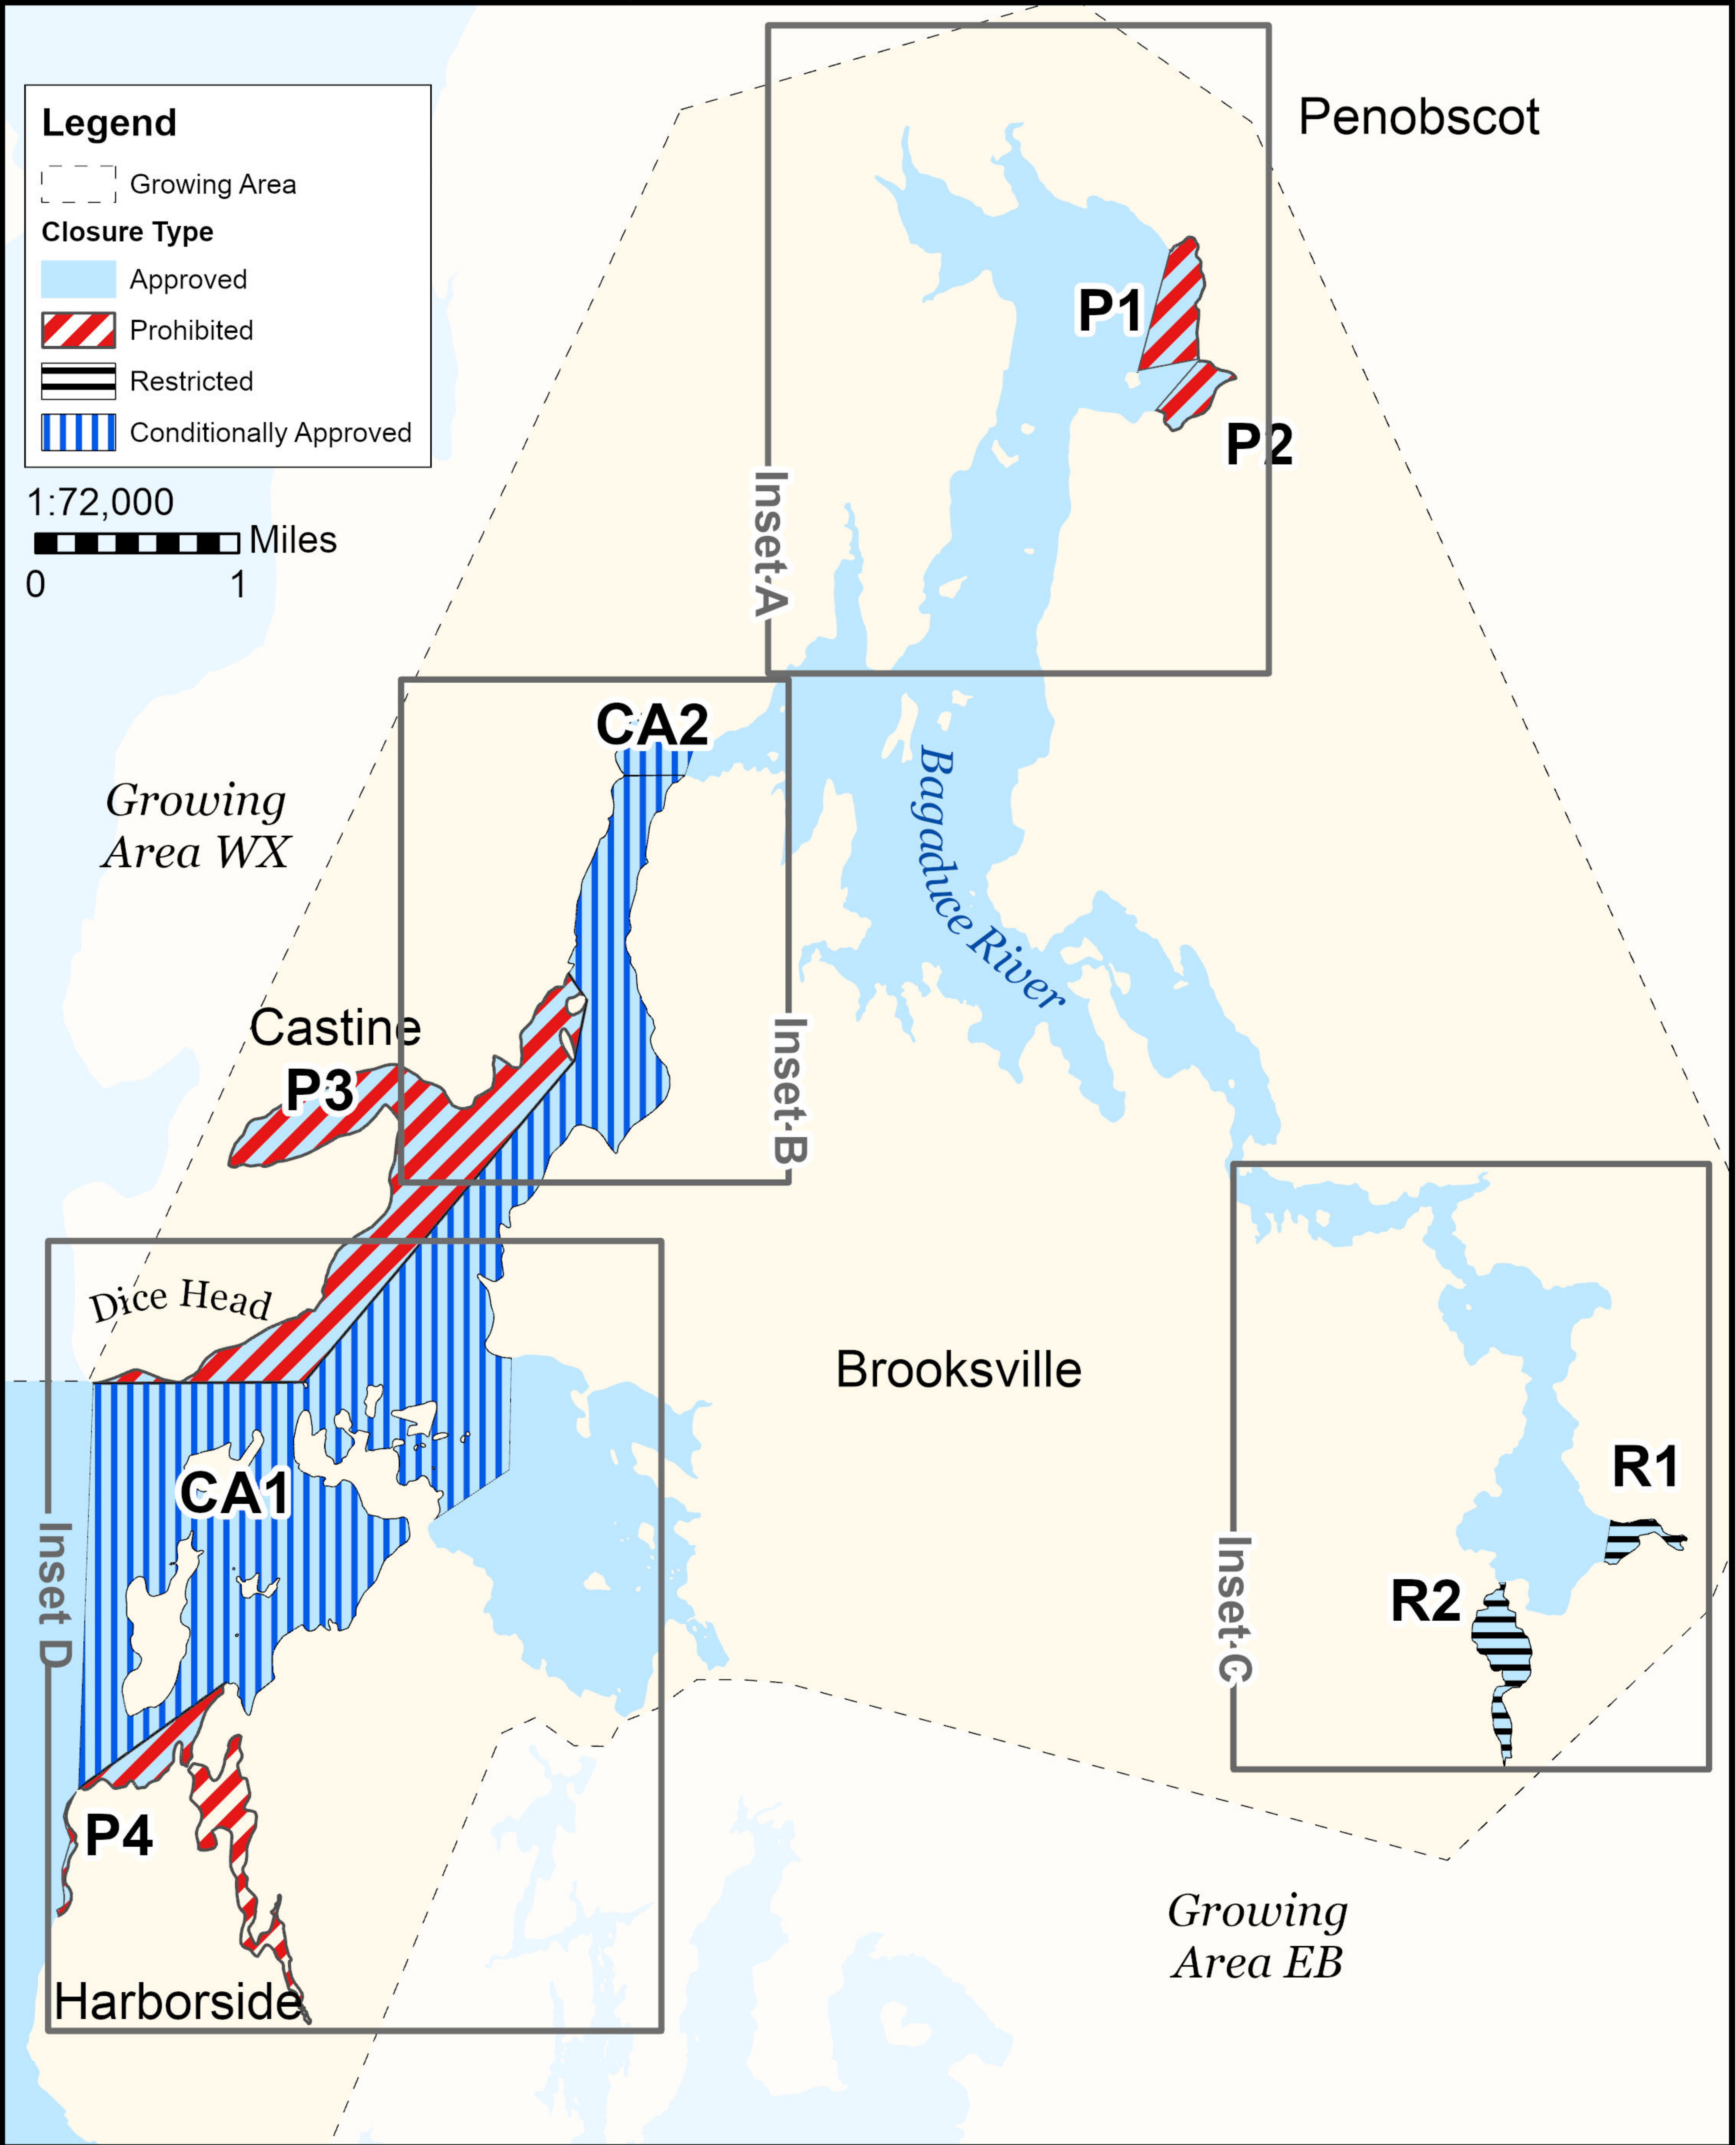

Maine Department of Marine Resources

Growing Area EA, Insets A - D

Castine, Harborside, Penobscot, Brooksville

July 7, 2022

Legend

- Growing Area (dashed line)
- Closure Type**
- Approved (light blue)
- Prohibited (red and white diagonal stripes)
- Restricted (black and white horizontal stripes)
- Conditionally Approved (blue and white vertical stripes)

1:72,000
0 1 Miles

This map is provided as a courtesy. Read the provided legal notice for closure details. Closures are not shown outside of the designated growing area. Maritime navigational aids are for reference only and are not suitable for maritime navigation.

Maine Department of Marine Resources

Growing Area EA, Inset A

Penobscot

July 7, 2022

Legend

- Red Painted Post
- Growing Area
- Closure Type**
- Approved
- Prohibited
- Roads

1:25,000
 Feet
0 1,000

This map is provided as a courtesy. Read the provided legal notice for closure details. Closures are not shown outside of the designated growing area. Maritime navigational aids are for reference only and are not suitable for maritime navigation.

Maine Department of Marine Resources

Growing Area EA, Inset B

July 7, 2022

This map is provided as a courtesy. Read the provided legal notice for closure details. Closures are not shown outside of the designated growing area. Maritime navigational aids are for reference only and are not suitable for maritime navigation.