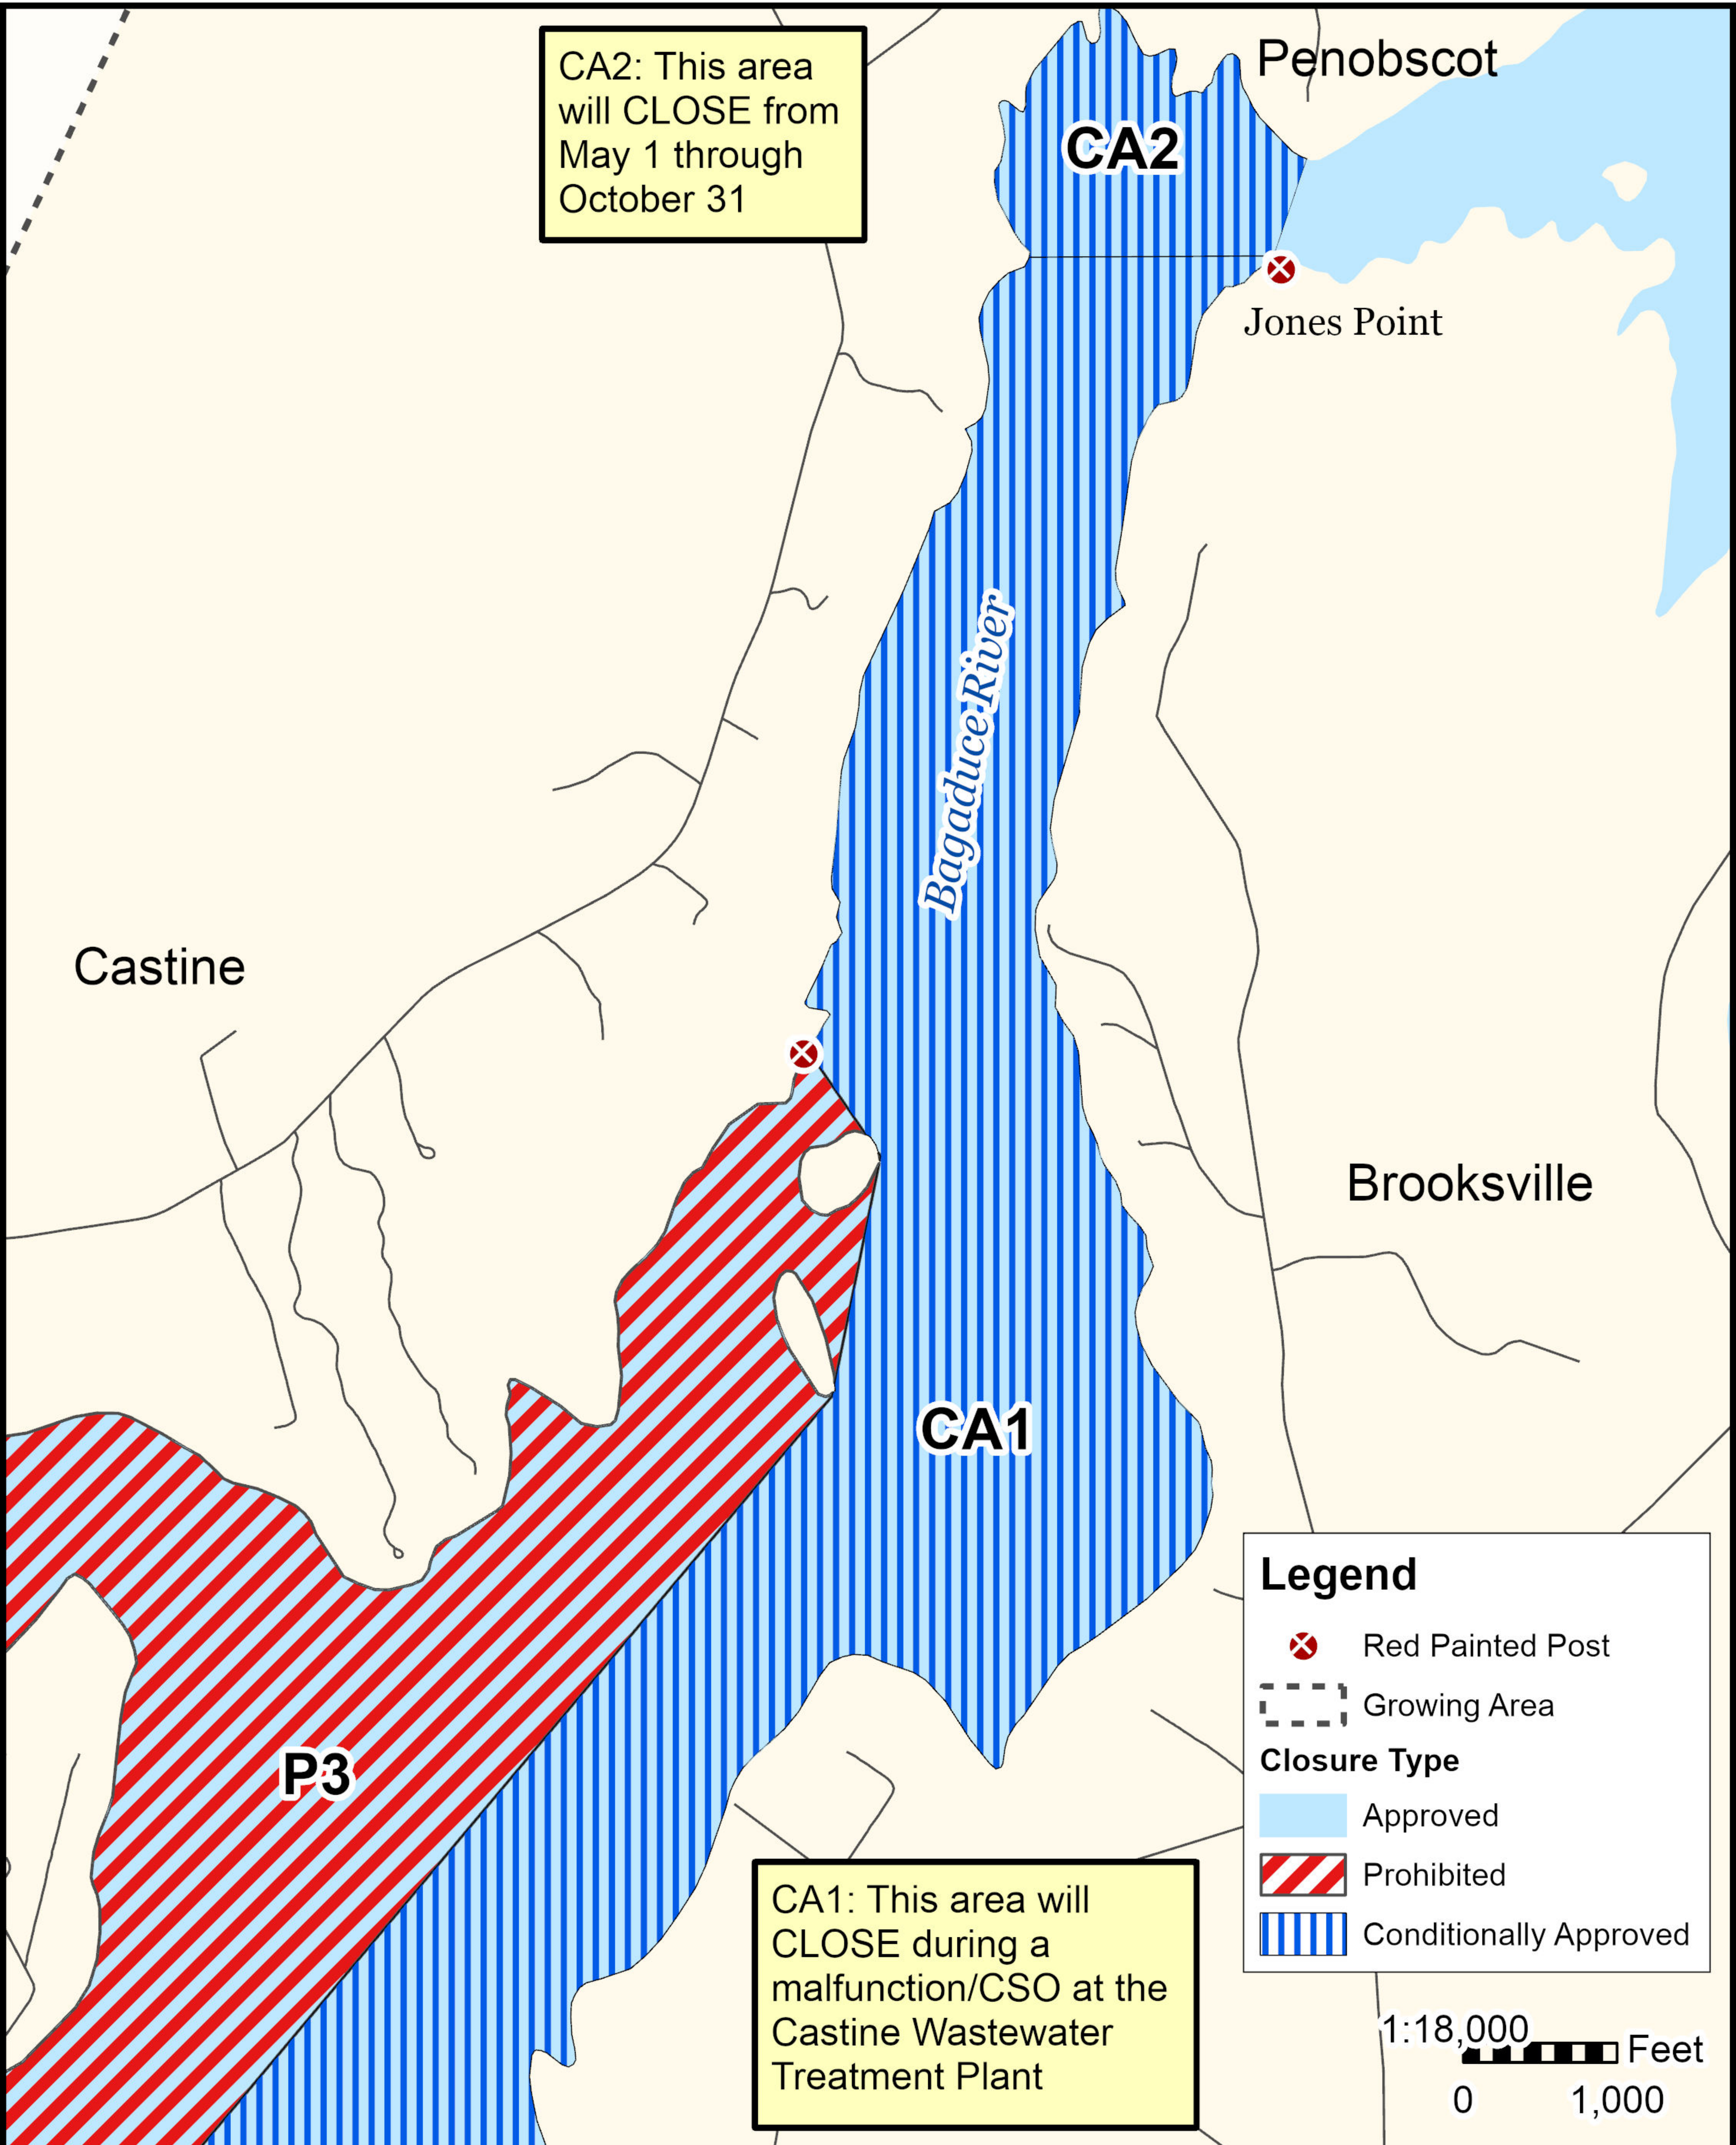

Maine Department of Marine Resources

Growing Area EA, Insets A - D

Castine, Harborside, Penobscot, Brooksville

July 7, 2022

Legend

- Growing Area (dashed line)
- Closure Type**
- Approved (light blue)
- Prohibited (red and white diagonal stripes)
- Restricted (black and white horizontal stripes)
- Conditionally Approved (blue and white vertical stripes)

1:72,000
0 1 Miles

This map is provided as a courtesy. Read the provided legal notice for closure details. Closures are not shown outside of the designated growing area. Maritime navigational aids are for reference only and are not suitable for maritime navigation.

Maine Department of Marine Resources

Growing Area EA, Inset A

Penobscot

July 7, 2022

Legend

- Red Painted Post
- Growing Area
- Closure Type**
- Approved
- Prohibited
- Roads

1:25,000
 Feet
0 1,000

This map is provided as a courtesy. Read the provided legal notice for closure details. Closures are not shown outside of the designated growing area. Maritime navigational aids are for reference only and are not suitable for maritime navigation.

Maine Department of Marine Resources

Growing Area EA, Inset B

July 7, 2022

This map is provided as a courtesy. Read the provided legal notice for closure details. Closures are not shown outside of the designated growing area. Maritime navigational aids are for reference only and are not suitable for maritime navigation.