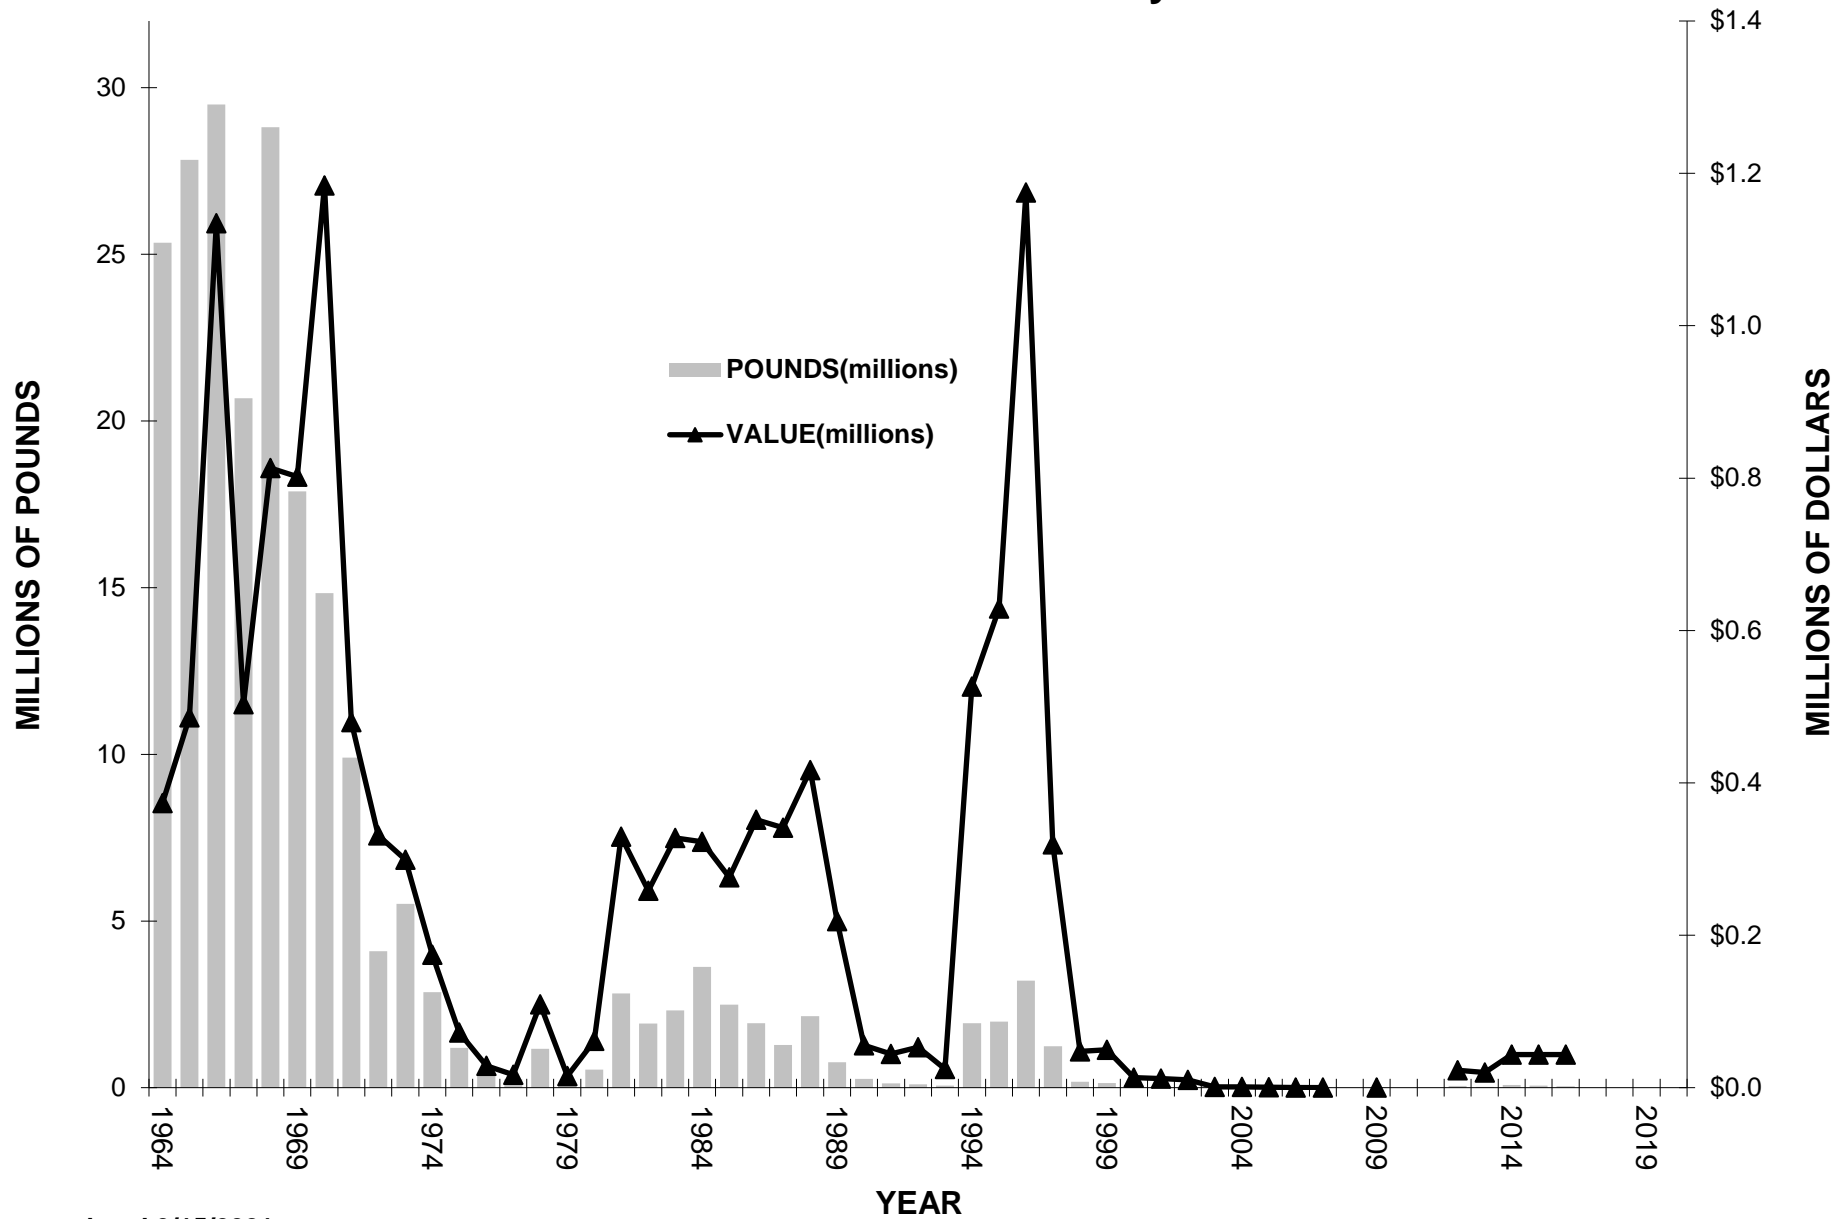

STATE OF MAINE SILVER HAKE (WHITING) LANDINGS *2020 Data Preliminary*

Last updated 3/15/2021