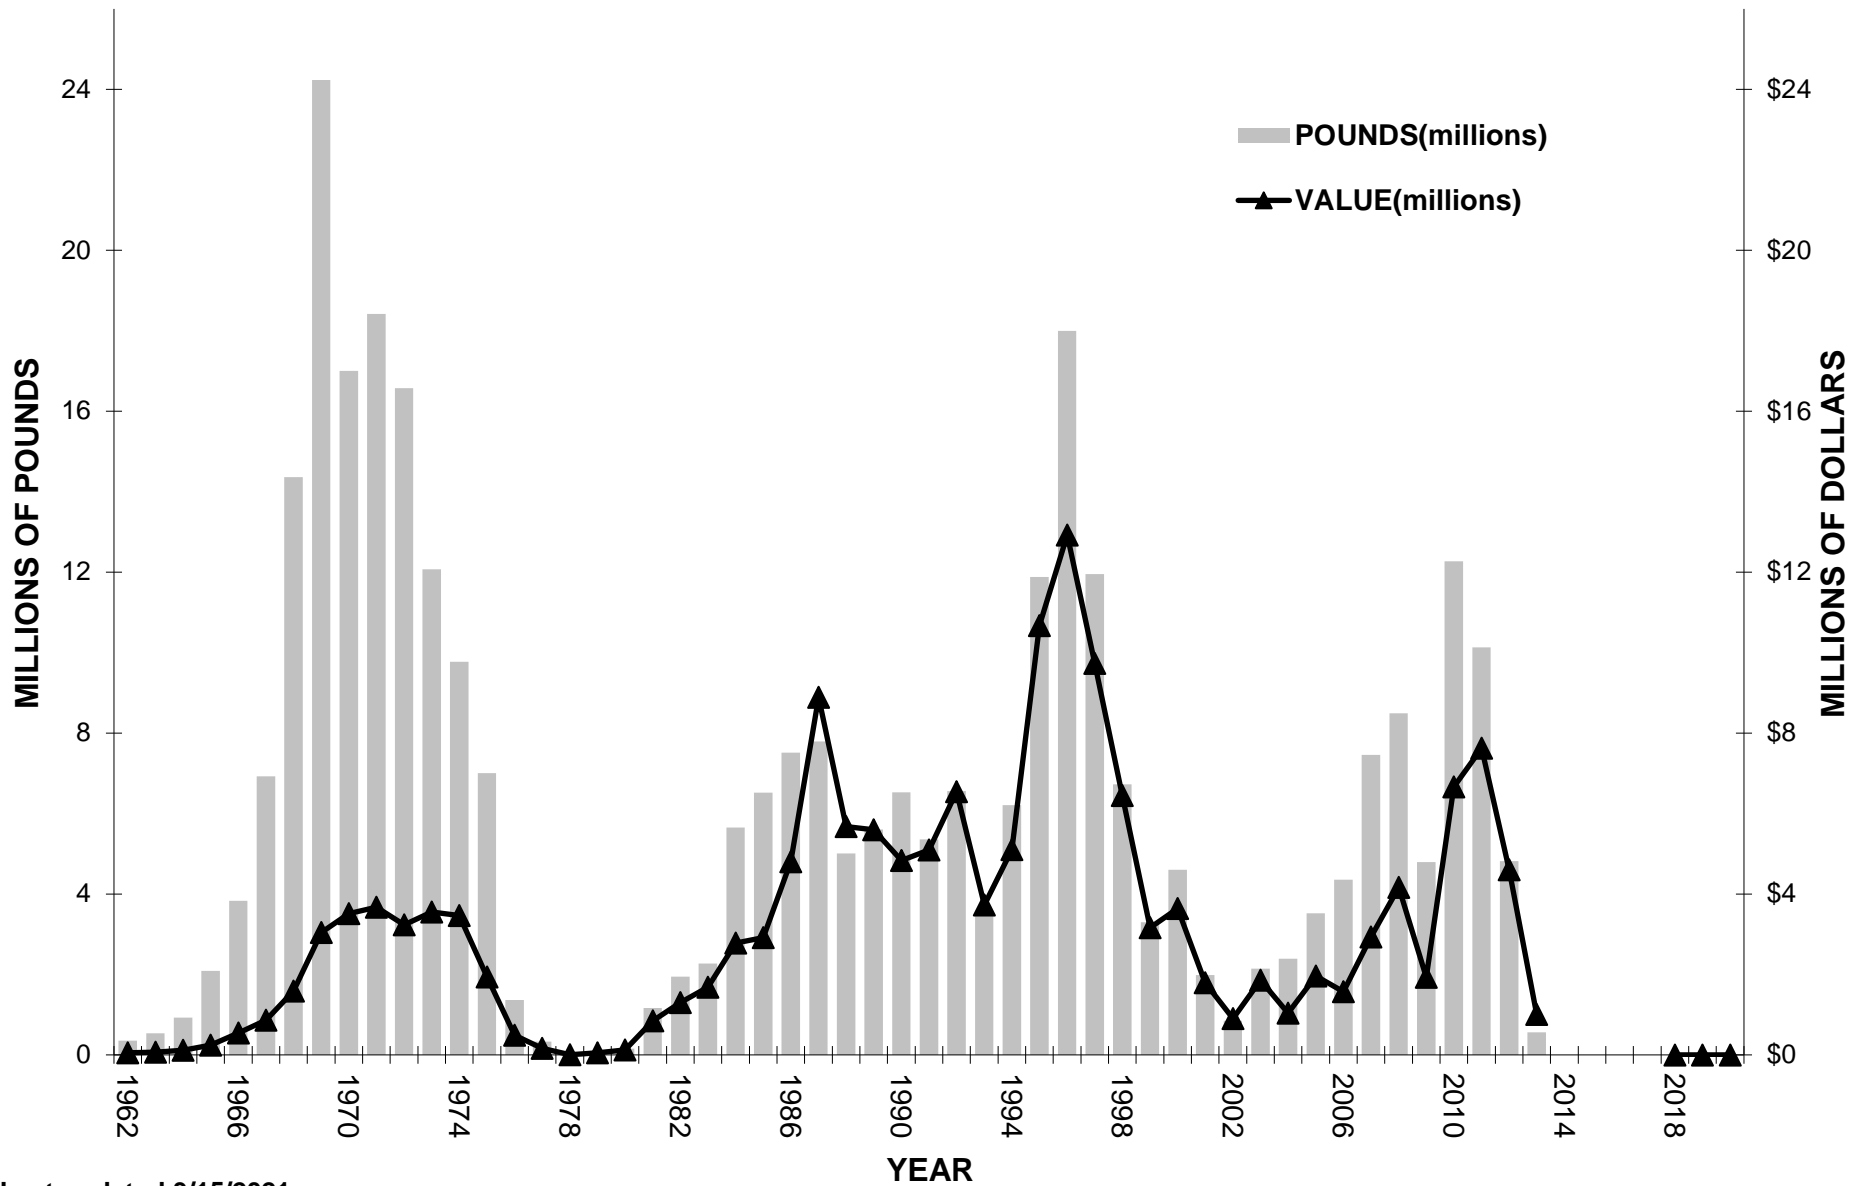

STATE OF MAINE NORTHERN SHRIMP LANDINGS

2020 Data Preliminary

Last updated 3/15/2021