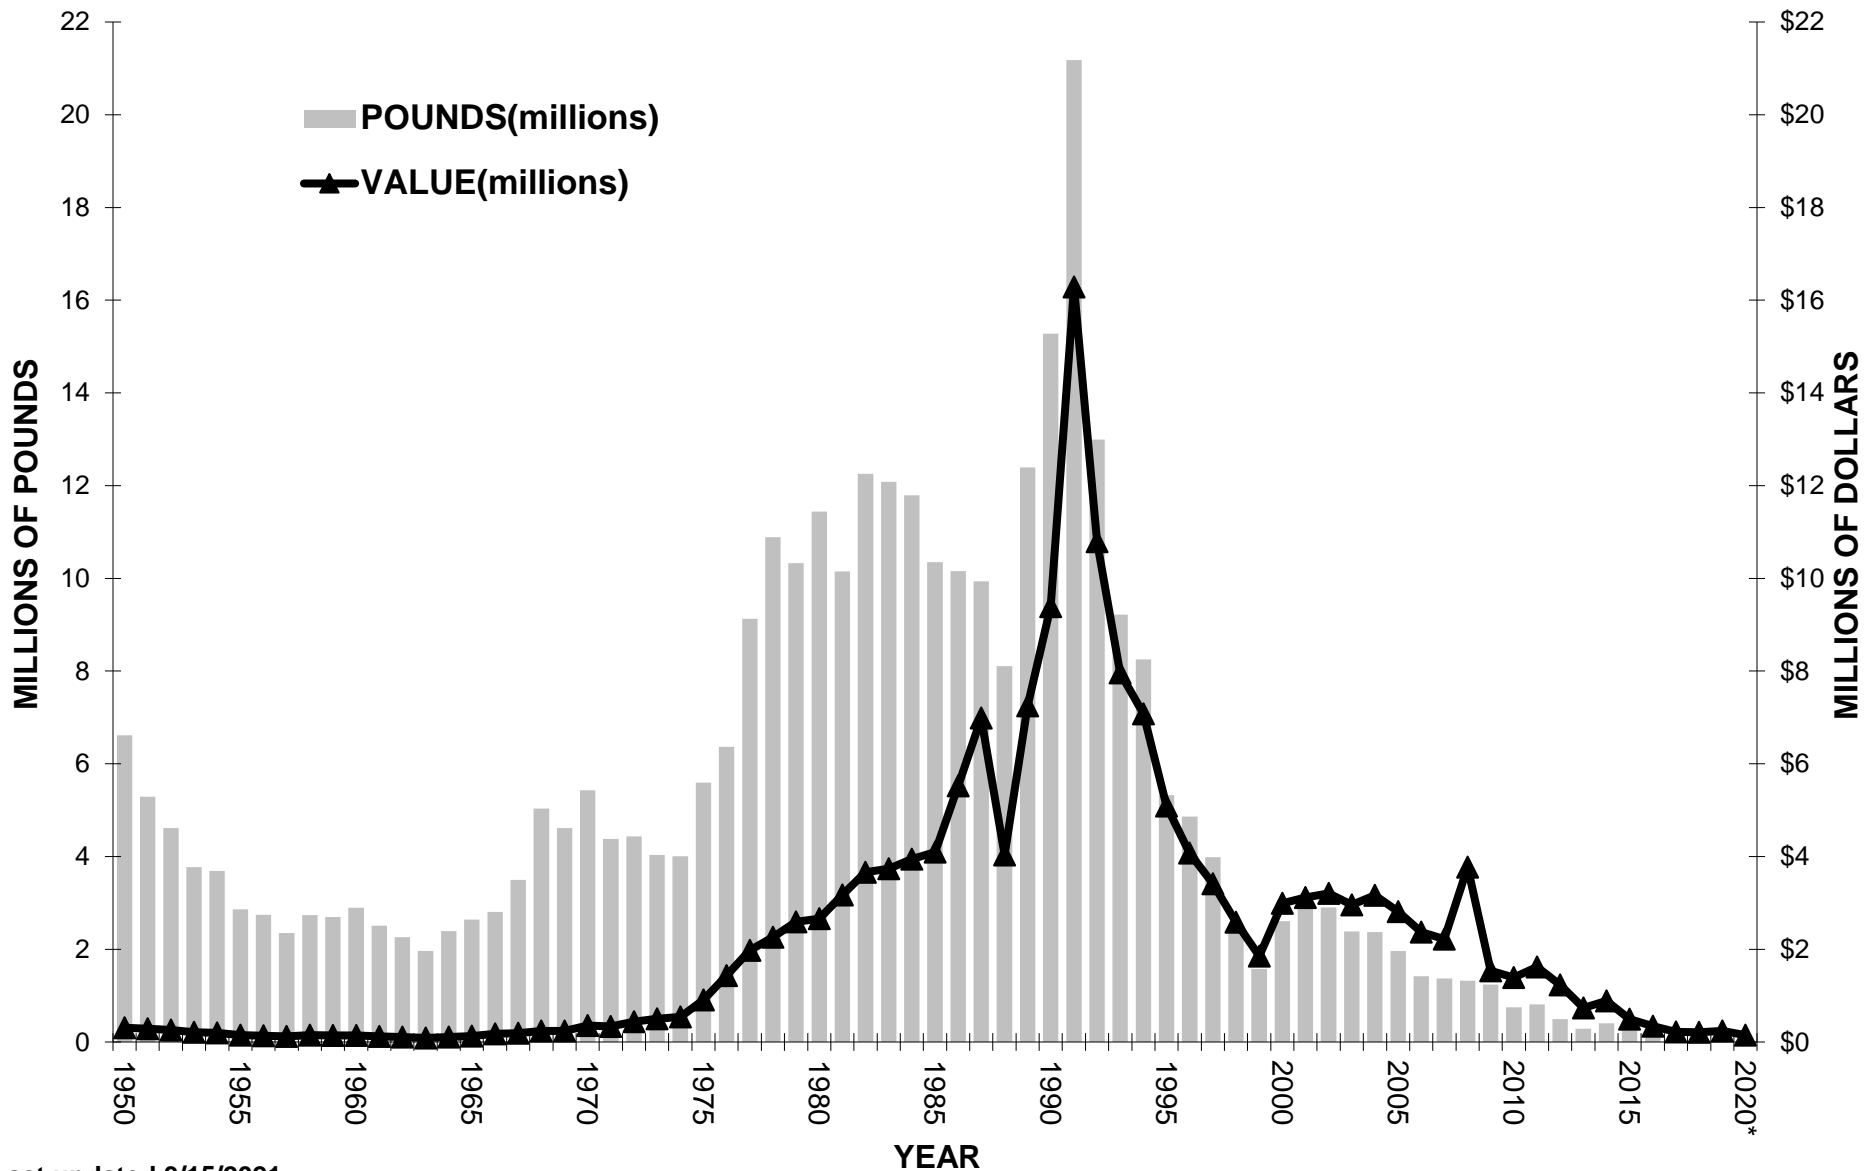

STATE OF MAINE ATLANTIC COD LANDINGS *2020 Data Preliminary*

Last updated 3/15/2021