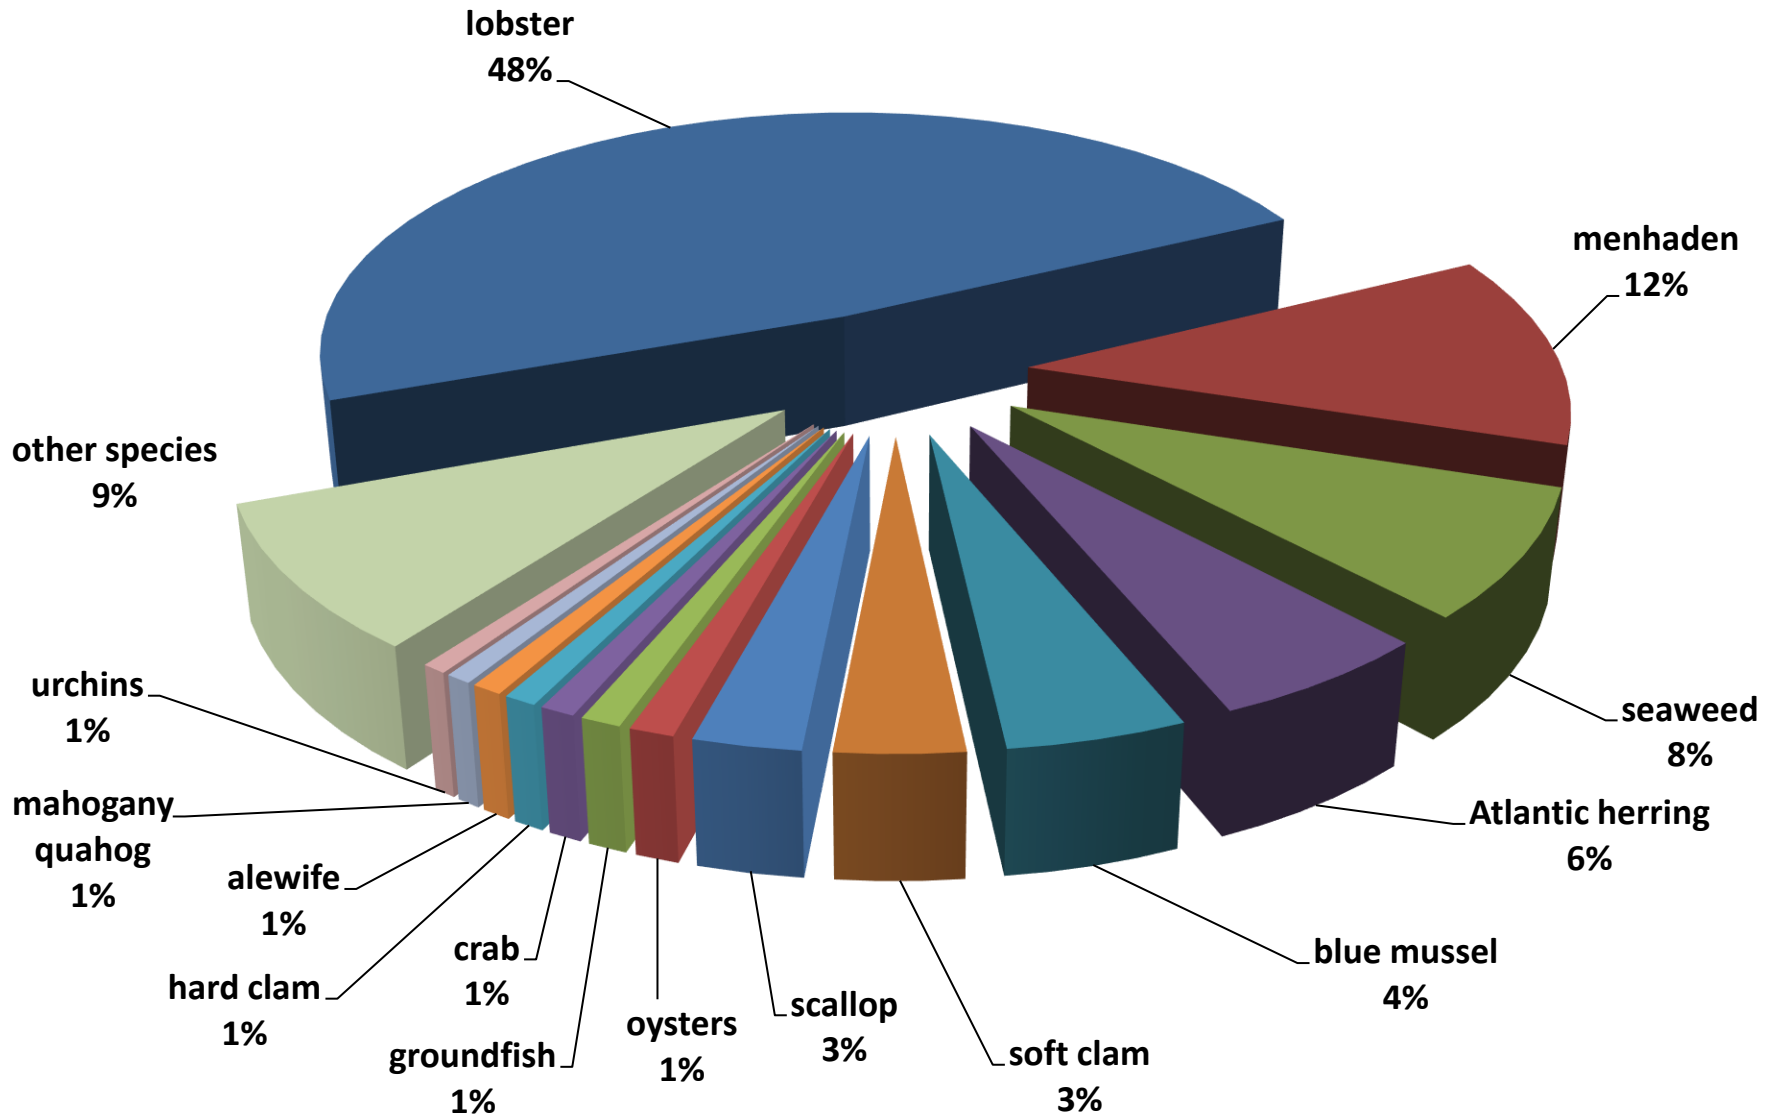

Preliminary 2020 Commercial Maine Landings By Live Pounds

Total: 200,167,276 as of 3/15/2021

*Other species include confidential species and other species that make up less than 1% of total catch.