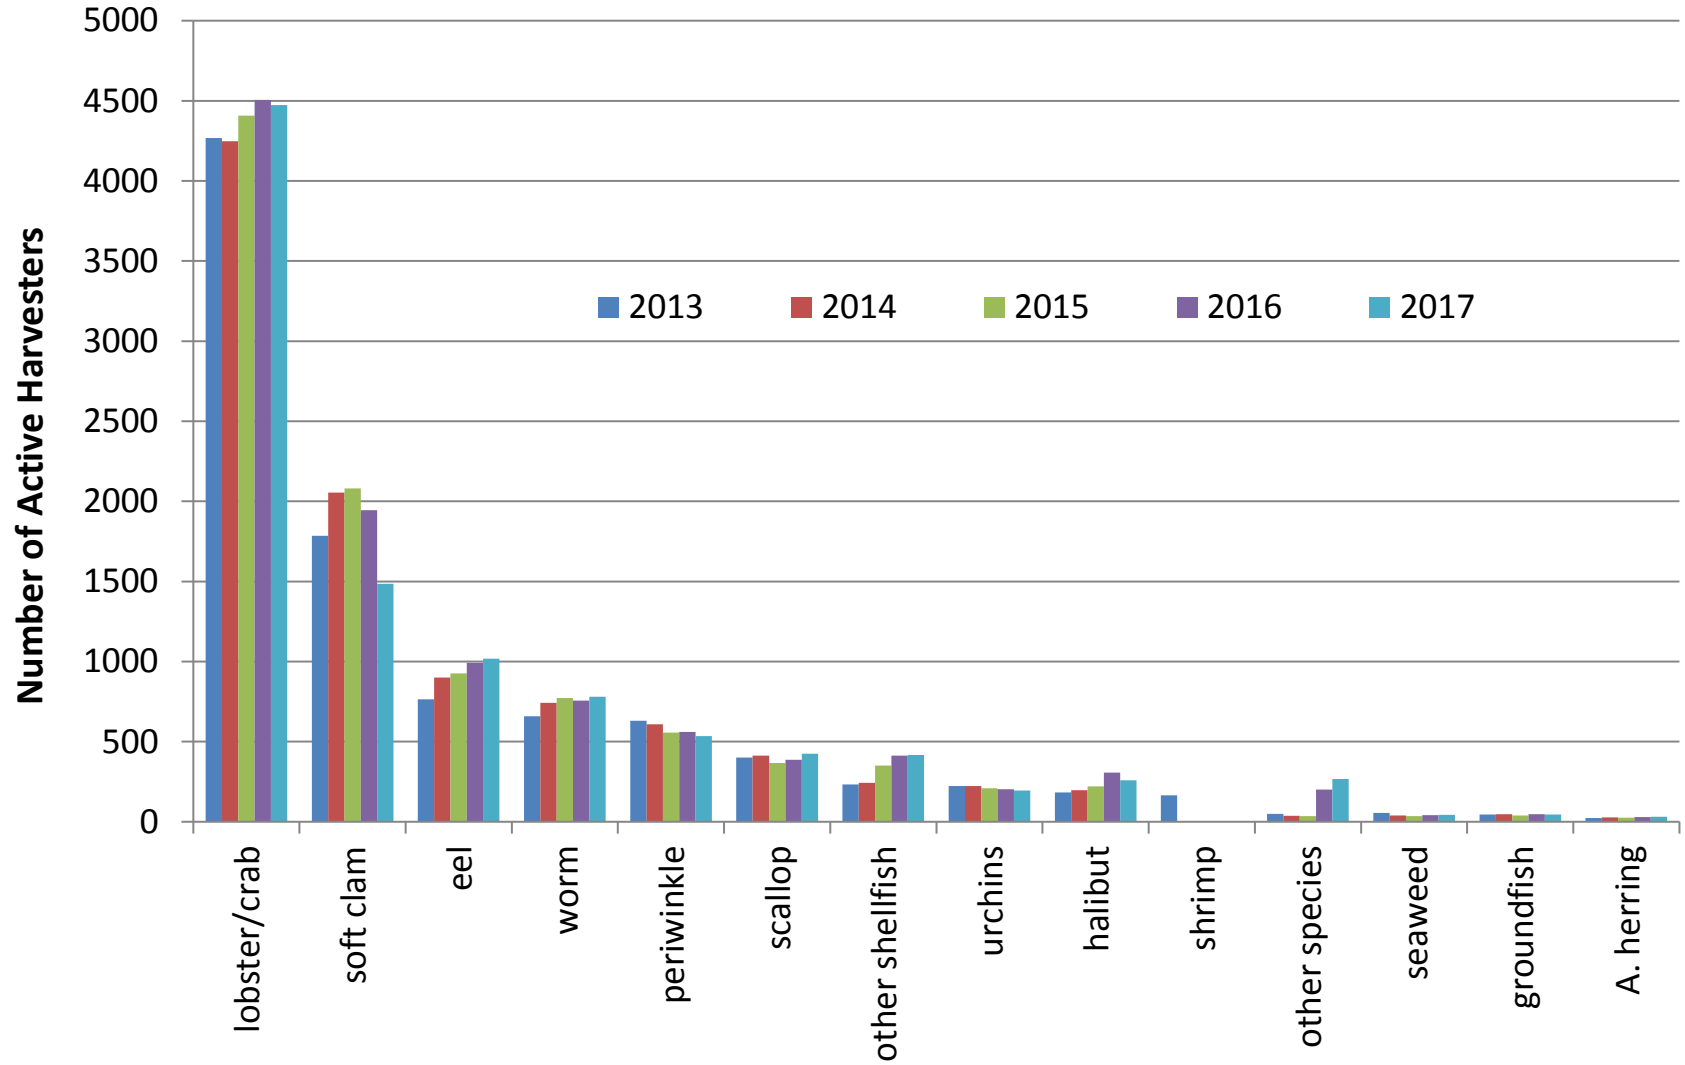

2013 - 2017 Number of Active Commercial Harvesters in Maine

updated 2/12/18
 2017 data are preliminary