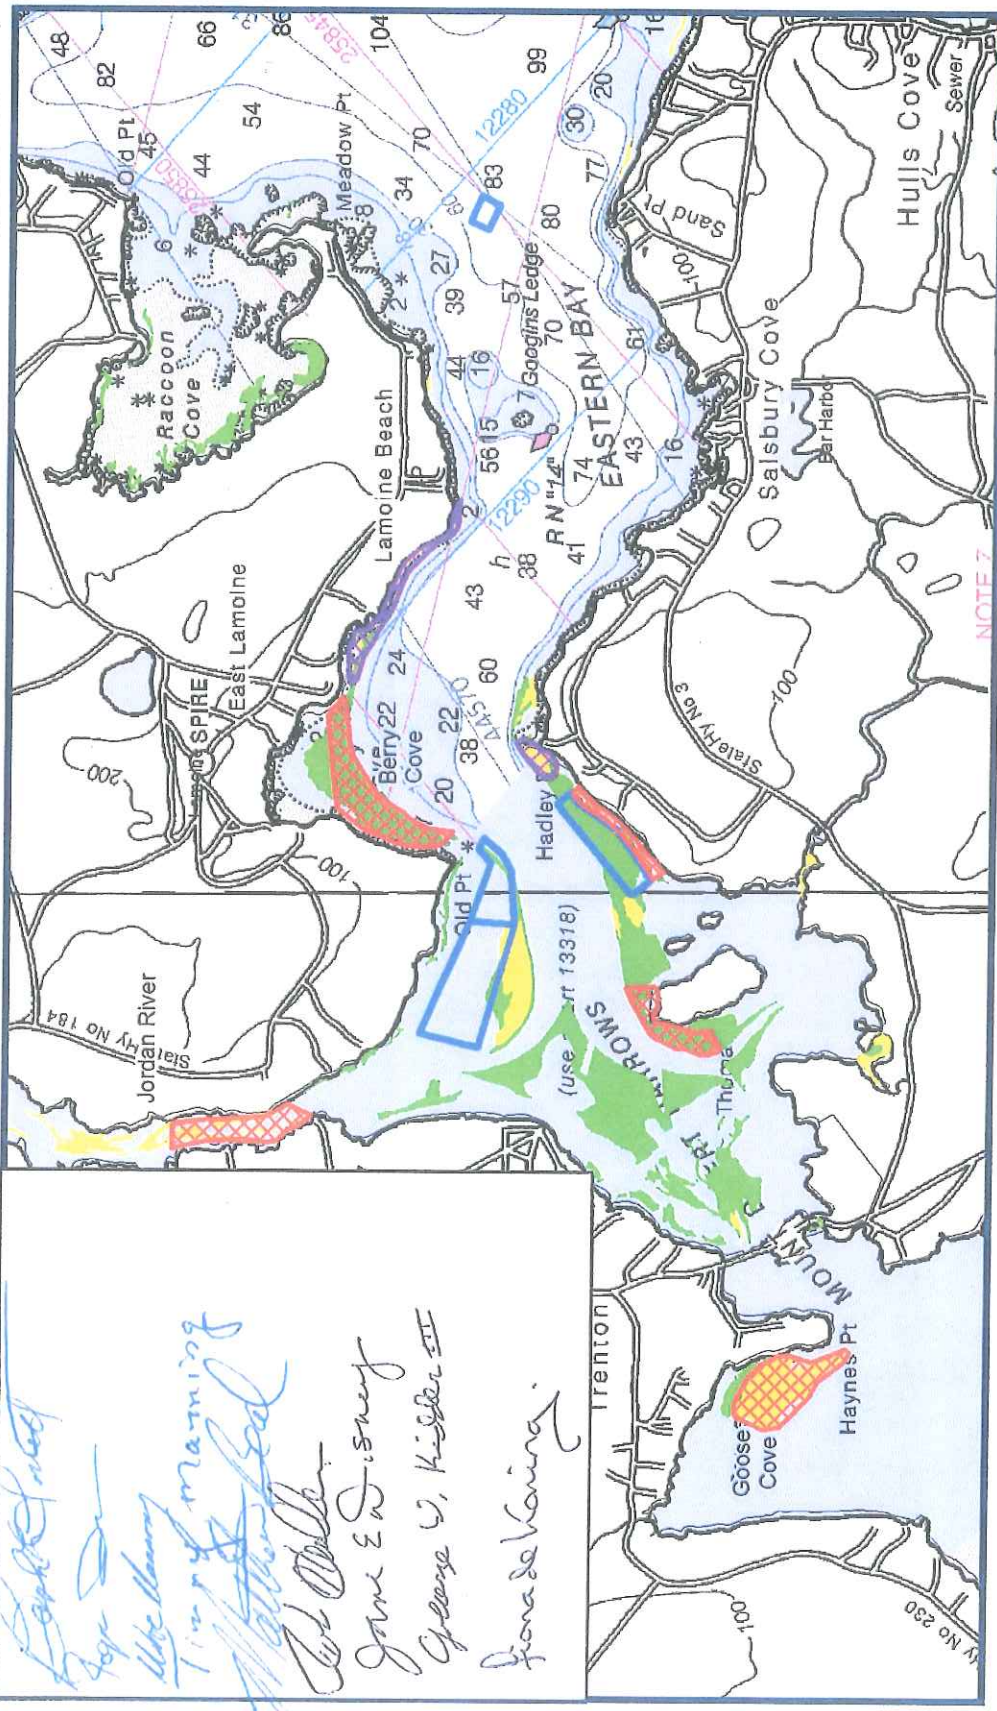

EXHIBIT
mills
Earlygrass MHP

Proposed Upper Frenchman Bay Eelgrass Restoration

Copy of map
Copy of map
We have
1 map of mapping
Matthew Head
John Walker
Jane E. Disney
Grease W. Kisser III
Fiona de Koning

- Legend**
- Proposed Restoration 2013
 - Donor Sites
 - Frenchman Bay Farms
 - Eelgrass 2008
 - Eelgrass 1986

Data Sources: ME Office of GIS,
 Seth Barker, DMR 2008 aerial photo
 Jane Disney, MDIBL 2011 Eelgrass Restoration Polygon
 January 31, 2013

0 2,500 5,000 10,000
 Feet