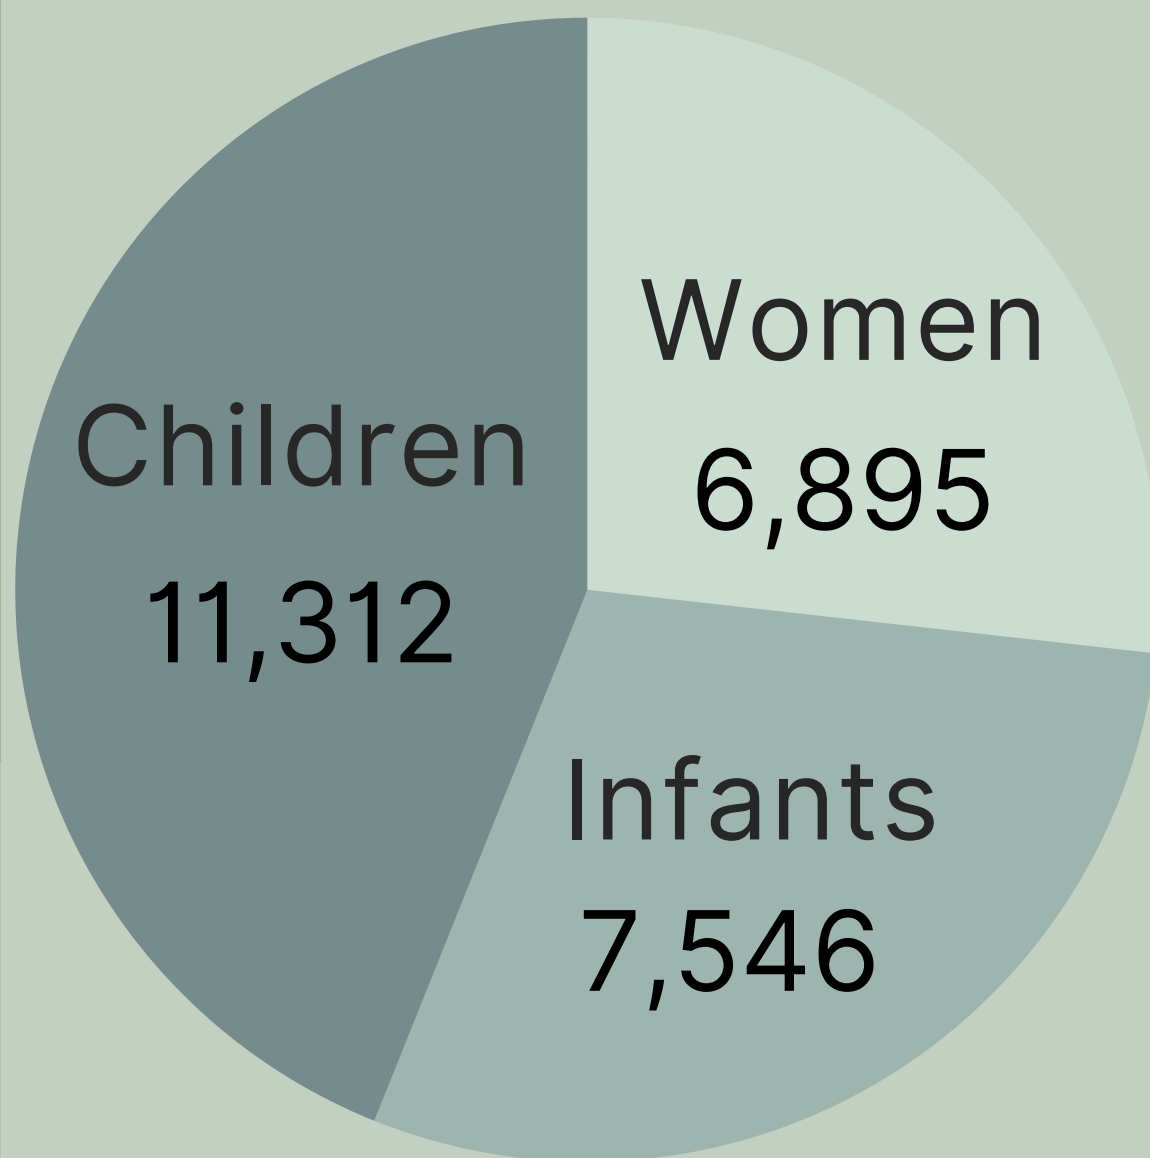

Do good things and feed the babies

WIC served **25,753** Maine residents, 63% of eligible people

WIC Participation

WIC Shopping Options

200 eWIC stores

112 eWIC Certified Farmers

17,000

average number of Maine residents served each month

Breastfeeding & Chestfeeding

78%

of WIC parents initiate breast/chestfeeding.

41%

of WIC parents breast/chestfed for the first three months of their child's life.

51%

of those parents nursed beyond 6 months!

Where is WIC?

maine.gov/WIC

\$48,720

spent on fruits and vegetables with Maine farmers

\$7,508,230

spent in extra fruit and vegetable benefits

Maine WIC Staff

6 IBCLCs