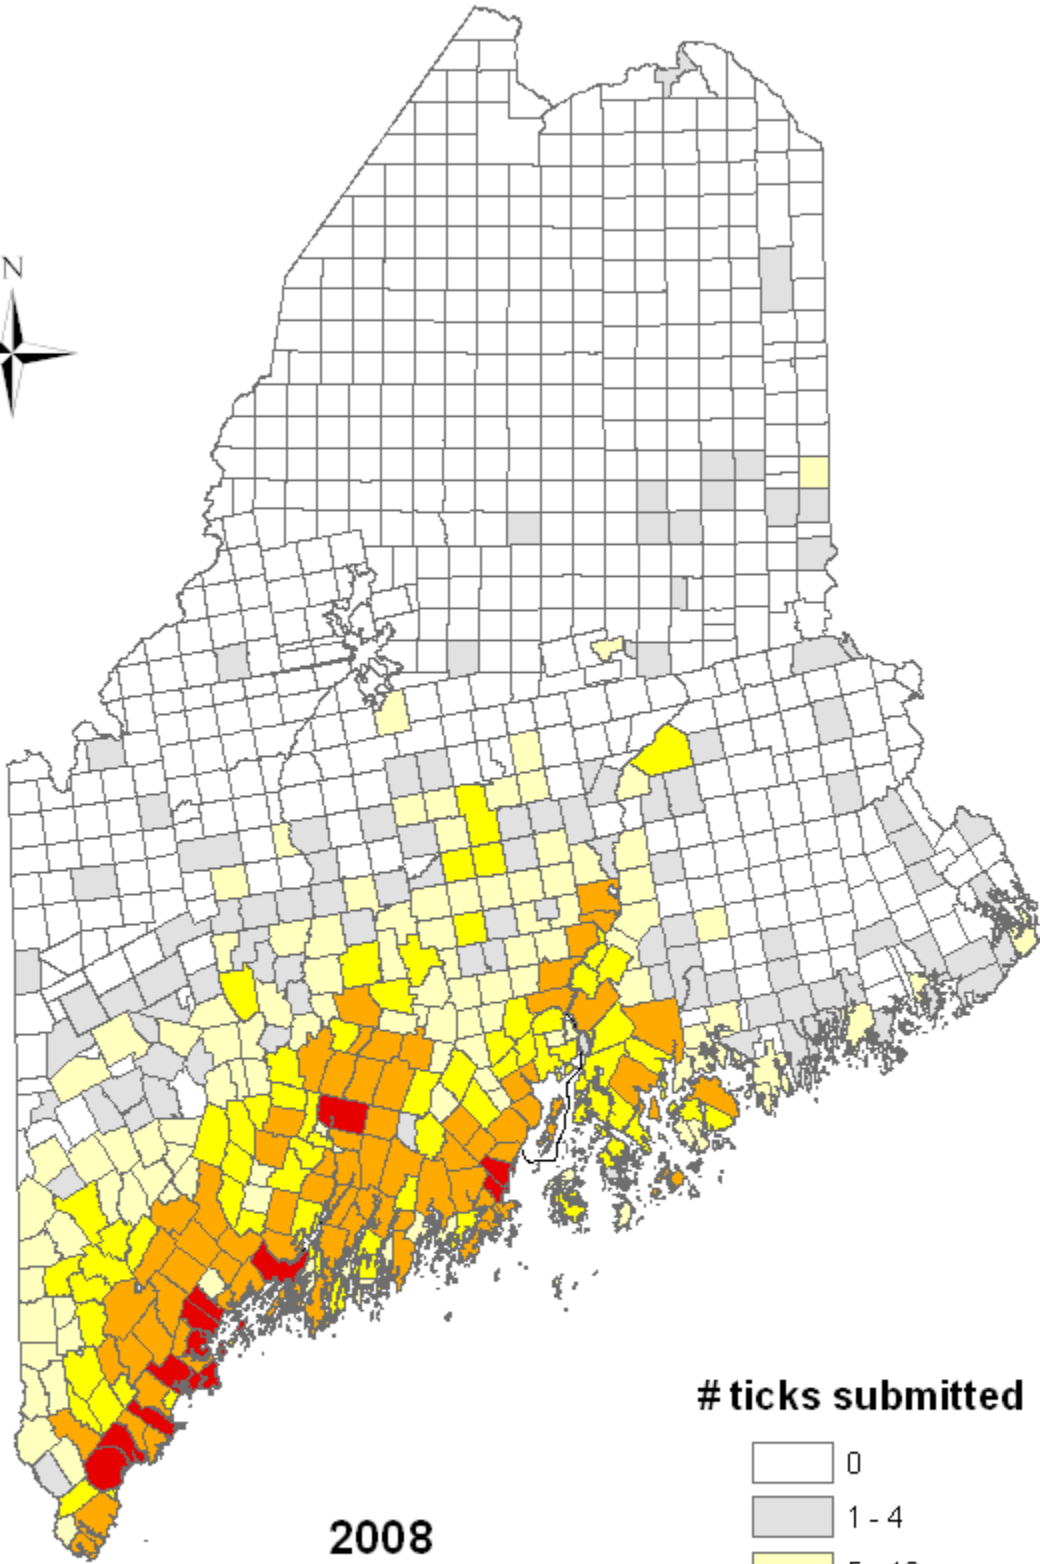

Maine Medical Center Research Institute
Vector-borne Disease Laboratory
Deer Tick Submissions 1989 - 2008

2008

ticks submitted