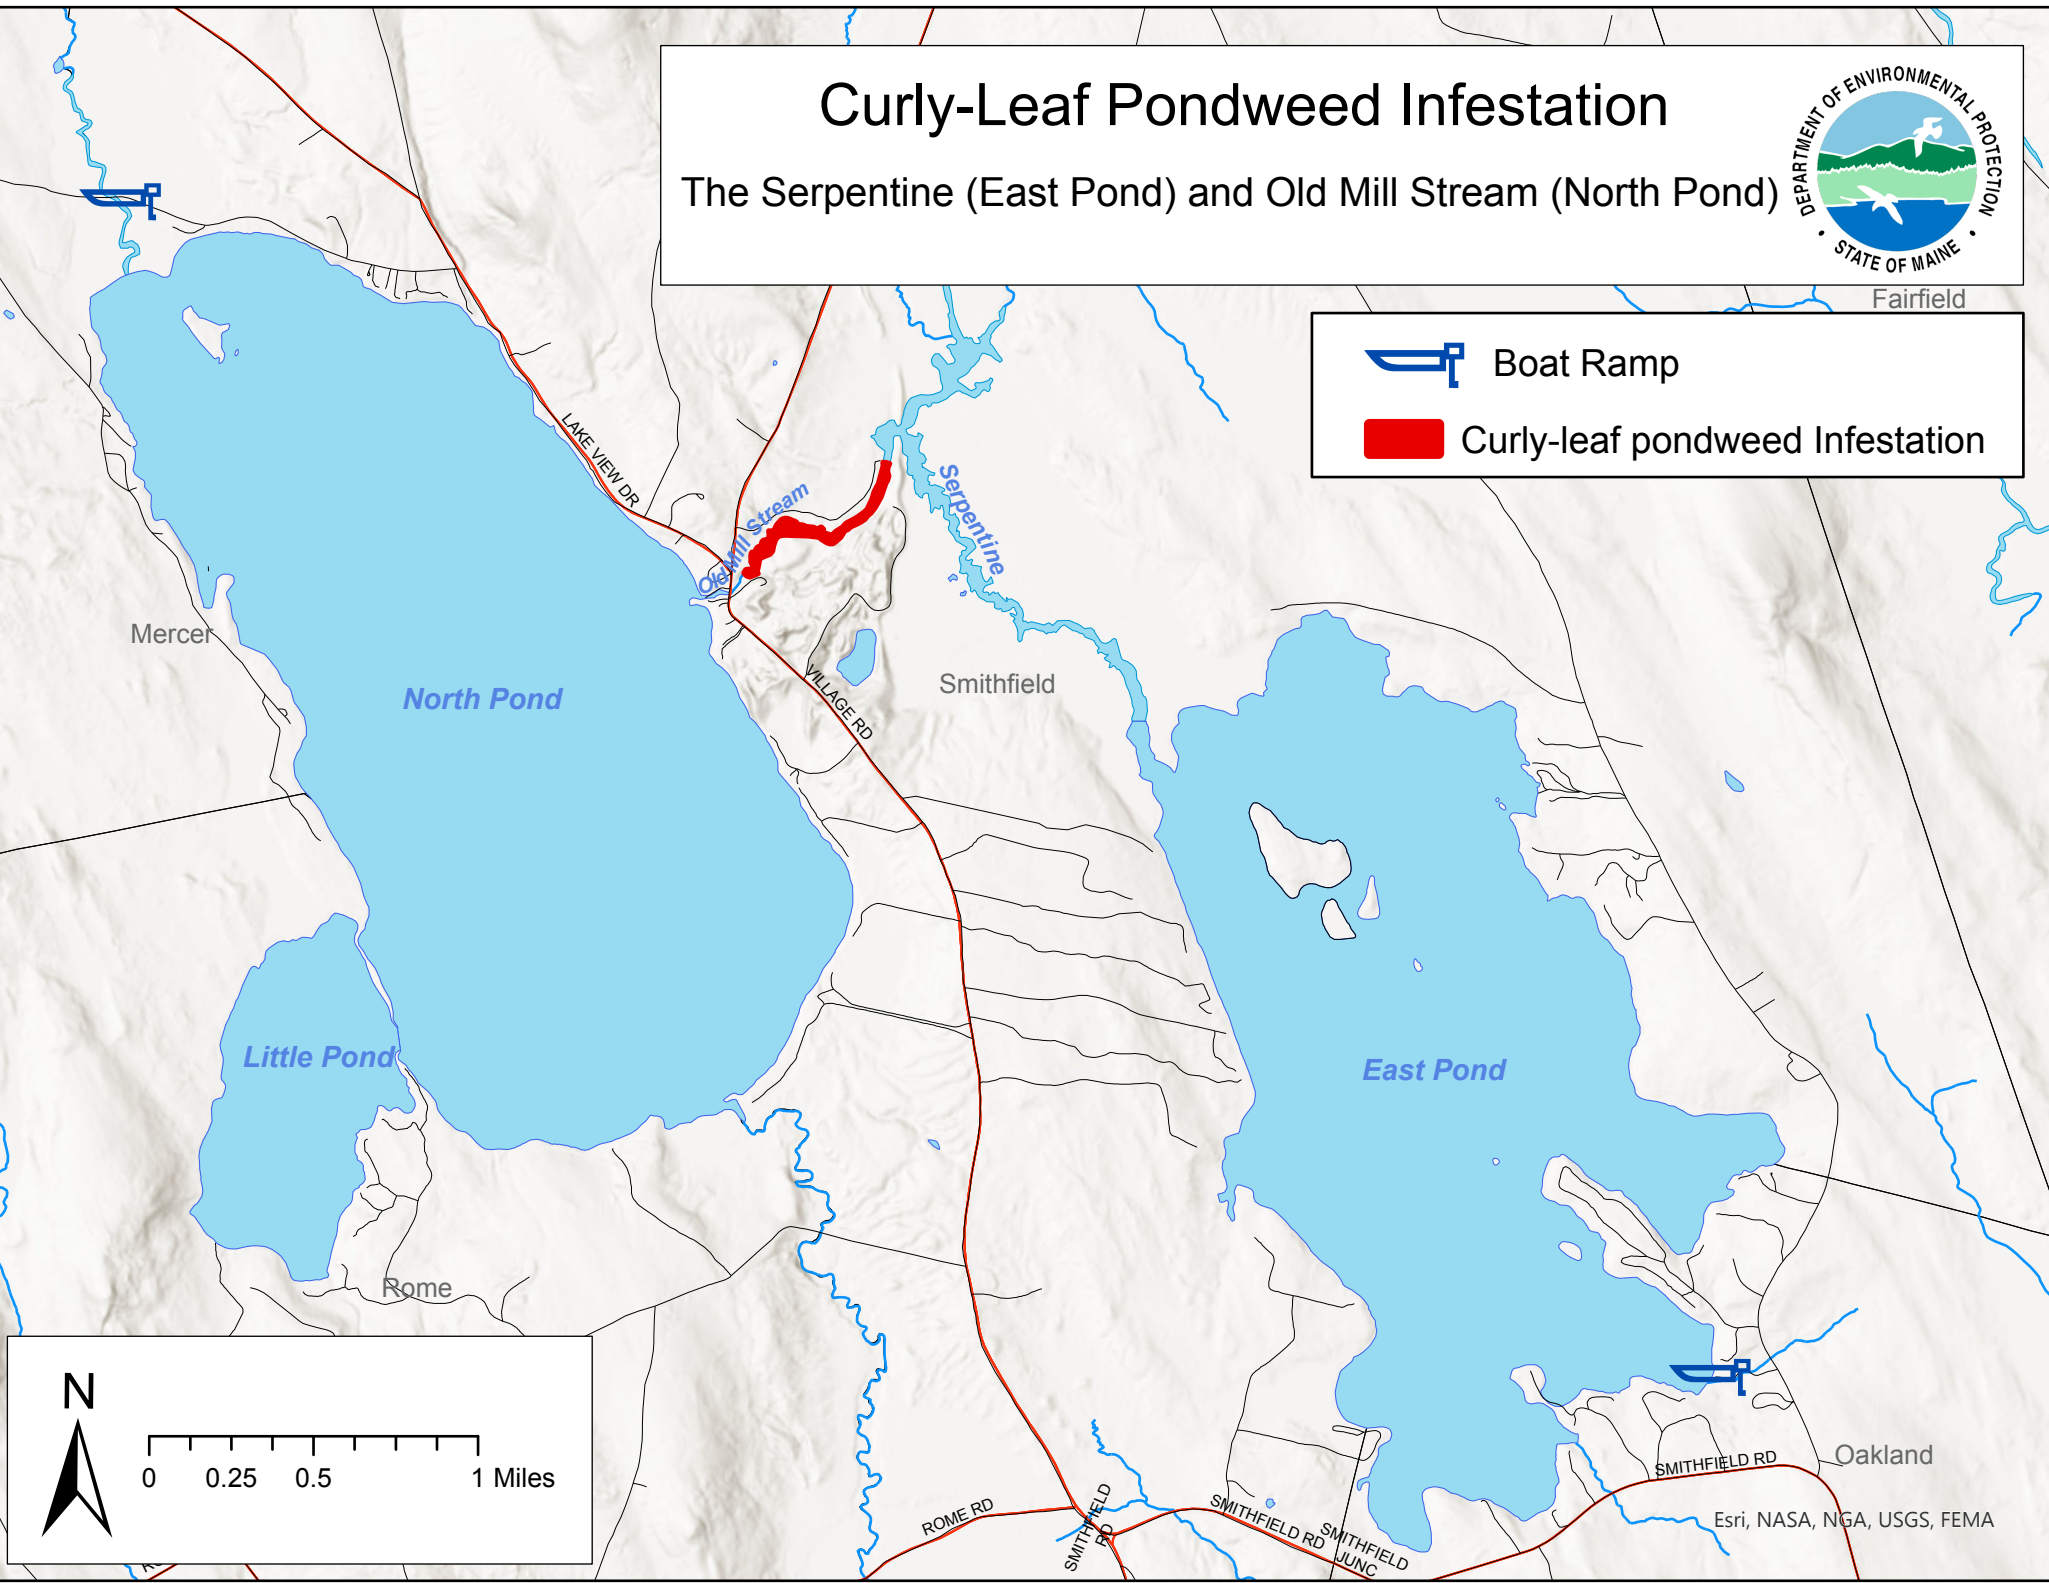

Curly-Leaf Pondweed Infestation

The Serpentine (East Pond) and Old Mill Stream (North Pond)

Fairfield

Boat Ramp

Curly-leaf pondweed Infestation

Mercer

North Pond

Little Pond

Rome

Smithfield

East Pond

Oakland

Esri, NASA, NGA, USGS, FEMA