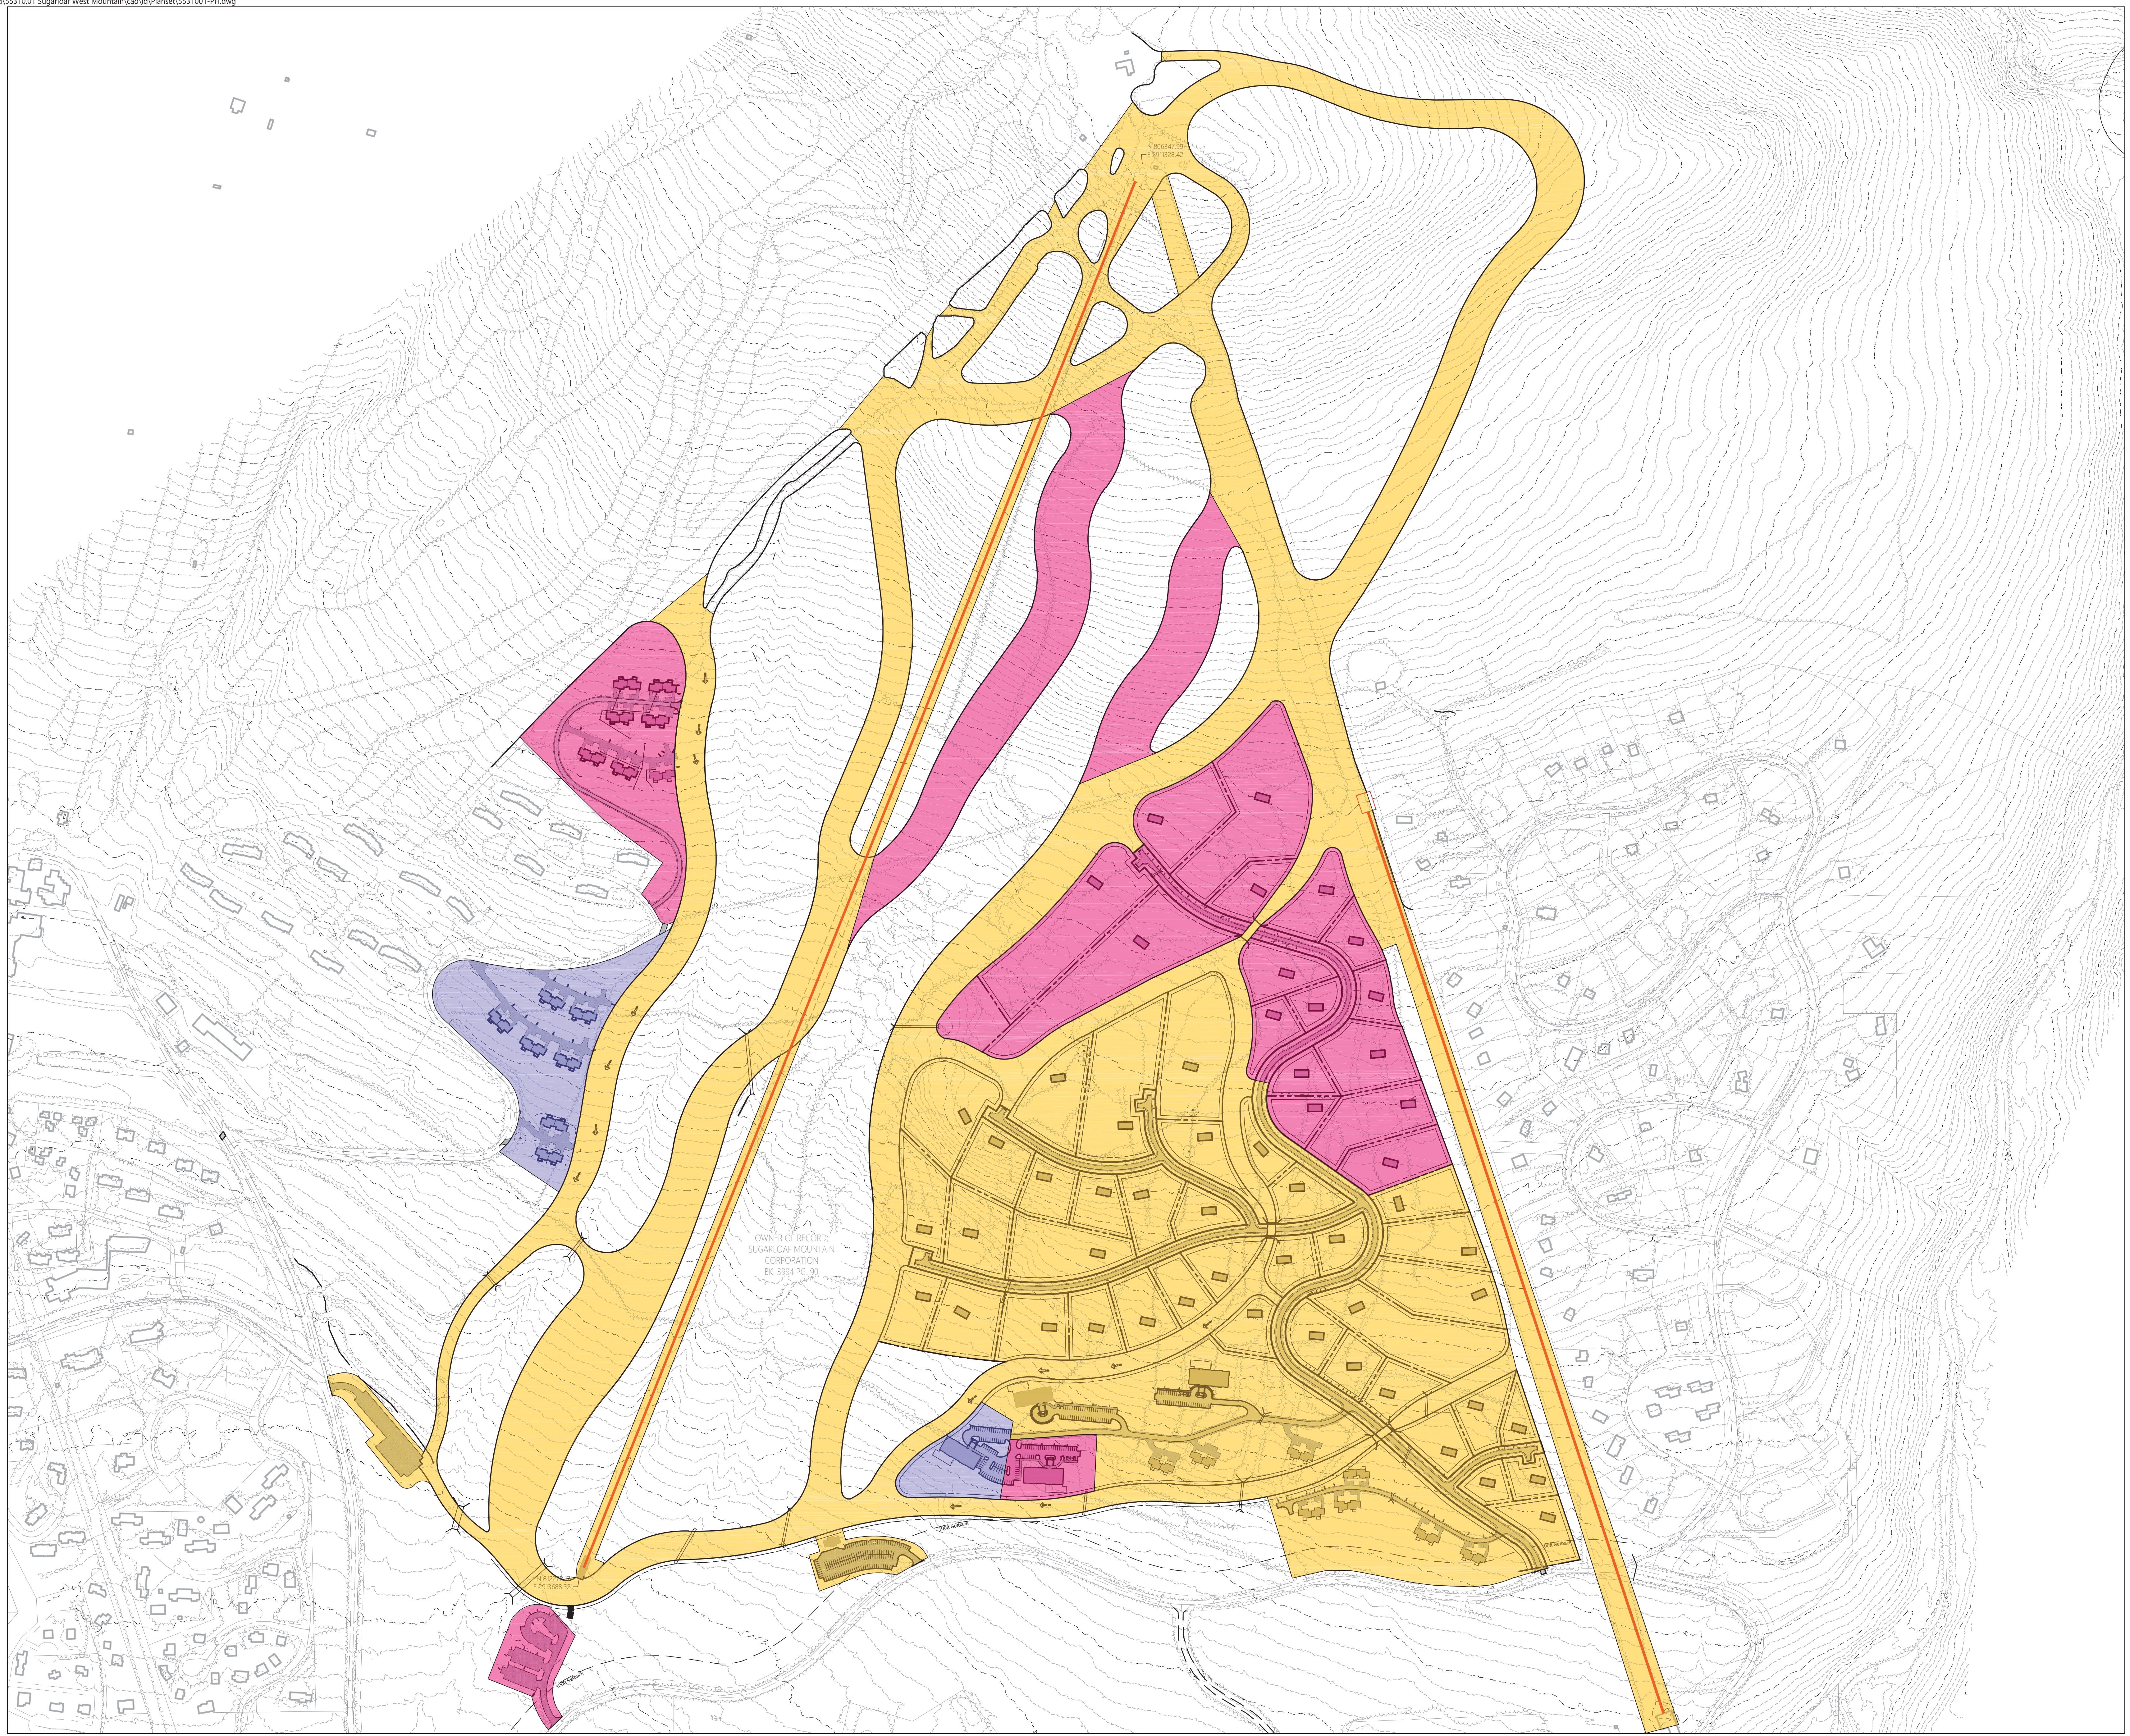

LEGEND

- Phase One
- Phase Two
- Phase Three

OWNER OF RECORD
 SUGARLOAF MOUNTAIN
 CORPORATION
 BK 9994 PG. 90

**Sugarloaf Mtn Corp
 West Mountain
 Expansion**
 5092 Access Road
 Carrabassett Valley, ME 04947

No.	Revision	Date	App'd.

Designed by: **RWN** Checked by: **PS**
 Issued for: **Review** Date: **September 23, 2021**

Not For Construction
 Drawing Title: **Phasing Plan**

Drawing Number: **LA-2.00**

Sheet **58** of **58**

Project Number: **55310.01**