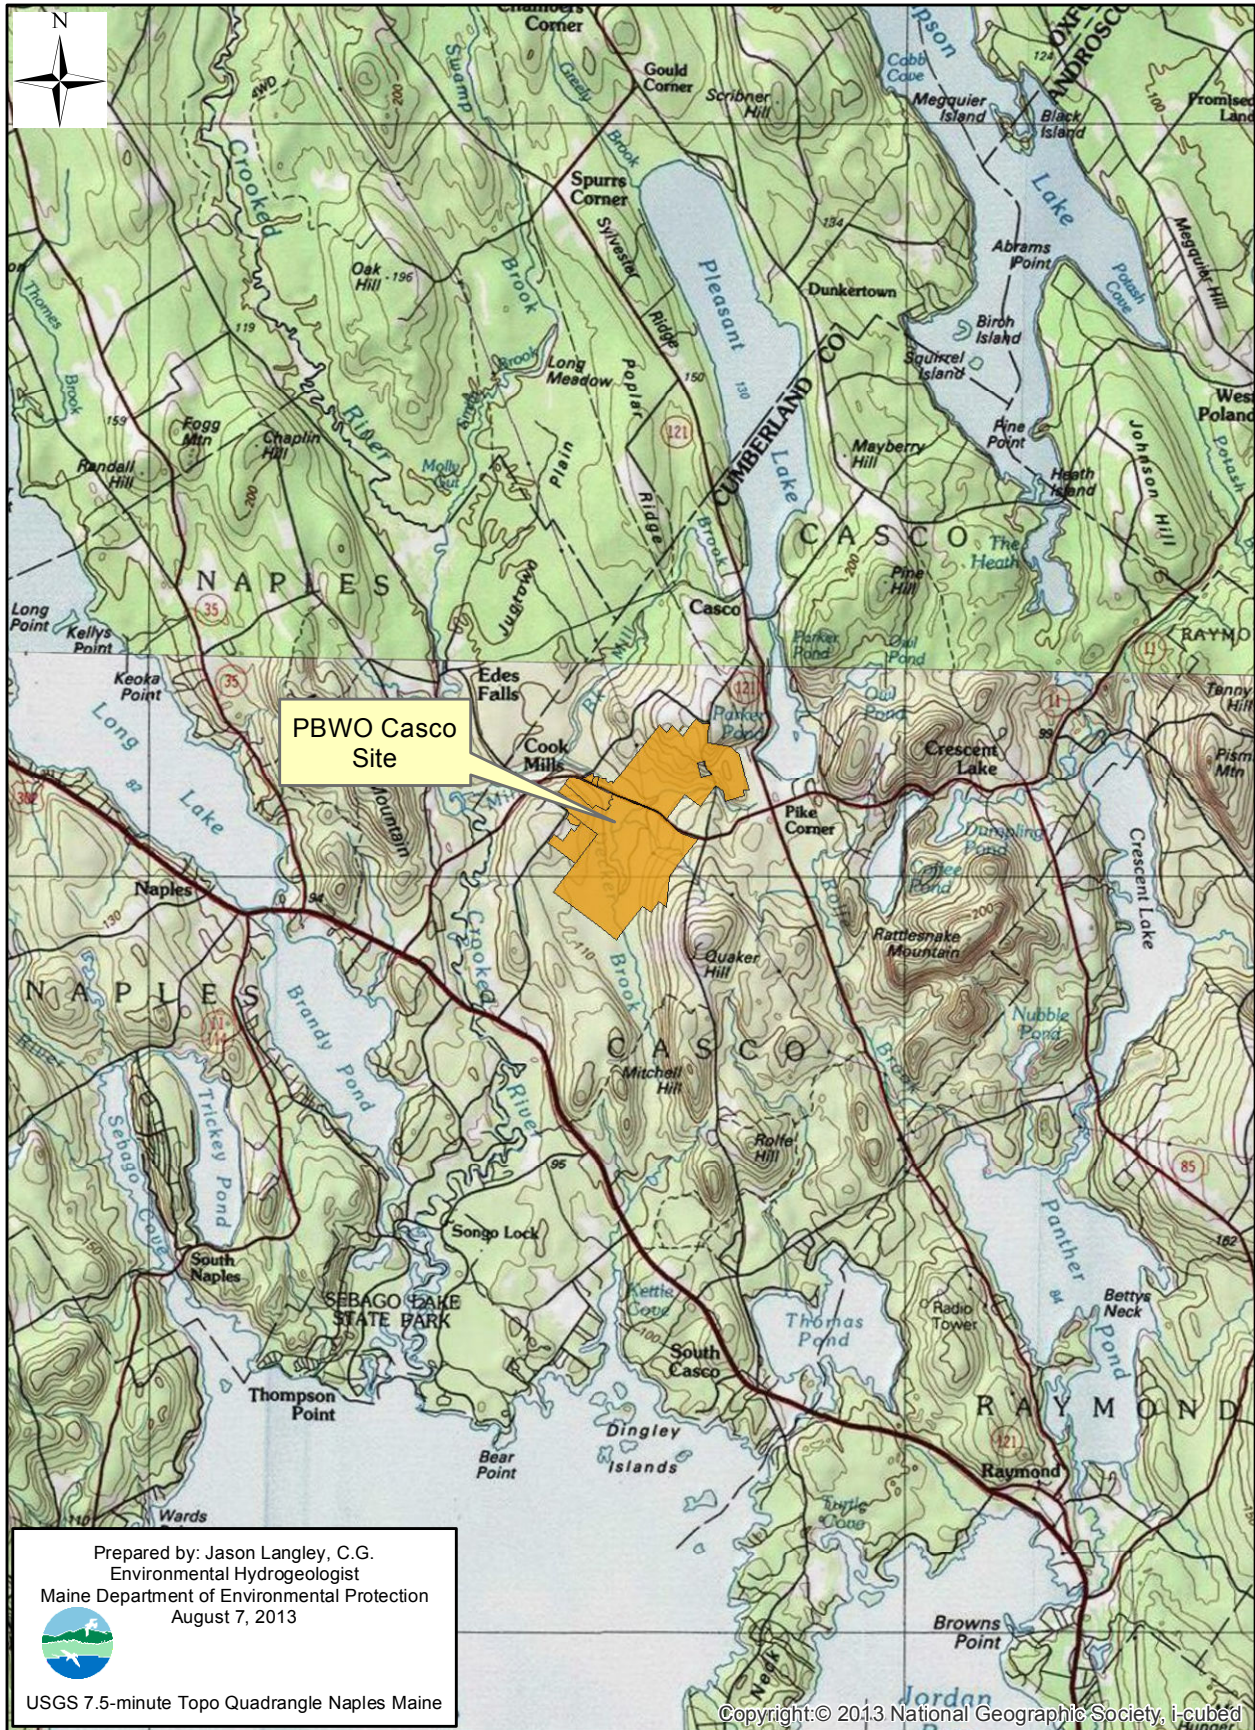

Figure 1: Portland Bangor Waste Oil Casco Site Location Map

Prepared by: Jason Langley, C.G.
 Environmental Hydrogeologist
 Maine Department of Environmental Protection
 August 7, 2013

USGS 7.5-minute Topo Quadrangle Naples Maine

Copyright: © 2013 National Geographic Society, i-cubed