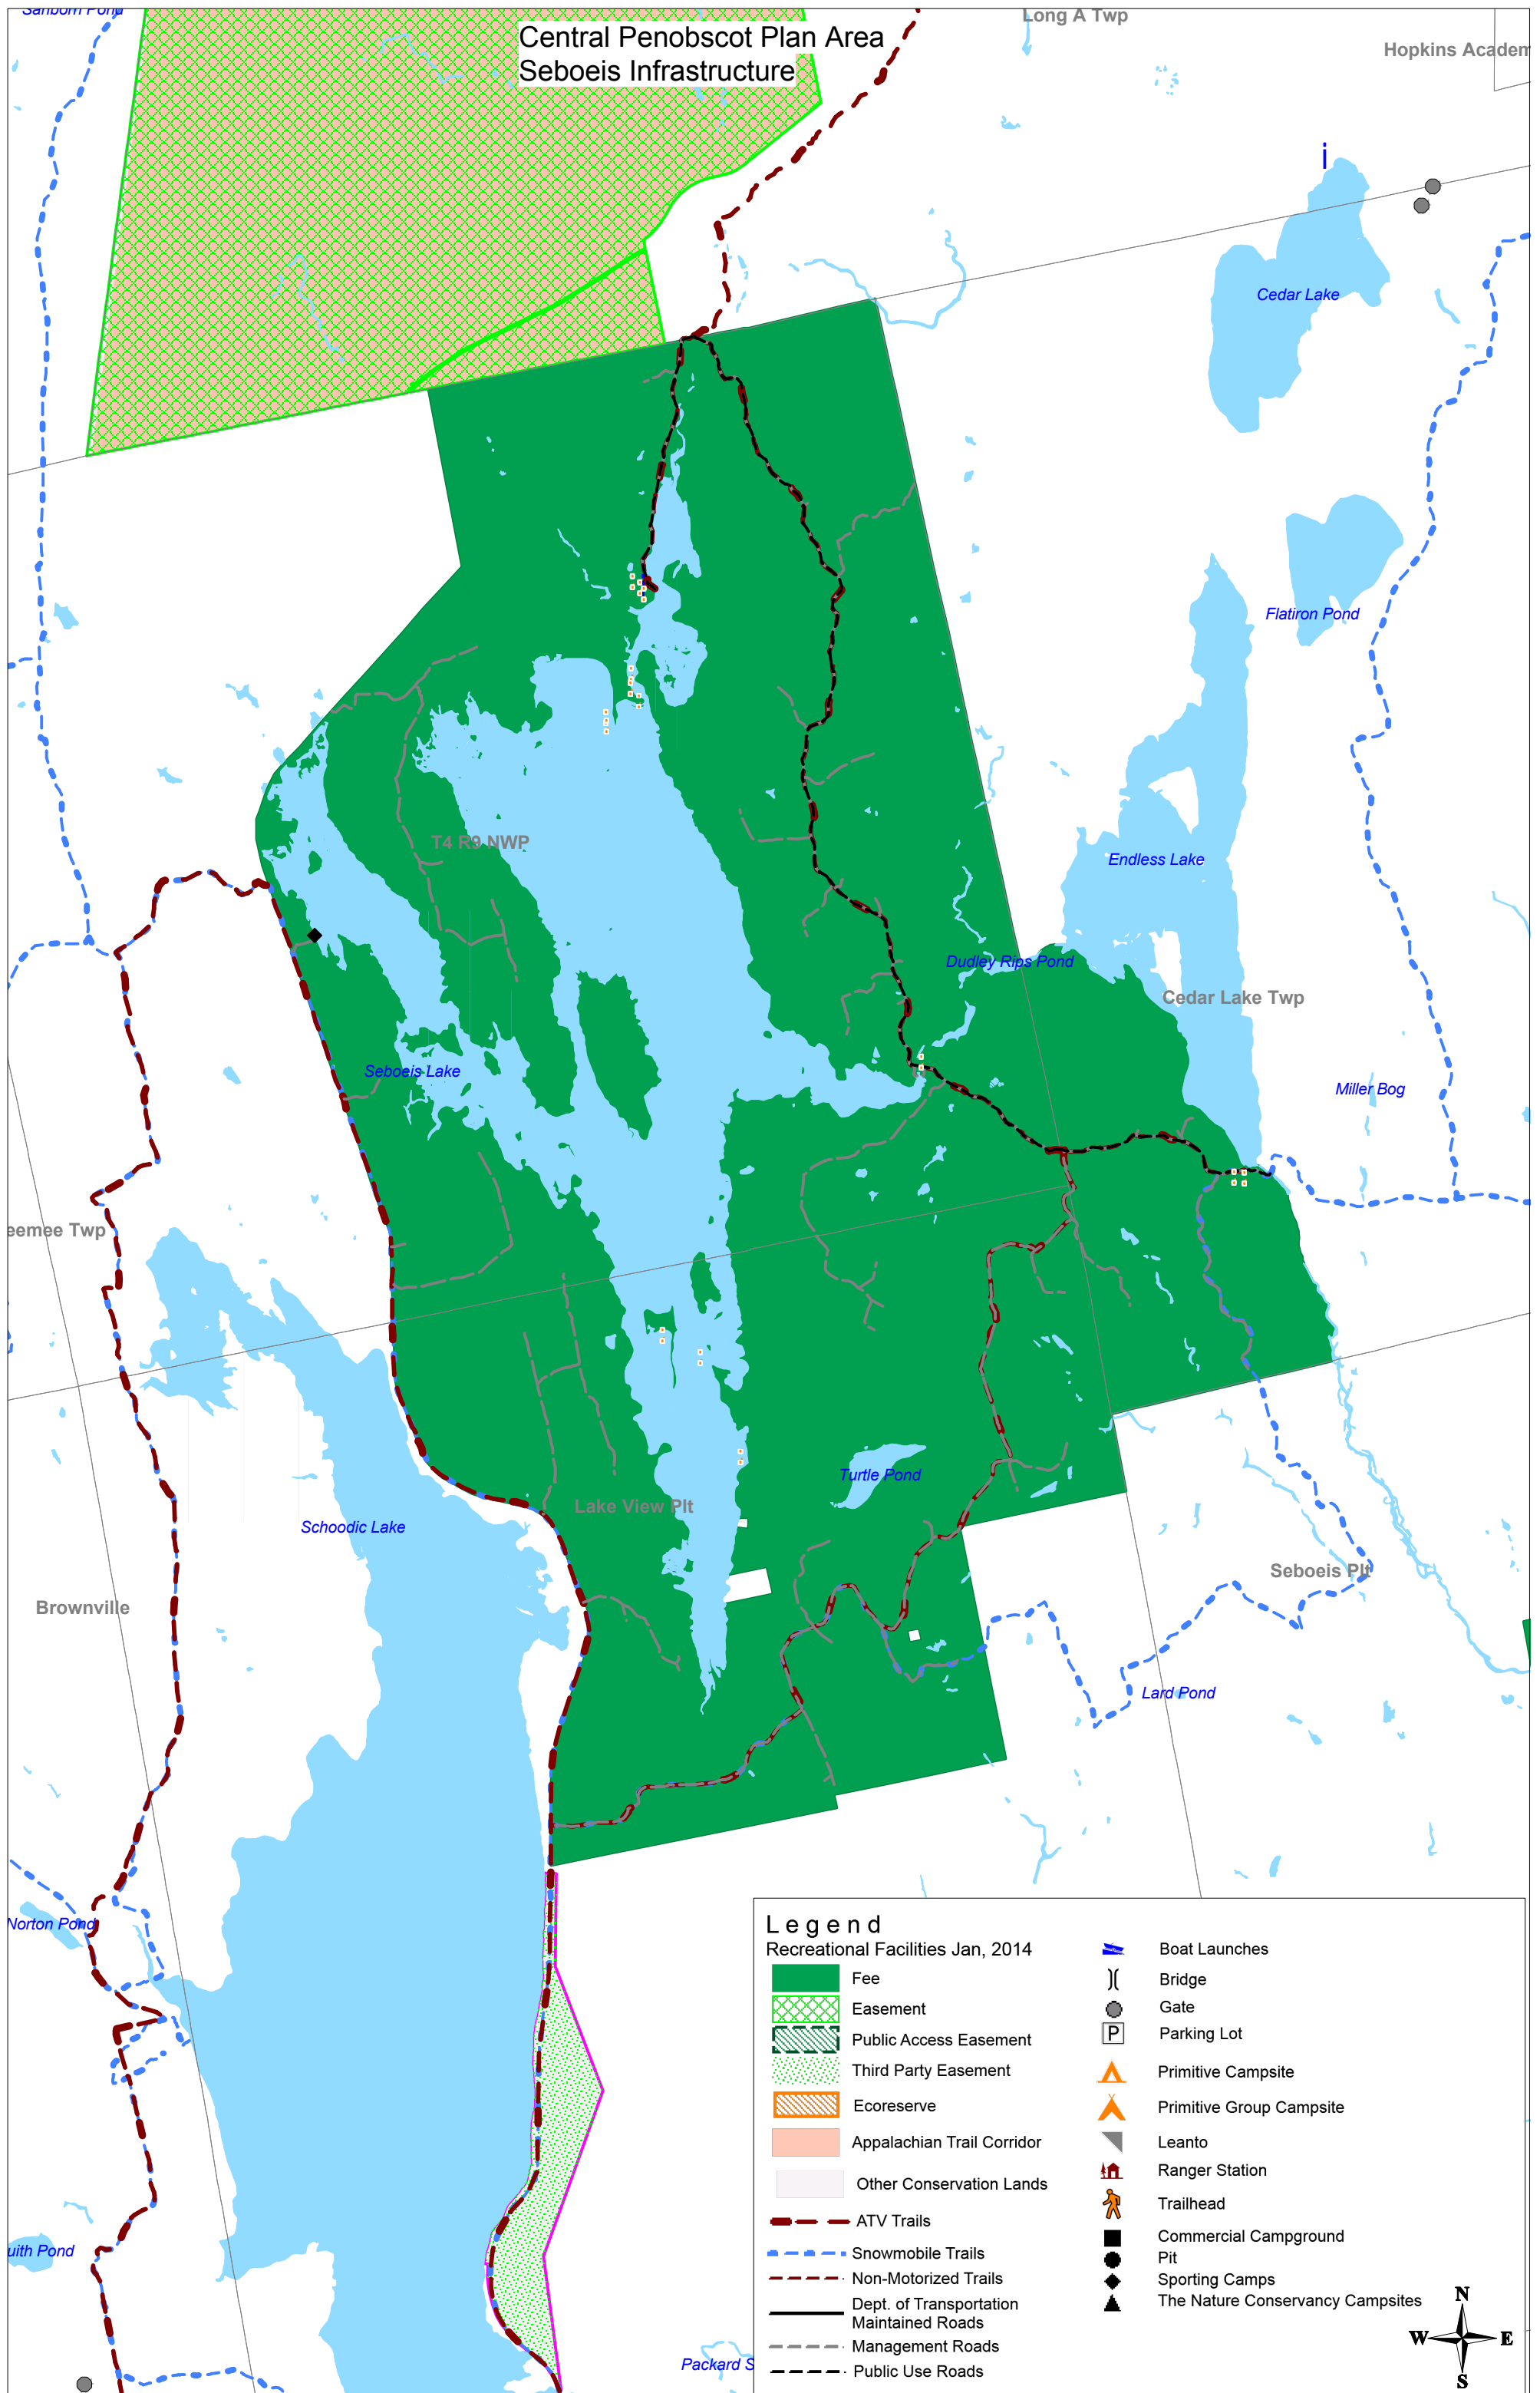

Central Penobscot Plan Area Seboeis Infrastructure

Legend

Recreational Facilities Jan, 2014

	Fee		Boat Launches
	Easement		Bridge
	Public Access Easement		Gate
	Third Party Easement		Parking Lot
	Ecoreserve		Primitive Campsite
	Appalachian Trail Corridor		Primitive Group Campsite
	Other Conservation Lands		Leanto
	ATV Trails		Ranger Station
	Snowmobile Trails		Trailhead
	Non-Motorized Trails		Commercial Campground
	Dept. of Transportation Maintained Roads		Pit
	Management Roads		Sporting Camps
	Public Use Roads		The Nature Conservancy Campsites