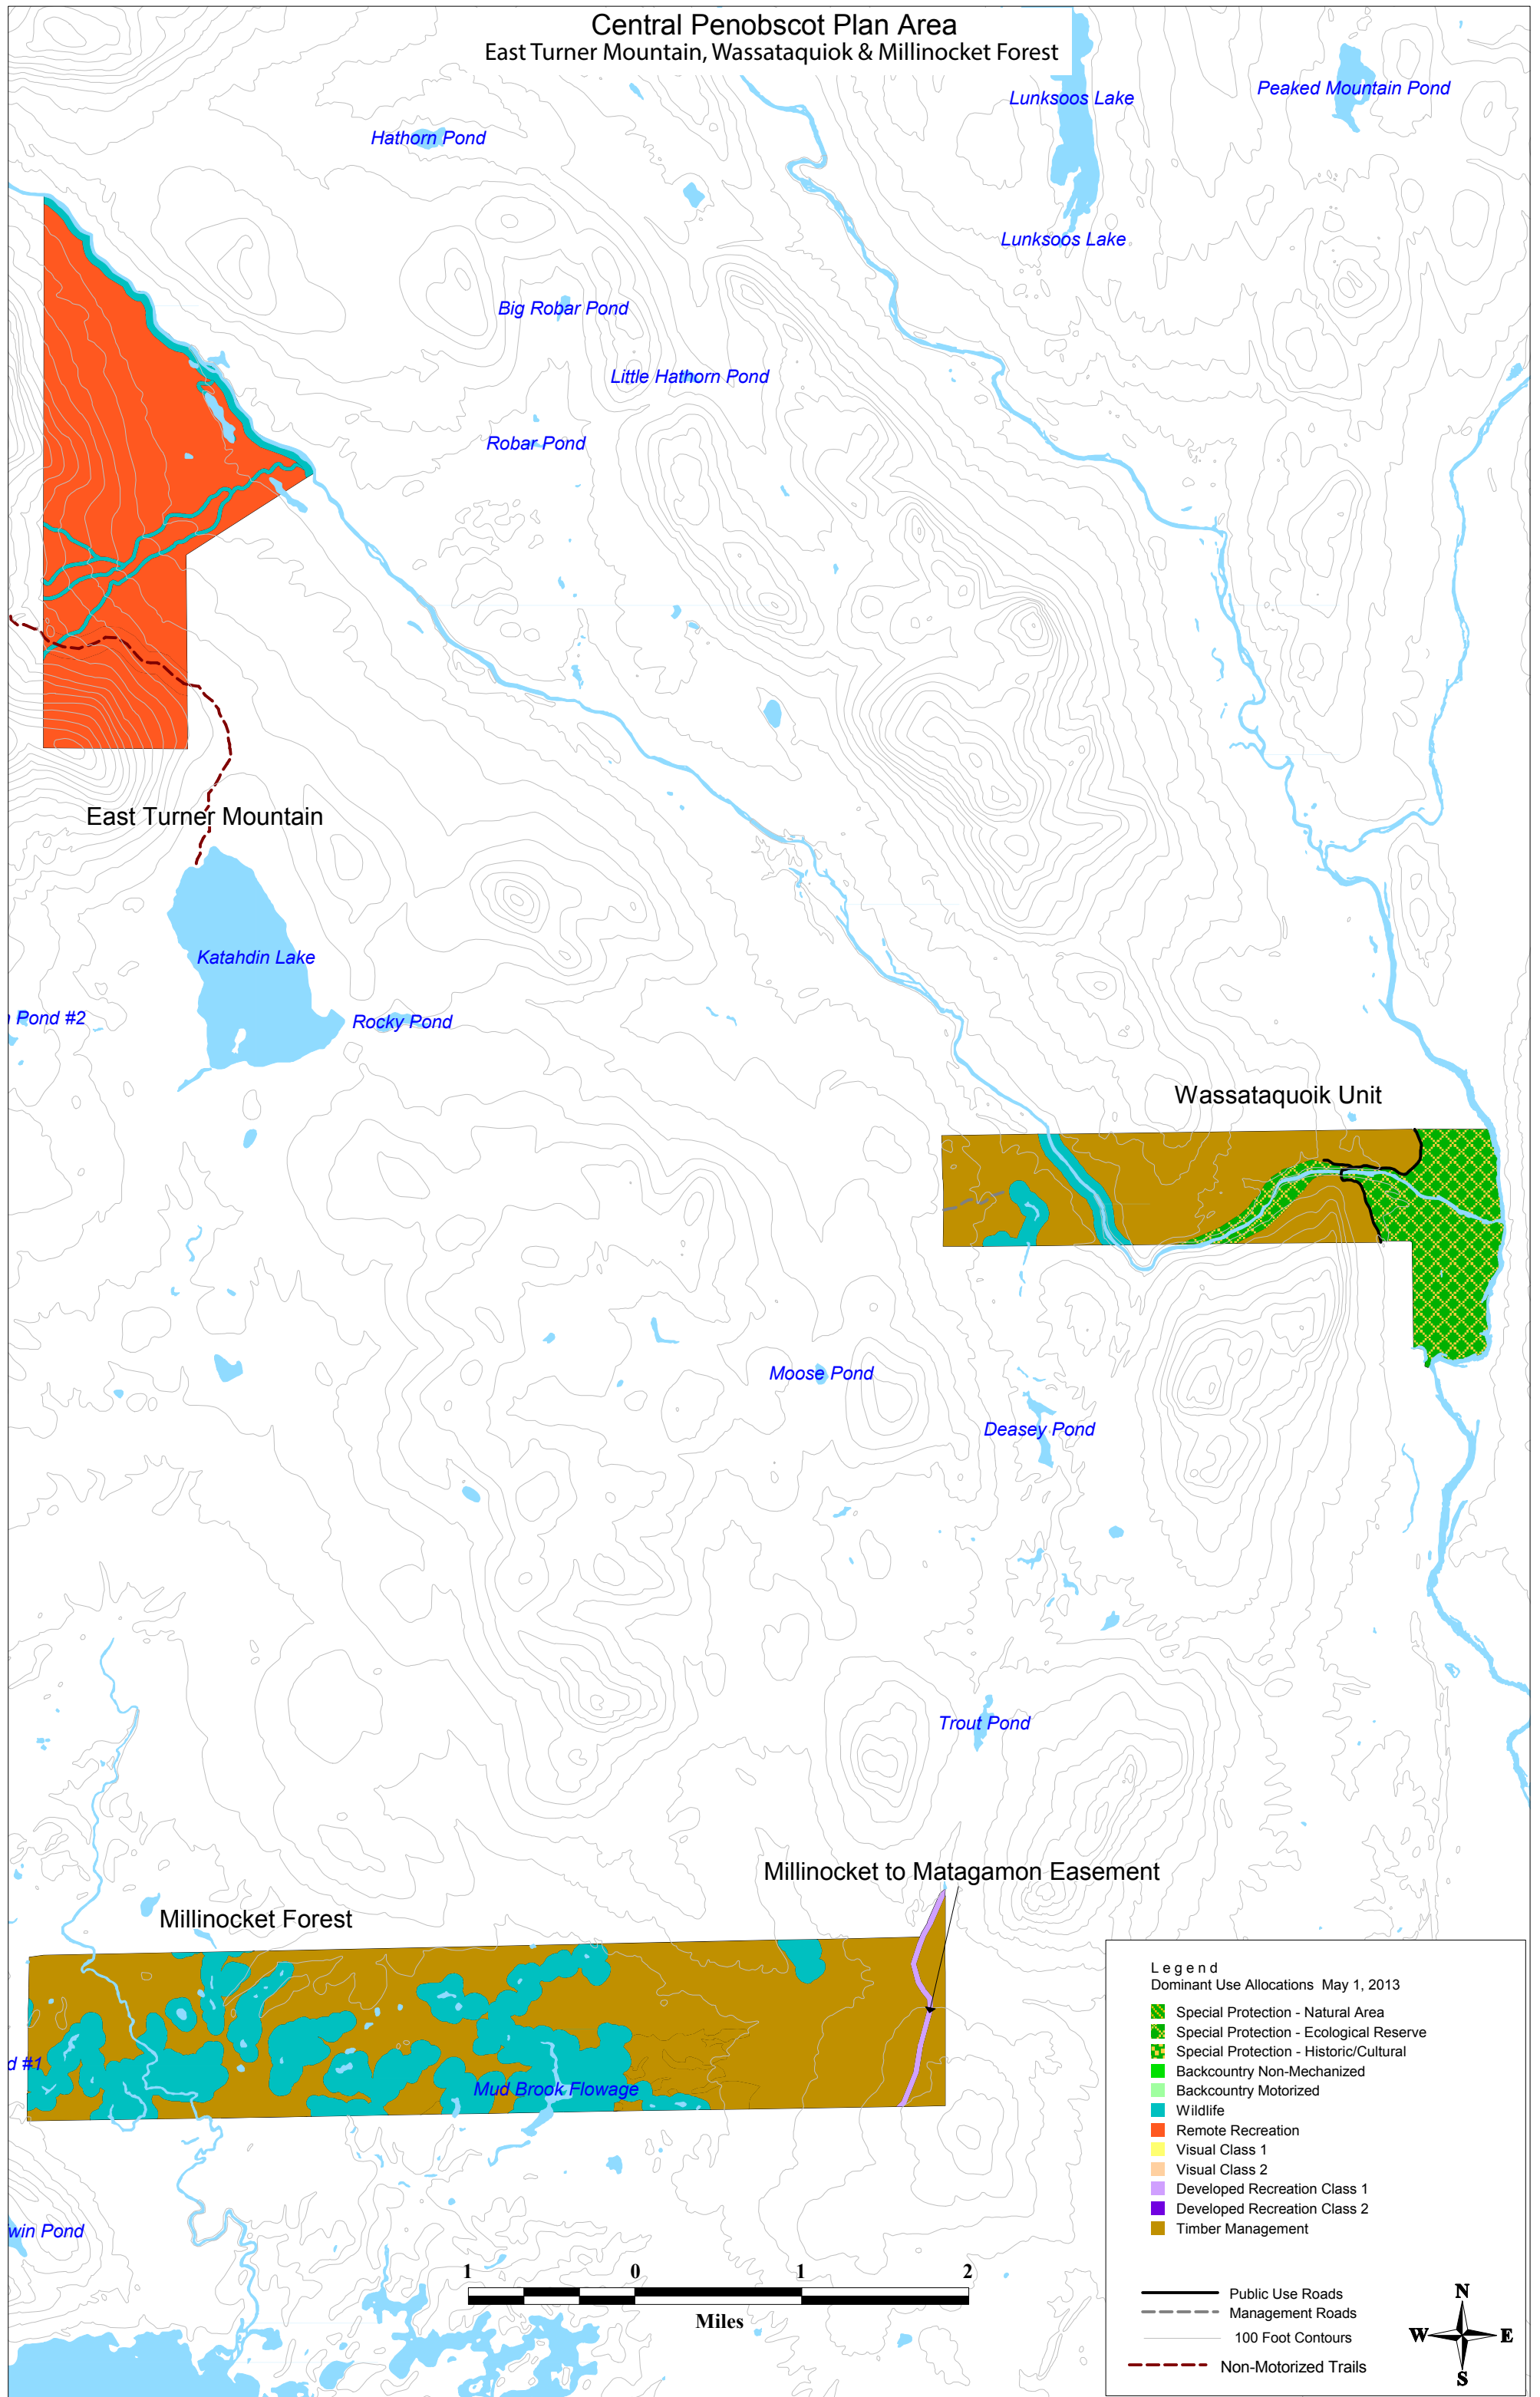

Central Penobscot Plan Area

East Turner Mountain, Wassataquiok & Millinocket Forest

Legend
 Dominant Use Allocations May 1, 2013

- Special Protection - Natural Area
- Special Protection - Ecological Reserve
- Special Protection - Historic/Cultural
- Backcountry Non-Mechanized
- Backcountry Motorized
- Wildlife
- Remote Recreation
- Visual Class 1
- Visual Class 2
- Developed Recreation Class 1
- Developed Recreation Class 2
- Timber Management

- Public Use Roads
- Management Roads
- 100 Foot Contours
- Non-Motorized Trails