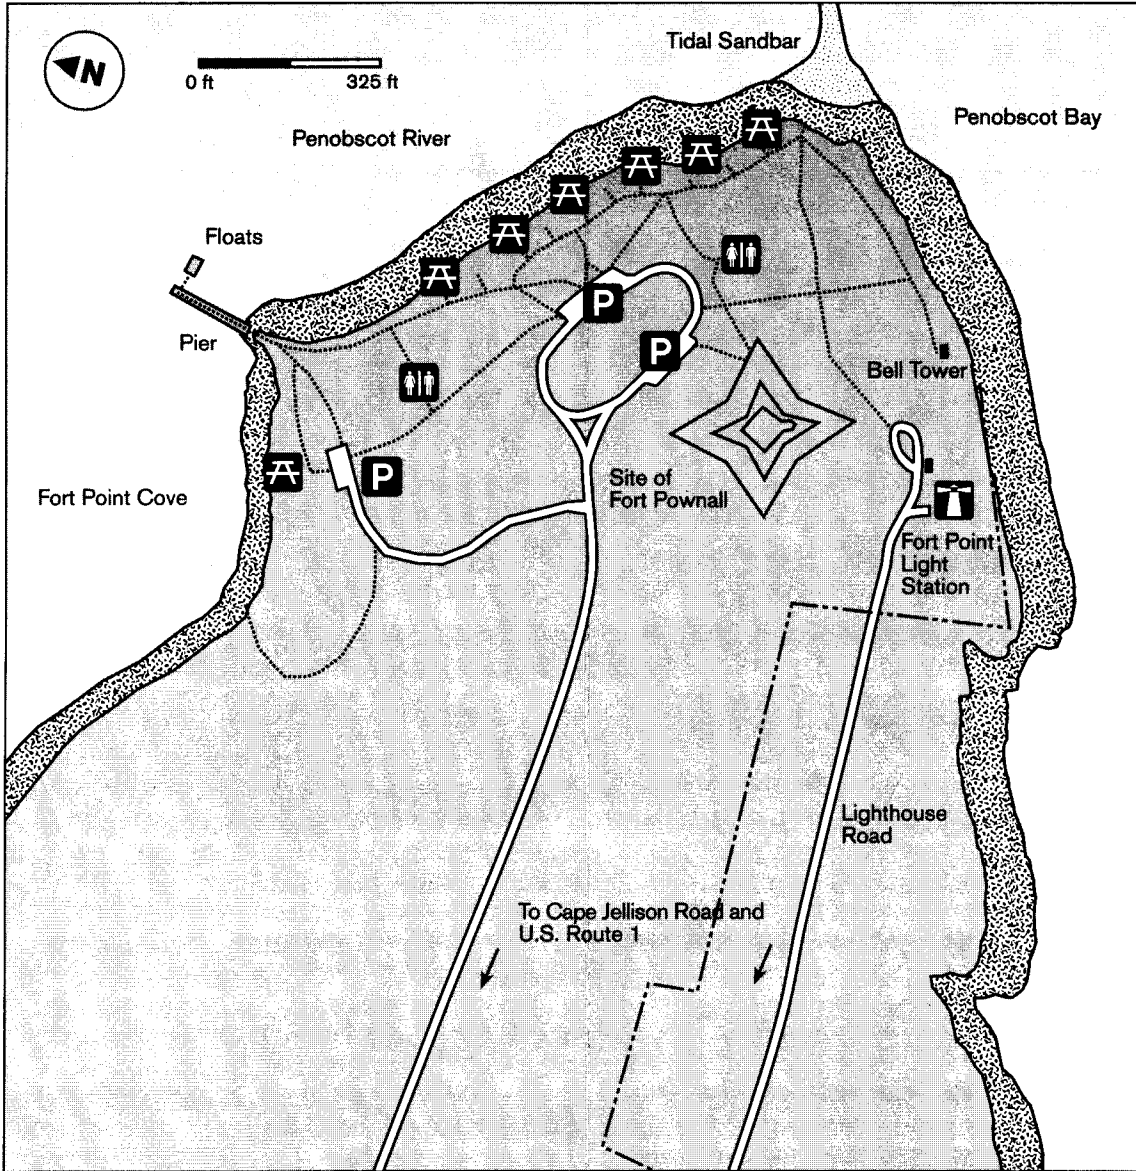

Fort Point State Park Map

- | | | | |
|--------------------------|------------|-------------|---------------|
| Picnicking | Parking | Rocky Shore | Foot Path |
| Fort Point Light Station | Rest Rooms | Sandy Shore | Park Boundary |
| | | Road | |