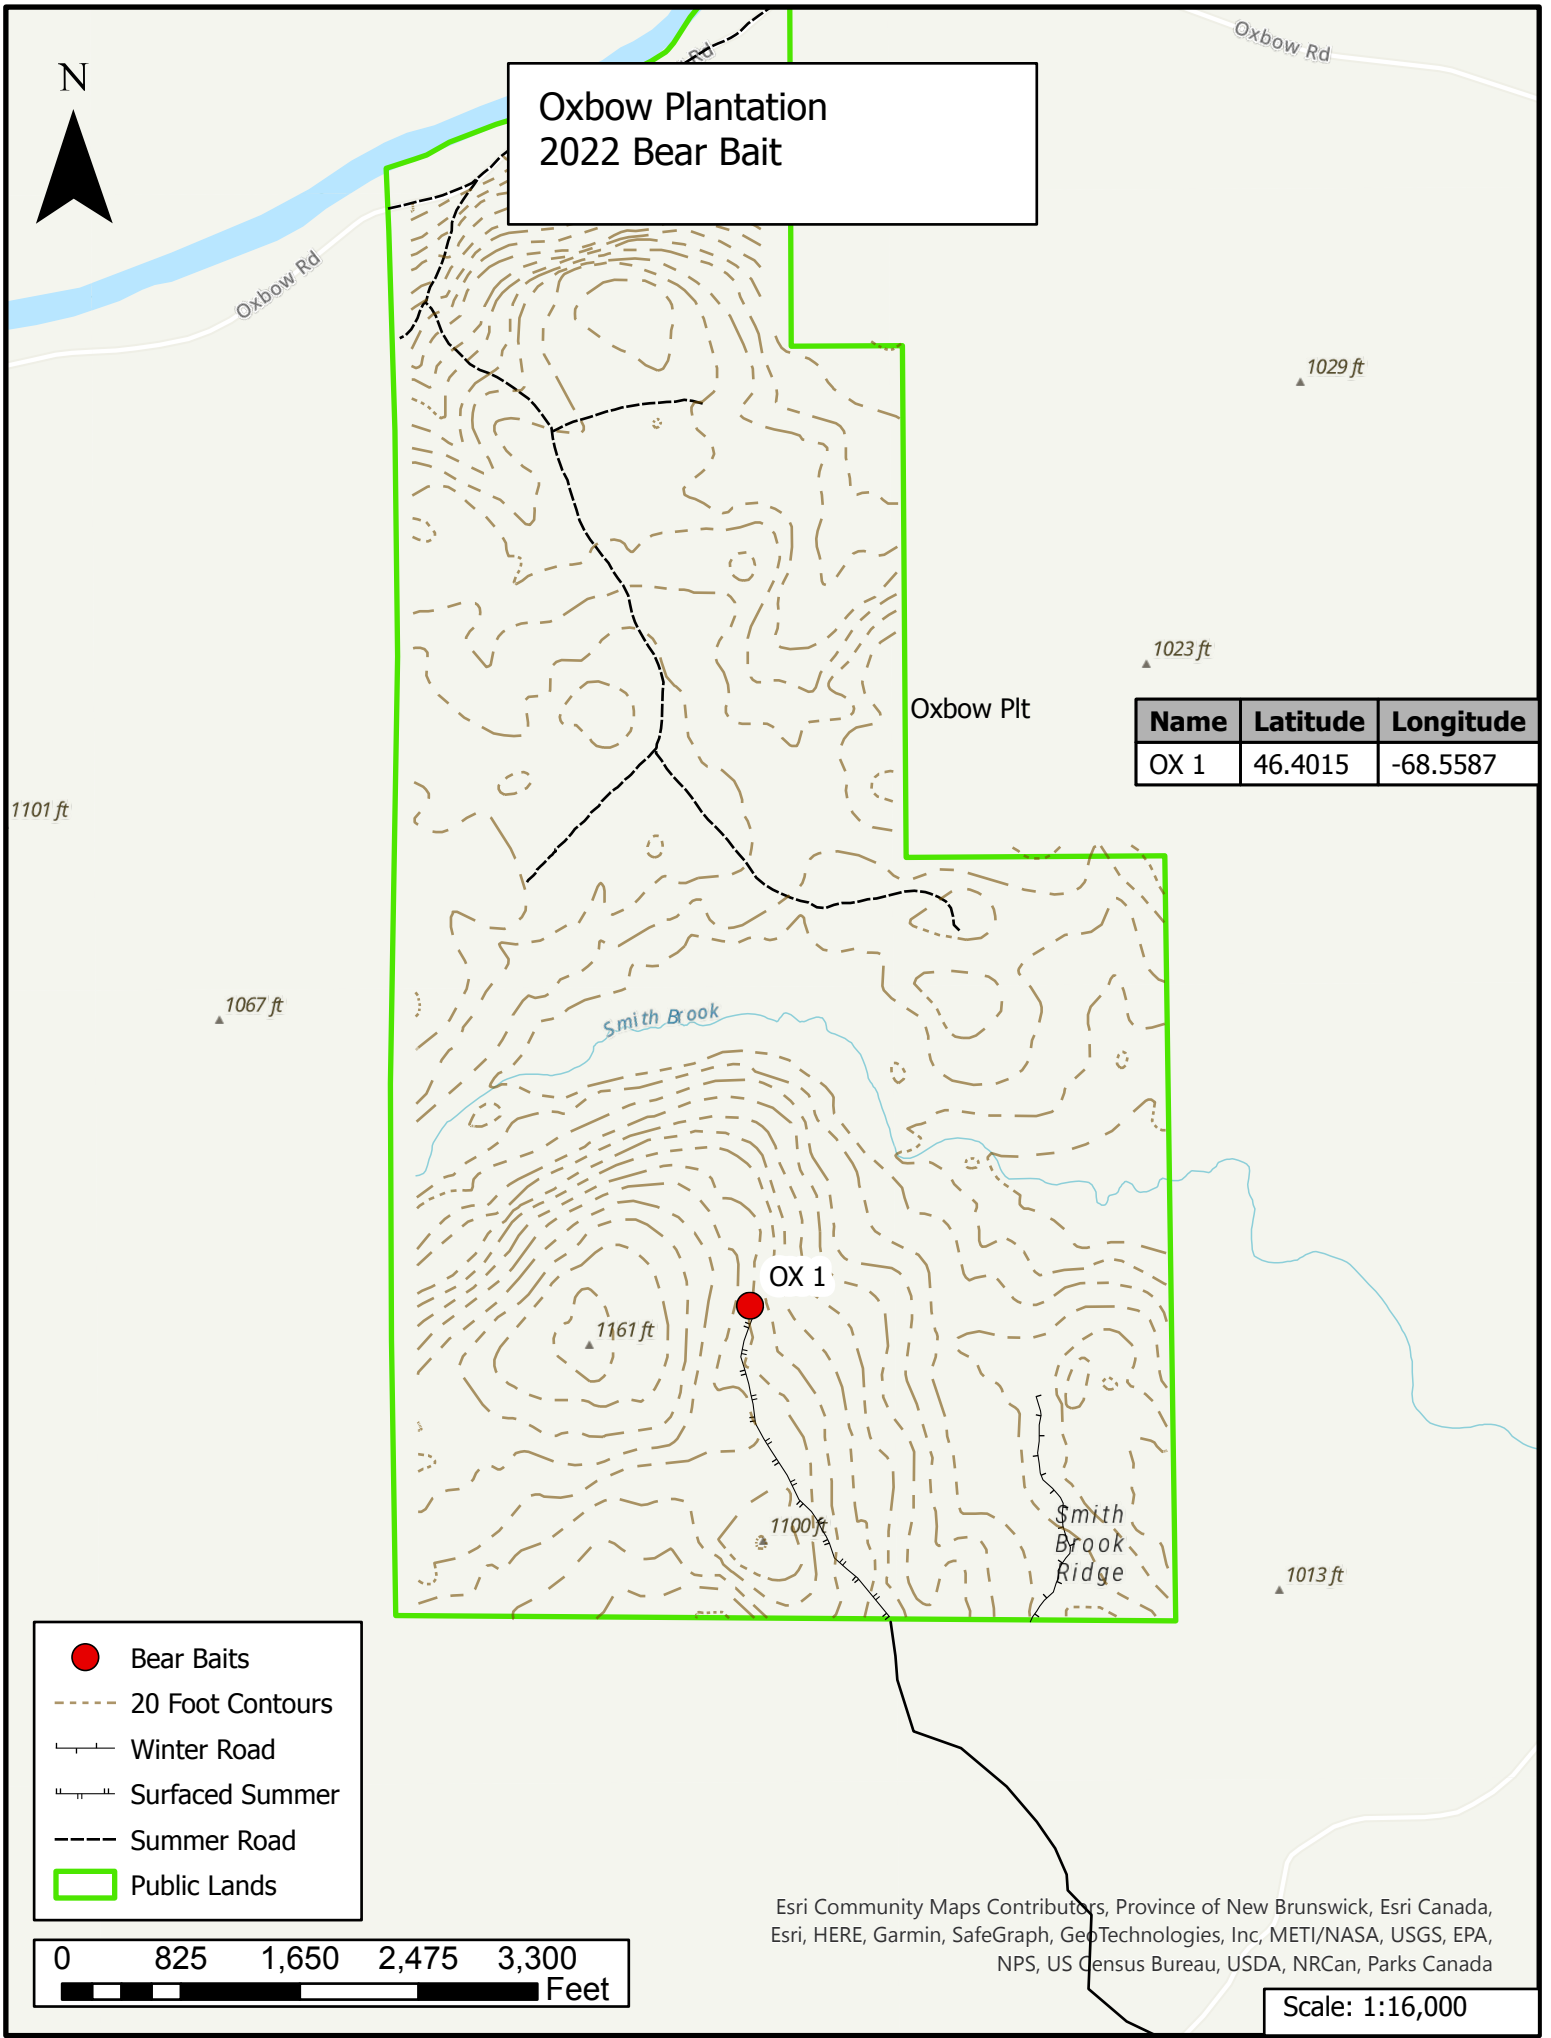

Oxbow Plantation 2022 Bear Bait

Name	Latitude	Longitude
OX 1	46.4015	-68.5587

- Bear Baits
- 20 Foot Contours
- +— Winter Road
- +— Surfaced Summer
- Summer Road
- Public Lands

Esri Community Maps Contributors, Province of New Brunswick, Esri Canada, Esri, HERE, Garmin, SafeGraph, GeoTechnologies, Inc, METI/NASA, USGS, EPA, NPS, US Census Bureau, USDA, NRCan, Parks Canada

Scale: 1:16,000