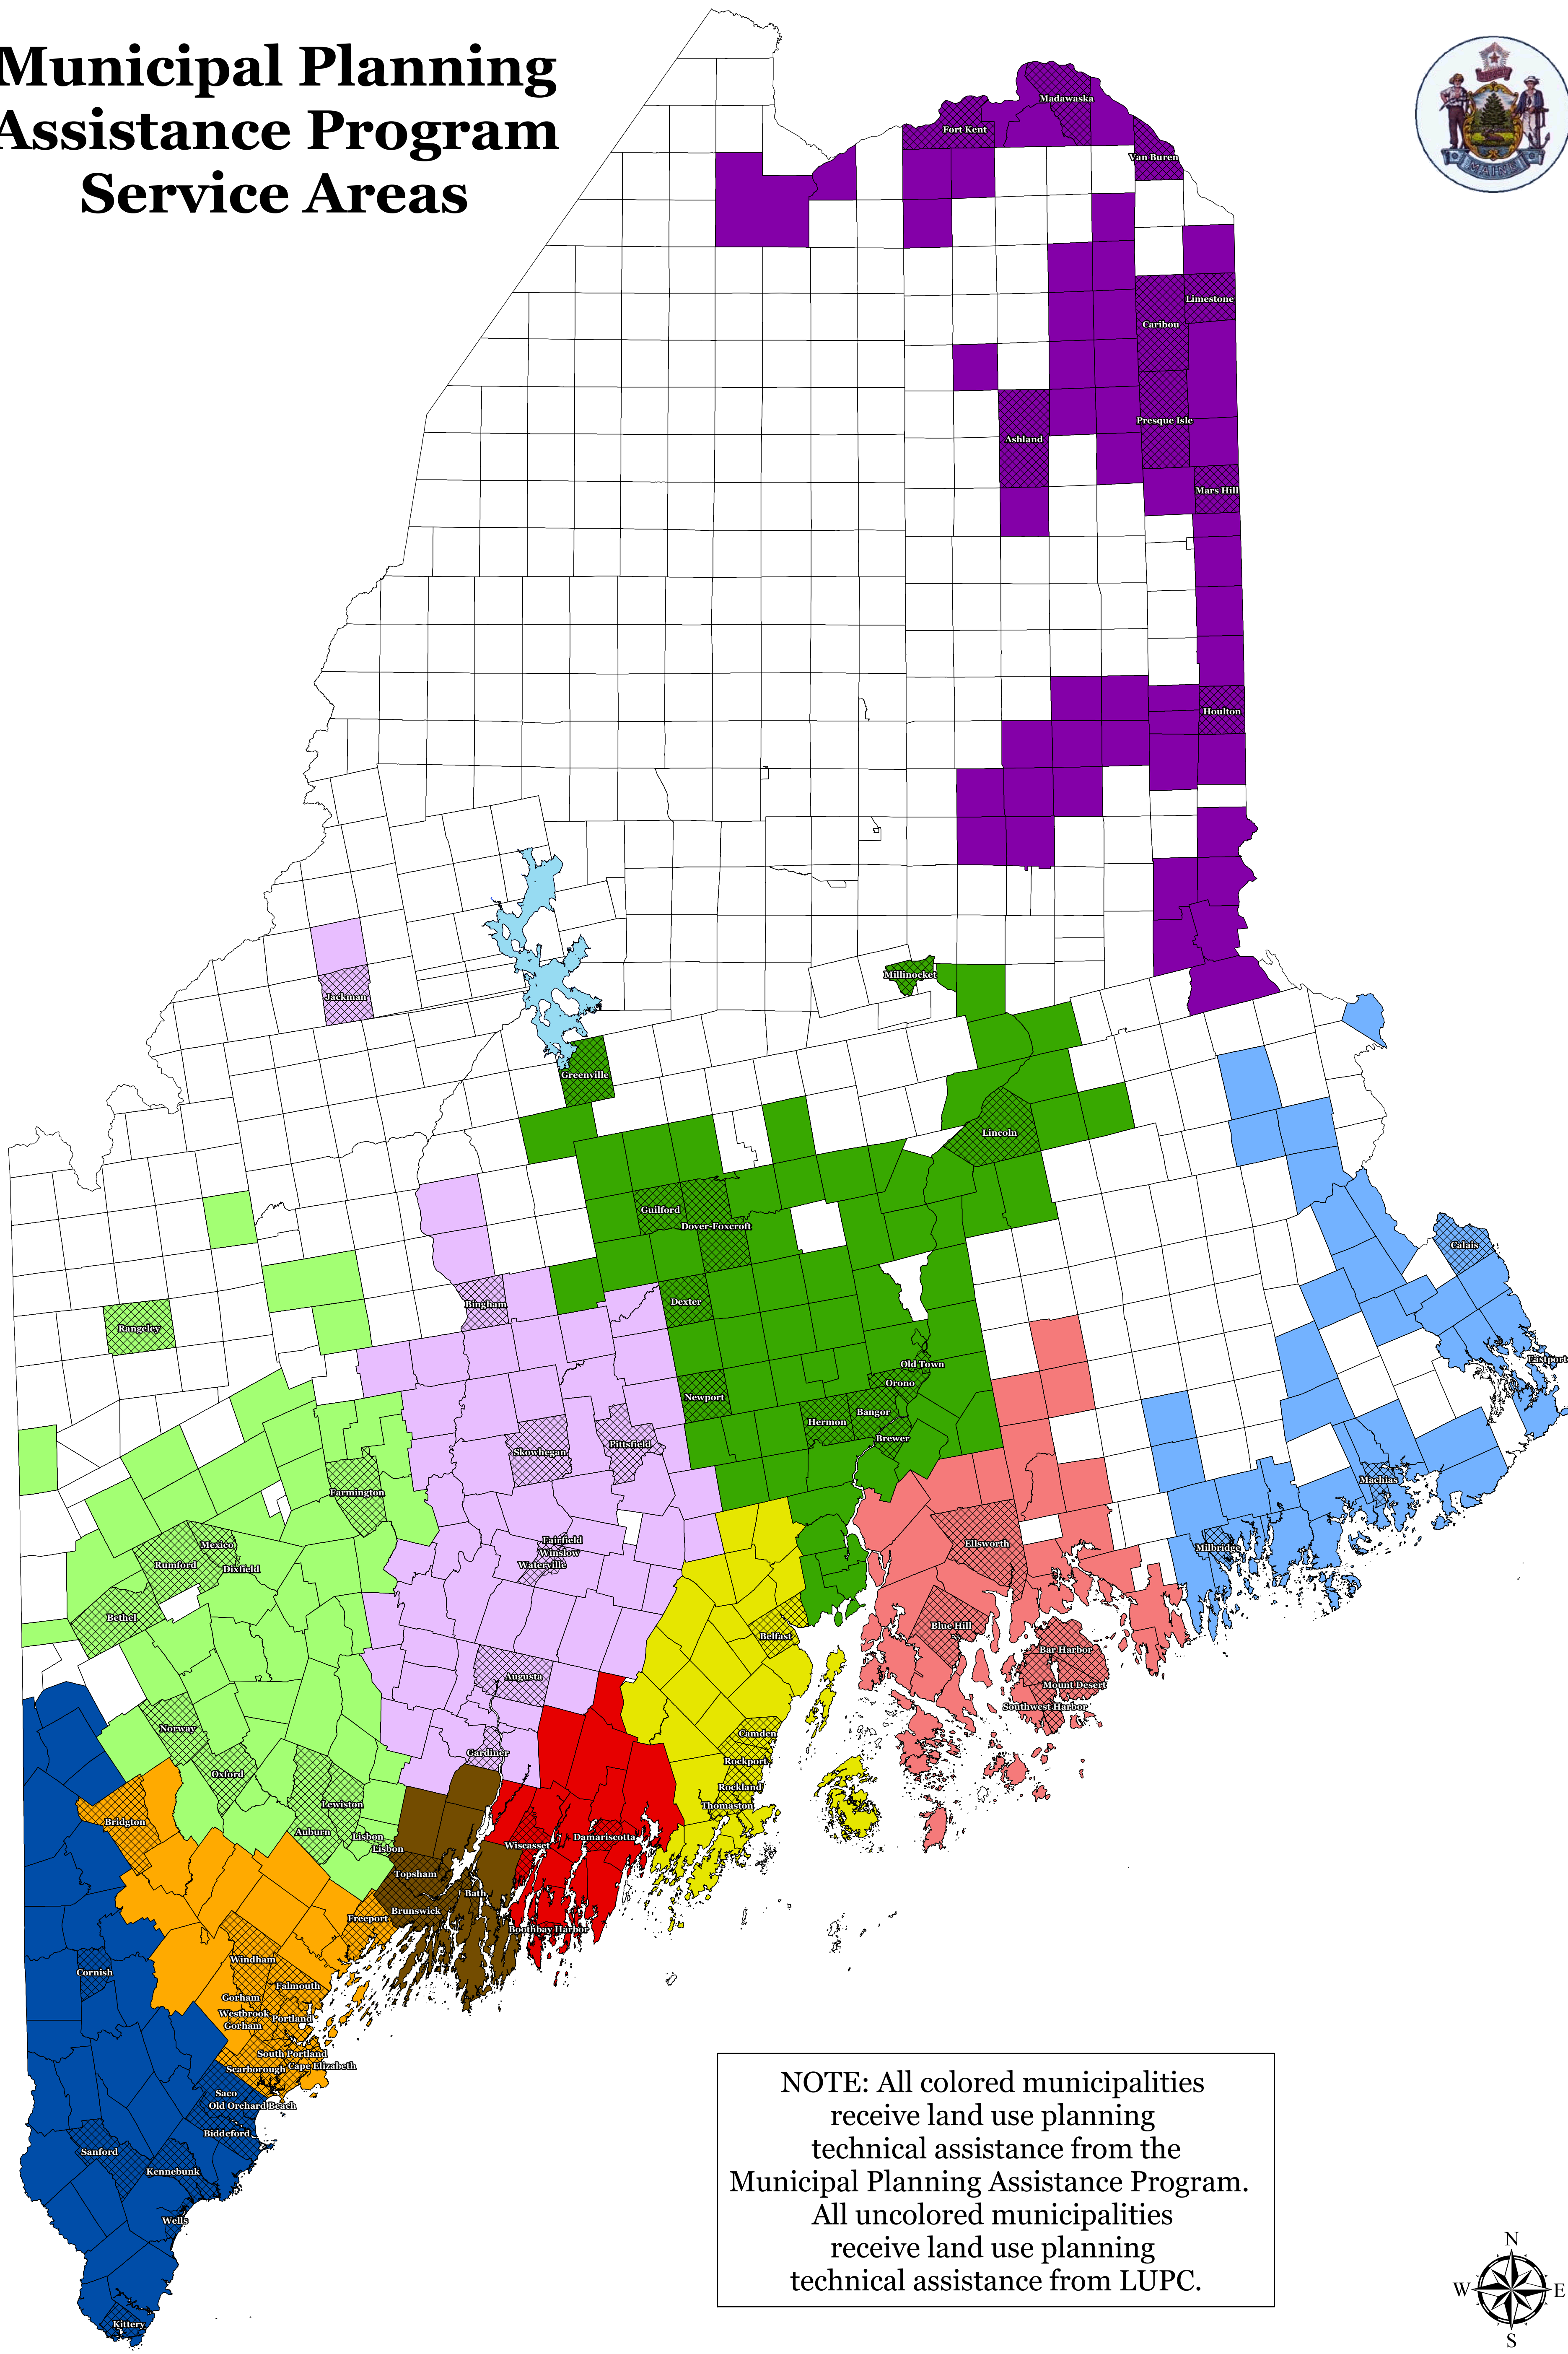

Municipal Planning Assistance Program Service Areas

NOTE: All colored municipalities receive land use planning technical assistance from the Municipal Planning Assistance Program. All uncolored municipalities receive land use planning technical assistance from LUPC.

1 inch = 10 miles