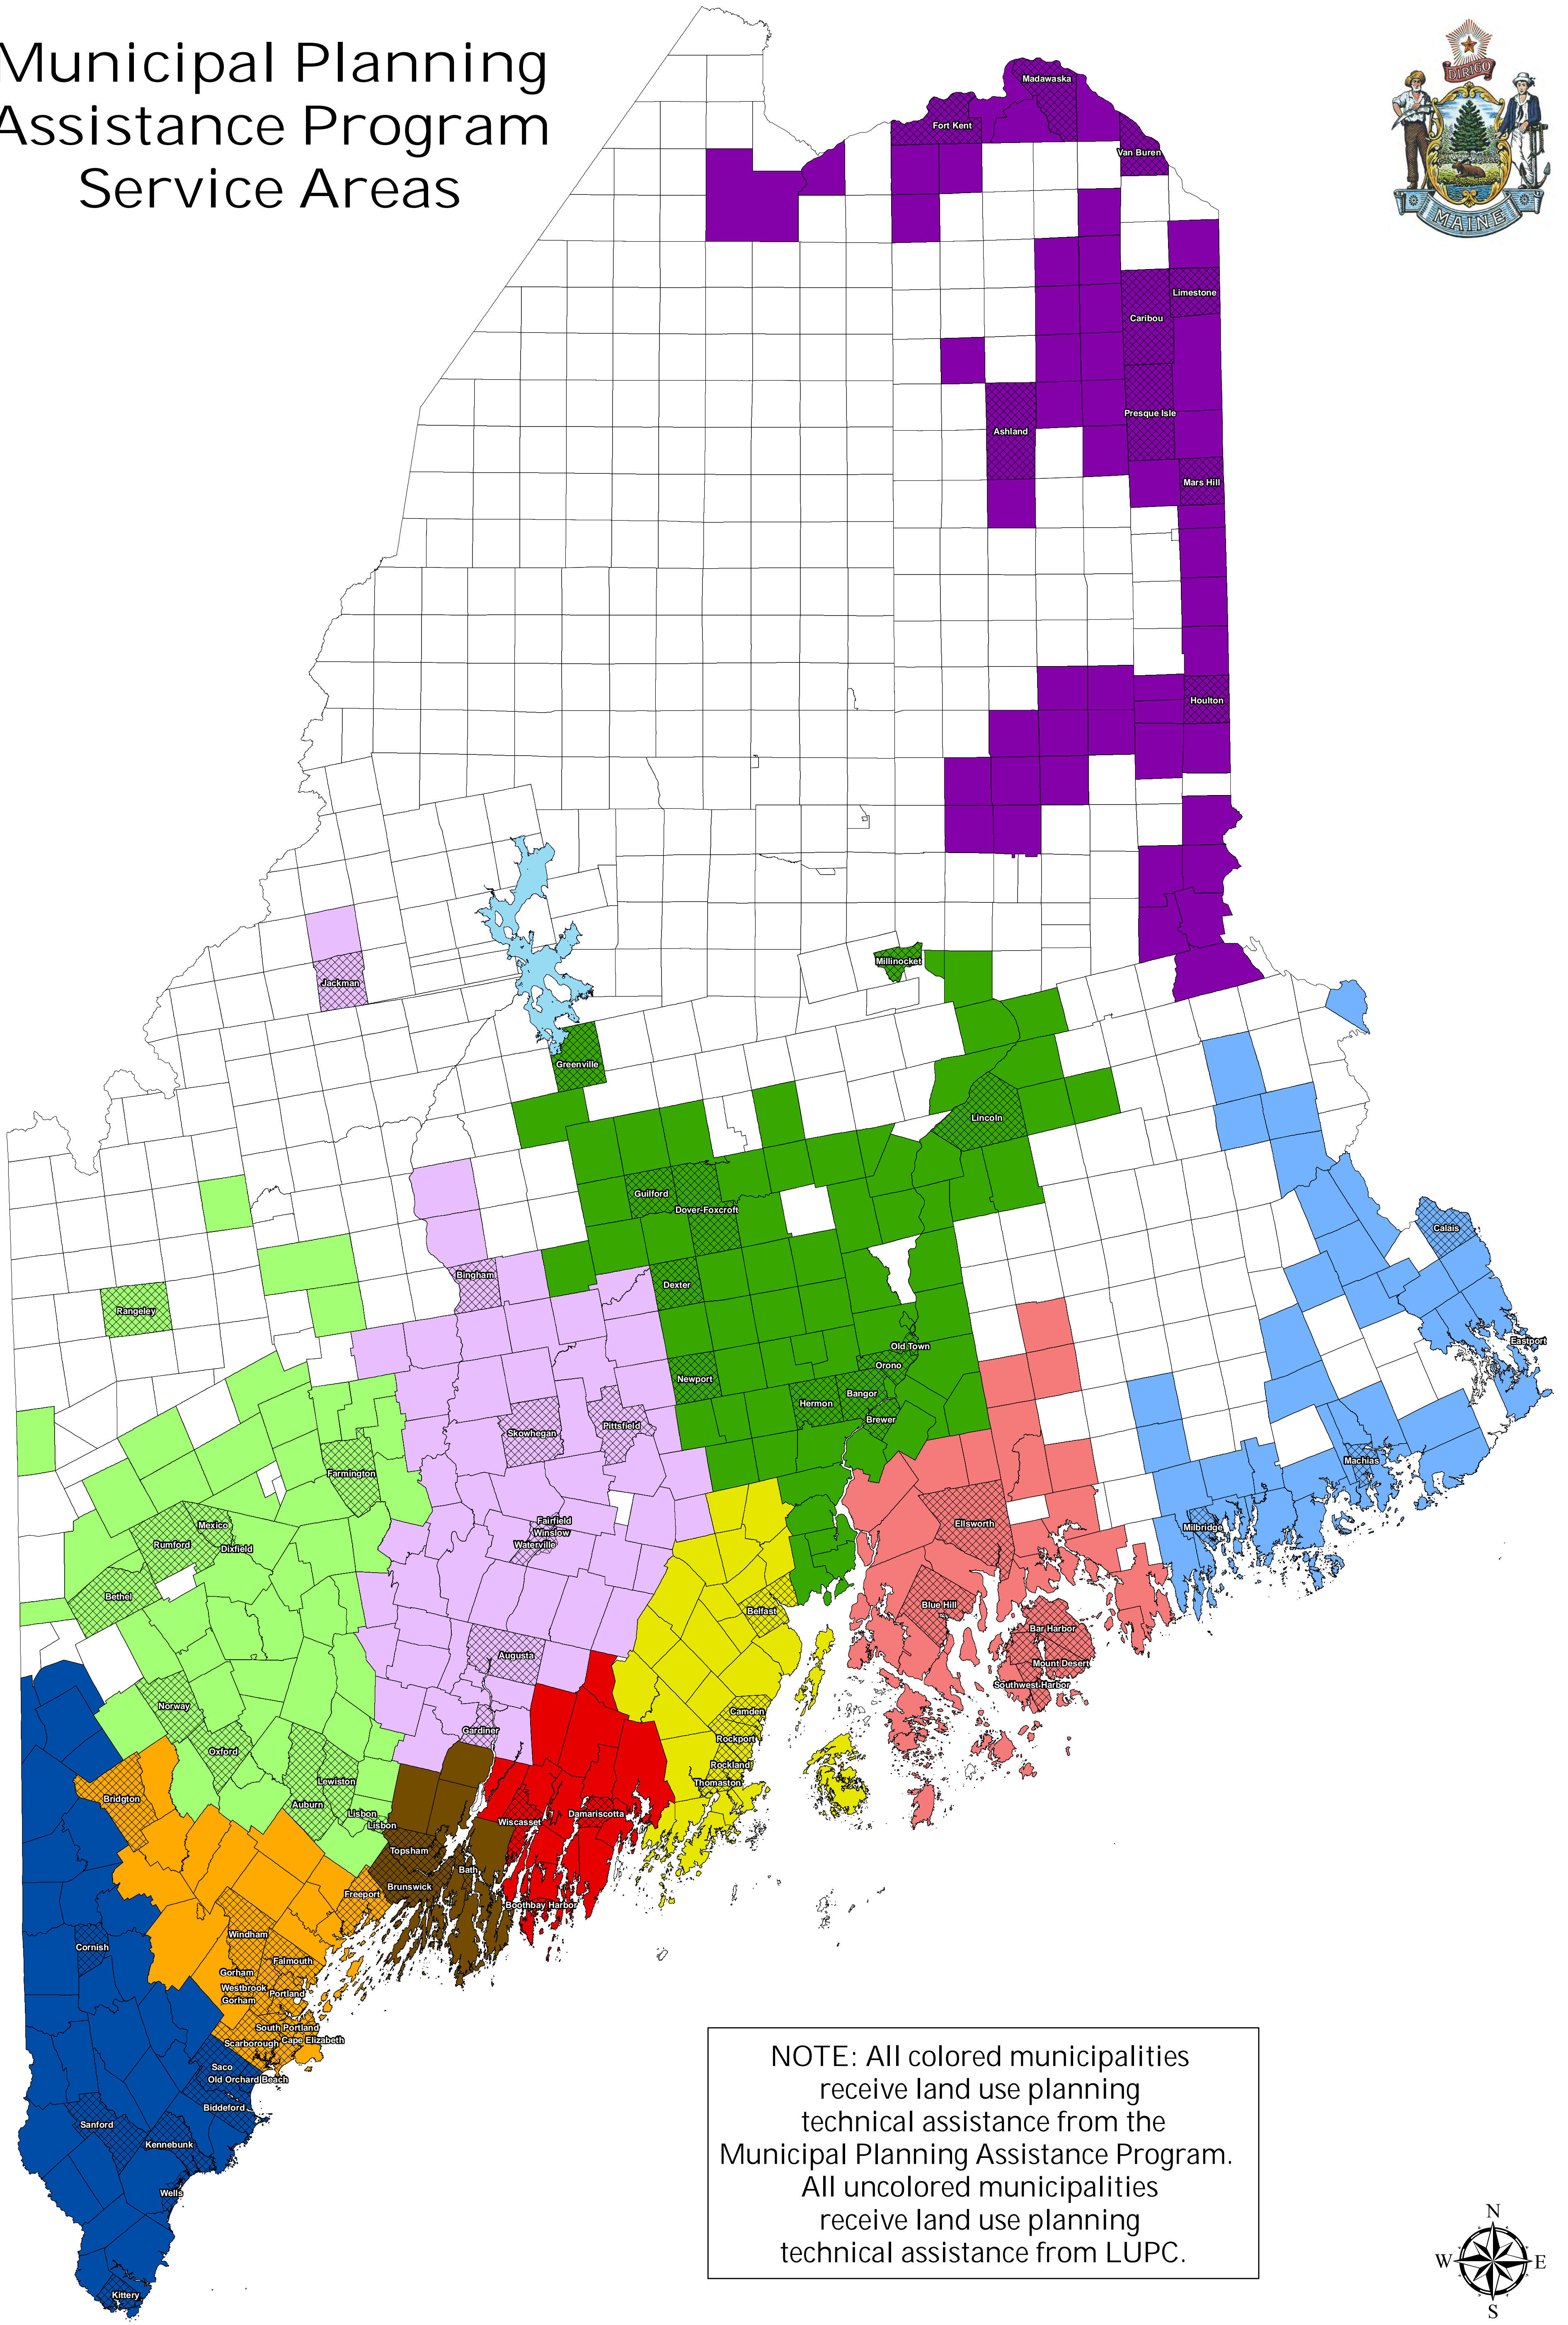

Municipal Planning Assistance Program Service Areas

NOTE: All colored municipalities receive land use planning technical assistance from the Municipal Planning Assistance Program. All uncolored municipalities receive land use planning technical assistance from LUPC.

Land Use Planning Commission
 Regional Service Centers

Regional Councils

 NMDC	 HCPC	 LCPC	 GPCOG
 WCCOG	 MCRPC	 MCOG	 SMRPC
 EMDC	 KVCOG	 AVCOG	

Source data: MEGIS, Maine DACF, Maine OPM
 Projection: UTM, NAD83, Zone 19, Meters
 Produced by: Municipal Planning Assistance Program, DACF
 January 2013

1 inch = 10 miles