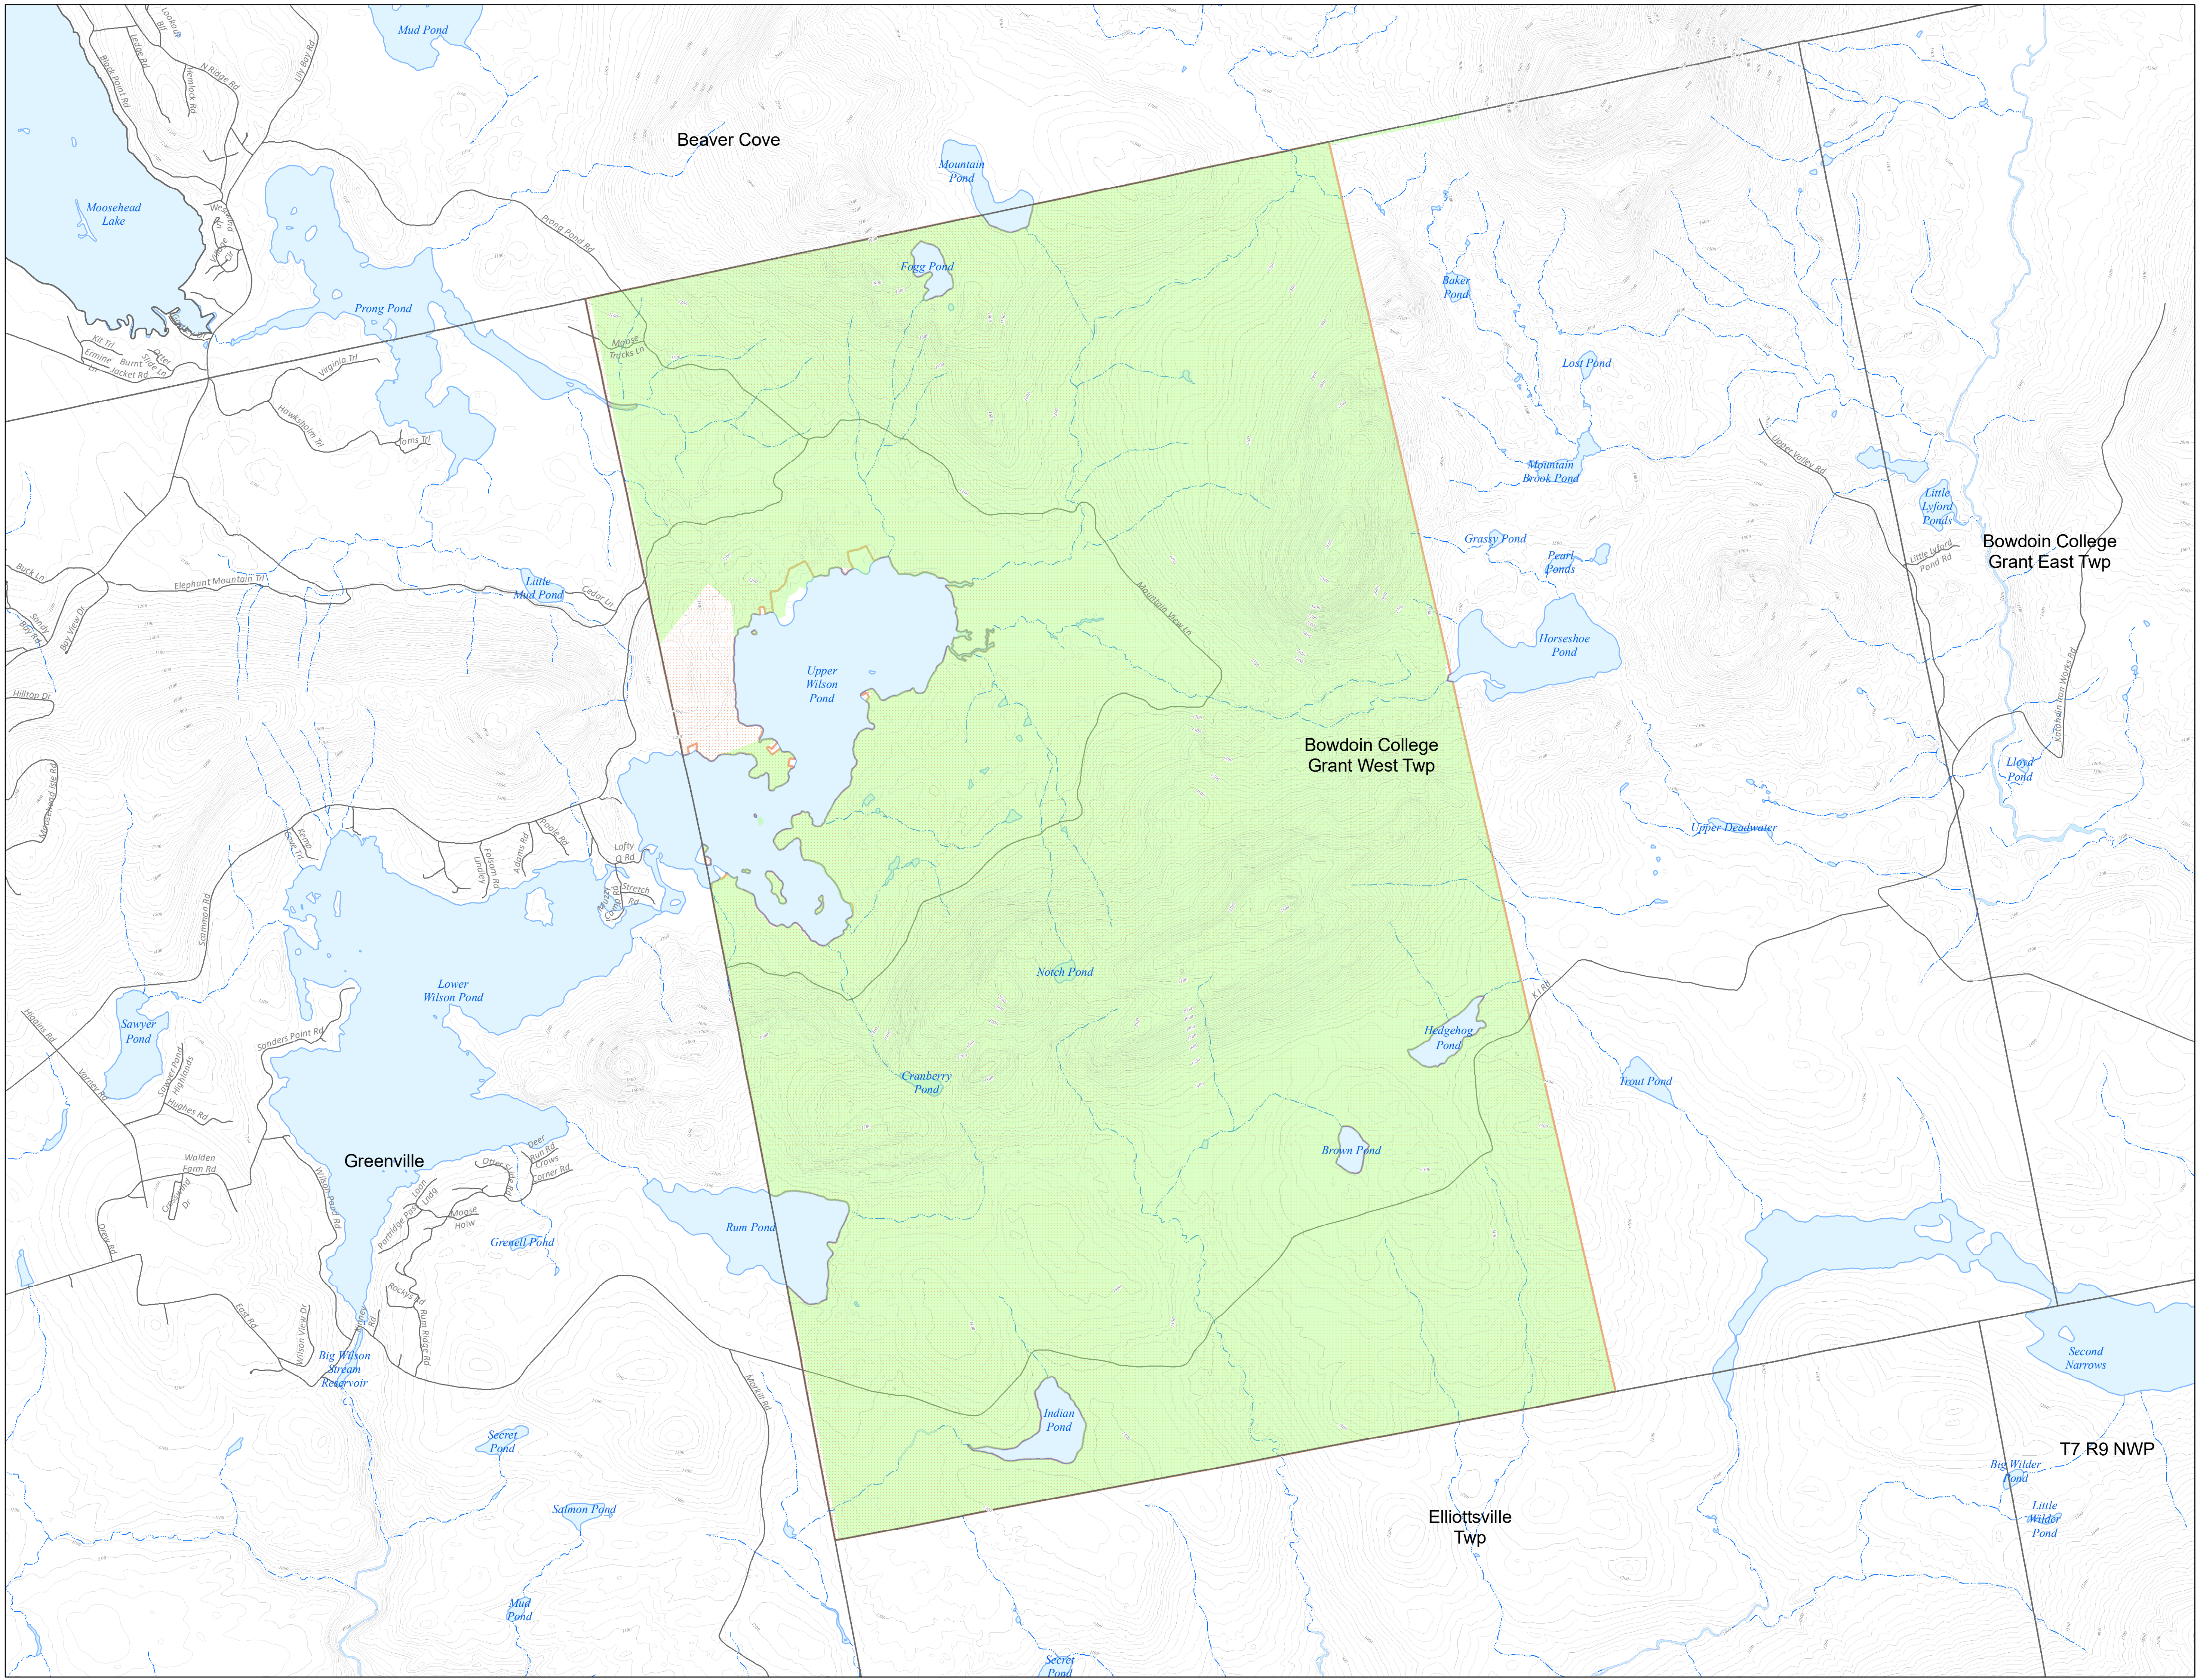

0 1,000 2,000 4,000  
Feet

### Moosehead Region Concept Plan Orientation Map

- Conservation Easement as of July 10, 2018
- Town Line
- E911 Roads
- Lakes
- Streams
- LUPC Zones**
- P-RP: Resource Plan

This map is intended as an orientation aid to accompany the proposed zoning maps included in Weyerhaeuser's Petition to Terminate the Moosehead Region Concept Plan. Areas within the P-RP zone (stippled orange) are part of the Concept Plan. Areas shown in green are included within the Moosehead Region Conservation Easement. These maps are in draft form and contain some mapping inconsistencies.