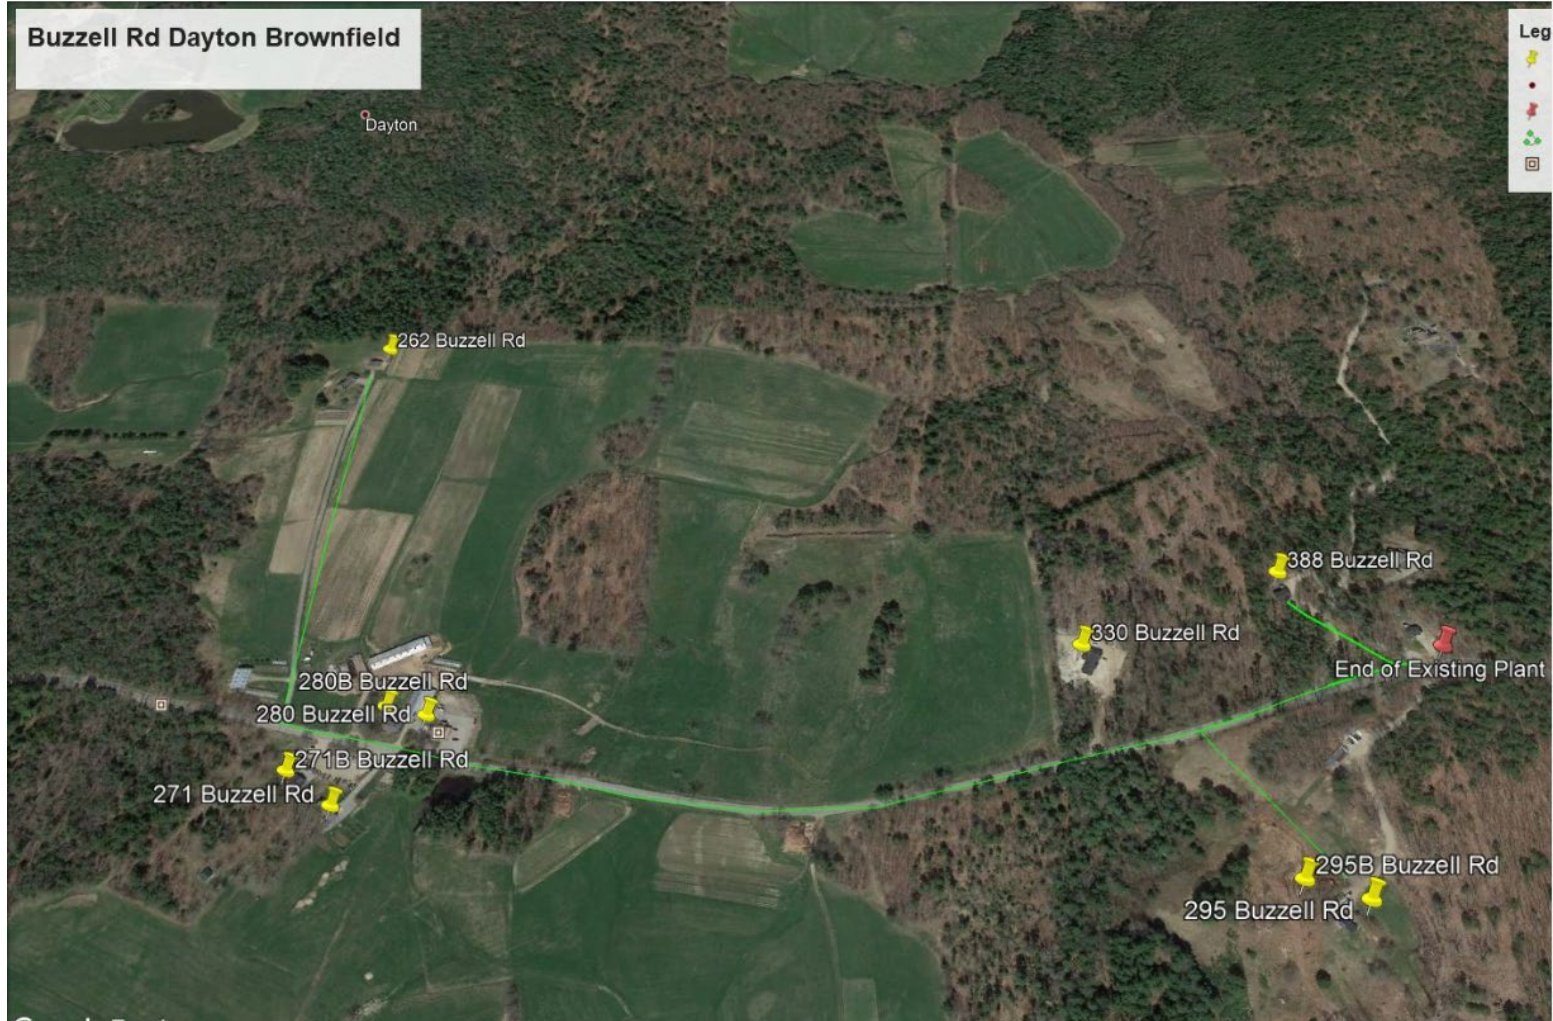

Dayton, Maine: Roads with <25/3mpbs per speed tests: <https://expressoptimizer.net/projects/Maine/speedtestmap.php>

262 to 388 Buzzell Road

From intersection with Dyer Rd, Anderson Road, including 35 to 137, and subsequent roads (next page)

Anderson Road Dayton Me
Proposed service area

Starting Point of Build