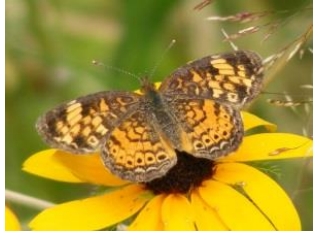

Checkerspots & Crescents

- Harris's Checkerspot *Chlosyne harrisii*
- Pearl Crescent *Phyciodes tharos*
- Northern Pearl Crescent** ↓ *Phyciodes cocyta*

- Eastern Comma *Polygonia comma*
- Mourning Cloak *Nymphalis antiopa*
- Red Admiral *Vanessa atalanta*
- American Lady** ↓ *Vanessa virginiensis*

- White Admiral *Limenitis arthemis*
- Viceroy* *Limenitis archippus*
- _____
- _____

Satyrs

- Northern Pearly-Eye *Enodia anthedon*
- Eyed Brown** ↓ *Satyroides eurydice*

- Little Wood Satyr *Megisto cymela*