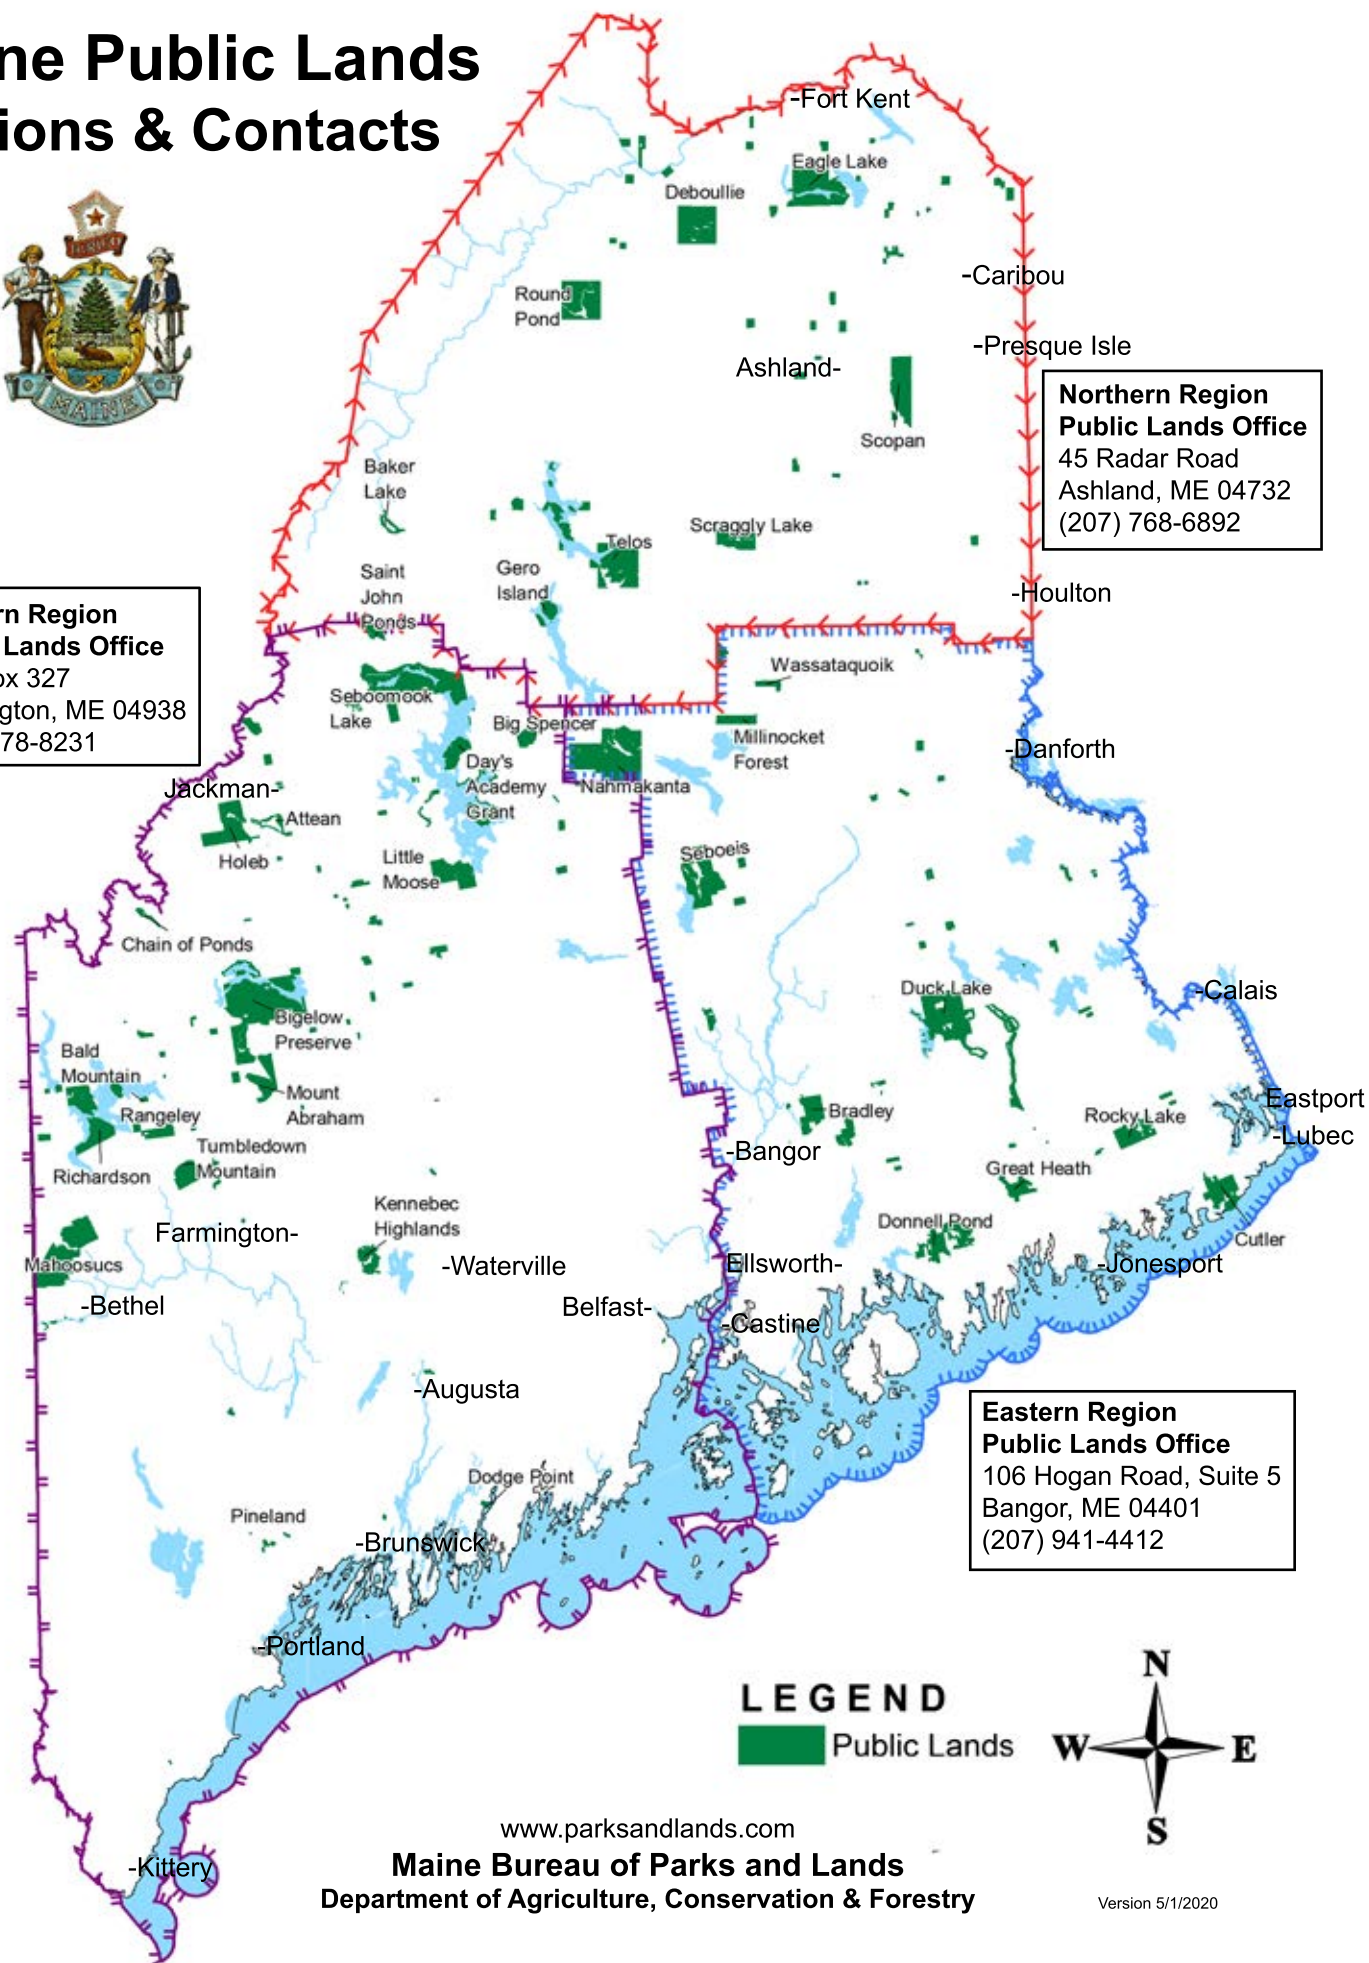

**Western Region
Public Lands Office**
P.O. Box 327
Farmington, ME 04938
(207) 778-8231

**Northern Region
Public Lands Office**
45 Radar Road
Ashland, ME 04732
(207) 768-6892

**Eastern Region
Public Lands Office**
106 Hogan Road, Suite 5
Bangor, ME 04401
(207) 941-4412

LEGEND

Public Lands