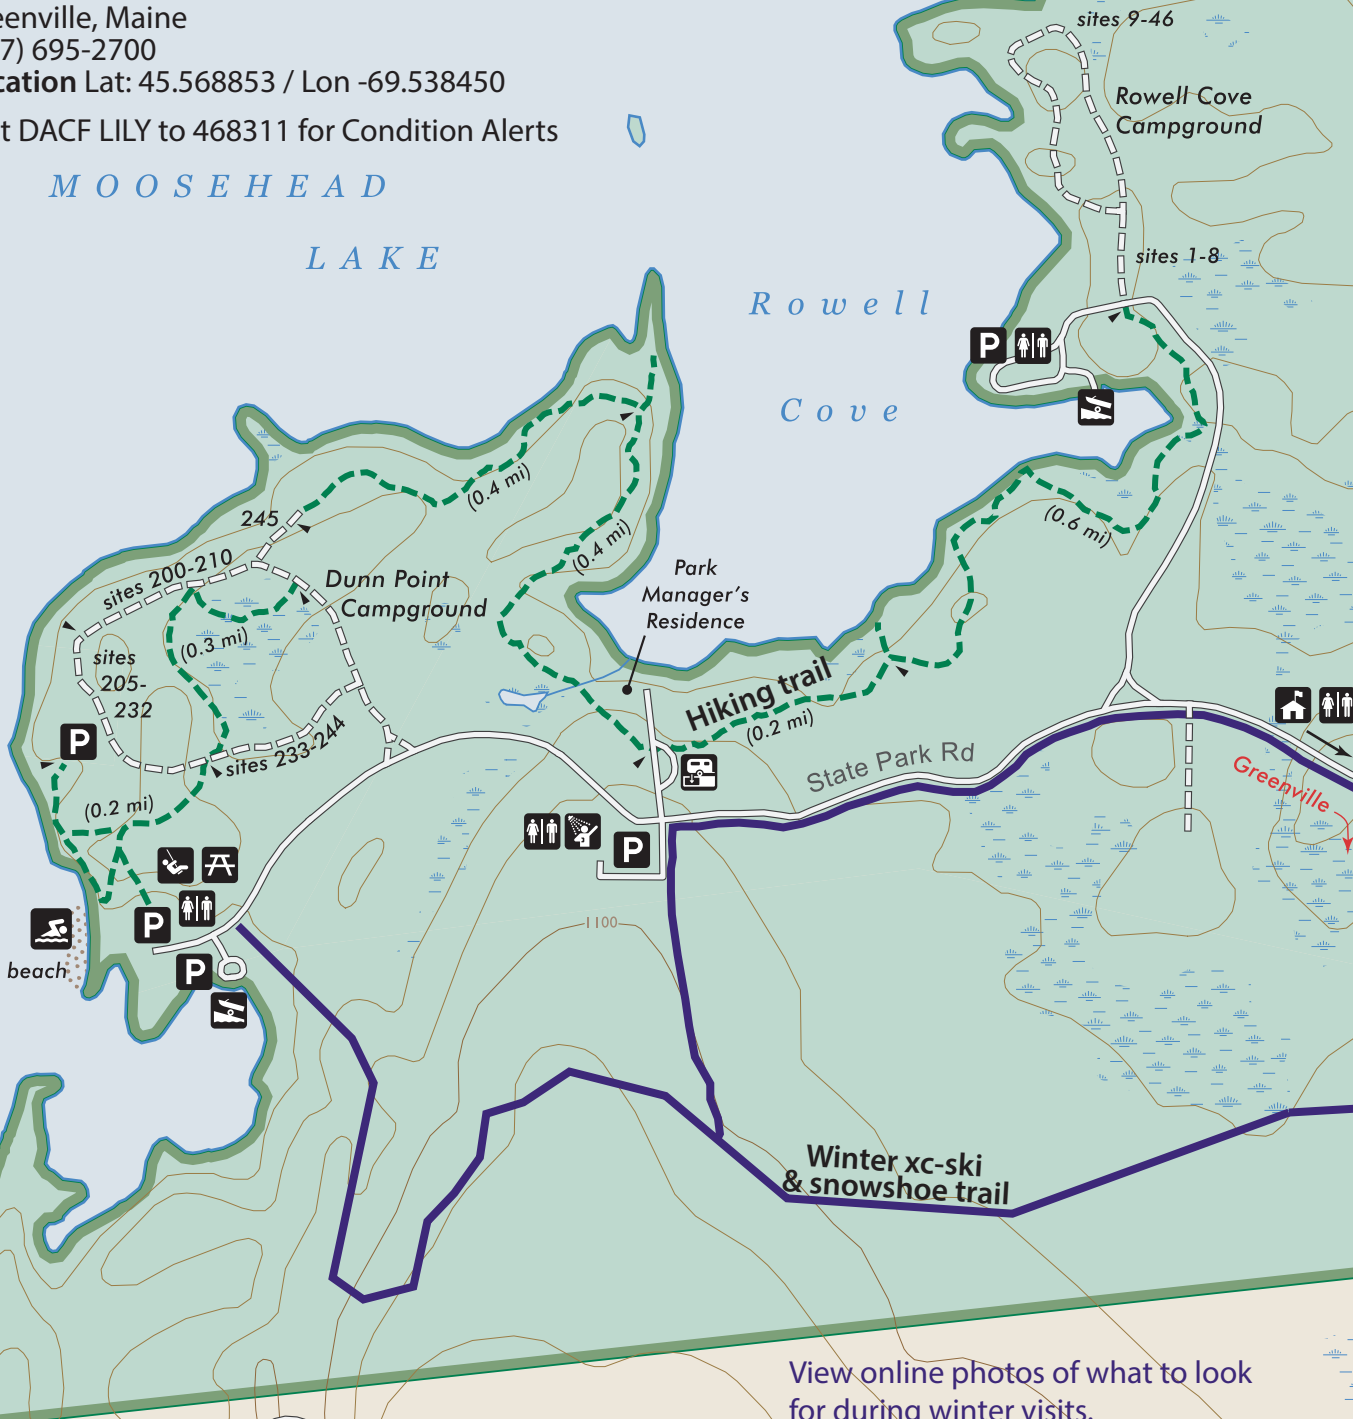

Sugar Island

Contour interval: 20 ft

Lily Bay State Park

Greenville, Maine

(207) 695-2700

Location Lat: 45.568853 / Lon -69.538450

Text DACF LILY to 468311 for Condition Alerts

MOOSEHEAD

LAKE

Rowell
Cove

View online photos of what to look for during winter visits.

www.ParksAndLands.com

2020-12

BEAVER COVE