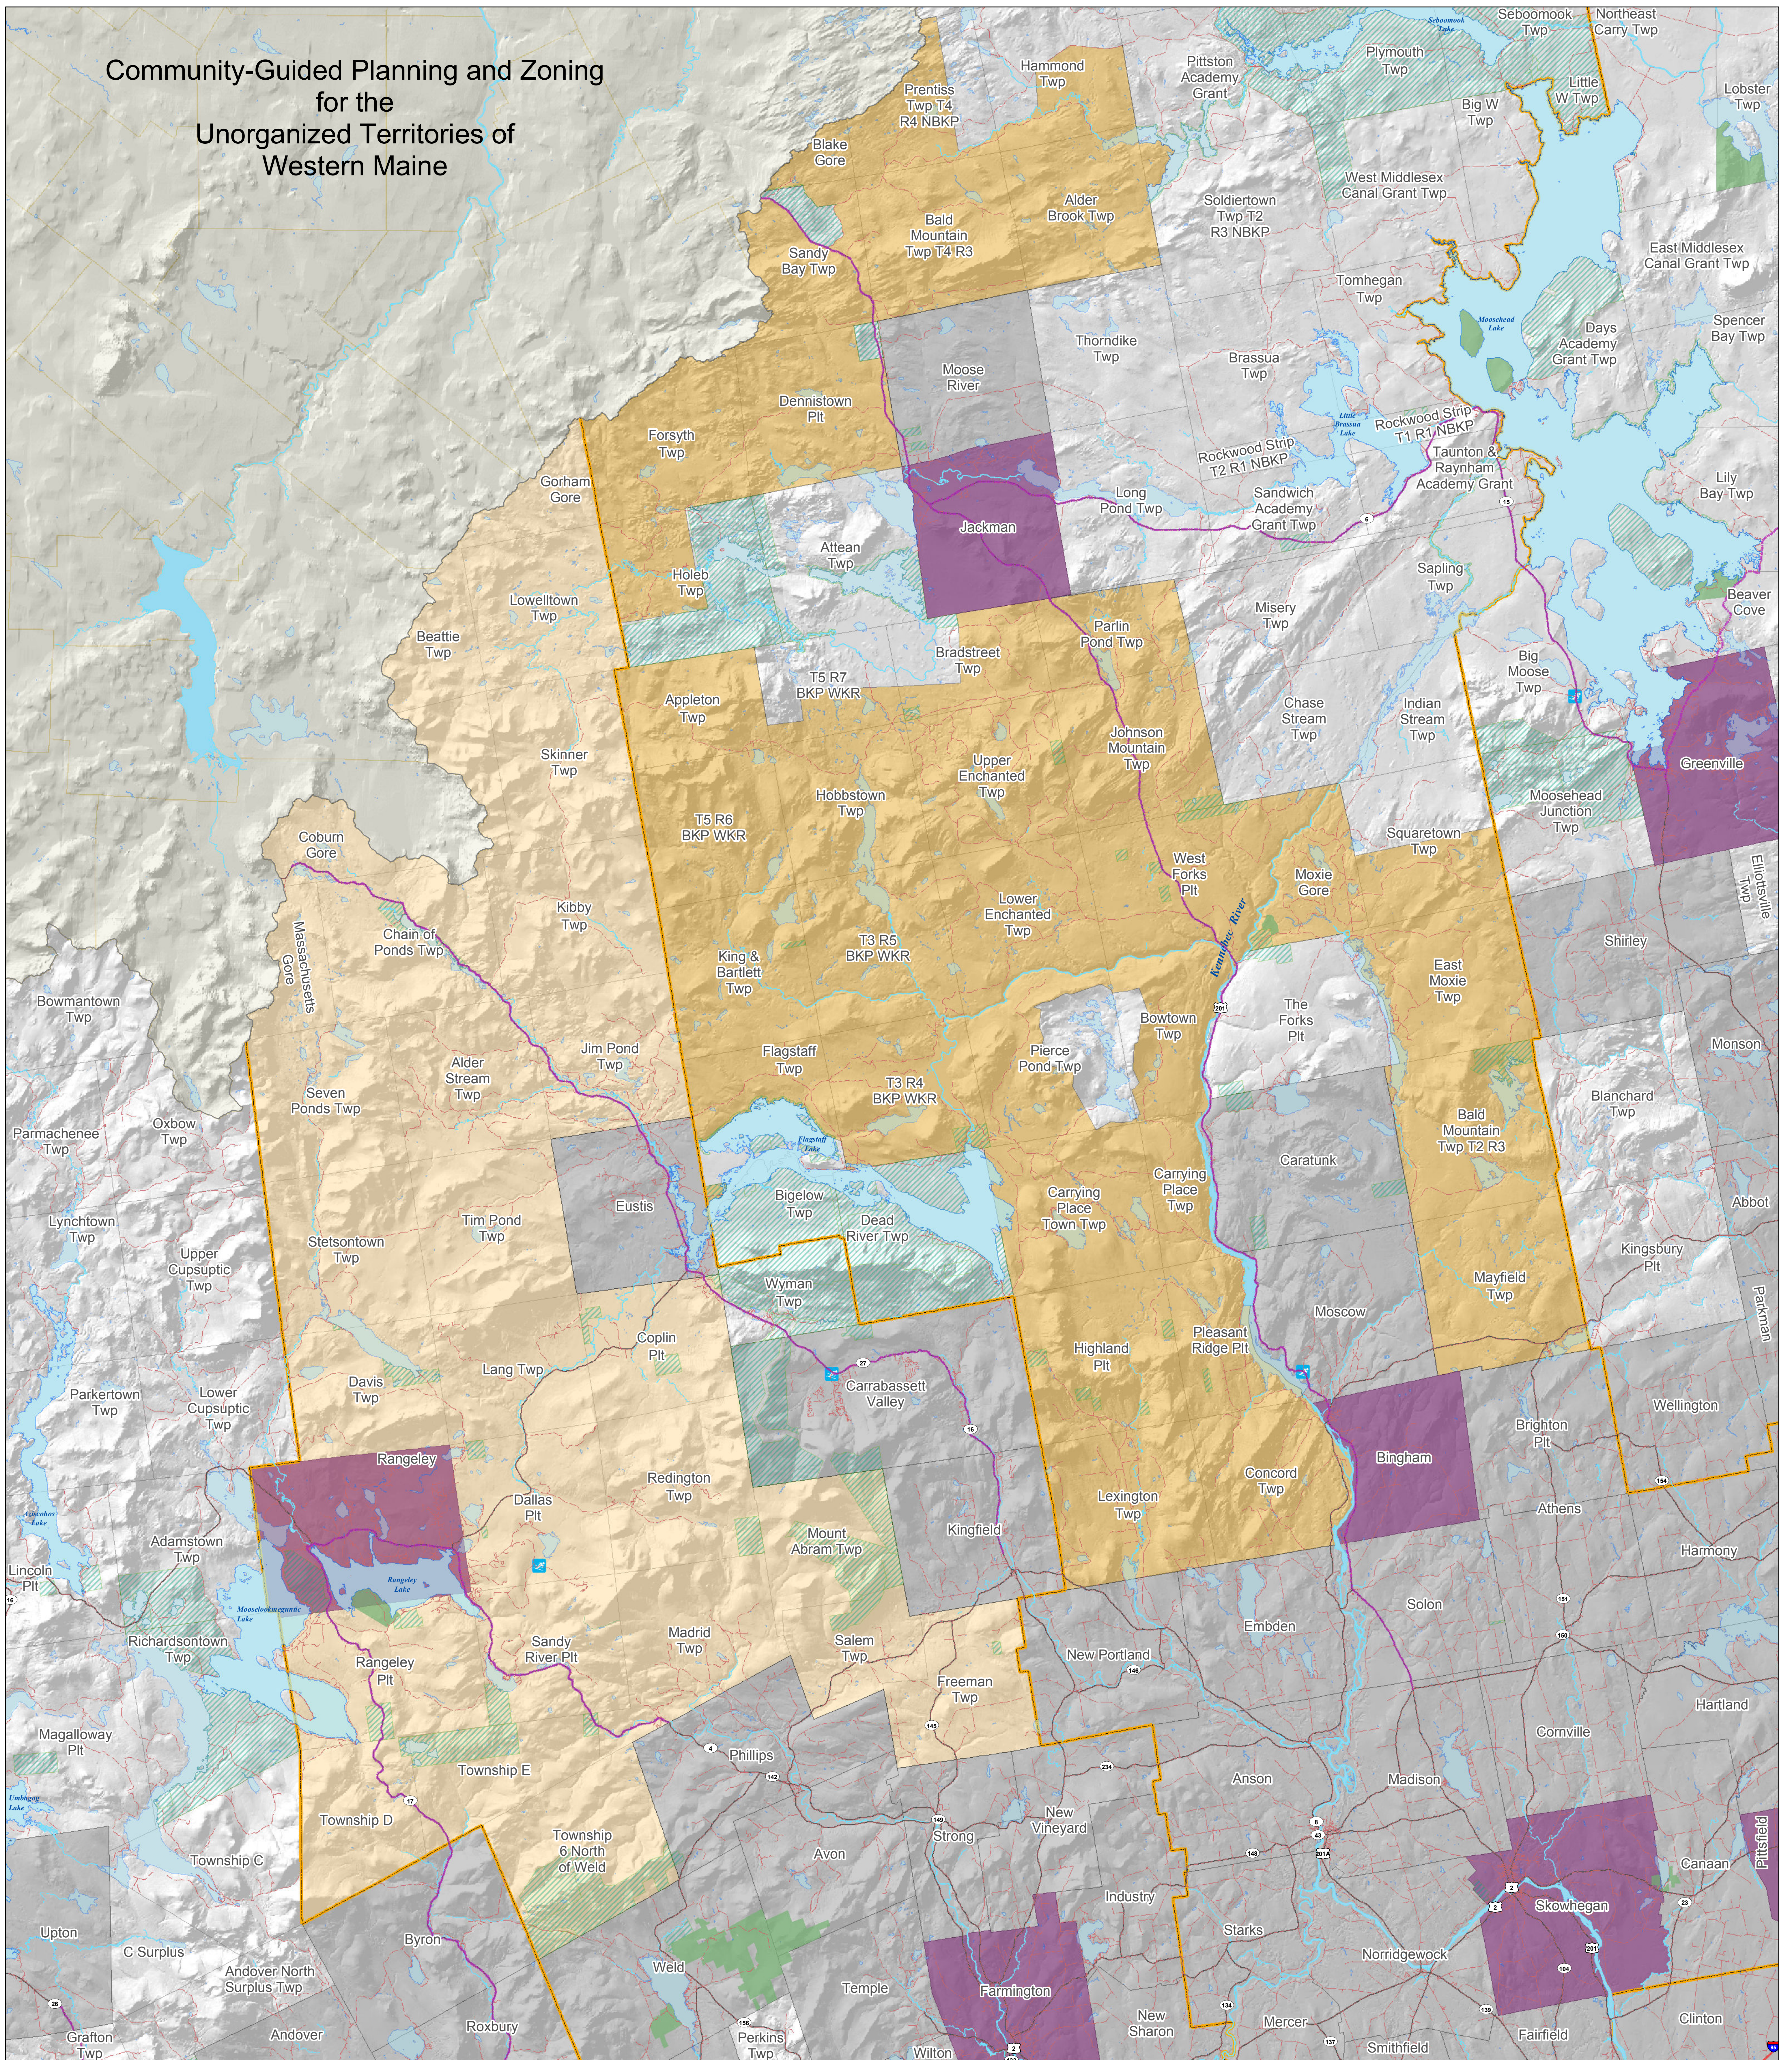

# Community-Guided Planning and Zoning for the Unorganized Territories of Western Maine

Organized Towns	Interstate	AVCOG	State Parks
Unorganized Towns	U.S. Routes	SCEDC_KVCOG	Public Reserved Lands
Ponds/lakes	State Routes	Service Centers	Ski Areas
County Lines	E911 Roads		
MEDOT Scenic Byways			

January 23, 2015

Source: DACF, USGS, MEGIS, DOT