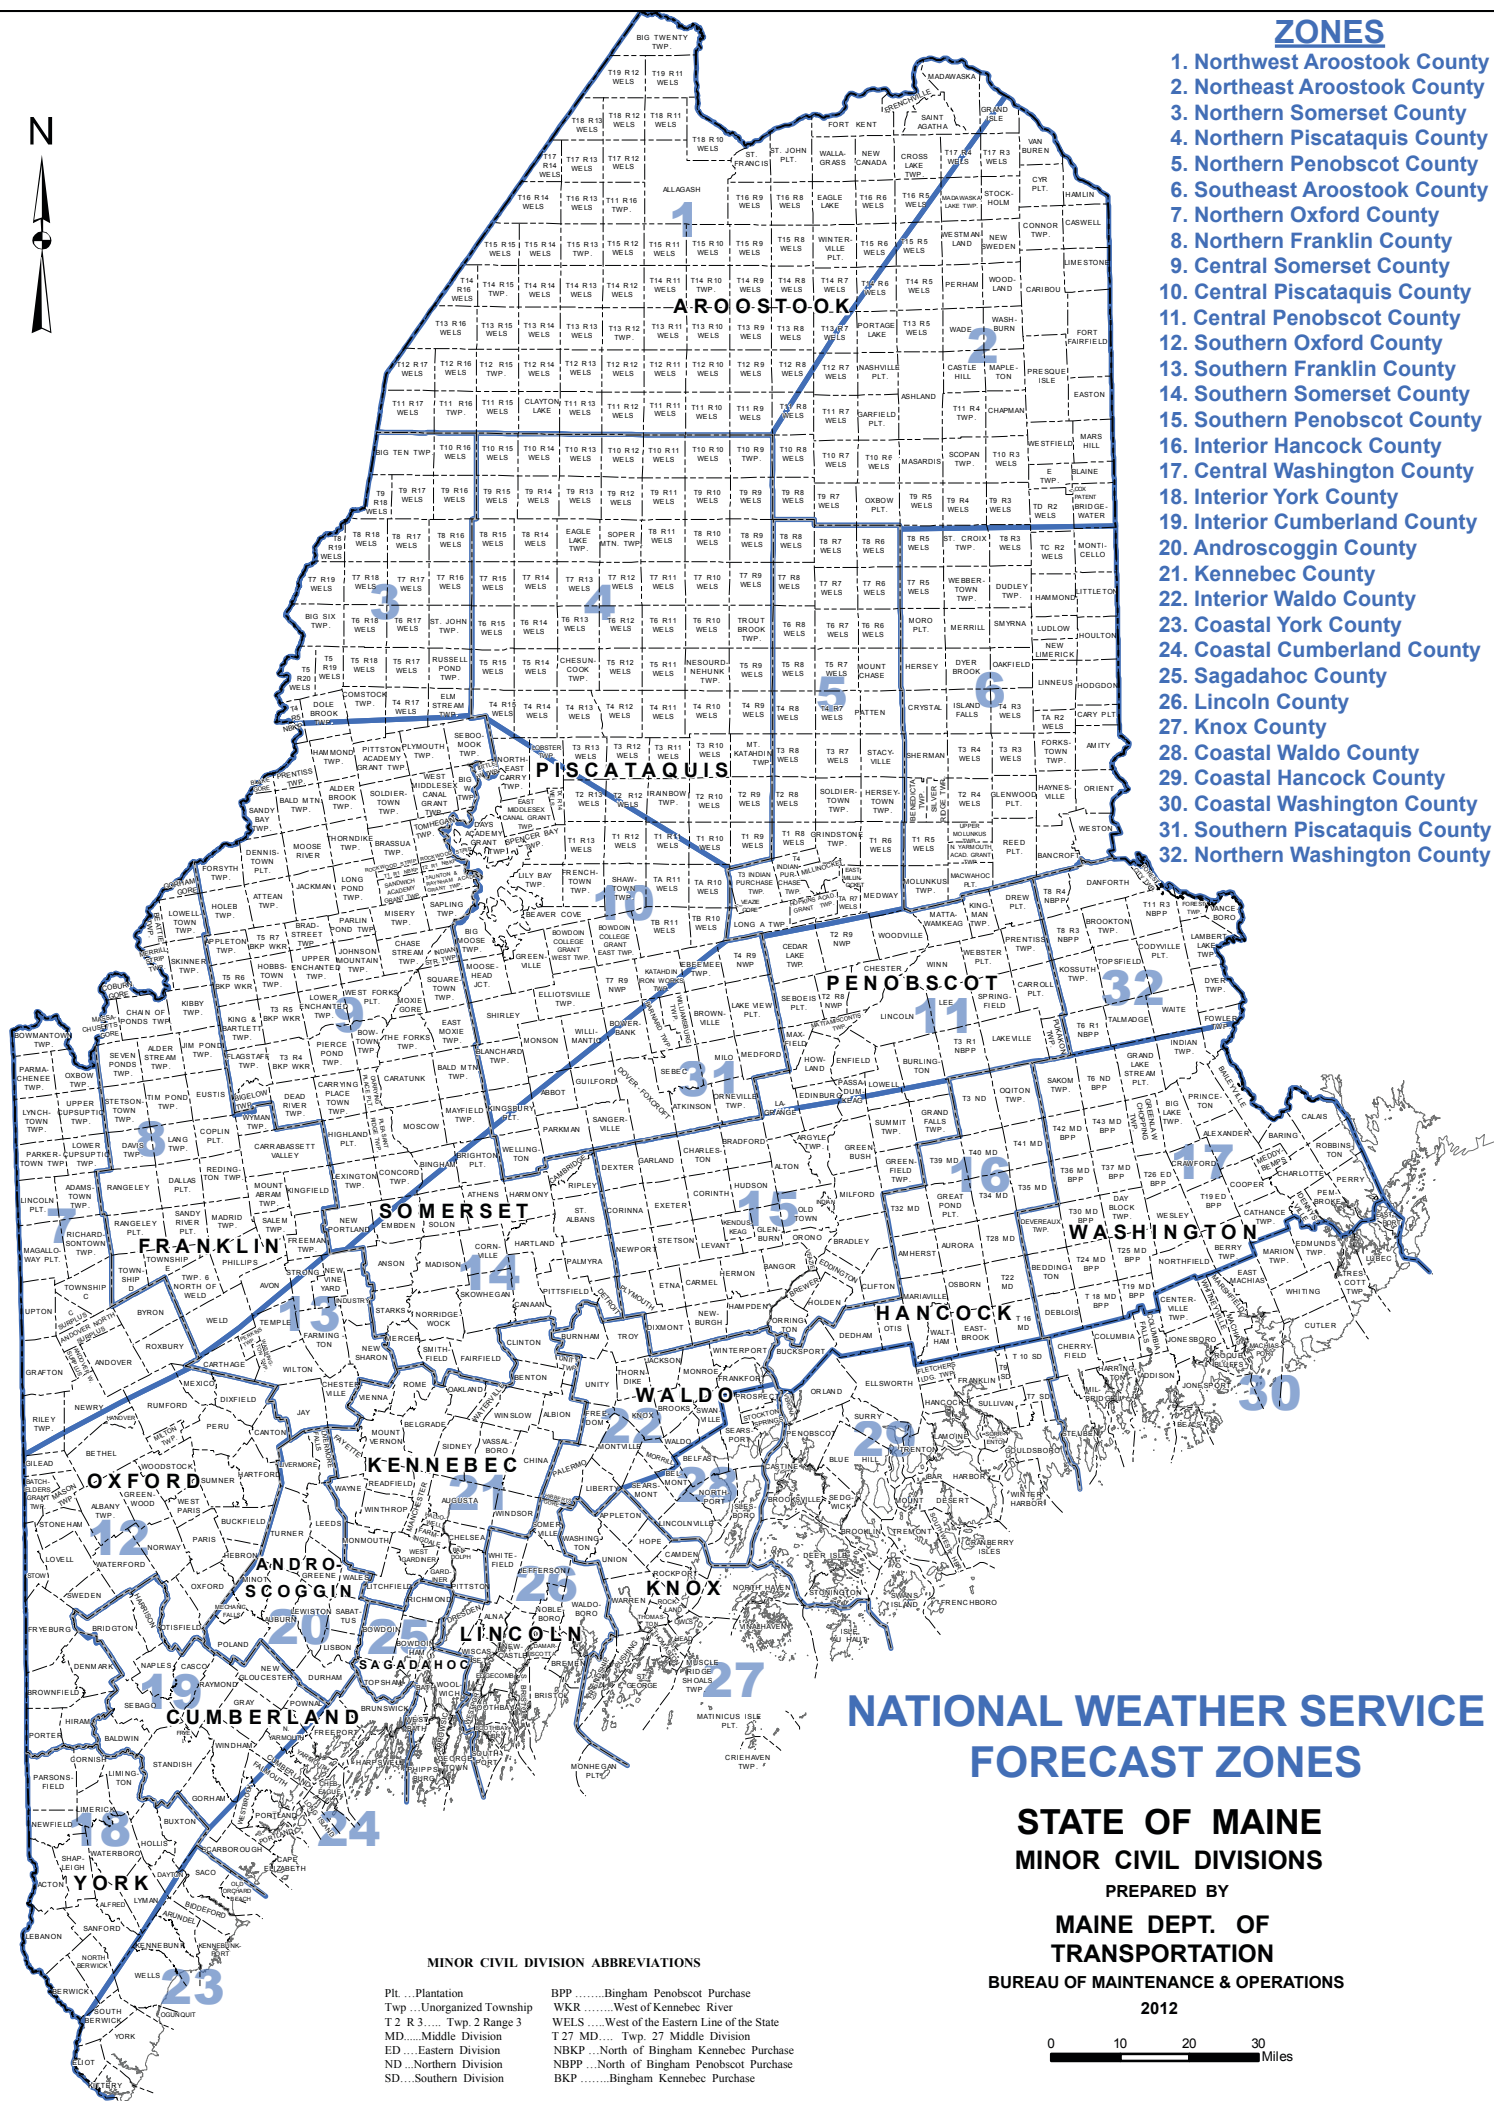

ZONES

1. Northwest Aroostook County
2. Northeast Aroostook County
3. Northern Somerset County
4. Northern Piscataquis County
5. Northern Penobscot County
6. Southeast Aroostook County
7. Northern Oxford County
8. Northern Franklin County
9. Central Somerset County
10. Central Piscataquis County
11. Central Penobscot County
12. Southern Oxford County
13. Southern Franklin County
14. Southern Somerset County
15. Southern Penobscot County
16. Interior Hancock County
17. Central Washington County
18. Interior York County
19. Interior Cumberland County
20. Androscoggin County
21. Kennebec County
22. Interior Waldo County
23. Coastal York County
24. Coastal Cumberland County
25. Sagadahoc County
26. Lincoln County
27. Knox County
28. Coastal Waldo County
29. Coastal Hancock County
30. Coastal Washington County
31. Southern Piscataquis County
32. Northern Washington County

NATIONAL WEATHER SERVICE FORECAST ZONES

STATE OF MAINE MINOR CIVIL DIVISIONS

PREPARED BY

MAINE DEPT. OF TRANSPORTATION

BUREAU OF MAINTENANCE & OPERATIONS

2012

MINOR CIVIL DIVISION ABBREVIATIONS